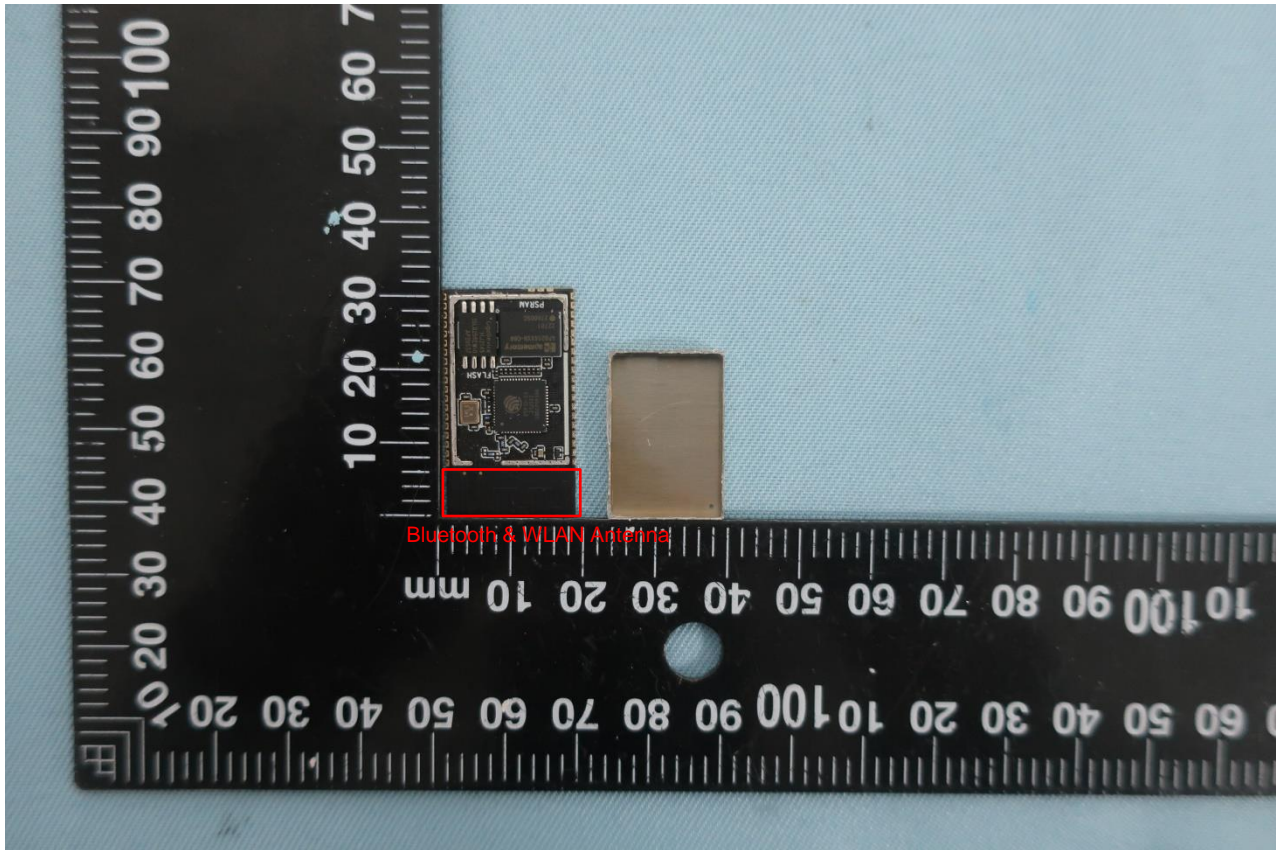

2. Internal Photograph of EUT

Brand Name: ESPRESSIF; Model Name: ESP32-S3-SK

Brand Name: ESPRESSIF; Model Name: ESP32-S3-SK

Brand Name: ESPRESSIF; Model Name: ESP32-S3-SK

Brand Name: ESPRESSIF; Model Name: ESP32-S3-SK

Brand Name: ESPRESSIF; Model Name: ESP32-S3-SK

Bluetooth & WLAN Antenna