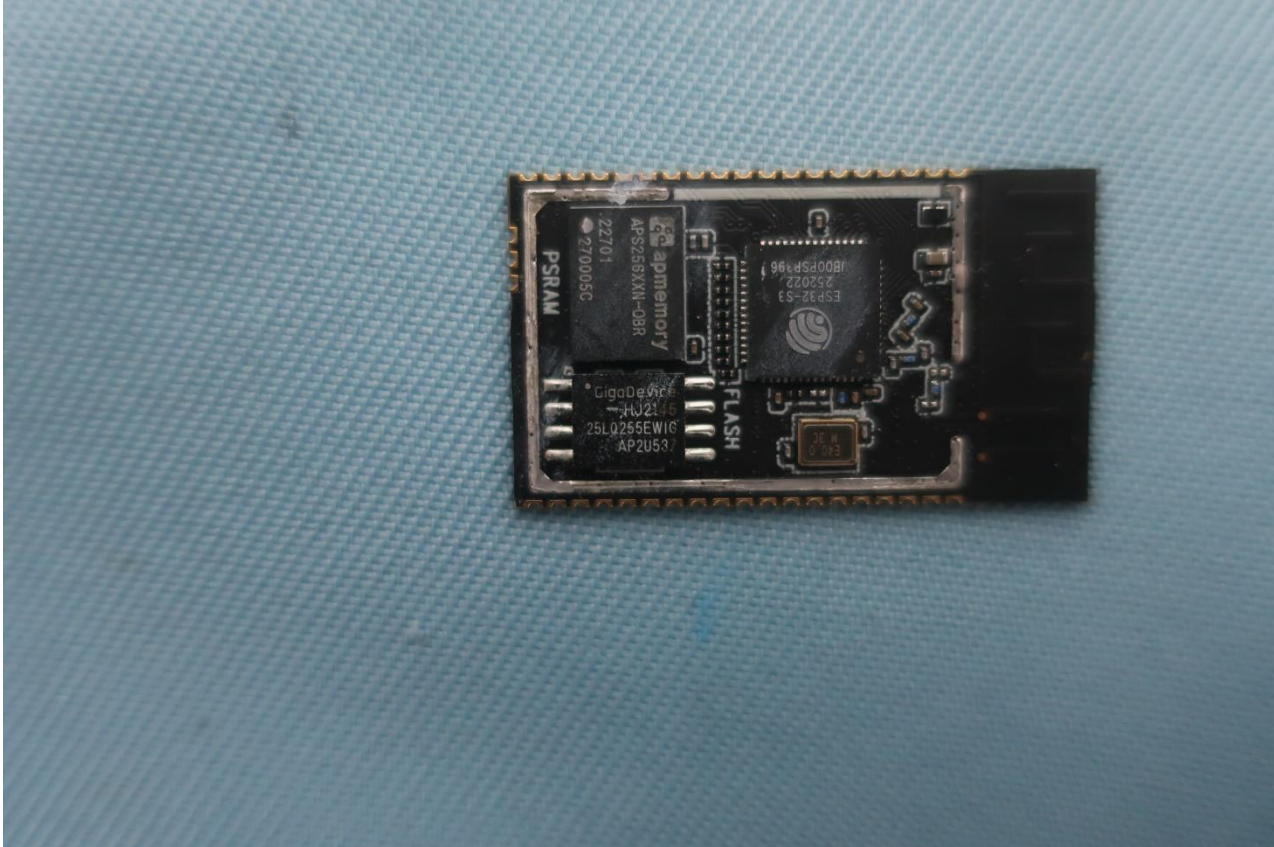

2. Internal Photograph of EUT

Brand Name: ESPRESSIF; Model Name: ESP32-S3-SK

Brand Name: ESPRESSIF; Model Name: ESP32-S3-SK

Brand Name: ESPRESSIF; Model Name: ESP32-S3-SK

Brand Name: ESPRESSIF; Model Name: ESP32-S3-SK

Brand Name: ESPRESSIF; Model Name: ESP32-S3-SK

Bluetooth & WLAN Antenna