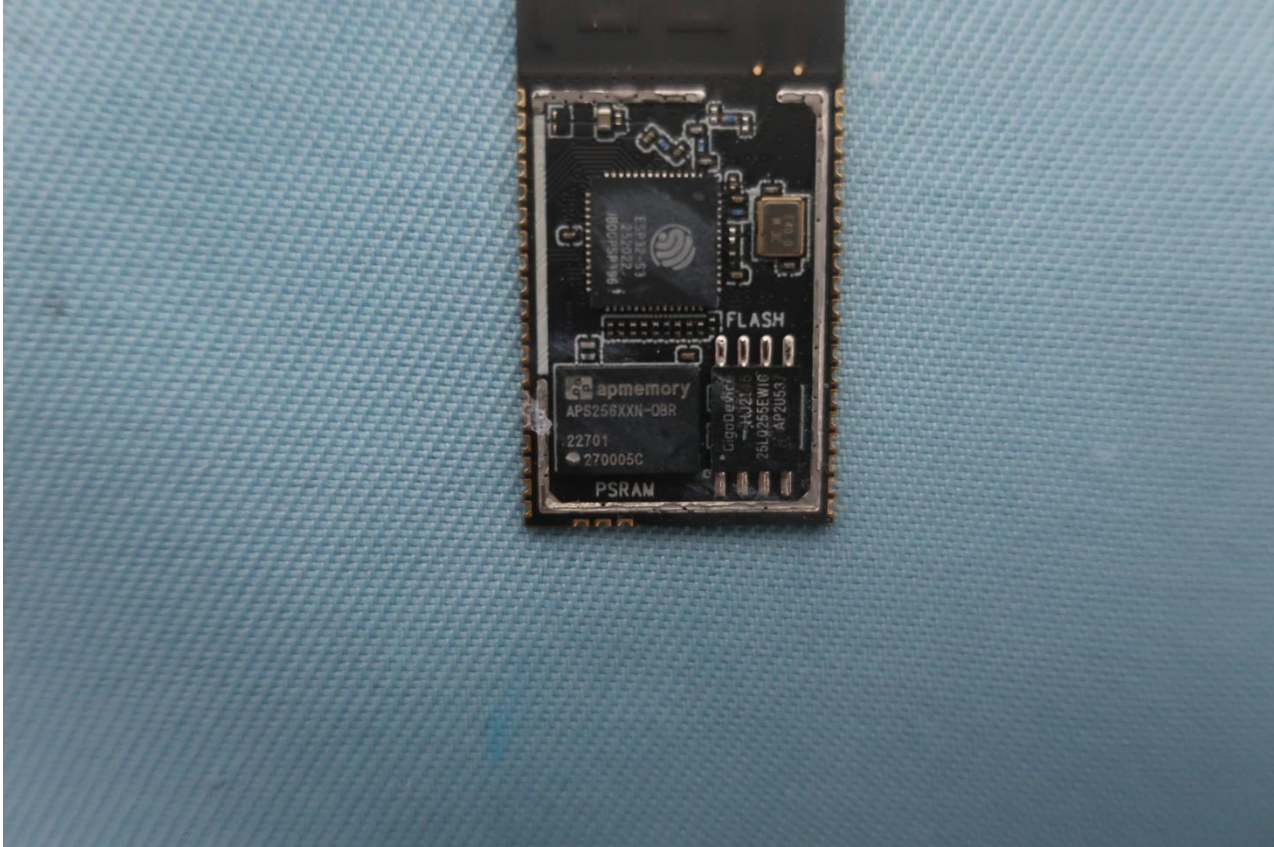

2. Internal Photograph of EUT

Brand Name: ESPRESSIF; Model Name: ESP32-S3-SK

Brand Name: ESPRESSIF; Model Name: ESP32-S3-SK

Brand Name: ESPRESSIF; Model Name: ESP32-S3-SK

Brand Name: ESPRESSIF; Model Name: ESP32-S3-SK

Brand Name: ESPRESSIF; Model Name: ESP32-S3-SK

Bluetooth & WLAN Antenna