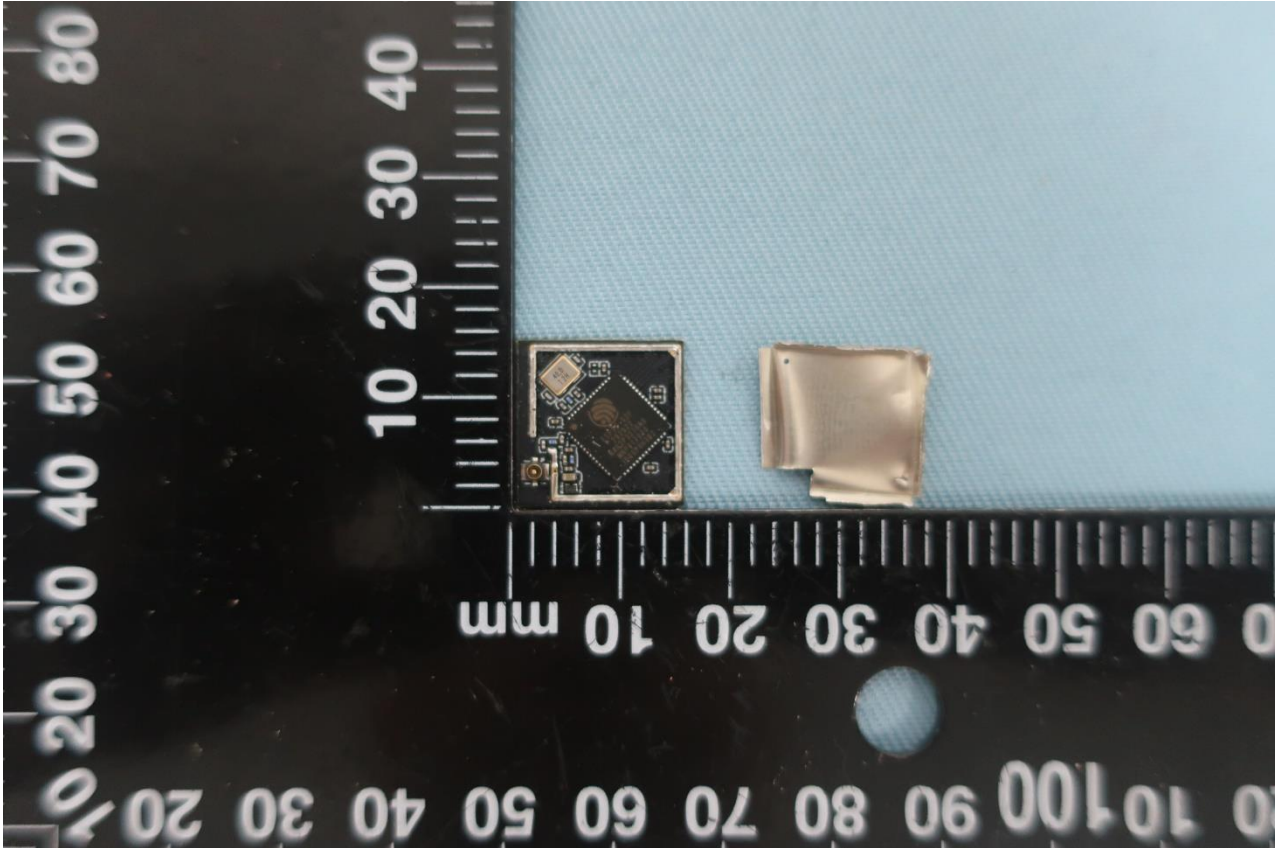

3. Internal Photograph of EUT

Brand Name: ESPRESSIF; Model Name: ESP32-S2-MINI-2U

Brand Name: ESPRESSIF; Model Name: ESP32-S2-MINI-2U

Brand Name: ESPRESSIF; Model Name: ESP32-S2-MINI-2U