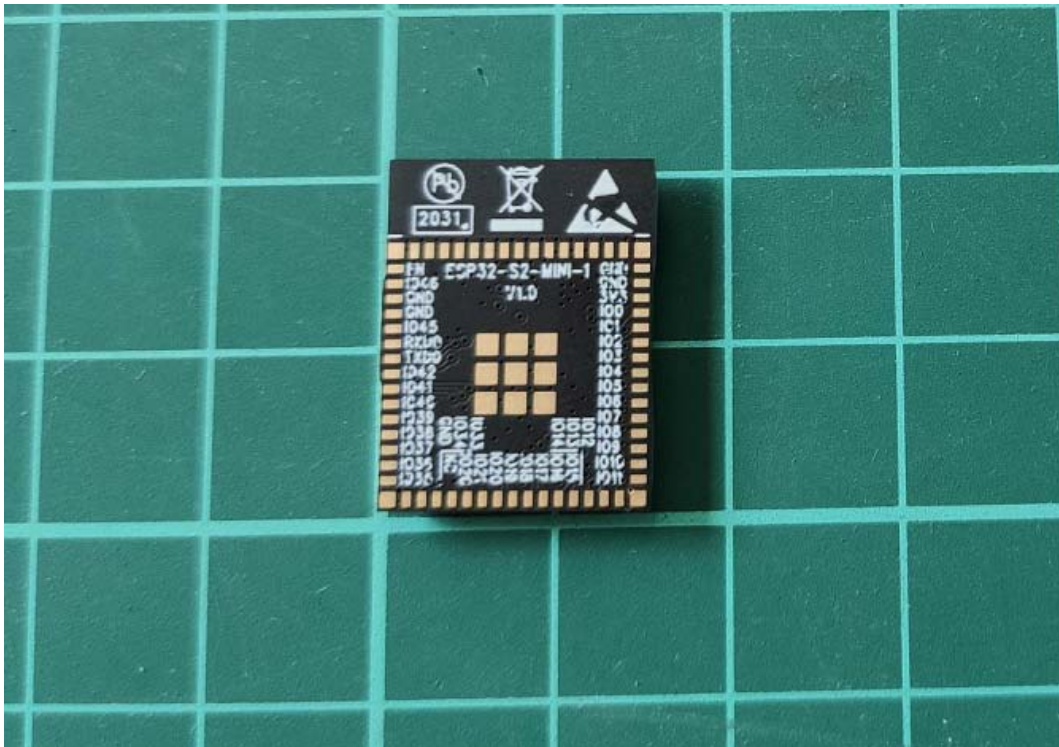

EUT Appearance

ESP32-S2-MINI-1

b: External Antenna

Picture 1: Constituents of EUT