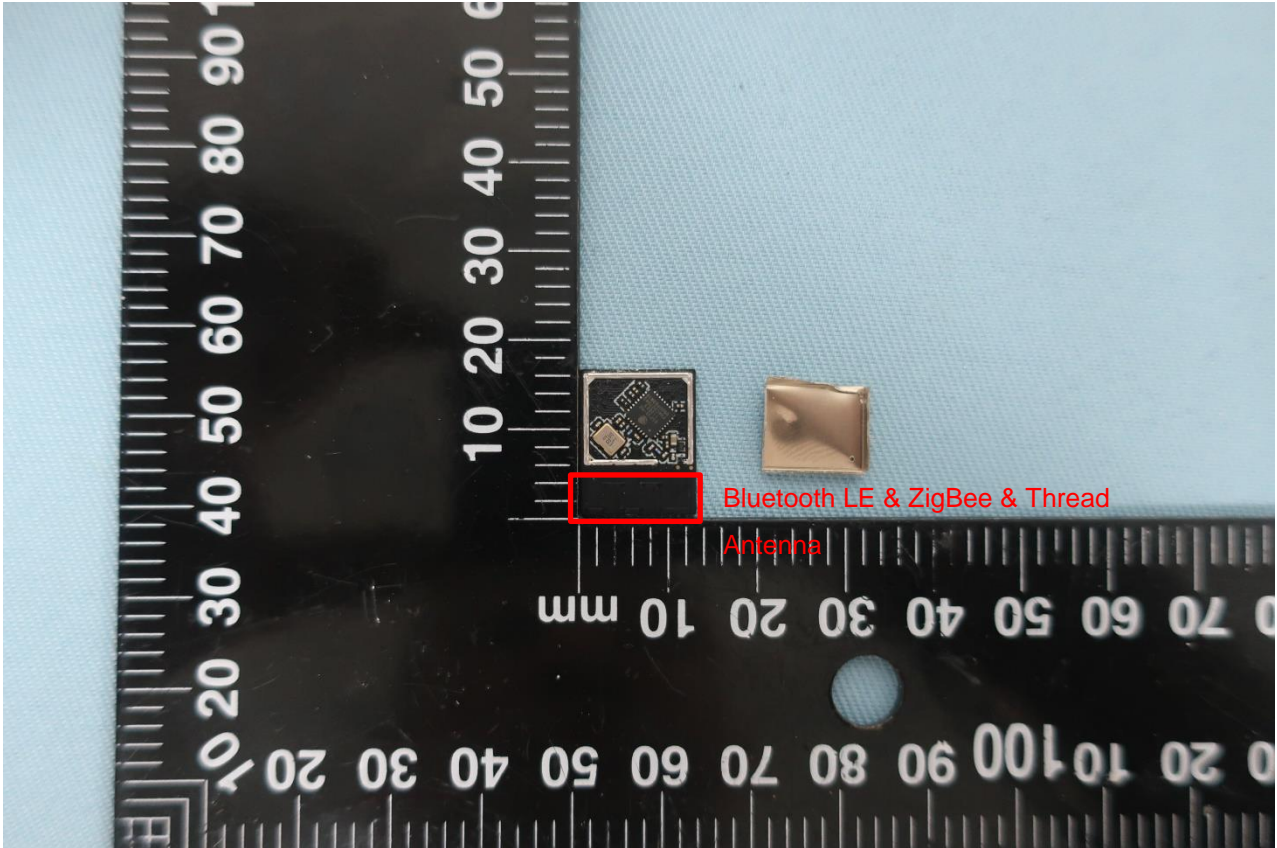

2. Internal Photograph of EUT

Brand Name: ESPRESSIF; Model Name: ESP32-H2-MINI-1

Brand Name: ESPRESSIF; Model Name: ESP32-H2-MINI-1

Brand Name: ESPRESSIF; Model Name: ESP32-H2-MINI-1