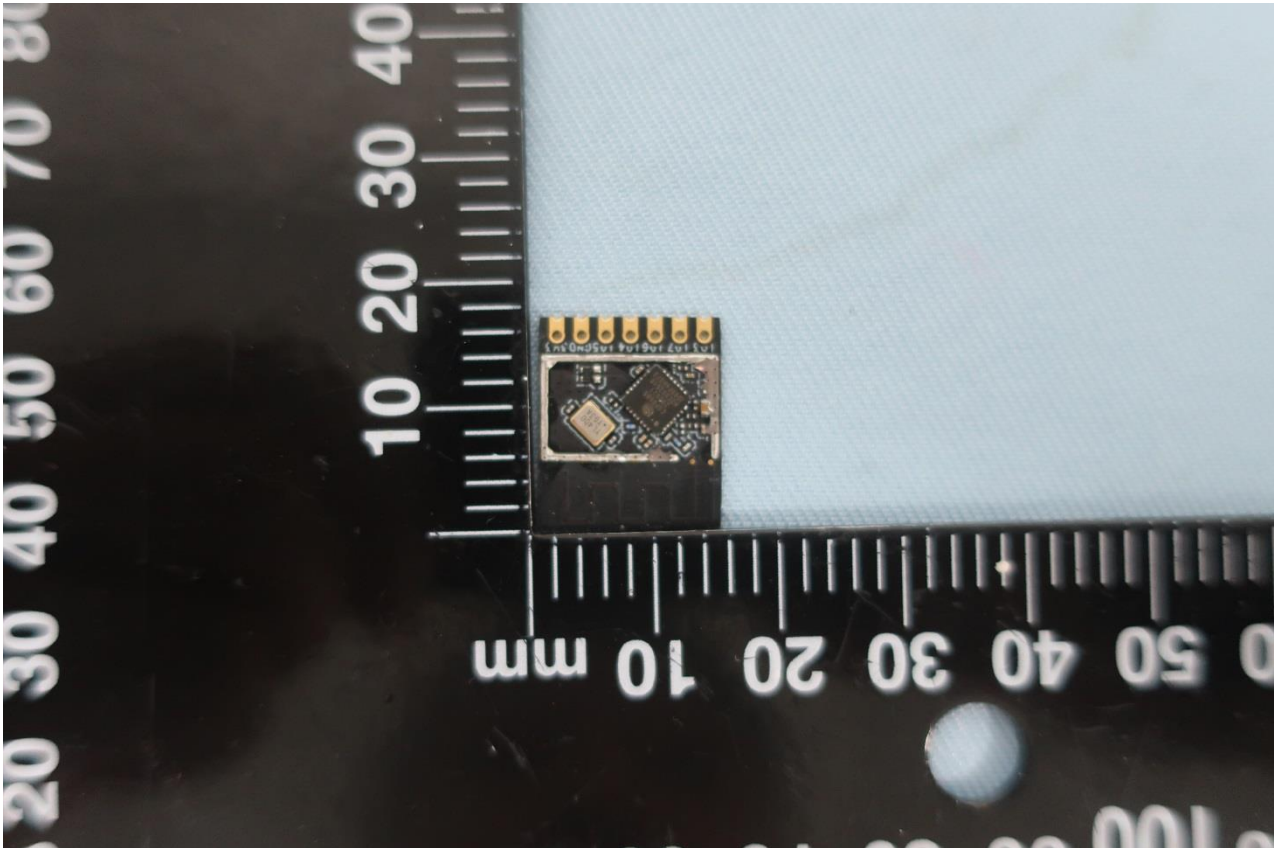

2. Internal Photograph of EUT

Brand Name: ESPRESSIF / Model Name: ESP8685-WROOM-05

Brand Name: ESPRESSIF / Model Name: ESP8685-WROOM-05

Brand Name: ESPRESSIF / Model Name: ESP8685-WROOM-05