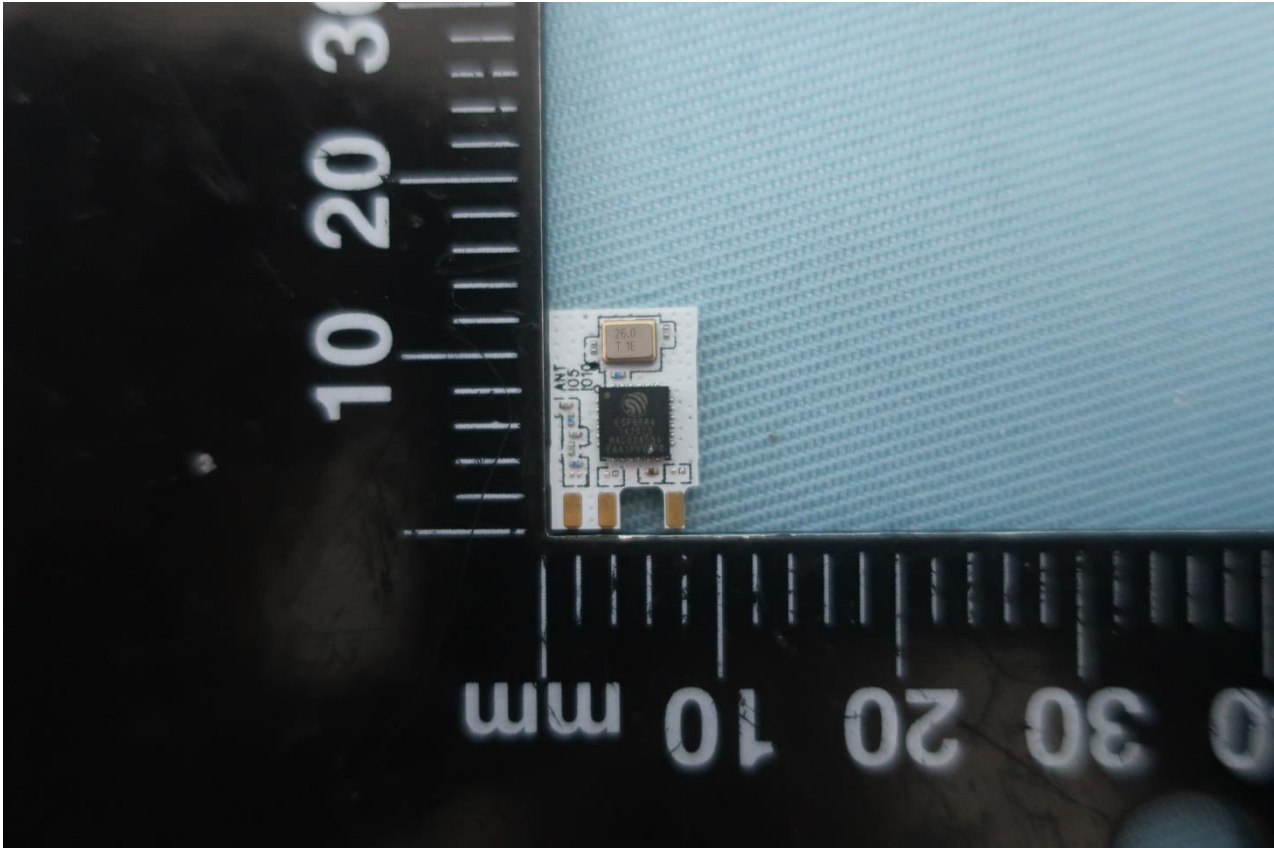

2. Internal Photograph of EUT**Brand Name: ESPRESSIF; Model Name: ESP8684-WROOM-07**

Brand Name: ESPRESSIF; Model Name: ESP8684-WROOM-07