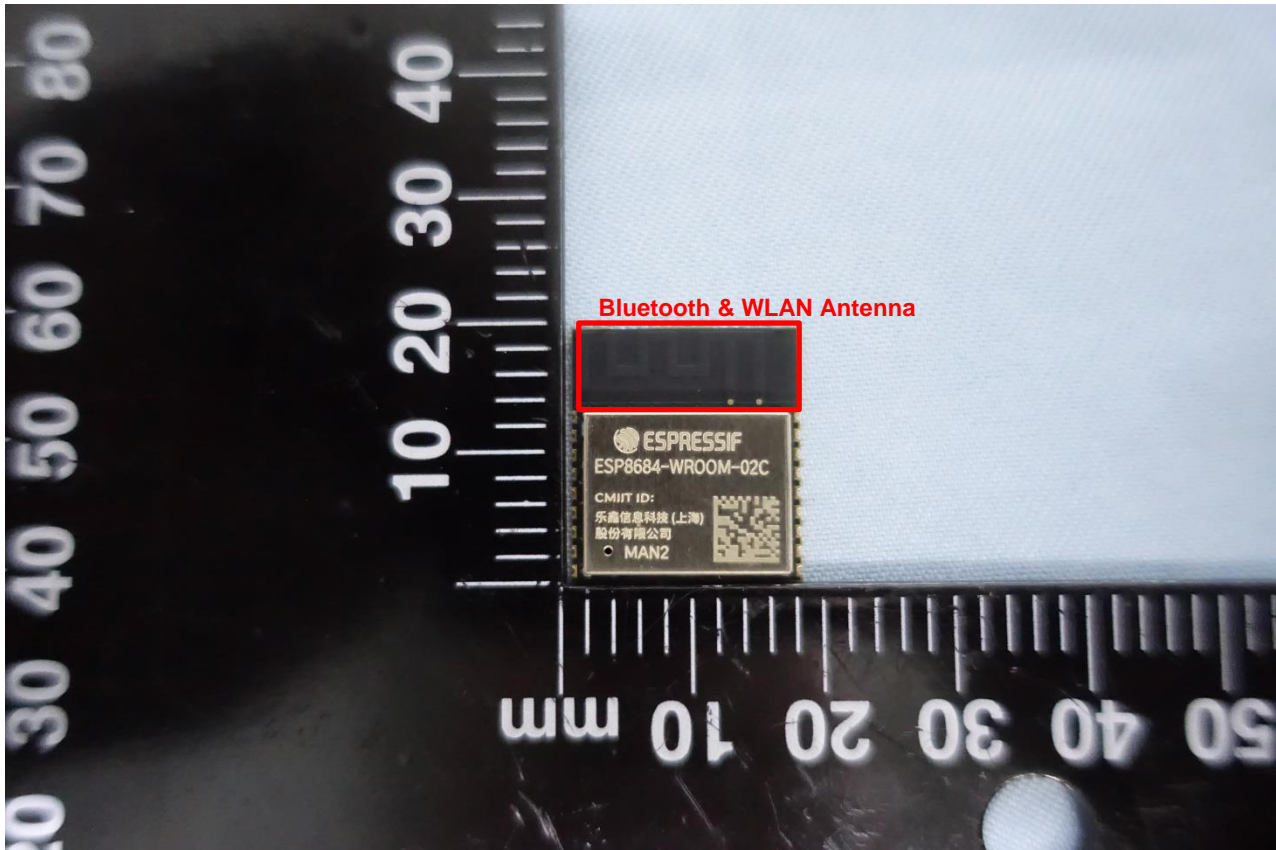

2. Internal Photograph of EUT

Brand Name: ESPRESSIF; Model Name: ESP8684-WROOM-02C

Brand Name: ESPRESSIF; Model Name: ESP8684-WROOM-02C

Brand Name: ESPRESSIF; Model Name: ESP8684-WROOM-02C

Brand Name: ESPRESSIF; Model Name: ESP8684-WROOM-02C