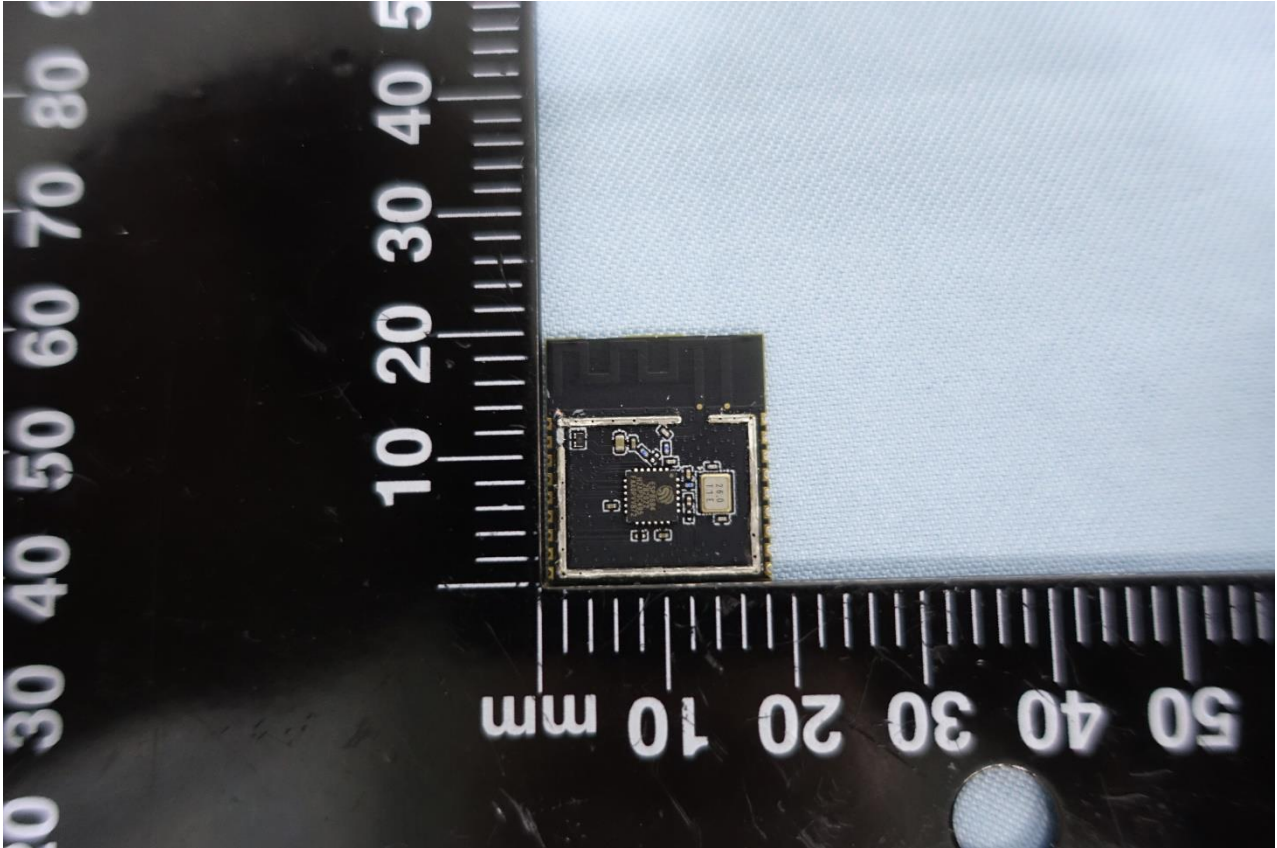

2. Internal Photograph of EUT

Brand Name: ESPRESSIF; Model Name: ESP8684-WROOM-02C

Brand Name: ESPRESSIF; Model Name: ESP8684-WROOM-02C

Brand Name: ESPRESSIF; Model Name: ESP8684-WROOM-02C

Brand Name: ESPRESSIF; Model Name: ESP8684-WROOM-02C