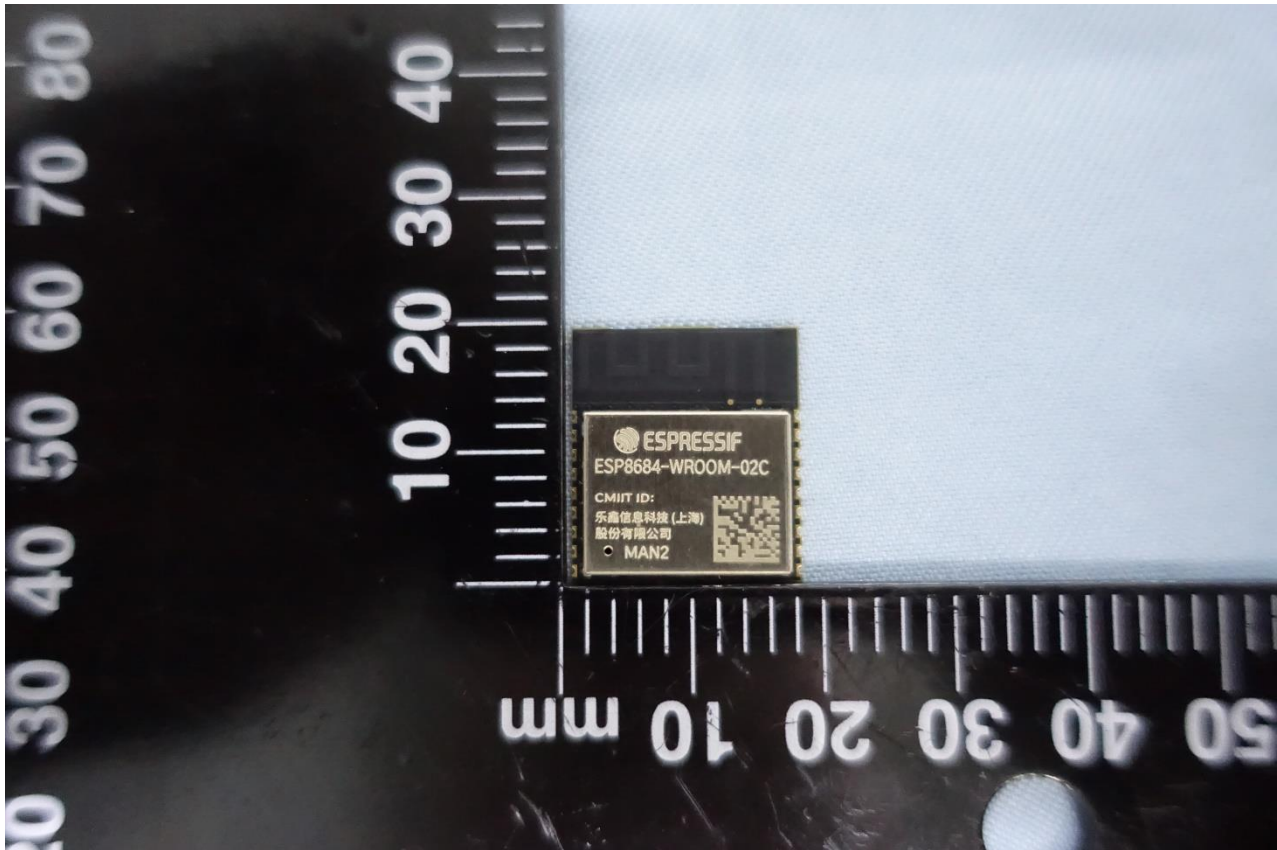

1. External Photograph of EUT

Brand Name: ESPRESSIF; Model Name: ESP8684-WROOM-02C

Brand Name: ESPRESSIF; Model Name: ESP8684-WROOM-02C