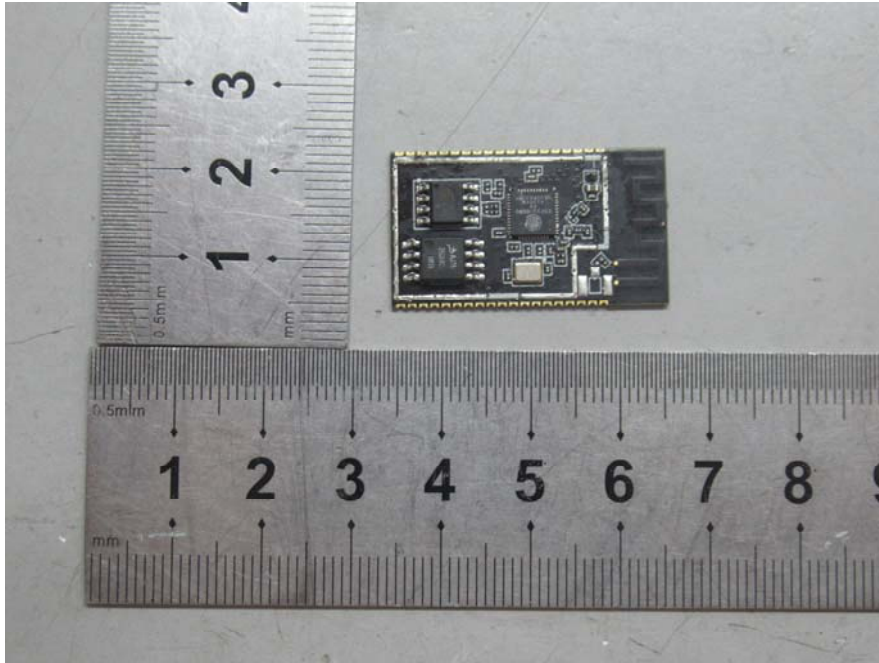

EXHIBIT B - EUT INTERNAL PHOTOGRAPHS

Model: ESP32-WROVER-E

Model: ESP32-WROVER-IE