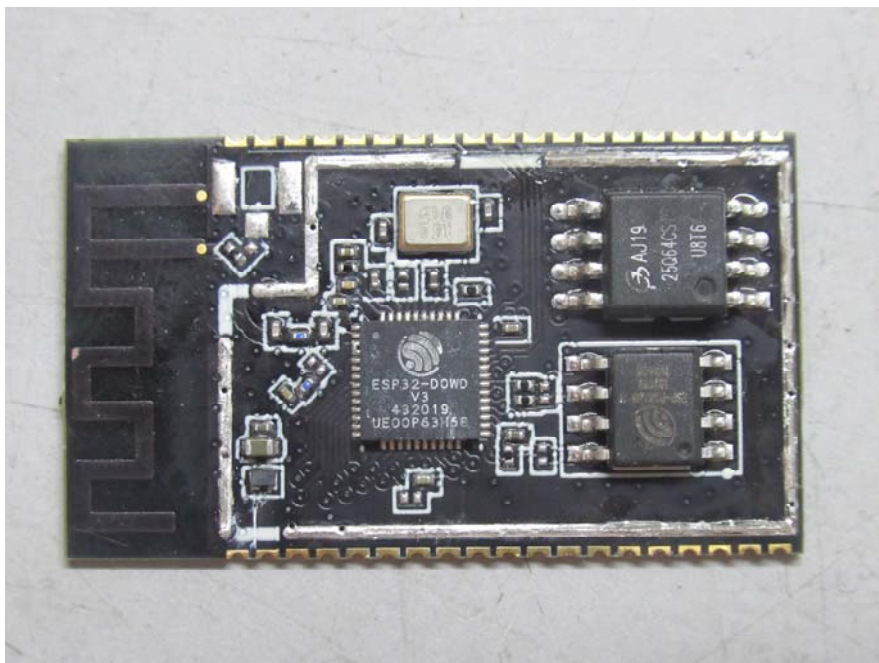

EXHIBIT B - EUT INTERNAL PHOTOGRAPHS

Model: ESP32-WROVER-E

Model: ESP32-WROVER-IE