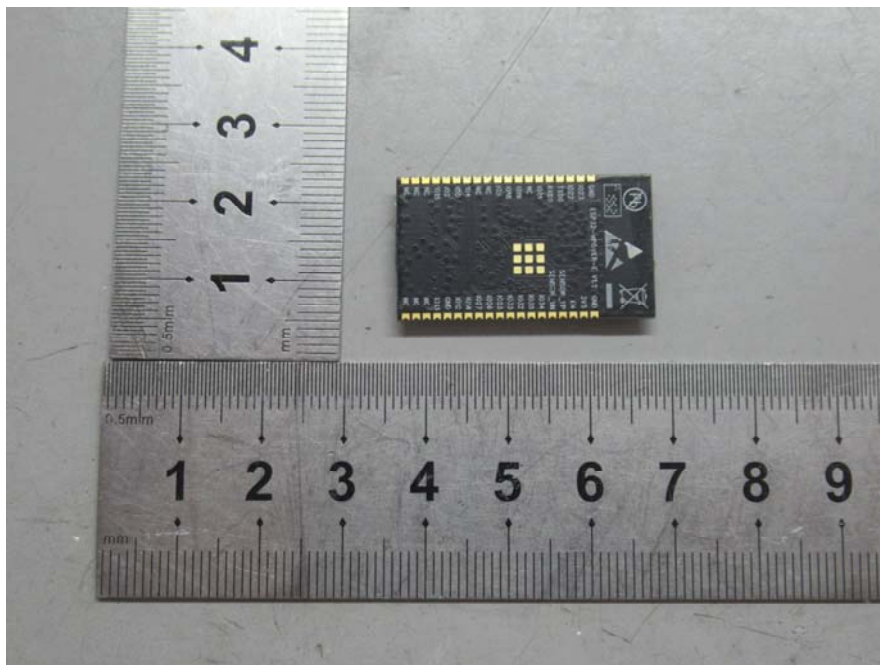

EXHIBIT A - EUT EXTERNAL PHOTOGRAPHS

Model: ESP32-WROVER-E

Model: ESP32-WROVER-IE