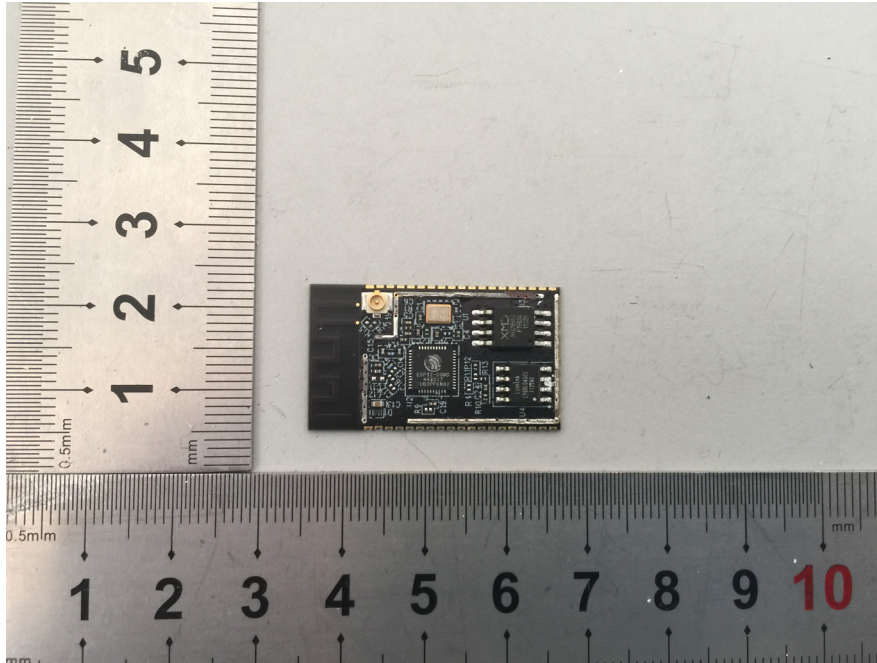

EXHIBIT B - EUT INTERNAL PHOTOGRAPHS

Tested Model: ESP32-WROVER-B

EUT – Shielding off View

EUT – Bottom View

Series Model: *ESP32-WROVER-IB*

EUT – Shielding off View

EUT – Bottom View