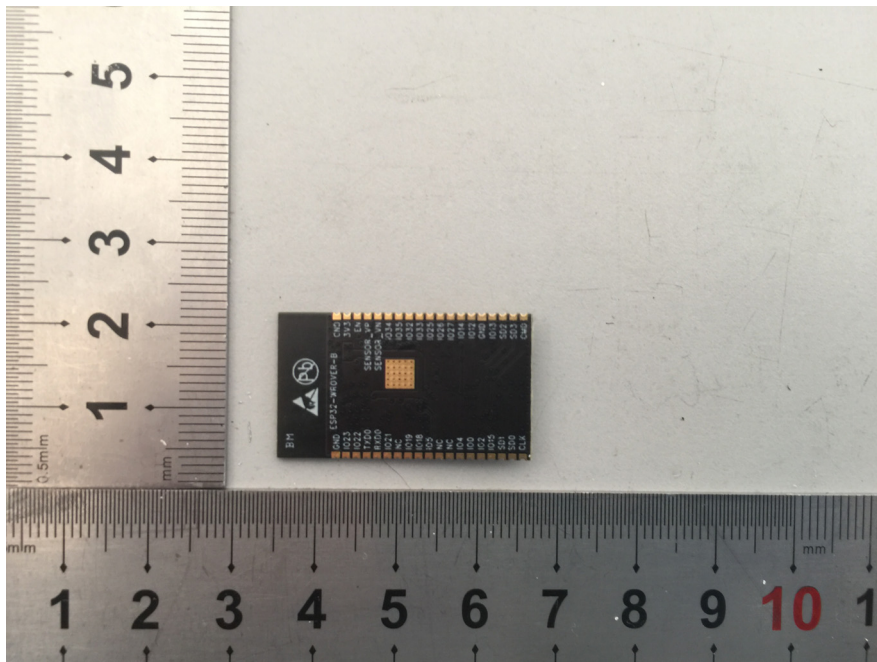

EXHIBIT B - EUT INTERNAL PHOTOGRAPHS

Tested Model: ESP32-WROVER-B

EUT – Shielding off View

EUT – Bottom View

Series Model: *ESP32-WROVER-IB*

EUT – Shielding off View

EUT – Bottom View