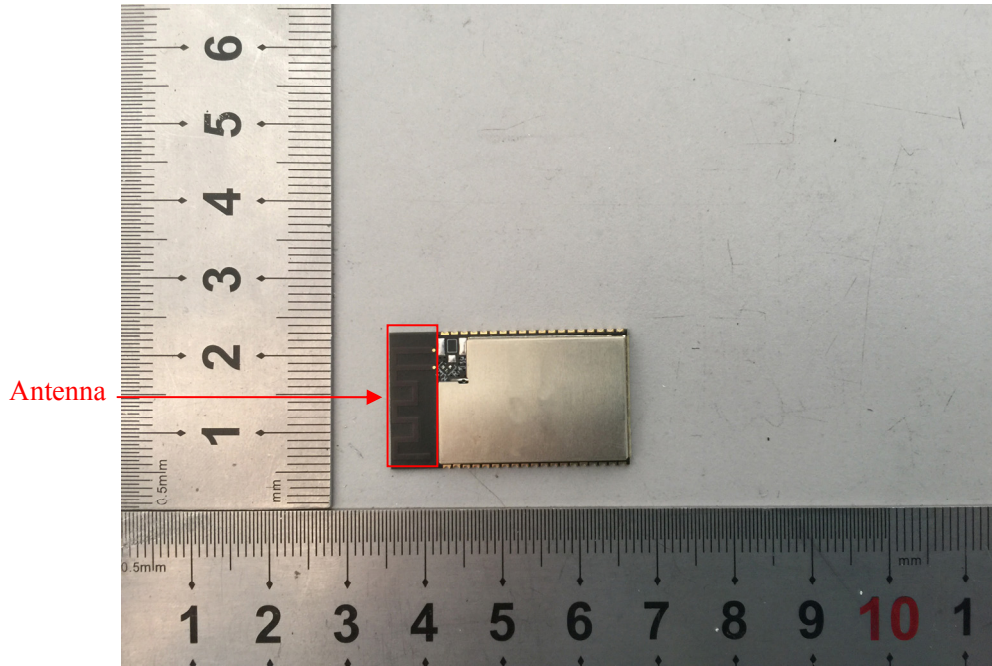

EXHIBIT A - EUT EXTERNAL PHOTOGRAPHS

Tested Model: ESP32-WROVER-B

EUT – Top View

EUT –Bottom View

Series Model: ESP32-WROVER-IB

EUT – Top View

EUT – Bottom View

EUT – IPEX Connector Antenna View