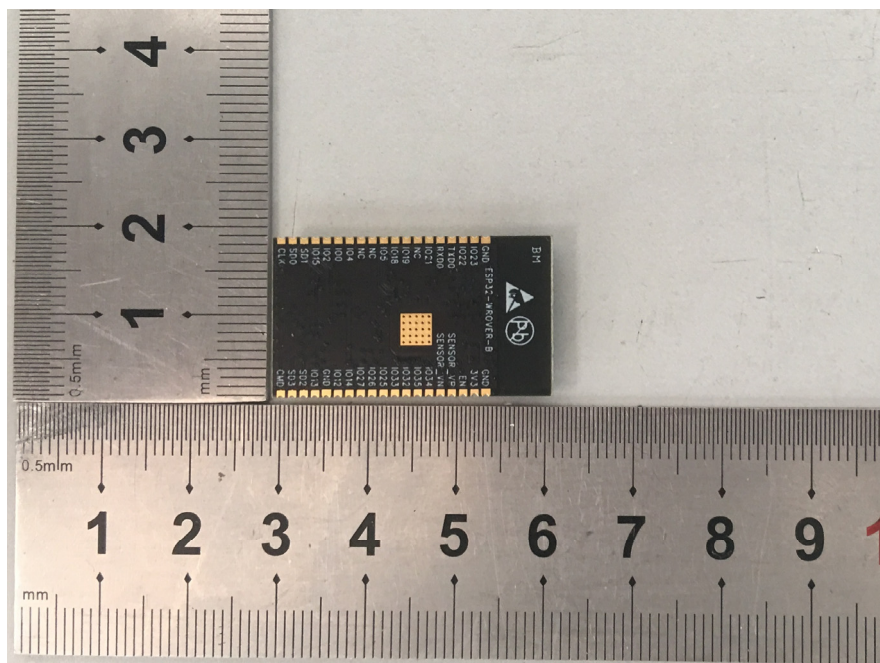

EXHIBIT A - EUT EXTERNAL PHOTOGRAPHS

Tested Model: ESP32-WROVER-B

EUT – Top View

EUT –Bottom View

Series Model: ESP32-WROVER-IB

EUT – Top View

EUT – Bottom View

EUT – IPEX Connector Antenna View