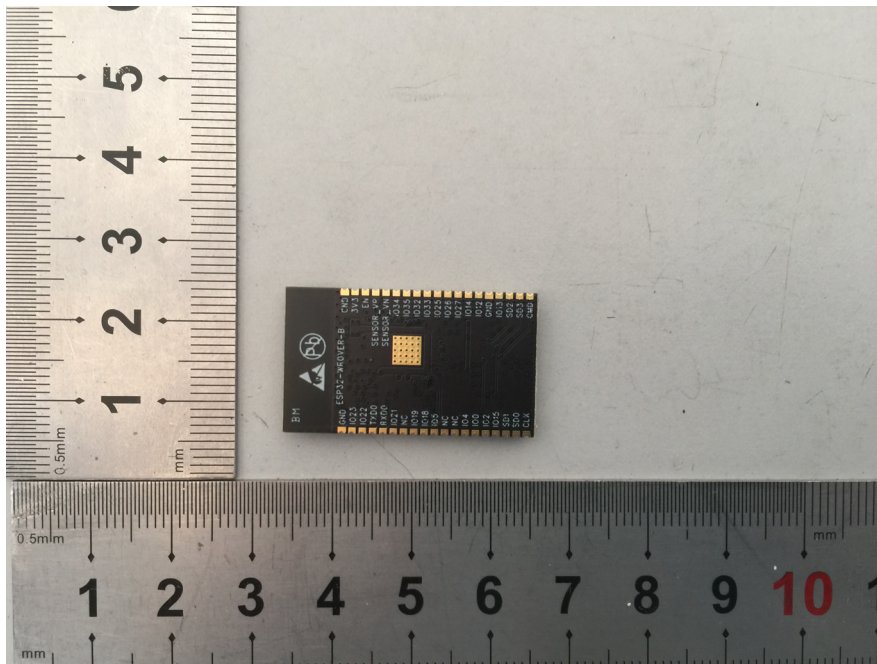

EXHIBIT A - EUT EXTERNAL PHOTOGRAPHS

Tested Model: ESP32-WROVER-B

EUT – Top View

EUT –Bottom View

Series Model: ESP32-WROVER-IB

EUT – Top View

EUT – Bottom View

EUT – IPEX Connector Antenna View