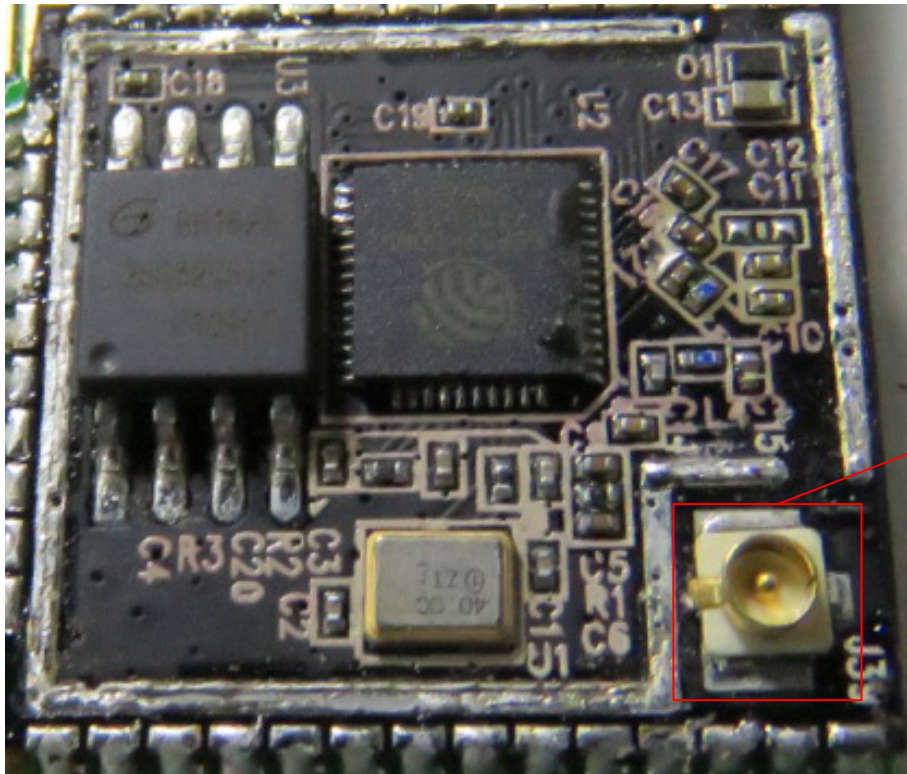

Internal Photo	
Company:	ESPRESSIF SYSTEMS (SHANGHAI) PTE LTD
FCC ID:	2AC7Z-ESP32WROOM32U

BT/WIFI
Antenna Connector