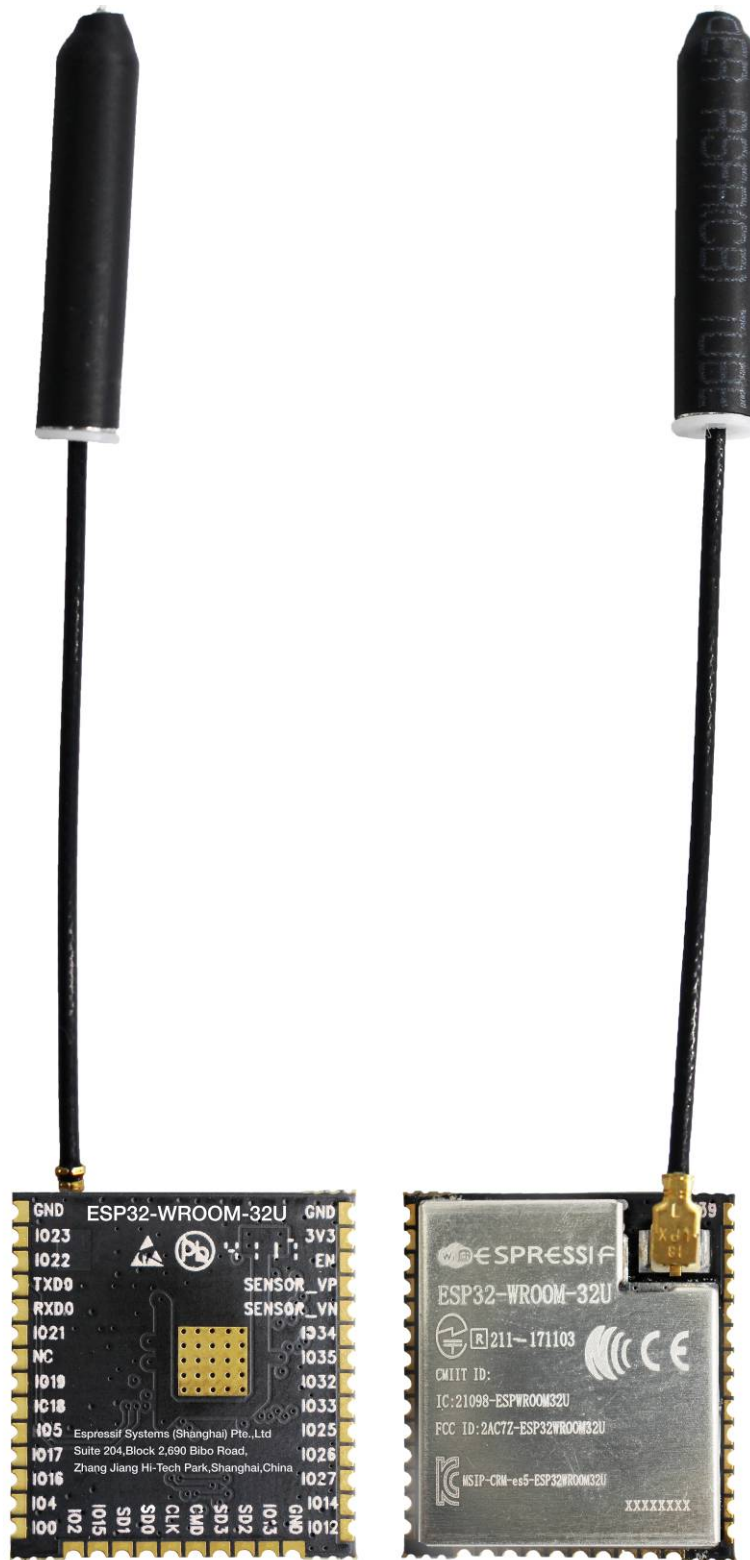

| External Photo | |
|----------------|--------------------------------------|
| Company: | ESPRESSIF SYSTEMS (SHANGHAI) PTE LTD |
| FCC ID: | 2AC7Z-ESP32WROOM32U |

The antenna is not the standard antenna of the product, it is just for testing.