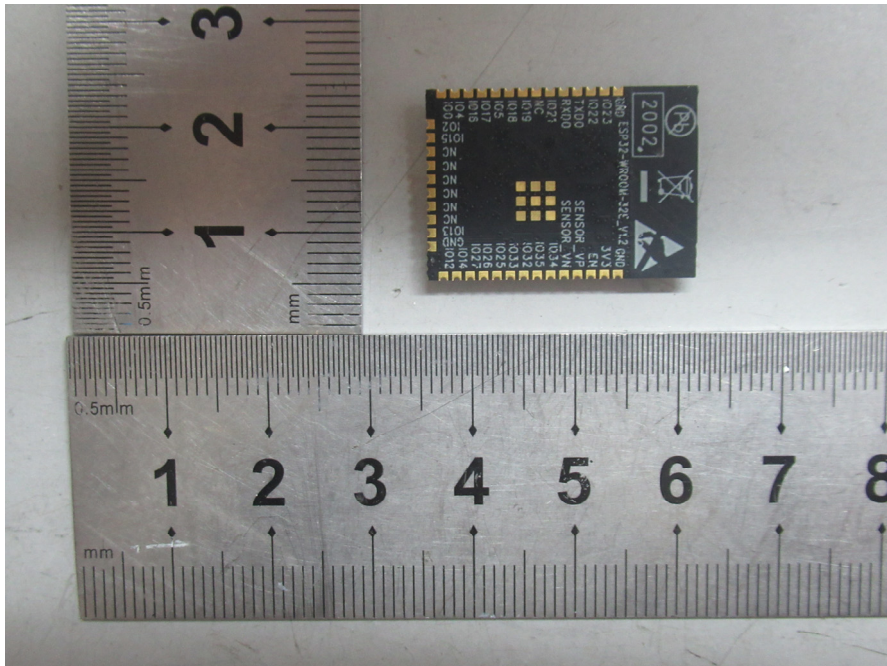

**EXHIBIT B - EUT INTERNAL PHOTOGRAPHS**

---

2.4G WiFi/Bluetooth  
Antenna