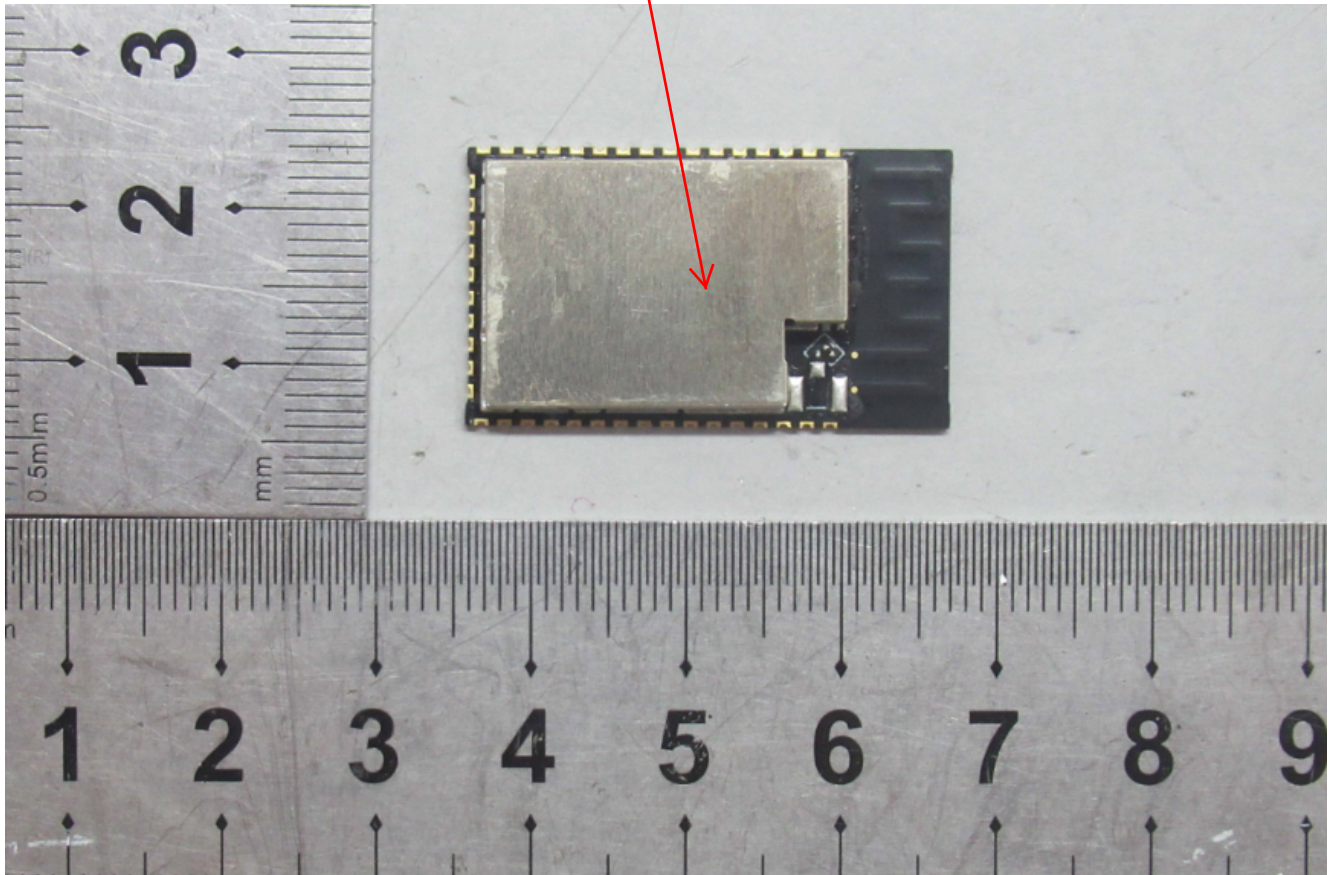

ESP32-S2-WROOM

FCC ID: 2AC7Z-ESP32S2WROOM

CMIIT ID:XXXXXXXXXX

ESP32-S2-WROOM-I

FCC ID: 2AC7Z-ESP32S2WROOM

CMIIT ID:XXXXXXXXXX