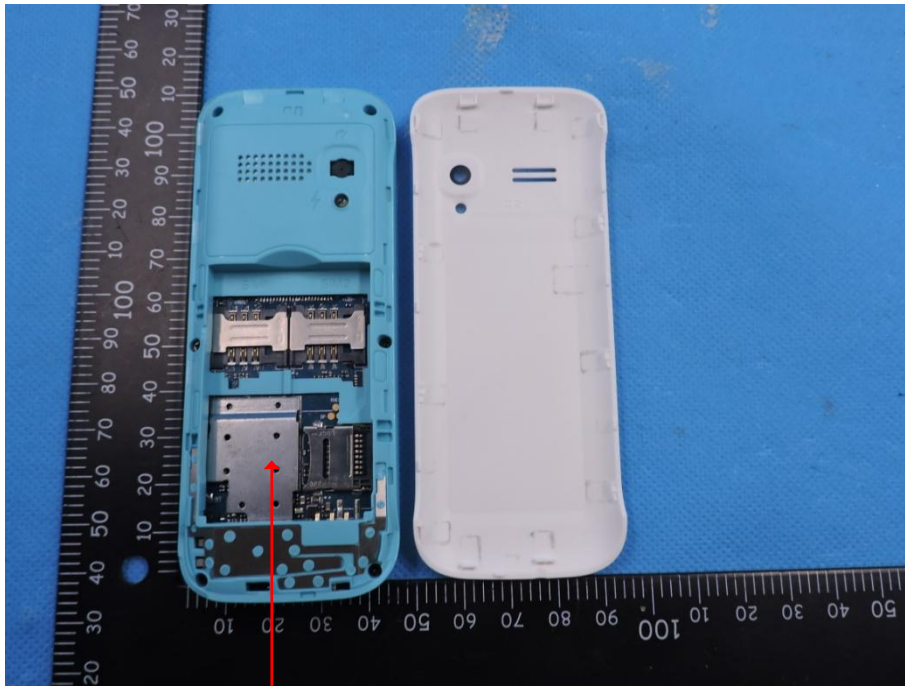

FCC Label

mobile phone

Model name: SOLE C26

FCC ID: 2AC7ISOLEC26

This device complies with part 15 of the FCC Rules. Operation is subject to the condition that this device does not cause harmful interference.

W:16mm

L:20mm