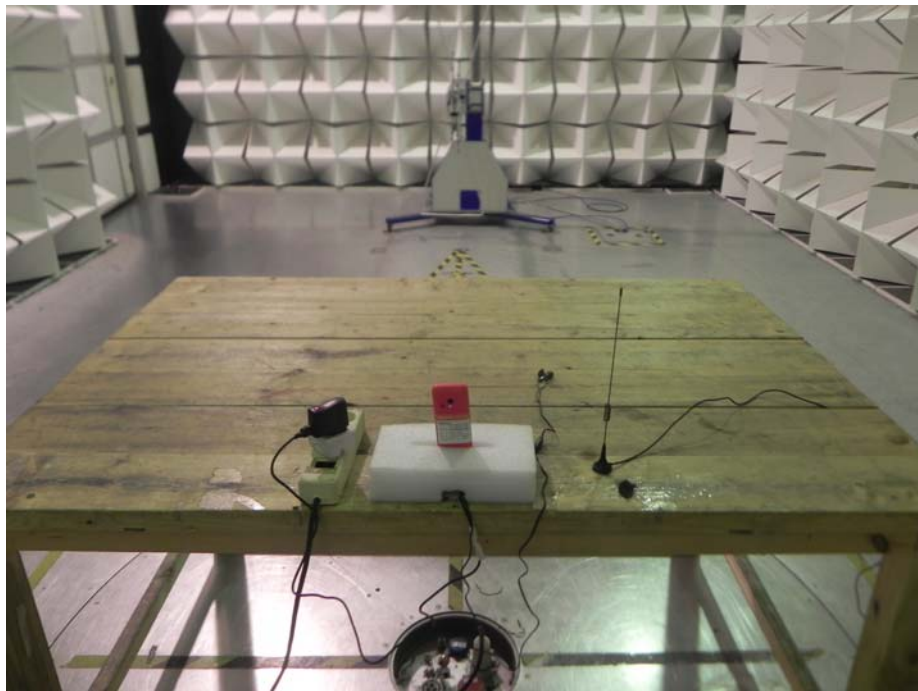

Appendix-Photos

Photographs – Constructional Details

2G FCC ID: 2AC7ISOLEC200

Photograph - Spurious Emissions Radiated Test Setup

Below 30MHz Test Site 2#

For 30MHz-1000MHz Test Site 2#

Appendix-Photos

For Above 1GHz Test Site 1#

Photograph –Conducted Spurious Emission Test Setup

Appendix-Photos

BT FCC ID: 2AC7ISOLEC200

Photograph – Conducted Emission Test Setup

Test Site 1#

Photograph - Spurious Emissions Radiated Test Setup

Below 30MHz Test Site 2#

Appendix-Photos

For 30MHz-1000MHz Test Site 2#

For Above 1GHz Test Site 1#

Appendix-Photos

Photograph –Conducted Spurious Emission Test Setup