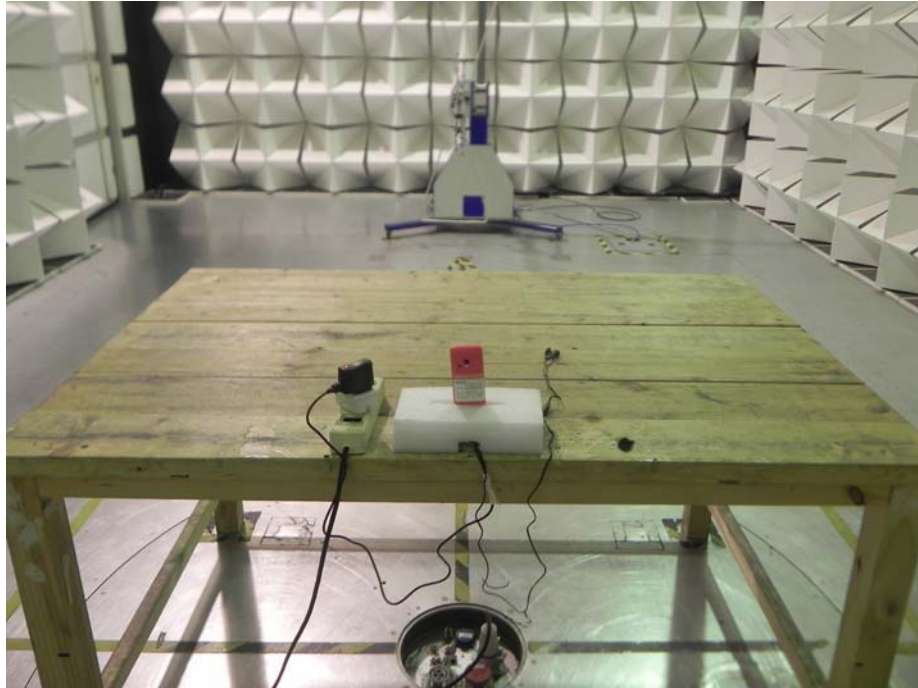

Appendix-Photos

Photographs – Constructional Details

2G FCC ID: 2AC7ISOLEC200

Photograph - Spurious Emissions Radiated Test Setup

Below 30MHz Test Site 2#

For 30MHz-1000MHz Test Site 2#

Appendix-Photos

For Above 1GHz Test Site 1#

Photograph –Conducted Spurious Emission Test Setup

Appendix-Photos

BT FCC ID: 2AC7ISOLEC200

Photograph – Conducted Emission Test Setup

Test Site 1#

Photograph - Spurious Emissions Radiated Test Setup

Below 30MHz Test Site 2#

Appendix-Photos

For 30MHz-1000MHz Test Site 2#

For Above 1GHz Test Site 1#

Appendix-Photos

Photograph –Conducted Spurious Emission Test Setup