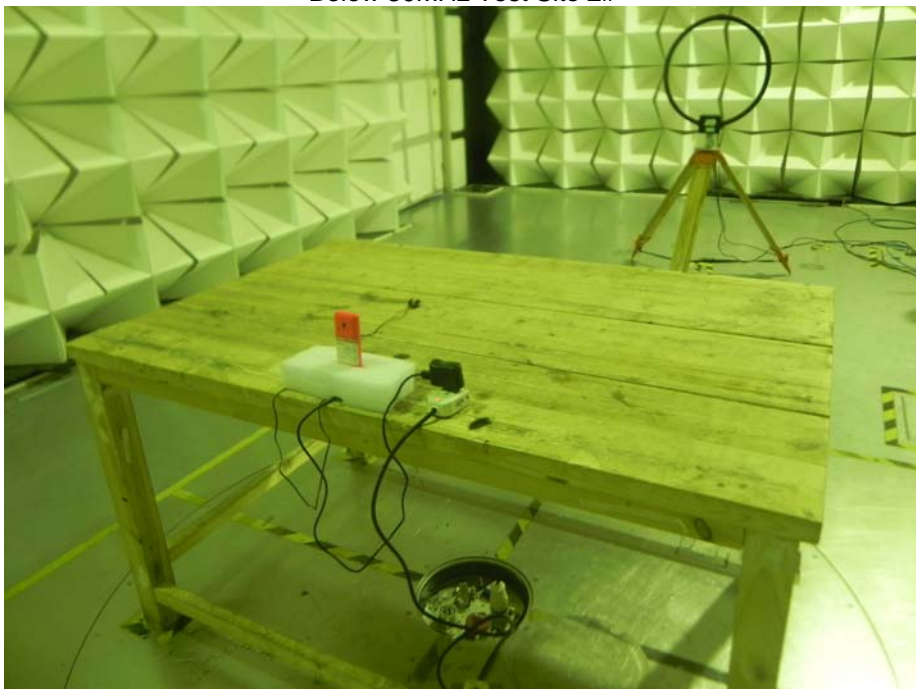

Appendix-Photos

Photographs – Constructional Details

2G FCC ID: 2AC7ISOLEC200

Photograph - Spurious Emissions Radiated Test Setup

Below 30MHz Test Site 2#

For 30MHz-1000MHz Test Site 2#

Appendix-Photos

For Above 1GHz Test Site 1#

Photograph –Conducted Spurious Emission Test Setup

Appendix-Photos

BT FCC ID: 2AC7ISOLEC200

Photograph – Conducted Emission Test Setup

Test Site 1#

Photograph - Spurious Emissions Radiated Test Setup

Below 30MHz Test Site 2#

Appendix-Photos

For 30MHz-1000MHz Test Site 2#

For Above 1GHz Test Site 1#

Appendix-Photos

Photograph –Conducted Spurious Emission Test Setup