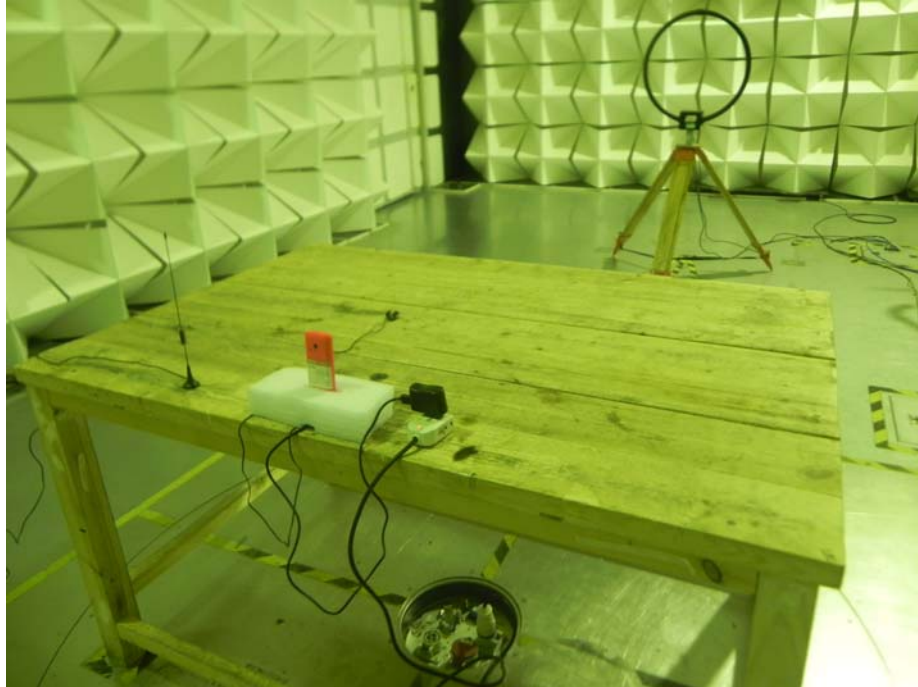

Appendix-Photos

Photographs – Constructional Details

2G FCC ID: 2AC7ISOLEC200

Photograph - Spurious Emissions Radiated Test Setup

Below 30MHz Test Site 2#

For 30MHz-1000MHz Test Site 2#

Appendix-Photos

For Above 1GHz Test Site 1#

Photograph –Conducted Spurious Emission Test Setup

Appendix-Photos

BT FCC ID: 2AC7ISOLEC200

Photograph – Conducted Emission Test Setup

Test Site 1#

Photograph - Spurious Emissions Radiated Test Setup

Below 30MHz Test Site 2#