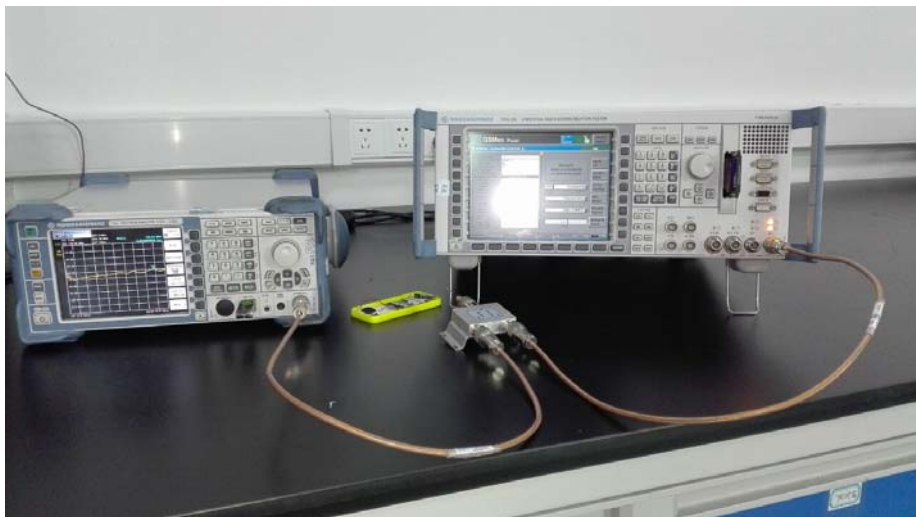

Appendix-Photos

Photographs – Constructional Details

2G FCC ID: 2AC7ISOLEC200

Photograph - Spurious Emissions Radiated Test Setup

Below 30MHz Test Site 2#

For 30MHz-1000MHz Test Site 2#

Appendix-Photos

For Above 1GHz Test Site 1#

Photograph –Conducted Spurious Emission Test Setup

Appendix-Photos

BT FCC ID: 2AC7ISOLEC200

Photograph – Conducted Emission Test Setup

Test Site 1#

Photograph - Spurious Emissions Radiated Test Setup

Below 30MHz Test Site 2#

Appendix-Photos

For 30MHz-1000MHz Test Site 2#

For Above 1GHz Test Site 1#

Appendix-Photos

Photograph –Conducted Spurious Emission Test Setup