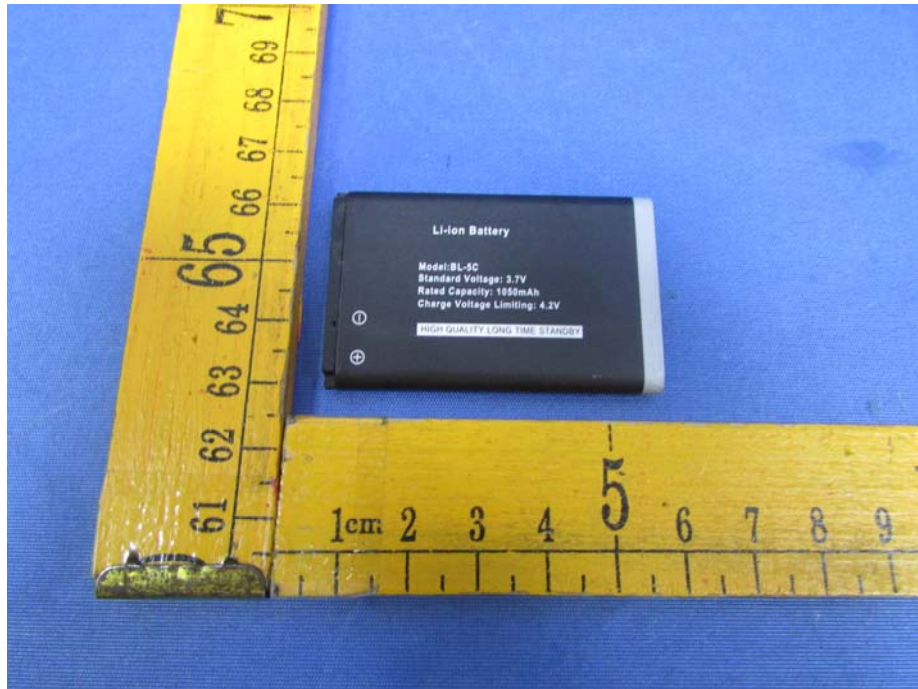

Appendix-Photos

====End of Report====