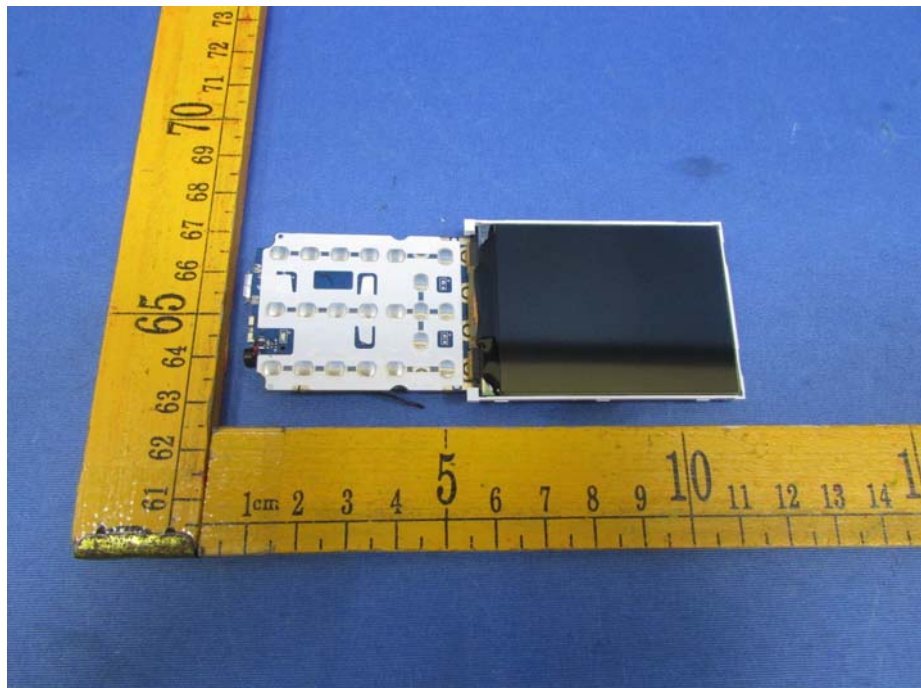

Appendix-Photos