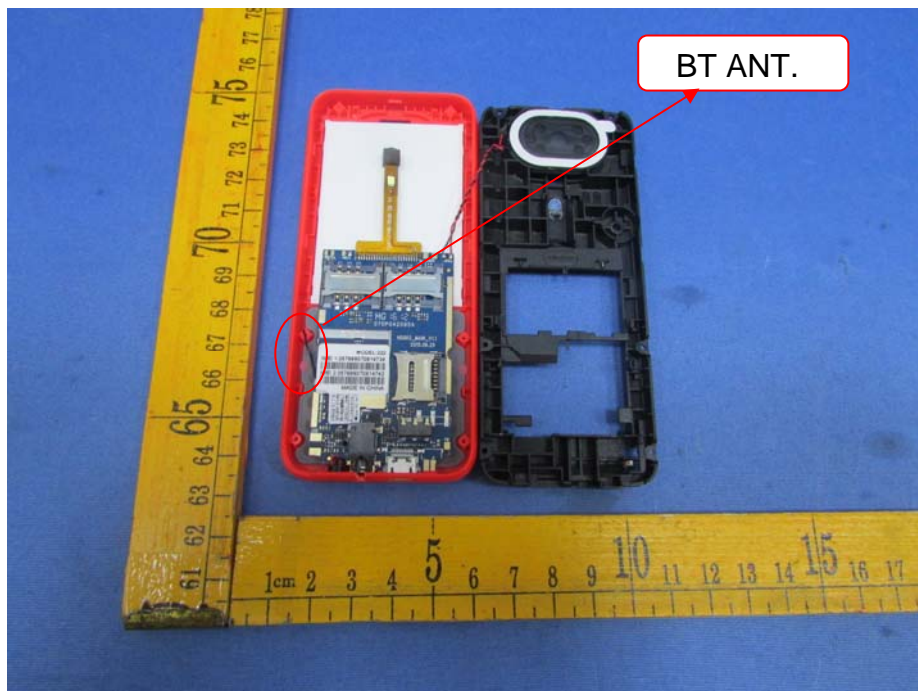

## Appendix-Photos

### EUT –Model SOLE C200 Internal View FCC ID: 2AC7ISOLEC200

GSM ANT.

BT ANT.