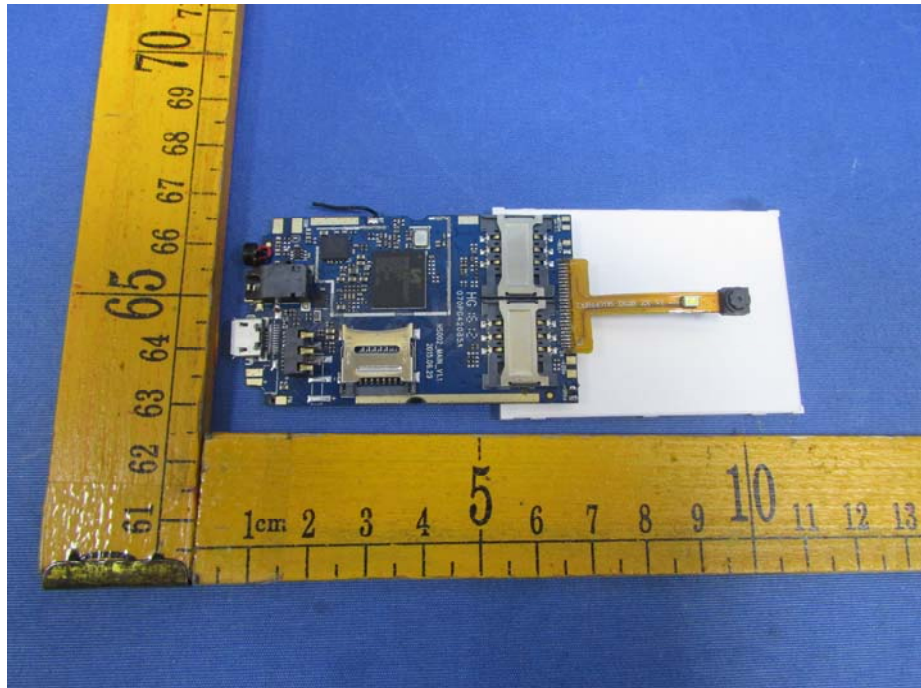

Appendix-Photos