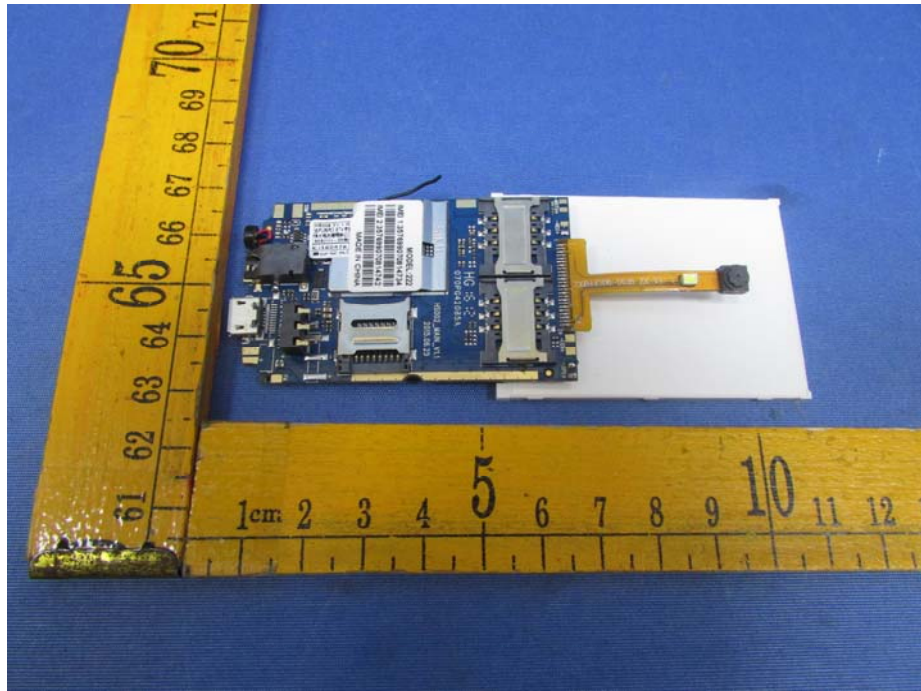

Appendix-Photos