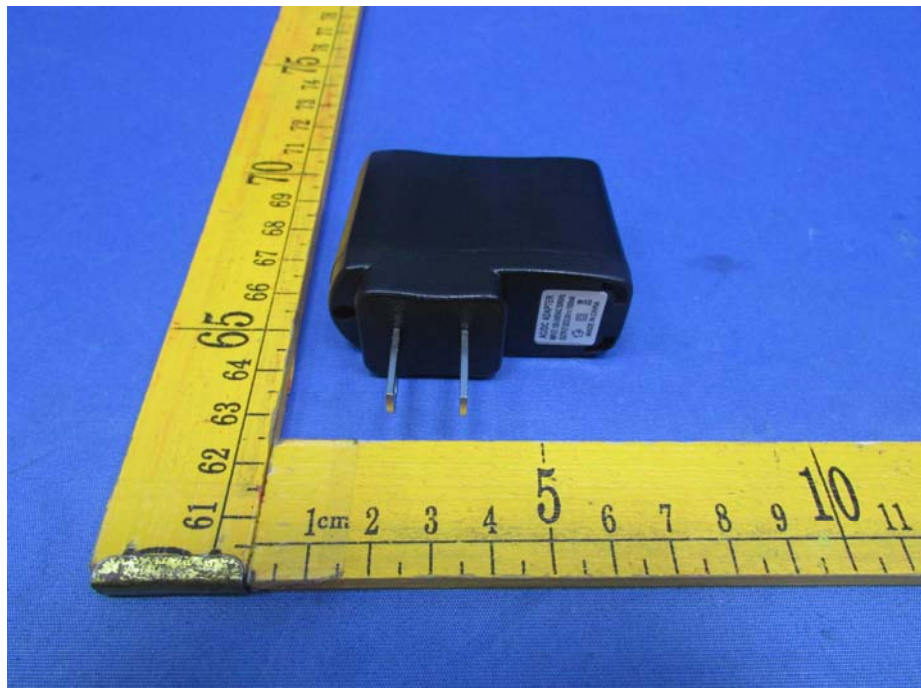

Appendix-Photos

EUT –Model SOLE C200 External View FCC ID: 2AC7ISOLEC200

Appendix-Photos

Appendix-Photos

Appendix-Photos

Appendix-Photos