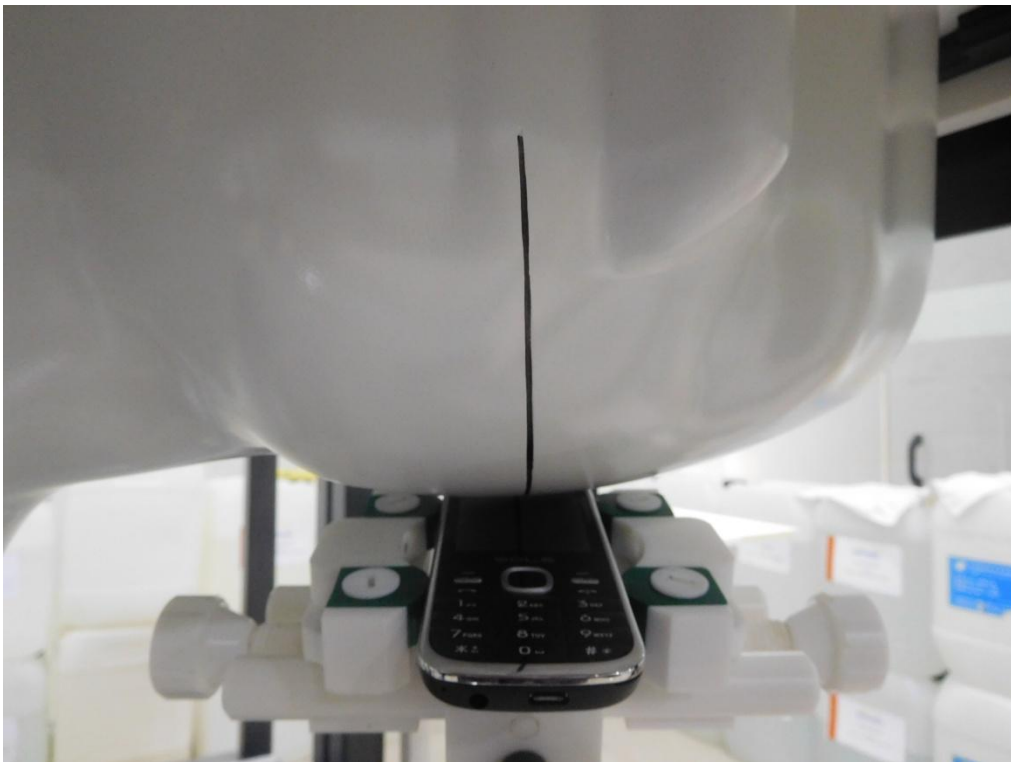

## SOLE B240 AK47\_SAR Setup photo

Right Touch

Right Tilt

Left Touch

Left Tilt

Body Front side(separation distance is 10mm)

Body Back side(separation distance is 10mm)