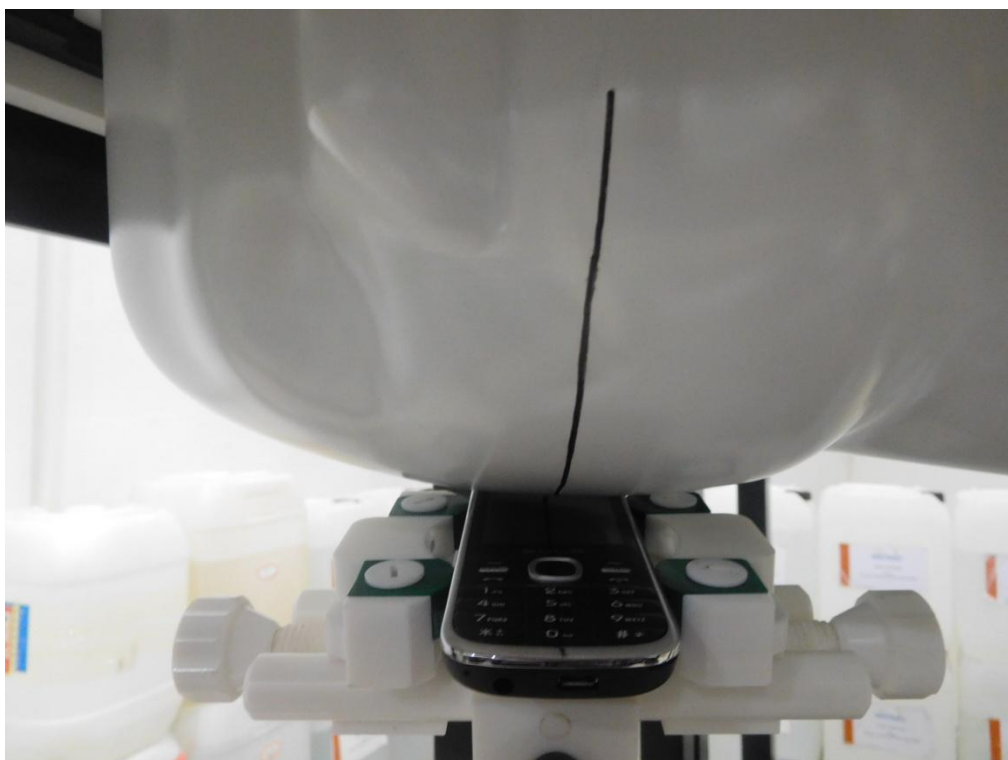

## SOLE B240 AK47\_SAR Setup photo

Right Touch

Right Tilt

Left Touch

Left Tilt

Body Front side(separation distance is 10mm)

Body Back side(separation distance is 10mm)