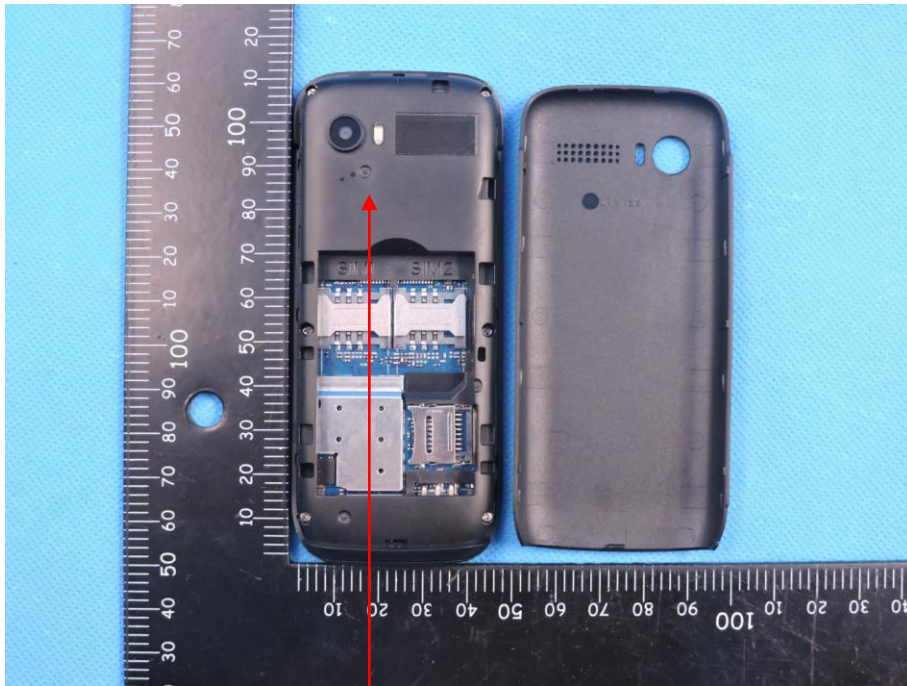

## FCC Label

mobile phone

Model name: SOLE B180 M16

FCC ID: 2AC7ISOLEB180

This device complies with part 15 of the FCC Rules. Operation is subject to the condition that this device does not cause harmful interference.

W:20mm

L:30mm