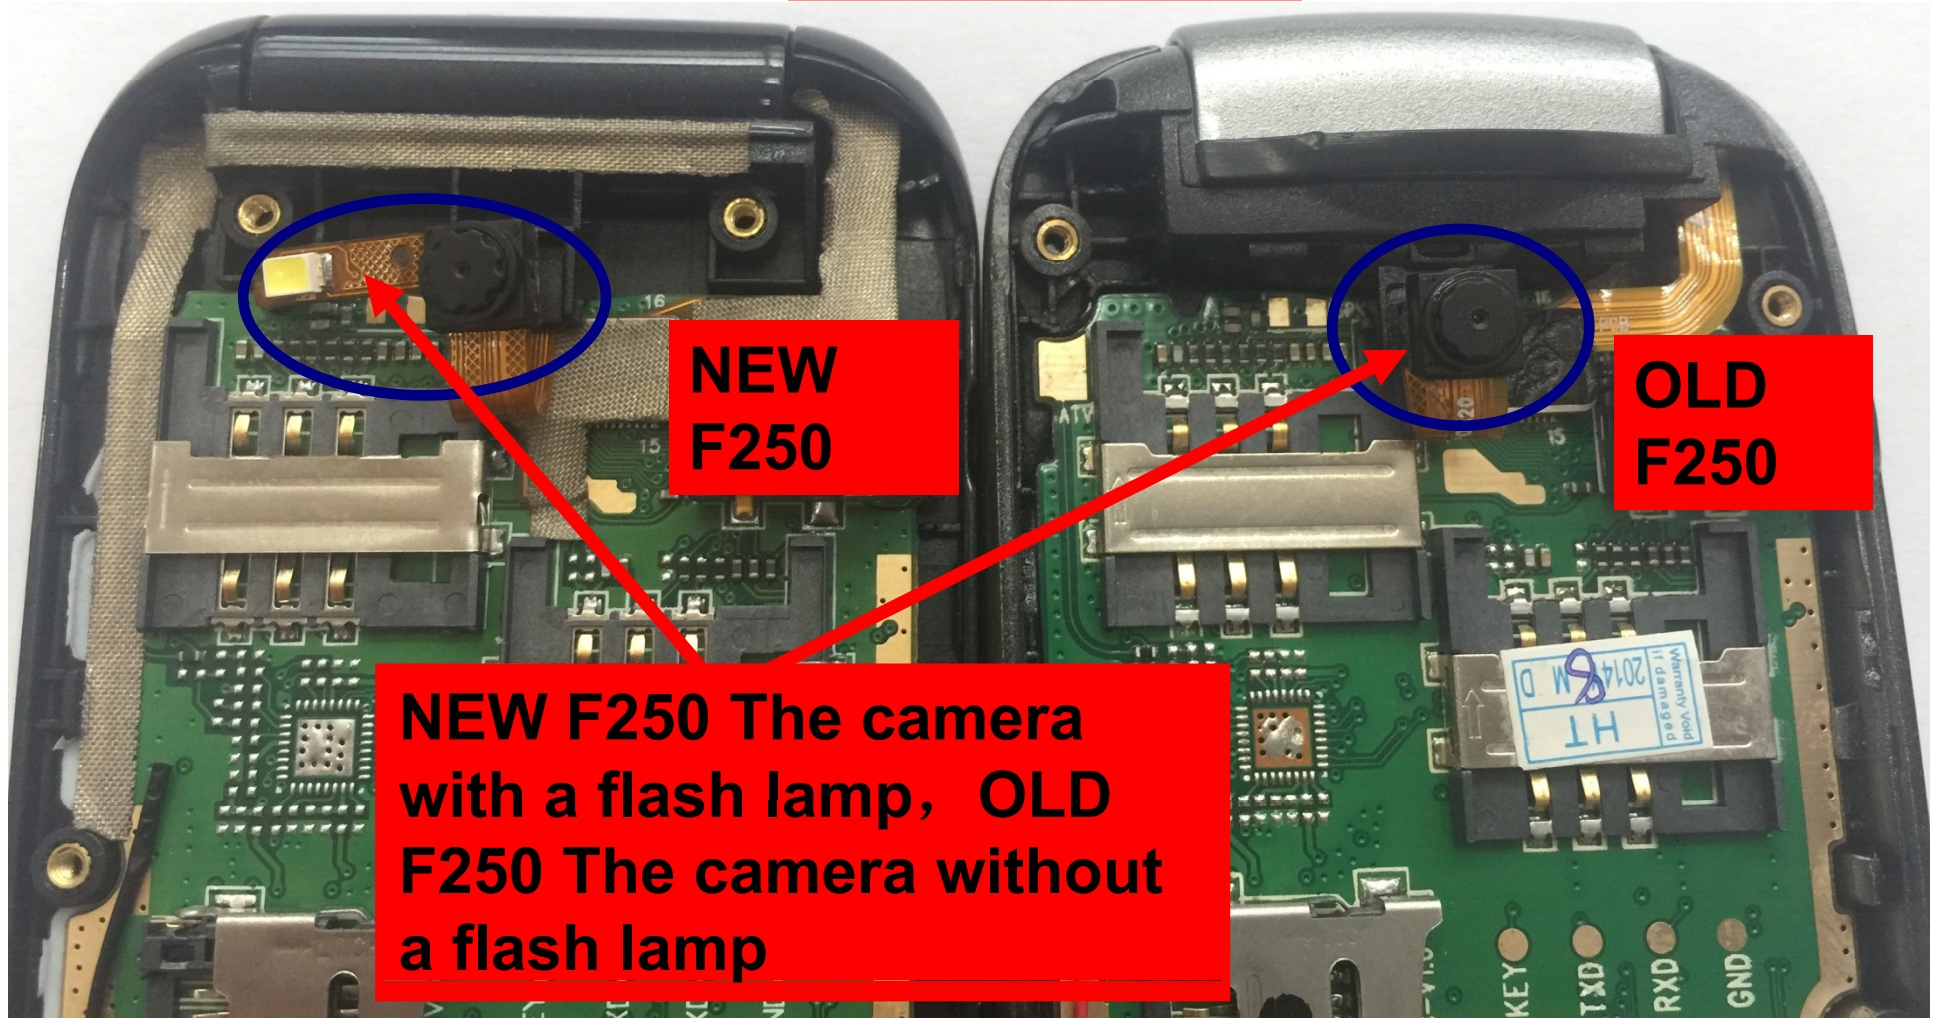

NEW F250 and Old F250 Differences description

Different 1

**NEW
F250**

**NEW F250
Add the
flash lamp**

**OLD
F250**

Different 1

**NEW
F250**

**OLD
F250**

**NEW F250 The camera
with a flash lamp, OLD
F250 The camera without
a flash lamp**

Different 5

**NEW F250
With OLD
F250 The
speaker is
not the
same**

**NEW
F250**

Different 2

**NEW F250
With OLD
F250 The
small
board is
different**