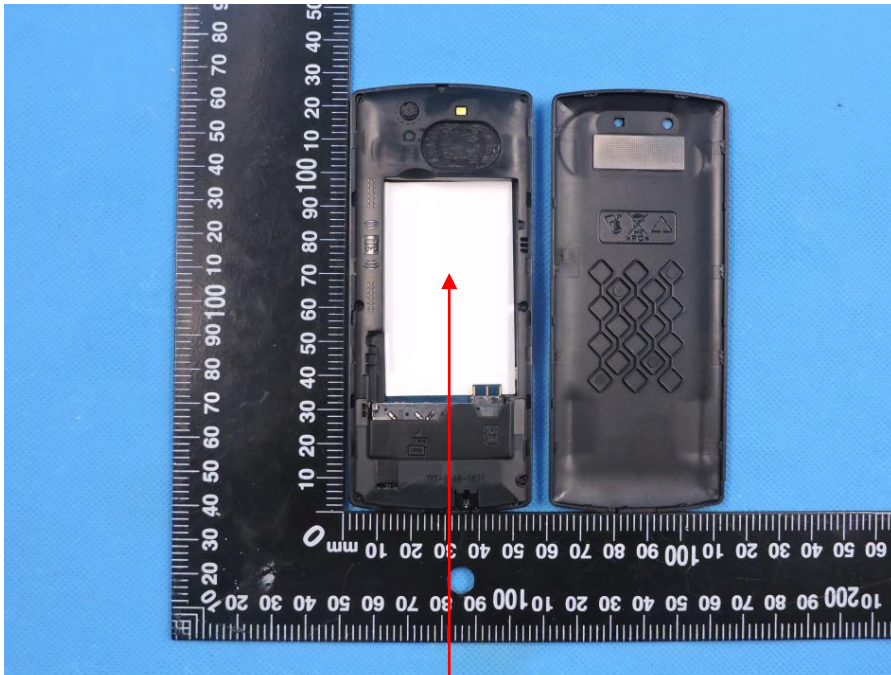

FCC Label

W:20mm

	
mobile phone	
Model name: EKO NEX T240	
FCC ID: 2AC7IEKONEX	
This device complies with part 15 of the FCC Rules. Operation is subject to the condition that this device does not cause harmful interference.	

L:30mm