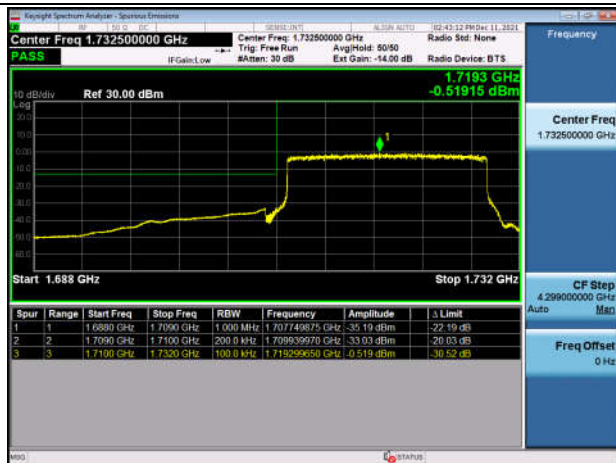

LowRange_FDD04_1.4MHz_1710.7_OneRB_low_Q16

LowRange_FDD04_1.4MHz_1710.7_fullRB
_Low_QPSK

LowRange_FDD04_1.4MHz_1710.7_fullRB
_Low_Q16

HighRange_FDD04_1.4MHz_1754.3_OneRB
_high_QPSK

HighRange_FDD04_1.4MHz_1754.3_OneRB
_high_Q16

HighRange_FDD04_1.4MHz_1754.3
_fullRB_High_QPSK

HighRange_FDD04_1.4MHz_1754.3
_fullRB_High_Q16

LowRange_FDD04_20MHz_1720_OneRB_low_QPSK

LowRange_FDD04_20MHz_1720_OneRB_low_Q16

LowRange_FDD04_20MHz_1720_fullIRB_Low_QPSK

LowRange_FDD04_20MHz_1720_fullIRB_Low_Q16

HighRange_FDD04_20MHz_1745_OneRB_high_QPSK

HighRange_FDD04_20MHz_1745_OneRB_high_Q16

HighRange_FDD04_20MHz_1745_fullRB
_High_QPSK

HighRange_FDD04_20MHz_1745_fullRB
_High_Q16