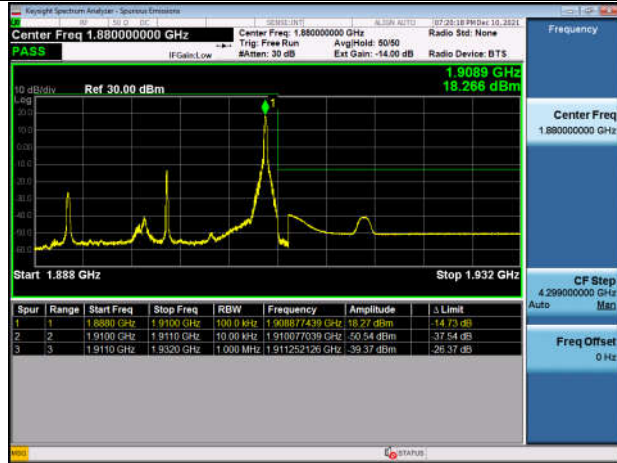

HighRange_FDD02_20MHz_1900_OneRB_high_QPSK

HighRange_FDD02_20MHz_1900_OneRB_high_Q16

HighRange_FDD02_20MHz_1900_fullIRB_High_QPSK

HighRange_FDD02_20MHz_1900_fullIRB_High_Q16

LowRange_FDD04_1.4MHz_1710.7_OneRB_low_QPSK

LowRange_FDD04_1.4MHz_1710.7_OneRB_low_Q16

LowRange_FDD04_1.4MHz_1710.7_fullRB
_Low_QPSK

LowRange_FDD04_1.4MHz_1710.7_fullRB
_Low_Q16

HighRange_FDD04_1.4MHz_1754.3_OneRB
_high_QPSK

HighRange_FDD04_1.4MHz_1754.3_OneRB
_high_Q16