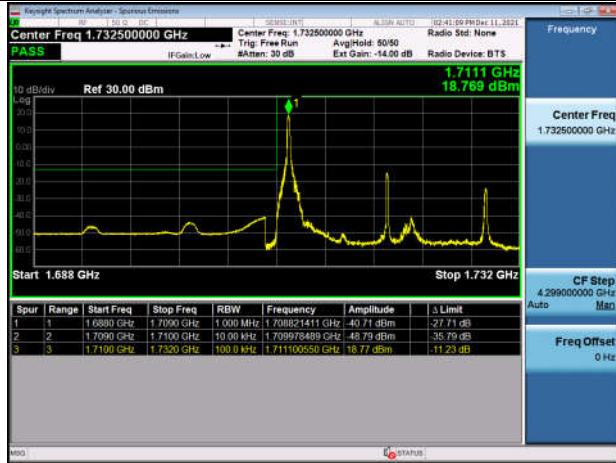

HighRange_FDD04_1.4MHz_1754.3
_fullRB_High_QPSK

HighRange_FDD04_1.4MHz_1754.3
_fullRB_High_Q16

LowRange_FDD04_20MHz_1720_OneRB_low_QPSK

LowRange_FDD04_20MHz_1720_OneRB_low_Q16

LowRange_FDD04_20MHz_1720_fullIRB_Low_QPSK

LowRange_FDD04_20MHz_1720_fullIRB_Low_Q16

HighRange_FDD04_20MHz_1745_OneRB_high_QPSK

HighRange_FDD04_20MHz_1745_OneRB_high_Q16

HighRange_FDD04_20MHz_1745_fullRB
_High_QPSK

HighRange_FDD04_20MHz_1745_fullRB
_High_Q16