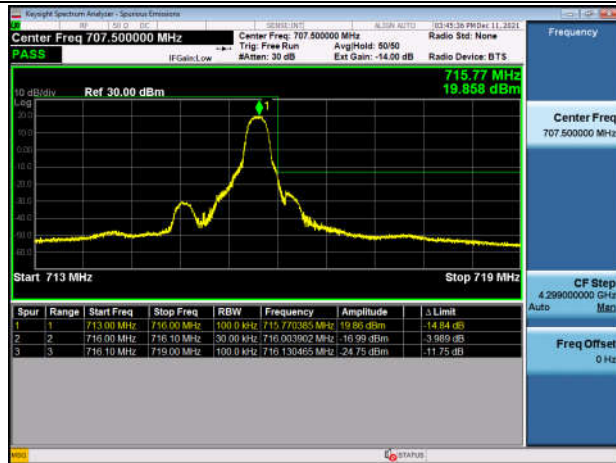

HighRange_FDD12_1.4MHz_715.3_OneRB
_high_QPSK