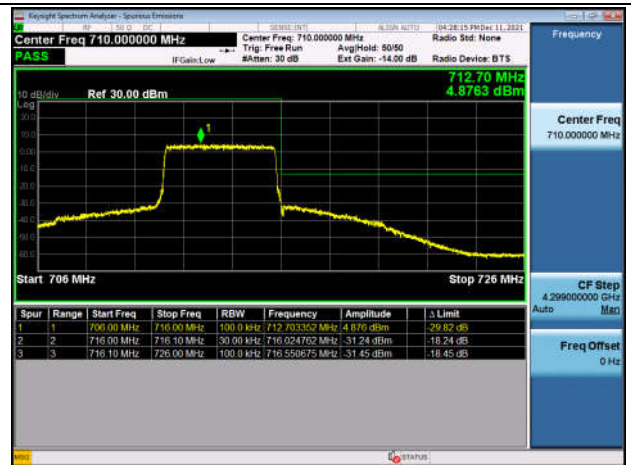

HighRange_FDD17_5MHz_713.5_fullRB_High_Q16