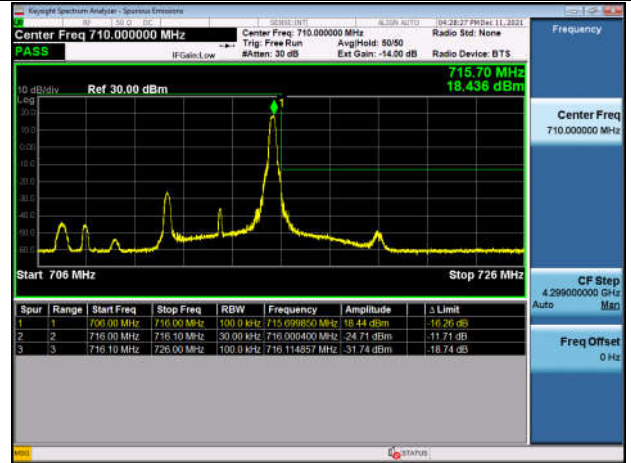

LowRange_FDD17_5MHz_706.5_fullRB
_Low_QPSK

LowRange_FDD17_5MHz_706.5_fullRB
_Low_Q16

HighRange_FDD17_5MHz_713.5_OneRB_high_QPSK

HighRange_FDD17_5MHz_713.5_OneRB_high_Q16

HighRange_FDD17_5MHz_713.5_fullRB_High_QPSK