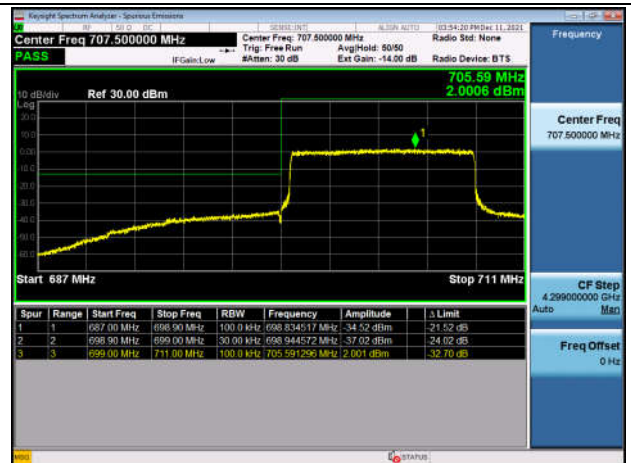

LowRange_FDD12_10MHz_704_OneRB
_low_QPSK

LowRange_FDD12_10MHz_704_OneRB
_low_Q16

LowRange_FDD12_10MHz_704_fullRB
_Low_QPSK

LowRange_FDD12_10MHz_704_fullRB
_Low_Q16

HighRange_FDD12_10MHz_711_OneRB
_high_QPSK