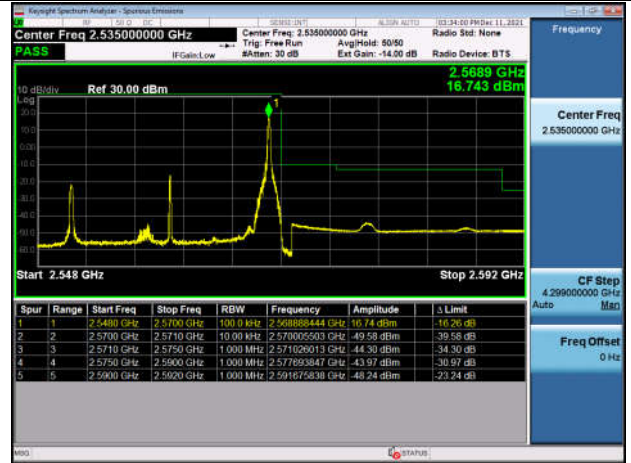

LowRange_FDD07_20MHz_2510_OneRB
_low_Q16

LowRange_FDD07_20MHz_2510_fullIRB
_Low_QPSK

LowRange_FDD07_20MHz_2510_fullIRB
_Low_Q16

HighRange_FDD07_20MHz_2560_OneRB_high_QPSK

HighRange_FDD07_20MHz_2560_OneRB_high_Q16