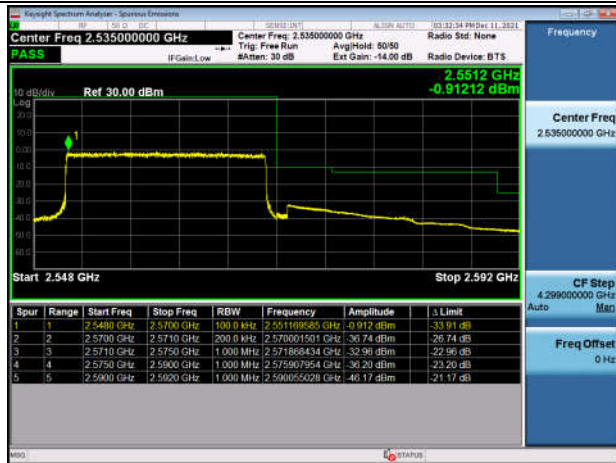

HighRange_FDD07_20MHz_2560_fullIRB_High_QPSK