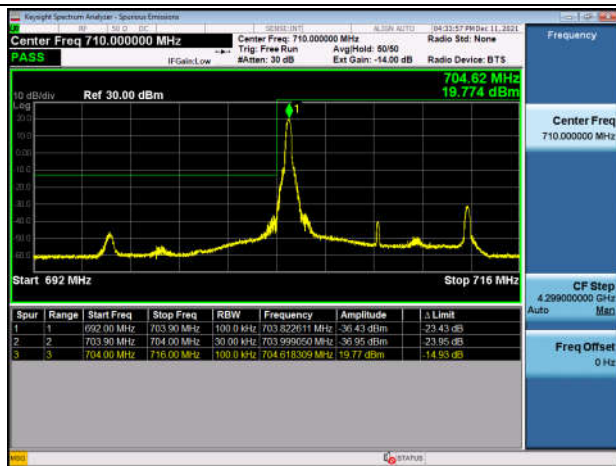

LowRange_FDD17_10MHz_709_OneRB_low_QPSK