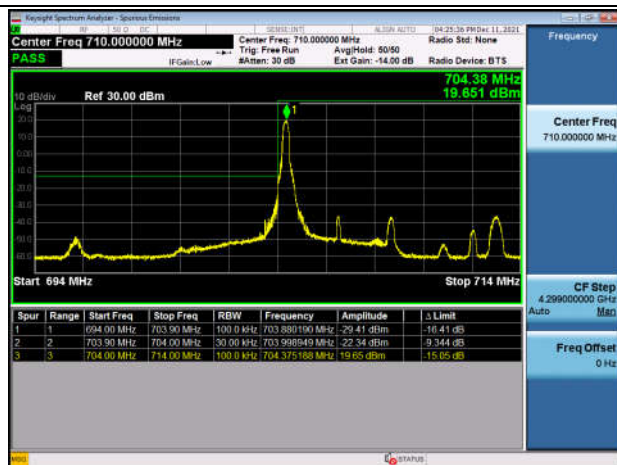

HighRange_FDD12_10MHz_711_OneRB
_high_Q16

HighRange_FDD12_10MHz_711_fullRB
_High_QPSK

HighRange_FDD12_10MHz_711_fullRB
_High_Q16

LowRange_FDD17_5MHz_706.5_OneRB
_low_QPSK

LowRange_FDD17_5MHz_706.5_OneRB
_low_Q16