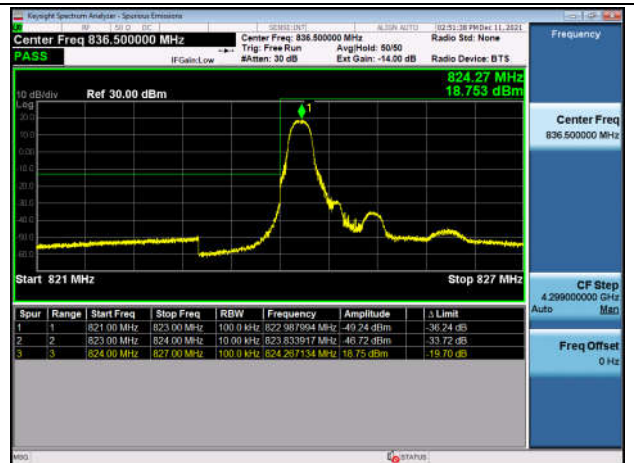

LowRange_FDD05_1.4MHz_824.7_fullRB
_Low_Q16