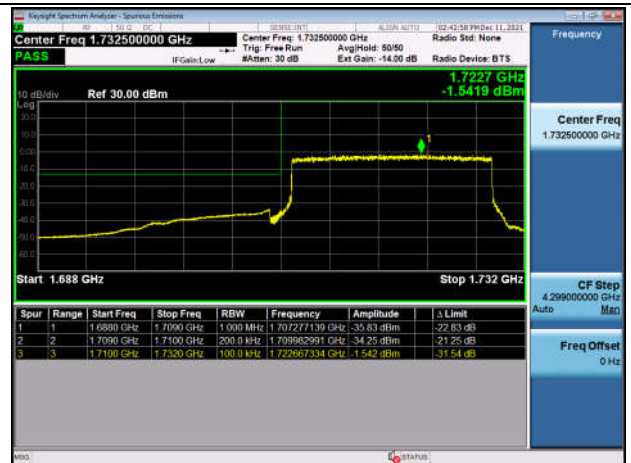

LowRange_FDD04_1.4MHz_1710.7_OneRB_low_Q16

LowRange_FDD04_1.4MHz_1710.7_fullRB
_Low_QPSK

LowRange_FDD04_1.4MHz_1710.7_fullRB
_Low_Q16

HighRange_FDD04_1.4MHz_1754.3_OneRB
_high_QPSK

HighRange_FDD04_1.4MHz_1754.3_OneRB
_high_Q16

HighRange_FDD04_1.4MHz_1754.3
_fullRB_High_QPSK

HighRange_FDD04_1.4MHz_1754.3
_fullRB_High_Q16

LowRange_FDD04_20MHz_1720_OneRB_low_QPSK

LowRange_FDD04_20MHz_1720_OneRB_low_Q16

LowRange_FDD04_20MHz_1720_fullIRB_Low_QPSK

LowRange_FDD04_20MHz_1720_fullIRB_Low_Q16

HighRange_FDD04_20MHz_1745_OneRB_high_QPSK

HighRange_FDD04_20MHz_1745_OneRB_high_Q16

HighRange_FDD04_20MHz_1745_fullRB
_High_QPSK

HighRange_FDD04_20MHz_1745_fullRB
_High_Q16