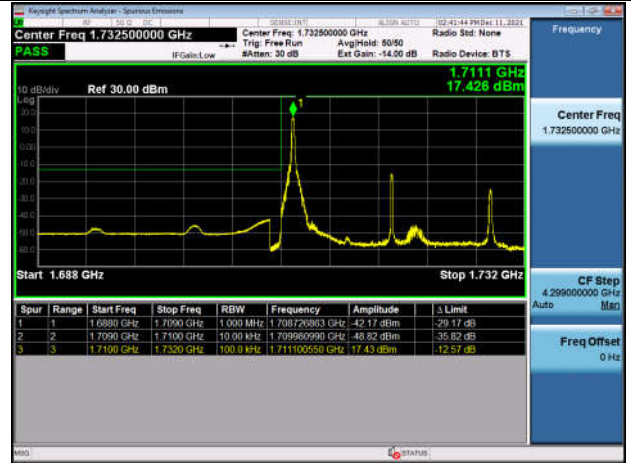

HighRange_FDD04_1.4MHz_1754.3
_fullRB_High_QPSK

HighRange_FDD04_1.4MHz_1754.3
_fullRB_High_Q16

LowRange_FDD04_20MHz_1720_OneRB_low_QPSK

LowRange_FDD04_20MHz_1720_OneRB_low_Q16

LowRange_FDD04_20MHz_1720_fullIRB_Low_QPSK

LowRange_FDD04_20MHz_1720_fullIRB_Low_Q16

HighRange_FDD04_20MHz_1745_OneRB_high_QPSK

HighRange_FDD04_20MHz_1745_OneRB_high_Q16

HighRange_FDD04_20MHz_1745_fullRB
_High_QPSK

HighRange_FDD04_20MHz_1745_fullRB
_High_Q16