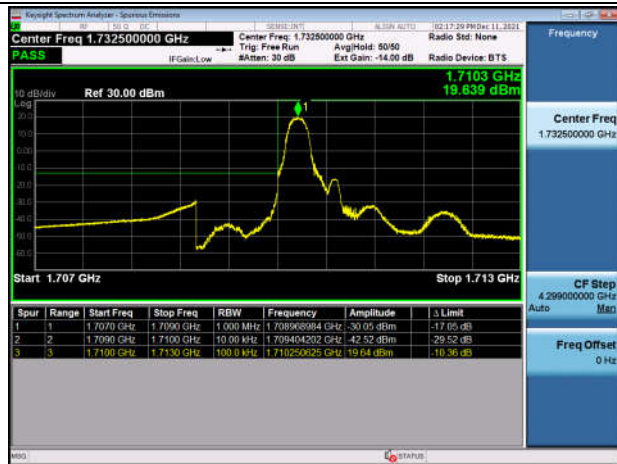

HighRange_FDD02_20MHz_1900_OneRB_high_QPSK

HighRange_FDD02_20MHz_1900_OneRB_high_Q16

HighRange_FDD02_20MHz_1900_fullIRB_High_QPSK

HighRange_FDD02_20MHz_1900_fullIRB_High_Q16

LowRange_FDD04_1.4MHz_1710.7_OneRB_low_QPSK

LowRange_FDD04_1.4MHz_1710.7_OneRB_low_Q16

LowRange_FDD04_1.4MHz_1710.7_fullRB
_Low_QPSK

LowRange_FDD04_1.4MHz_1710.7_fullRB
_Low_Q16

HighRange_FDD04_1.4MHz_1754.3_OneRB
_high_QPSK

HighRange_FDD04_1.4MHz_1754.3_OneRB
_high_Q16