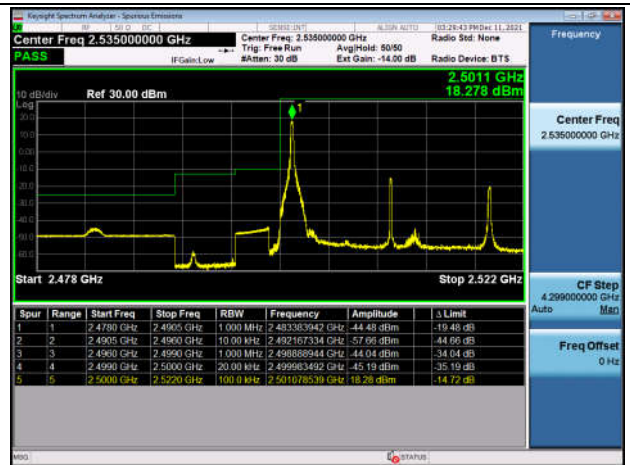

LowRange_FDD07_20MHz_2510_OneRB
_low_Q16