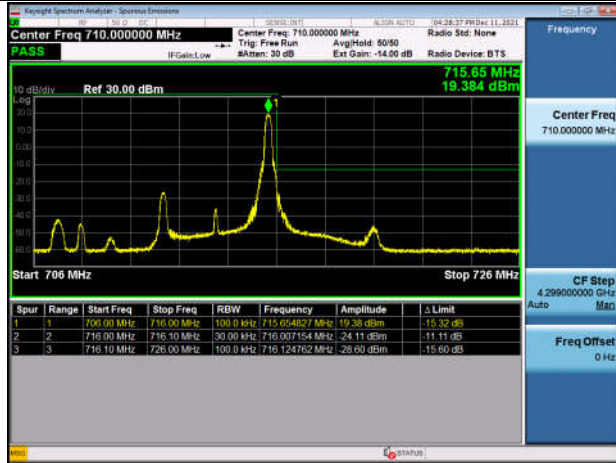

LowRange_FDD17_5MHz_706.5_fullRB
_Low_QPSK

LowRange_FDD17_5MHz_706.5_fullRB
_Low_Q16

HighRange_FDD17_5MHz_713.5_OneRB_high_QPSK

HighRange_FDD17_5MHz_713.5_OneRB_high_Q16

HighRange_FDD17_5MHz_713.5_fullRB_High_QPSK