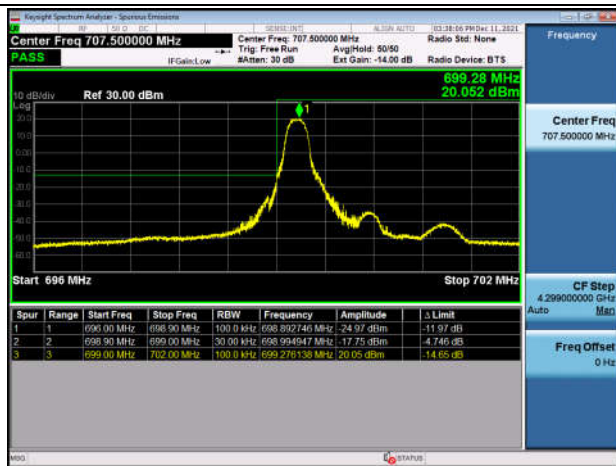

LowRange_FDD12_1.4MHz_699.7_OneRB_low_QPSK