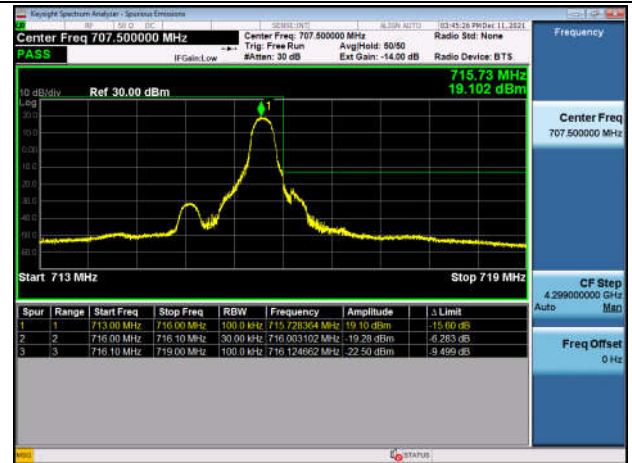

HighRange_FDD12_1.4MHz_715.3_OneRB
_high_Q16