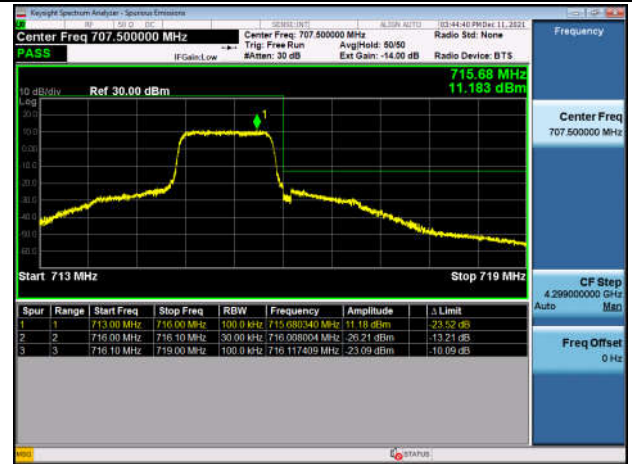

LowRange_FDD12_1.4MHz_699.7_fullRB
_Low_Q16

HighRange_FDD12_1.4MHz_715.3_OneRB
_high_QPSK

HighRange_FDD12_1.4MHz_715.3_OneRB
_high_Q16

HighRange_FDD12_1.4MHz_715.3_fullRB
_High_QPSK

HighRange_FDD12_1.4MHz_715.3_fullRB
_High_Q16