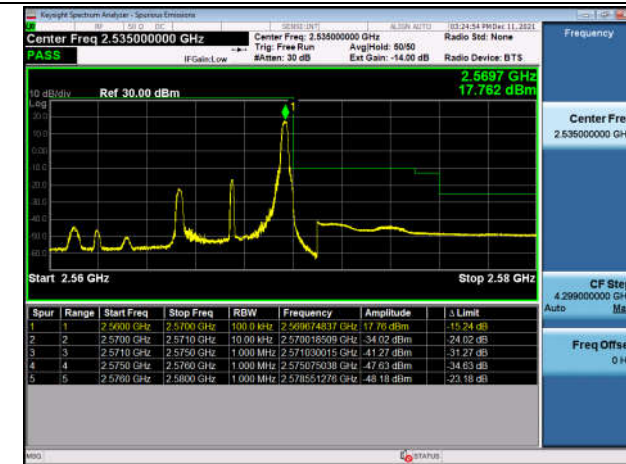

HighRange_FDD07_5MHz_2567.5_OneRB
_high_Q16