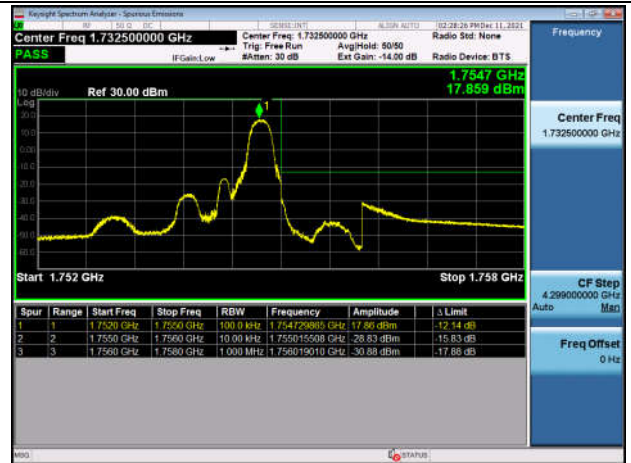

LowRange_FDD04_1.4MHz_1710.7_OneRB_low_Q16

LowRange_FDD04_1.4MHz_1710.7_fullRB
_Low_QPSK

LowRange_FDD04_1.4MHz_1710.7_fullRB
_Low_Q16

HighRange_FDD04_1.4MHz_1754.3_OneRB
_high_QPSK

HighRange_FDD04_1.4MHz_1754.3_OneRB
_high_Q16

HighRange_FDD04_1.4MHz_1754.3
_fullRB_High_QPSK

HighRange_FDD04_1.4MHz_1754.3
_fullRB_High_Q16

LowRange_FDD04_20MHz_1720_OneRB_low_QPSK

LowRange_FDD04_20MHz_1720_OneRB_low_Q16

LowRange_FDD04_20MHz_1720_fullIRB_Low_QPSK