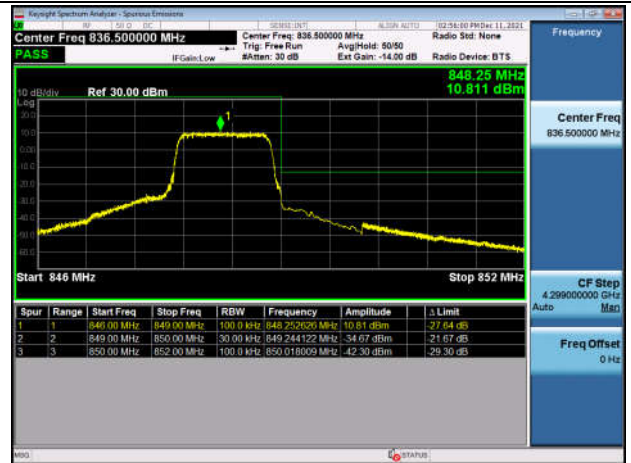

LowRange_FDD05_1.4MHz_824.7_fullRB
_Low_QPSK

LowRange_FDD05_1.4MHz_824.7_fullRB
_Low_Q16

LowRange_FDD05_1.4MHz_824.7_fullRB
_Low_QPSK

LowRange_FDD05_1.4MHz_824.7_fullRB
_Low_Q16

HighRange_FDD05_1.4MHz_848.3_OneRB_high_QPSK

HighRange_FDD05_1.4MHz_848.3_OneRB_high_Q16

HighRange_FDD05_1.4MHz_848.3_fullIRB_High_QPSK

HighRange_FDD05_1.4MHz_848.3_fullIRB_High_Q16

LowRange_FDD05_10MHz_829_OneRB_low_QPSK

LowRange_FDD05_10MHz_829_OneRB_low_Q16