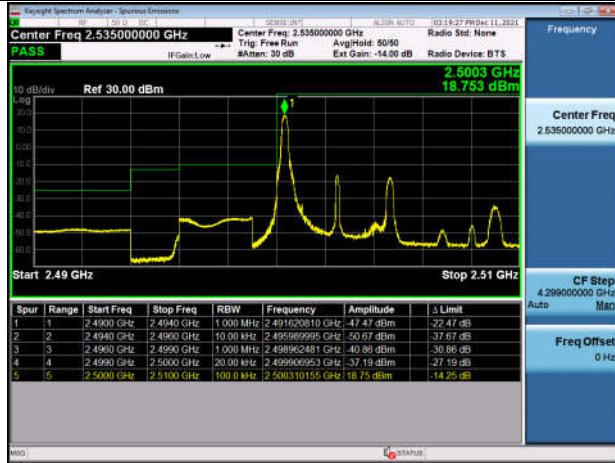

LowRange_FDD05_10MHz_829_fullRB
_Low_QPSK

LowRange_FDD05_10MHz_829_fullRB
_Low_Q16

HighRange_FDD5_10MHz_844_OneRB
_high_QPSK

HighRange_FDD5_10MHz_844_OneRB
_high_Q16

HighRange_FDD05_10MHz_844_fullRB
_High_QPSK

HighRange_FDD05_10MHz_844_fullRB
_High_Q16

LowRange_FDD07_5MHz_2502.5_OneRB
_low_QPSK

LowRange_FDD07_5MHz_2502.5_OneRB
_low_Q16

LowRange_FDD07_5MHz_2502.5_fullIRB
_Low_QPSK

LowRange_FDD07_5MHz_2502.5_fullIRB
_Low_Q16