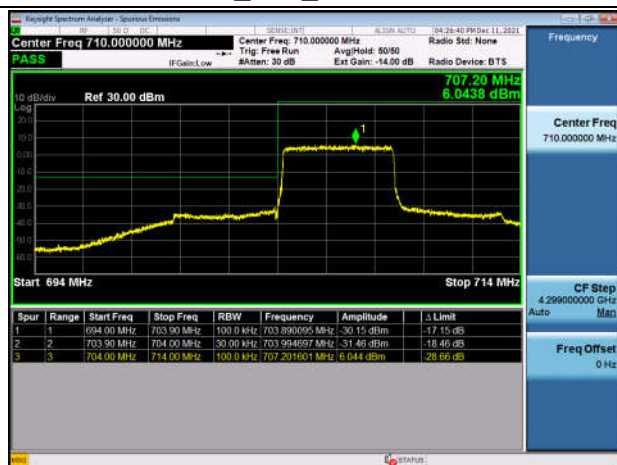

LowRange_FDD17_5MHz_706.5_fullRB
_Low_QPSK