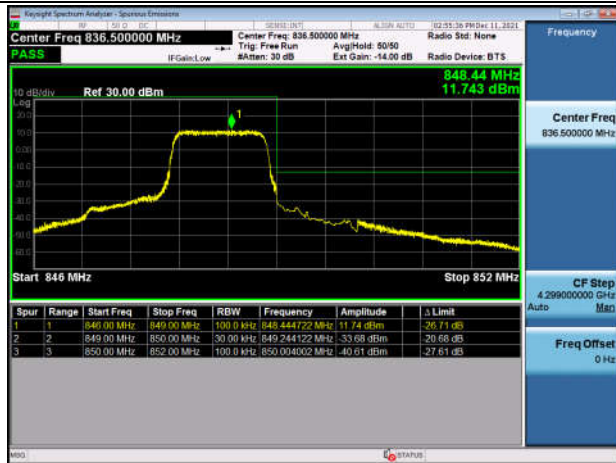

LowRange_FDD05_1.4MHz_824.7_fullRB
_Low_QPSK

LowRange_FDD05_1.4MHz_824.7_fullRB
_Low_Q16

LowRange_FDD05_1.4MHz_824.7_fullRB
_Low_QPSK

LowRange_FDD05_1.4MHz_824.7_fullRB
_Low_Q16

HighRange_FDD05_1.4MHz_848.3_OneRB_high_QPSK

HighRange_FDD05_1.4MHz_848.3_OneRB_high_Q16

HighRange_FDD05_1.4MHz_848.3_fullIRB_High_QPSK

HighRange_FDD05_1.4MHz_848.3_fullIRB_High_Q16

LowRange_FDD05_10MHz_829_OneRB_low_QPSK

LowRange_FDD05_10MHz_829_OneRB_low_Q16