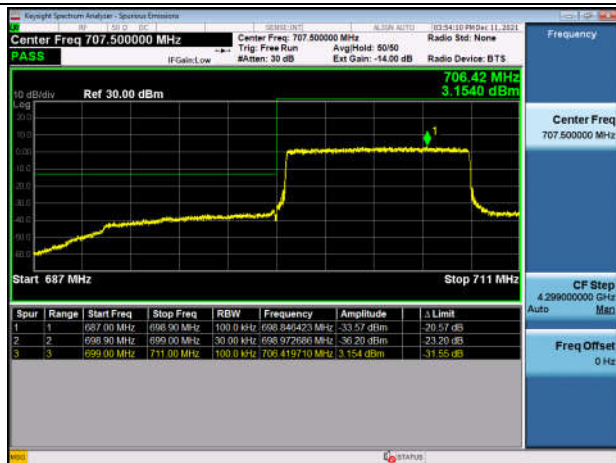

LowRange_FDD12_10MHz_704_fullRB
_Low_QPSK