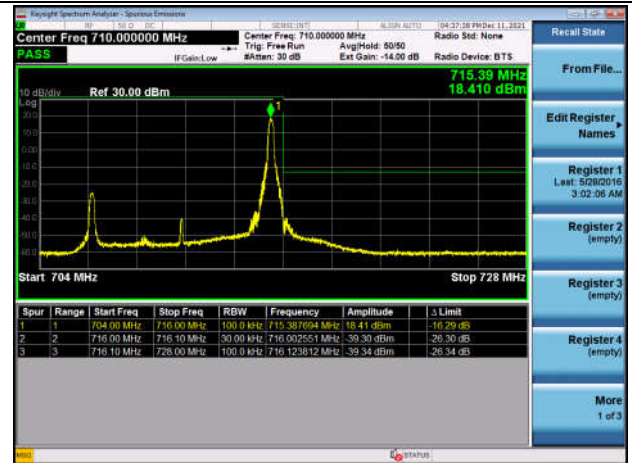

HighRange_FDD17_10MHz_711_OneRB
_high_Q16