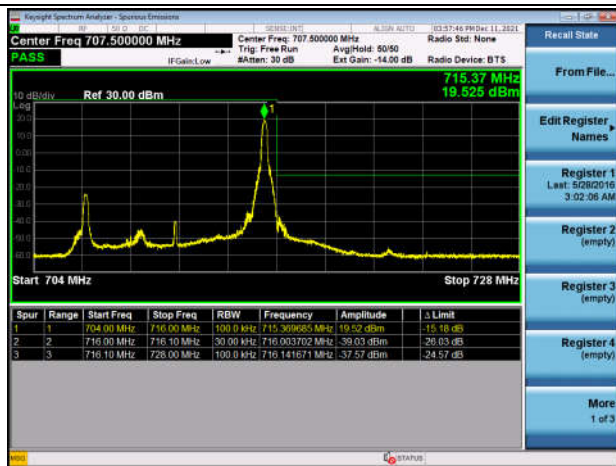

LowRange_FDD12_10MHz_704_OneRB
_low_QPSK

LowRange_FDD12_10MHz_704_OneRB
_low_Q16

LowRange_FDD12_10MHz_704_fullRB
_Low_QPSK

LowRange_FDD12_10MHz_704_fullRB
_Low_Q16

HighRange_FDD12_10MHz_711_OneRB
_high_QPSK