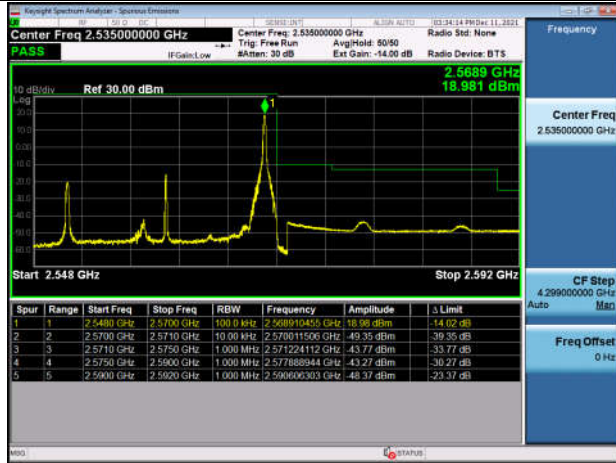

LowRange_FDD07_20MHz_2510_OneRB
_low_Q16

LowRange_FDD07_20MHz_2510_fullIRB
_Low_QPSK

LowRange_FDD07_20MHz_2510_fullIRB
_Low_Q16

HighRange_FDD07_20MHz_2560_OneRB_high_QPSK

HighRange_FDD07_20MHz_2560_OneRB_high_Q16