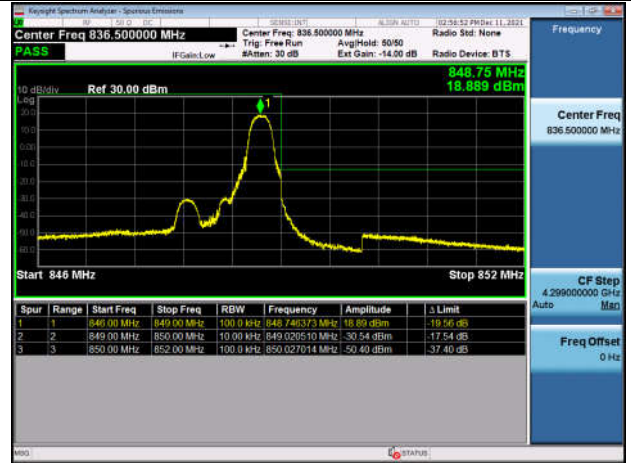

HighRange_FDD05_1.4MHz_848.3_OneRB_high_Q16