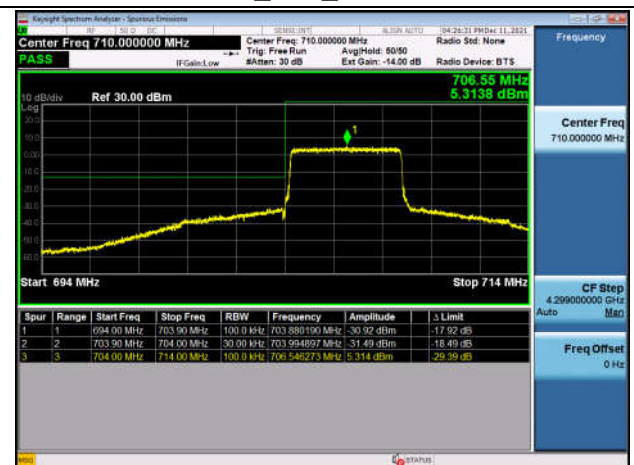

LowRange_FDD17_5MHz_706.5_fullRB
_Low_Q16