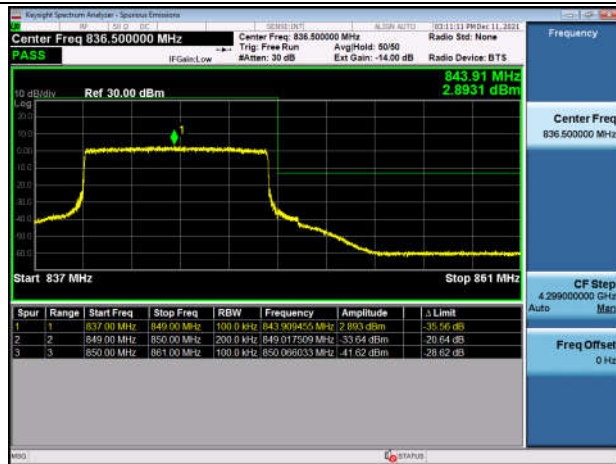

LowRange_FDD05_10MHz_829_fullRB
_Low_QPSK

LowRange_FDD05_10MHz_829_fullRB
_Low_Q16

HighRange_FDD5_10MHz_844_OneRB
_high_QPSK

HighRange_FDD5_10MHz_844_OneRB
_high_Q16

HighRange_FDD05_10MHz_844_fullRB
_High_QPSK

HighRange_FDD05_10MHz_844_fullRB
_High_Q16

LowRange_FDD07_5MHz_2502.5_OneRB
_low_QPSK

LowRange_FDD07_5MHz_2502.5_OneRB
_low_Q16

LowRange_FDD07_5MHz_2502.5_fullIRB
_Low_QPSK

LowRange_FDD07_5MHz_2502.5_fullIRB
_Low_Q16