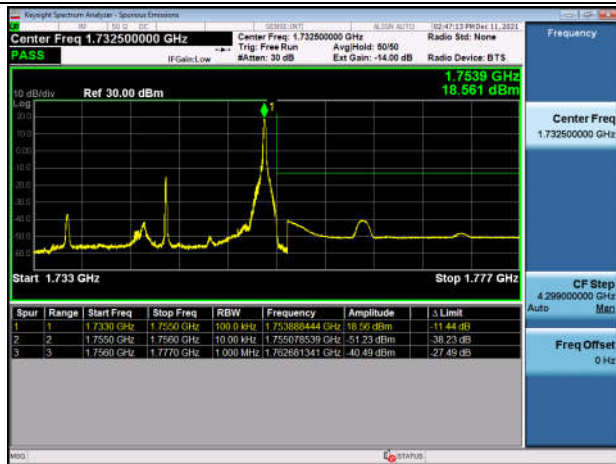

HighRange_FDD04_1.4MHz_1754.3
_fullRB_High_QPSK

HighRange_FDD04_1.4MHz_1754.3
_fullRB_High_Q16

LowRange_FDD04_20MHz_1720_OneRB_low_QPSK

LowRange_FDD04_20MHz_1720_OneRB_low_Q16

LowRange_FDD04_20MHz_1720_fullIRB_Low_QPSK

LowRange_FDD04_20MHz_1720_fullIRB_Low_Q16

HighRange_FDD04_20MHz_1745_OneRB_high_QPSK

HighRange_FDD04_20MHz_1745_OneRB_high_Q16

HighRange_FDD04_20MHz_1745_fullRB
_High_QPSK

HighRange_FDD04_20MHz_1745_fullRB
_High_Q16