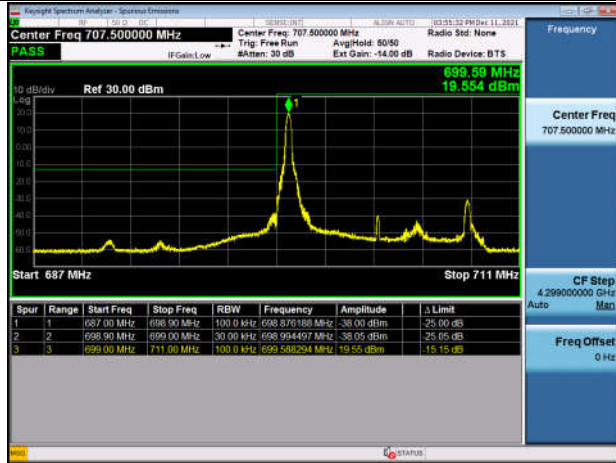

LowRange_FDD12_10MHz_704_OneRB
_low_QPSK