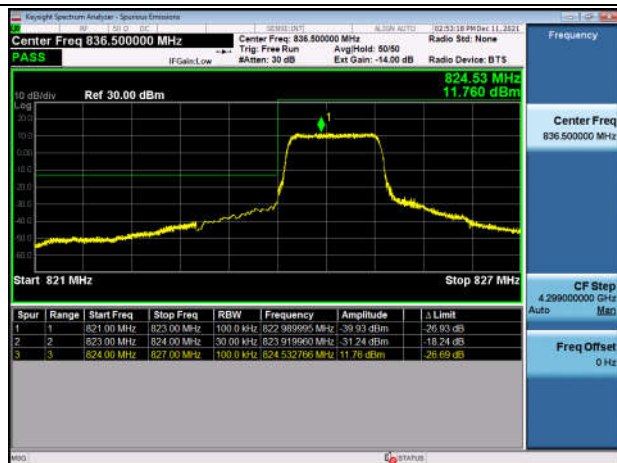

LowRange_FDD04_20MHz_1720_fullIRB_Low_Q16

HighRange_FDD04_20MHz_1745_OneRB_high_QPSK

HighRange_FDD04_20MHz_1745_OneRB_high_Q16

HighRange_FDD04_20MHz_1745_fullRB
_High_QPSK

HighRange_FDD04_20MHz_1745_fullRB
_High_Q16

LowRange_FDD05_1.4MHz_824.7_fullRB
_Low_QPSK

LowRange_FDD05_1.4MHz_824.7_fullRB
_Low_Q16

LowRange_FDD05_1.4MHz_824.7_fullRB
_Low_QPSK

LowRange_FDD05_1.4MHz_824.7_fullRB
_Low_Q16

HighRange_FDD05_1.4MHz_848.3_OneRB_high_QPSK