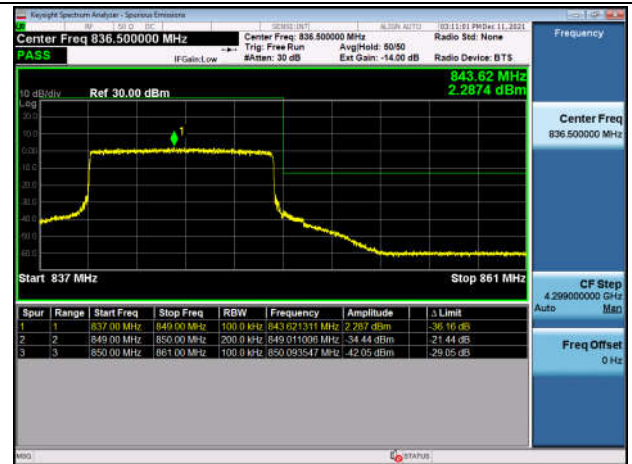

LowRange_FDD05_10MHz_829_fullRB
_Low_QPSK

LowRange_FDD05_10MHz_829_fullRB
_Low_Q16

HighRange_FDD5_10MHz_844_OneRB
_high_QPSK

HighRange_FDD5_10MHz_844_OneRB
_high_Q16

HighRange_FDD05_10MHz_844_fullRB
_High_QPSK

HighRange_FDD05_10MHz_844_fullRB
_High_Q16

LowRange_FDD07_5MHz_2502.5_OneRB
_low_QPSK

LowRange_FDD07_5MHz_2502.5_OneRB
_low_Q16

LowRange_FDD07_5MHz_2502.5_fullIRB
_Low_QPSK

LowRange_FDD07_5MHz_2502.5_fullIRB
_Low_Q16