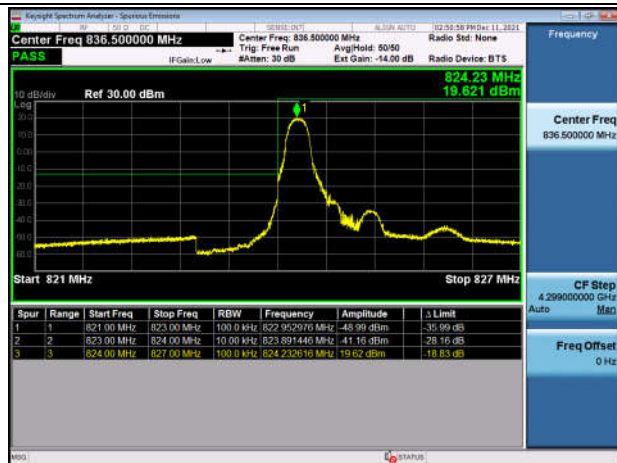

LowRange_FDD05_1.4MHz_824.7_fullRB
_Low_QPSK