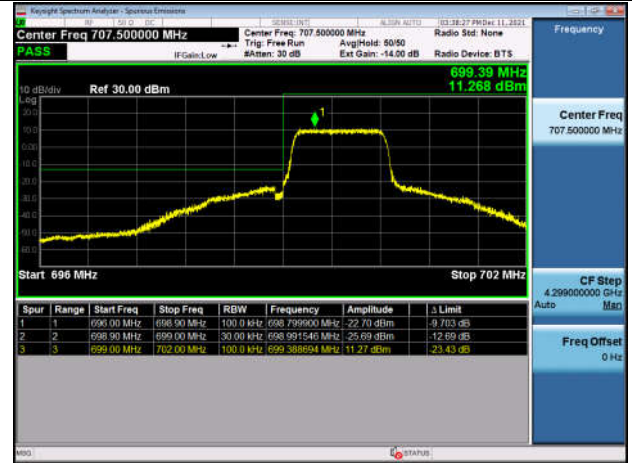

LowRange_FDD12_1.4MHz_699.7_fullRB
_Low_Q16