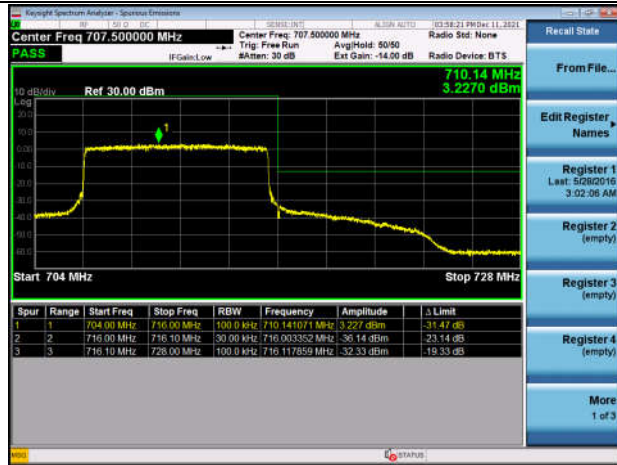

HighRange_FDD12_10MHz_711_fullRB
_High_QPSK