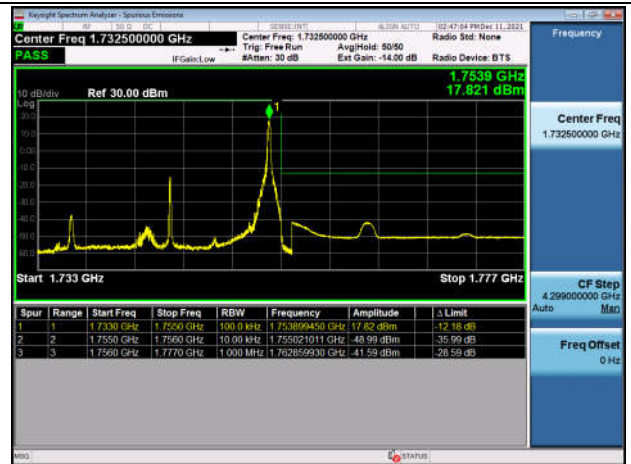

HighRange_FDD04_1.4MHz_1754.3
_fullRB_High_QPSK

HighRange_FDD04_1.4MHz_1754.3
_fullRB_High_Q16

LowRange_FDD04_20MHz_1720_OneRB_low_QPSK

LowRange_FDD04_20MHz_1720_OneRB_low_Q16

LowRange_FDD04_20MHz_1720_fullIRB_Low_QPSK

LowRange_FDD04_20MHz_1720_fullIRB_Low_Q16

HighRange_FDD04_20MHz_1745_OneRB_high_QPSK

HighRange_FDD04_20MHz_1745_OneRB_high_Q16

HighRange_FDD04_20MHz_1745_fullRB
_High_QPSK

HighRange_FDD04_20MHz_1745_fullRB
_High_Q16