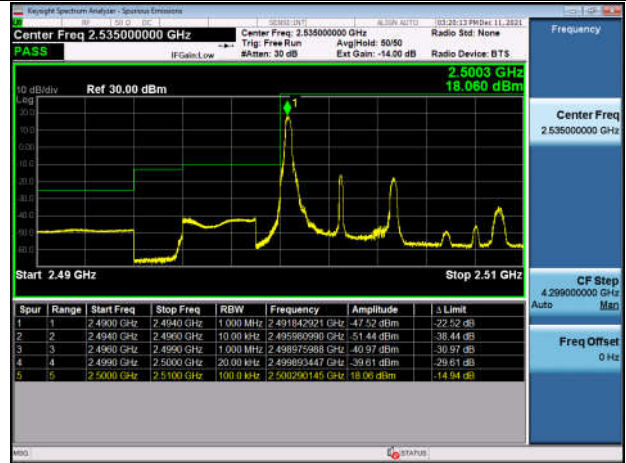

HighRange_FDD05_10MHz_844_fullRB
_High_Q16

LowRange_FDD07_5MHz_2502.5_OneRB
_low_QPSK

LowRange_FDD07_5MHz_2502.5_OneRB
_low_Q16

LowRange_FDD07_5MHz_2502.5_fullIRB
_Low_QPSK

LowRange_FDD07_5MHz_2502.5_fullIRB
_Low_Q16