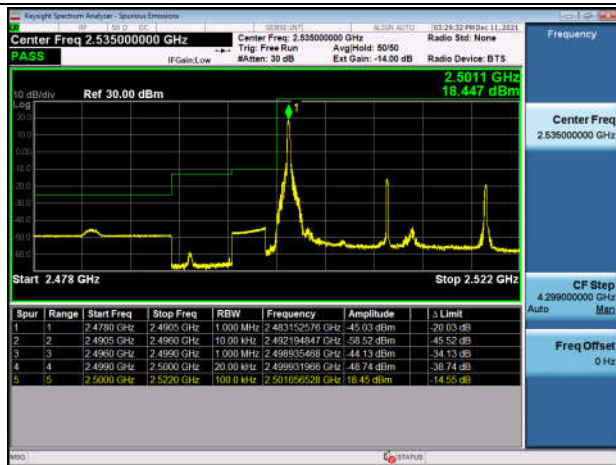

HighRange_FDD07_5MHz_2567.5_OneRB
_high_QPSK

HighRange_FDD07_5MHz_2567.5_OneRB
_high_Q16

HighRange_FDD07_5MHz_2567.5_fullIRB
_High_QPSK

HighRange_FDD07_5MHz_2567.5_fullIRB
_High_Q16

LowRange_FDD07_20MHz_2510_OneRB
_low_QPSK