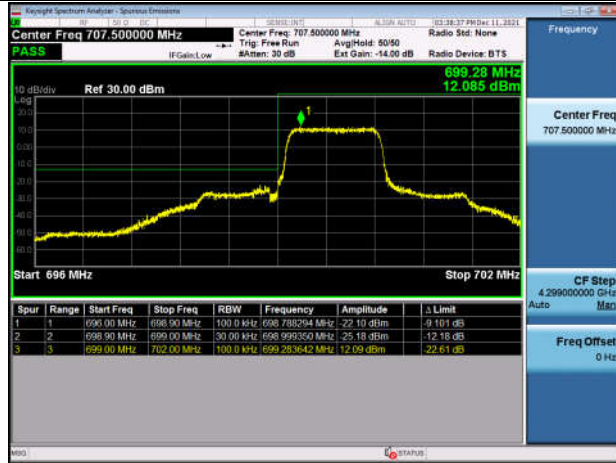

HighRange_FDD07_20MHz_2560_fullIRB_High_QPSK

HighRange_FDD07_20MHz_2560_fullIRB_High_Q16

LowRange_FDD12_1.4MHz_699.7_OneRB_low_QPSK

LowRange_FDD12_1.4MHz_699.7_OneRB_low_Q16

LowRange_FDD12_1.4MHz_699.7_fullRB
_Low_QPSK