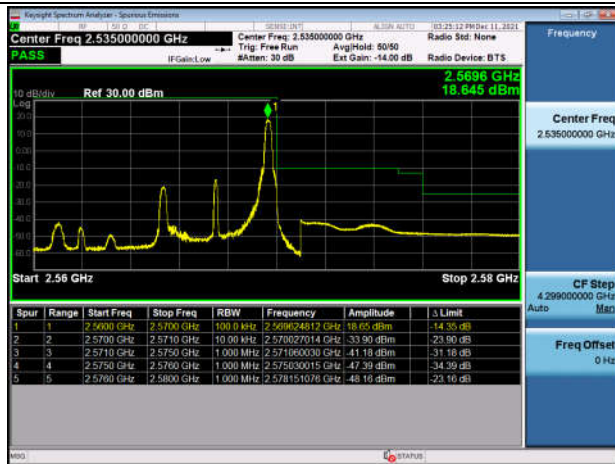

HighRange_FDD07_5MHz_2567.5_OneRB
_high_QPSK