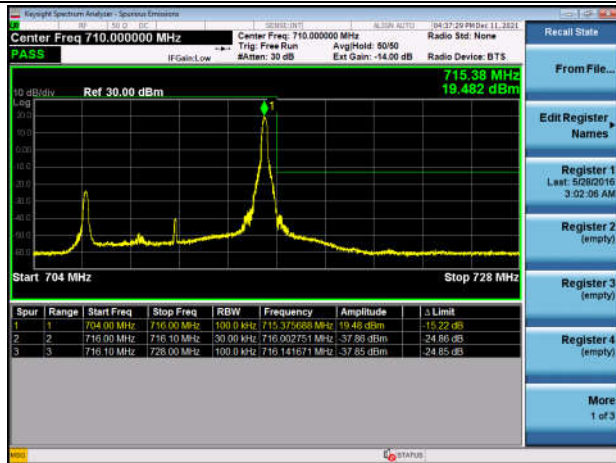

HighRange_FDD17_10MHz_711_OneRB
_high_QPSK