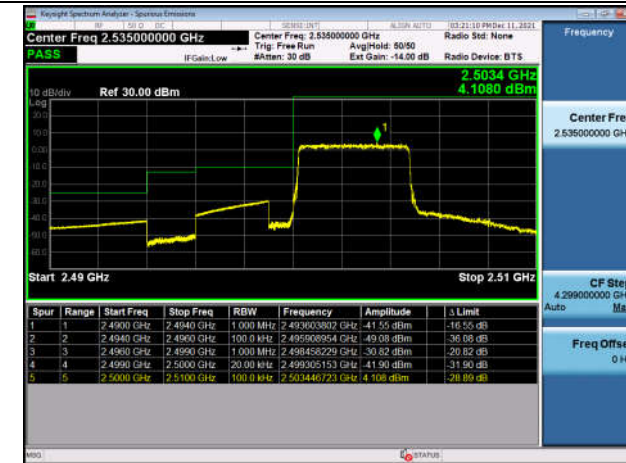

HighRange_FDD05_10MHz_844_fullRB
_High_Q16

LowRange_FDD07_5MHz_2502.5_OneRB
_low_QPSK

LowRange_FDD07_5MHz_2502.5_OneRB
_low_Q16

LowRange_FDD07_5MHz_2502.5_fullIRB
_Low_QPSK

LowRange_FDD07_5MHz_2502.5_fullIRB
_Low_Q16