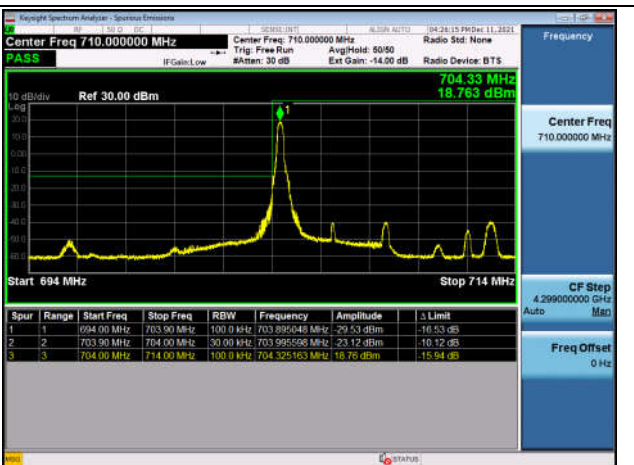

HighRange_FDD12_10MHz_711_OneRB
_high_Q16

HighRange_FDD12_10MHz_711_fullRB
_High_QPSK

HighRange_FDD12_10MHz_711_fullRB
_High_Q16

LowRange_FDD17_5MHz_706.5_OneRB
_low_QPSK

LowRange_FDD17_5MHz_706.5_OneRB
_low_Q16