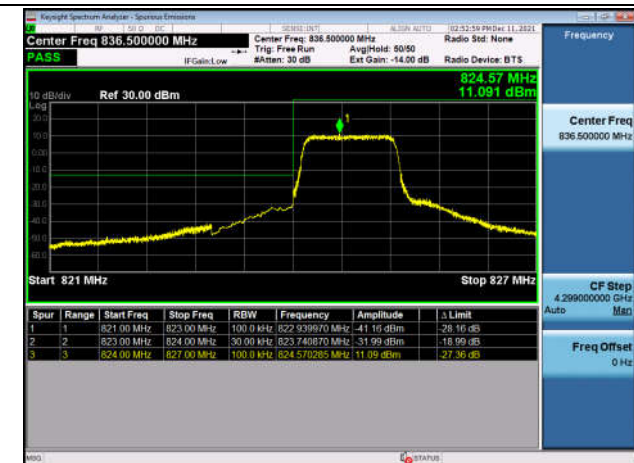

LowRange_FDD05_1.4MHz_824.7_fullRB
_Low_QPSK

LowRange_FDD05_1.4MHz_824.7_fullRB
_Low_Q16

LowRange_FDD05_1.4MHz_824.7_fullRB
_Low_QPSK

LowRange_FDD05_1.4MHz_824.7_fullRB
_Low_Q16

HighRange_FDD05_1.4MHz_848.3_OneRB_high_QPSK

HighRange_FDD05_1.4MHz_848.3_OneRB_high_Q16

HighRange_FDD05_1.4MHz_848.3_fullIRB_High_QPSK

HighRange_FDD05_1.4MHz_848.3_fullIRB_High_Q16

LowRange_FDD05_10MHz_829_OneRB_low_QPSK

LowRange_FDD05_10MHz_829_OneRB_low_Q16