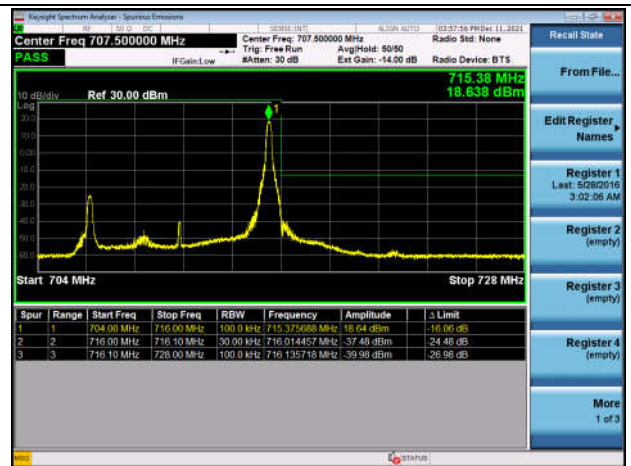

HighRange_FDD12_10MHz_711_OneRB
_high_Q16