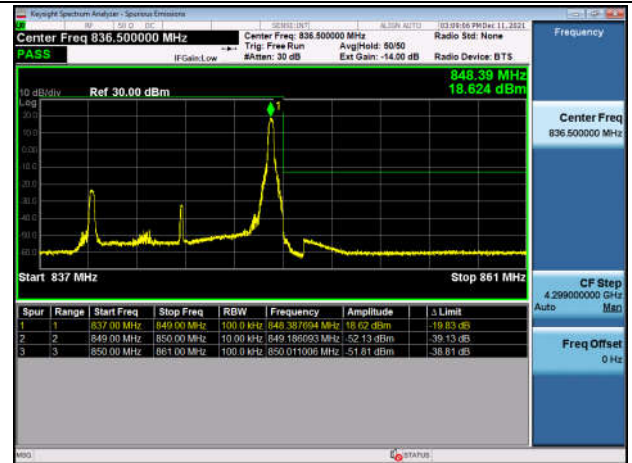

LowRange_FDD05_10MHz_829_fullRB
_Low_QPSK

LowRange_FDD05_10MHz_829_fullRB
_Low_Q16

HighRange_FDD5_10MHz_844_OneRB
_high_QPSK

HighRange_FDD5_10MHz_844_OneRB
_high_Q16

HighRange_FDD05_10MHz_844_fullRB
_High_QPSK