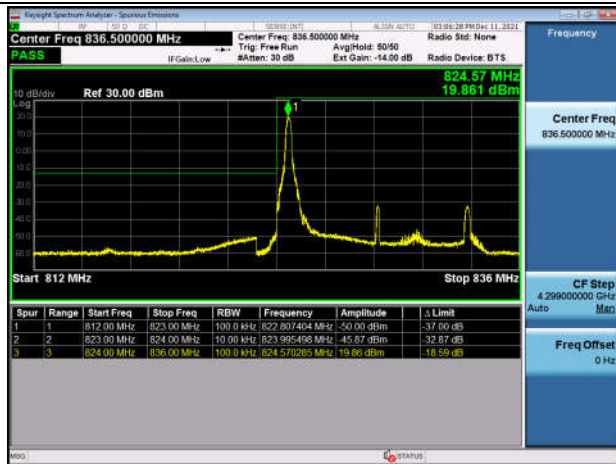

HighRange_FDD05_1.4MHz_848.3_OneRB_high_Q16

HighRange_FDD05_1.4MHz_848.3_fullIRB_High_QPSK

HighRange_FDD05_1.4MHz_848.3_fullIRB_High_Q16

LowRange_FDD05_10MHz_829_OneRB_low_QPSK

LowRange_FDD05_10MHz_829_OneRB_low_Q16