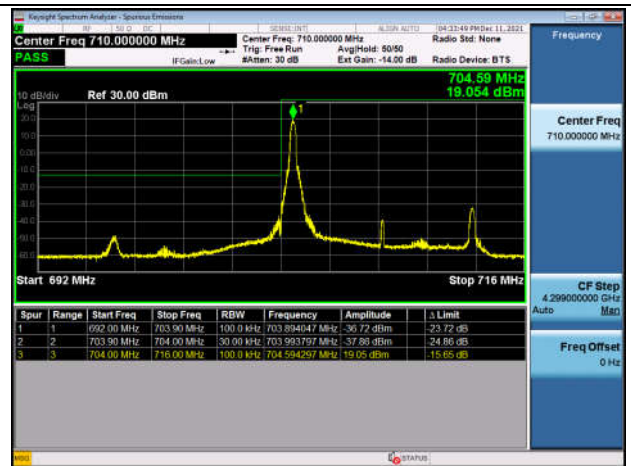

LowRange_FDD17_10MHz_709_OneRB_low_Q16