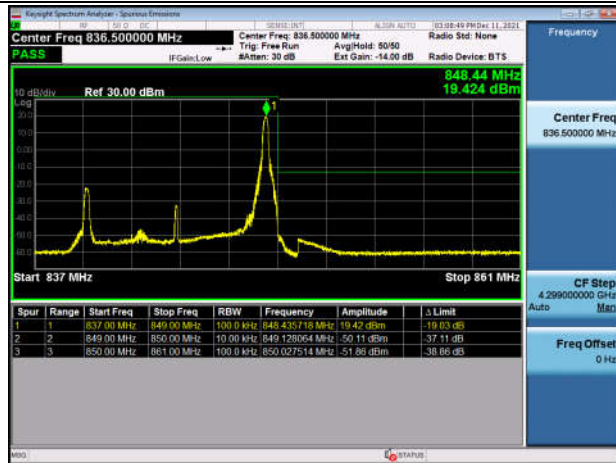

HighRange_FDD5_10MHz_844_OneRB
_high_QPSK