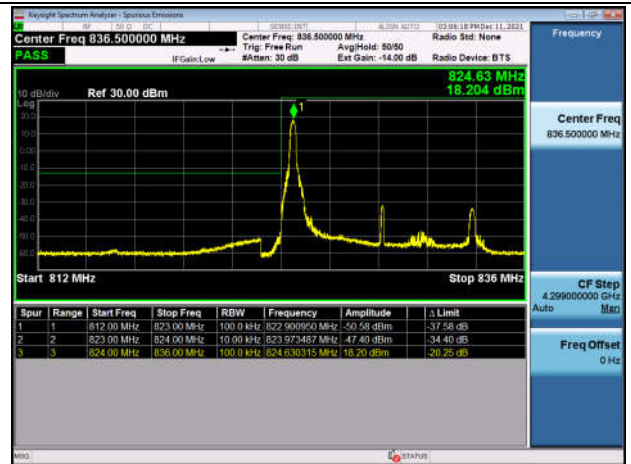

HighRange_FDD05_1.4MHz_848.3_OneRB_high_Q16

HighRange_FDD05_1.4MHz_848.3_fullIRB_High_QPSK

HighRange_FDD05_1.4MHz_848.3_fullIRB_High_Q16

LowRange_FDD05_10MHz_829_OneRB_low_QPSK

LowRange_FDD05_10MHz_829_OneRB_low_Q16