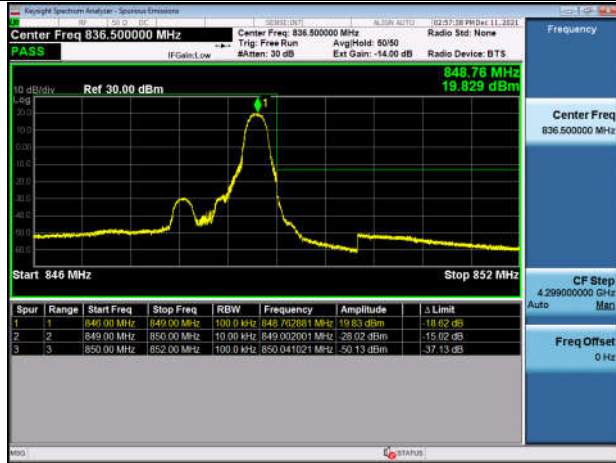

LowRange_FDD05_1.4MHz_824.7_fullRB
_Low_QPSK

LowRange_FDD05_1.4MHz_824.7_fullRB
_Low_Q16

LowRange_FDD05_1.4MHz_824.7_fullRB
_Low_QPSK

LowRange_FDD05_1.4MHz_824.7_fullRB
_Low_Q16

HighRange_FDD05_1.4MHz_848.3_OneRB_high_QPSK

HighRange_FDD05_1.4MHz_848.3_OneRB_high_Q16

HighRange_FDD05_1.4MHz_848.3_fullIRB_High_QPSK

HighRange_FDD05_1.4MHz_848.3_fullIRB_High_Q16

LowRange_FDD05_10MHz_829_OneRB_low_QPSK

LowRange_FDD05_10MHz_829_OneRB_low_Q16