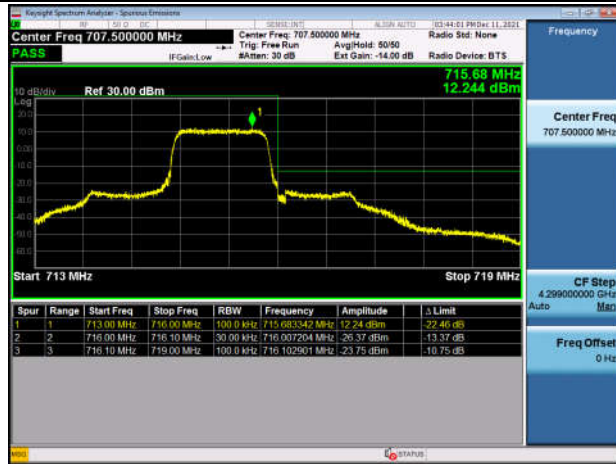

LowRange_FDD12_1.4MHz_699.7_fullRB
_Low_Q16

HighRange_FDD12_1.4MHz_715.3_OneRB
_high_QPSK

HighRange_FDD12_1.4MHz_715.3_OneRB
_high_Q16

HighRange_FDD12_1.4MHz_715.3_fullRB
_High_QPSK

HighRange_FDD12_1.4MHz_715.3_fullRB
_High_Q16