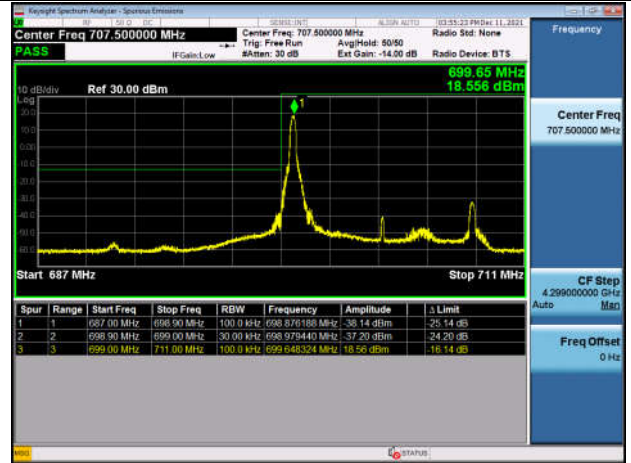

LowRange_FDD12_10MHz_704_OneRB
_low_Q16