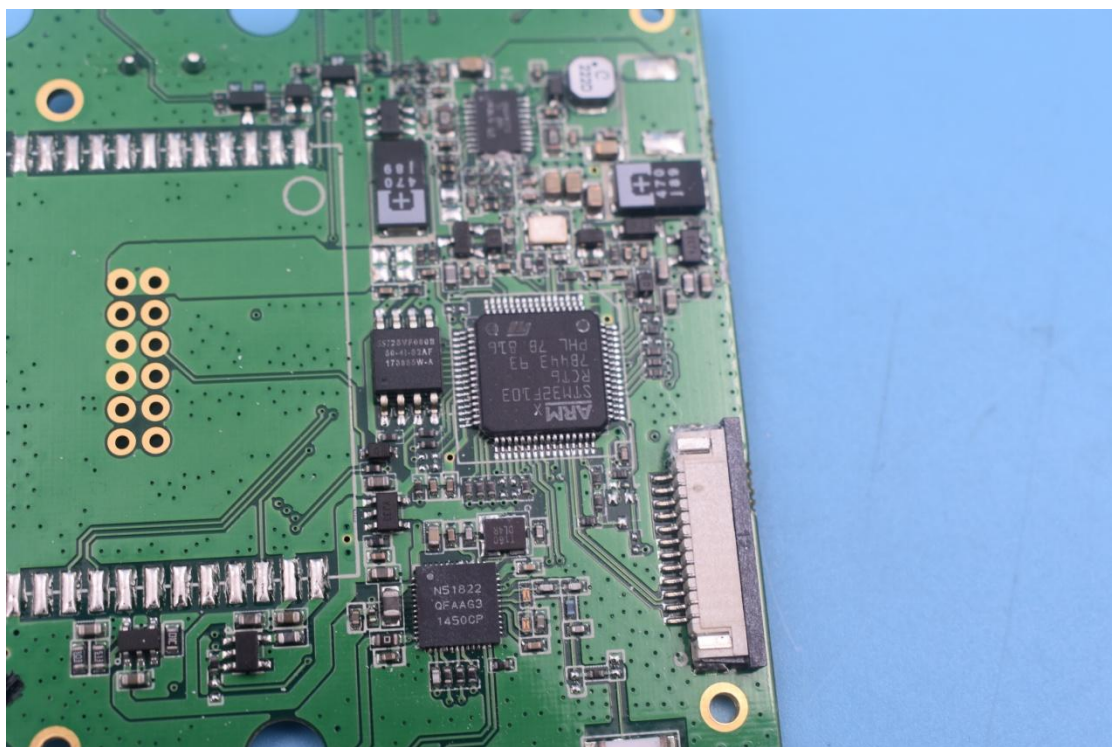

FCC ID:2AC6AR6

Internal Photos

1. EUT uncover view

2. Antenna view