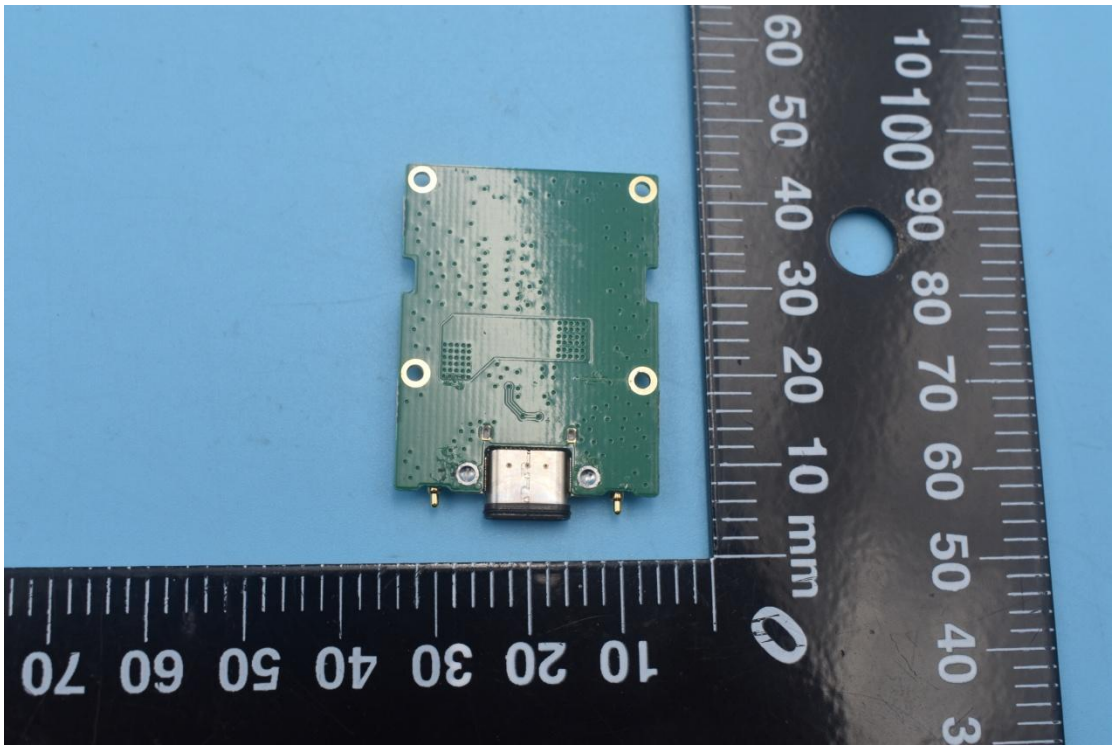

FCC ID:2AC6AR6

Internal Photos

1. EUT uncover view

2. Antenna view