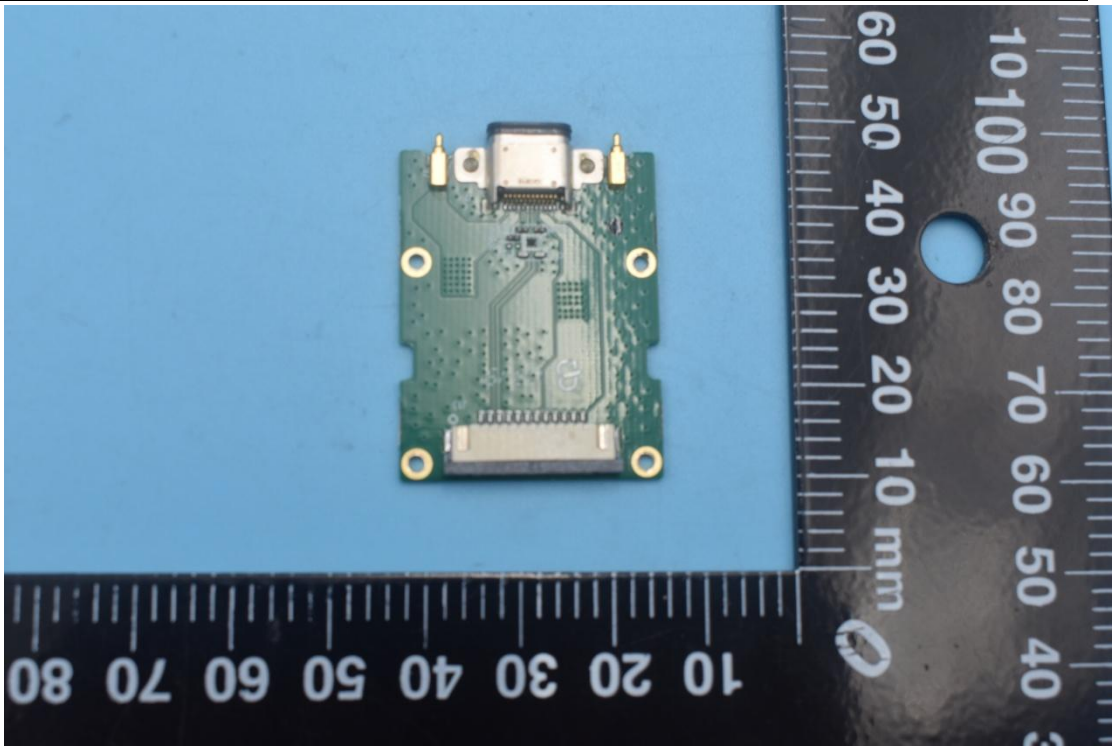

FCC ID:2AC6AR6

Internal Photos

1. EUT uncover view

2. Antenna view