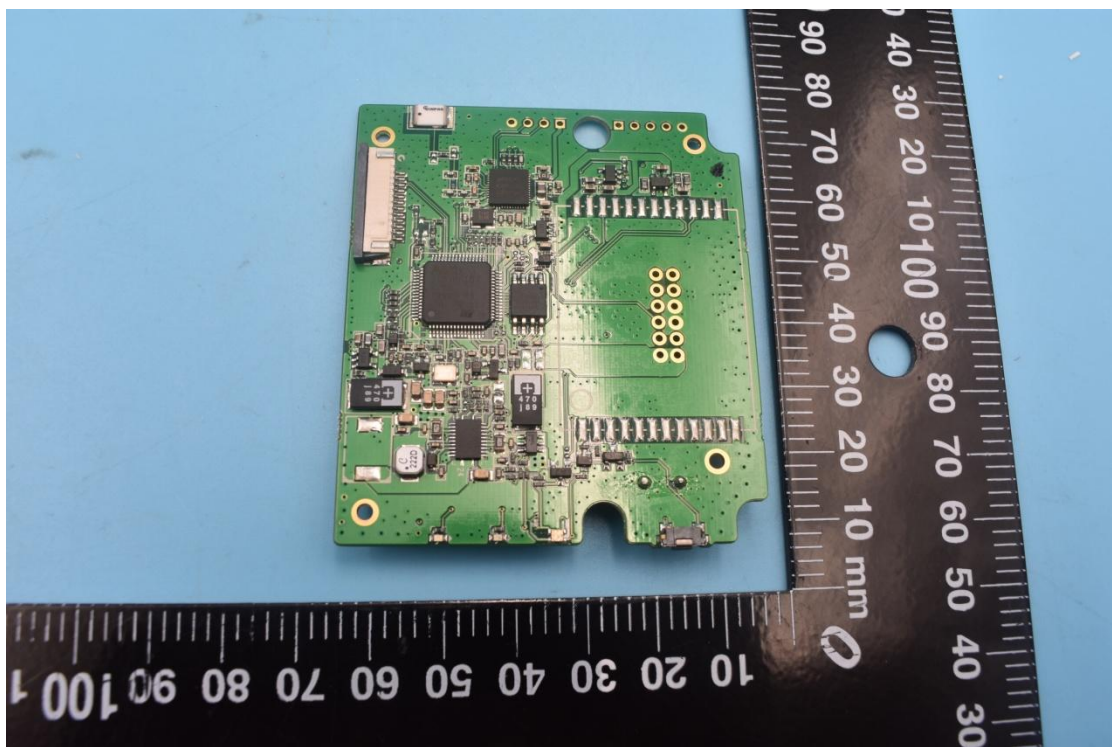

FCC ID:2AC6AR6

Internal Photos

1. EUT uncover view

2. Antenna view