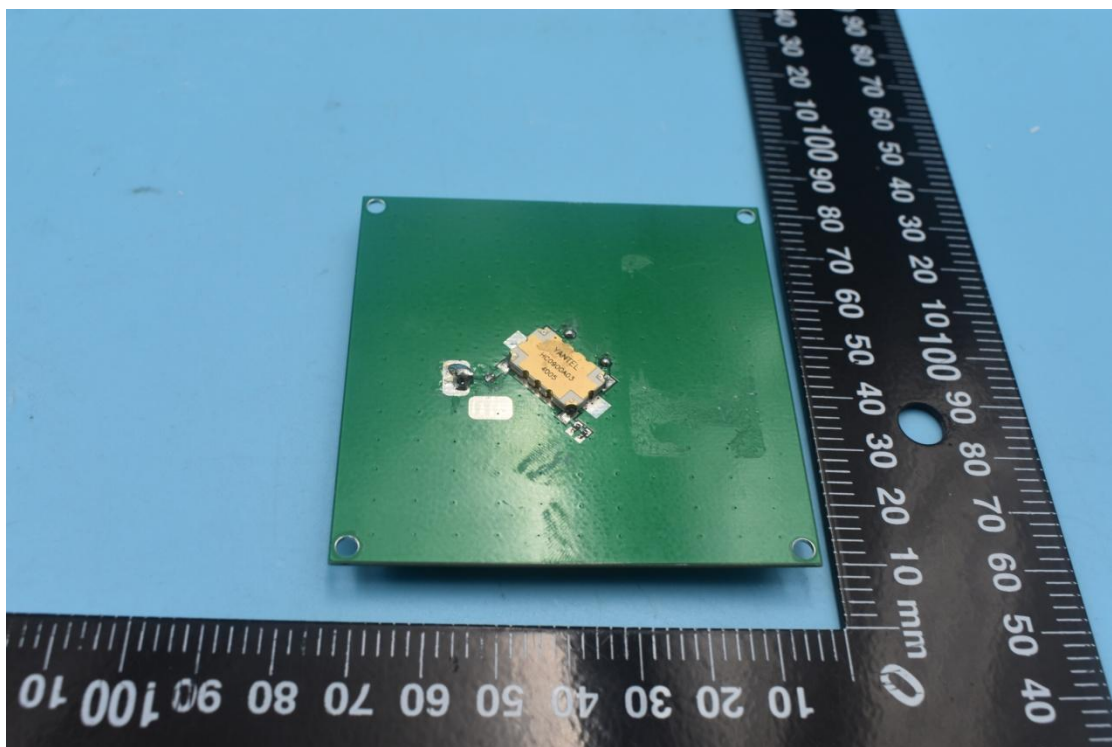

FCC ID:2AC6AR6

Internal Photos

1. EUT uncover view

2. Antenna view