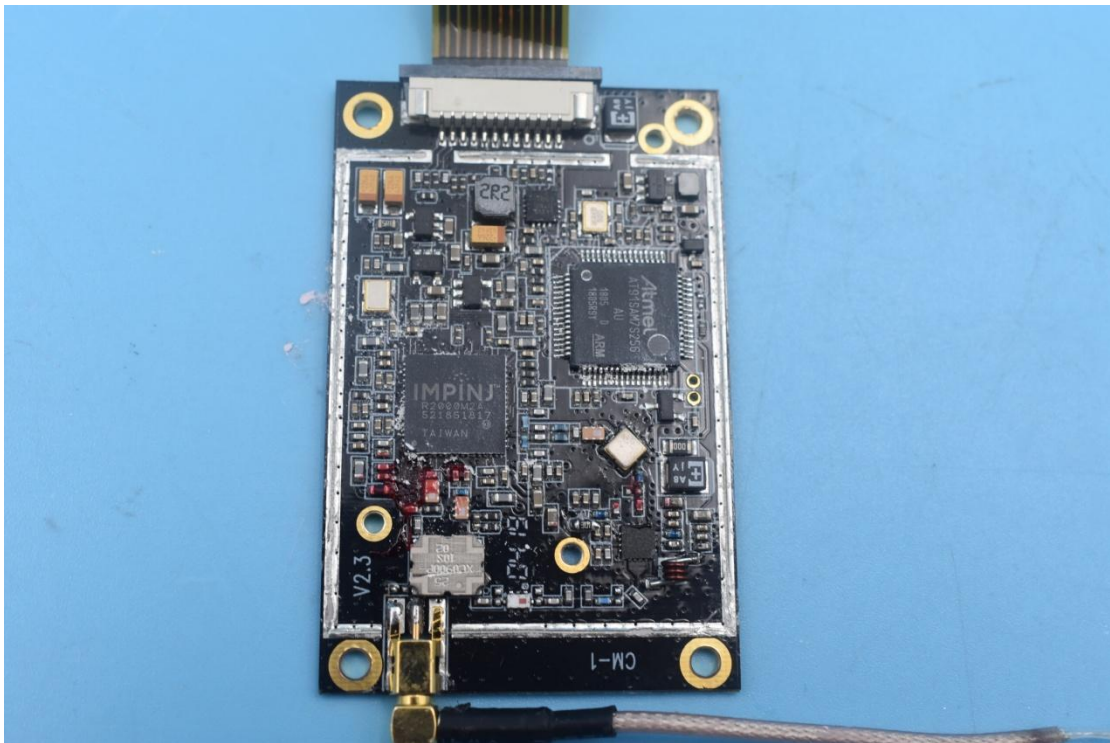

FCC ID:2AC6AR6

Internal Photos

1. EUT uncover view

2. Antenna view