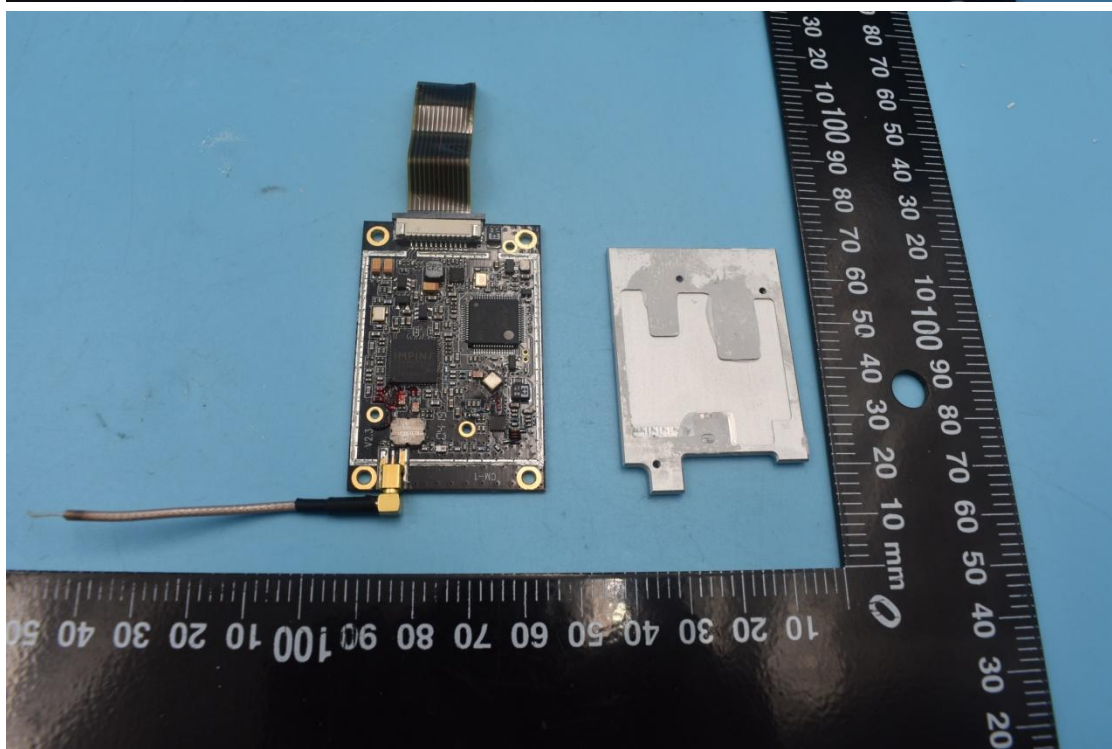

FCC ID:2AC6AR6

Internal Photos

1. EUT uncover view

2. Antenna view