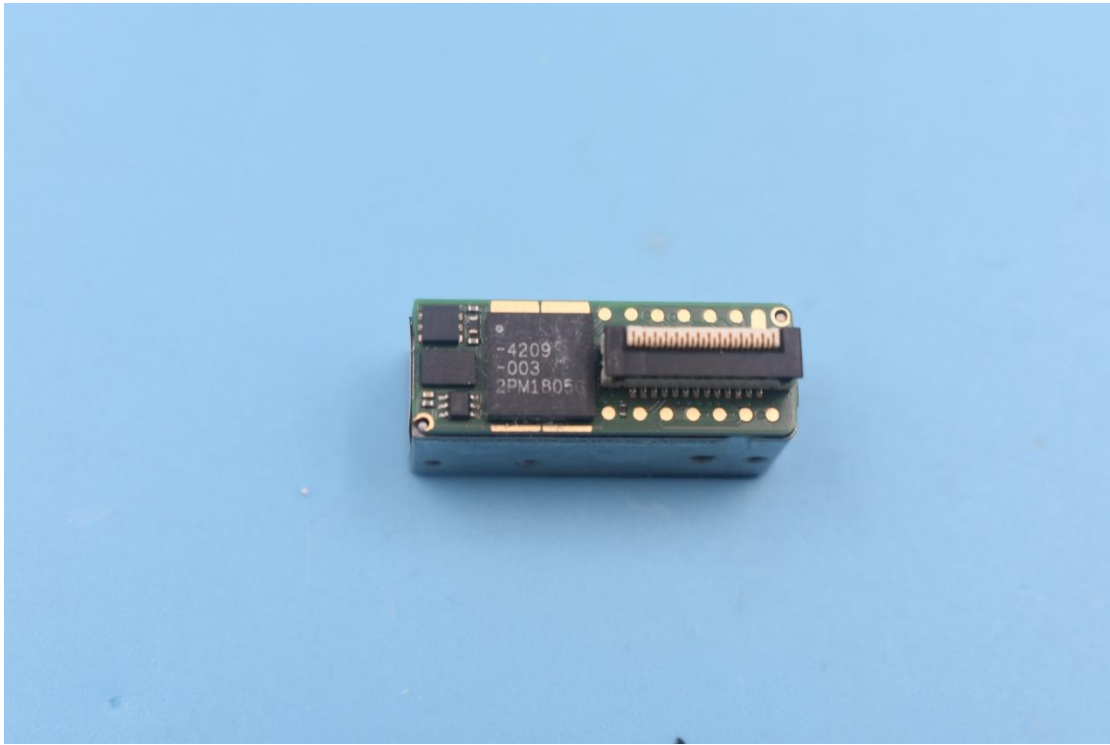

FCC ID:2AC6AR6

Internal Photos

1. EUT uncover view

2. Antenna view