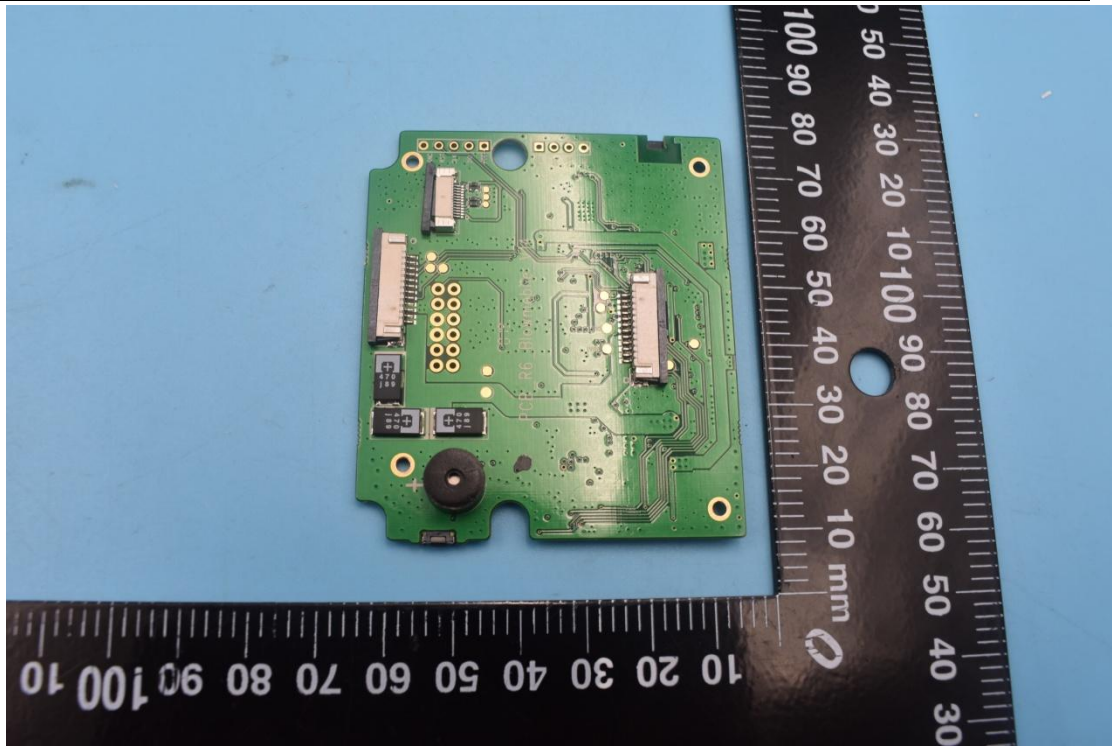

FCC ID:2AC6AR6

Internal Photos

1. EUT uncover view

2. Antenna view