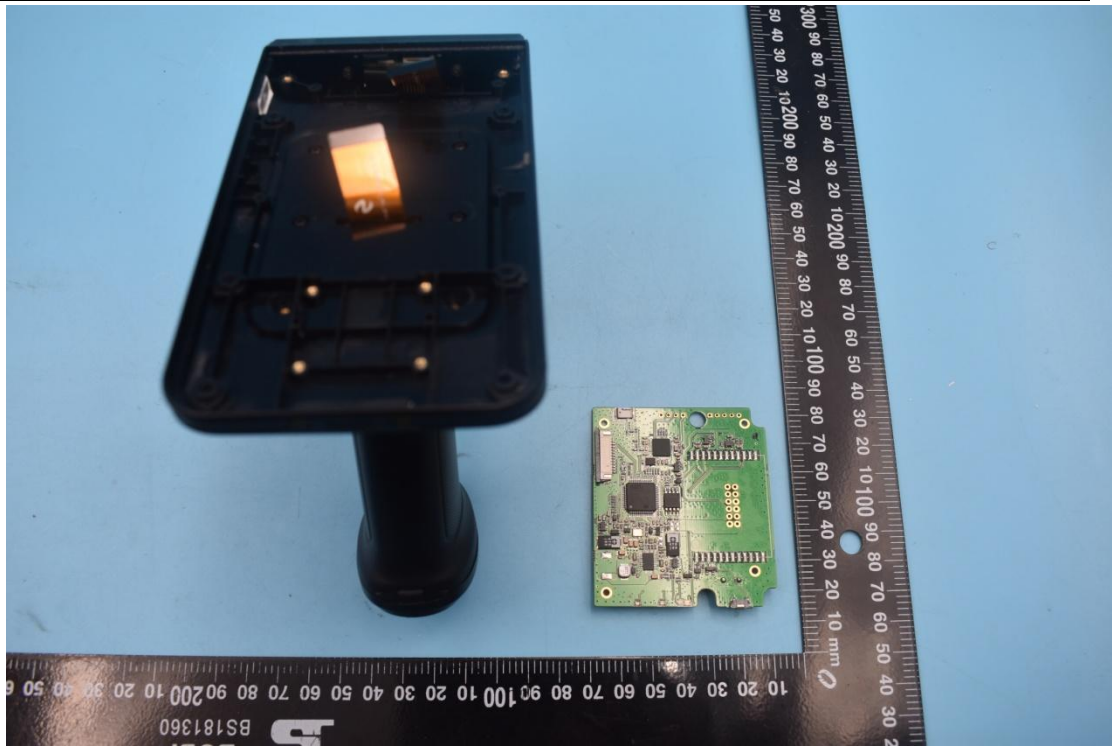

FCC ID:2AC6AR6

Internal Photos

1. EUT uncover view

2. Antenna view