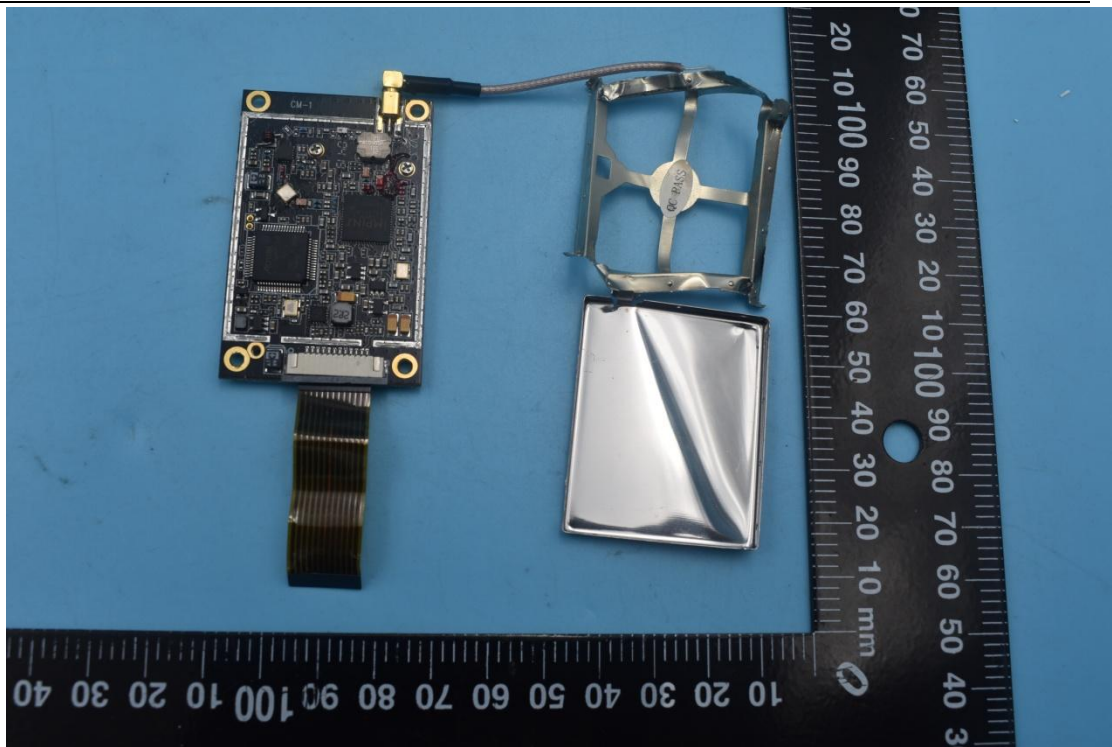

FCC ID:2AC6AR6

Internal Photos

1. EUT uncover view

2. Antenna view