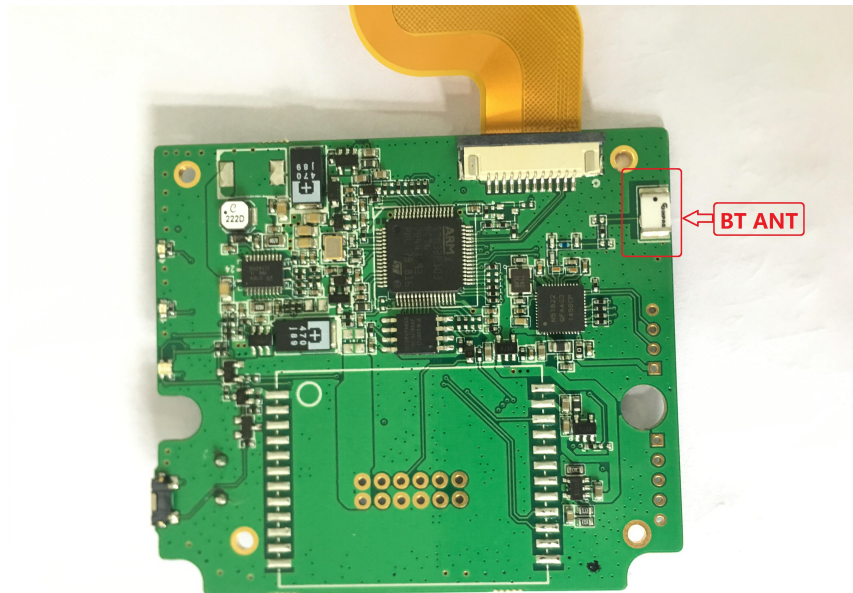

## Annex B Test Setup Photos

Dimensions (L\*W\*H):100mm (L)× 75mm (W)× 20mm (H)

### Antenna map

### Body

Front

(Test distance: 10mm, Thickness of DUT: 20mm)

Back

(Test distance: 0mm, Thickness of DUT: 20mm)