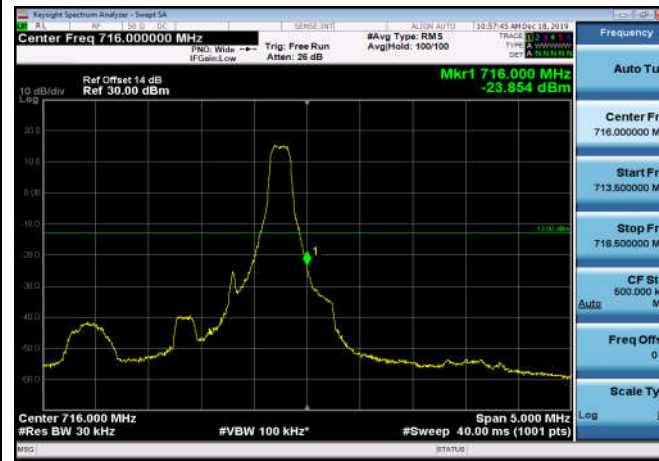

LowRange_FDD12_10MHz_704_OneRB
_low_Q16

LowRange_FDD12_10MHz_704_fullIRB
_Low_QPSK

LowRange_FDD12_10MHz_704_fullIRB
_Low_Q16

HighRange_FDD12_1.4MHz_715.3_OneRB_high_QPSK

HighRange_FDD12_1.4MHz_715.3_OneRB_high_Q16