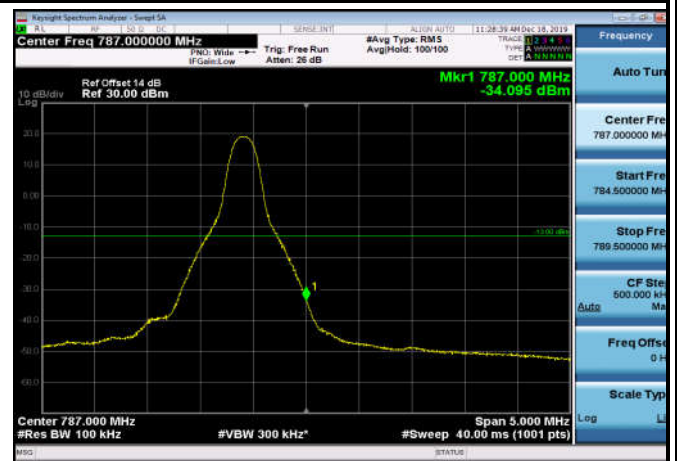

HighRange_FDD13_5MHz_784.5_fullRB
_High_QPSK

HighRange_FDD13_5MHz_784.5_fullRB
_High_Q16

HighRange_FDD13_10MHz_782_OneRB
_high_QPSK

HighRange_FDD13_10MHz_782_OneRB
_high_Q16

FDD13_10MHz_782_Q16_OneRB_high
_ExtraBands_Range_793~805