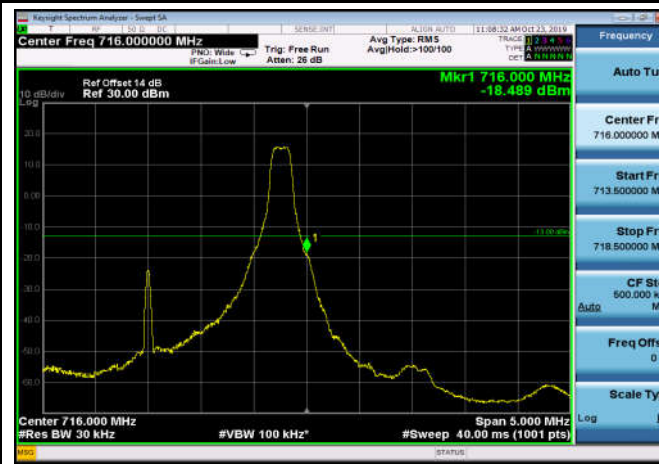

HighRange_FDD12_3MHz_714.5_OneRB_high_QPSK