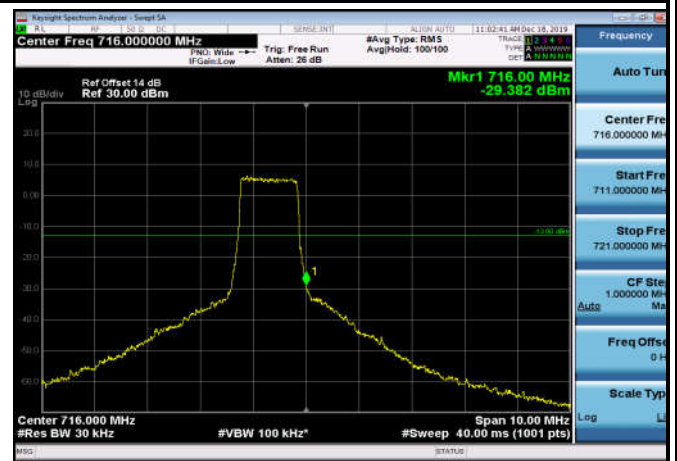

HighRange_FDD12_1.4MHz_715.3_fullIRB_High_Q16