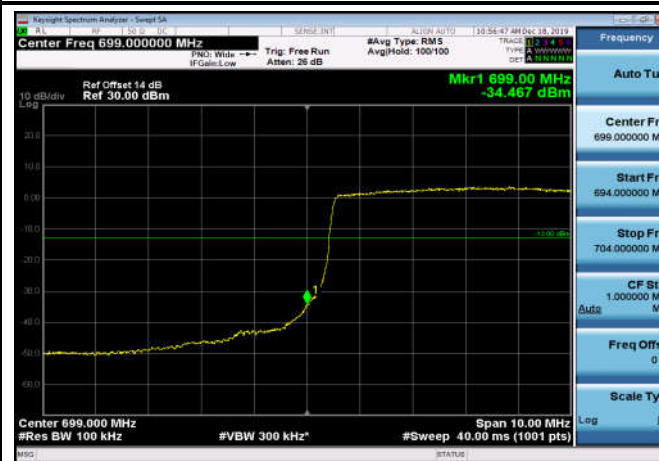

LowRange_FDD12_5MHz_701.5_OneRB
_low_QPSK

LowRange_FDD12_5MHz_701.5_OneRB
_low_Q16

LowRange_FDD12_5MHz_701.5_fullIRB
_Low_QPSK

LowRange_FDD12_5MHz_701.5_fullIRB
_Low_Q16

LowRange_FDD12_10MHz_704_OneRB
_low_QPSK

LowRange_FDD12_10MHz_704_OneRB
_low_Q16

LowRange_FDD12_10MHz_704_fullIRB
_Low_QPSK

LowRange_FDD12_10MHz_704_fullIRB
_Low_Q16

HighRange_FDD12_1.4MHz_715.3_OneRB_high_QPSK

HighRange_FDD12_1.4MHz_715.3_OneRB_high_Q16