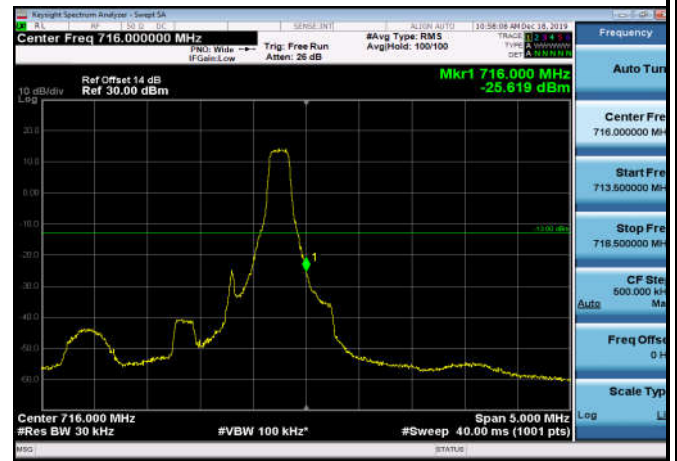

LowRange_FDD12_10MHz_704_OneRB
_low_Q16

LowRange_FDD12_10MHz_704_fullIRB
_Low_QPSK

LowRange_FDD12_10MHz_704_fullIRB
_Low_Q16

HighRange_FDD12_1.4MHz_715.3_OneRB_high_QPSK

HighRange_FDD12_1.4MHz_715.3_OneRB_high_Q16