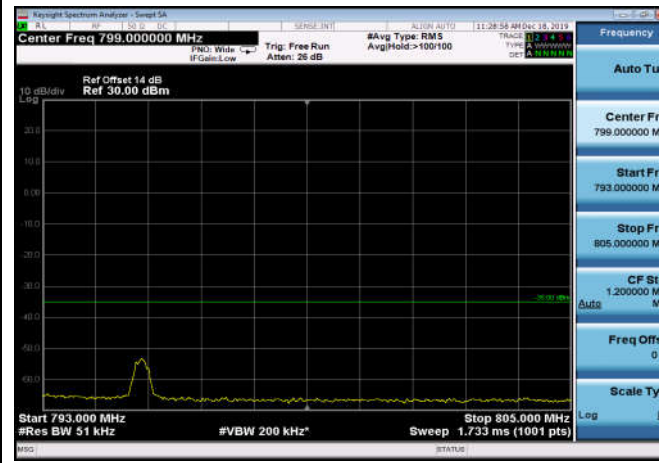

HighRange_FDD13_5MHz_784.5_fullRB
_High_QPSK

HighRange_FDD13_5MHz_784.5_fullRB
_High_Q16

HighRange_FDD13_10MHz_782_OneRB
_high_QPSK

HighRange_FDD13_10MHz_782_OneRB
_high_Q16

FDD13_10MHz_782_Q16_OneRB_high
_ExtraBands_Range_793~805