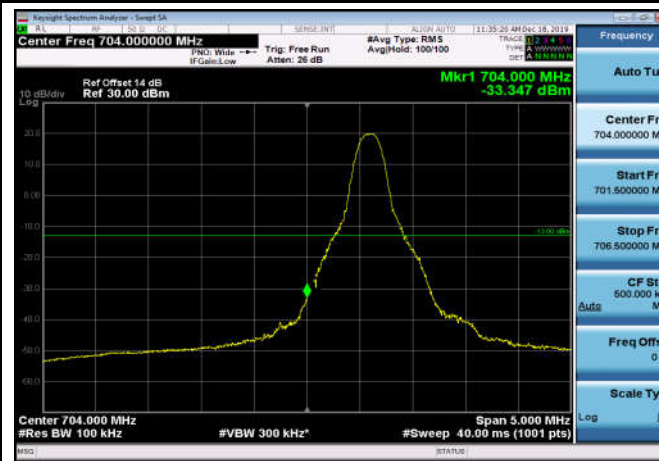

LowRange_FDD17_10MHz_709_OneRB
_low_QPSK