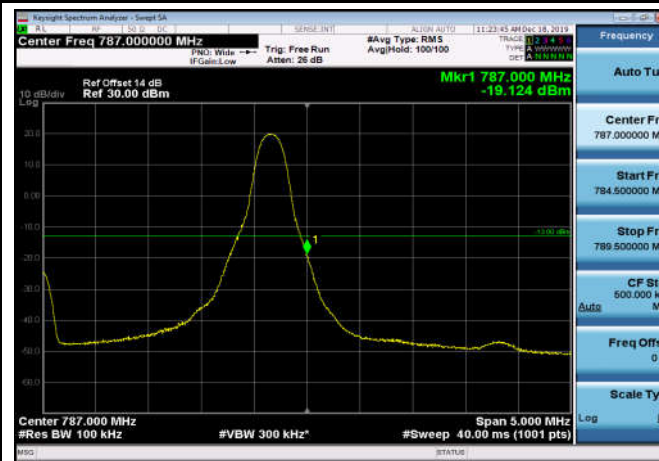

HighRange_FDD13_5MHz_784.5_OneRB_high_QPSK