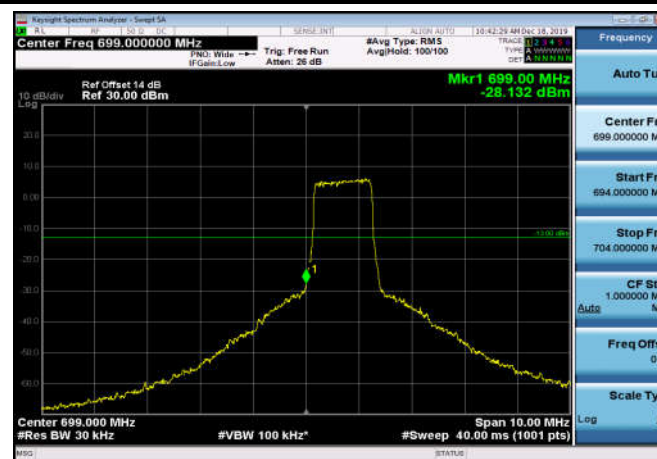

LowRange_FDD12_1.4MHz_699.7_fullIRB
_Low_Q16