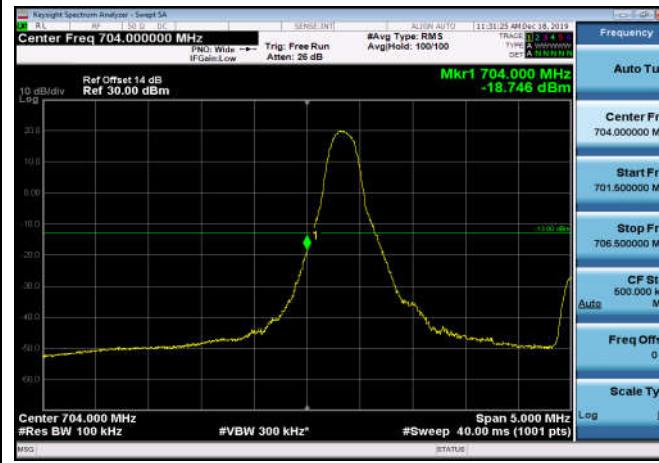

FDD13_10MHz_782_QPSK_OneRB_low
_ExtraBands_Range_763~775

HighRange_FDD13_10MHz_782_fullRB
_High_QPSK

HighRange_FDD13_10MHz_782_fullRB
_High_Q16

LowRange_FDD17_5MHz_706.5_OneRB
_low_QPSK

LowRange_FDD17_5MHz_706.5_OneRB
_low_Q16