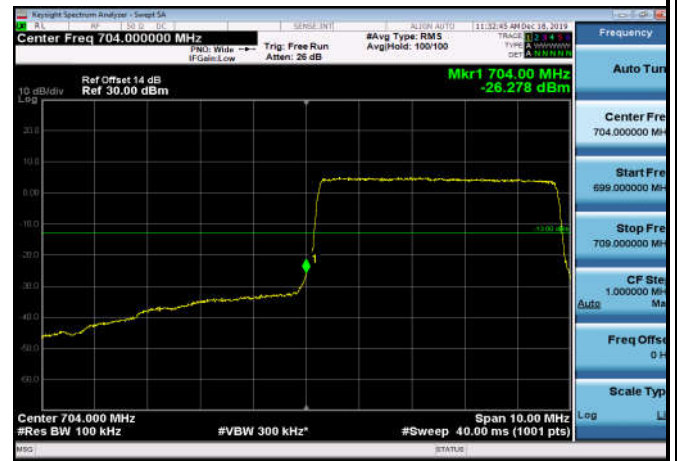

LowRange_FDD17_5MHz_706.5_fullIRB
_Low_Q16