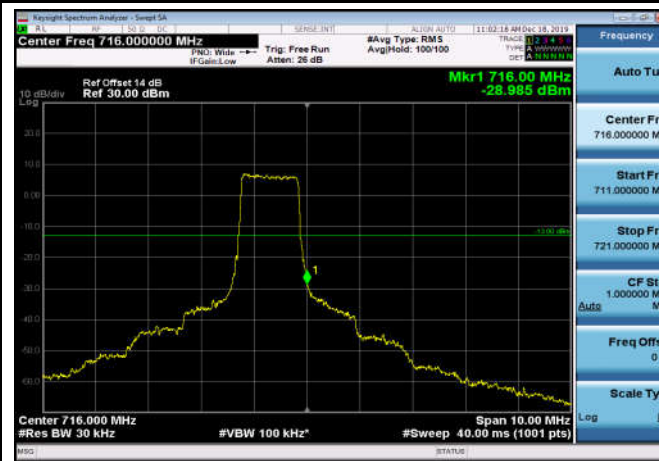

HighRange_FDD12_1.4MHz_715.3_fullIRB_High_QPSK