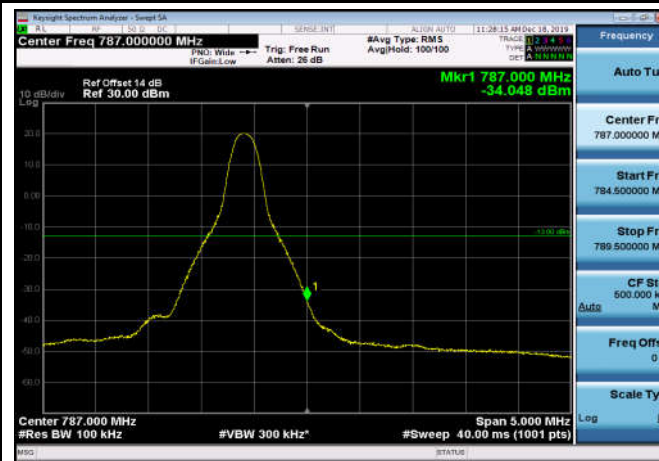

HighRange_FDD13_10MHz_782_OneRB
_high_QPSK