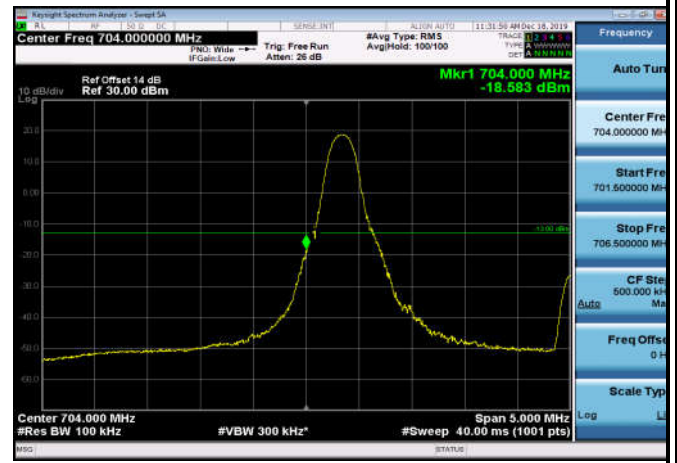

FDD13_10MHz_782_QPSK_OneRB_low
_ExtraBands_Range_763~775

HighRange_FDD13_10MHz_782_fullRB
_High_QPSK

HighRange_FDD13_10MHz_782_fullRB
_High_Q16

LowRange_FDD17_5MHz_706.5_OneRB
_low_QPSK

LowRange_FDD17_5MHz_706.5_OneRB
_low_Q16