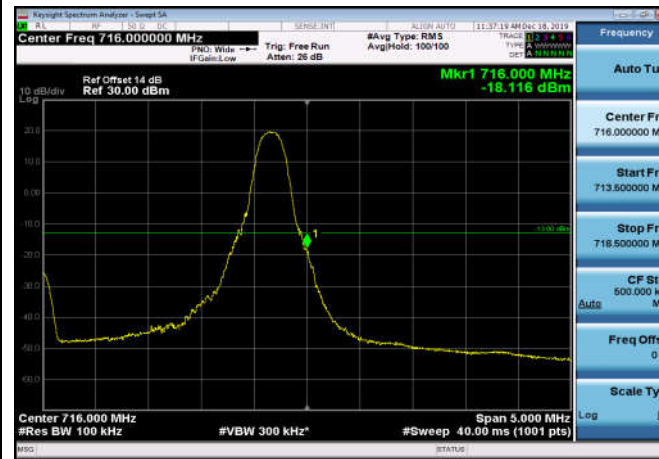

HighRange_FDD17_5MHz_713.5_OneRB
_high_QPSK