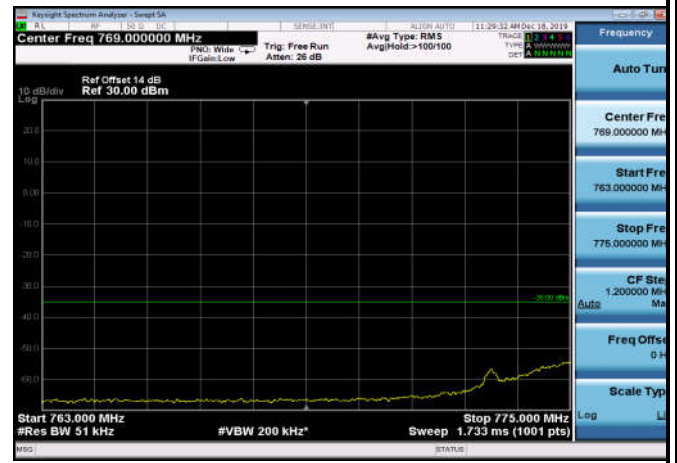

FDD13_10MHz_782_QPSK_OneRB_low
_ExtraBands_Range_763~775