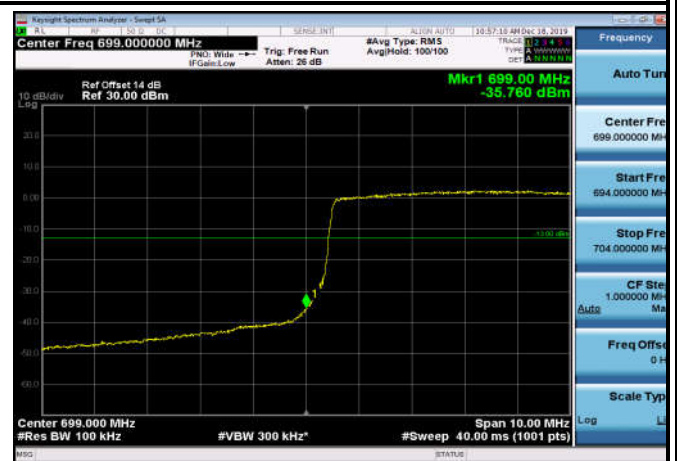

LowRange_FDD12_5MHz_701.5_OneRB
_low_QPSK

LowRange_FDD12_5MHz_701.5_OneRB
_low_Q16

LowRange_FDD12_5MHz_701.5_fullIRB
_Low_QPSK

LowRange_FDD12_5MHz_701.5_fullIRB
_Low_Q16

LowRange_FDD12_10MHz_704_OneRB
_low_QPSK

LowRange_FDD12_10MHz_704_OneRB
_low_Q16

LowRange_FDD12_10MHz_704_fullIRB
_Low_QPSK

LowRange_FDD12_10MHz_704_fullIRB
_Low_Q16

HighRange_FDD12_1.4MHz_715.3_OneRB_high_QPSK

HighRange_FDD12_1.4MHz_715.3_OneRB_high_Q16