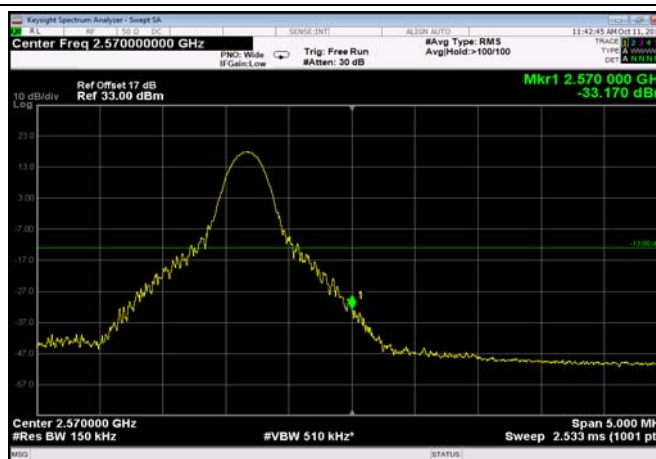

HighRange_FDD07_15MHz_2562.5_OneRB
_high_Q16