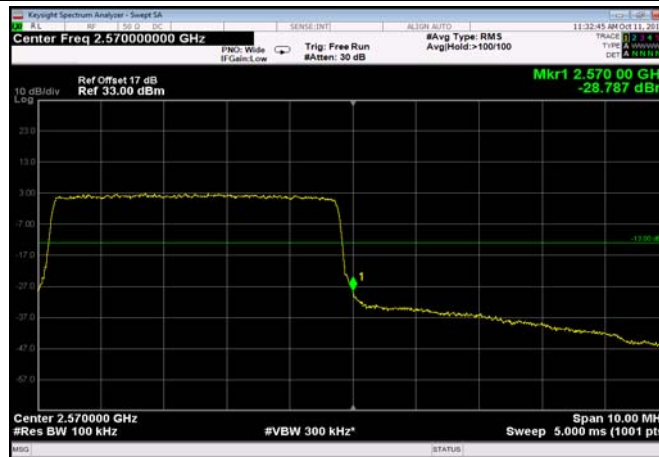

HighRange_FDD07_5MHz_2567.5_fullIRB
_High_Q16