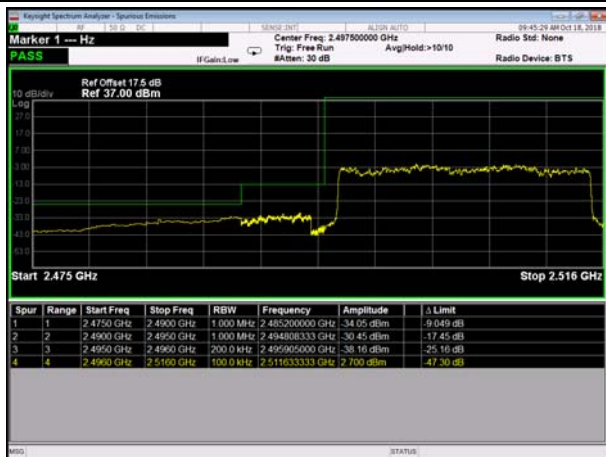

LowRange_TDD41_20MHz_2506_fullRB
_LowQPSK