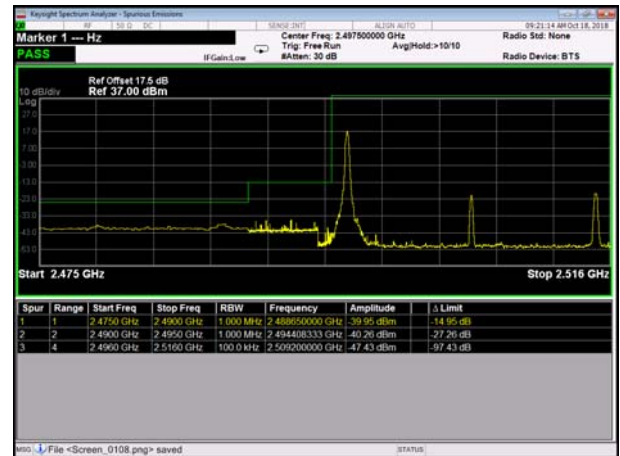

LowRange_TDD41_15MHz_2503.5_OneRB
_low_Q16

LowRange_TDD41_15MHz_2503.5_fullRB
_LowQPSK

LowRange_TDD41_15MHz_2503.5_fullRB
_LowQ16

LowRange_TDD41_20MHz_2506_OneRB
_low_QPSK

LowRange_TDD41_20MHz_2506_OneRB
_low_Q16