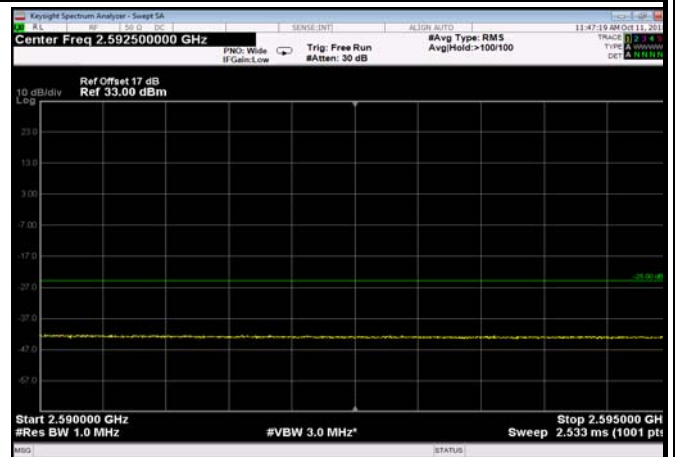

FDD07_15MHz_2562.5_QPSK_fullIRB
_ExtraBands_Range_2590~2595