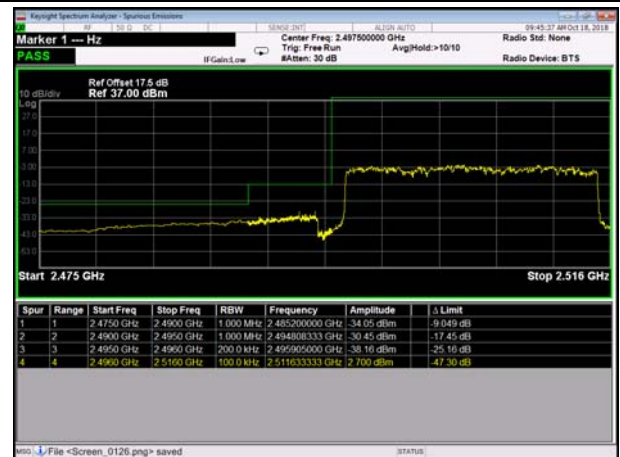

LowRange_TDD41_20MHz_2506_fullRB
_LowQ16