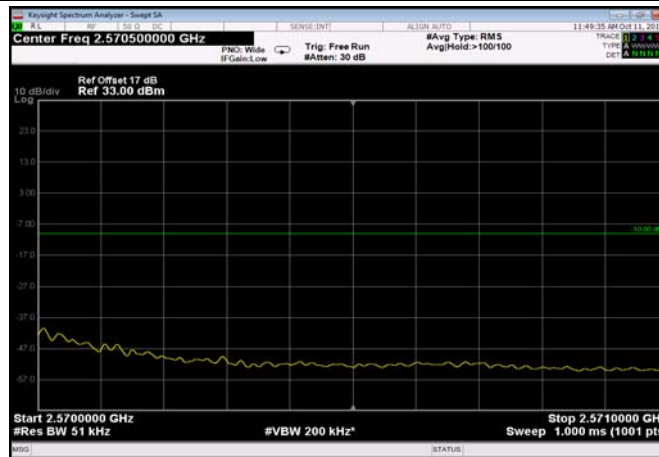

FDD07_20MHz_2560_Q16_OneRB_high
_ExtraBands_Range_2570~2571