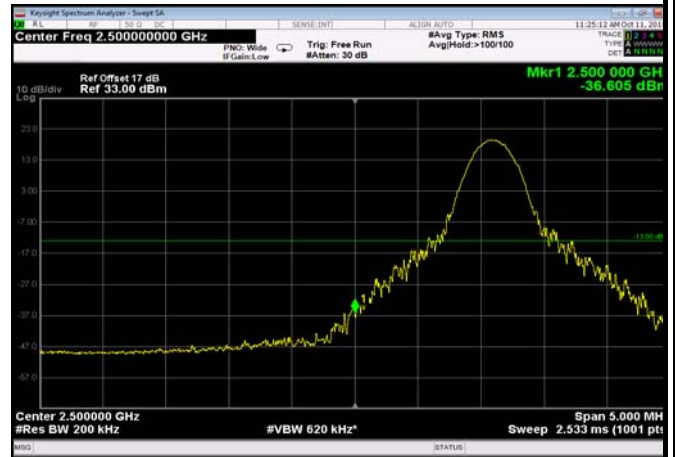

LowRange_FDD07_20MHz_2510_OneRB
_low_QPSK