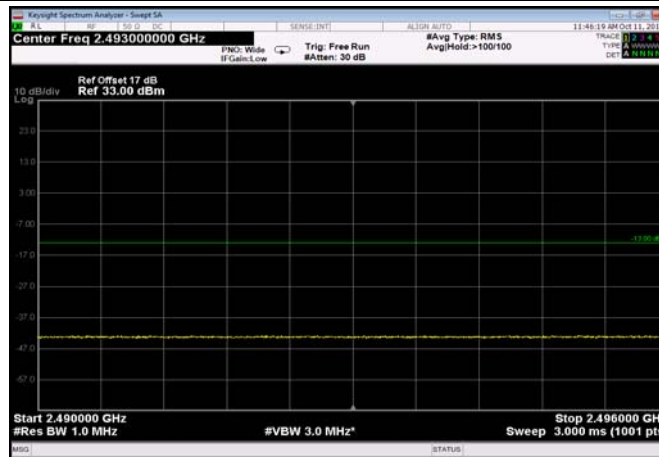

HighRange_FDD07_15MHz_2562.5_fullRB
_High_QPSK

HighRange_ FDD07_15MHz_2562.5_fullIRB
_High_Q16

FDD07_15MHz_2562.5_QPSK_fullIRB
_ExtraBands_Range_2475~2490

FDD07_15MHz_2562.5_QPSK_fullIRB
_ExtraBands_Range_2490~2496