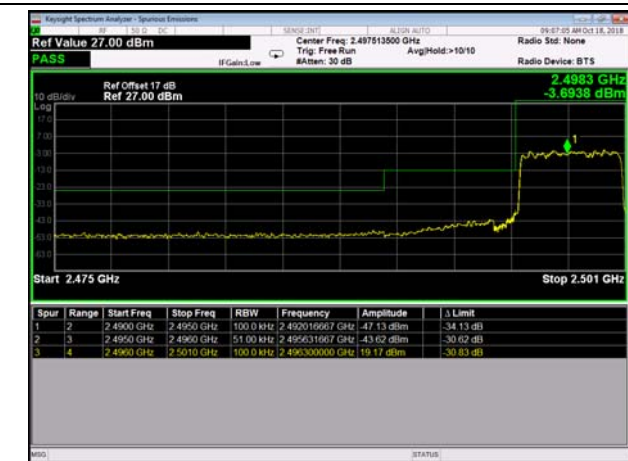

HighRange_ FDD26_15MHz_841.5_fullRB
_High_Q16

LowRange_TDD41_5MHz_2498.5_OneRB
_low_QPSK

LowRange_TDD41_5MHz_2498.5_OneRB
_low_Q16

LowRange_TDD41_5MHz_2498.5_fullRB
_LowQPSK

LowRange_TDD41_5MHz_2498.5_fullRB
_LowQ16