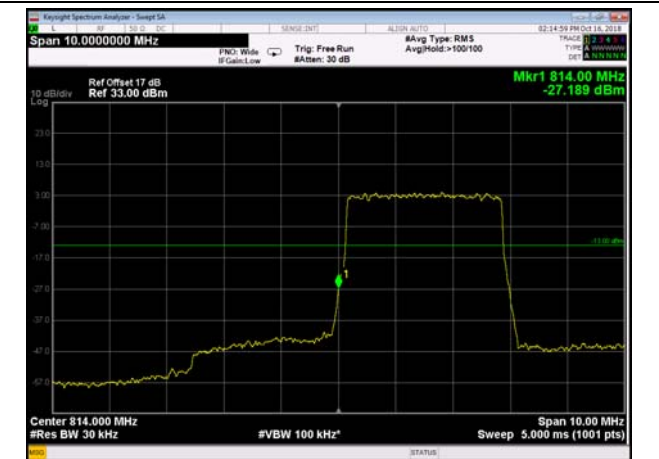

LowRange_FDD26_3MHz_815.5_fullRB
_Low_QPSK