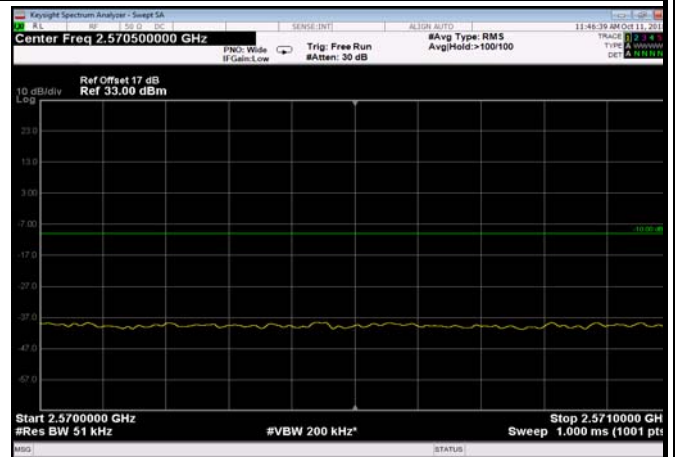

FDD07_15MHz_2562.5_QPSK_fullIRB
_ExtraBands_Range_2570~2571