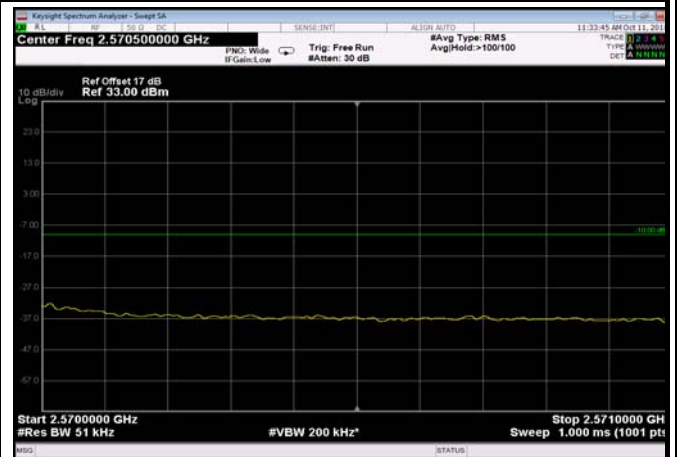

FDD07_5MHz_2567.5_QPSK_fullIRB_ExtraBa
nds_Range_2570~2571