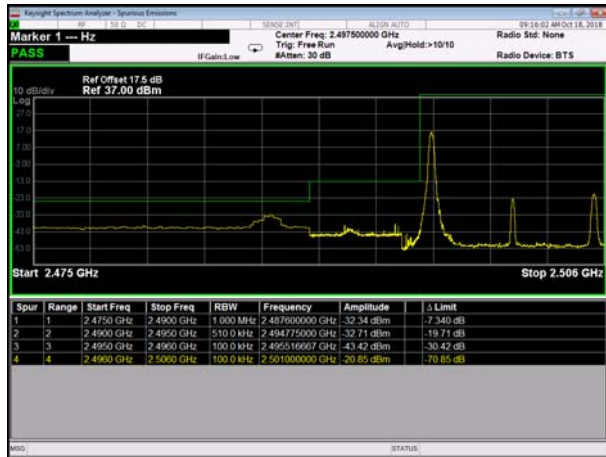

LowRange_TDD41_10MHz_2501_OneRB
_low_QPSK