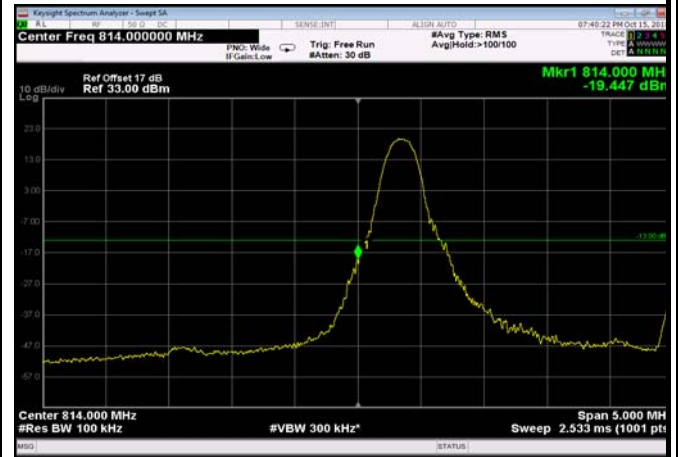

LowRange_FDD26_5MHz_816.5_OneRB
_low_Q16