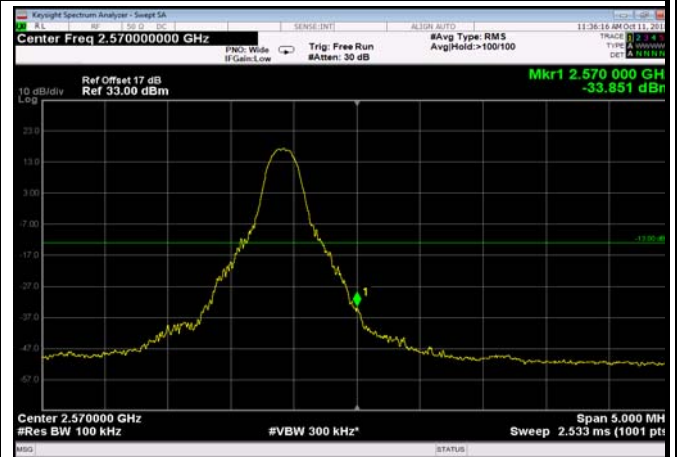

HighRange_FDD07_10MHz_2565_OneRB_high_Q16