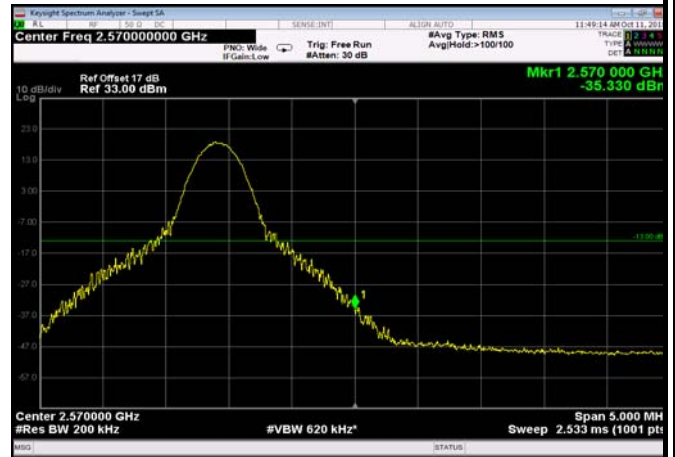

HighRange_FDD07_20MHz_2560_OneRB
_high_Q16