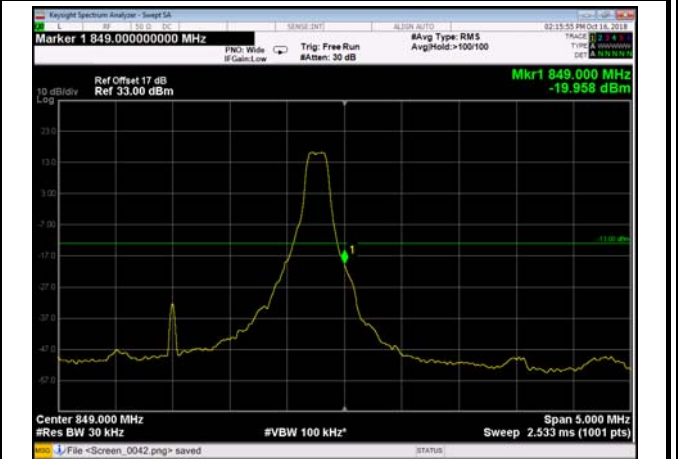

HighRange_FDD26_3MHz_847.5_OneRB
_high_Q16