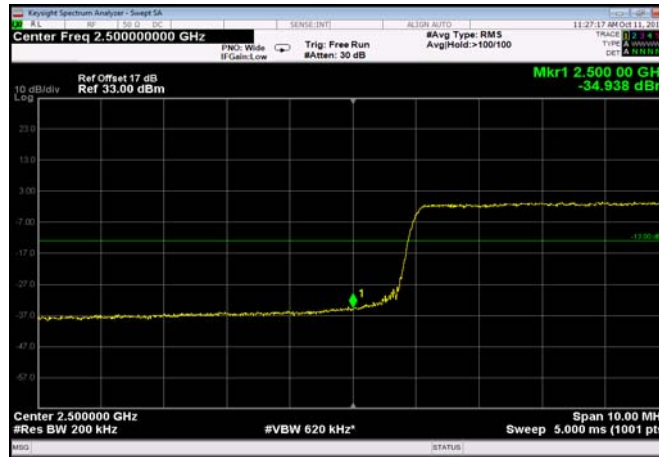

LowRange_ FDD07_20MHz_2510_fullRB
_Low_Q16