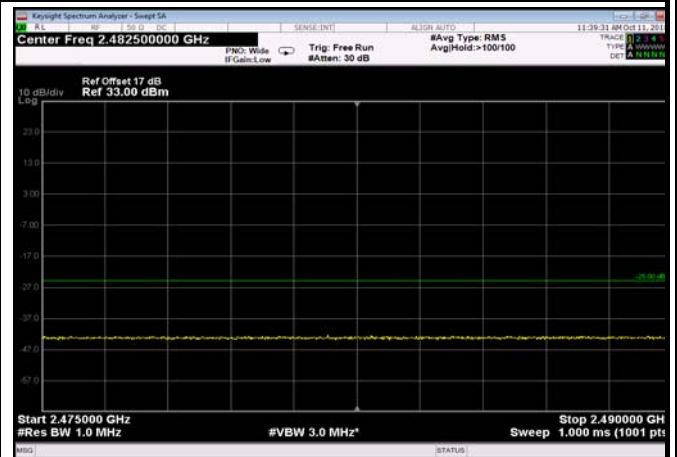

FDD07_10MHz_2565_QPSK_fullIRB_ExtraBan
ds_Range_2475~2490