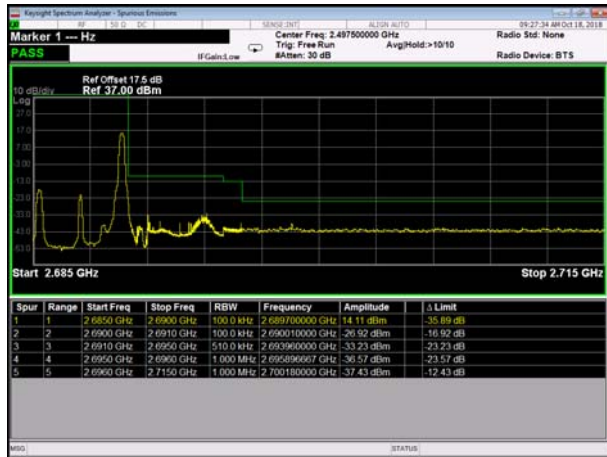

LowRange_TDD41_20MHz_2506_fullRB
_LowQPSK

LowRange_TDD41_20MHz_2506_fullRB
_LowQ16

HighRange_TDD41_5MHz_2687.5_OneRB_high_QPSK

HighRange_TDD41_5MHz_2687.5_OneRB_high_Q16

HighRange_TDD41_5MHz_2687.5_fullIRB_HighQPSK