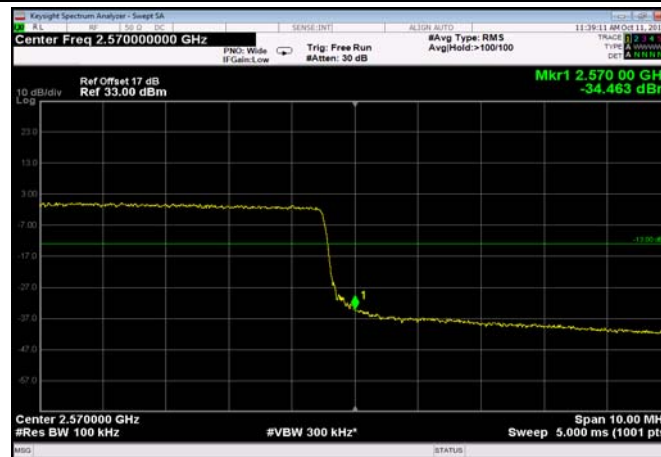

FDD07_10MHz_2565_QPSK_OneRB_low
_ExtraBands_Range_2475~2490

FDD07_10MHz_2565_QPSK_OneRB_low
_ExtraBands_Range_2490~2496

HighRange_FDD07_10MHz_2565_fullIRB
_High_QPSK

HighRange_FDD07_10MHz_2565_fullIRB
_High_Q16