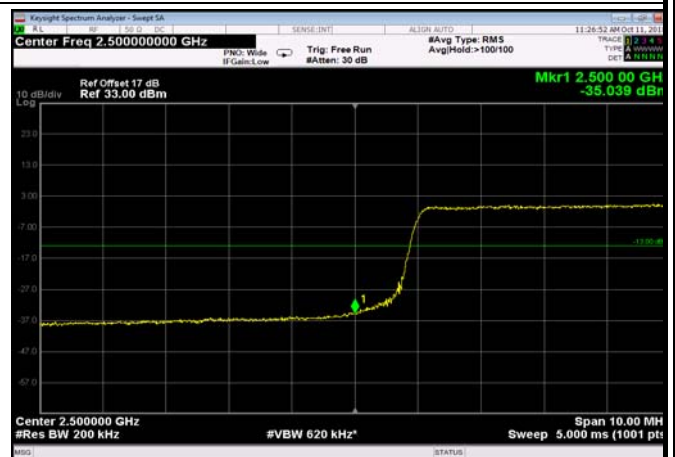

LowRange_FDD07_20MHz_2510_fullRB
_Low_QPSK