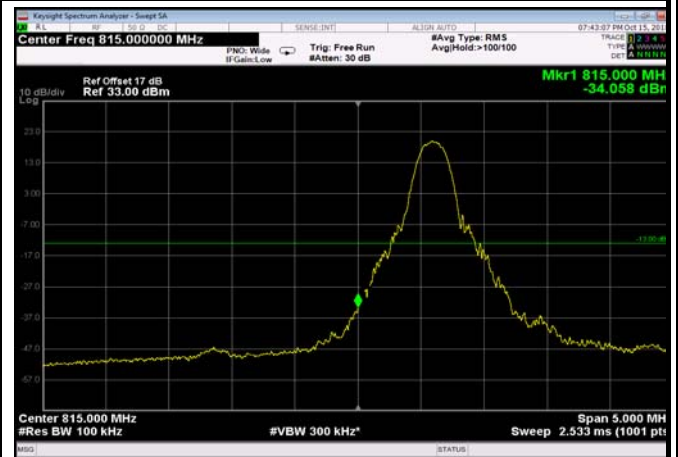

LowRange_FDD26_5MHz_816.5_OneRB
_low_Q16

LowRange_FDD26_5MHz_816.5_fullRB
_Low_QPSK

LowRange_FDD26_5MHz_816.5_fullRB
_Low_Q16

LowRange_FDD26_10MHz_820_OneRB
_low_QPSK

LowRange_FDD26_10MHz_820_OneRB
_low_Q16