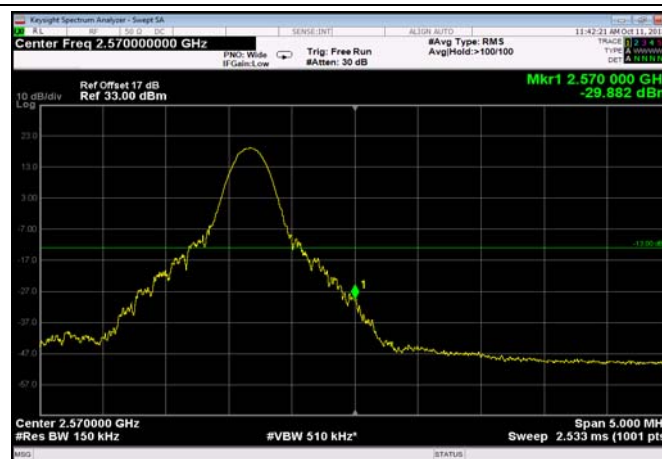

HighRange_FDD07_15MHz_2562.5_OneRB
_high_QPSK