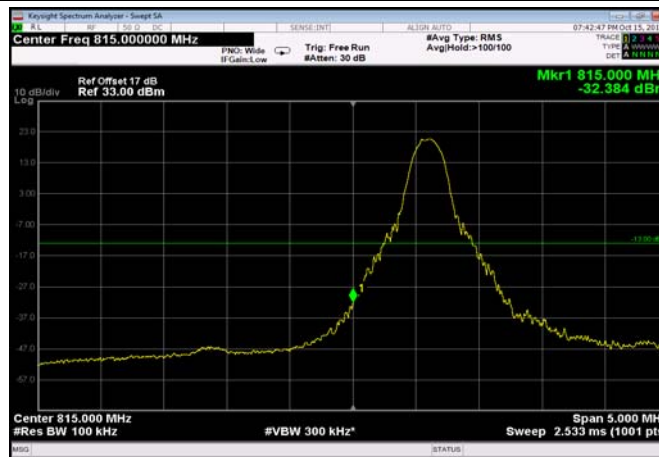

LowRange_FDD26_5MHz_816.5_OneRB
_low_Q16

LowRange_FDD26_5MHz_816.5_fullRB
_Low_QPSK

LowRange_FDD26_5MHz_816.5_fullRB
_Low_Q16

LowRange_FDD26_10MHz_820_OneRB
_low_QPSK

LowRange_FDD26_10MHz_820_OneRB
_low_Q16