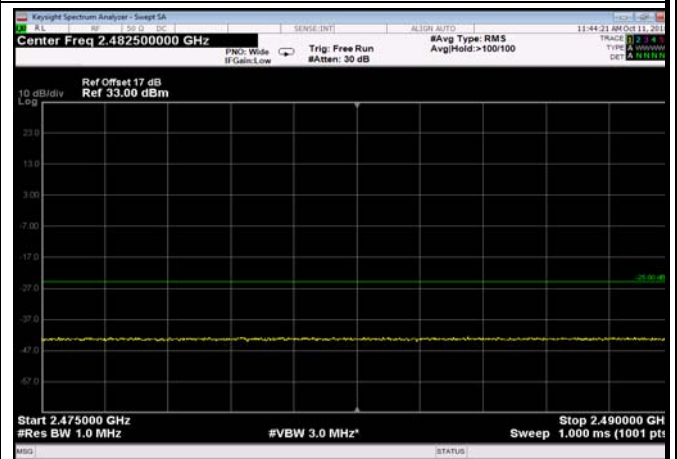

FDD07_15MHz_2562.5_QPSK_OneRB_low
_ExtraBands_Range_2475~2490