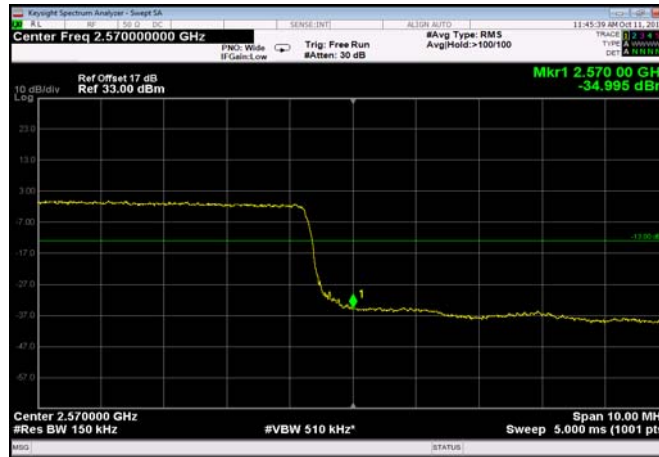

HighRange_ FDD07_15MHz_2562.5_fullIRB
_High_Q16