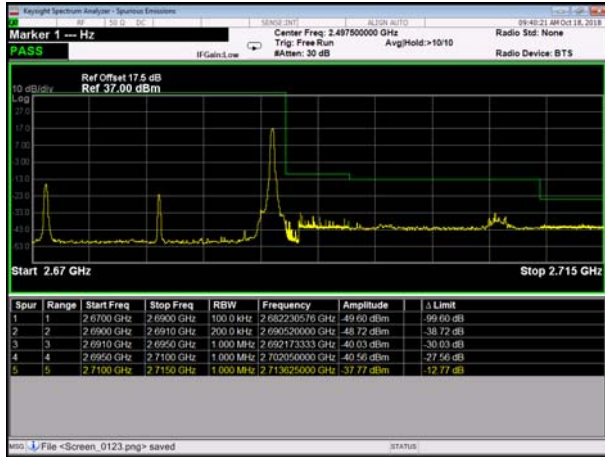

HighRange_TDD41_15MHz_2682.5_OneRB
_high_QPSK

HighRange_TDD41_15MHz_2682.5_OneRB
_high_Q16

HighRange_TDD41_15MHz_2682.5_fullRB
_HighQPSK

HighRange_TDD41_15MHz_2682.5_fullRB
_HighQ16

HighRange_TDD41_20MHz_2680_OneRB_high_QPSK