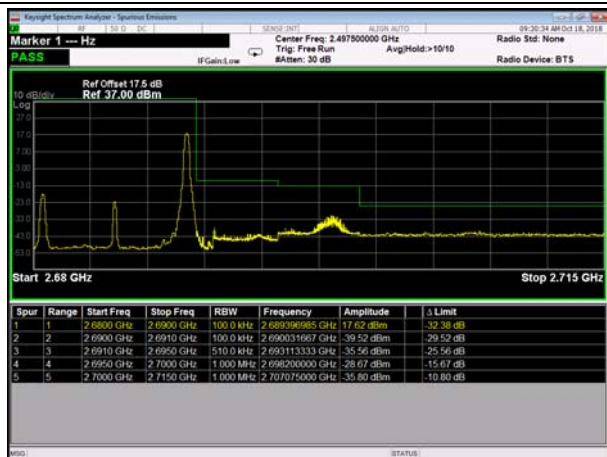

HighRange_TDD41_10MHz_2685_OneRB_high_QPSK