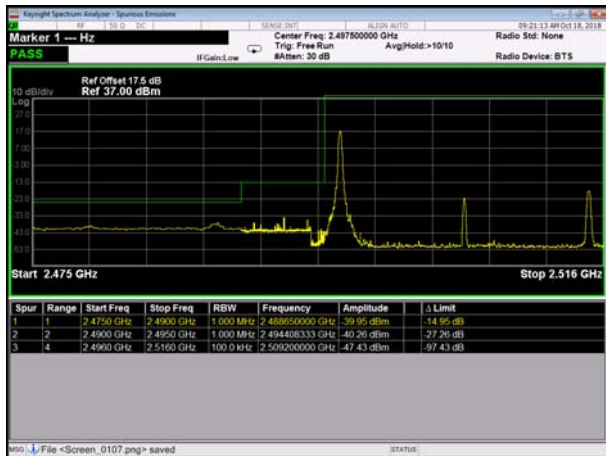

LowRange_TDD41_15MHz_2503.5_OneRB
_low_Q16

LowRange_TDD41_15MHz_2503.5_fullRB
_LowQPSK

LowRange_TDD41_15MHz_2503.5_fullRB
_LowQ16

LowRange_TDD41_20MHz_2506_OneRB
_low_QPSK

LowRange_TDD41_20MHz_2506_OneRB
_low_Q16