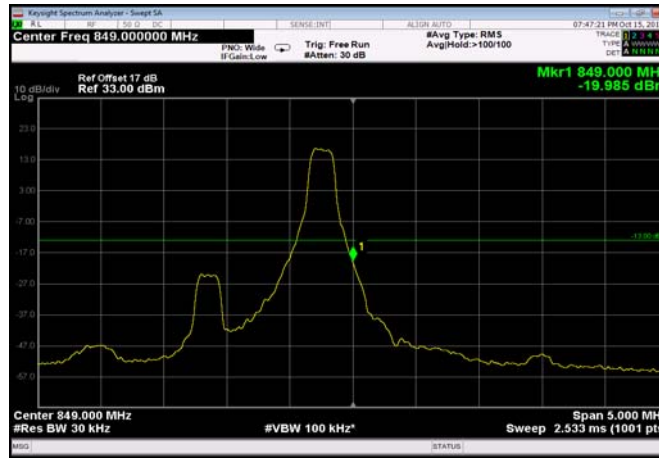

HighRange_FDD26_1.4MHz_848.3_OneRB
_high_QPSK