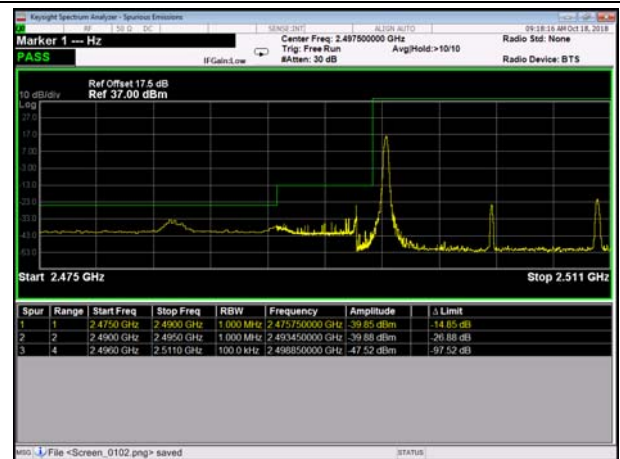

LowRange_TDD41_15MHz_2503.5_OneRB
_low_Q16