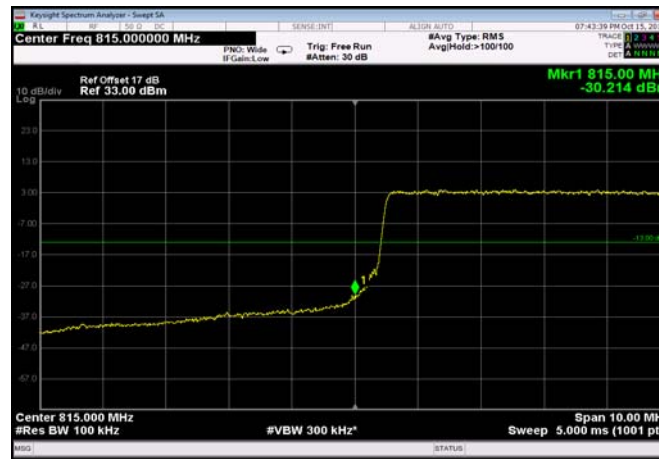

LowRange_FDD26_10MHz_820_fullRB
_Low_QPSK