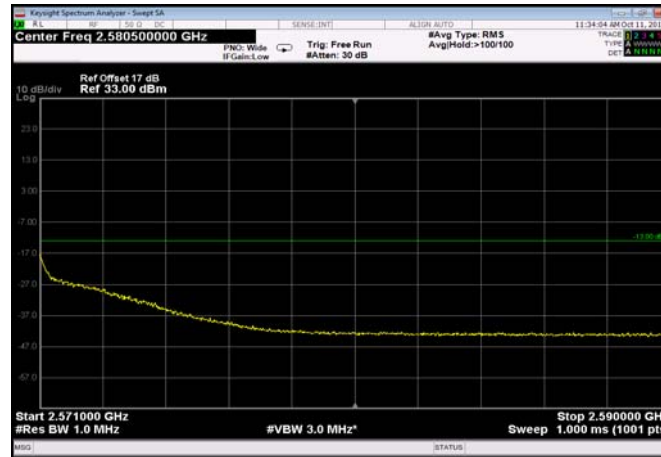

FDD07_5MHz_2567.5_QPSK_fullRB_ExtraBands_Range_2571~2590