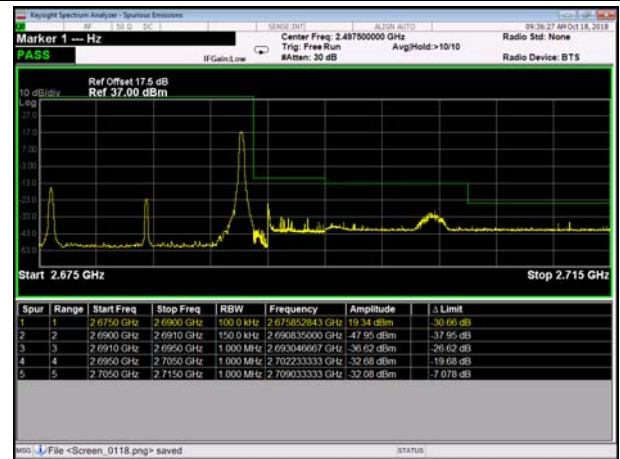

HighRange_TDD41_15MHz_2682.5_OneRB
_high_Q16