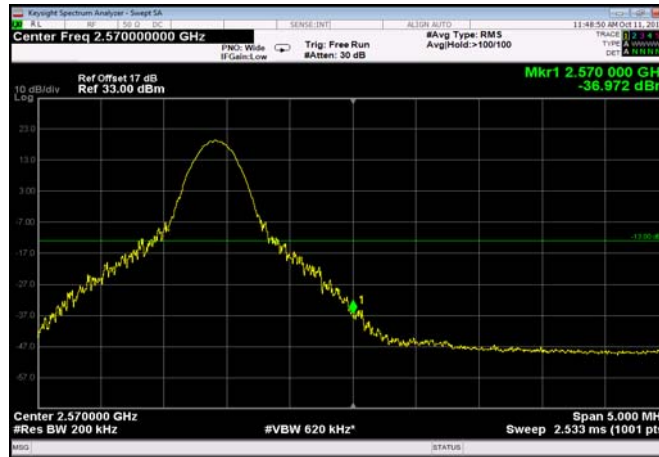

FDD07_15MHz_2562.5_QPSK_fullIRB
_ExtraBands_Range_2570~2571

FDD07_15MHz_2562.5_QPSK_fullIRB
_ExtraBands_Range_2571~2590

FDD07_15MHz_2562.5_QPSK_fullIRB
_ExtraBands_Range_2590~2595

HighRange_FDD07_20MHz_2560_OneRB
_high_QPSK