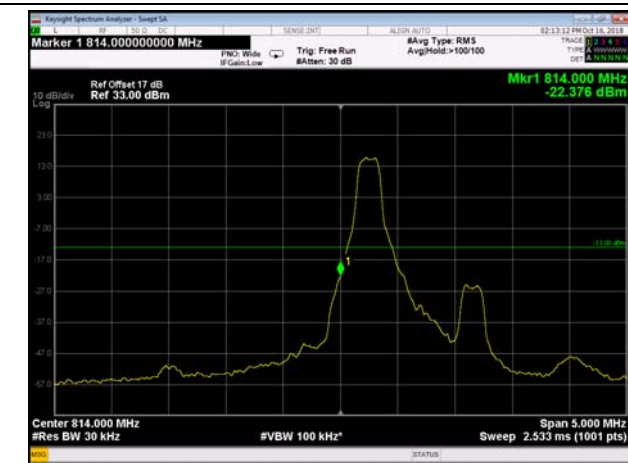

LowRange_FDD26_1.4MHz_814.7_OneRB
_low_QPSK