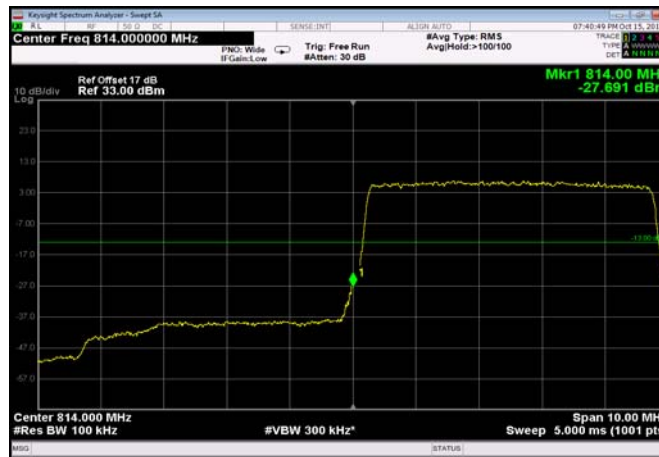

LowRange_FDD26_5MHz_816.5_fullRB
_Low_QPSK