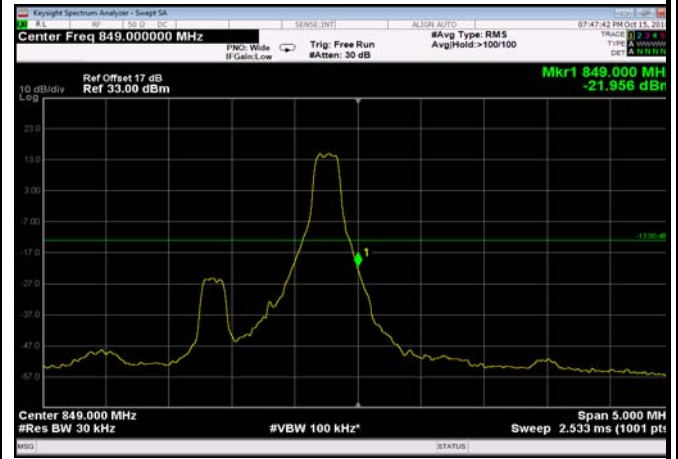

LowRange_FDD26_15MHz_822.5_fullRB
_Low_Q16

HighRange_FDD26_1.4MHz_848.3_OneRB
_high_QPSK

HighRange_FDD26_1.4MHz_848.3_OneRB
_high_Q16

HighRange_FDD26_1.4MHz_848.3_fullIRB
_High_QPSK

HighRange_FDD26_1.4MHz_848.3_fullIRB
_High_Q16