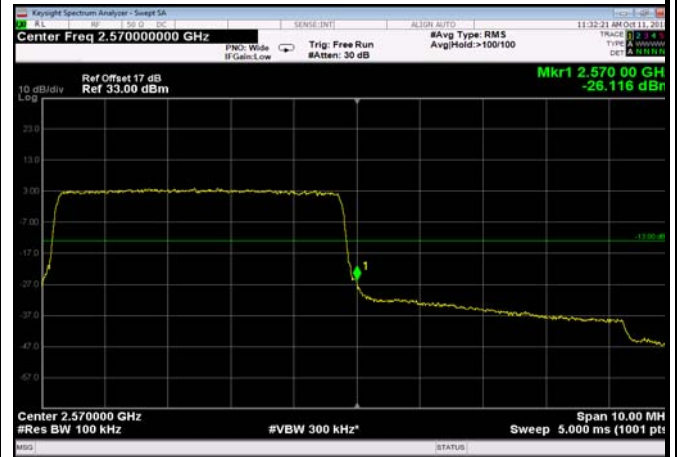

HighRange_FDD07_5MHz_2567.5_fullIRB
_High_QPSK