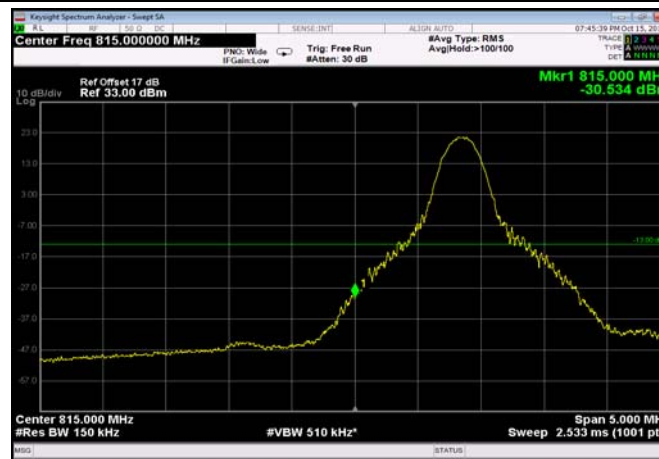

LowRange_FDD26_15MHz_822.5_OneRB
_low_QPSK