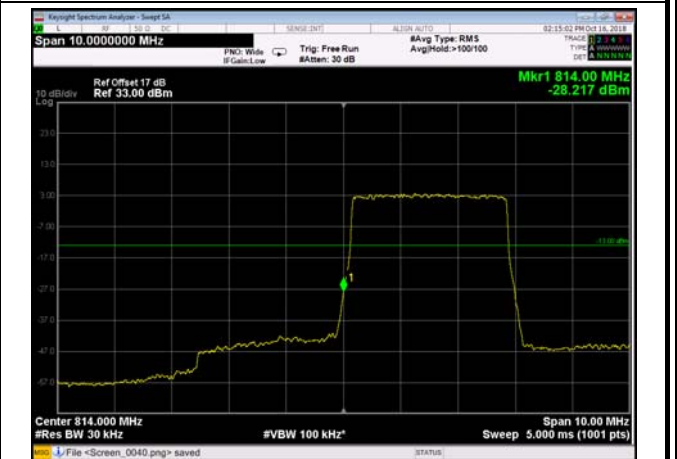

LowRange_FDD26_3MHz_815.5_OneRB
_low_QPSK

LowRange_FDD26_3MHz_815.5_OneRB
_low_Q16

LowRange_FDD26_3MHz_815.5_fullRB
_Low_QPSK

LowRange_FDD26_3MHz_815.5_fullRB
_Low_Q16

LowRange_FDD26_5MHz_816.5_OneRB
_low_QPSK