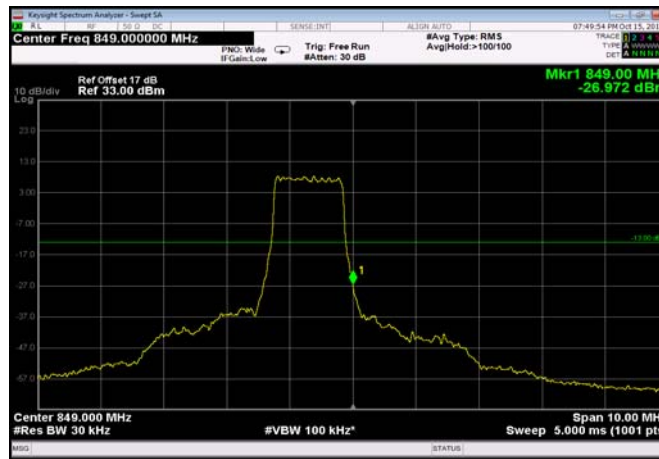

LowRange_FDD26_15MHz_822.5_fullRB
_Low_Q16

HighRange_FDD26_1.4MHz_848.3_OneRB
_high_QPSK

HighRange_FDD26_1.4MHz_848.3_OneRB
_high_Q16

HighRange_FDD26_1.4MHz_848.3_fullIRB
_High_QPSK

HighRange_FDD26_1.4MHz_848.3_fullIRB
_High_Q16