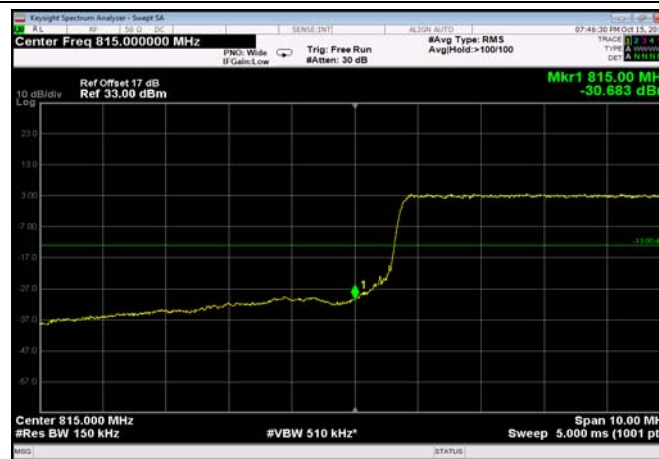

LowRange_FDD26_10MHz_820_fullRB
_Low_QPSK

LowRange_FDD26_10MHz_820_fullRB
_Low_Q16

LowRange_FDD26_15MHz_822.5_OneRB
_low_QPSK

LowRange_FDD26_15MHz_822.5_OneRB
_low_Q16

LowRange_FDD26_15MHz_822.5_fullRB
_Low_QPSK