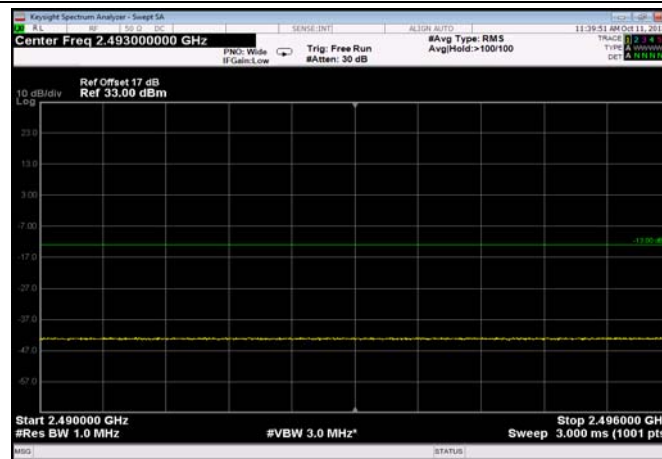

FDD07_10MHz_2565_QPSK_fullRB_ExtraBan
ds_Range_2490~2496