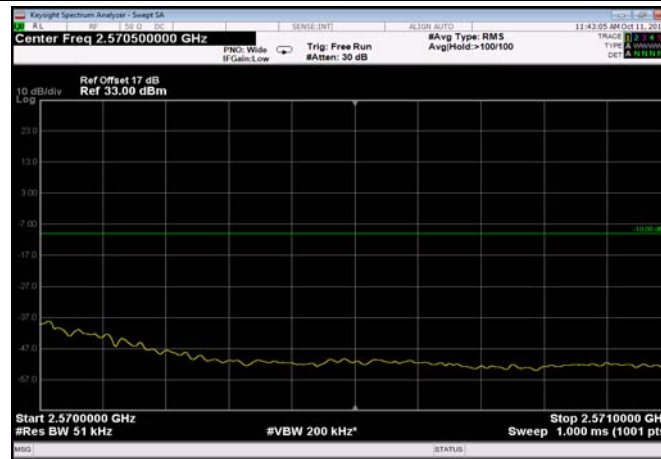

FDD07_10MHz_2565_QPSK_fullRB_ExtraBan
ds_Range_2590~2595

HighRange_FDD07_15MHz_2562.5_OneRB
_high_QPSK

HighRange_FDD07_15MHz_2562.5_OneRB
_high_Q16

FDD07_15MHz_2562.5_Q16_OneRB_high
_ExtraBands_Range_2570~2571