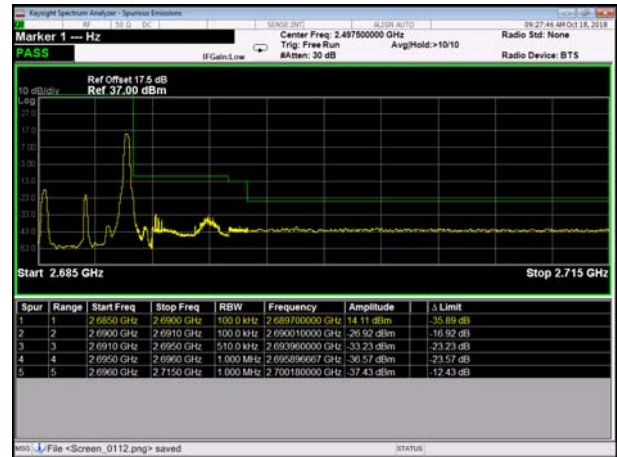

LowRange_TDD41_20MHz_2506_fullRB
_LowQPSK

LowRange_TDD41_20MHz_2506_fullRB
_LowQ16

HighRange_TDD41_5MHz_2687.5_OneRB_high_QPSK

HighRange_TDD41_5MHz_2687.5_OneRB_high_Q16

HighRange_TDD41_5MHz_2687.5_fullIRB_HighQPSK