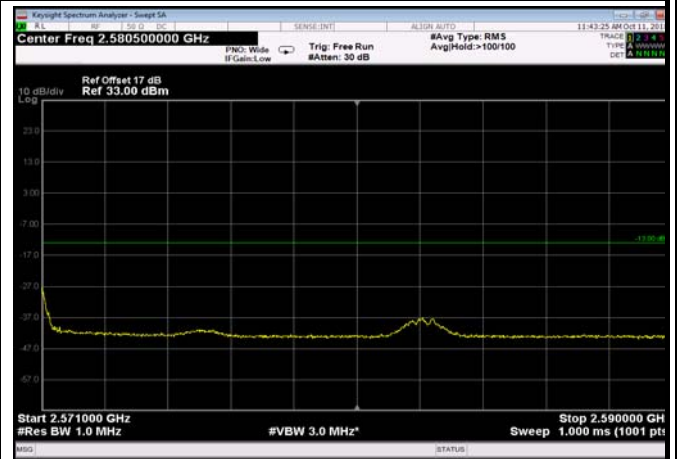

FDD07_15MHz_2562.5_Q16_OneRB_high
_ExtraBands_Range_2571~2590