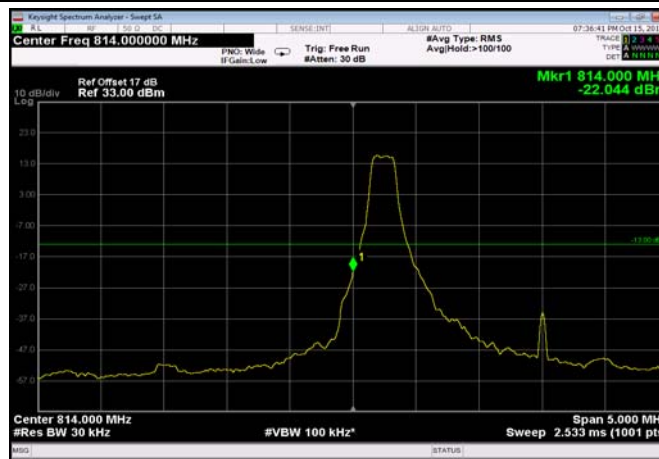

LowRange_FDD26_3MHz_815.5_OneRB
_low_QPSK