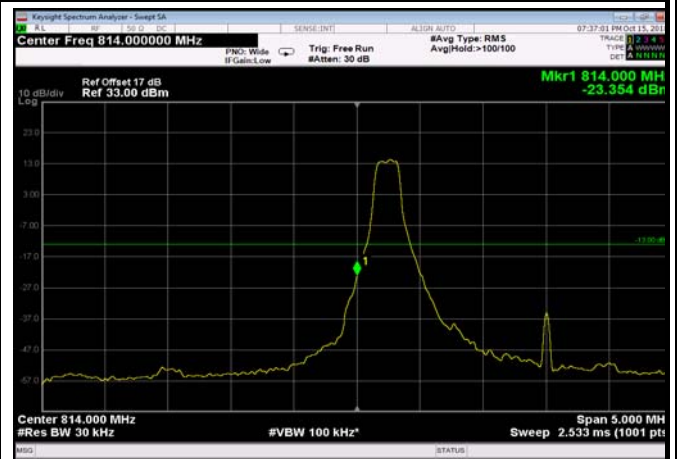

LowRange_FDD26_3MHz_815.5_OneRB
_low_Q16