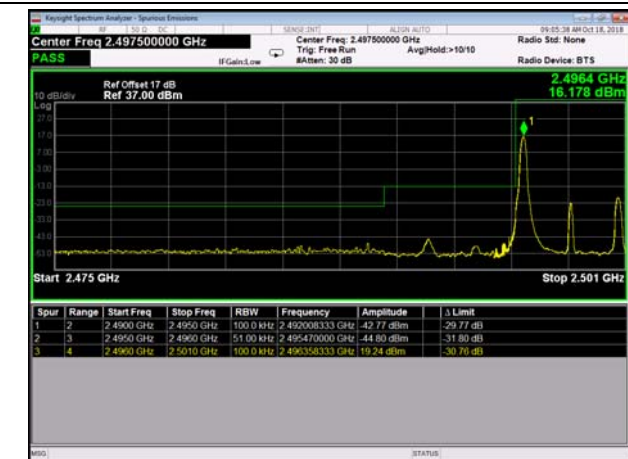

LowRange_TDD41_5MHz_2498.5_OneRB
_low_QPSK