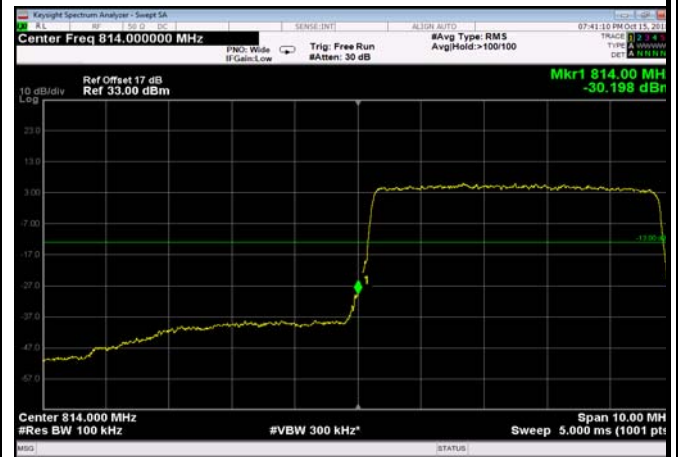

LowRange_FDD26_5MHz_816.5_fullRB
_Low_Q16