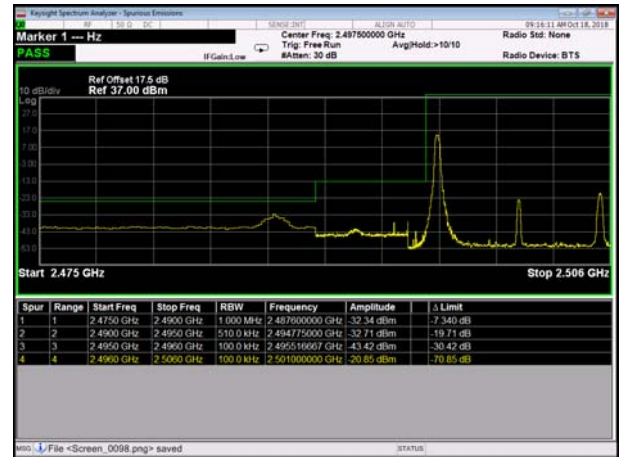

LowRange_TDD41_10MHz_2501_OneRB
_low_Q16