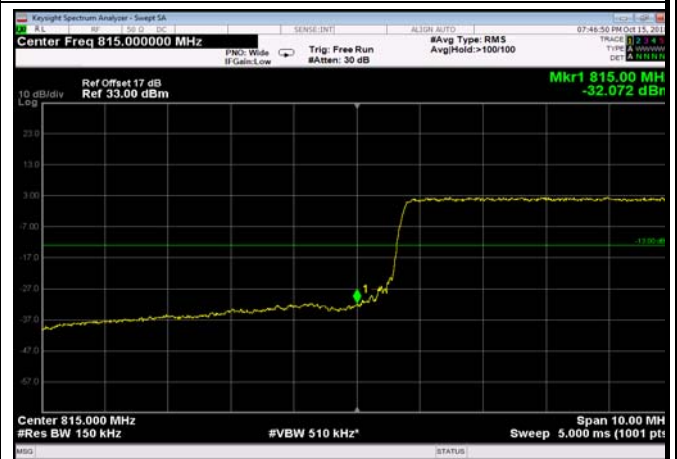

LowRange_FDD26_15MHz_822.5_fullRB
_Low_Q16