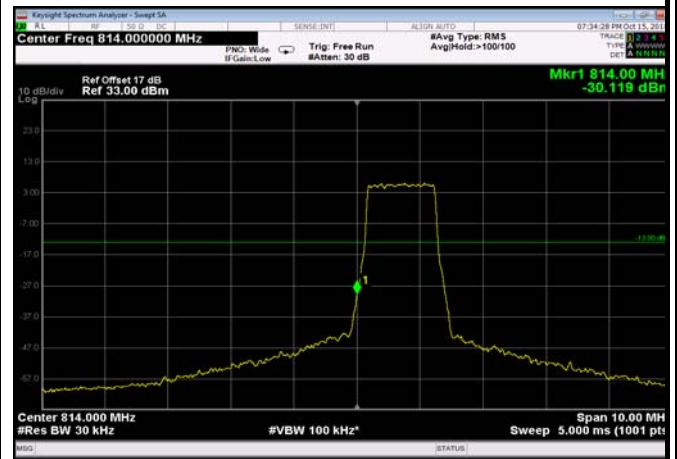

FDD07_20MHz_2560_QPSK_fullRB_ExtraBan
ds_Range_2590~2595

LowRange_FDD26_1.4MHz_814.7_OneRB
_low_QPSK

LowRange_FDD26_1.4MHz_814.7_OneRB
_low_Q16

LowRange_FDD26_1.4MHz_814.7_fullRB
_Low_QPSK

LowRange_FDD26_1.4MHz_814.7_fullRB
_Low_Q16