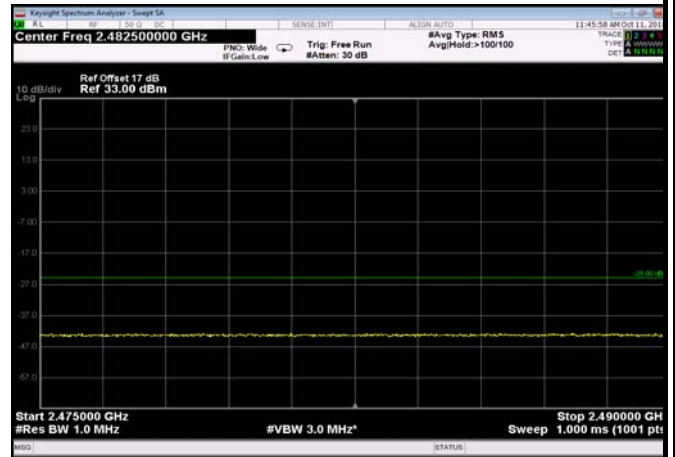

HighRange_FDD07_15MHz_2562.5_fullRB
_High_QPSK

HighRange_ FDD07_15MHz_2562.5_fullIRB
_High_Q16

FDD07_15MHz_2562.5_QPSK_fullIRB
_ExtraBands_Range_2475~2490

FDD07_15MHz_2562.5_QPSK_fullIRB
_ExtraBands_Range_2490~2496