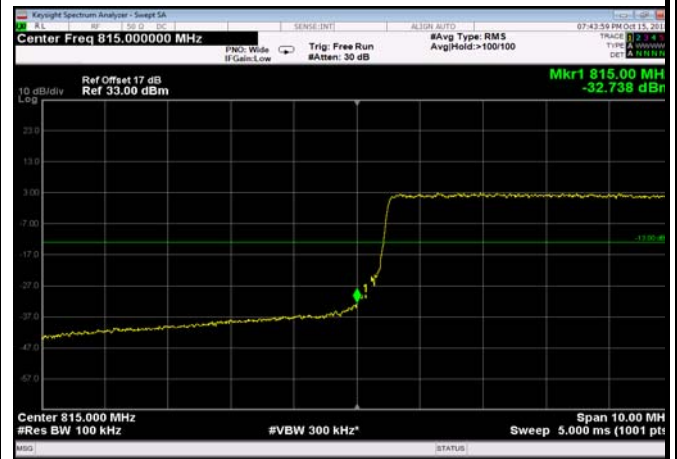

LowRange_FDD26_10MHz_820_fullRB
_Low_Q16