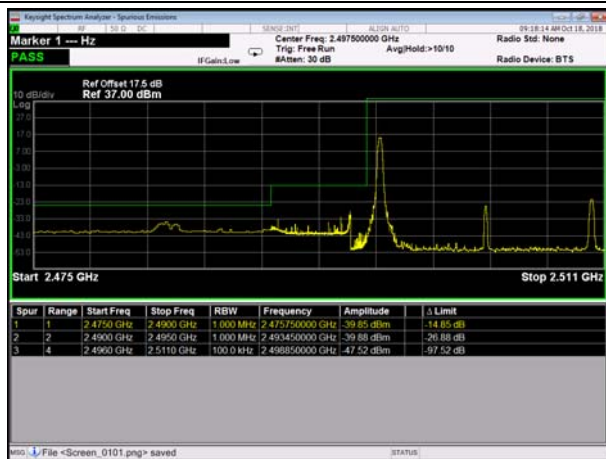

LowRange_TDD41_10MHz_2501_OneRB
_low_QPSK

LowRange_TDD41_10MHz_2501_OneRB
_low_Q16

LowRange_TDD41_10MHz_2501_fullRB
_LowQPSK

LowRange_TDD41_10MHz_2501_fullRB
_LowQ16

LowRange_TDD41_15MHz_2503.5_OneRB
_low_QPSK