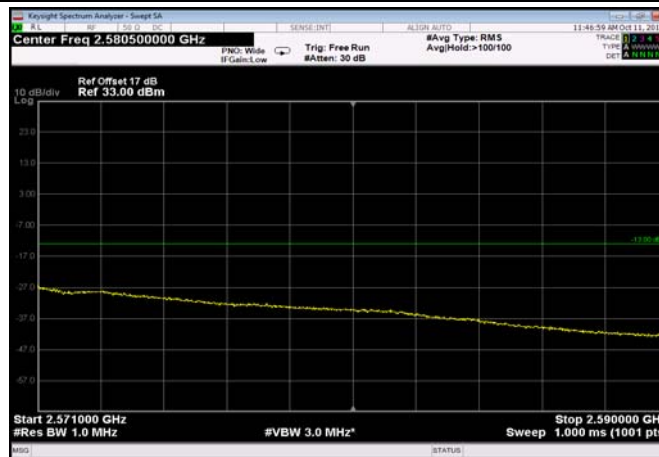

FDD07_15MHz_2562.5_QPSK_fullIRB
_ExtraBands_Range_2571~2590