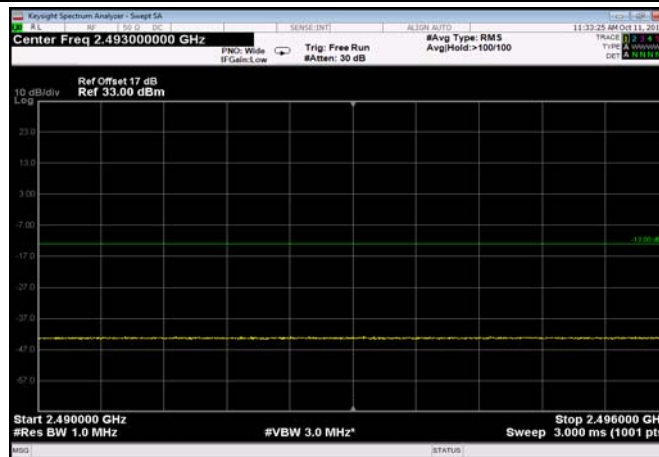

HighRange_FDD07_5MHz_2567.5_fullIRB
_High_QPSK

HighRange_FDD07_5MHz_2567.5_fullIRB
_High_Q16

FDD07_5MHz_2567.5_QPSK_fullIRB_ExtraBa
nds_Range_2475~2490

FDD07_5MHz_2567.5_QPSK_fullIRB_ExtraBa
nds_Range_2490~2496