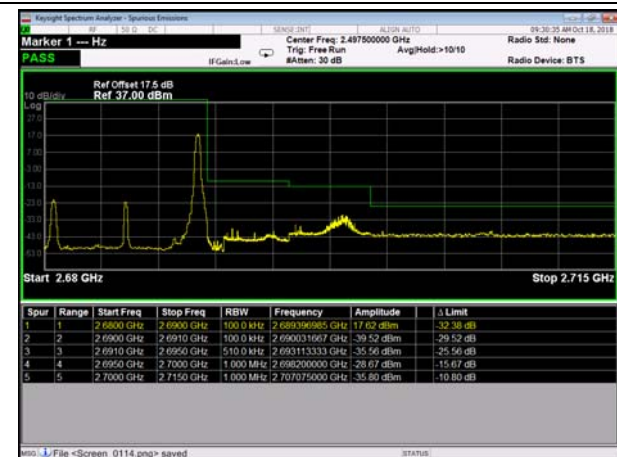

HighRange_TDD41_10MHz_2685_OneRB_high_Q16