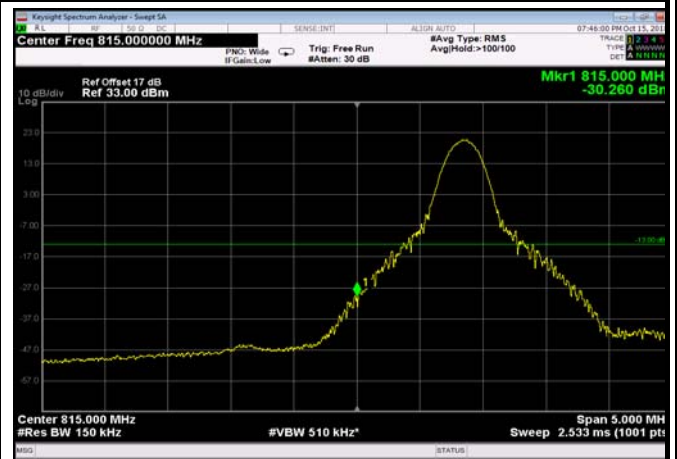

LowRange_FDD26_10MHz_820_fullRB
_Low_QPSK

LowRange_FDD26_10MHz_820_fullRB
_Low_Q16

LowRange_FDD26_15MHz_822.5_OneRB
_low_QPSK

LowRange_FDD26_15MHz_822.5_OneRB
_low_Q16

LowRange_FDD26_15MHz_822.5_fullRB
_Low_QPSK