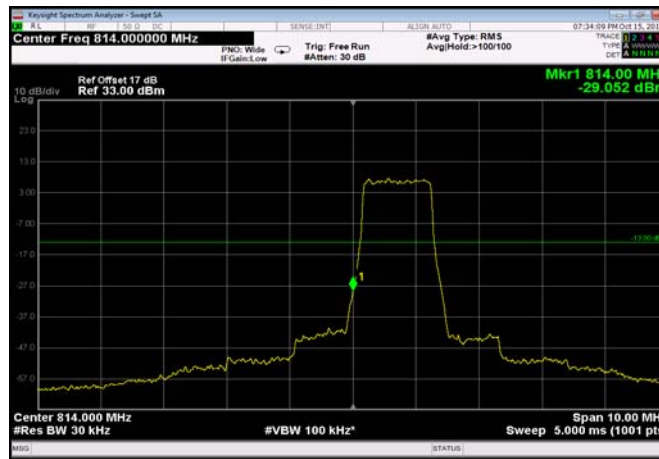

FDD07_20MHz_2560_QPSK_fullRB_ExtraBan
ds_Range_2590~2595

LowRange_FDD26_1.4MHz_814.7_OneRB
_low_QPSK

LowRange_FDD26_1.4MHz_814.7_OneRB
_low_Q16

LowRange_FDD26_1.4MHz_814.7_fullRB
_Low_QPSK

LowRange_FDD26_1.4MHz_814.7_fullRB
_Low_Q16