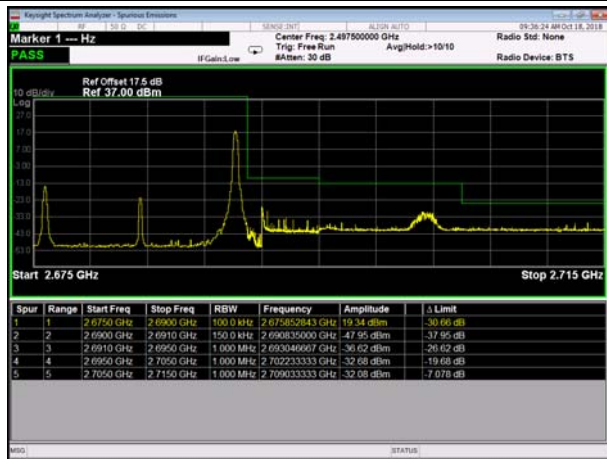

HighRange_TDD41_15MHz_2682.5_OneRB
_high_QPSK