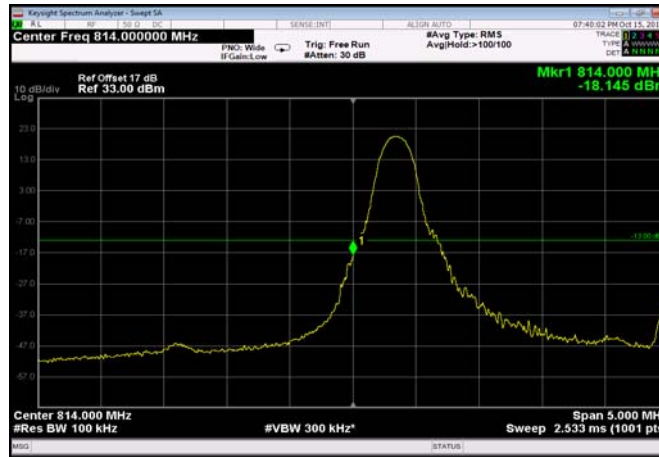

LowRange_FDD26_3MHz_815.5_OneRB
_low_QPSK

LowRange_FDD26_3MHz_815.5_OneRB
_low_Q16

LowRange_FDD26_3MHz_815.5_fullRB
_Low_QPSK

LowRange_FDD26_3MHz_815.5_fullRB
_Low_Q16

LowRange_FDD26_5MHz_816.5_OneRB
_low_QPSK