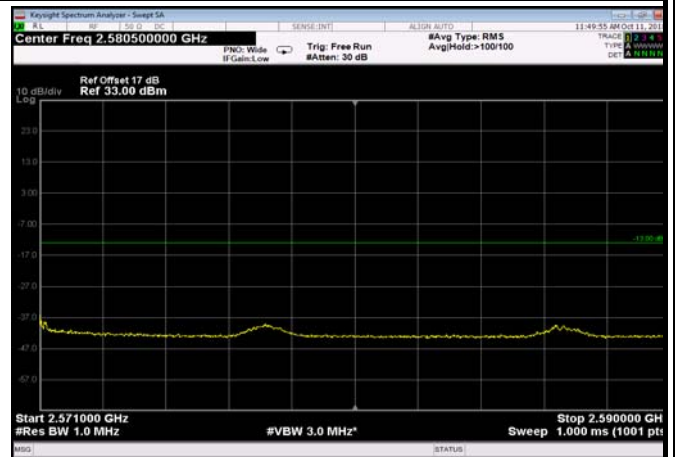

FDD07_20MHz_2560_Q16_OneRB_high
_ExtraBands_Range_2571~2590