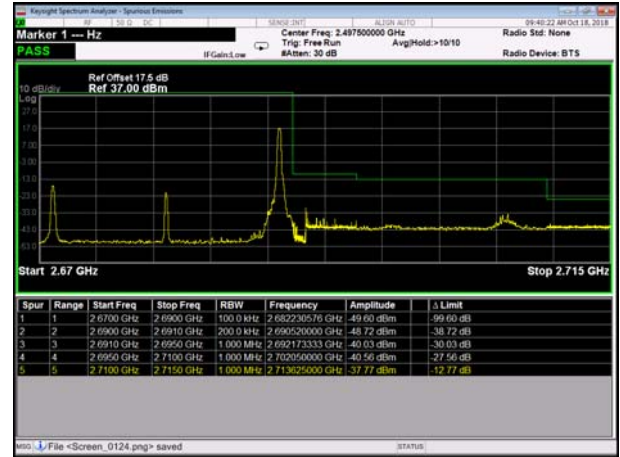

HighRange_TDD41_20MHz_2680_OneRB_high_Q16