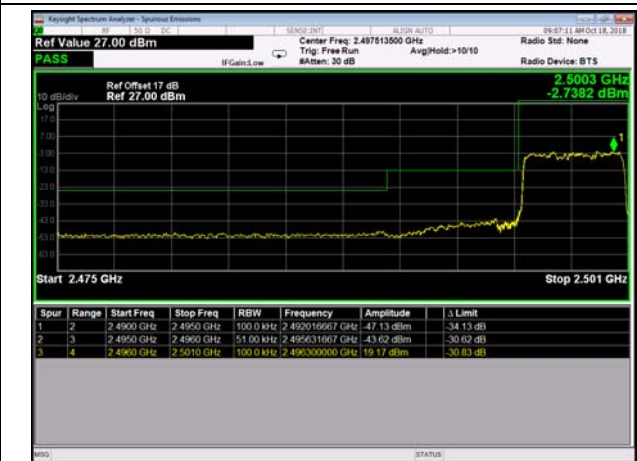

HighRange_ FDD26_15MHz_841.5_fullRB
_High_Q16

LowRange_TDD41_5MHz_2498.5_OneRB
_low_QPSK

LowRange_TDD41_5MHz_2498.5_OneRB
_low_Q16

LowRange_TDD41_5MHz_2498.5_fullRB
_LowQPSK

LowRange_TDD41_5MHz_2498.5_fullRB
_LowQ16