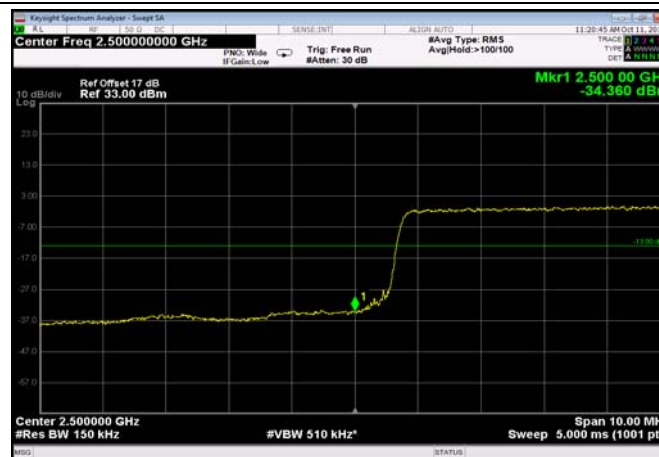

LowRange_FDD07_15MHz_2507.5_fullRB_Low_Q16