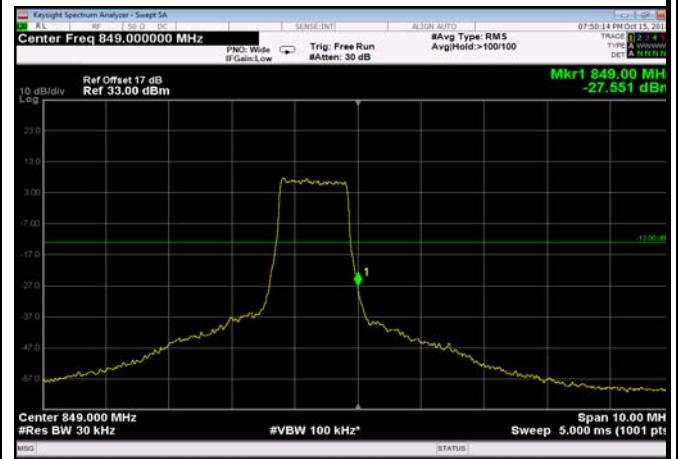

LowRange_FDD26_15MHz_822.5_fullRB
_Low_Q16

HighRange_FDD26_1.4MHz_848.3_OneRB
_high_QPSK

HighRange_FDD26_1.4MHz_848.3_OneRB
_high_Q16

HighRange_FDD26_1.4MHz_848.3_fullIRB
_High_QPSK

HighRange_FDD26_1.4MHz_848.3_fullIRB
_High_Q16