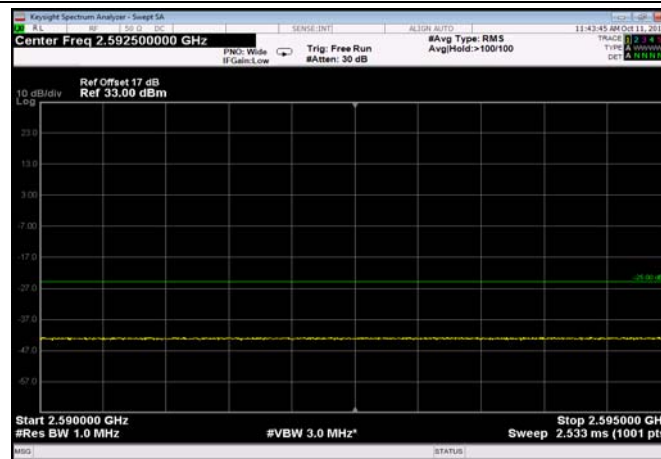

FDD07_15MHz_2562.5_Q16_OneRB_high
_ExtraBands_Range_2590~2595