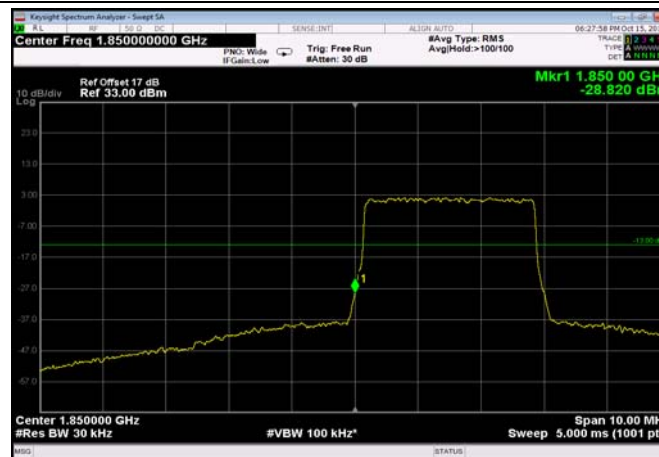

## Test Result and Data

LowRange\_FDD02\_1.4MHz\_1850.7\_OneRB  
\_low\_QPSK

LowRange\_FDD02\_1.4MHz\_1850.7\_OneRB  
\_low\_Q16

LowRange\_FDD02\_1.4MHz\_1850.7\_fullRB  
\_Low\_QPSK

LowRange\_FDD02\_1.4MHz\_1850.7\_fullRB  
\_Low\_Q16

LowRange\_FDD02\_3MHz\_1851.5\_OneRB  
\_low\_QPSK

LowRange\_FDD02\_3MHz\_1851.5\_OneRB  
\_low\_Q16

LowRange\_FDD02\_3MHz\_1851.5\_fullRB  
\_Low\_QPSK

LowRange\_FDD02\_3MHz\_1851.5\_fullRB  
\_Low\_Q16