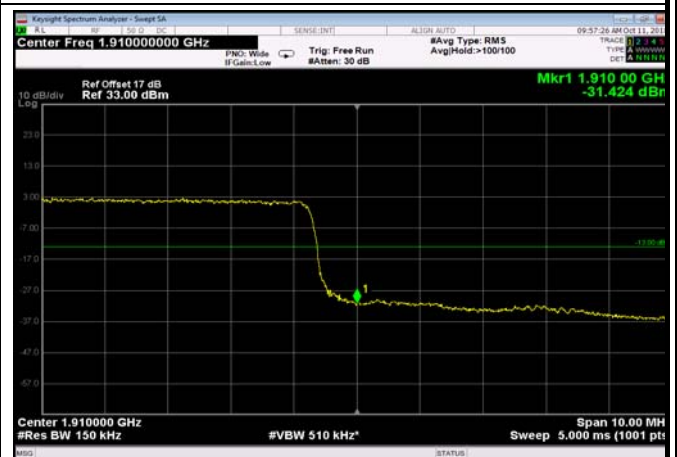

HighRange_FDD02_15MHz_1902.5_fullRB
_High_Q16