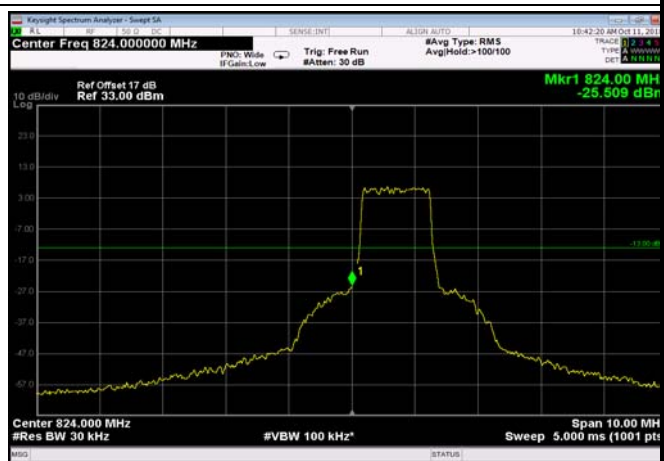

LowRange_ FDD05_1.4MHz_824.7_fullRB
_Low_Q16