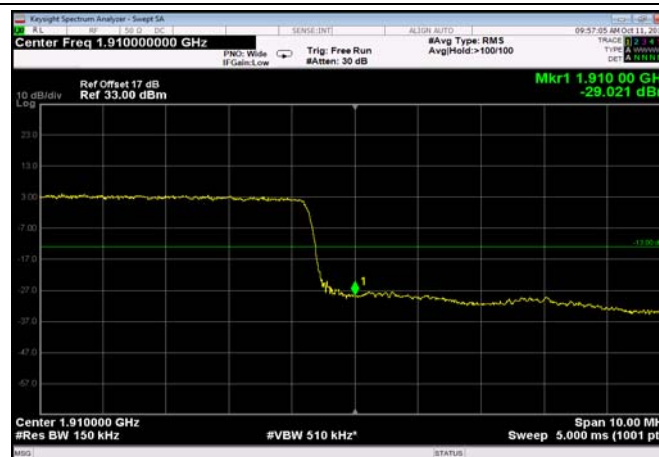

HighRange_FDD02_15MHz_1902.5_fullRB
_High_QPSK