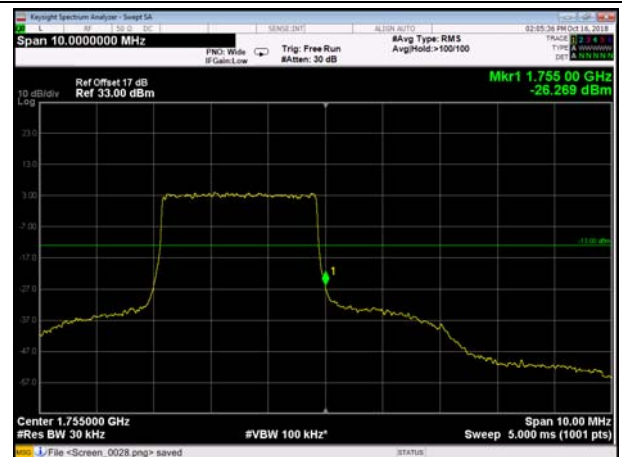

HighRange_FDD04_3MHz_1753.5_fullIRB
_High_Q16