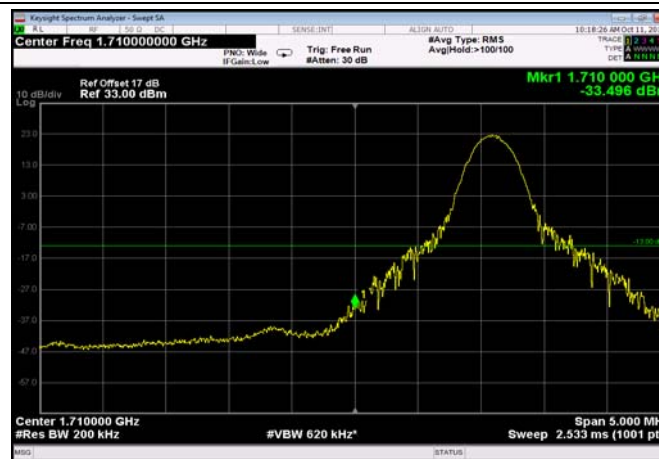

LowRange_FDD04_20MHz_1720_OneRB
_low_QPSK