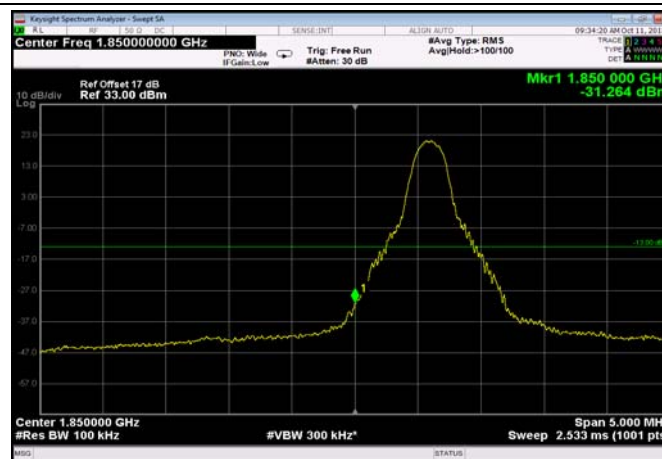

LowRange_FDD02_10MHz_1855_OneRB
_low_QPSK