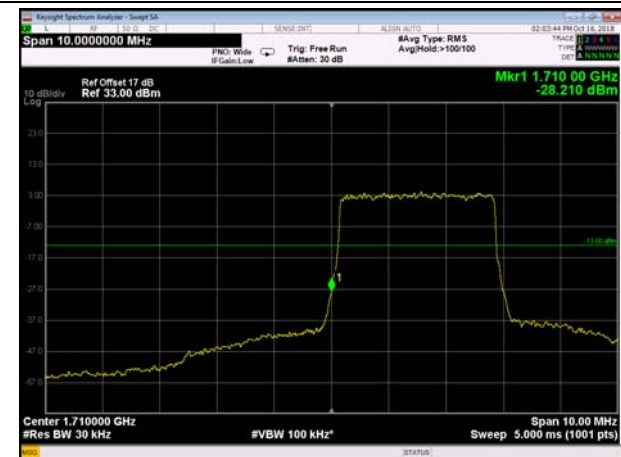

LowRange_FDD04_3MHz_1711.5_fullRB
_Low_QPSK