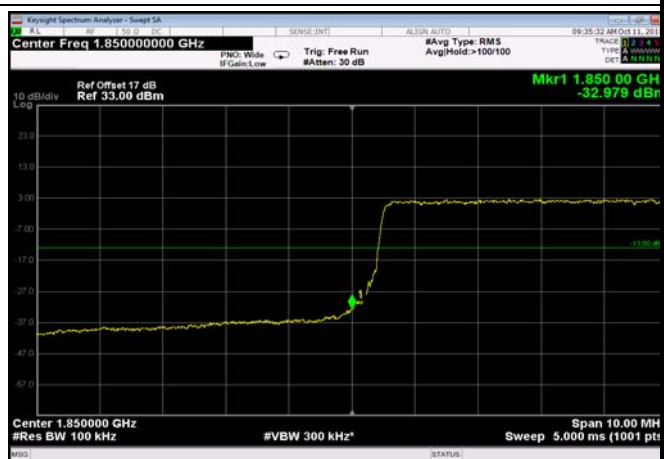

LowRange\_FDD02\_10MHz\_1855\_OneRB  
\_low\_QPSK

LowRange\_FDD02\_10MHz\_1855\_OneRB  
\_low\_Q16

LowRange\_FDD02\_10MHz\_1855\_fullRB  
\_Low\_QPSK

LowRange\_FDD02\_10MHz\_1855\_fullRB  
\_Low\_Q16

LowRange\_FDD02\_15MHz\_1857.5\_OneRB  
\_low\_QPSK