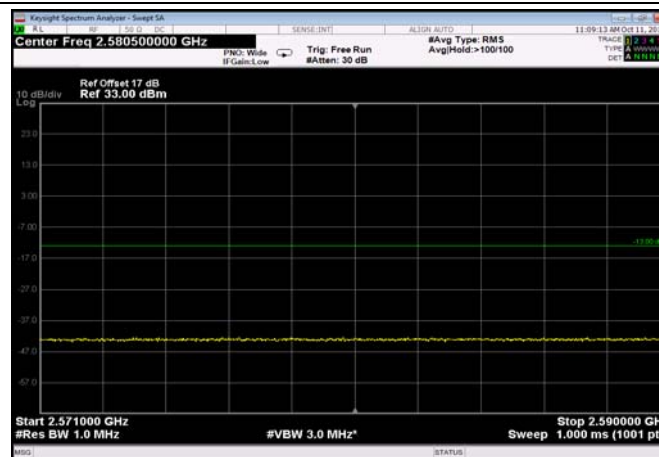

FDD07_5MHz_2502.5_Q16_fullIRB_ExtraBan
ds_Range_2571~2590