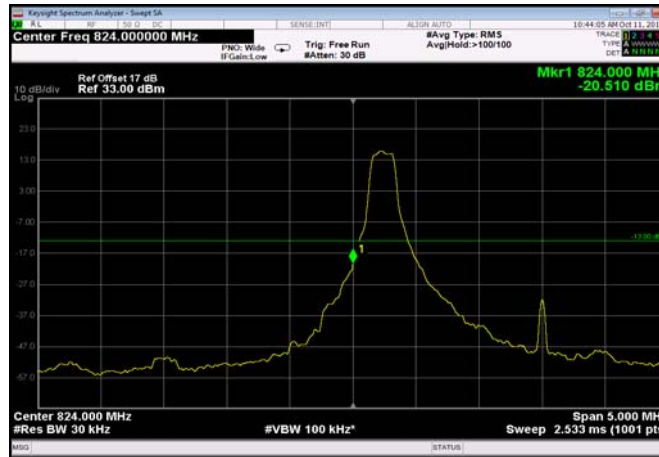

LowRange\_ FDD05\_1.4MHz\_824.7\_fullRB  
\_Low\_QPSK

LowRange\_ FDD05\_1.4MHz\_824.7\_fullRB  
\_Low\_Q16

LowRange\_FDD05\_3MHz\_825.5\_OneRB  
\_low\_QPSK

LowRange\_FDD05\_3MHz\_825.5\_OneRB  
\_low\_Q16