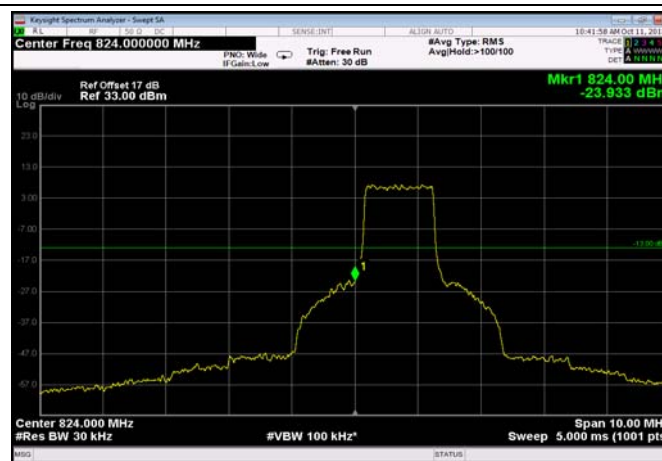

LowRange_ FDD05_1.4MHz_824.7_fullRB
_Low_QPSK