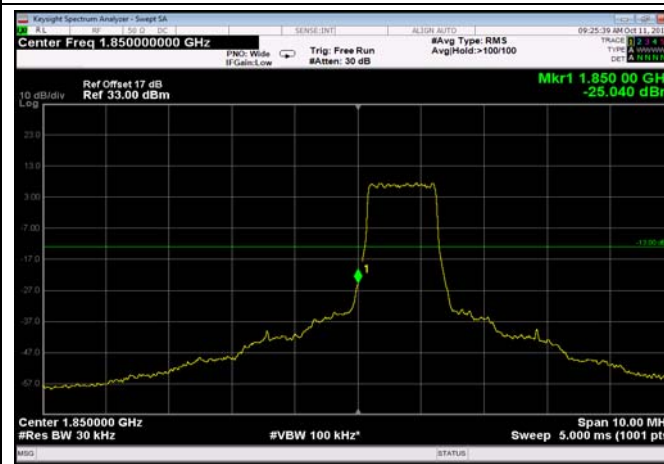

## Test Result and Data

LowRange\_FDD02\_1.4MHz\_1850.7\_OneRB  
\_low\_QPSK

LowRange\_FDD02\_1.4MHz\_1850.7\_OneRB  
\_low\_Q16

LowRange\_FDD02\_1.4MHz\_1850.7\_fullRB  
\_Low\_QPSK

LowRange\_FDD02\_1.4MHz\_1850.7\_fullRB  
\_Low\_Q16