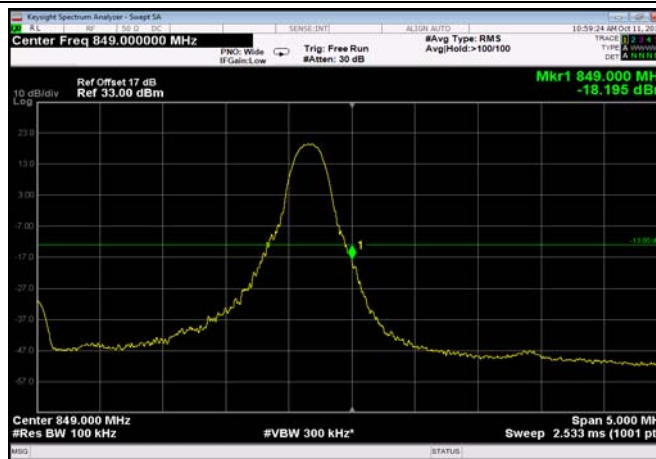

HighRange_FDD05_5MHz_846.5_OneRB
_high_QPSK