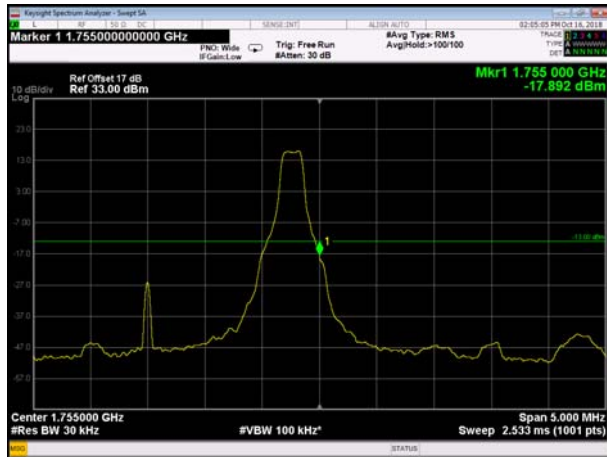

HighRange\_FDD04\_1.4MHz\_1754.3  
\_fullRB\_High\_QPSK

HighRange\_FDD04\_1.4MHz\_1754.3  
\_fullRB\_High\_Q16

HighRange\_FDD04\_3MHz\_1753.5\_OneRB  
\_high\_QPSK

HighRange\_FDD04\_3MHz\_1753.5\_OneRB  
\_high\_Q16