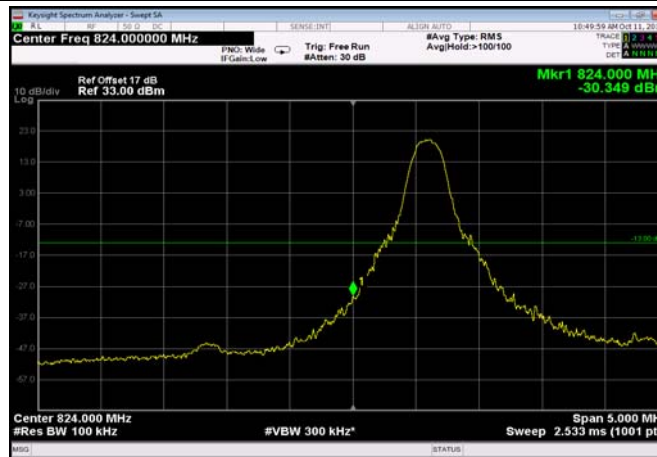

LowRange_ FDD05_10MHz_829_OneRB
_low_QPSK