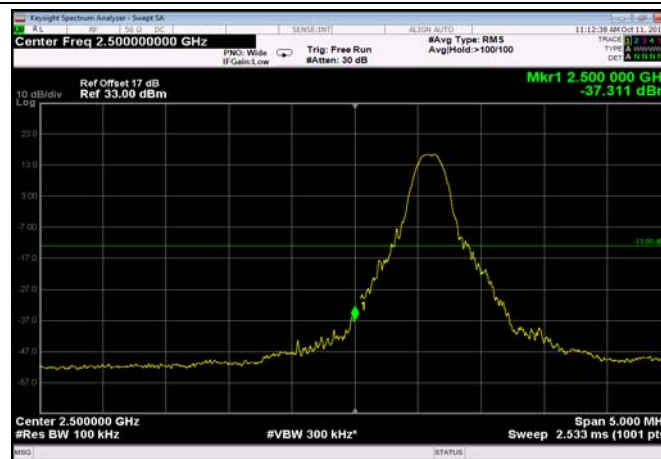

FDD07\_10MHz\_2505\_QPSK\_OneRB\_high  
\_ExtraBands\_Range\_2571~2590

FDD07\_10MHz\_2505\_QPSK\_OneRB\_high  
\_ExtraBands\_Range\_2590~2595

LowRange\_FDD07\_10MHz\_2505\_OneRB  
\_low\_QPSK

LowRange\_FDD07\_10MHz\_2505\_OneRB  
\_low\_Q16