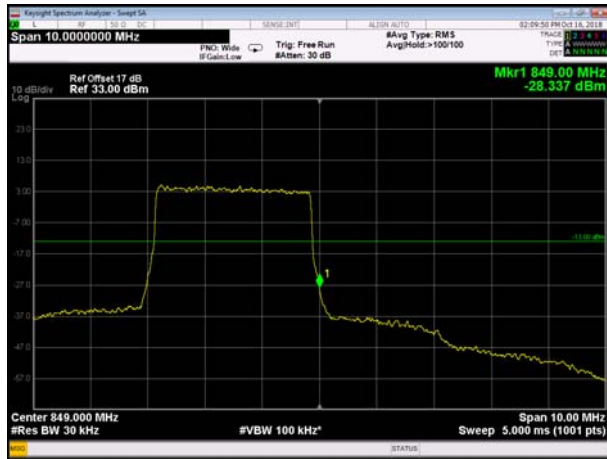

HighRange\_FDD05\_3MHz\_847.5\_OneRB  
\_high\_QPSK

HighRange\_FDD05\_3MHz\_847.5\_OneRB  
\_high\_Q16

HighRange\_FDD05\_3MHz\_847.5\_fullRB  
\_High\_QPSK

HighRange\_FDD05\_3MHz\_847.5\_fullRB  
\_High\_Q16