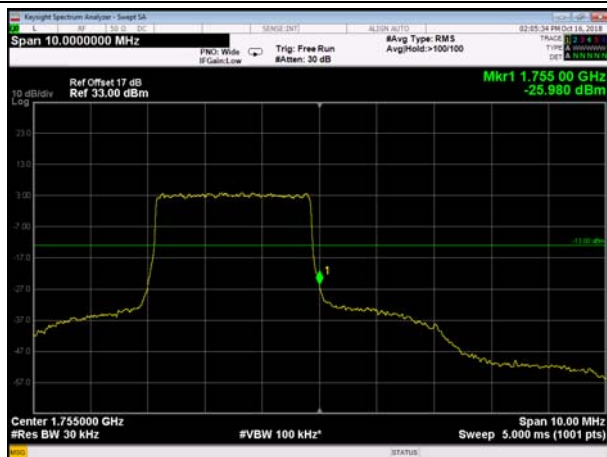

HighRange_FDD04_3MHz_1753.5_fullIRB
_High_QPSK