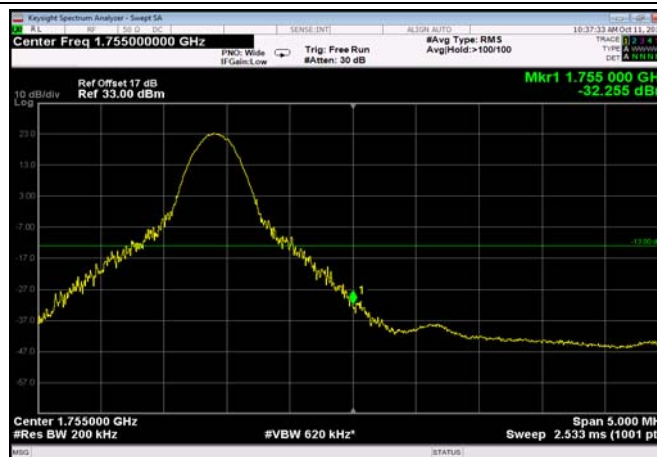

HighRange_FDD04_20MHz_1745_OneRB
_high_QPSK