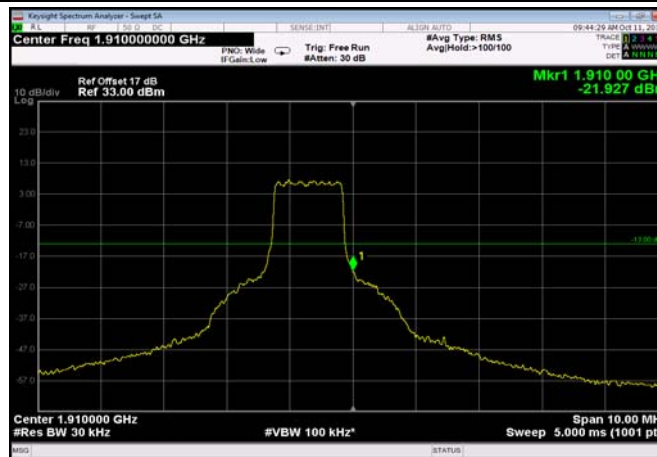

HighRange_FDD02_1.4MHz_1909.3
_fullRB_High_QPSK