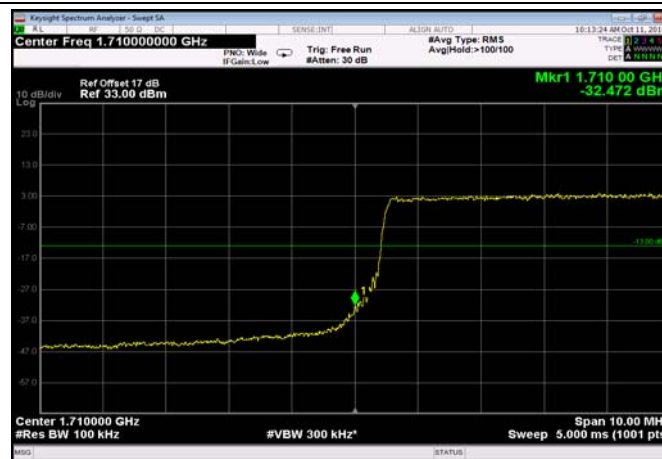

LowRange_FDD04_10MHz_1715_fullRB
_Low_QPSK