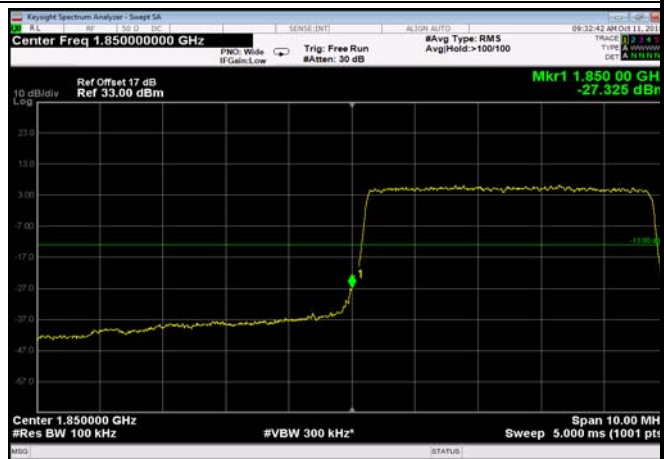

LowRange\_FDD02\_5MHz\_1852.5\_OneRB  
\_low\_QPSK

LowRange\_FDD02\_5MHz\_1852.5\_OneRB  
\_low\_Q16

LowRange\_FDD02\_5MHz\_1852.5\_fullRB  
\_Low\_QPSK

LowRange\_FDD02\_5MHz\_1852.5\_fullRB  
\_Low\_Q16