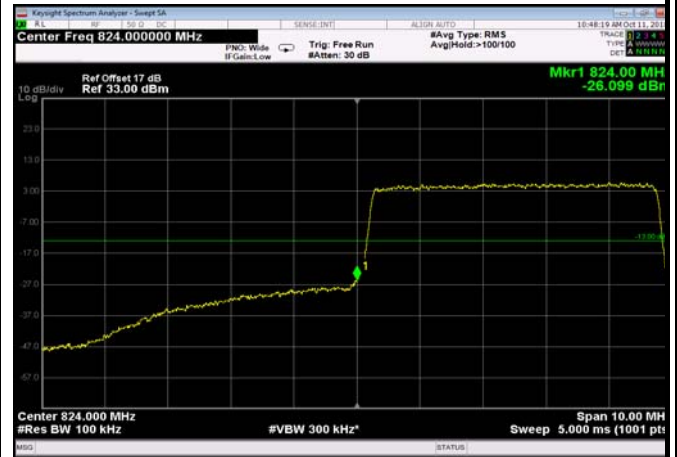

LowRange_ FDD05_5MHz_826.5_fullRB
_Low_Q16