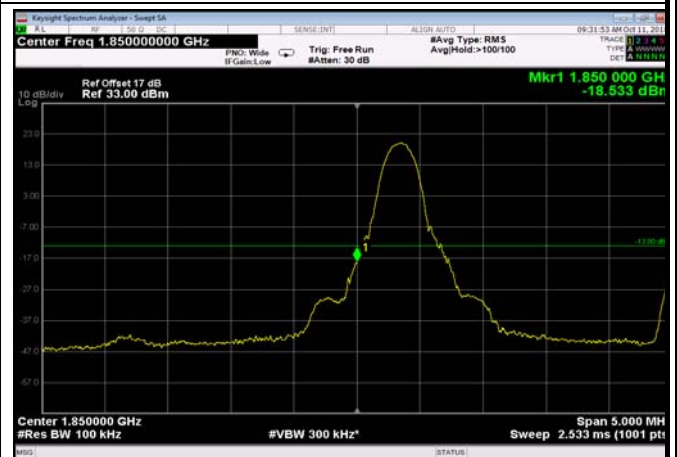

LowRange_FDD02_5MHz_1852.5_OneRB
_low_Q16