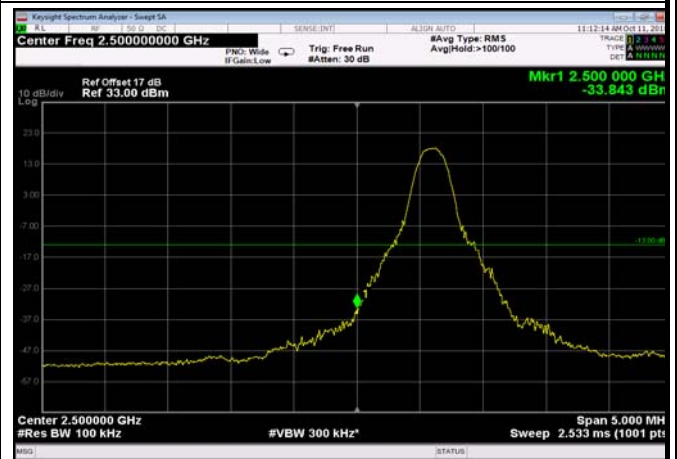

LowRange_FDD07_10MHz_2505_OneRB
_low_QPSK