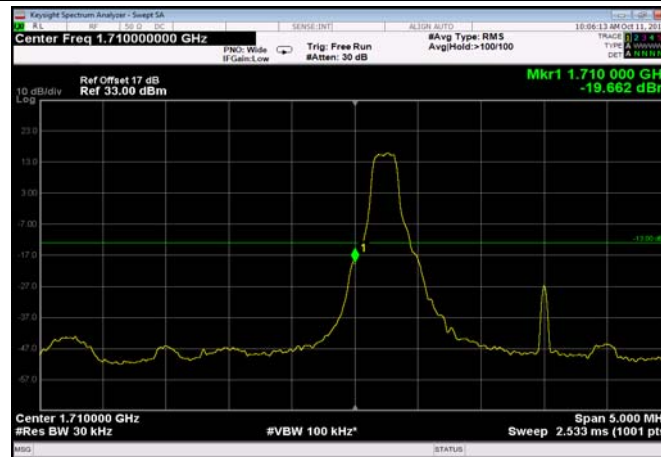

LowRange\_ FDD04\_1.4MHz\_1710.7\_OneRB  
\_low\_Q16

LowRange\_ FDD04\_1.4MHz\_1710.7\_fullRB  
\_Low\_QPSK

LowRange\_ FDD04\_1.4MHz\_1710.7\_fullRB  
\_Low\_Q16

LowRange\_FDD04\_3MHz\_1711.5\_OneRB  
\_low\_QPSK