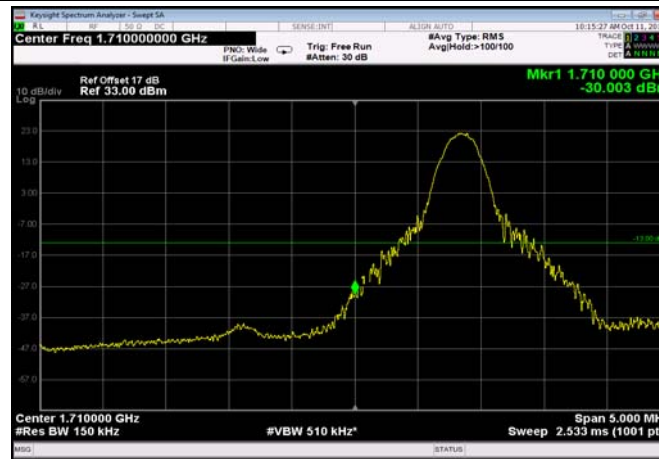

LowRange\_FDD04\_10MHz\_1715\_fullRB  
\_Low\_QPSK

LowRange\_FDD04\_10MHz\_1715\_fullRB  
\_Low\_Q16

LowRange\_FDD04\_15MHz\_1717.5\_OneRB  
\_low\_QPSK

LowRange\_FDD04\_15MHz\_1717.5\_OneRB  
\_low\_Q16