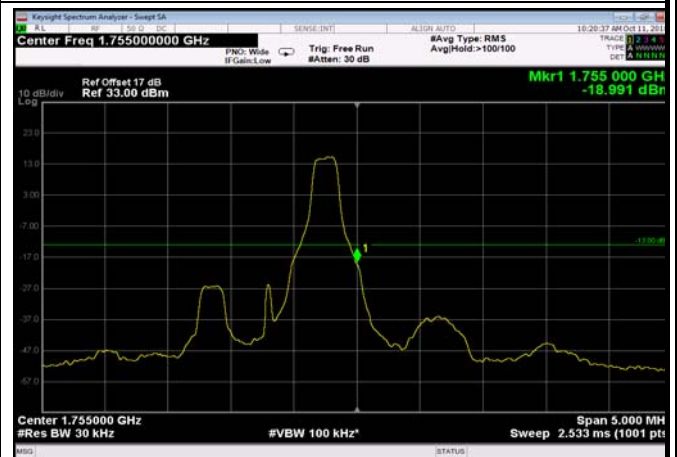

LowRange\_FDD04\_20MHz\_1720\_fullRB  
\_Low\_QPSK

LowRange\_FDD04\_20MHz\_1720\_fullRB  
\_Low\_Q16

HighRange\_FDD04\_1.4MHz\_1754.3\_OneRB  
\_high\_QPSK

HighRange\_FDD04\_1.4MHz\_1754.3\_OneRB  
\_high\_Q16