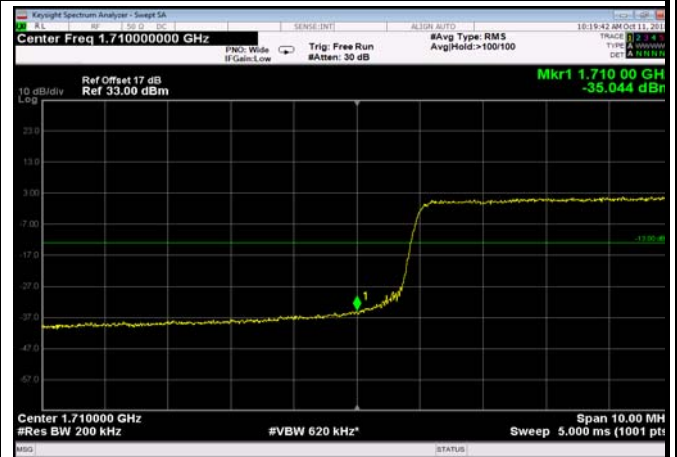

LowRange_FDD04_20MHz_1720_fullRB
_Low_Q16