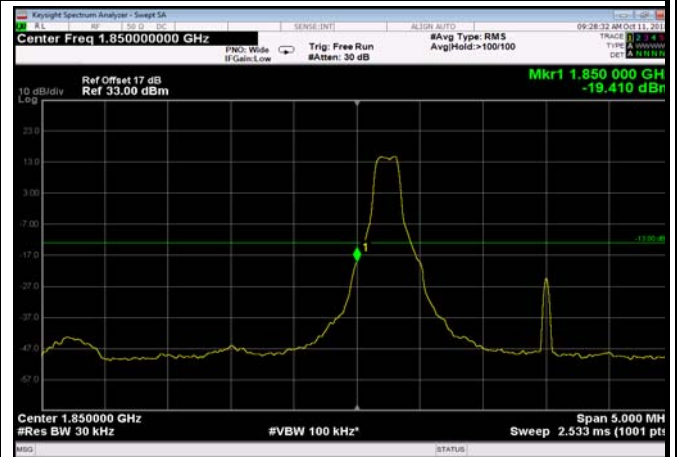

LowRange_FDD02_3MHz_1851.5_OneRB
_low_Q16