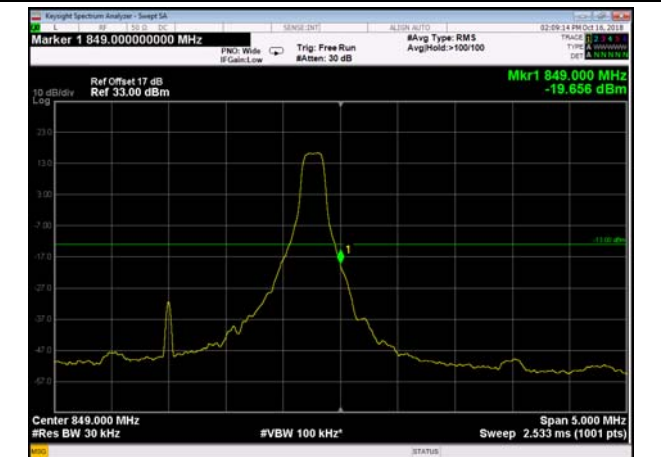

HighRange_FDD05_3MHz_847.5_OneRB
_high_QPSK