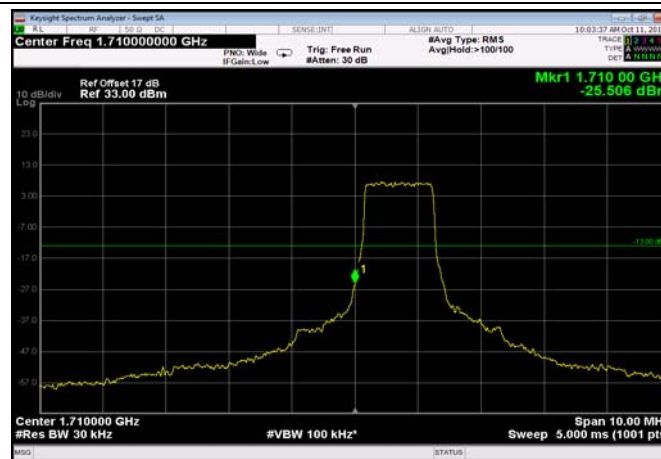

LowRange_ FDD04_1.4MHz_1710.7_fullRB
_Low_QPSK