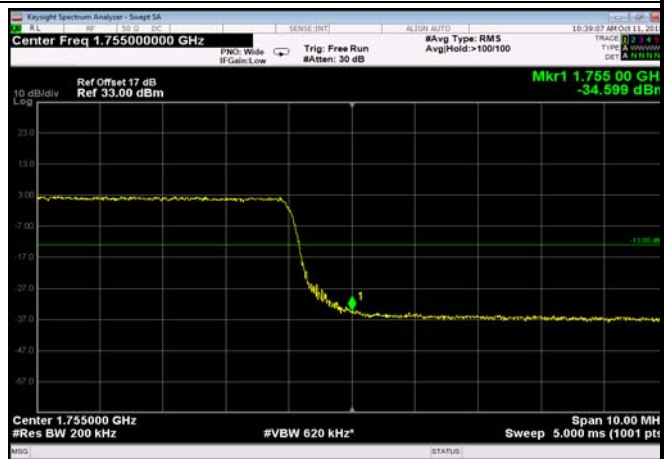

HighRange_ FDD04_20MHz_1745_fullRB
_High_Q16