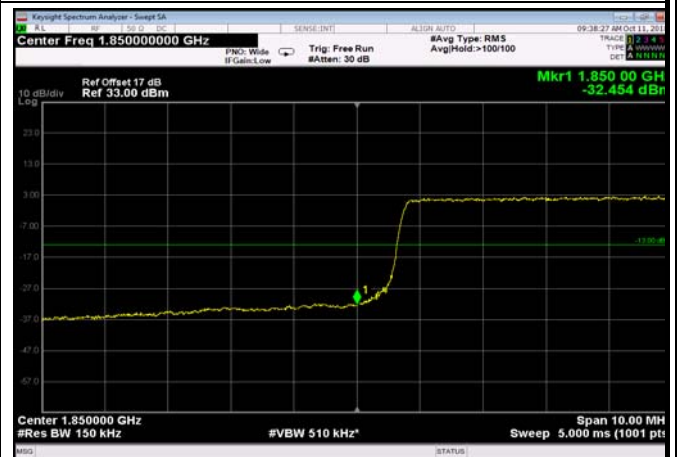

LowRange_FDD02_15MHz_1857.5_fullRB
_Low_Q16