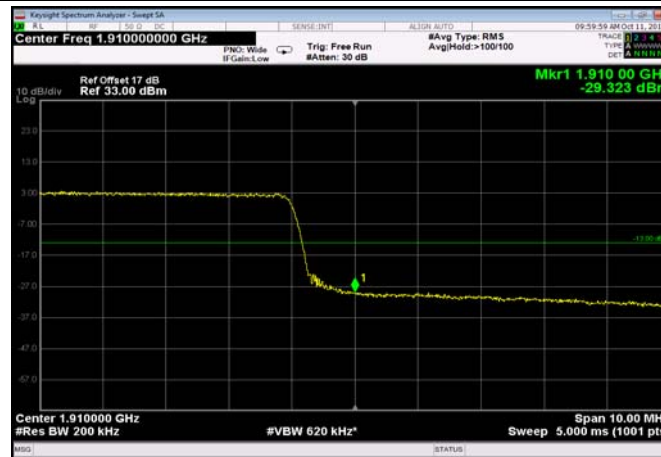

HighRange_ FDD02_20MHz_1900_fullRB
_High_QPSK