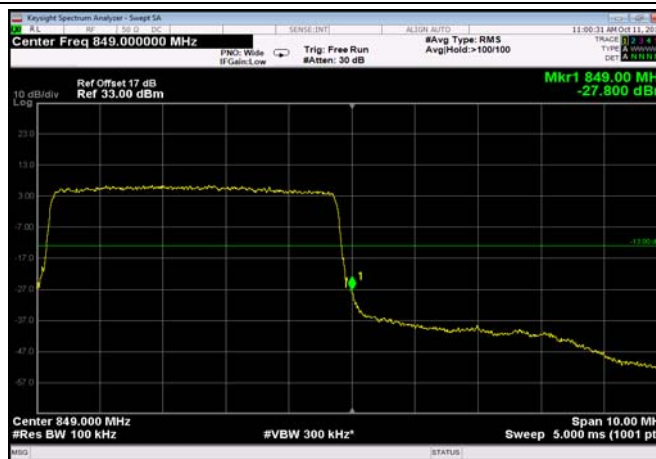

HighRange_FDD05_5MHz_846.5_fullRB
_High_QPSK