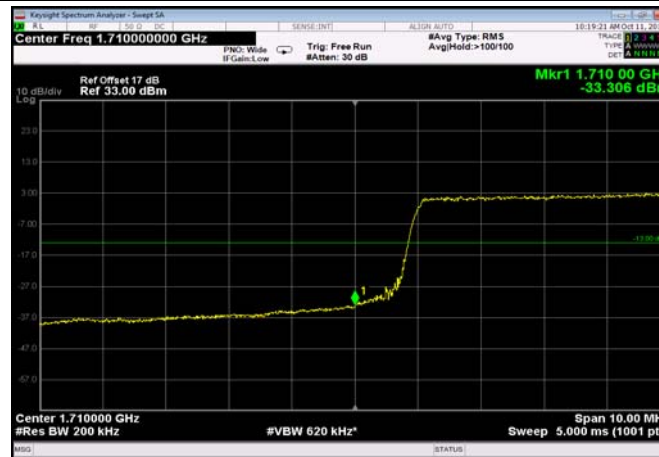

LowRange_FDD04_20MHz_1720_fullRB
_Low_QPSK