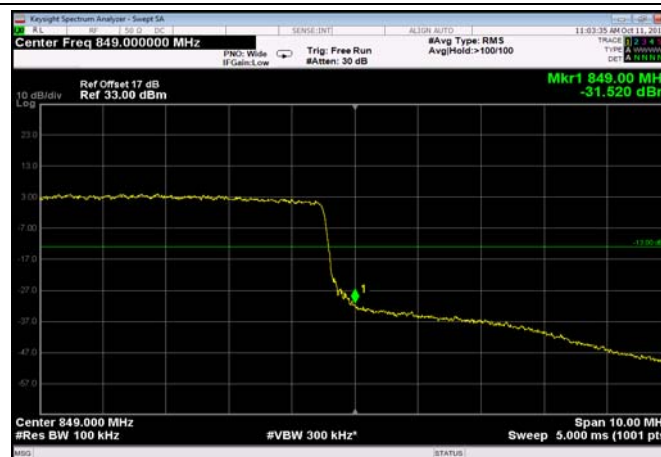

HighRange_FDD05_10MHz_844_fullRB
_High_QPSK