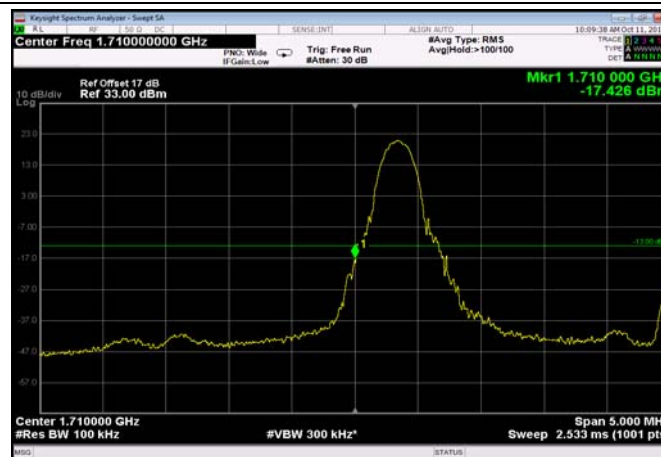

LowRange\_FDD04\_3MHz\_1711.5\_OneRB  
\_low\_Q16

LowRange\_FDD04\_3MHz\_1711.5\_fullRB  
\_Low\_QPSK

LowRange\_FDD04\_3MHz\_1711.5\_fullRB  
\_Low\_Q16

LowRange\_FDD04\_5MHz\_1712.5\_OneRB  
\_low\_QPSK