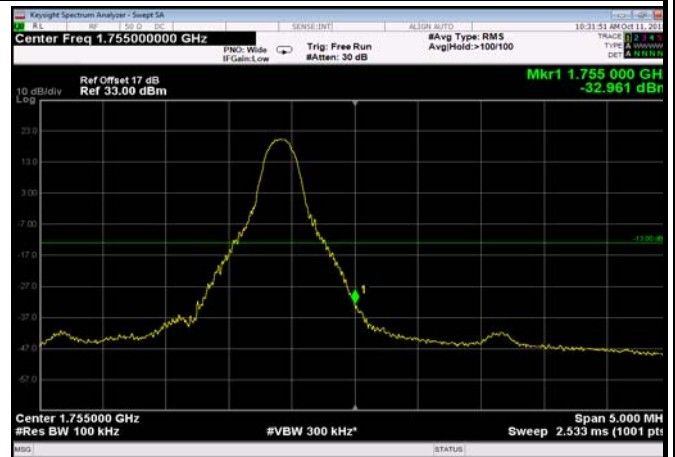

HighRange\_FDD04\_5MHz\_1752.5\_fullRB  
\_High\_QPSK

HighRange\_FDD04\_5MHz\_1752.5\_fullRB  
\_High\_Q16

HighRange\_FDD04\_10MHz\_1750\_OneRB  
\_high\_QPSK

HighRange\_FDD04\_10MHz\_1750\_OneRB  
\_high\_Q16