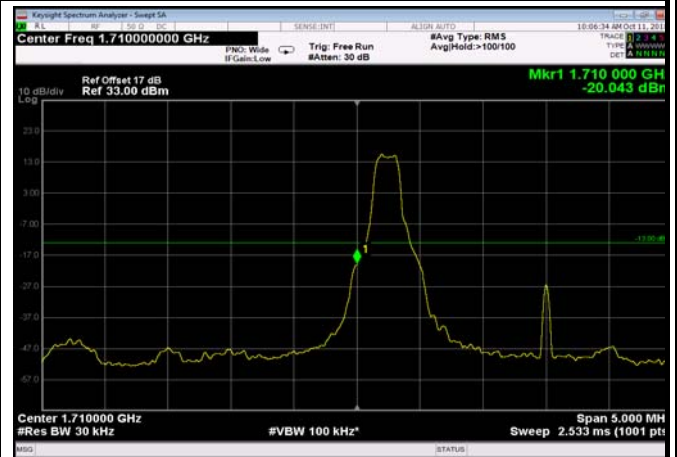

LowRange_FDD04_3MHz_1711.5_OneRB
_low_Q16