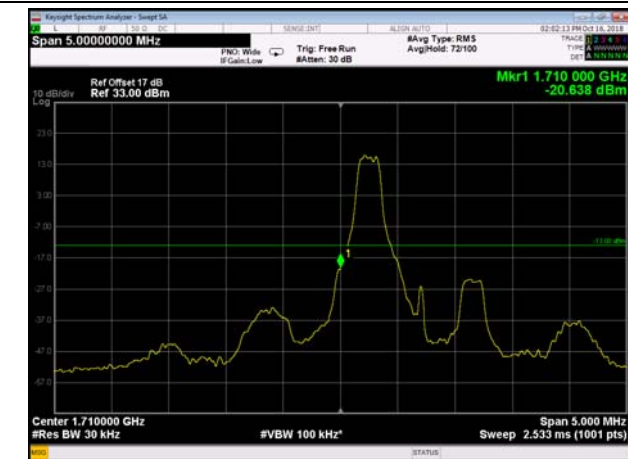

HighRange\_FDD02\_20MHz\_1900\_OneRB  
\_high\_Q16

HighRange\_ FDD02\_20MHz\_1900\_fullRB  
\_High\_QPSK

HighRange\_ FDD02\_20MHz\_1900\_fullRB  
\_High\_Q16

LowRange\_ FDD04\_1.4MHz\_1710.7\_OneRB  
\_low\_QPSK