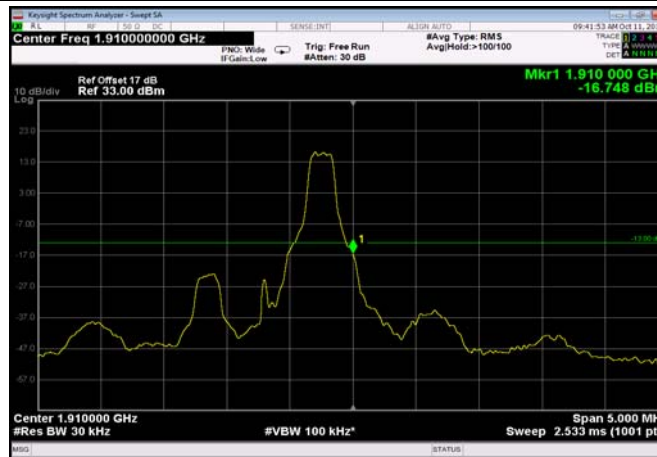

LowRange\_FDD02\_20MHz\_1860\_OneRB  
\_low\_Q16

LowRange\_FDD02\_20MHz\_1860\_fullRB  
\_Low\_QPSK

LowRange\_FDD02\_20MHz\_1860\_fullRB  
\_Low\_Q16

HighRange\_FDD02\_1.4MHz\_1909.3\_OneRB  
\_high\_QPSK