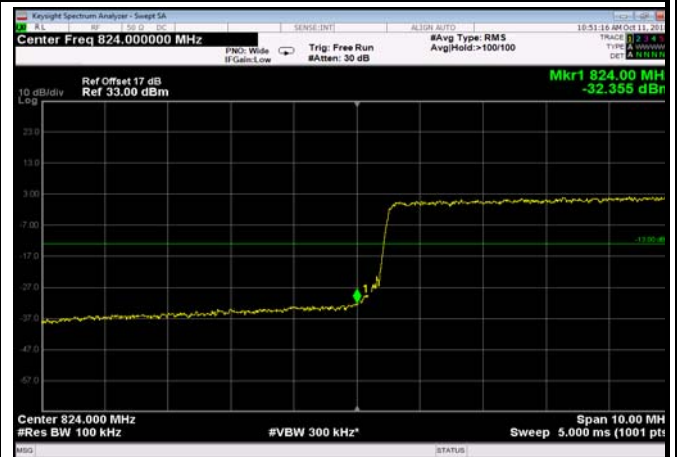

LowRange\_ FDD05\_5MHz\_826.5\_fullRB  
\_Low\_Q16

LowRange\_ FDD05\_10MHz\_829\_OneRB  
\_low\_QPSK

LowRange\_ FDD05\_10MHz\_829\_OneRB  
\_low\_Q16

LowRange\_ FDD05\_10MHz\_829\_fullRB  
\_Low\_QPSK

LowRange\_ FDD05\_10MHz\_829\_fullRB  
\_Low\_Q16