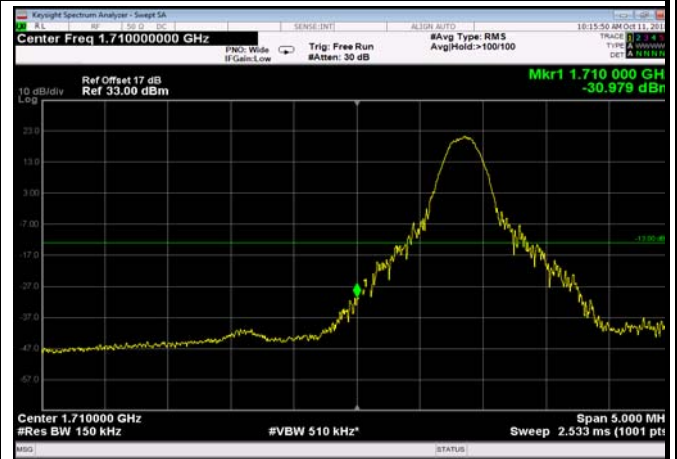

LowRange\_FDD04\_10MHz\_1715\_fullRB  
\_Low\_QPSK

LowRange\_FDD04\_10MHz\_1715\_fullRB  
\_Low\_Q16

LowRange\_FDD04\_15MHz\_1717.5\_OneRB  
\_low\_QPSK

LowRange\_FDD04\_15MHz\_1717.5\_OneRB  
\_low\_Q16