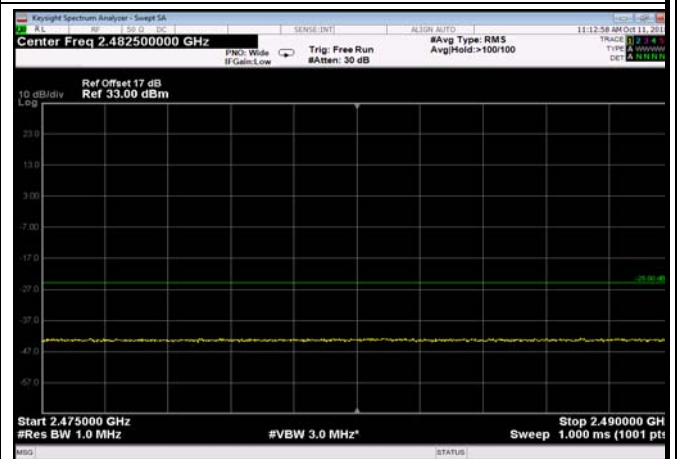

FDD07_10MHz_2505_Q16_OneRB_low
_ExtraBands_Range_2475~2490