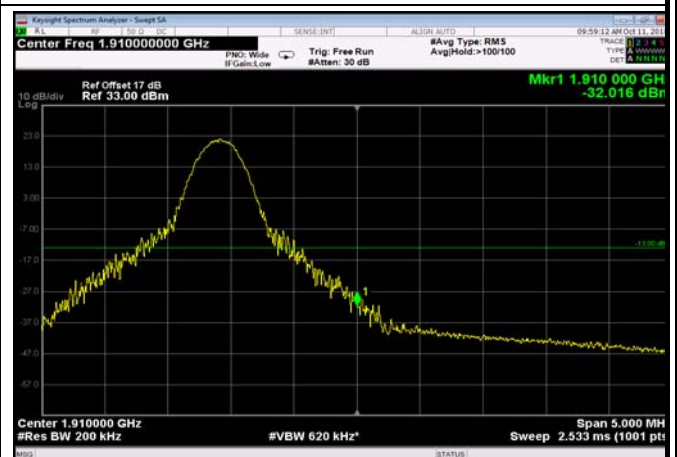

HighRange_FDD02_20MHz_1900_OneRB
_high_Q16