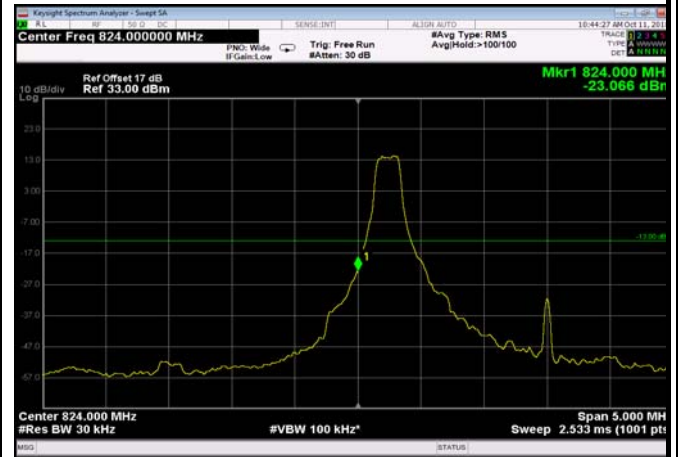

LowRange\_ FDD05\_1.4MHz\_824.7\_fullRB  
\_Low\_QPSK

LowRange\_ FDD05\_1.4MHz\_824.7\_fullRB  
\_Low\_Q16

LowRange\_FDD05\_3MHz\_825.5\_OneRB  
\_low\_QPSK

LowRange\_FDD05\_3MHz\_825.5\_OneRB  
\_low\_Q16