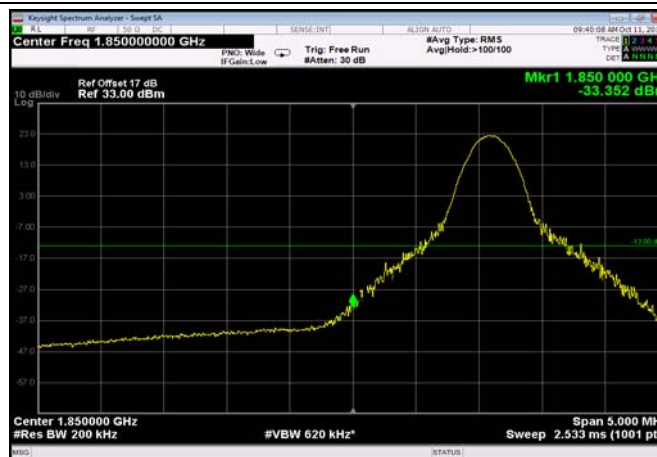

LowRange\_FDD02\_15MHz\_1857.5\_OneRB  
\_low\_Q16

LowRange\_FDD02\_15MHz\_1857.5\_fullRB  
\_Low\_QPSK

LowRange\_FDD02\_15MHz\_1857.5\_fullRB  
\_Low\_Q16

LowRange\_FDD02\_20MHz\_1860\_OneRB  
\_low\_QPSK

LowRange\_FDD02\_20MHz\_1860\_OneRB  
\_low\_Q16

LowRange\_FDD02\_20MHz\_1860\_fullRB  
\_Low\_QPSK

LowRange\_FDD02\_20MHz\_1860\_fullRB  
\_Low\_Q16

HighRange\_FDD02\_1.4MHz\_1909.3\_OneRB  
\_high\_QPSK