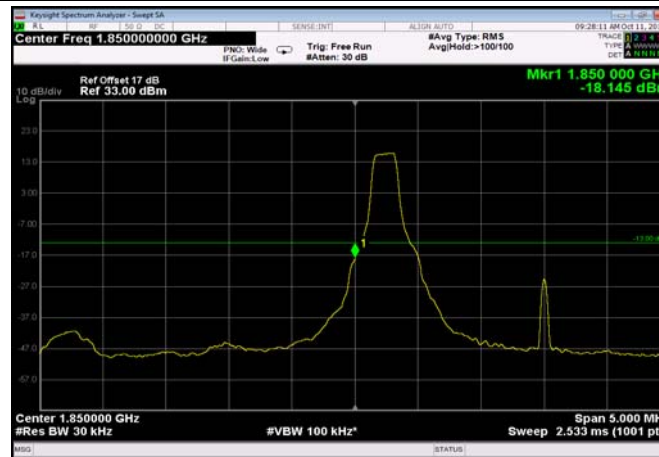

LowRange_FDD02_3MHz_1851.5_OneRB
_low_QPSK