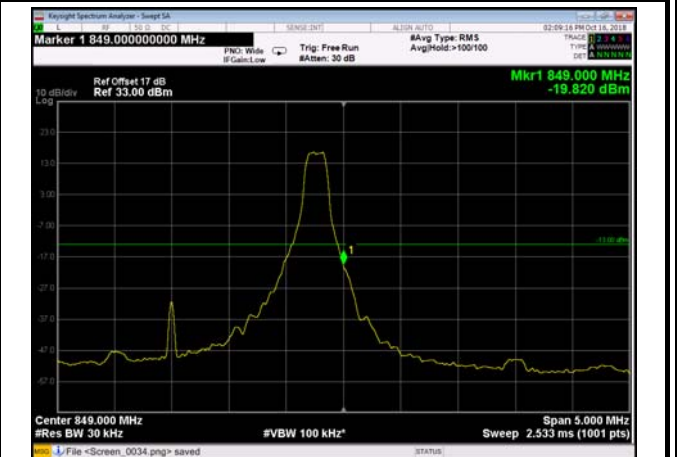

HighRange_FDD05_3MHz_847.5_OneRB
_high_Q16