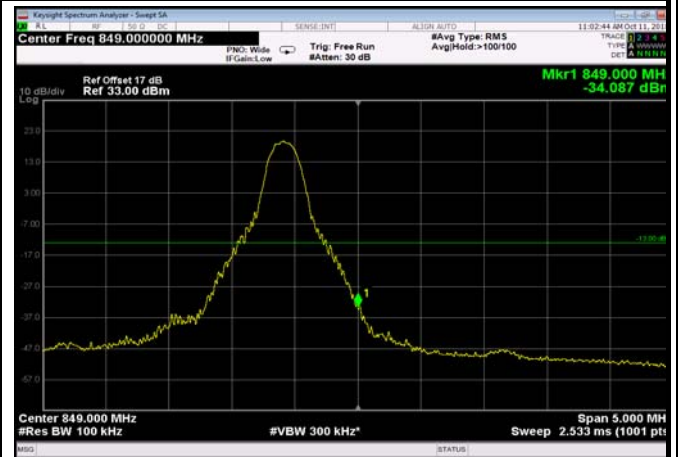

HighRange_FDD05_10MHz_844_OneRB
_high_Q16