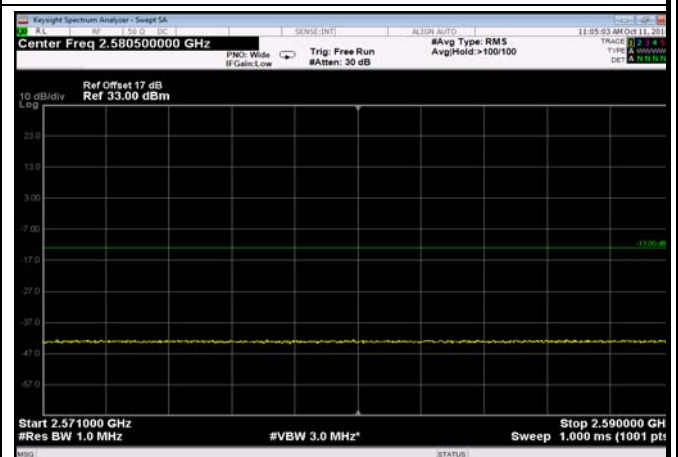

FDD07_5MHz_2502.5_QPSK_OneRB_high
_ExtraBands_Range_2571~2590