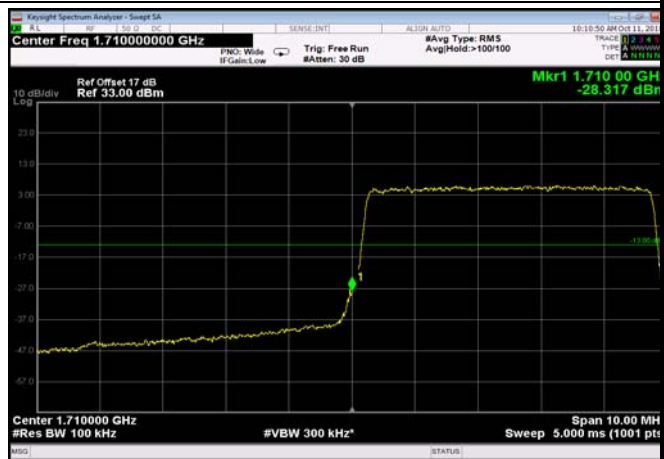

LowRange\_FDD04\_5MHz\_1712.5\_OneRB  
\_low\_Q16

LowRange\_FDD04\_5MHz\_1712.5\_fullRB  
\_Low\_QPSK

LowRange\_FDD04\_5MHz\_1712.5\_fullRB  
\_Low\_Q16

LowRange\_FDD04\_10MHz\_1715\_OneRB  
\_low\_QPSK

LowRange\_FDD04\_10MHz\_1715\_OneRB  
\_low\_Q16