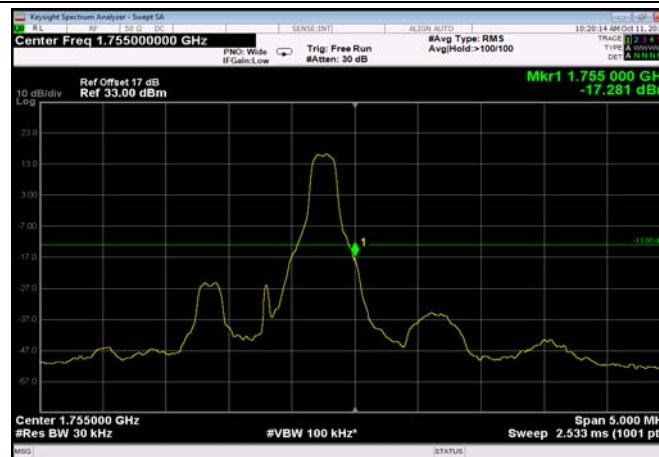

HighRange_FDD04_1.4MHz_1754.3_OneRB
_high_QPSK