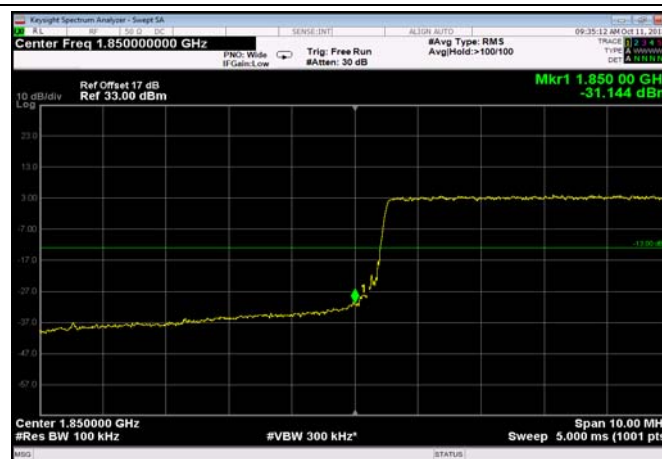

LowRange\_FDD02\_5MHz\_1852.5\_OneRB  
\_low\_QPSK

LowRange\_FDD02\_5MHz\_1852.5\_OneRB  
\_low\_Q16

LowRange\_FDD02\_5MHz\_1852.5\_fullRB  
\_Low\_QPSK

LowRange\_FDD02\_5MHz\_1852.5\_fullRB  
\_Low\_Q16

LowRange\_FDD02\_10MHz\_1855\_OneRB  
\_low\_QPSK

LowRange\_FDD02\_10MHz\_1855\_OneRB  
\_low\_Q16

LowRange\_FDD02\_10MHz\_1855\_fullRB  
\_Low\_QPSK

LowRange\_FDD02\_10MHz\_1855\_fullRB  
\_Low\_Q16

LowRange\_FDD02\_15MHz\_1857.5\_OneRB  
\_low\_QPSK