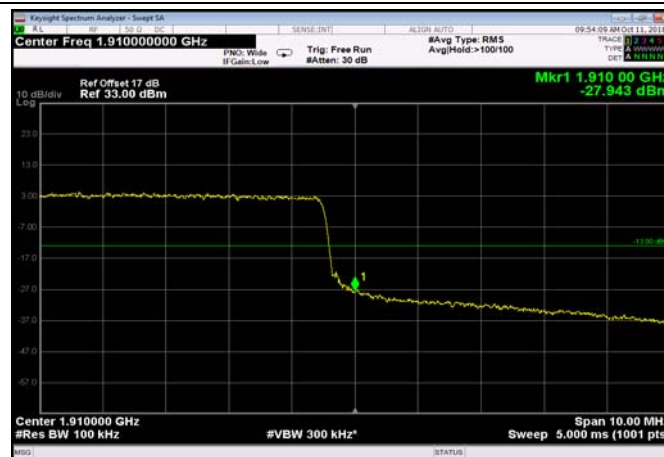

HighRange_FDD02_10MHz_1905_fullRB
_High_QPSK