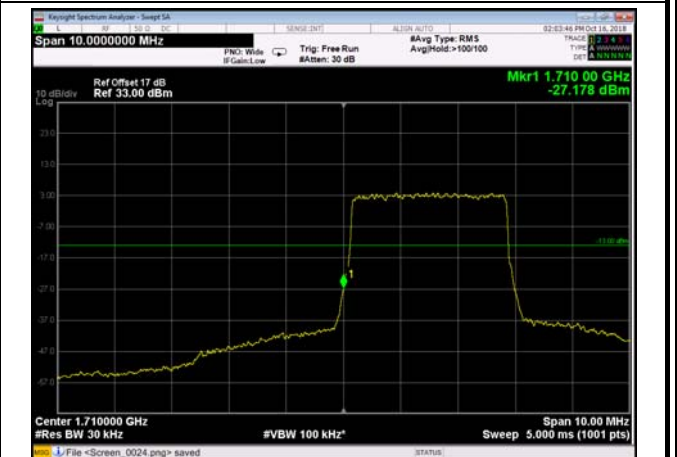

LowRange_FDD04_3MHz_1711.5_fullRB
_Low_Q16