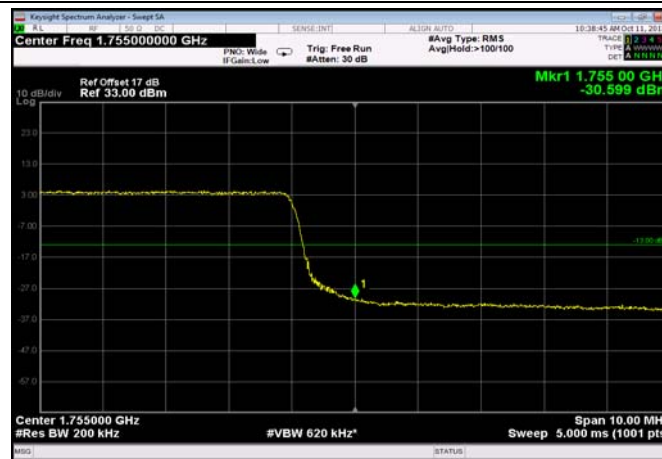

HighRange_ FDD04_20MHz_1745_fullRB
_High_QPSK