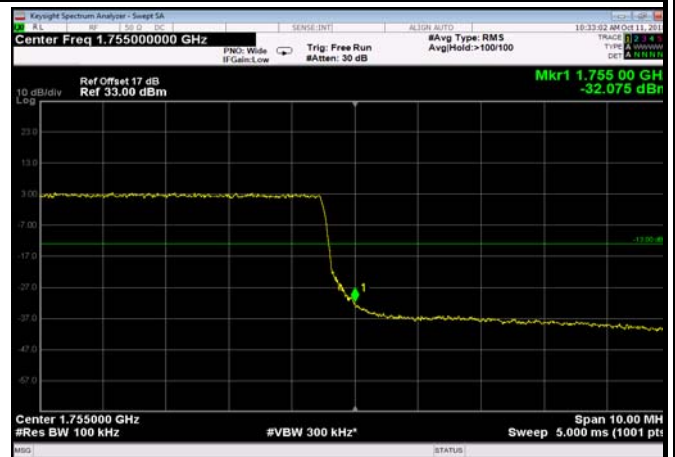

HighRange_FDD04_10MHz_1750_fullRB
_High_Q16