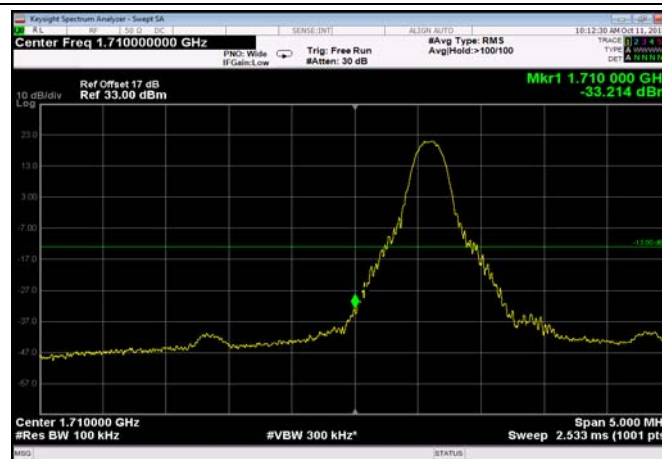

LowRange\_FDD04\_5MHz\_1712.5\_OneRB  
\_low\_Q16

LowRange\_FDD04\_5MHz\_1712.5\_fullRB  
\_Low\_QPSK

LowRange\_FDD04\_5MHz\_1712.5\_fullRB  
\_Low\_Q16

LowRange\_FDD04\_10MHz\_1715\_OneRB  
\_low\_QPSK

LowRange\_FDD04\_10MHz\_1715\_OneRB  
\_low\_Q16