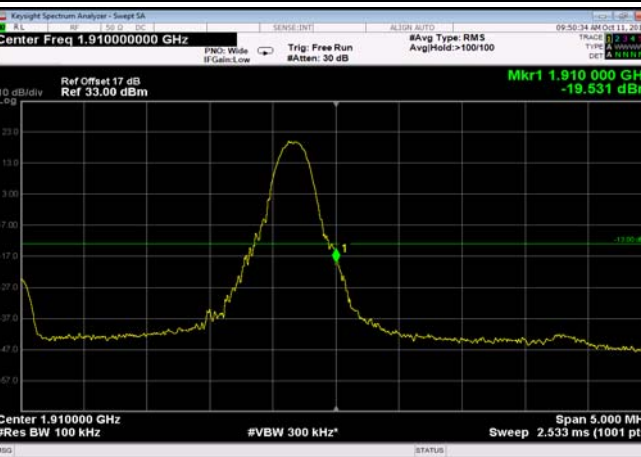

HighRange_FDD02_5MHz_1907.5_OneRB
_high_Q16