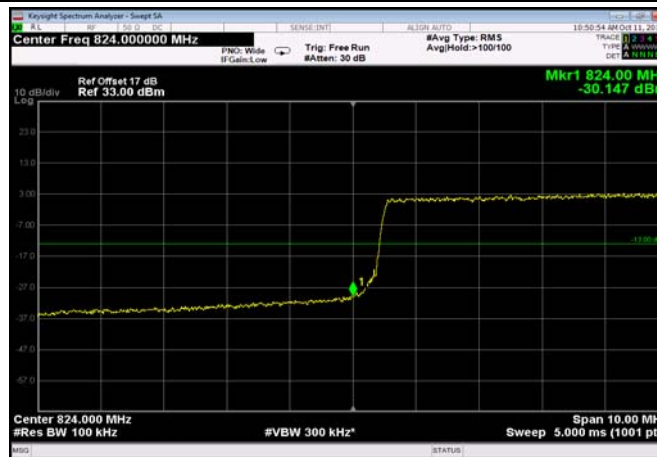

LowRange\_ FDD05\_5MHz\_826.5\_fullRB  
\_Low\_Q16

LowRange\_ FDD05\_10MHz\_829\_OneRB  
\_low\_QPSK

LowRange\_ FDD05\_10MHz\_829\_OneRB  
\_low\_Q16

LowRange\_ FDD05\_10MHz\_829\_fullRB  
\_Low\_QPSK

LowRange\_ FDD05\_10MHz\_829\_fullRB  
\_Low\_Q16