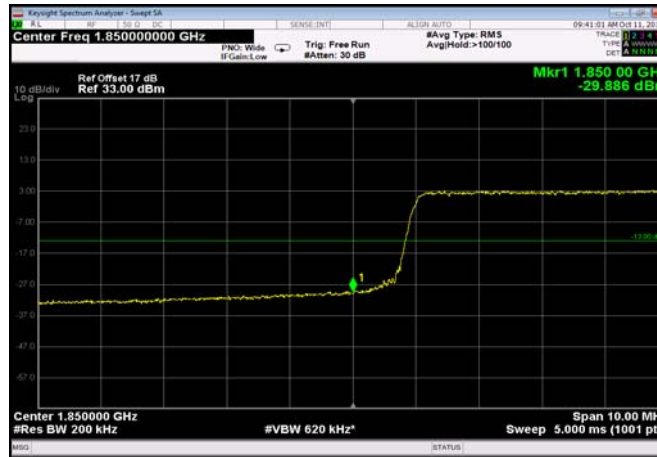

LowRange\_FDD02\_15MHz\_1857.5\_OneRB  
\_low\_Q16

LowRange\_FDD02\_15MHz\_1857.5\_fullRB  
\_Low\_QPSK

LowRange\_FDD02\_15MHz\_1857.5\_fullRB  
\_Low\_Q16

LowRange\_FDD02\_20MHz\_1860\_OneRB  
\_low\_QPSK

LowRange\_FDD02\_20MHz\_1860\_OneRB  
\_low\_Q16

LowRange\_FDD02\_20MHz\_1860\_fullRB  
\_Low\_QPSK

LowRange\_FDD02\_20MHz\_1860\_fullRB  
\_Low\_Q16

HighRange\_FDD02\_1.4MHz\_1909.3\_OneRB  
\_high\_QPSK