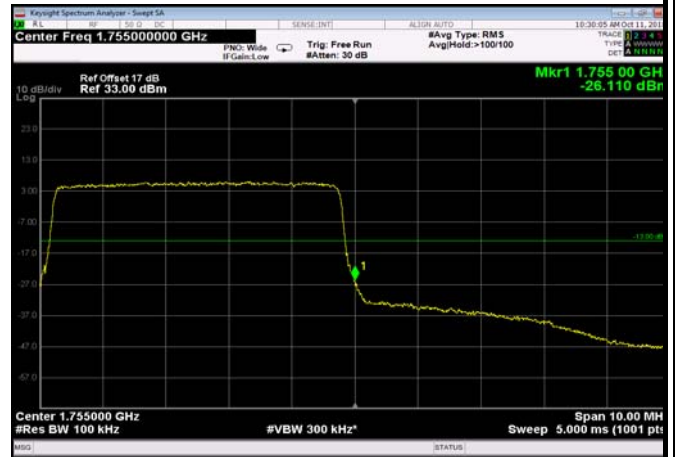

HighRange_FDD04_5MHz_1752.5_fullRB
_High_Q16