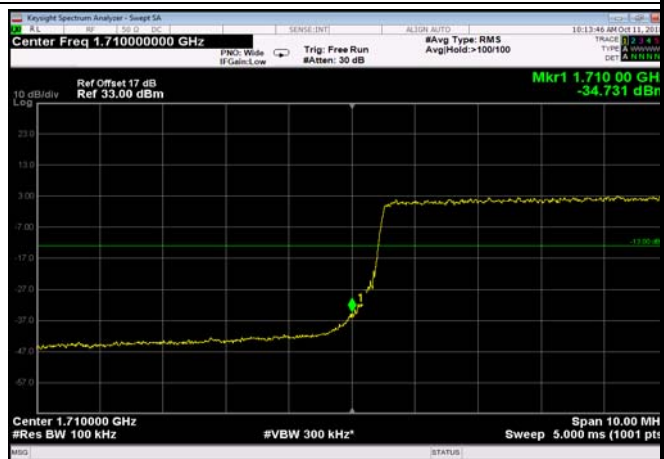

LowRange_FDD04_10MHz_1715_fullRB
_Low_Q16