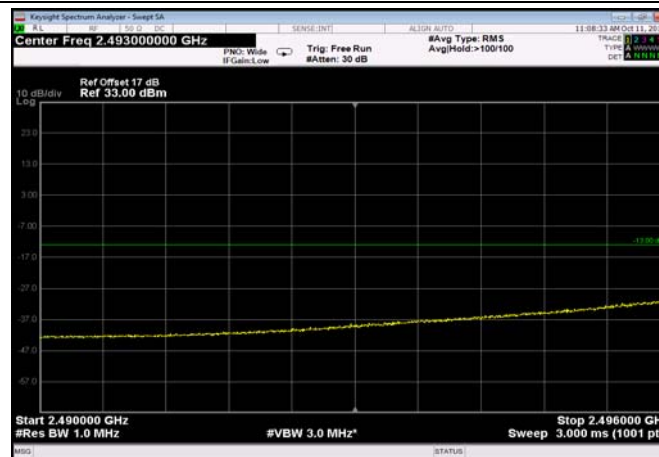

LowRange\_FDD07\_5MHz\_2502.5\_fullRB  
\_Low\_QPSK

LowRange\_ FDD07\_5MHz\_2502.5\_fullIRB  
\_Low\_Q16

FDD07\_5MHz\_2502.5\_Q16\_fullIRB\_ExtraBan  
ds\_Range\_2475~2490

FDD07\_5MHz\_2502.5\_Q16\_fullIRB\_ExtraBan  
ds\_Range\_2490~2496