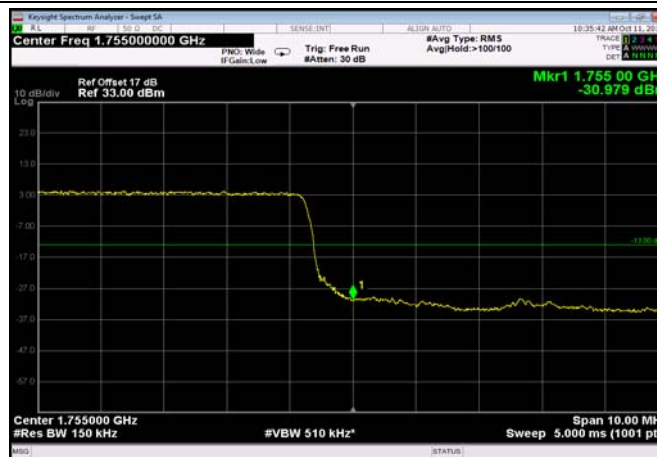

HighRange_FDD04_15MHz_1747.5_fullRB
_High_QPSK