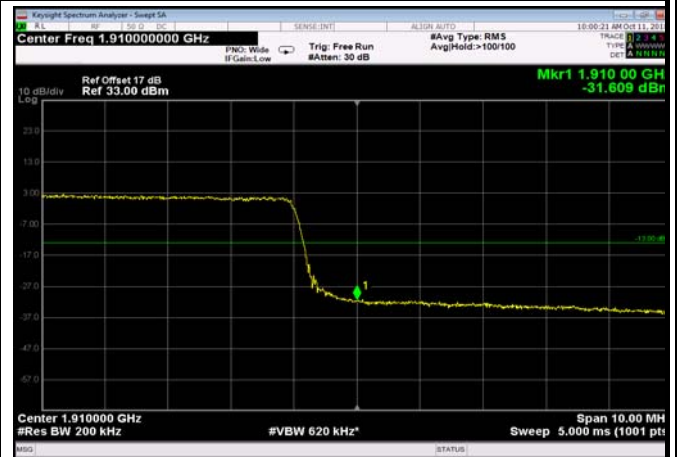

HighRange\_FDD02\_20MHz\_1900\_OneRB  
\_high\_Q16

HighRange\_ FDD02\_20MHz\_1900\_fullRB  
\_High\_QPSK

HighRange\_ FDD02\_20MHz\_1900\_fullRB  
\_High\_Q16

LowRange\_ FDD04\_1.4MHz\_1710.7\_OneRB  
\_low\_QPSK