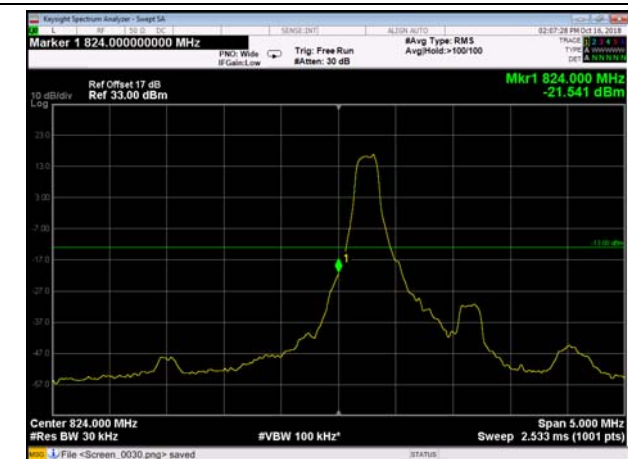

HighRange\_ FDD04\_20MHz\_1745\_fullRB  
\_High\_QPSK

HighRange\_ FDD04\_20MHz\_1745\_fullRB  
\_High\_Q16

LowRange\_ FDD05\_1.4MHz\_824.7\_OneRB  
\_low\_QPSK

LowRange\_ FDD05\_1.4MHz\_824.7\_OneRB  
\_low\_Q16