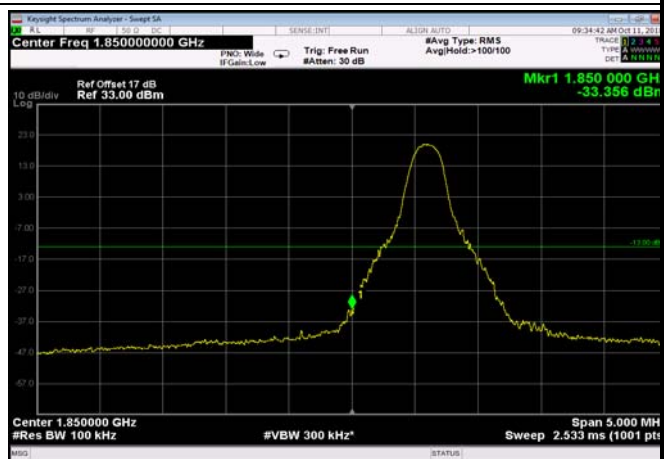

LowRange_FDD02_10MHz_1855_OneRB
_low_Q16