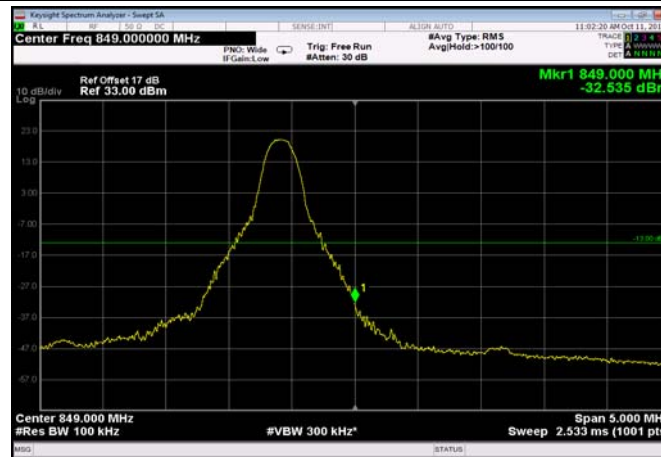

HighRange_FDD05_10MHz_844_OneRB
_high_QPSK