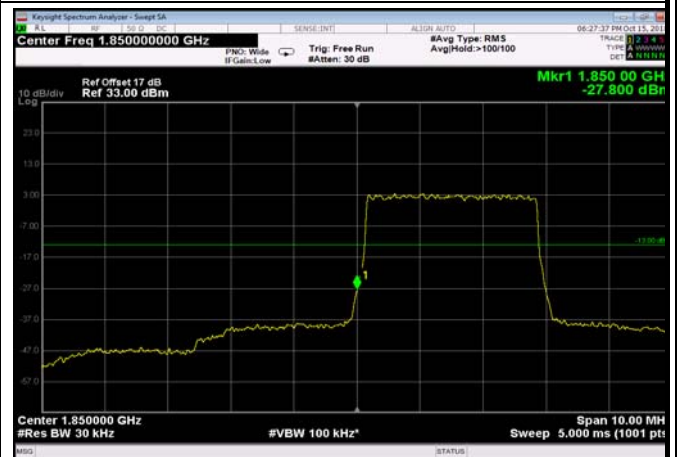

LowRange\_FDD02\_3MHz\_1851.5\_OneRB  
\_low\_QPSK

LowRange\_FDD02\_3MHz\_1851.5\_OneRB  
\_low\_Q16

LowRange\_FDD02\_3MHz\_1851.5\_fullRB  
\_Low\_QPSK

LowRange\_FDD02\_3MHz\_1851.5\_fullRB  
\_Low\_Q16