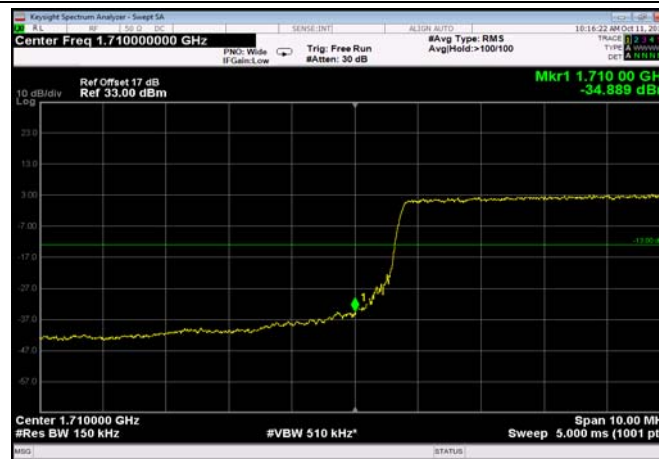

LowRange_FDD04_15MHz_1717.5_fullRB
_Low_QPSK