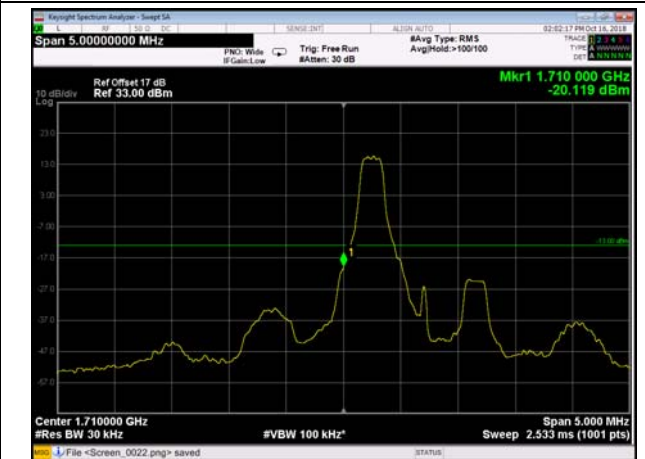

LowRange_ FDD04_1.4MHz_1710.7_OneRB
_low_Q16