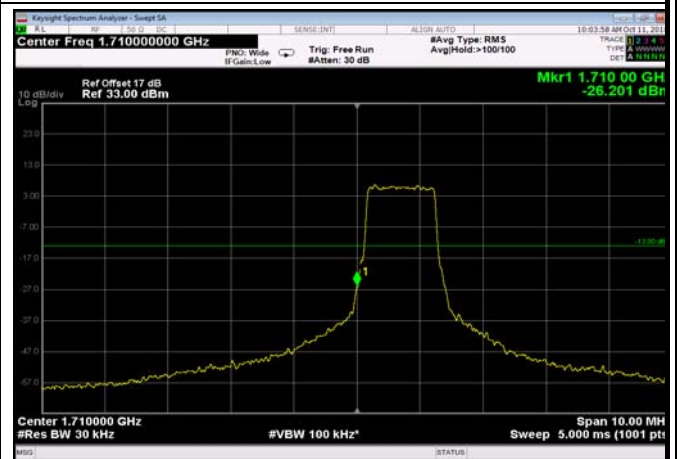

LowRange_ FDD04_1.4MHz_1710.7_fullRB
_Low_Q16