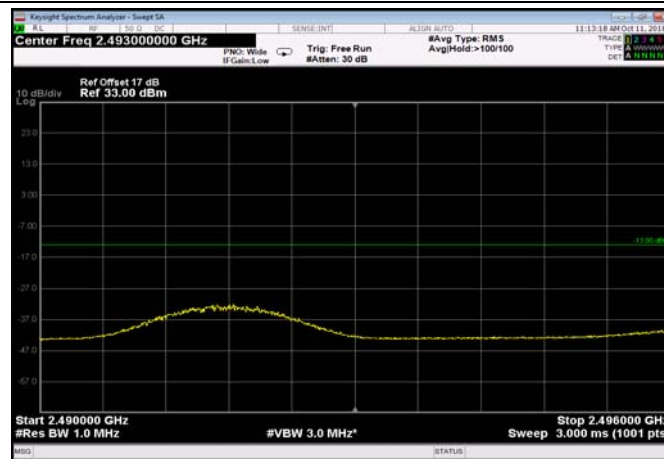

FDD07_10MHz_2505_Q16_OneRB_low
_ExtraBands_Range_2490~2496