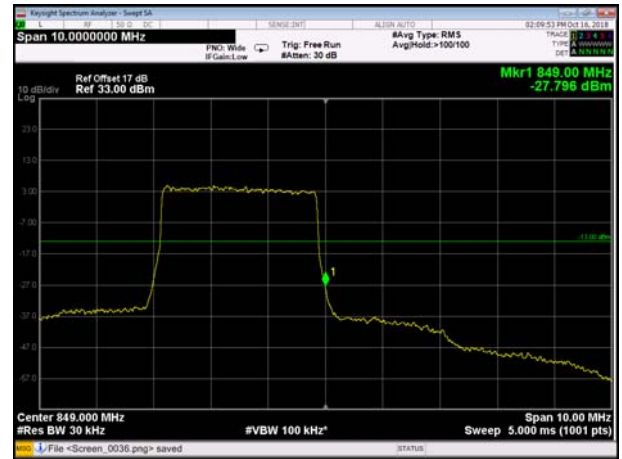

HighRange\_FDD05\_3MHz\_847.5\_OneRB  
\_high\_QPSK

HighRange\_FDD05\_3MHz\_847.5\_OneRB  
\_high\_Q16

HighRange\_FDD05\_3MHz\_847.5\_fullRB  
\_High\_QPSK

HighRange\_FDD05\_3MHz\_847.5\_fullRB  
\_High\_Q16