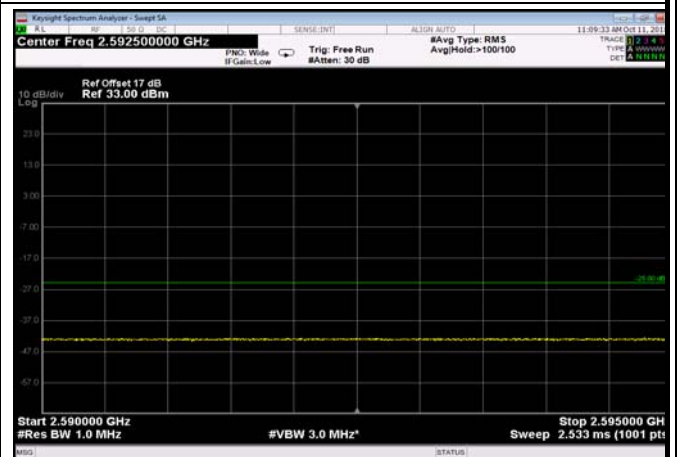

FDD07_5MHz_2502.5_Q16_fullIRB_ExtraBan
ds_Range_2590~2595