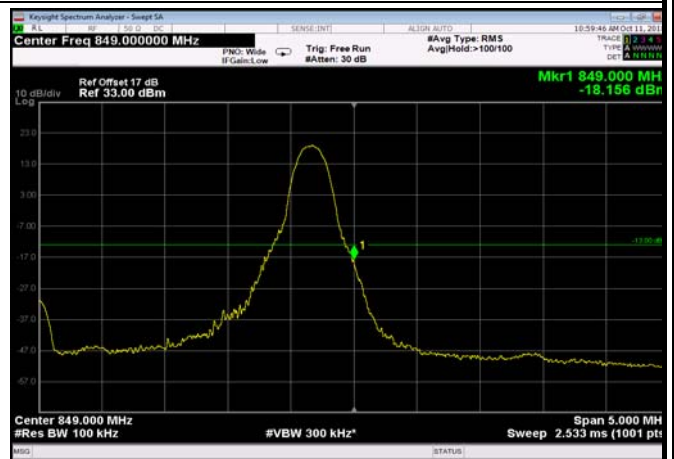

HighRange_FDD05_5MHz_846.5_OneRB
_high_Q16