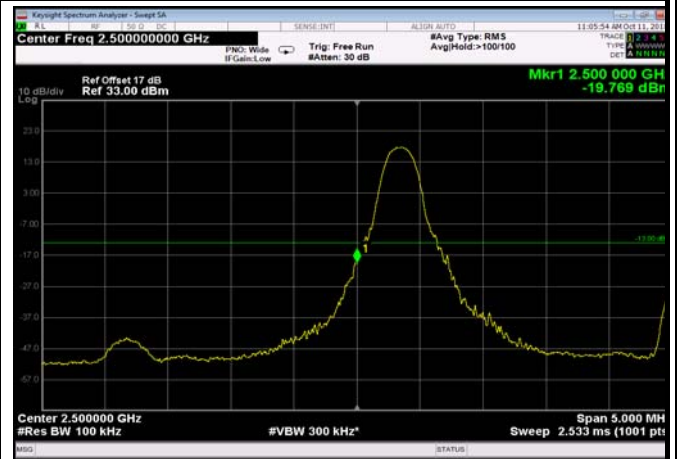

LowRange_FDD07_5MHz_2502.5_OneRB
_low_QPSK