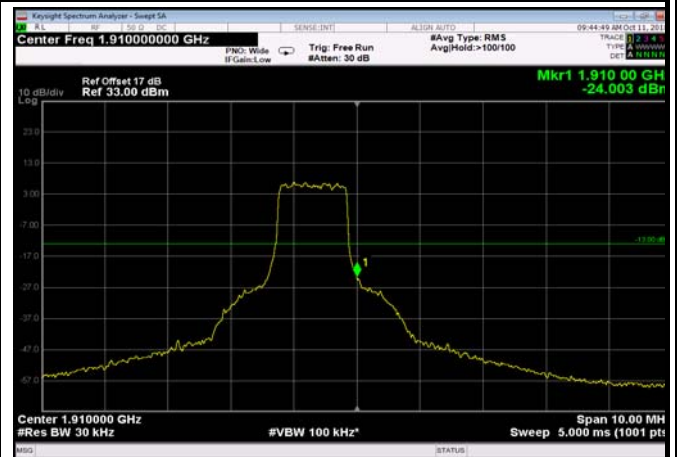

HighRange_FDD02_1.4MHz_1909.3
_fullRB_High_Q16