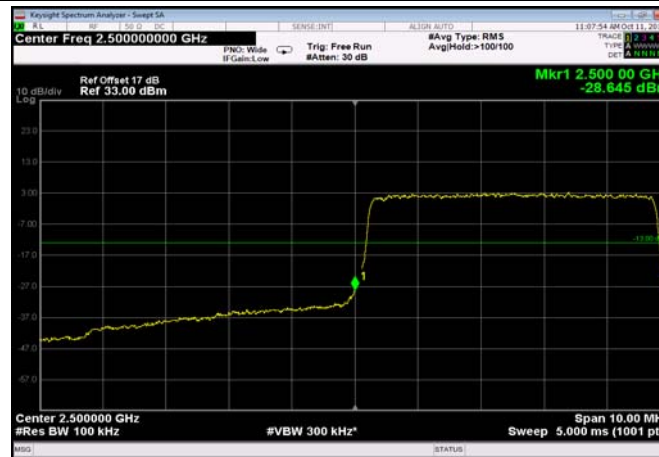

LowRange_ FDD07_5MHz_2502.5_fullIRB
_Low_Q16