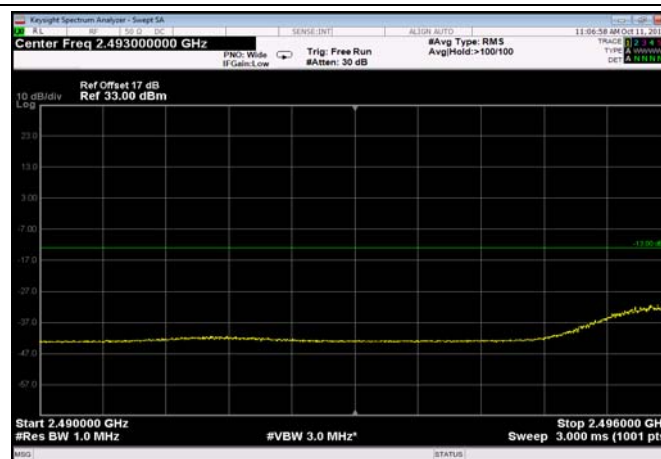

LowRange\_FDD07\_5MHz\_2502.5\_OneRB  
\_low\_QPSK

LowRange\_FDD07\_5MHz\_2502.5\_OneRB  
\_low\_Q16

FDD07\_5MHz\_2502.5\_Q16\_OneRB\_low  
\_ExtraBands\_Range\_2475~2490

FDD07\_5MHz\_2502.5\_Q16\_OneRB\_low  
\_ExtraBands\_Range\_2490~2496