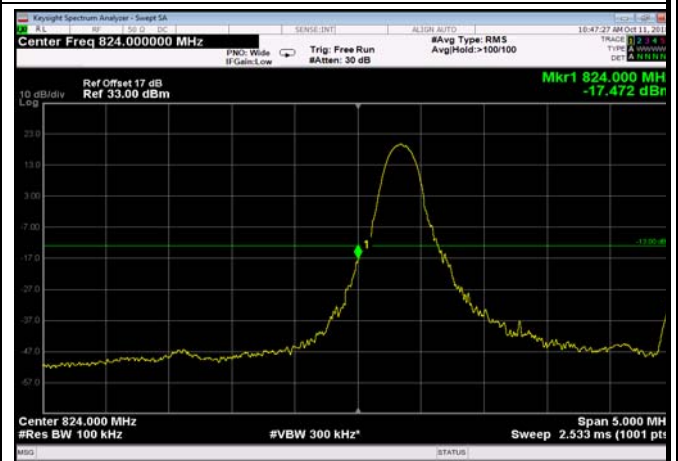

LowRange\_FDD05\_3MHz\_825.5\_fullRB  
\_Low\_QPSK

LowRange\_FDD05\_3MHz\_825.5\_fullRB  
\_Low\_Q16

LowRange\_FDD05\_5MHz\_826.5\_OneRB  
\_low\_QPSK

LowRange\_FDD05\_5MHz\_826.5\_OneRB  
\_low\_Q16

LowRange\_ FDD05\_5MHz\_826.5\_fullRB  
\_Low\_QPSK