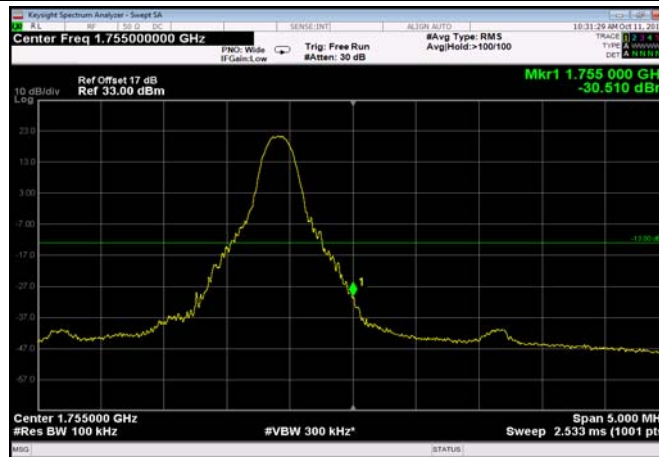

HighRange_FDD04_10MHz_1750_OneRB
_high_QPSK