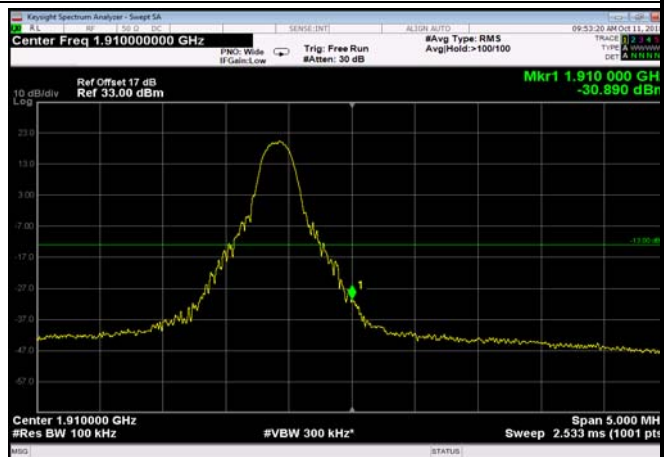

HighRange_FDD02_10MHz_1905_OneRB
_high_Q16