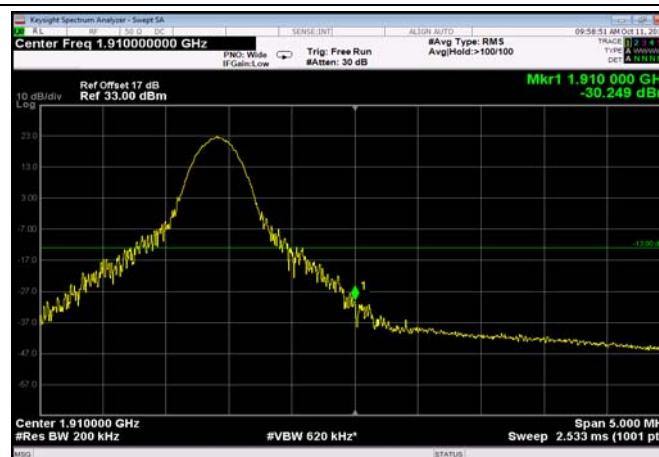

HighRange\_FDD02\_15MHz\_1902.5\_OneRB  
\_high\_Q16

HighRange\_FDD02\_15MHz\_1902.5\_fullRB  
\_High\_QPSK

HighRange\_FDD02\_15MHz\_1902.5\_fullRB  
\_High\_Q16

HighRange\_FDD02\_20MHz\_1900\_OneRB  
\_high\_QPSK