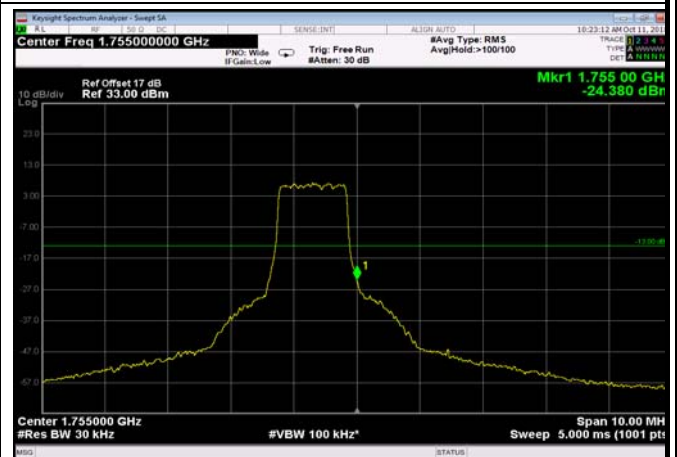

HighRange_FDD04_1.4MHz_1754.3
_fullRB_High_Q16