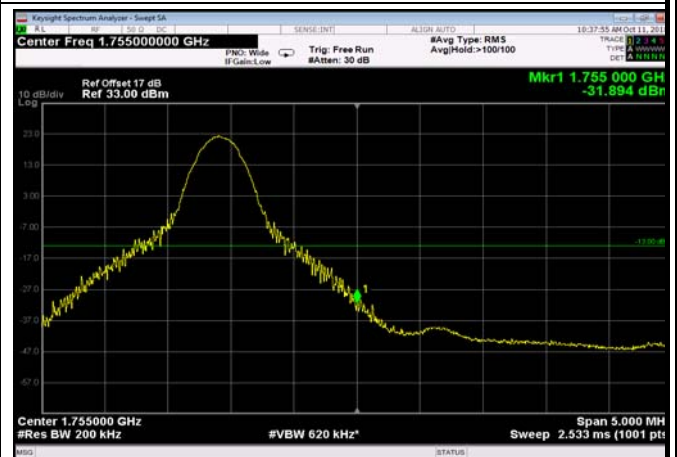

HighRange\_FDD04\_15MHz\_1747.5\_fullRB  
\_High\_QPSK

HighRange\_FDD04\_15MHz\_1747.5\_fullRB  
\_High\_Q16

HighRange\_FDD04\_20MHz\_1745\_OneRB  
\_high\_QPSK

HighRange\_FDD04\_20MHz\_1745\_OneRB  
\_high\_Q16