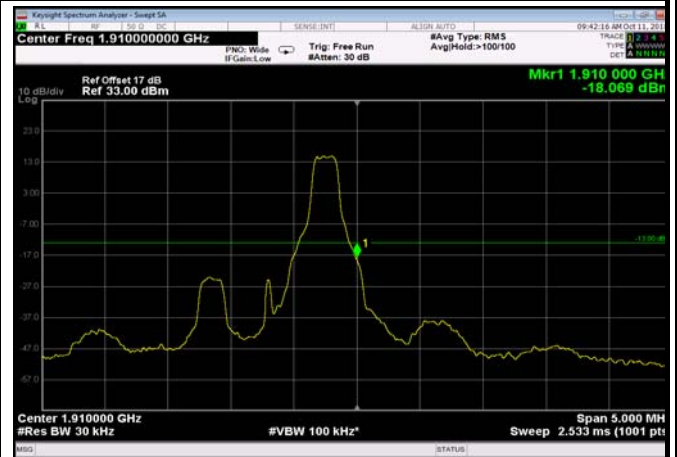

HighRange_FDD02_1.4MHz_1909.3_OneRB
_high_Q16