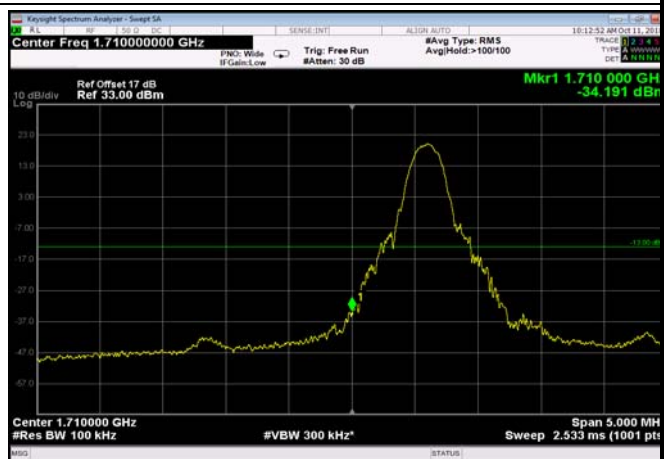

LowRange\_FDD04\_5MHz\_1712.5\_OneRB  
\_low\_Q16

LowRange\_FDD04\_5MHz\_1712.5\_fullRB  
\_Low\_QPSK

LowRange\_FDD04\_5MHz\_1712.5\_fullRB  
\_Low\_Q16

LowRange\_FDD04\_10MHz\_1715\_OneRB  
\_low\_QPSK

LowRange\_FDD04\_10MHz\_1715\_OneRB  
\_low\_Q16