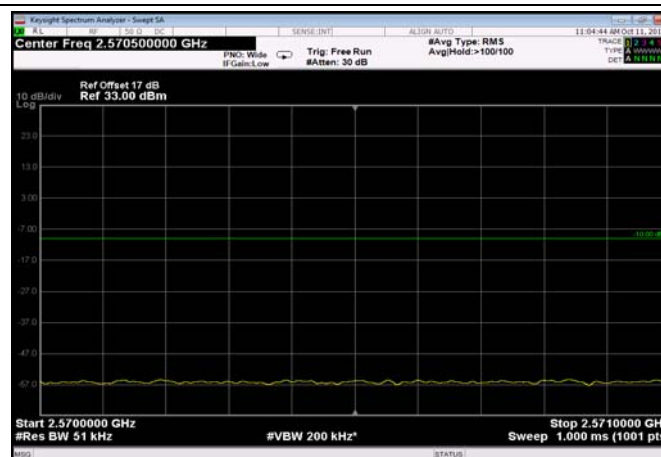

FDD07_5MHz_2502.5_QPSK_OneRB_high
_ExtraBands_Range_2570~2571