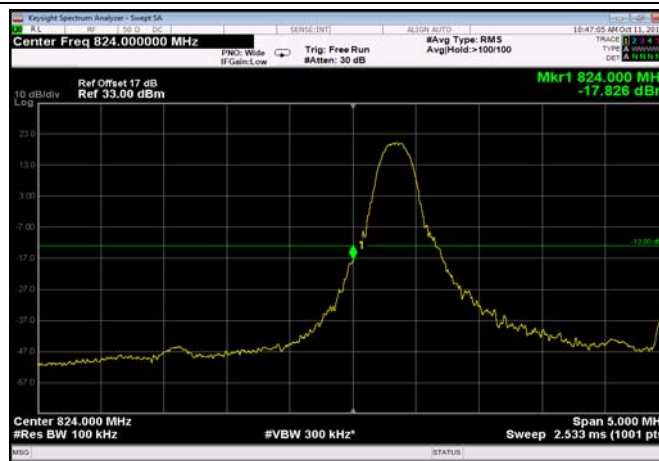

LowRange_FDD05_5MHz_826.5_OneRB
_low_QPSK