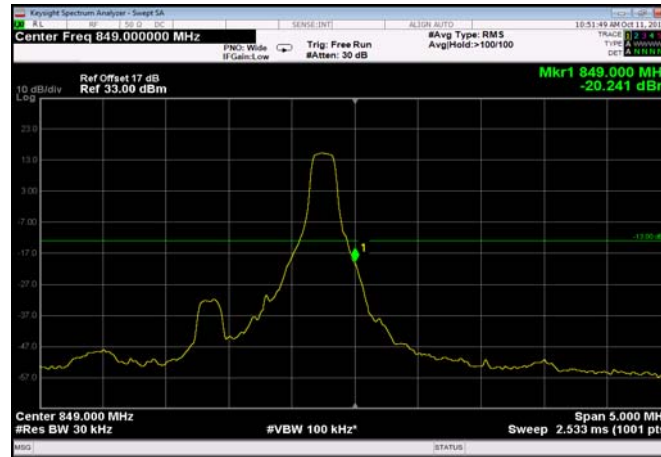

HighRange_FDD05_1.4MHz_848.3_OneRB
_high_QPSK