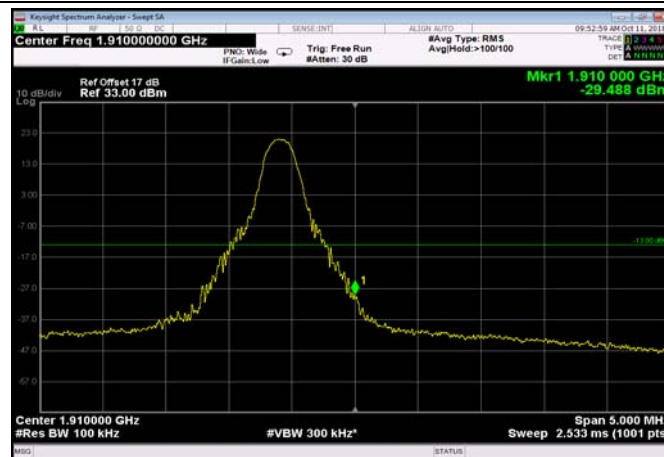

HighRange\_FDD02\_5MHz\_1907.5\_OneRB  
\_high\_Q16

HighRange\_FDD02\_5MHz\_1907.5\_fullRB  
\_High\_QPSK

HighRange\_FDD02\_5MHz\_1907.5\_fullRB  
\_High\_Q16

HighRange\_FDD02\_10MHz\_1905\_OneRB  
\_high\_QPSK