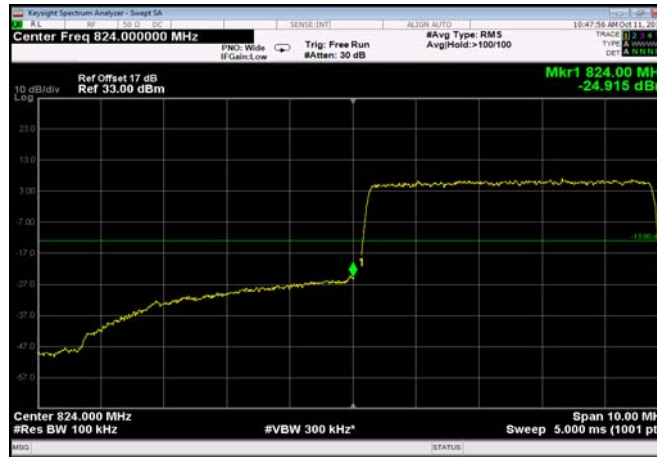

LowRange\_FDD05\_3MHz\_825.5\_fullRB  
\_Low\_QPSK

LowRange\_FDD05\_3MHz\_825.5\_fullRB  
\_Low\_Q16

LowRange\_FDD05\_5MHz\_826.5\_OneRB  
\_low\_QPSK

LowRange\_FDD05\_5MHz\_826.5\_OneRB  
\_low\_Q16

LowRange\_ FDD05\_5MHz\_826.5\_fullRB  
\_Low\_QPSK