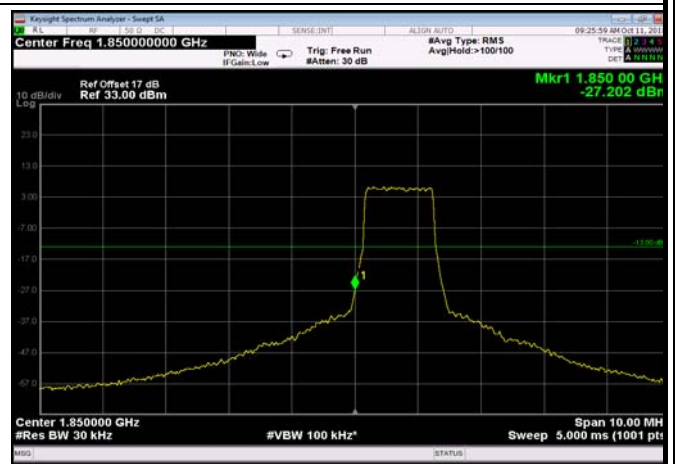

## Test Result and Data

LowRange\_FDD02\_1.4MHz\_1850.7\_OneRB  
\_low\_QPSK

LowRange\_FDD02\_1.4MHz\_1850.7\_OneRB  
\_low\_Q16

LowRange\_FDD02\_1.4MHz\_1850.7\_fullRB  
\_Low\_QPSK

LowRange\_FDD02\_1.4MHz\_1850.7\_fullRB  
\_Low\_Q16