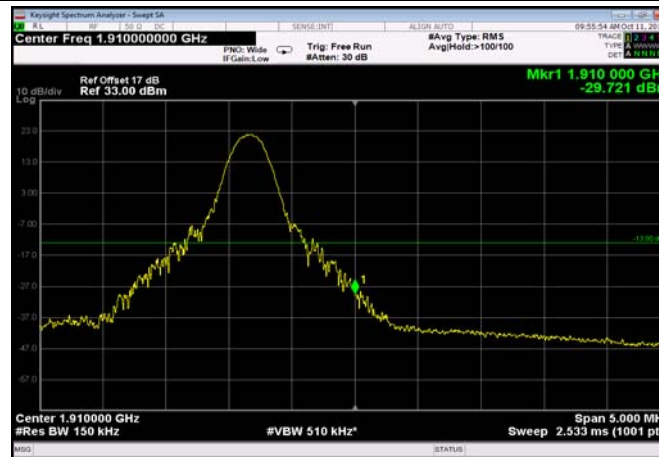

HighRange\_FDD02\_10MHz\_1905\_OneRB  
\_high\_Q16

HighRange\_FDD02\_10MHz\_1905\_fullRB  
\_High\_QPSK

HighRange\_FDD02\_10MHz\_1905\_fullRB  
\_High\_Q16

HighRange\_FDD02\_15MHz\_1902.5\_OneRB  
\_high\_QPSK