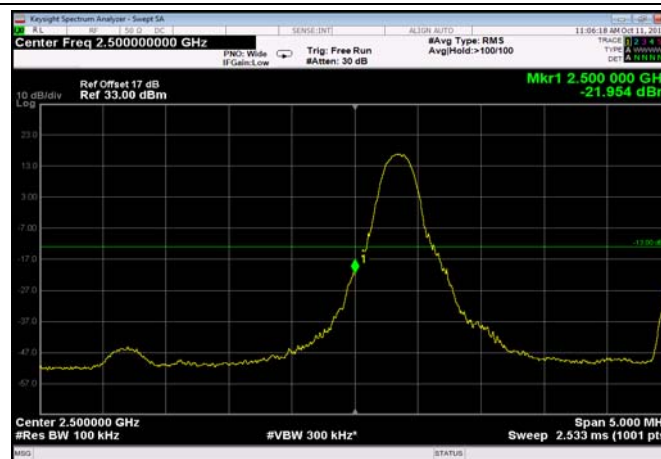

LowRange_FDD07_5MHz_2502.5_OneRB
_low_Q16