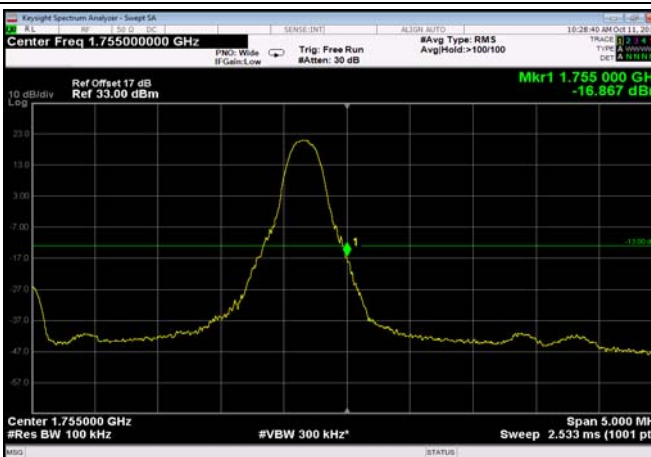

HighRange_FDD04_5MHz_1752.5_OneRB
_high_QPSK