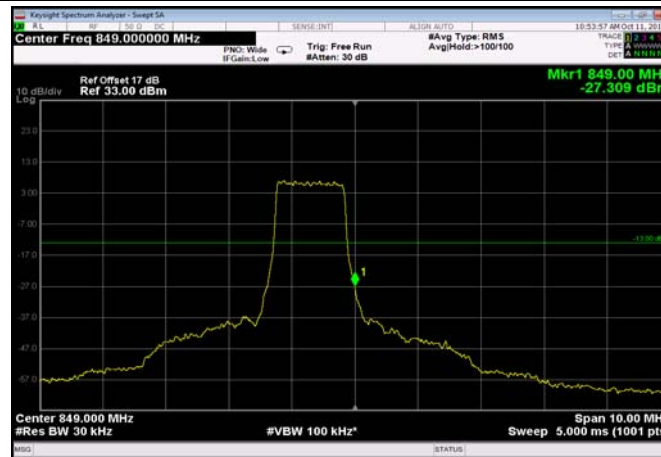

HighRange_FDD05_1.4MHz_848.3_fullIRB
_High_QPSK