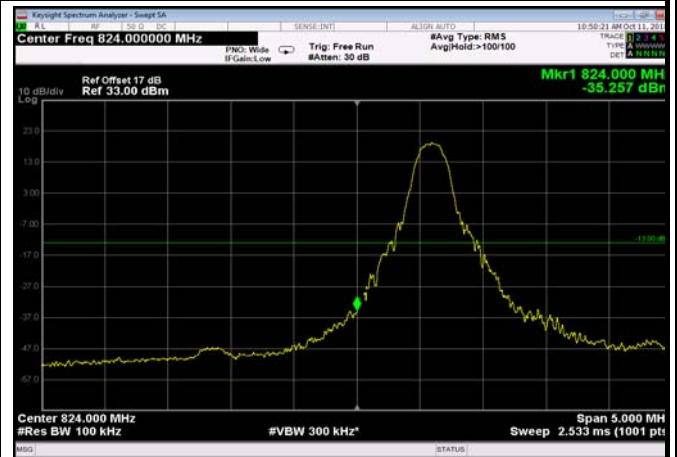

LowRange_ FDD05_10MHz_829_OneRB
_low_Q16