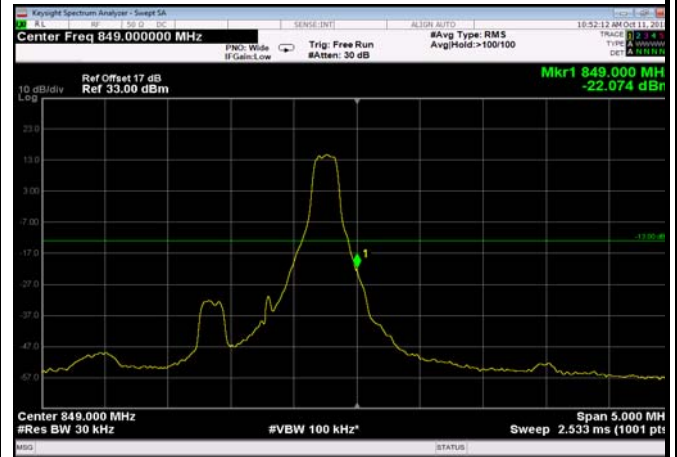

HighRange_FDD05_1.4MHz_848.3_OneRB
_high_Q16