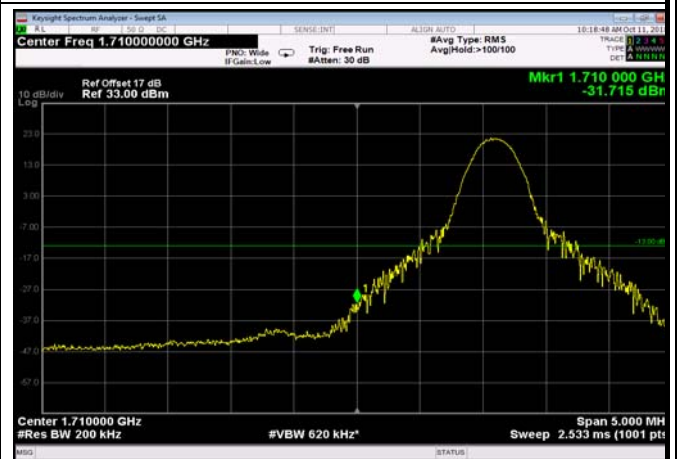

LowRange\_FDD04\_15MHz\_1717.5\_fullRB  
\_Low\_QPSK

LowRange\_FDD04\_15MHz\_1717.5\_fullRB  
\_Low\_Q16

LowRange\_FDD04\_20MHz\_1720\_OneRB  
\_low\_QPSK

LowRange\_FDD04\_20MHz\_1720\_OneRB  
\_low\_Q16