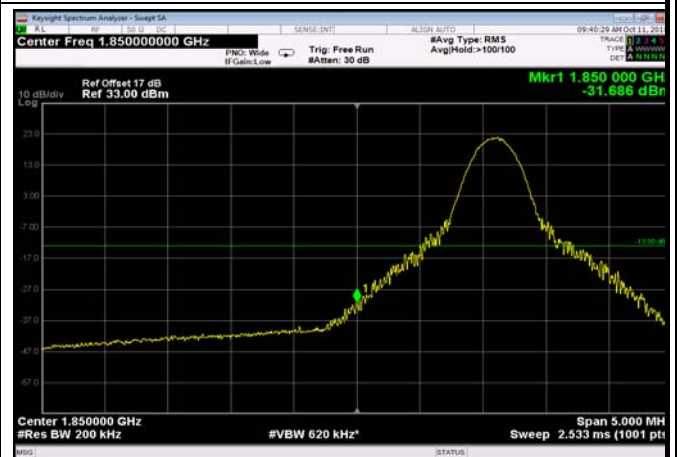

LowRange_FDD02_20MHz_1860_OneRB
_low_Q16