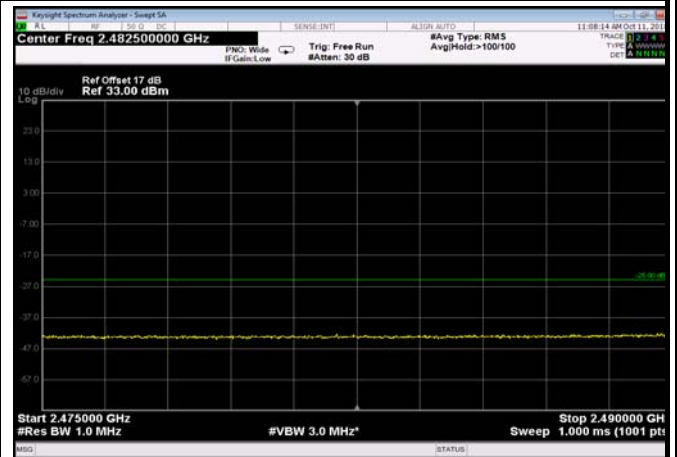

LowRange\_FDD07\_5MHz\_2502.5\_fullRB  
\_Low\_QPSK

LowRange\_ FDD07\_5MHz\_2502.5\_fullIRB  
\_Low\_Q16

FDD07\_5MHz\_2502.5\_Q16\_fullIRB\_ExtraBan  
ds\_Range\_2475~2490

FDD07\_5MHz\_2502.5\_Q16\_fullIRB\_ExtraBan  
ds\_Range\_2490~2496