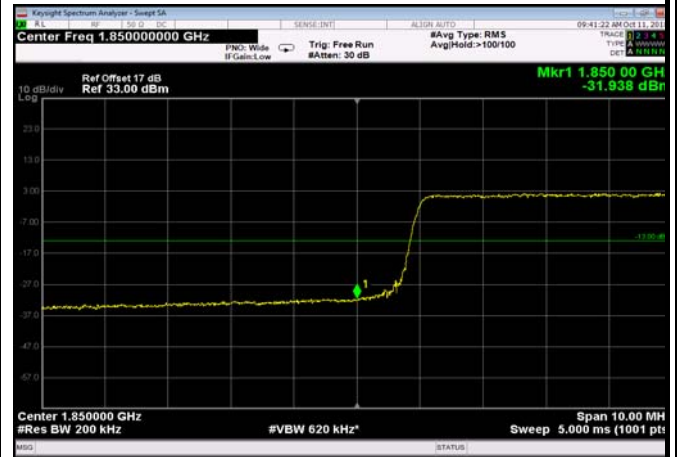

LowRange\_FDD02\_20MHz\_1860\_OneRB  
\_low\_Q16

LowRange\_FDD02\_20MHz\_1860\_fullRB  
\_Low\_QPSK

LowRange\_FDD02\_20MHz\_1860\_fullRB  
\_Low\_Q16

HighRange\_FDD02\_1.4MHz\_1909.3\_OneRB  
\_high\_QPSK