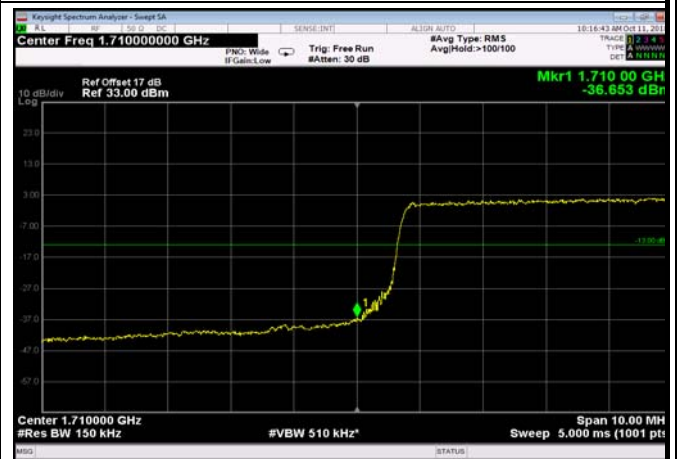

LowRange_FDD04_15MHz_1717.5_fullRB
_Low_Q16