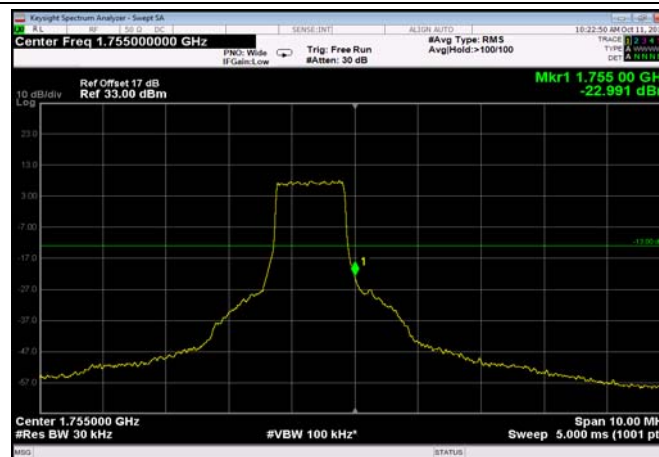

HighRange_FDD04_1.4MHz_1754.3
_fullRB_High_QPSK