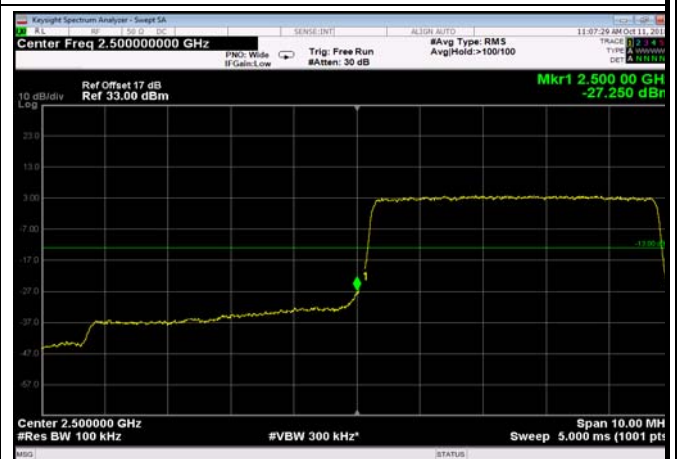

LowRange_FDD07_5MHz_2502.5_fullRB
_Low_QPSK