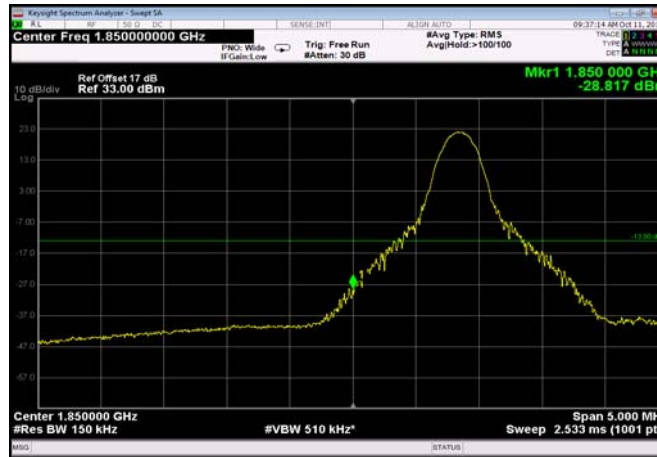

LowRange\_FDD02\_10MHz\_1855\_OneRB  
\_low\_QPSK

LowRange\_FDD02\_10MHz\_1855\_OneRB  
\_low\_Q16

LowRange\_FDD02\_10MHz\_1855\_fullRB  
\_Low\_QPSK

LowRange\_FDD02\_10MHz\_1855\_fullRB  
\_Low\_Q16

LowRange\_FDD02\_15MHz\_1857.5\_OneRB  
\_low\_QPSK