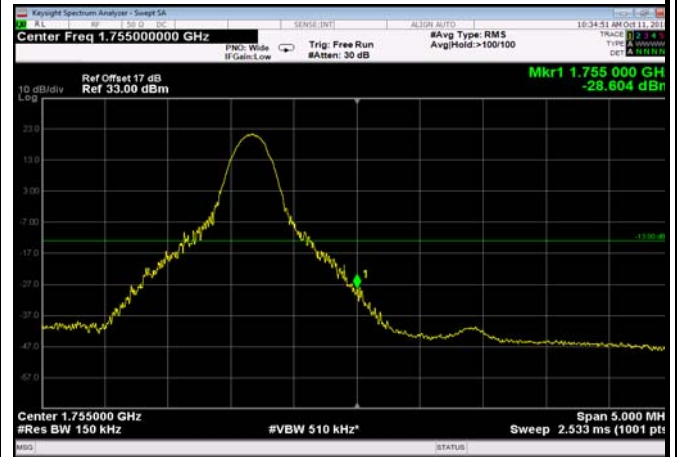

HighRange\_FDD04\_10MHz\_1750\_fullRB  
\_High\_QPSK

HighRange\_FDD04\_10MHz\_1750\_fullRB  
\_High\_Q16

HighRange\_FDD04\_15MHz\_1747.5\_OneRB  
\_high\_QPSK

HighRange\_FDD04\_15MHz\_1747.5\_OneRB  
\_high\_Q16