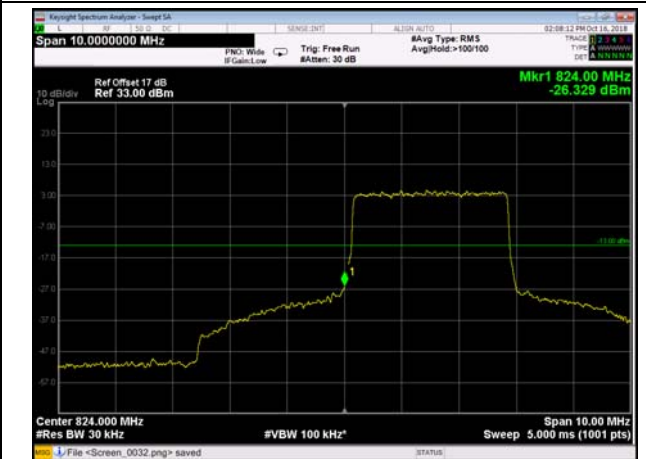

LowRange_FDD05_3MHz_825.5_fullRB
_Low_Q16