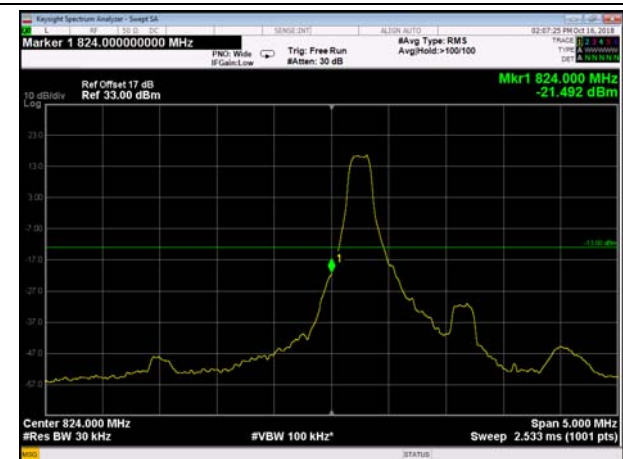

LowRange_ FDD05_1.4MHz_824.7_OneRB
_low_QPSK