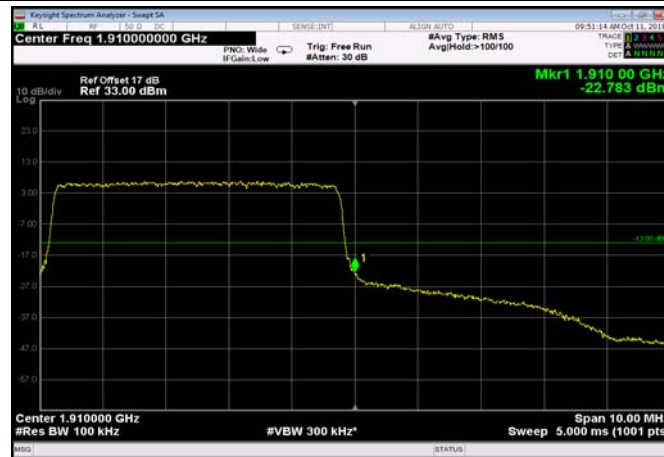

HighRange_FDD02_5MHz_1907.5_fullRB
_High_QPSK