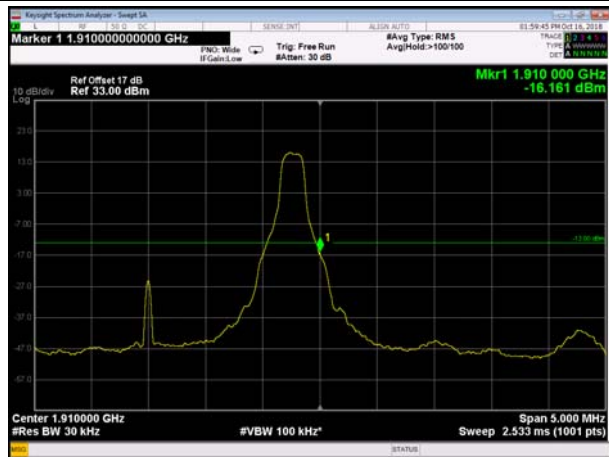

HighRange\_FDD02\_1.4MHz\_1909.3\_OneRB  
\_high\_Q16

HighRange\_FDD02\_1.4MHz\_1909.3  
\_fullRB\_High\_QPSK

HighRange\_FDD02\_1.4MHz\_1909.3  
\_fullRB\_High\_Q16

HighRange\_FDD02\_3MHz\_1908.5\_OneRB  
\_high\_QPSK 18-19