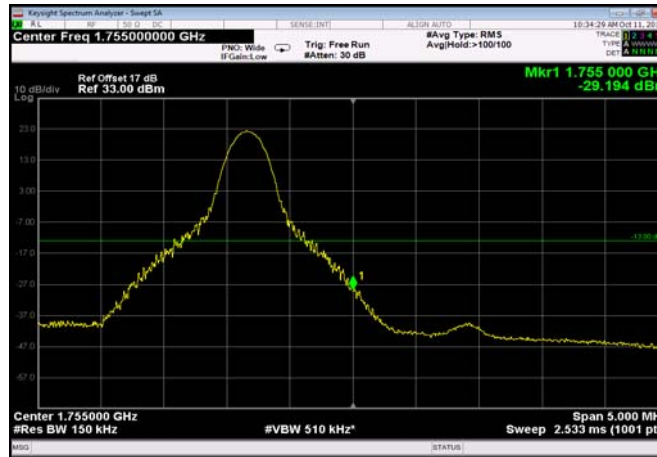

HighRange\_FDD04\_10MHz\_1750\_fullRB  
\_High\_QPSK

HighRange\_FDD04\_10MHz\_1750\_fullRB  
\_High\_Q16

HighRange\_FDD04\_15MHz\_1747.5\_OneRB  
\_high\_QPSK

HighRange\_FDD04\_15MHz\_1747.5\_OneRB  
\_high\_Q16