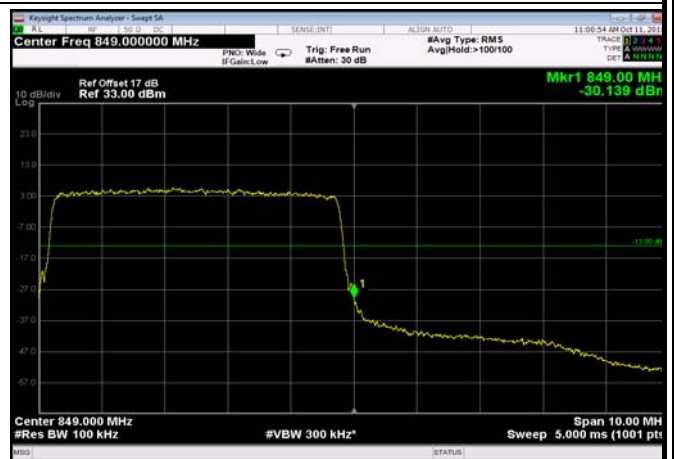

HighRange\_FDD05\_5MHz\_846.5\_OneRB  
\_high\_QPSK

HighRange\_FDD05\_5MHz\_846.5\_OneRB  
\_high\_Q16

HighRange\_FDD05\_5MHz\_846.5\_fullRB  
\_High\_QPSK

HighRange\_FDD05\_5MHz\_846.5\_fullRB  
\_High\_Q16