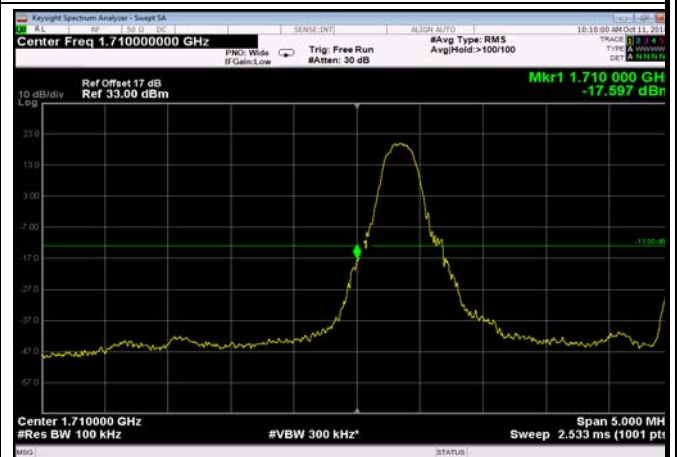

LowRange_FDD04_5MHz_1712.5_OneRB
_low_Q16