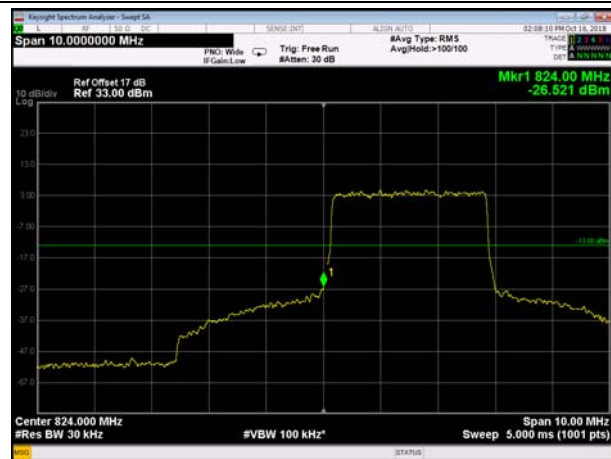

LowRange_FDD05_3MHz_825.5_fullRB
_Low_QPSK