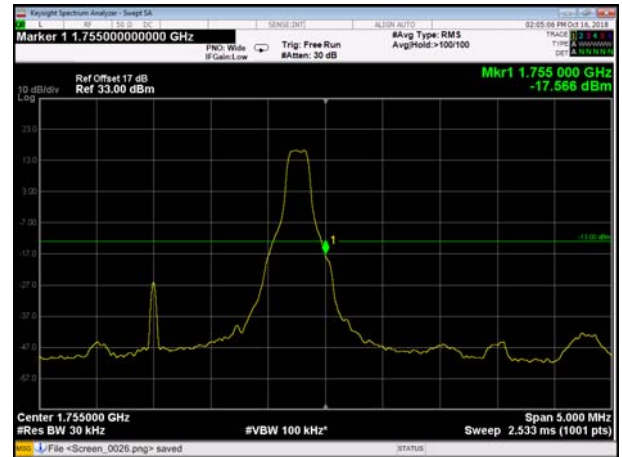

HighRange\_FDD04\_1.4MHz\_1754.3  
\_fullRB\_High\_QPSK

HighRange\_FDD04\_1.4MHz\_1754.3  
\_fullRB\_High\_Q16

HighRange\_FDD04\_3MHz\_1753.5\_OneRB  
\_high\_QPSK

HighRange\_FDD04\_3MHz\_1753.5\_OneRB  
\_high\_Q16