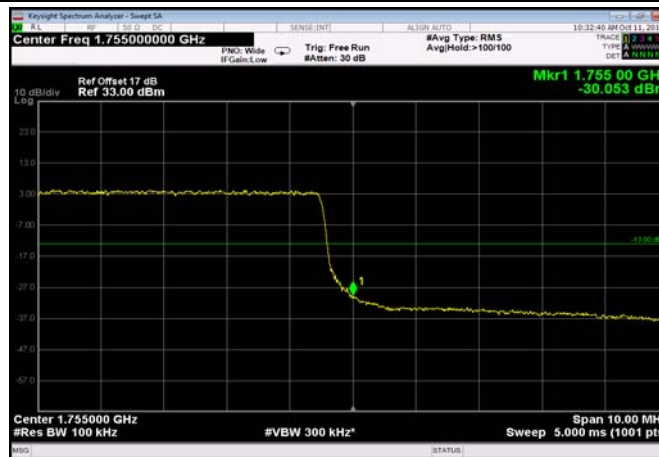

HighRange_FDD04_10MHz_1750_fullRB
_High_QPSK