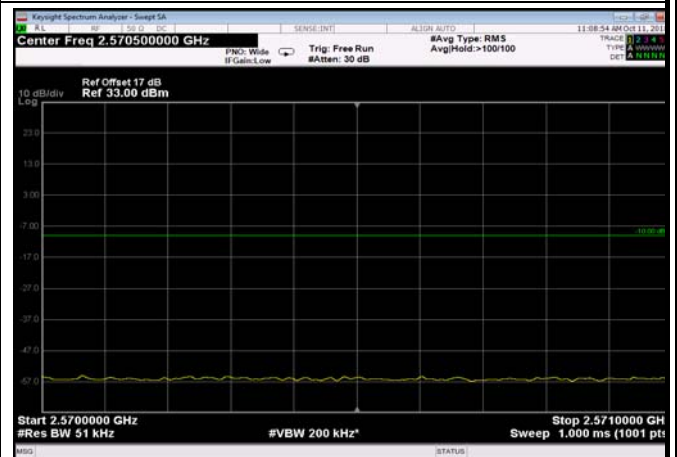

FDD07_5MHz_2502.5_Q16_fullIRB_ExtraBan
ds_Range_2570~2571