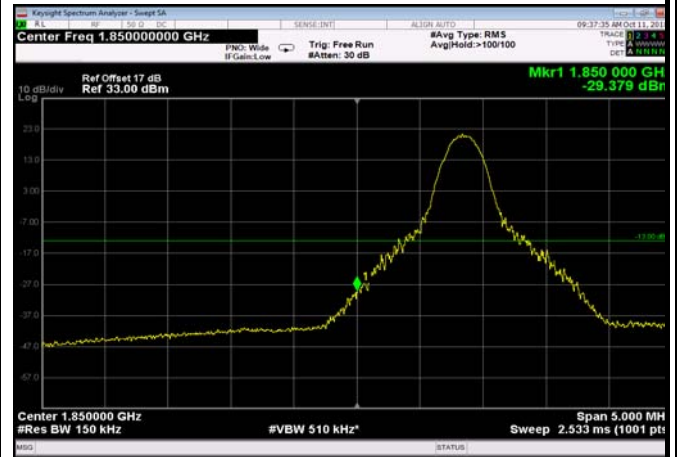

LowRange_FDD02_15MHz_1857.5_OneRB
_low_Q16