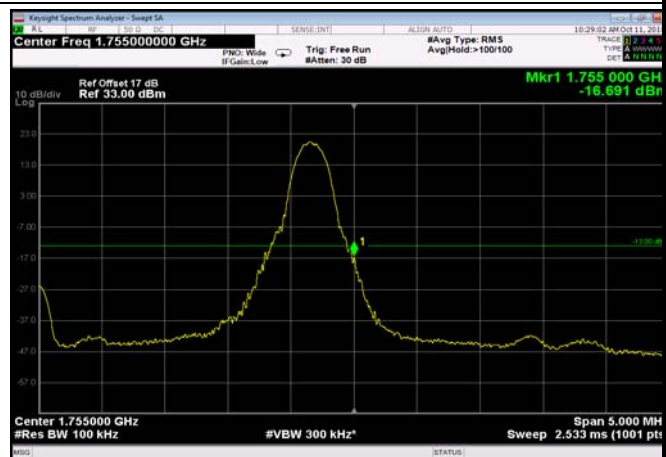

HighRange\_FDD04\_3MHz\_1753.5\_fullIRB  
\_High\_QPSK

HighRange\_FDD04\_3MHz\_1753.5\_fullIRB  
\_High\_Q16

HighRange\_FDD04\_5MHz\_1752.5\_OneRB  
\_high\_QPSK

HighRange\_FDD04\_5MHz\_1752.5\_OneRB  
\_high\_Q16