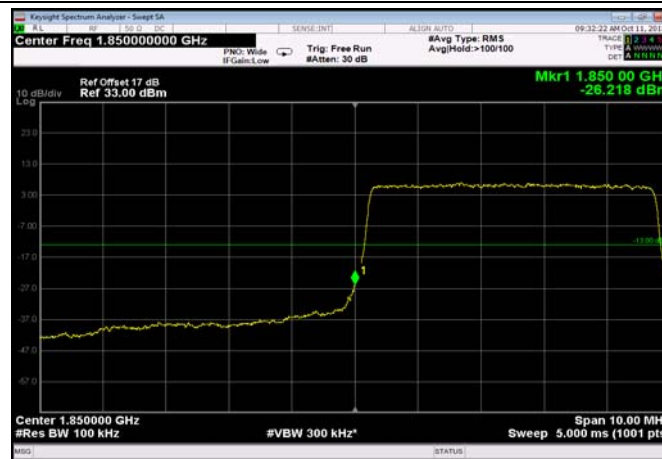

LowRange\_FDD02\_5MHz\_1852.5\_OneRB  
\_low\_QPSK

LowRange\_FDD02\_5MHz\_1852.5\_OneRB  
\_low\_Q16

LowRange\_FDD02\_5MHz\_1852.5\_fullRB  
\_Low\_QPSK

LowRange\_FDD02\_5MHz\_1852.5\_fullRB  
\_Low\_Q16

LowRange\_FDD02\_10MHz\_1855\_OneRB  
\_low\_QPSK

LowRange\_FDD02\_10MHz\_1855\_OneRB  
\_low\_Q16

LowRange\_FDD02\_10MHz\_1855\_fullRB  
\_Low\_QPSK

LowRange\_FDD02\_10MHz\_1855\_fullRB  
\_Low\_Q16

LowRange\_FDD02\_15MHz\_1857.5\_OneRB  
\_low\_QPSK