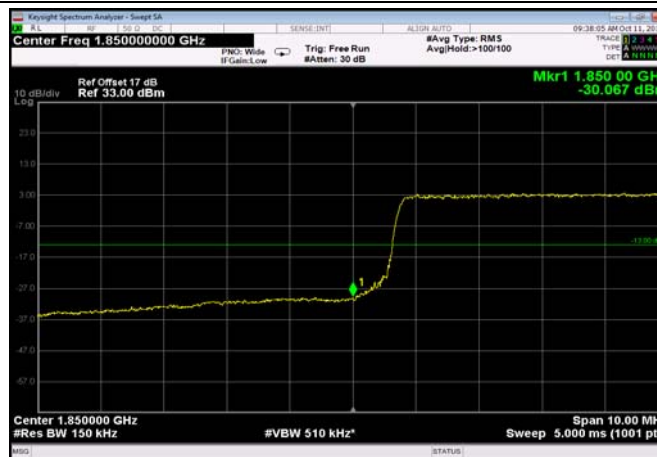

LowRange\_FDD02\_10MHz\_1855\_OneRB  
\_low\_QPSK

LowRange\_FDD02\_10MHz\_1855\_OneRB  
\_low\_Q16

LowRange\_FDD02\_10MHz\_1855\_fullRB  
\_Low\_QPSK

LowRange\_FDD02\_10MHz\_1855\_fullRB  
\_Low\_Q16

LowRange\_FDD02\_15MHz\_1857.5\_OneRB  
\_low\_QPSK

LowRange\_FDD02\_15MHz\_1857.5\_OneRB  
\_low\_Q16

LowRange\_FDD02\_15MHz\_1857.5\_fullRB  
\_Low\_QPSK

LowRange\_FDD02\_15MHz\_1857.5\_fullRB  
\_Low\_Q16

LowRange\_FDD02\_20MHz\_1860\_OneRB  
\_low\_QPSK