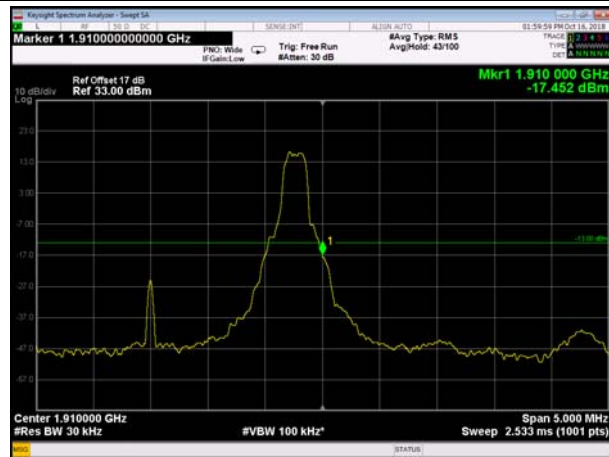

HighRange_FDD02_3MHz_1908.5_OneRB
_high_Q16