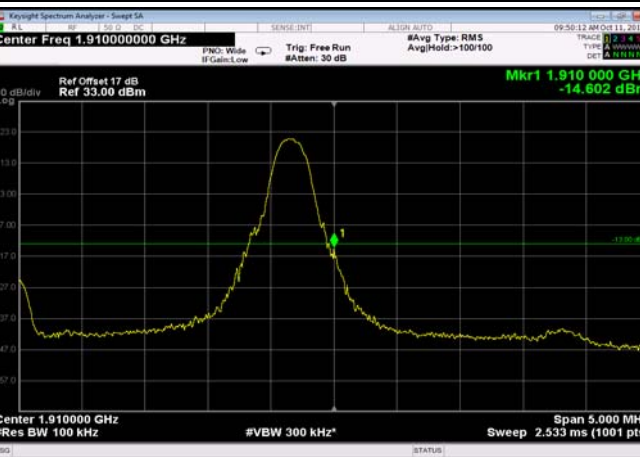

HighRange\_FDD02\_3MHz\_1908.5\_OneRB  
\_high\_Q16

HighRange\_FDD02\_3MHz\_1908.5\_fullIRB  
\_High\_QPSK 20 21

HighRange\_FDD02\_3MHz\_1908.5\_fullIRB  
\_High\_Q16

HighRange\_FDD02\_5MHz\_1907.5\_OneRB  
\_high\_QPSK