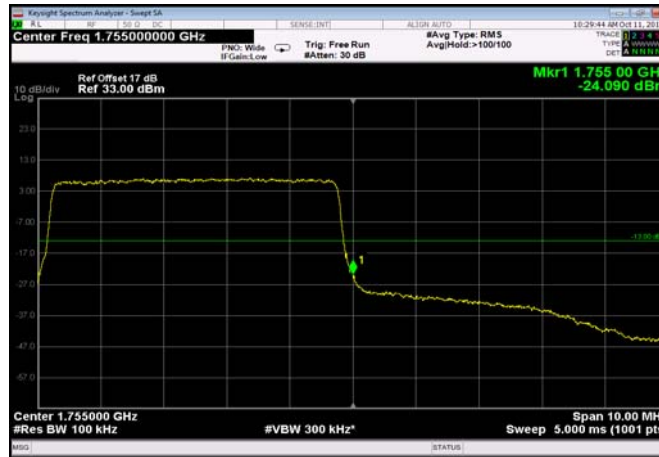

HighRange_FDD04_5MHz_1752.5_fullRB
_High_QPSK