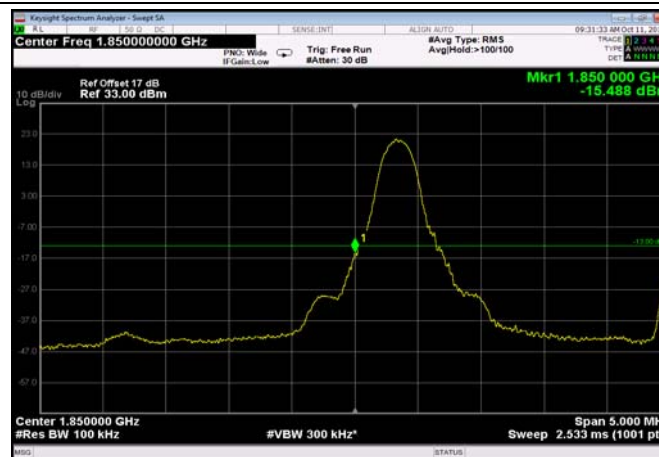

LowRange_FDD02_5MHz_1852.5_OneRB
_low_QPSK