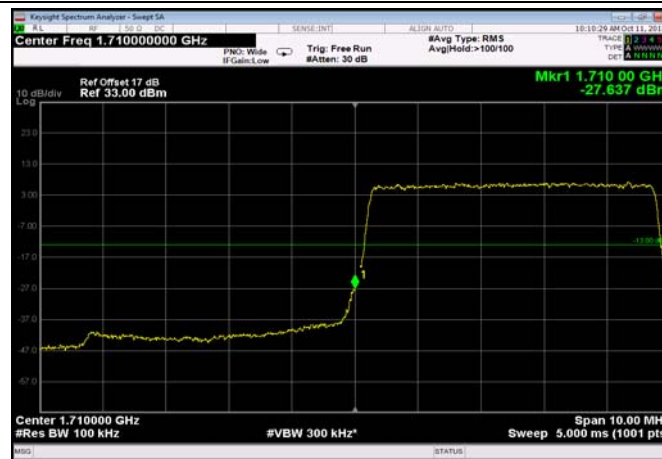

LowRange_FDD04_5MHz_1712.5_fullRB
_Low_QPSK