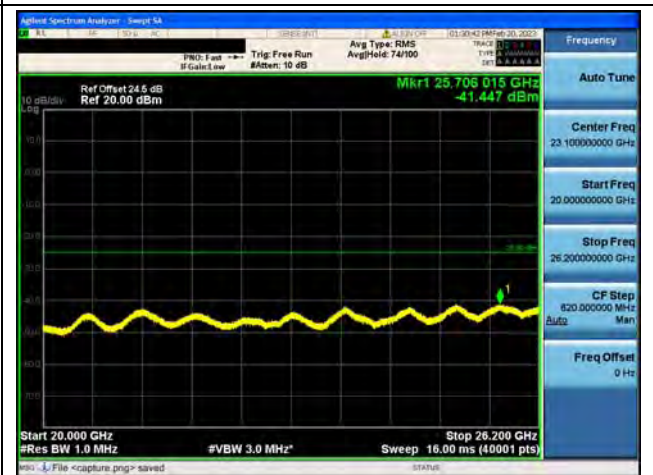

Band38-20G-26G / 20MHz / Low CH / QPSK

Band38-20G-26G / 20MHz / Low CH / 16QAM