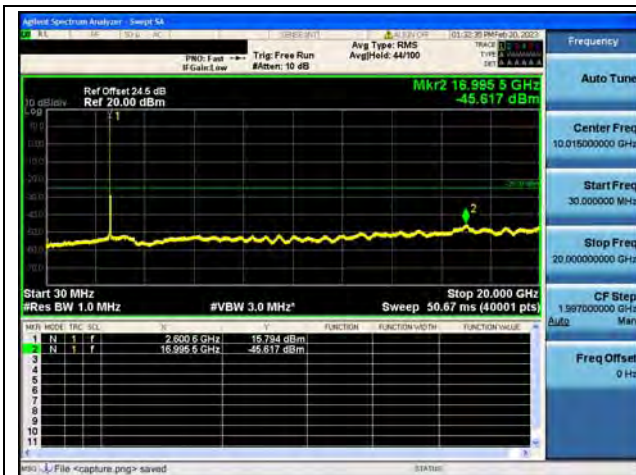

Band38-30M-20G / 20MHz / Mid CH / 16QAM

Band38-20G-26G / 20MHz / Mid CH / 16QAM

Band38-30M-20G / 20MHz / Mid CH / 64QAM

Band38-20G-26G / 20MHz / Mid CH / 64QAM

Band38-30M-20G / 20MHz / High CH / QPSK

Band38-20G-26G / 20MHz / High CH / QPSK