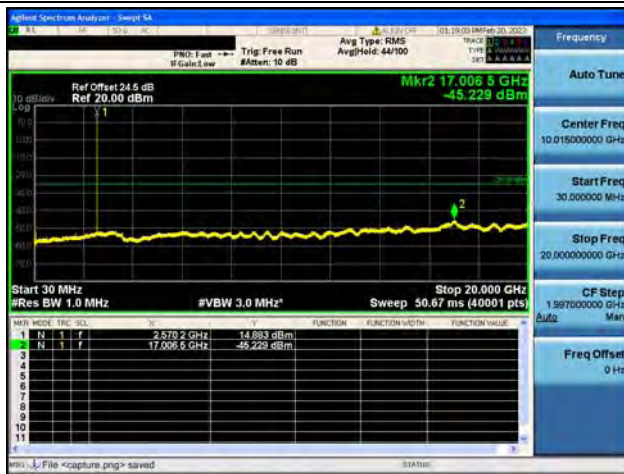

Band17 / 10MHz / Mid CH / 64QAM

Band17 / 10MHz / High CH / QPSK

Band17 / 10MHz / High CH / 16QAM

Band17 / 10MHz / High CH / 64QAM

Band38-30M-20G / 5MHz / Low CH / QPSK

Band38-20G-26G / 5MHz / Low CH / QPSK