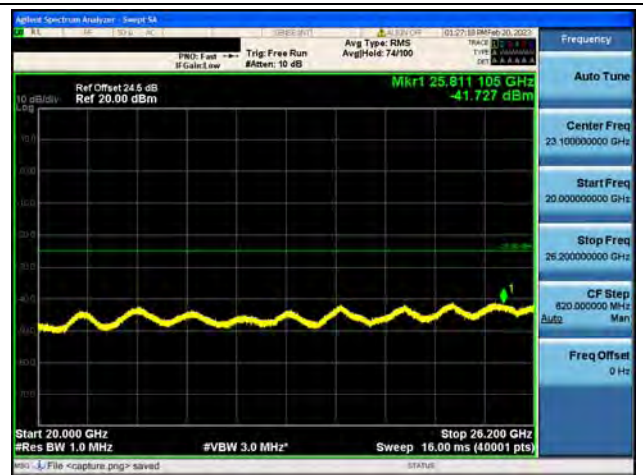

Band38-20G-26G / 15MHz / Low CH / 16QAM

Band38-20G-26G / 15MHz / Low CH / 64QAM