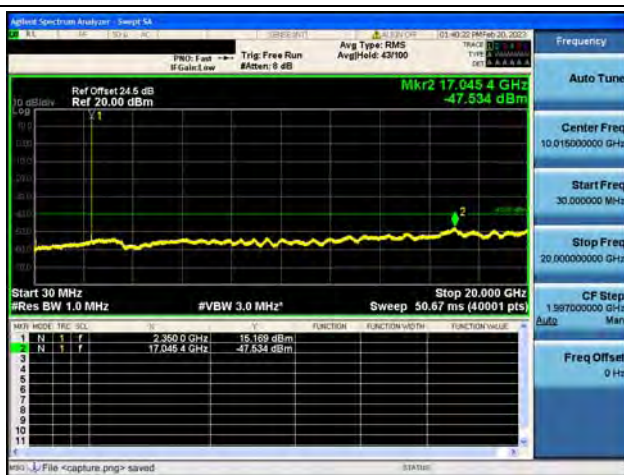

Band40-1-20G-24G / 10MHz / Mid CH / 64QAM

Band40-2-30M-20G / 5MHz / Low CH / QPSK

Band40-2-20G-24G / 5MHz / Low CH / QPSK

Band40-2-30M-20G / 5MHz / Low CH / 16QAM

Band40-2-20G-24G / 5MHz / Low CH / 16QAM

Band40-2-30M-20G / 5MHz / Low CH / 64QAM