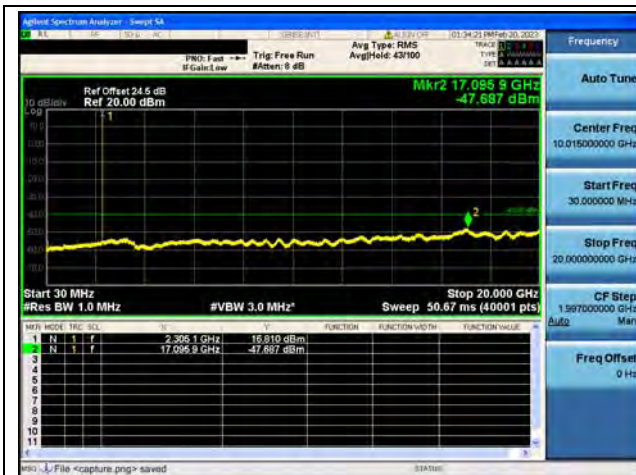

Band38-30M-20G / 20MHz / High CH / 16QAM

Band38-20G-26G / 20MHz / High CH / 16QAM

Band38-30M-20G / 20MHz / High CH / 64QAM

Band38-20G-26G / 20MHz / High CH / 64QAM

Band40-1-30M-20G / 5MHz / Low CH / QPSK

Band40-1-20G-24G / 5MHz / Low CH / QPSK