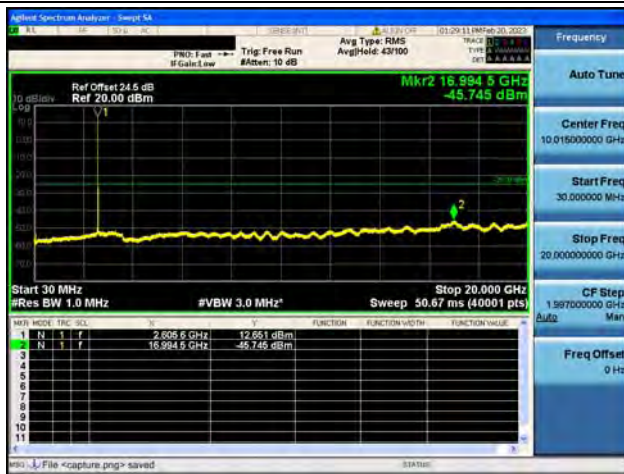

Band38-30M-20G / 15MHz / Mid CH / 16QAM

Band38-20G-26G / 15MHz / Mid CH / 16QAM

Band38-30M-20G / 15MHz / Mid CH / 64QAM

Band38-20G-26G / 15MHz / Mid CH / 64QAM

Band38-30M-20G / 15MHz / High CH / QPSK

Band38-20G-26G / 15MHz / High CH / QPSK