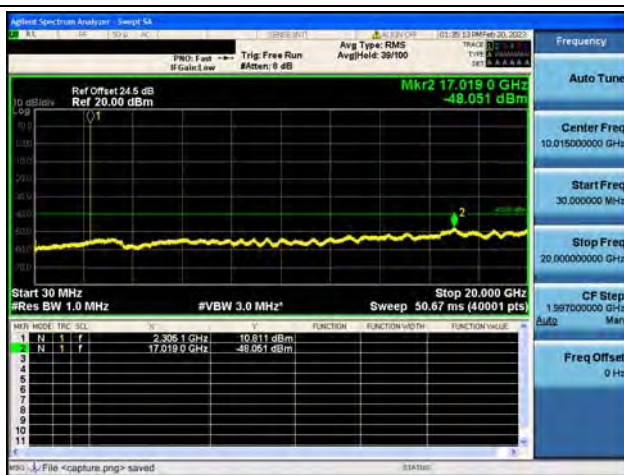

Band40-1-30M-20G / 5MHz / Low CH / 16QAM

Band40-1-30M-20G / 5MHz / Low CH / 64QAM