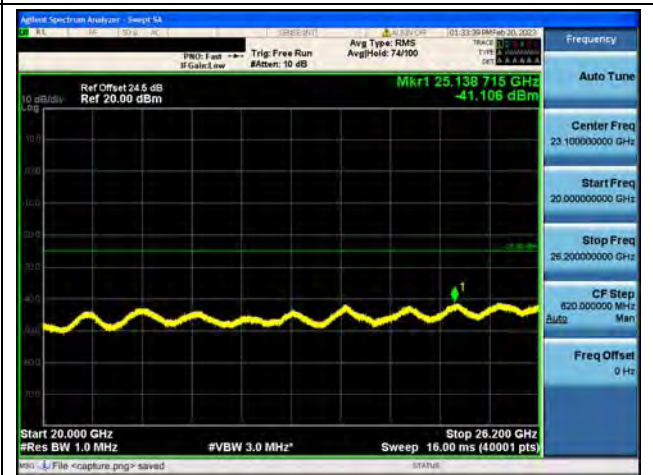

Band38-20G-26G / 20MHz / High CH / 16QAM

Band38-20G-26G / 20MHz / High CH / 64QAM