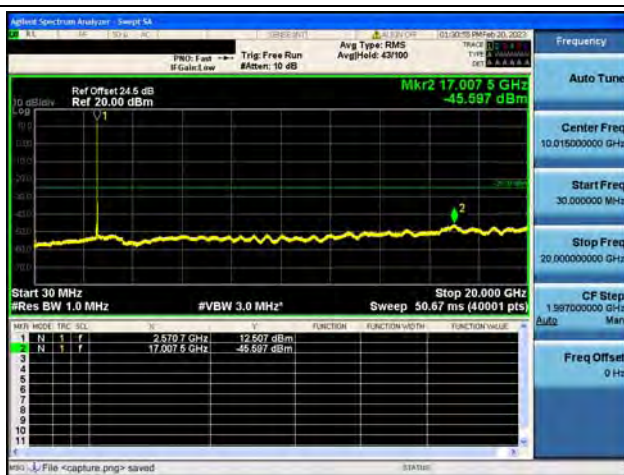

Band38-30M-20G / 20MHz / Low CH / 16QAM

Band38-30M-20G / 20MHz / Low CH / 64QAM