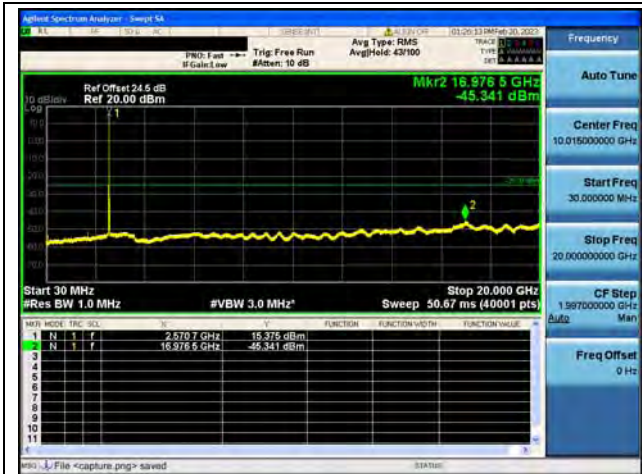

Band38-30M-20G / 10MHz / High CH / 16QAM

Band38-20G-26G / 10MHz / High CH / 16QAM

Band38-30M-20G / 10MHz / High CH / 64QAM

Band38-20G-26G / 10MHz / High CH / 64QAM

Band38-30M-20G / 15MHz / Low CH / QPSK

Band38-20G-26G / 15MHz / Low CH / QPSK