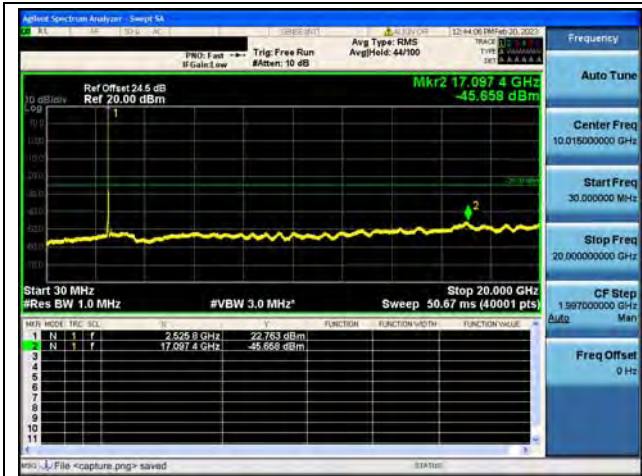

Band7-20G-26G / 20MHz / Low CH / QPSK

Band7-30M-20G / 20MHz / Low CH / 16QAM

Band7-20G-26G / 20MHz / Low CH / 16QAM

Band7-30M-20G / 20MHz / Low CH / 64QAM

Band7-20G-26G / 20MHz / Low CH / 64QAM

Band7-30M-20G / 20MHz / Mid CH / QPSK