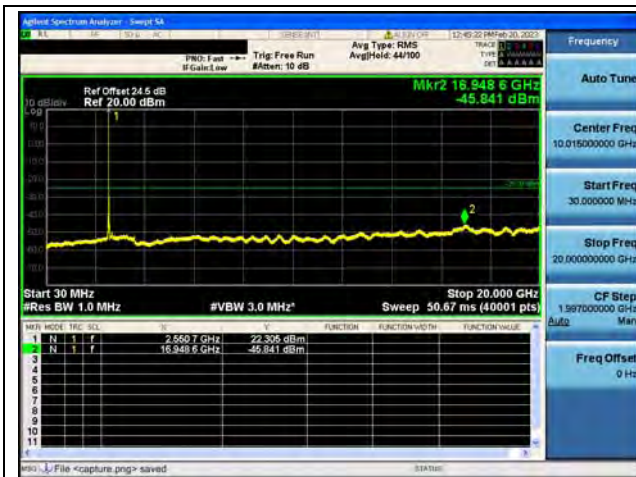

Band7-20G-26G / 20MHz / Mid CH / QPSK

Band7-30M-20G / 20MHz / Mid CH / 16QAM

Band7-20G-26G / 20MHz / Mid CH / 16QAM

Band7-30M-20G / 20MHz / Mid CH / 64QAM

Band7-20G-26G / 20MHz / Mid CH / 64QAM

Band7-30M-20G / 20MHz / High CH / QPSK