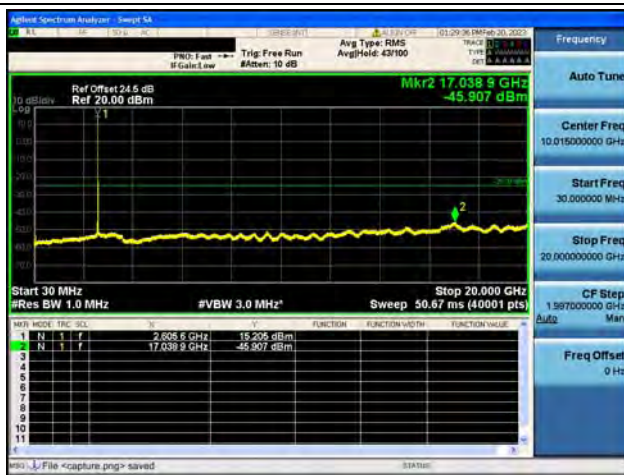

Band38-30M-20G / 15MHz / High CH / 16QAM

Band38-30M-20G / 15MHz / High CH / 64QAM