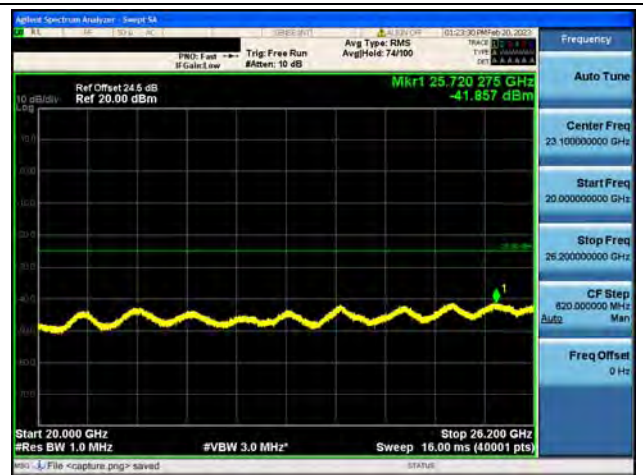

Band38-20G-26G / 10MHz / Low CH / 16QAM

Band38-20G-26G / 10MHz / Low CH / 64QAM