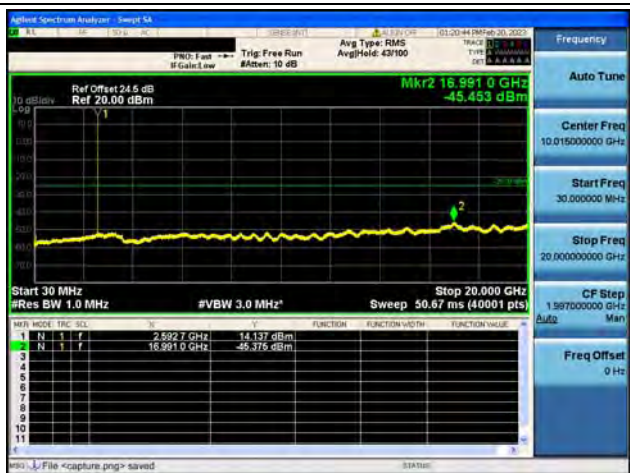

Band38-30M-20G / 5MHz / Mid CH / 16QAM

Band38-30M-20G / 5MHz / Mid CH / 64QAM