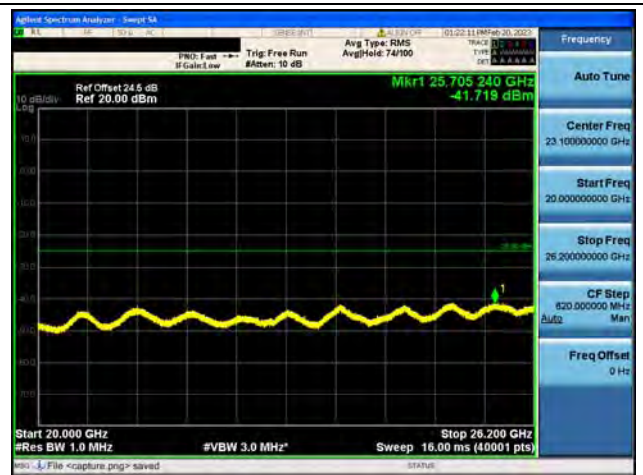

Band38-20G-26G / 5MHz / High CH / 16QAM

Band38-20G-26G / 5MHz / High CH / 64QAM