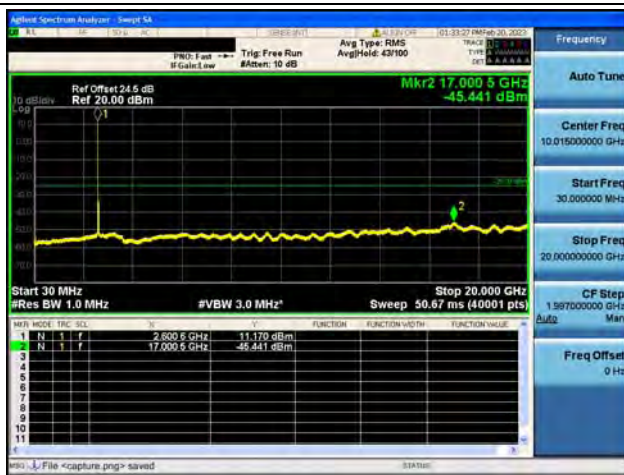

Band38-30M-20G / 20MHz / High CH / 16QAM

Band38-30M-20G / 20MHz / High CH / 64QAM