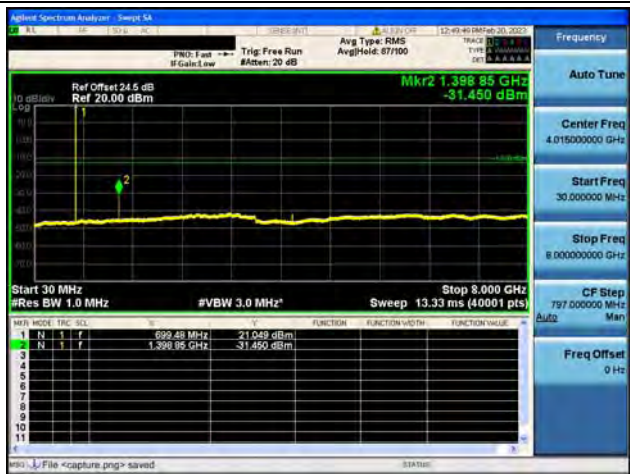

Band12 / 1.4MHz / Low CH / QPSK

Band12 / 1.4MHz / Low CH / 64QAM