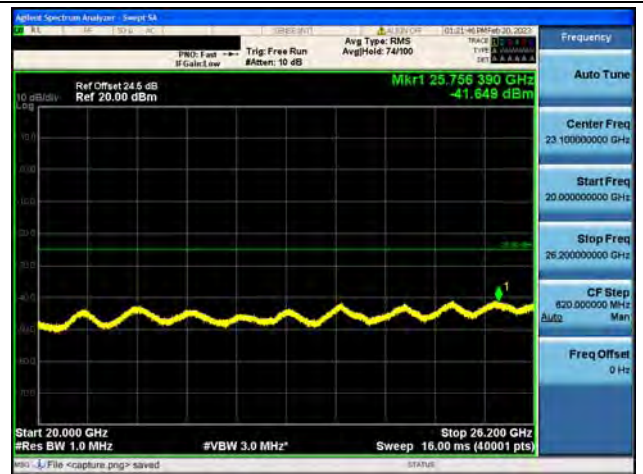

Band38-20G-26G / 5MHz / High CH / QPSK

Band38-20G-26G / 5MHz / High CH / 16QAM