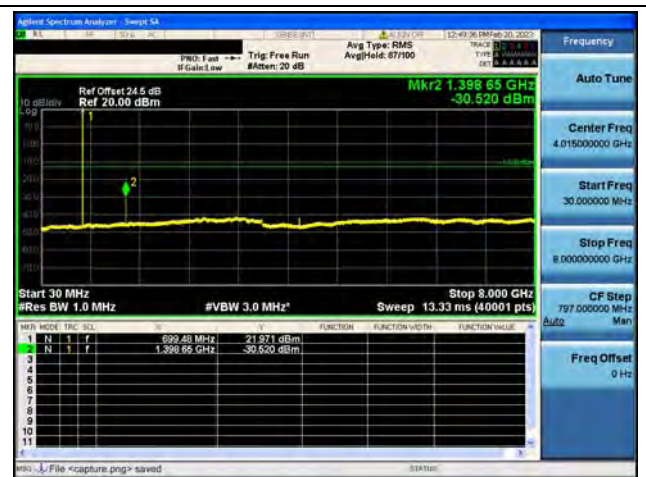

Band7-20G-26G / 20MHz / High CH / QPSK

Band7-30M-20G / 20MHz / High CH / 16QAM

Band7-20G-26G / 20MHz / High CH / 16QAM

Band7-30M-20G / 20MHz / High CH / 64QAM

Band7-20G-26G / 20MHz / High CH / 64QAM

Band12 / 1.4MHz / Low CH / QPSK