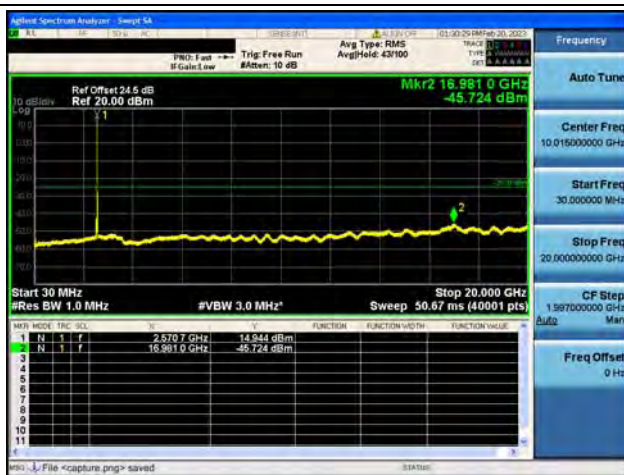

Band38-30M-20G / 15MHz / High CH / 16QAM

Band38-20G-26G / 15MHz / High CH / 16QAM

Band38-30M-20G / 15MHz / High CH / 64QAM

Band38-20G-26G / 15MHz / High CH / 64QAM

Band38-30M-20G / 20MHz / Low CH / QPSK

Band38-20G-26G / 20MHz / Low CH / QPSK