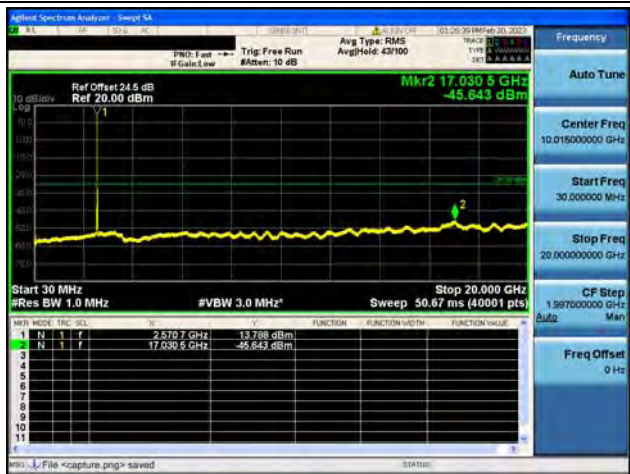

Band38-30M-20G / 10MHz / High CH / 16QAM

Band38-20G-26G / 10MHz / High CH / 16QAM

Band38-30M-20G / 10MHz / High CH / 64QAM

Band38-20G-26G / 10MHz / High CH / 64QAM

Band38-30M-20G / 15MHz / Low CH / QPSK

Band38-20G-26G / 15MHz / Low CH / QPSK