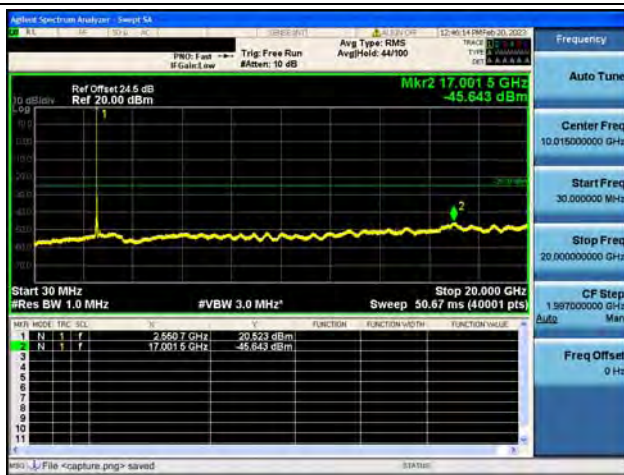

Band7-30M-20G / 20MHz / High CH / 16QAM

Band7-30M-20G / 20MHz / High CH / 64QAM