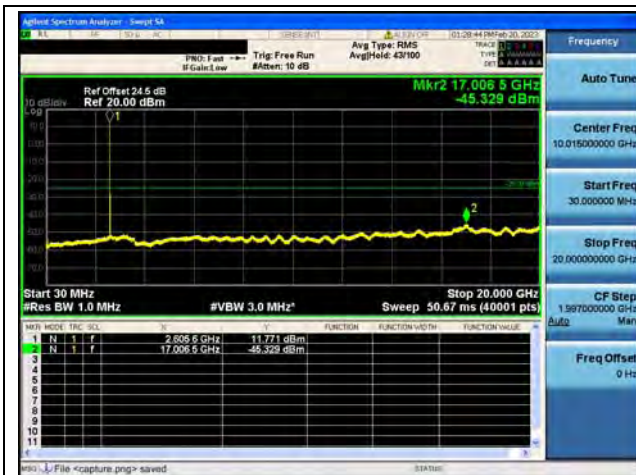

Band38-30M-20G / 15MHz / Mid CH / 16QAM

Band38-20G-26G / 15MHz / Mid CH / 16QAM

Band38-30M-20G / 15MHz / Mid CH / 64QAM

Band38-20G-26G / 15MHz / Mid CH / 64QAM

Band38-30M-20G / 15MHz / High CH / QPSK

Band38-20G-26G / 15MHz / High CH / QPSK