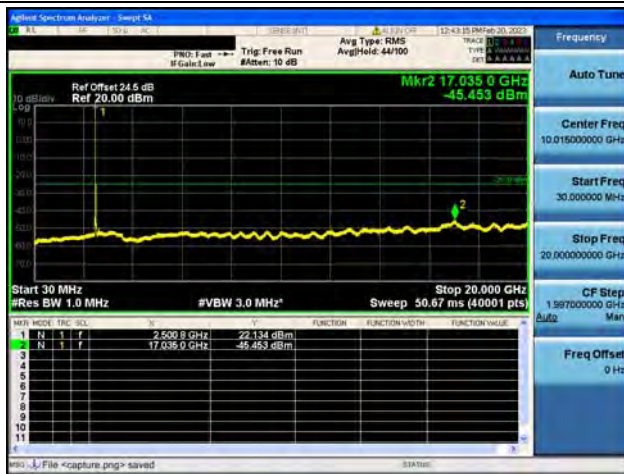

Band7-30M-20G / 20MHz / Low CH / QPSK

Band7-30M-20G / 20MHz / Low CH / 16QAM