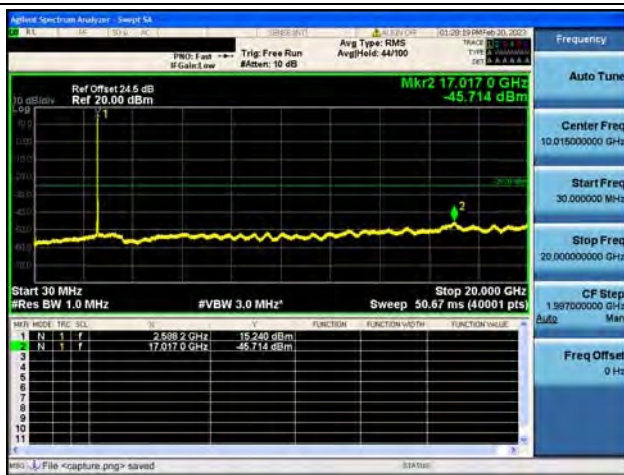

Band38-30M-20G / 15MHz / Mid CH / 16QAM

Band38-30M-20G / 15MHz / Mid CH / 64QAM