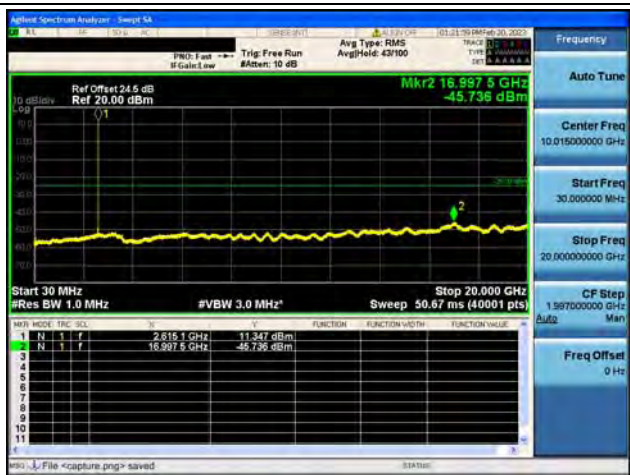

Band38-30M-20G / 5MHz / High CH / 16QAM

Band38-30M-20G / 5MHz / High CH / 64QAM