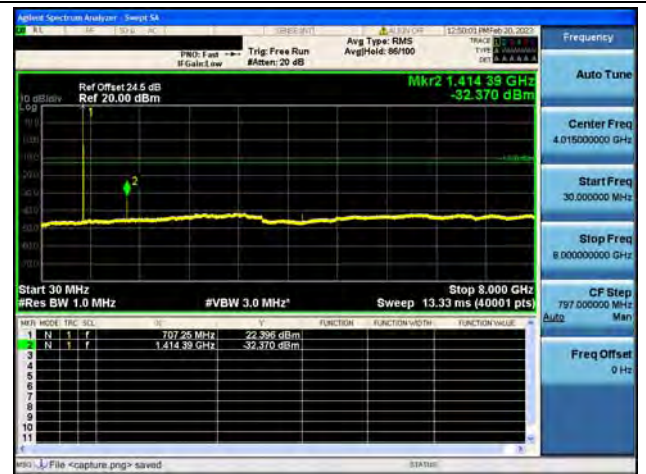

Band12 / 1.4MHz / Low CH / 16QAM

Band12 / 1.4MHz / Mid CH / QPSK