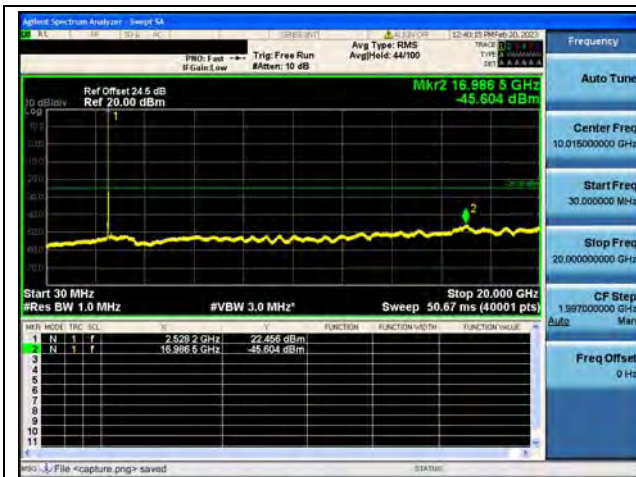

Band7-20G-26G / 15MHz / Low CH / QPSK

Band7-30M-20G / 15MHz / Low CH / 16QAM

Band7-20G-26G / 15MHz / Low CH / 16QAM

Band7-30M-20G / 15MHz / Low CH / 64QAM

Band7-20G-26G / 15MHz / Low CH / 64QAM

Band7-30M-20G / 15MHz / Mid CH / QPSK