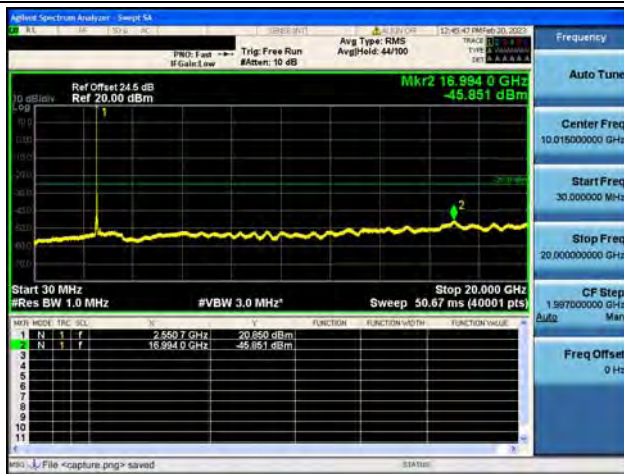

Band7-30M-20G / 20MHz / High CH / QPSK

Band7-30M-20G / 20MHz / High CH / 16QAM