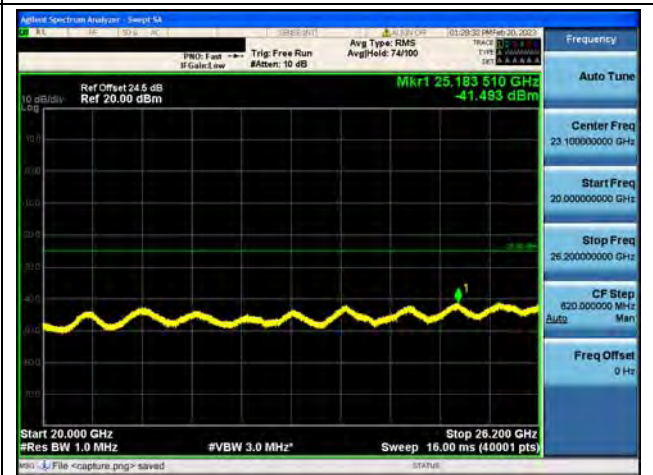

Band38-20G-26G / 15MHz / Mid CH / 16QAM

Band38-20G-26G / 15MHz / Mid CH / 64QAM