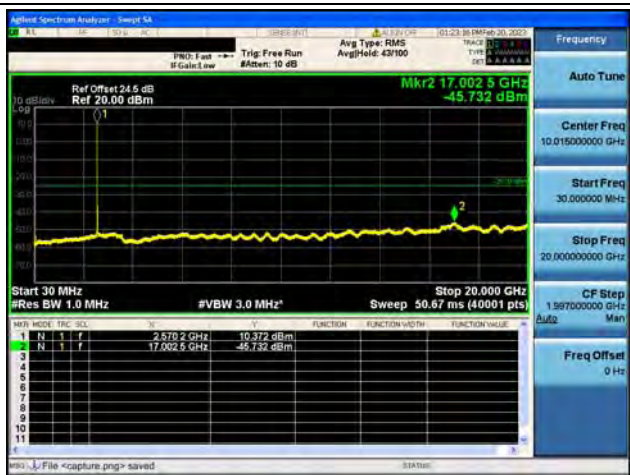

Band38-30M-20G / 10MHz / Low CH / 16QAM

Band38-30M-20G / 10MHz / Low CH / 64QAM