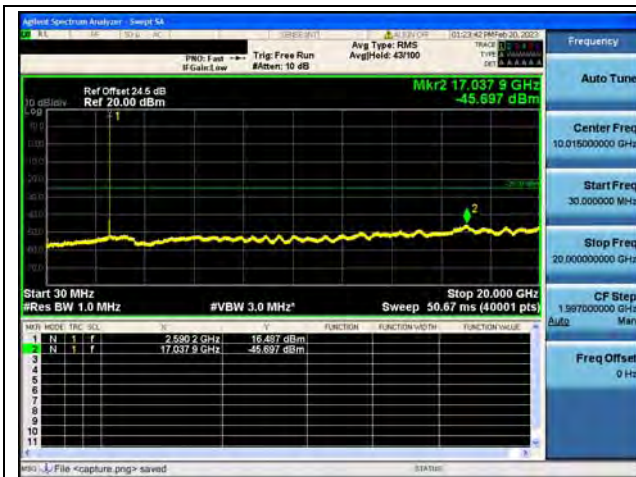

Band38-30M-20G / 10MHz / Low CH / 16QAM

Band38-20G-26G / 10MHz / Low CH / 16QAM

Band38-30M-20G / 10MHz / Low CH / 64QAM

Band38-20G-26G / 10MHz / Low CH / 64QAM

Band38-30M-20G / 10MHz / Mid CH / QPSK

Band38-20G-26G / 10MHz / Mid CH / QPSK