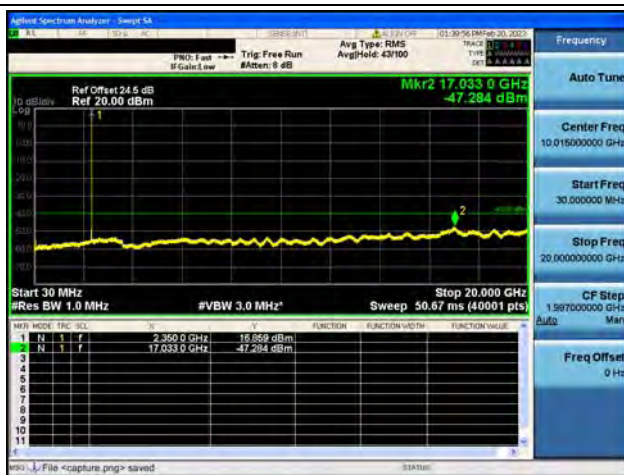

Band40-2-30M-20G / 5MHz / Low CH / QPSK

Band40-2-30M-20G / 5MHz / Low CH / 16QAM