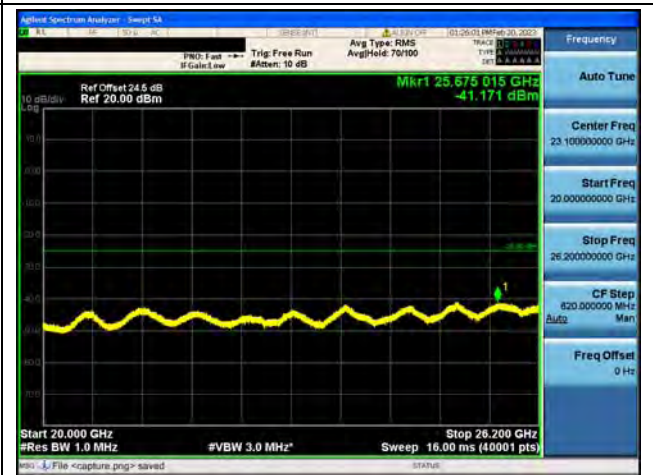

Band38-20G-26G / 10MHz / High CH / 16QAM

Band38-20G-26G / 10MHz / High CH / 64QAM