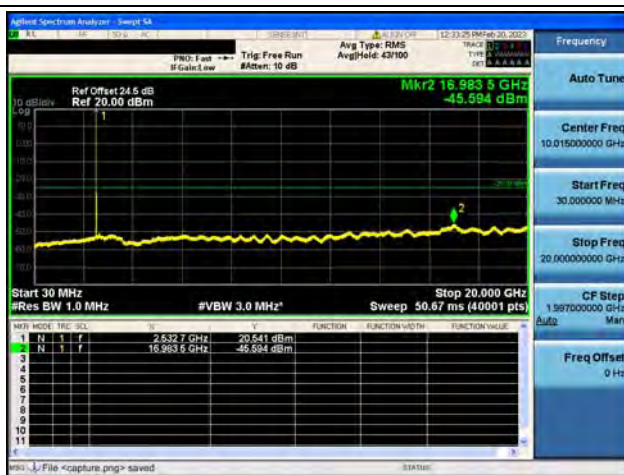

Band7-30M-20G / 5MHz / Mid CH / 16QAM

Band7-30M-20G / 5MHz / Mid CH / 64QAM