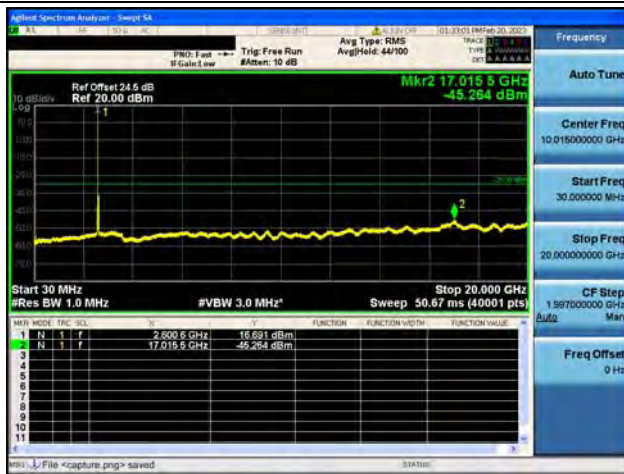

Band38-30M-20G / 20MHz / Mid CH / 16QAM

Band38-20G-26G / 20MHz / Mid CH / 16QAM

Band38-30M-20G / 20MHz / Mid CH / 64QAM

Band38-20G-26G / 20MHz / Mid CH / 64QAM

Band38-30M-20G / 20MHz / High CH / QPSK

Band38-20G-26G / 20MHz / High CH / QPSK