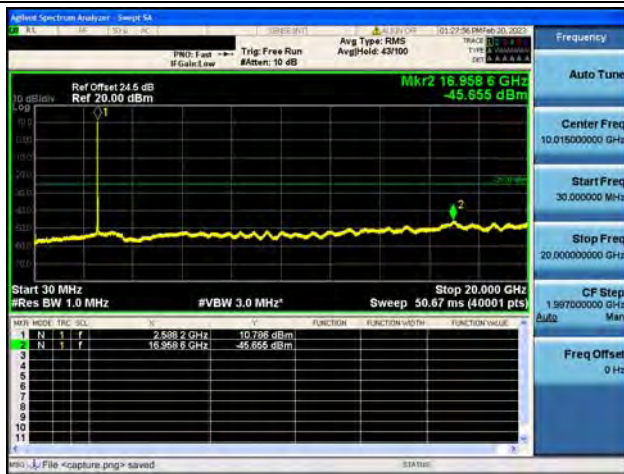

Band38-30M-20G / 15MHz / Low CH / 16QAM

Band38-20G-26G / 15MHz / Low CH / 16QAM

Band38-30M-20G / 15MHz / Low CH / 64QAM

Band38-20G-26G / 15MHz / Low CH / 64QAM

Band38-30M-20G / 15MHz / Mid CH / QPSK

Band38-20G-26G / 15MHz / Mid CH / QPSK