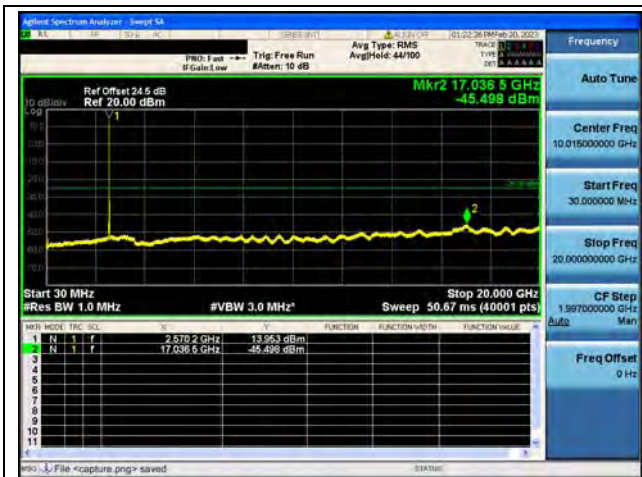

Band38-30M-20G / 5MHz / High CH / 16QAM

Band38-20G-26G / 5MHz / High CH / 16QAM

Band38-30M-20G / 5MHz / High CH / 64QAM

Band38-20G-26G / 5MHz / High CH / 64QAM

Band38-30M-20G / 10MHz / Low CH / QPSK

Band38-20G-26G / 10MHz / Low CH / QPSK