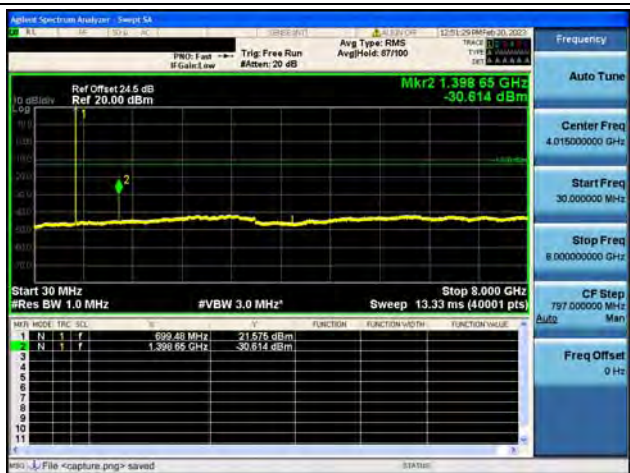

Band12 / 1.4MHz / High CH / 64QAM

Band12 / 3MHz / Low CH / 16QAM