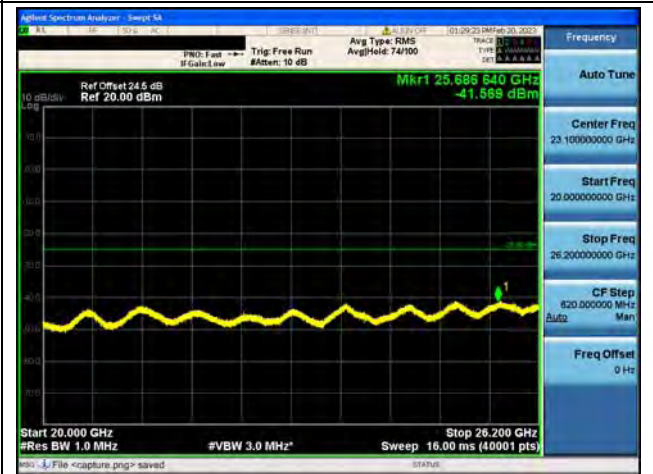

Band38-20G-26G / 15MHz / High CH / QPSK

Band38-20G-26G / 15MHz / High CH / 16QAM