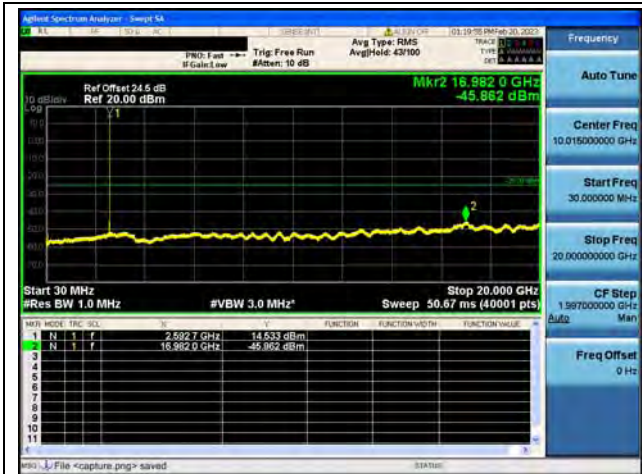

Band38-30M-20G / 5MHz / Low CH / 16QAM

Band38-20G-26G / 5MHz / Low CH / 16QAM

Band38-30M-20G / 5MHz / Low CH / 64QAM

Band38-20G-26G / 5MHz / Low CH / 64QAM

Band38-30M-20G / 5MHz / Mid CH / QPSK

Band38-20G-26G / 5MHz / Mid CH / QPSK