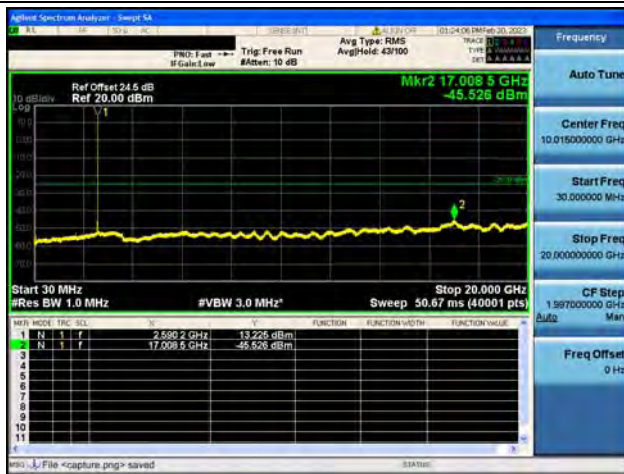

Band38-30M-20G / 10MHz / Low CH / 16QAM

Band38-20G-26G / 10MHz / Low CH / 16QAM

Band38-30M-20G / 10MHz / Low CH / 64QAM

Band38-20G-26G / 10MHz / Low CH / 64QAM

Band38-30M-20G / 10MHz / Mid CH / QPSK

Band38-20G-26G / 10MHz / Mid CH / QPSK