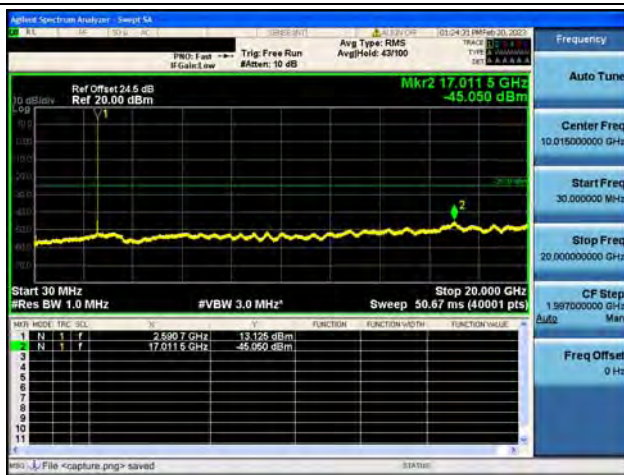

Band38-30M-20G / 10MHz / Mid CH / 16QAM

Band38-30M-20G / 10MHz / Mid CH / 64QAM