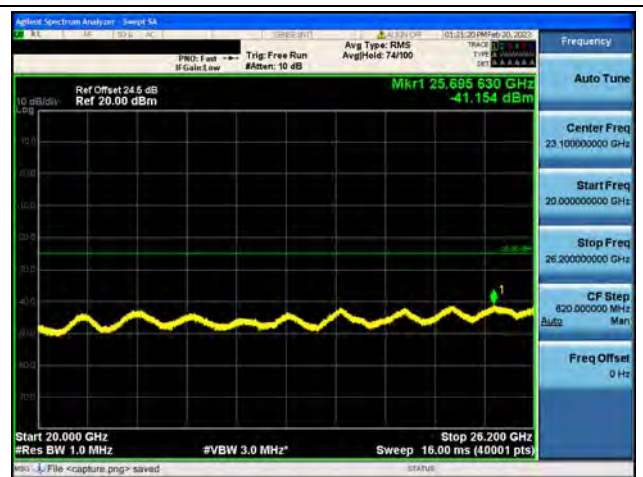

Band38-30M-20G / 5MHz / Mid CH / 16QAM

Band38-20G-26G / 5MHz / Mid CH / 16QAM

Band38-30M-20G / 5MHz / Mid CH / 64QAM

Band38-20G-26G / 5MHz / Mid CH / 64QAM

Band38-30M-20G / 5MHz / High CH / QPSK

Band38-20G-26G / 5MHz / High CH / QPSK