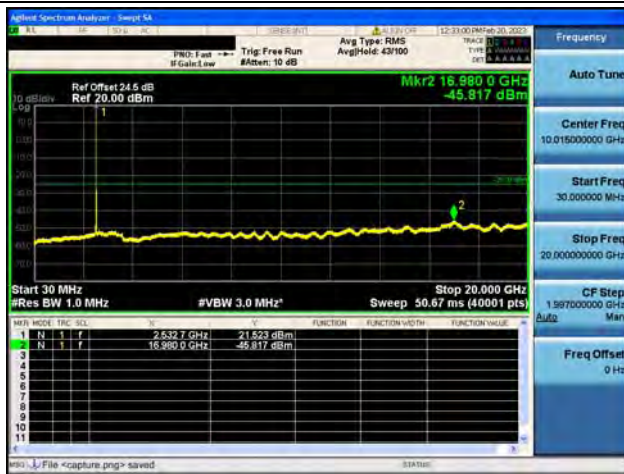

Band7-30M-20G / 5MHz / Mid CH / QPSK

Band7-30M-20G / 5MHz / Mid CH / 16QAM