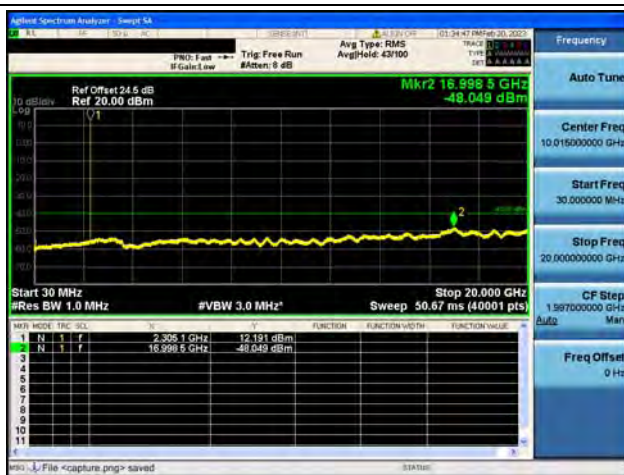

Band38-30M-20G / 20MHz / High CH / 16QAM

Band38-20G-26G / 20MHz / High CH / 16QAM

Band38-30M-20G / 20MHz / High CH / 64QAM

Band38-20G-26G / 20MHz / High CH / 64QAM

Band40-1-30M-20G / 5MHz / Low CH / QPSK

Band40-1-20G-24G / 5MHz / Low CH / QPSK