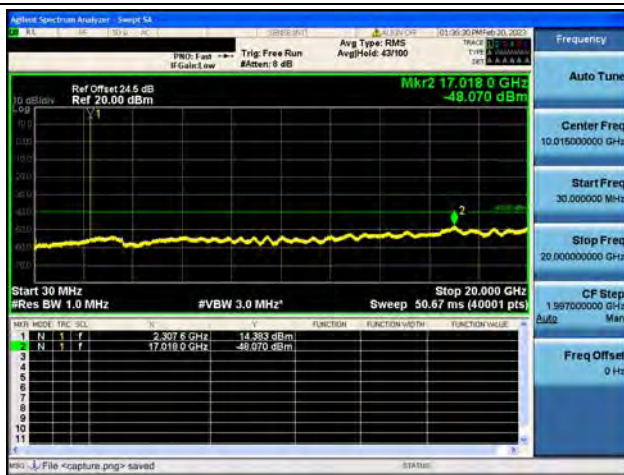

Band40-1-30M-20G / 5MHz / Mid CH / 16QAM

Band40-1-30M-20G / 5MHz / Mid CH / 64QAM