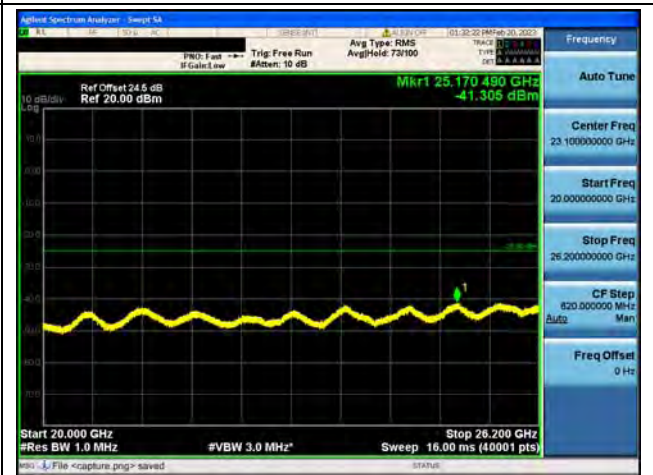

Band38-20G-26G / 20MHz / Mid CH / 16QAM

Band38-20G-26G / 20MHz / Mid CH / 64QAM