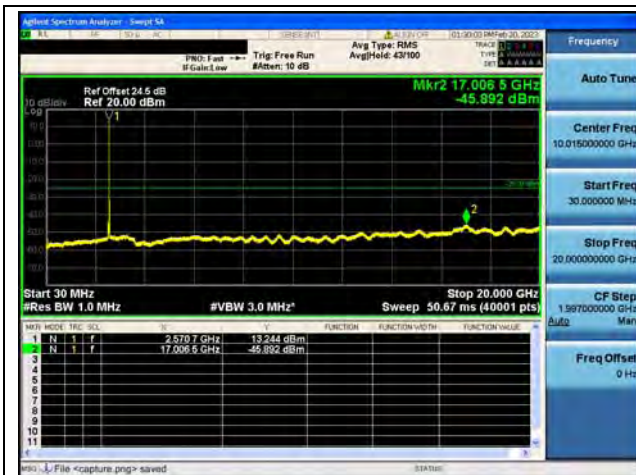

Band38-30M-20G / 15MHz / High CH / 16QAM

Band38-20G-26G / 15MHz / High CH / 16QAM

Band38-30M-20G / 15MHz / High CH / 64QAM

Band38-20G-26G / 15MHz / High CH / 64QAM

Band38-30M-20G / 20MHz / Low CH / QPSK

Band38-20G-26G / 20MHz / Low CH / QPSK