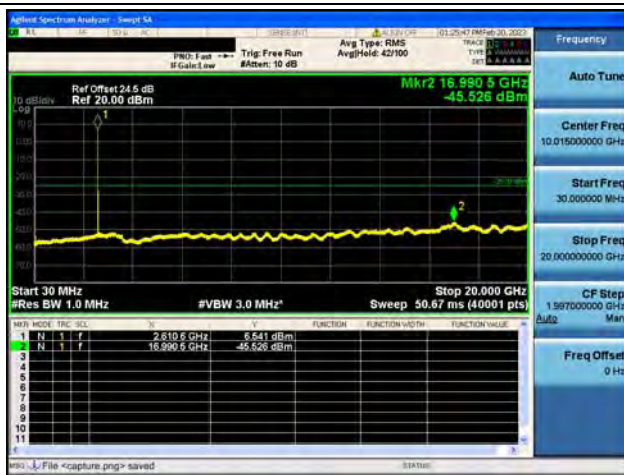

Band38-30M-20G / 10MHz / High CH / 16QAM

Band38-30M-20G / 10MHz / High CH / 64QAM