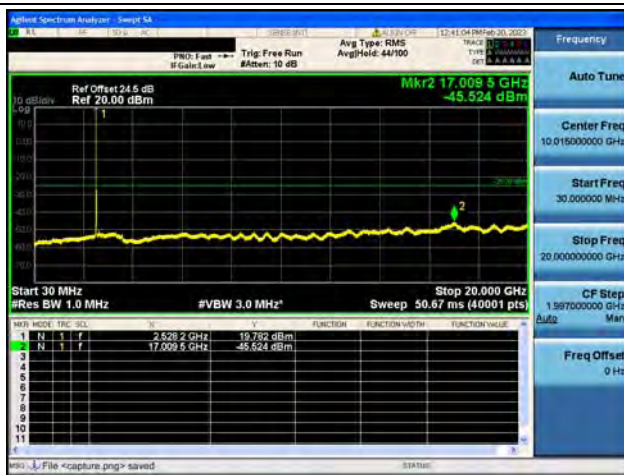

Band7-30M-20G / 15MHz / Mid CH / 16QAM

Band7-30M-20G / 15MHz / Mid CH / 64QAM