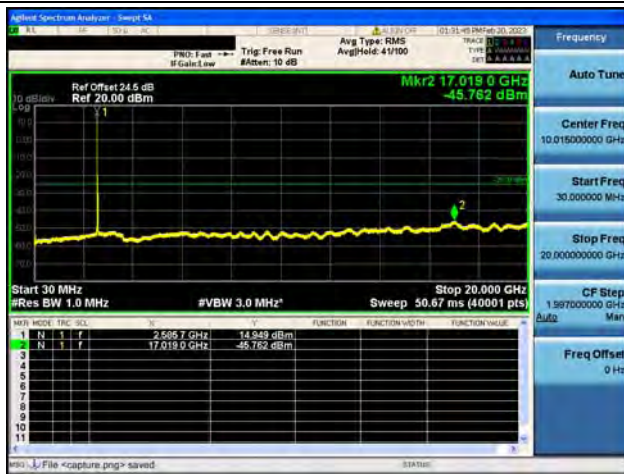

Band38-30M-20G / 20MHz / Low CH / 16QAM

Band38-20G-26G / 20MHz / Low CH / 16QAM

Band38-30M-20G / 20MHz / Low CH / 64QAM

Band38-20G-26G / 20MHz / Low CH / 64QAM

Band38-30M-20G / 20MHz / Mid CH / QPSK

Band38-20G-26G / 20MHz / Mid CH / QPSK