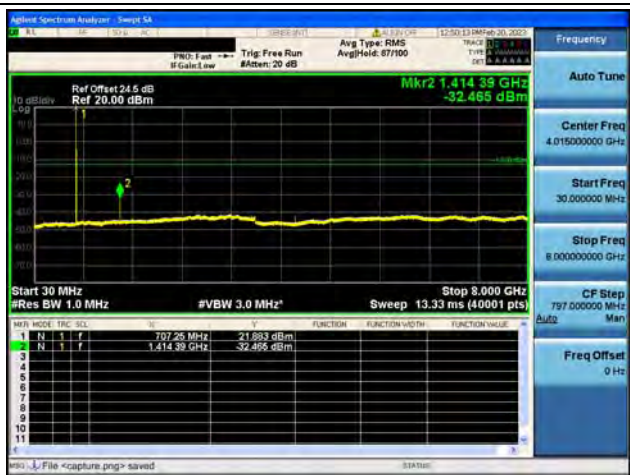

Band12 / 1.4MHz / Low CH / 64QAM

Band12 / 1.4MHz / Mid CH / 16QAM