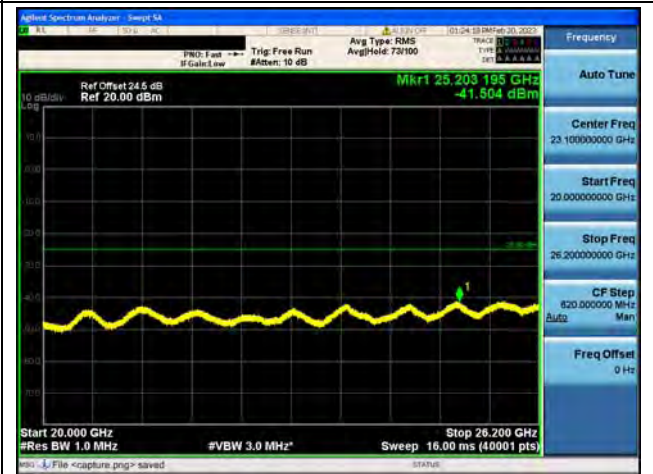

Band38-20G-26G / 10MHz / Mid CH / QPSK

Band38-20G-26G / 10MHz / Mid CH / 16QAM