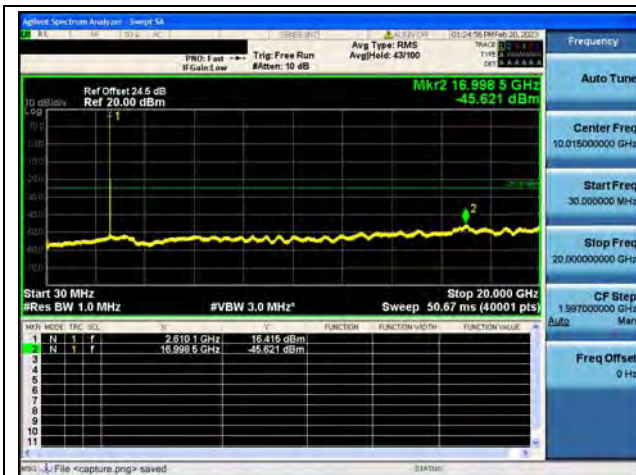

Band38-30M-20G / 10MHz / Mid CH / 16QAM

Band38-20G-26G / 10MHz / Mid CH / 16QAM

Band38-30M-20G / 10MHz / Mid CH / 64QAM

Band38-20G-26G / 10MHz / Mid CH / 64QAM

Band38-30M-20G / 10MHz / High CH / QPSK

Band38-20G-26G / 10MHz / High CH / QPSK