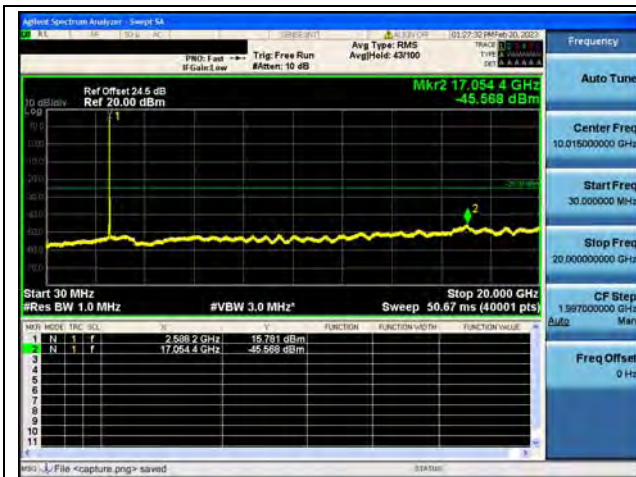

Band38-30M-20G / 15MHz / Low CH / 16QAM

Band38-20G-26G / 15MHz / Low CH / 16QAM

Band38-30M-20G / 15MHz / Low CH / 64QAM

Band38-20G-26G / 15MHz / Low CH / 64QAM

Band38-30M-20G / 15MHz / Mid CH / QPSK

Band38-20G-26G / 15MHz / Mid CH / QPSK