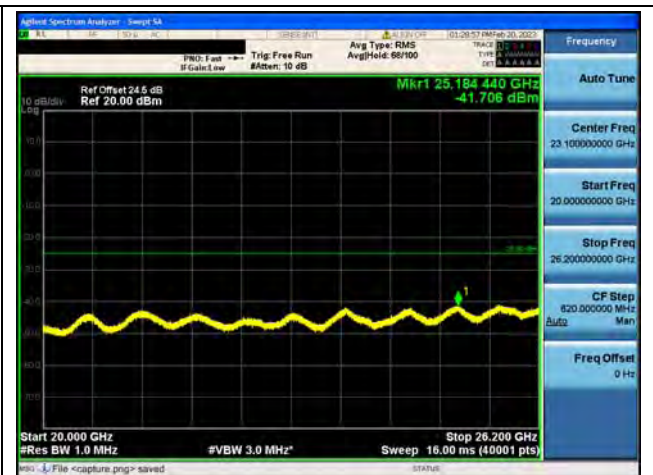

Band38-30M-20G / 15MHz / Mid CH / 16QAM

Band38-20G-26G / 15MHz / Mid CH / 16QAM

Band38-30M-20G / 15MHz / Mid CH / 64QAM

Band38-20G-26G / 15MHz / Mid CH / 64QAM

Band38-30M-20G / 15MHz / High CH / QPSK

Band38-20G-26G / 15MHz / High CH / QPSK