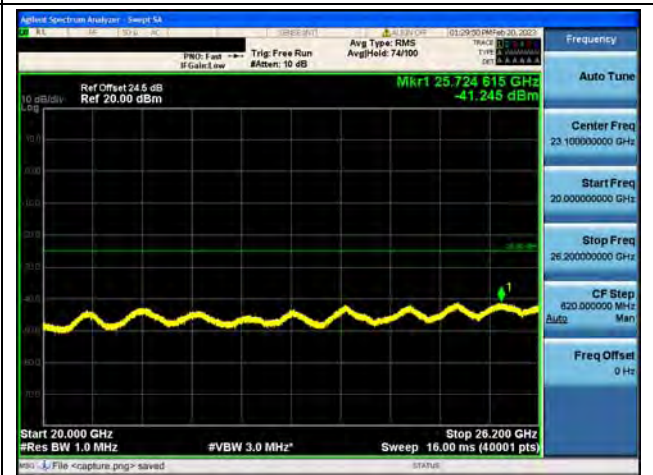

Band38-20G-26G / 15MHz / High CH / 16QAM

Band38-20G-26G / 15MHz / High CH / 64QAM