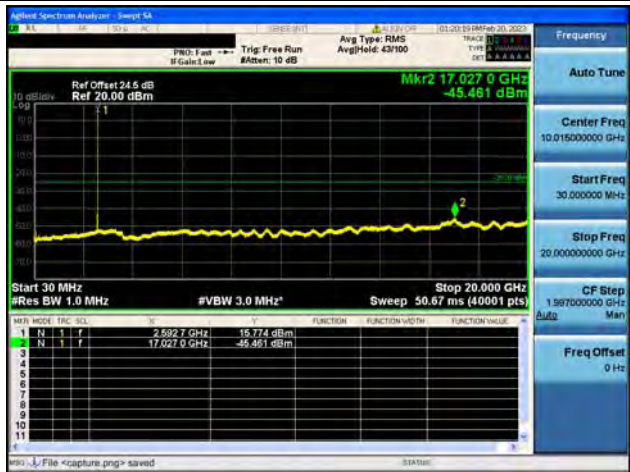

Band38-30M-20G / 5MHz / Low CH / 16QAM

Band38-20G-26G / 5MHz / Low CH / 16QAM

Band38-30M-20G / 5MHz / Low CH / 64QAM

Band38-20G-26G / 5MHz / Low CH / 64QAM

Band38-30M-20G / 5MHz / Mid CH / QPSK

Band38-20G-26G / 5MHz / Mid CH / QPSK