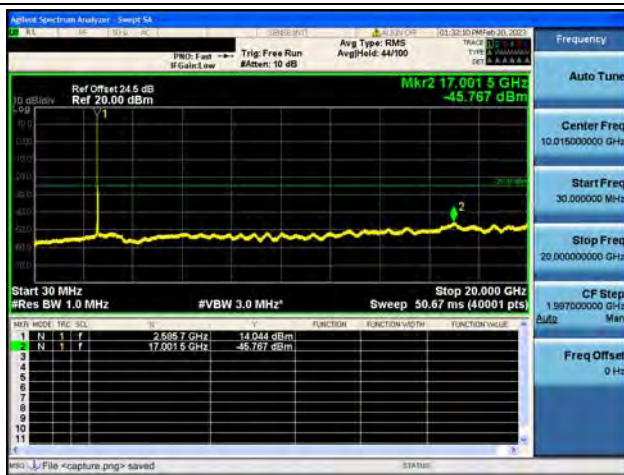

Band38-30M-20G / 20MHz / Mid CH / 16QAM

Band38-30M-20G / 20MHz / Mid CH / 64QAM