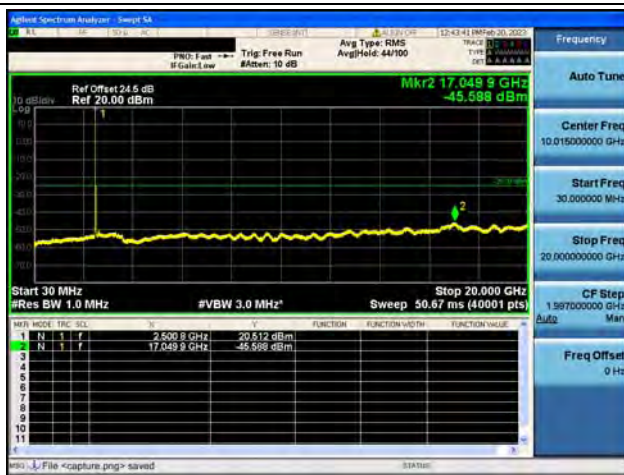

Band7-30M-20G / 20MHz / Low CH / 16QAM

Band7-30M-20G / 20MHz / Low CH / 64QAM