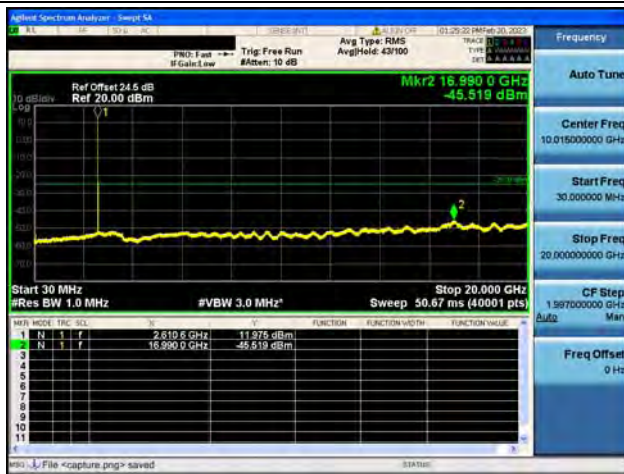

Band38-30M-20G / 10MHz / Mid CH / 16QAM

Band38-20G-26G / 10MHz / Mid CH / 16QAM

Band38-30M-20G / 10MHz / Mid CH / 64QAM

Band38-20G-26G / 10MHz / Mid CH / 64QAM

Band38-30M-20G / 10MHz / High CH / QPSK

Band38-20G-26G / 10MHz / High CH / QPSK