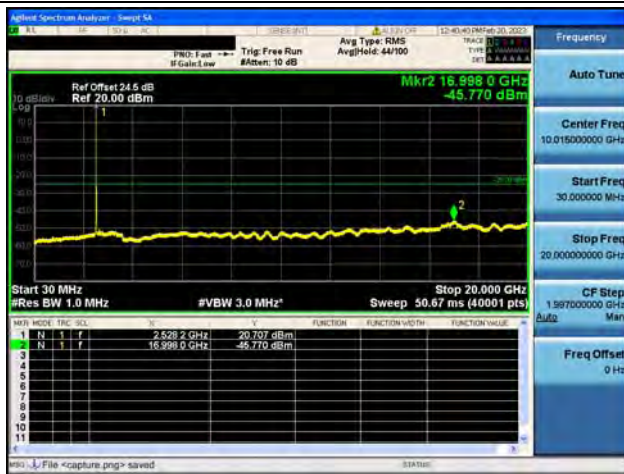

Band7-30M-20G / 15MHz / Mid CH / QPSK

Band7-30M-20G / 15MHz / Mid CH / 16QAM