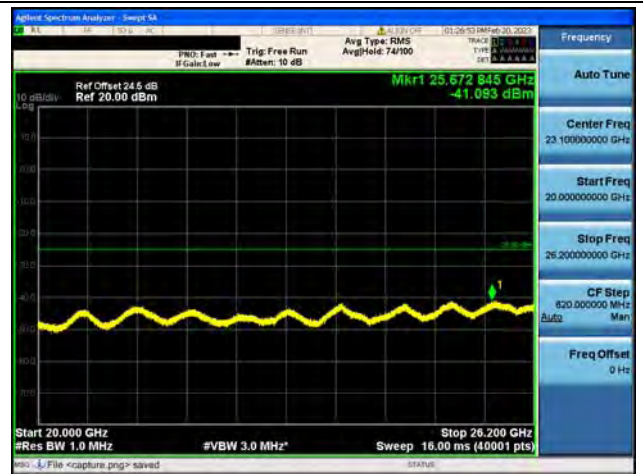

Band38-20G-26G / 15MHz / Low CH / QPSK

Band38-20G-26G / 15MHz / Low CH / 16QAM