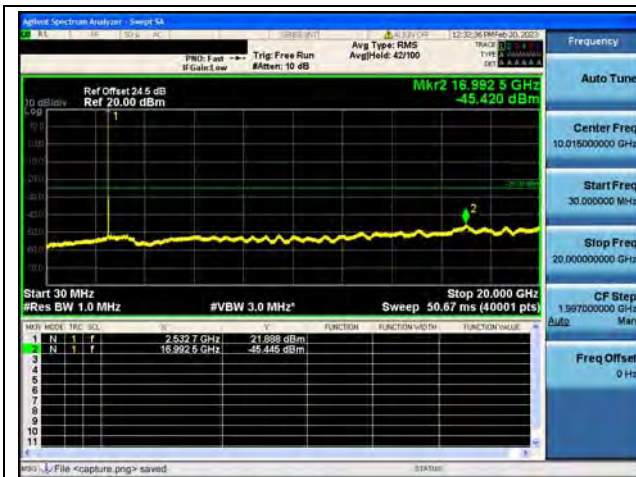

Band7-20G-26G / 5MHz / Low CH / QPSK

Band7-30M-20G / 5MHz / Low CH / 16QAM

Band7-20G-26G / 5MHz / Low CH / 16QAM

Band7-30M-20G / 5MHz / Low CH / 64QAM

Band7-20G-26G / 5MHz / Low CH / 64QAM

Band7-30M-20G / 5MHz / Mid CH / QPSK