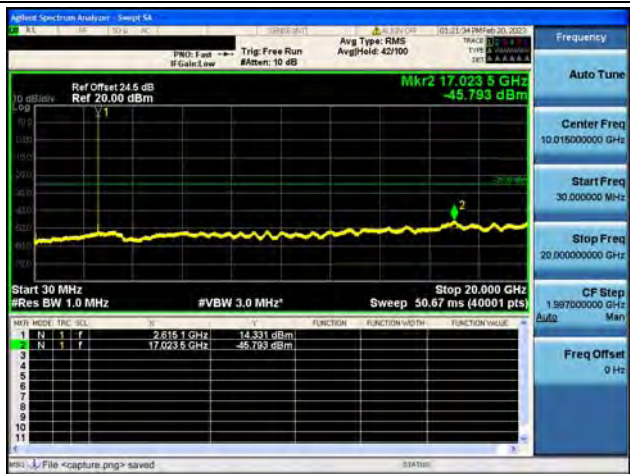

Band38-30M-20G / 5MHz / Mid CH / 16QAM

Band38-20G-26G / 5MHz / Mid CH / 16QAM

Band38-30M-20G / 5MHz / Mid CH / 64QAM

Band38-20G-26G / 5MHz / Mid CH / 64QAM

Band38-30M-20G / 5MHz / High CH / QPSK

Band38-20G-26G / 5MHz / High CH / QPSK