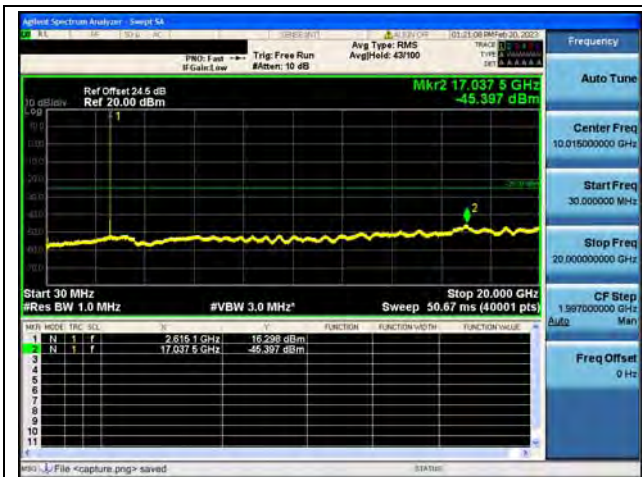

Band38-30M-20G / 5MHz / Mid CH / 16QAM

Band38-20G-26G / 5MHz / Mid CH / 16QAM

Band38-30M-20G / 5MHz / Mid CH / 64QAM

Band38-20G-26G / 5MHz / Mid CH / 64QAM

Band38-30M-20G / 5MHz / High CH / QPSK

Band38-20G-26G / 5MHz / High CH / QPSK