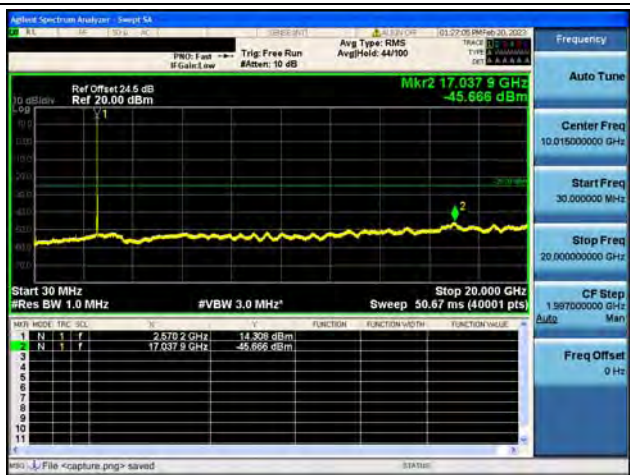

Band38-30M-20G / 15MHz / Low CH / 16QAM

Band38-30M-20G / 15MHz / Low CH / 64QAM