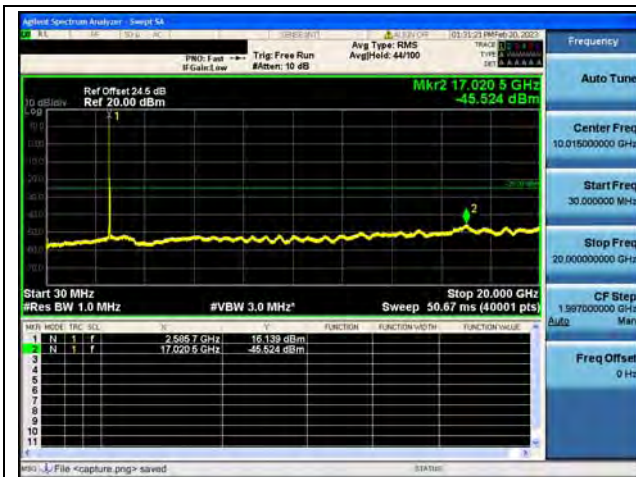

Band38-30M-20G / 20MHz / Low CH / 16QAM

Band38-20G-26G / 20MHz / Low CH / 16QAM

Band38-30M-20G / 20MHz / Low CH / 64QAM

Band38-20G-26G / 20MHz / Low CH / 64QAM

Band38-30M-20G / 20MHz / Mid CH / QPSK

Band38-20G-26G / 20MHz / Mid CH / QPSK