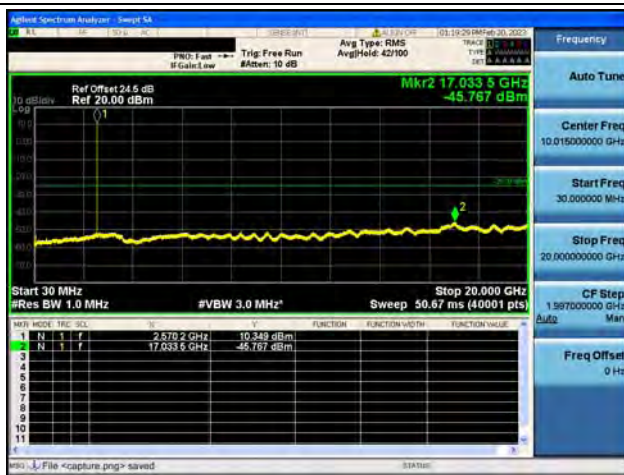

Band38-30M-20G / 5MHz / Low CH / 16QAM

Band38-30M-20G / 5MHz / Low CH / 64QAM