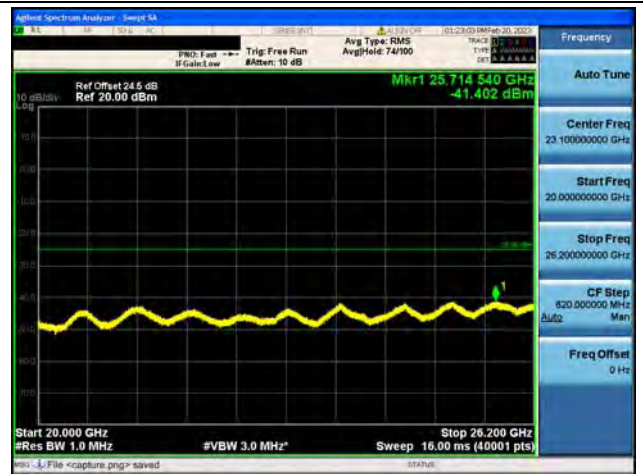

Band38-20G-26G / 10MHz / Low CH / QPSK

Band38-20G-26G / 10MHz / Low CH / 16QAM