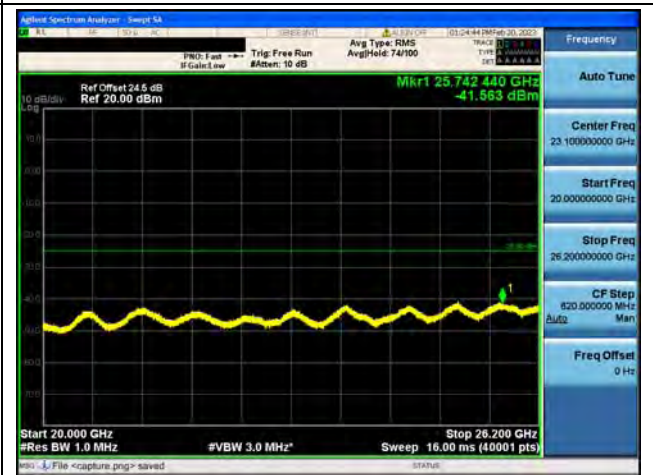

Band38-20G-26G / 10MHz / Mid CH / 16QAM

Band38-20G-26G / 10MHz / Mid CH / 64QAM