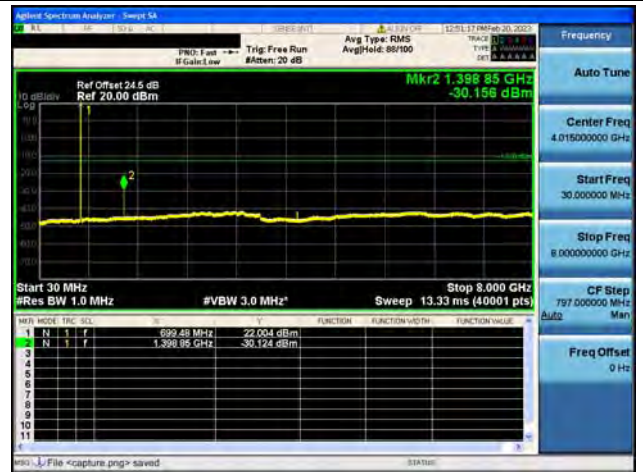

Band12 / 1.4MHz / High CH / 16QAM

Band12 / 3MHz / Low CH / QPSK