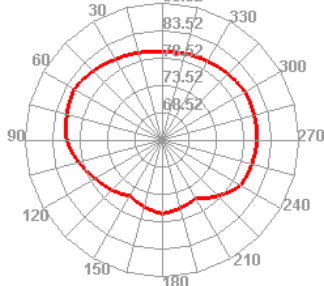

WIFI 2.4G		BT 2.4G	
Frequency (MHz)	Gain (dBi)	Frequency (MHz)	Gain (dBi)
2400	1.7	2400	1.7
2410	1.8	2410	1.8
2420	1.9	2420	1.9
2430	2	2430	2
2440	2	2440	2
2450	2	2450	2
2460	2	2460	2
2470	1.9	2470	1.9
2480	1.8	2480	1.8
2490	1.8	2490	1.8
2500	1.6	2500	1.6

Apple map direction map:

Wifi 1 TRP

Wifi 1 TIS

Wifi 1 TRP H

Wifi 1 TRP E1

Wifi 1 TRP E2

Wifi 1 TIS H

Wifi 1 TIS E1