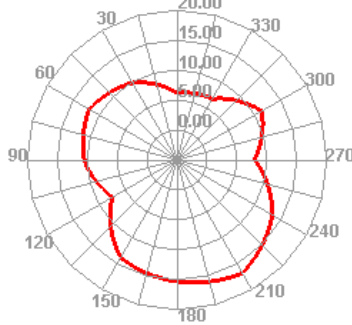

WIFI 2.4G		BT 2.4G	
Frequency (MHz)	Gain (dBi)	Frequency (MHz)	Gain (dBi)
2400	1.7	2400	1.7
2410	1.8	2410	1.8
2420	1.9	2420	1.9
2430	2	2430	2
2440	2	2440	2
2450	2	2450	2
2460	2	2460	2
2470	1.9	2470	1.9
2480	1.8	2480	1.8
2490	1.8	2490	1.8
2500	1.6	2500	1.6

Apple map direction map:

Wifi 1 TRP

Wifi 1 TIS

Wifi 1 TRP H

Wifi 1 TRP E1

Wifi 1 TRP E2

Wifi 1 TIS H

Wifi 1 TIS E1