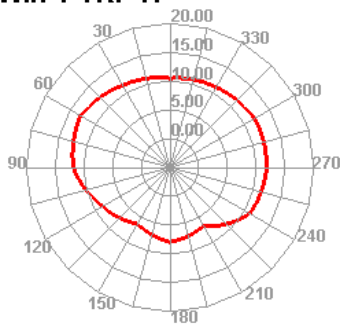

WIFI 2.4G		BT 2.4G	
Frequency (MHz)	Gain (dBi)	Frequency (MHz)	Gain (dBi)
2400	1.7	2400	1.7
2410	1.8	2410	1.8
2420	1.9	2420	1.9
2430	2	2430	2
2440	2	2440	2
2450	2	2450	2
2460	2	2460	2
2470	1.9	2470	1.9
2480	1.8	2480	1.8
2490	1.8	2490	1.8
2500	1.6	2500	1.6

Apple map direction map:

Wifi 1 TRP

Wifi 1 TIS

Wifi 1 TRP H

Wifi 1 TRP E1

Wifi 1 TRP E2

Wifi 1 TIS H

Wifi 1 TIS E1