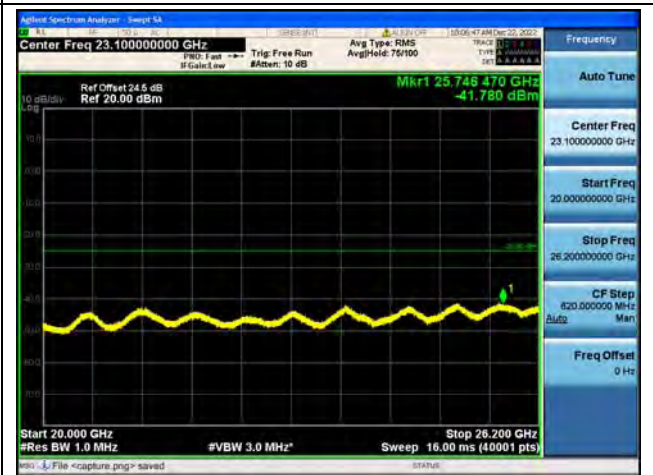

Band38-30M-20G / 5MHz / Low CH / QPSK

Band38-20G-26G / 5MHz / Low CH / QPSK

Band38-30M-20G / 5MHz / Low CH / 16QAM

Band38-20G-26G / 5MHz / Low CH / 16QAM

Band38-30M-20G / 5MHz / Mid CH / QPSK

Band38-20G-26G / 5MHz / Mid CH / QPSK