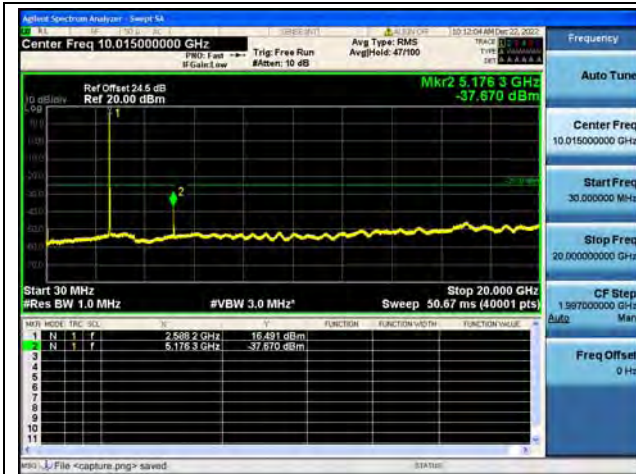

Band38-30M-20G / 15MHz / Low CH / QPSK

Band38-20G-26G / 15MHz / Low CH / QPSK

Band38-30M-20G / 15MHz / Low CH / 16QAM

Band38-20G-26G / 15MHz / Low CH / 16QAM

Band38-30M-20G / 15MHz / Mid CH / QPSK

Band38-20G-26G / 15MHz / Mid CH / QPSK