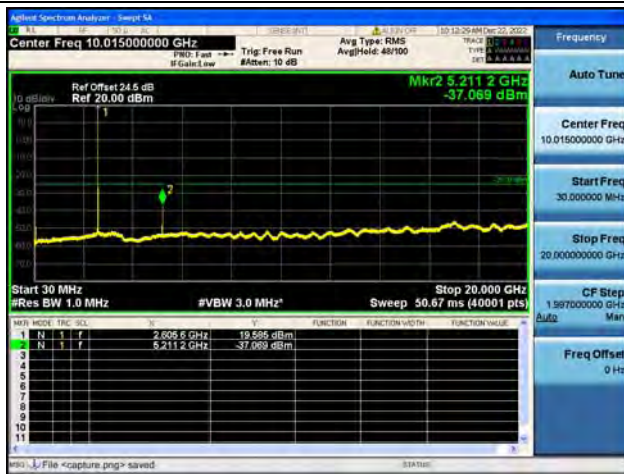

Band38-30M-20G / 15MHz / Mid CH / 16QAM

Band38-30M-20G / 15MHz / High CH / QPSK