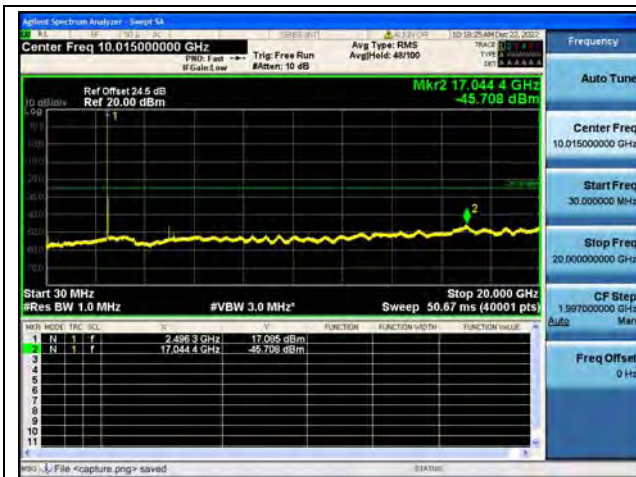

Band41-30M-20G / 10MHz / Low CH / QPSK