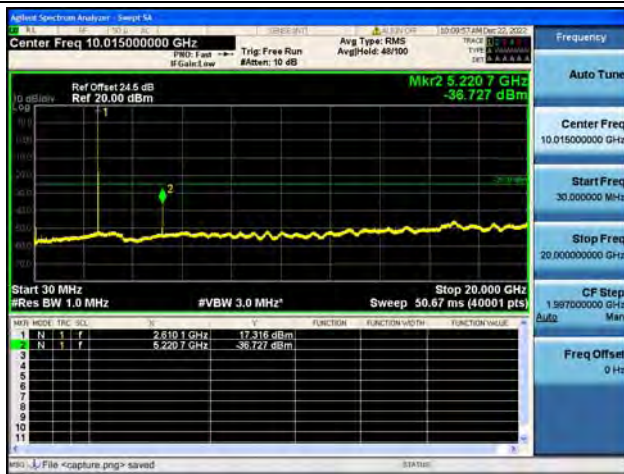

Band38-30M-20G / 10MHz / Mid CH / 16QAM

Band38-30M-20G / 10MHz / High CH / QPSK