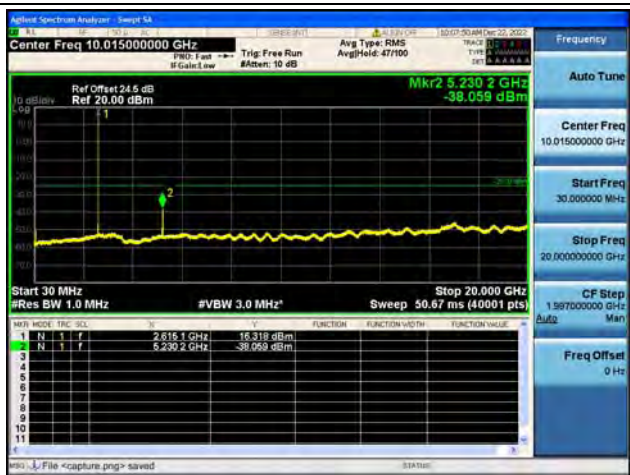

Band38-30M-20G / 5MHz / Mid CH / 16QAM

Band38-20G-26G / 5MHz / Mid CH / 16QAM

Band38-30M-20G / 5MHz / High CH / QPSK

Band38-20G-26G / 5MHz / High CH / QPSK

Band38-30M-20G / 5MHz / High CH / 16QAM

Band38-20G-26G / 5MHz / High CH / 16QAM