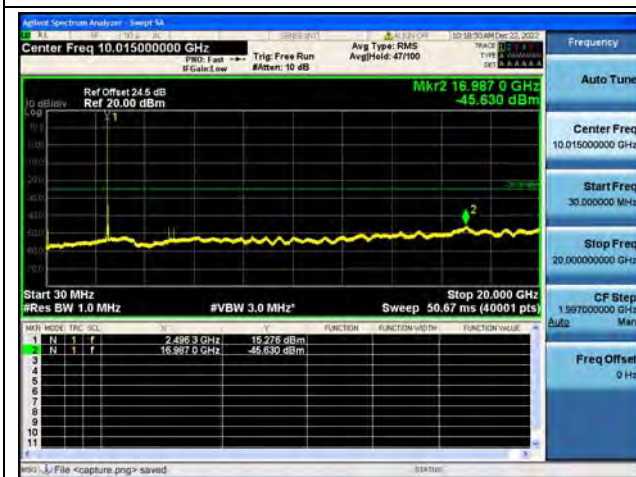

Band41-30M-20G / 10MHz / Low CH / QPSK

Band41-30M-20G / 10MHz / Low CH / 16QAM