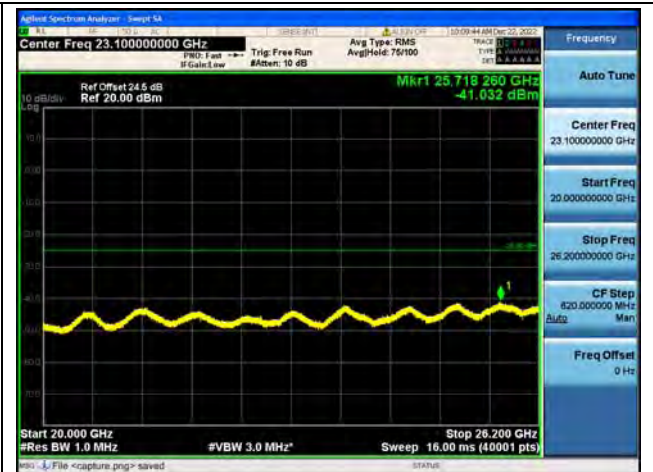

Band38-20G-26G / 10MHz / Mid CH / QPSK

Band38-20G-26G / 10MHz / Mid CH / 16QAM