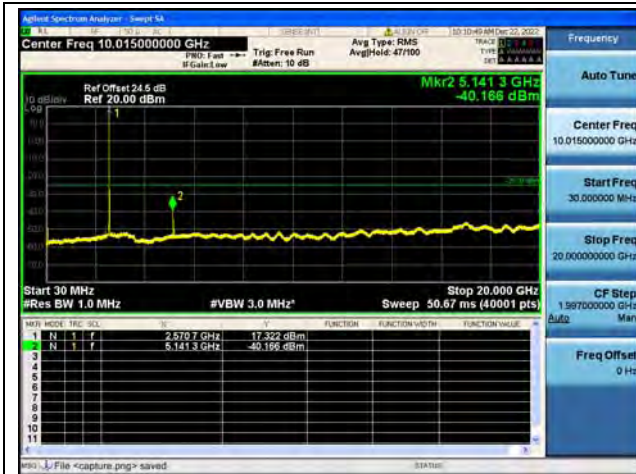

Band38-30M-20G / 10MHz / Mid CH / 16QAM

Band38-20G-26G / 10MHz / Mid CH / 16QAM

Band38-30M-20G / 10MHz / High CH / QPSK

Band38-20G-26G / 10MHz / High CH / QPSK

Band38-30M-20G / 10MHz / High CH / 16QAM

Band38-20G-26G / 10MHz / High CH / 16QAM