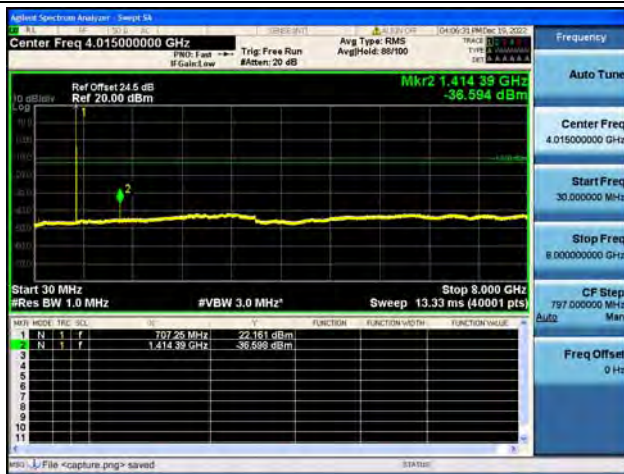

Band12 / 1.4MHz / Low CH / QPSK

Band12 / 1.4MHz / Mid CH / QPSK