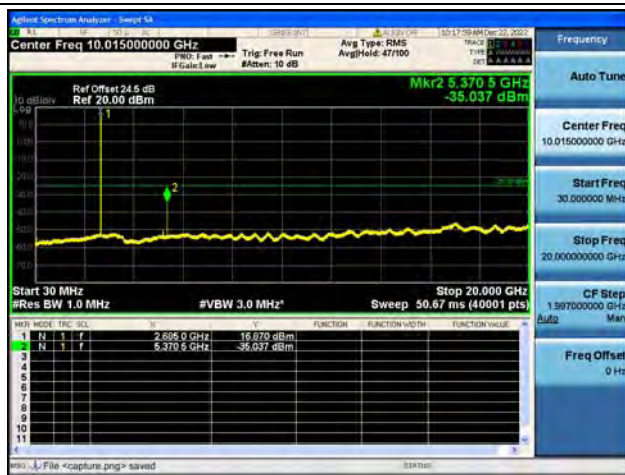

Band41-20G-27G / 5MHz / Mid CH / QPSK

Band41-30M-20G / 5MHz / Mid CH / 16QAM

Band41-20G-27G / 5MHz / Mid CH / 16QAM

Band41-30M-20G / 5MHz / High CH / QPSK

Band41-20G-27G / 5MHz / High CH / QPSK

Band41-30M-20G / 5MHz / High CH / 16QAM