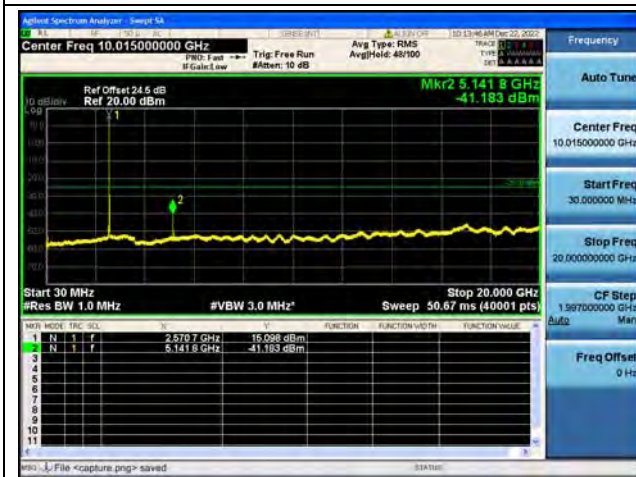

Band38-30M-20G / 20MHz / Low CH / QPSK

Band38-30M-20G / 20MHz / Low CH / 16QAM