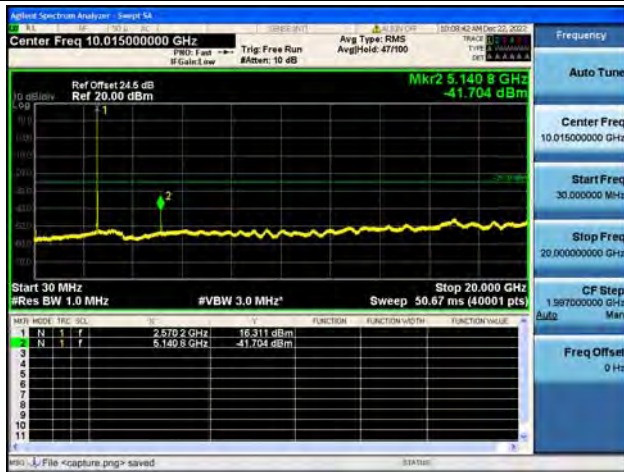

Band38-30M-20G / 10MHz / Low CH / QPSK

Band38-30M-20G / 10MHz / Low CH / 16QAM