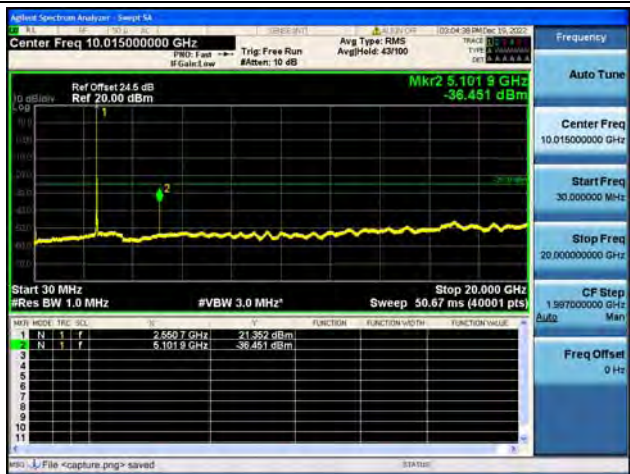

Band7-30M-20G / 20MHz / Mid CH / 16QAM

Band7-30M-20G / 20MHz / High CH / QPSK