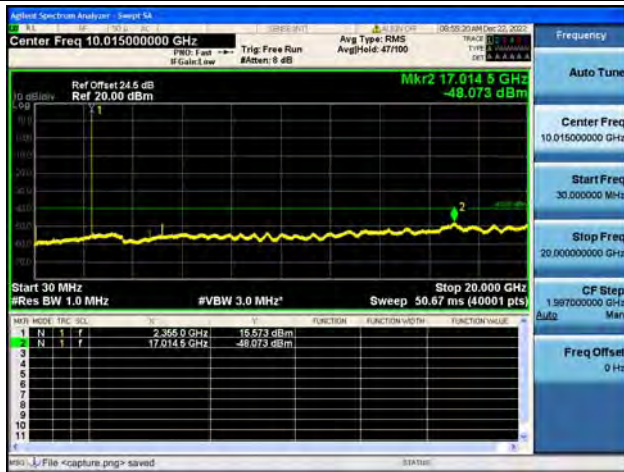

Band40-2-30M-20G / 5MHz / Mid CH / 16QAM

Band40-2-20G-24G / 5MHz / Mid CH / 16QAM

Band40-2-30M-20G / 5MHz / High CH / QPSK

Band40-2-20G-24G / 5MHz / High CH / QPSK

Band40-2-30M-20G / 5MHz / High CH / 16QAM