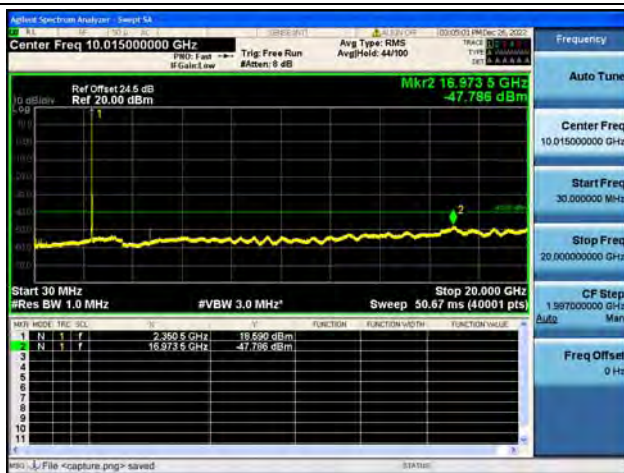

Band40-2-30M-20G / 5MHz / High CH / 16QAM

Band40-2-30M-20G / 10MHz / Mid CH / QPSK