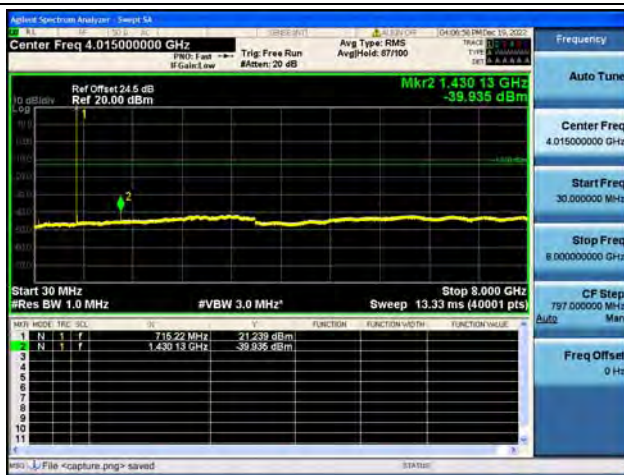

Band12 / 1.4MHz / Mid CH / QPSK

Band12 / 1.4MHz / High CH / QPSK