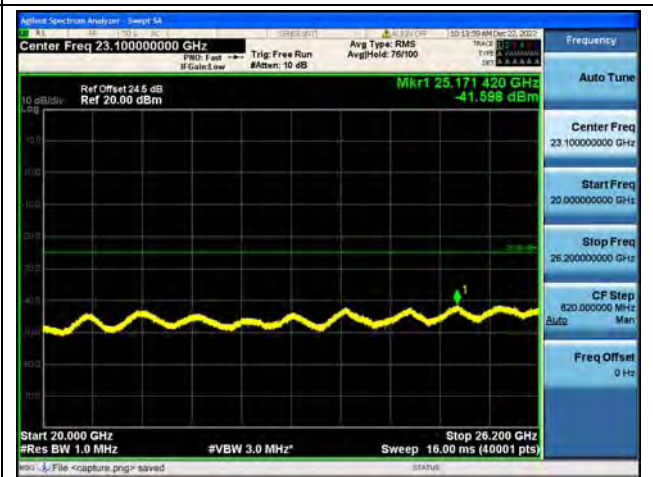

Band38-20G-26G / 20MHz / Low CH / QPSK

Band38-20G-26G / 20MHz / Low CH / 16QAM