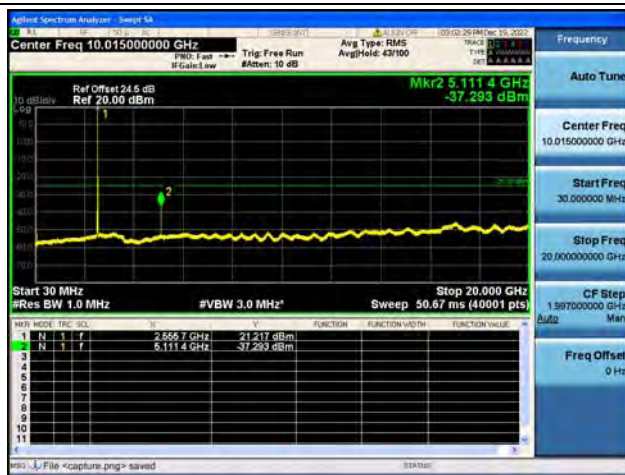

Band7-30M-20G / 15MHz / High CH / QPSK

Band7-30M-20G / 15MHz / High CH / 16QAM