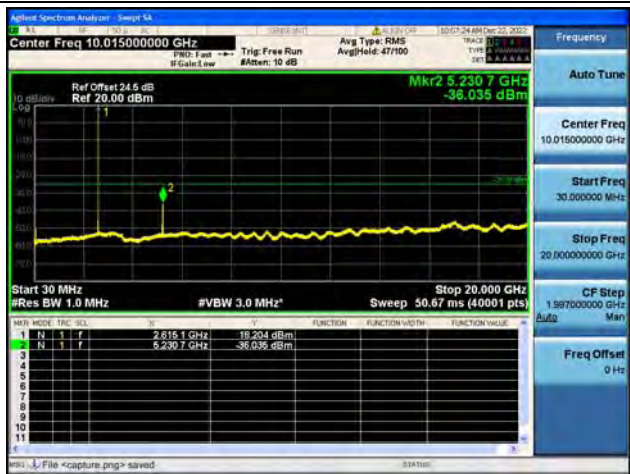

Band38-30M-20G / 5MHz / Mid CH / 16QAM

Band38-30M-20G / 5MHz / High CH / QPSK