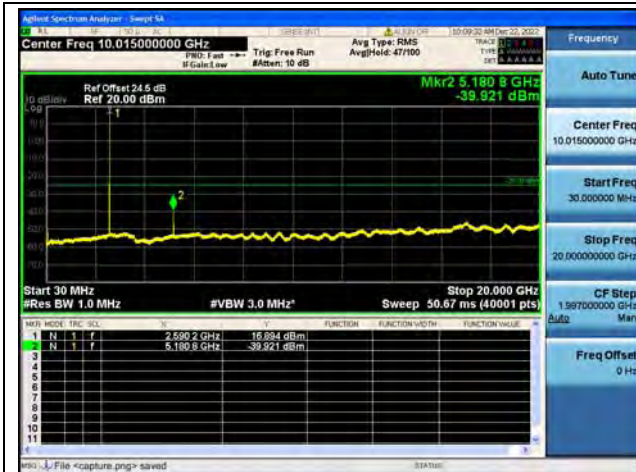

Band38-30M-20G / 10MHz / Low CH / QPSK

Band38-20G-26G / 10MHz / Low CH / QPSK

Band38-30M-20G / 10MHz / Low CH / 16QAM

Band38-20G-26G / 10MHz / Low CH / 16QAM

Band38-30M-20G / 10MHz / Mid CH / QPSK

Band38-20G-26G / 10MHz / Mid CH / QPSK