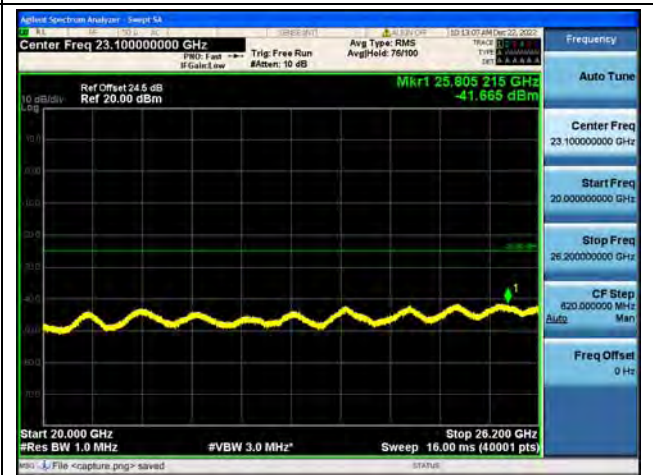

Band38-30M-20G / 15MHz / Mid CH / 16QAM

Band38-20G-26G / 15MHz / Mid CH / 16QAM

Band38-30M-20G / 15MHz / High CH / QPSK

Band38-20G-26G / 15MHz / High CH / QPSK

Band38-30M-20G / 15MHz / High CH / 16QAM

Band38-20G-26G / 15MHz / High CH / 16QAM