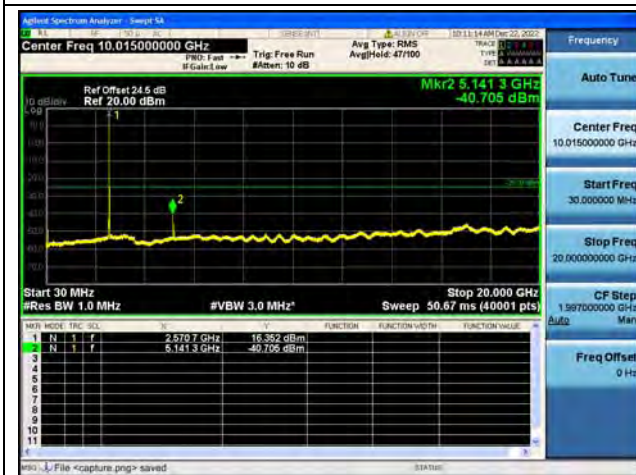

Band38-30M-20G / 15MHz / Low CH / QPSK

Band38-30M-20G / 15MHz / Low CH / 16QAM