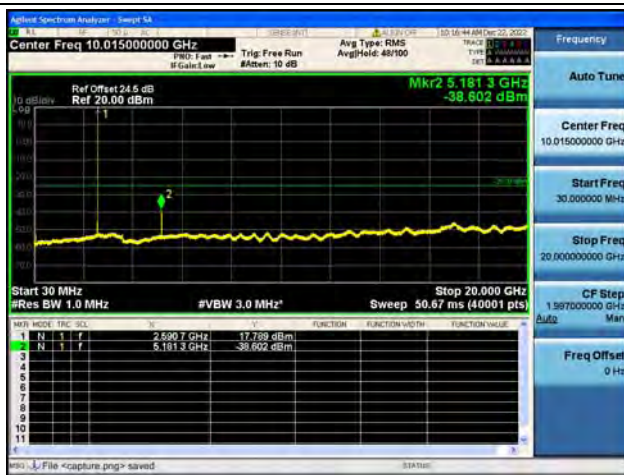

Band40-1/ Duty Cycle

Band40-2/ Duty Cycle

Band41-30M-20G / 5MHz / Low CH / QPSK

Band41-20G-27G / 5MHz / Low CH / QPSK

Band41-30M-20G / 5MHz / Low CH / 16QAM

Band41-20G-27G / 5MHz / Low CH / 16QAM

Band41-30M-20G / 5MHz / Mid CH / QPSK