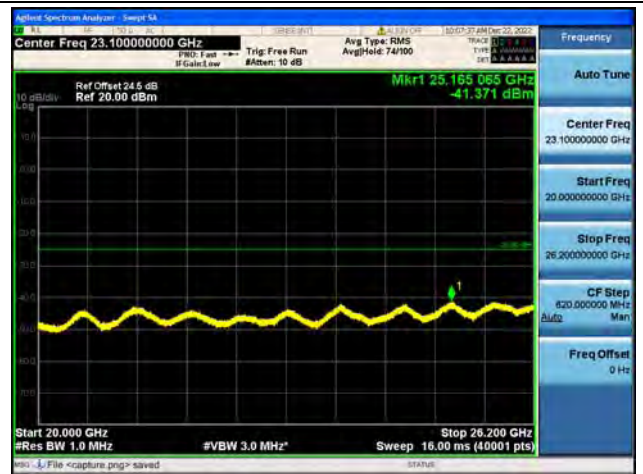

Band38-20G-26G / 5MHz / Mid CH / 16QAM

Band38-20G-26G / 5MHz / High CH / QPSK