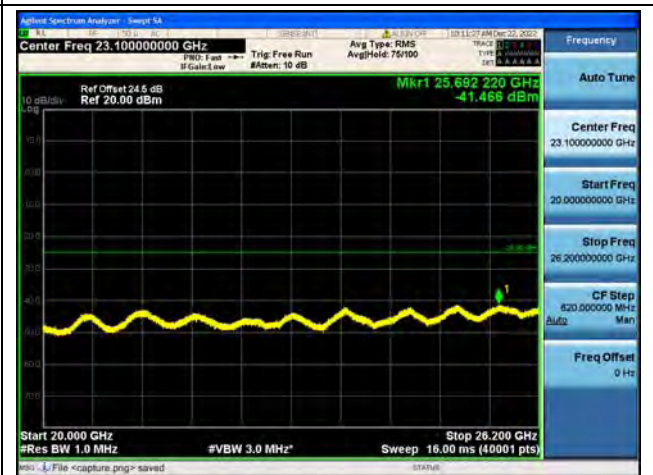

Band38-20G-26G / 15MHz / Low CH / QPSK

Band38-20G-26G / 15MHz / Low CH / 16QAM