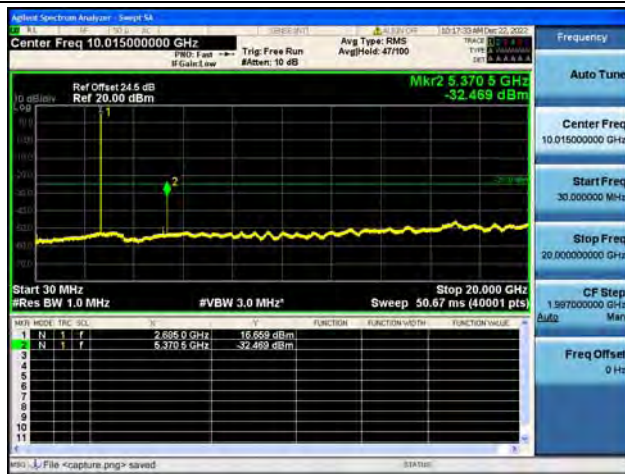

Band41-30M-20G / 5MHz / Mid CH / 16QAM

Band41-30M-20G / 5MHz / High CH / QPSK