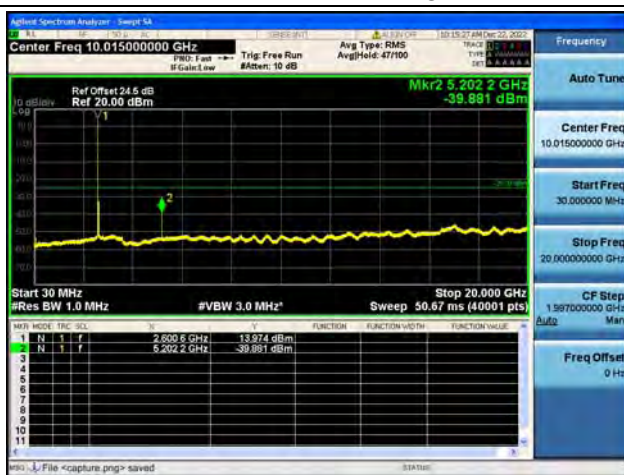

Band38-30M-20G / 20MHz / Mid CH / 16QAM

Band38-20G-26G / 20MHz / Mid CH / 16QAM

Band38-30M-20G / 20MHz / High CH / QPSK

Band38-20G-26G / 20MHz / High CH / QPSK

Band38-30M-20G / 20MHz / High CH / 16QAM

Band38-20G-26G / 20MHz / High CH / 16QAM