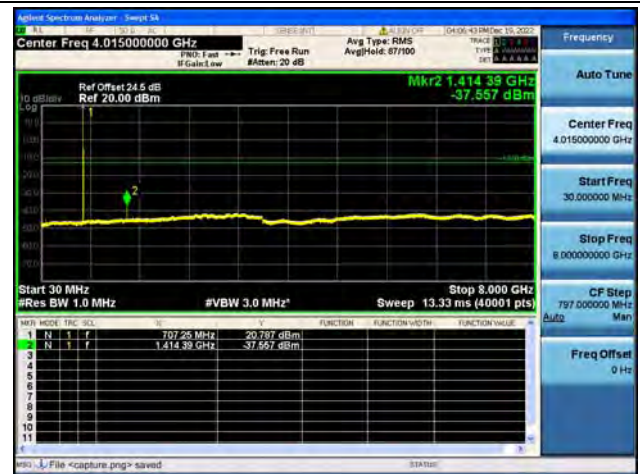

Band12 / 1.4MHz / Low CH / 16QAM

Band12 / 1.4MHz / Mid CH / 16QAM