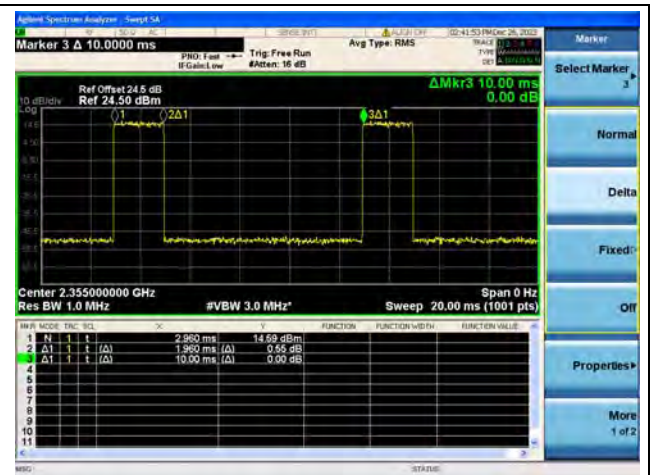

Band40-2-20G-24G / 10MHz / Mid CH / 16QAM

Band40-2/ Duty Cycle