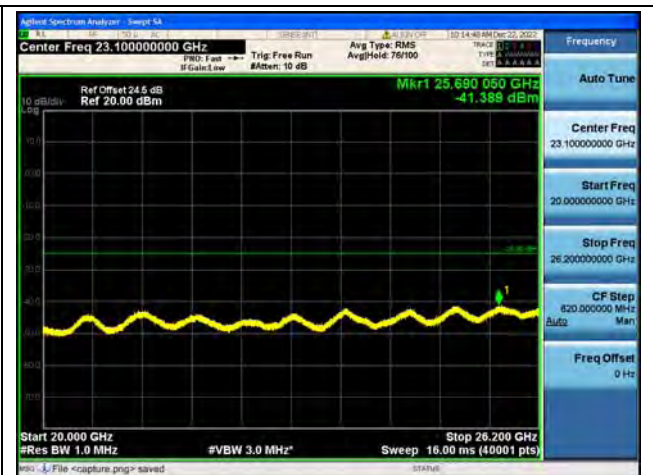

Band38-20G-26G / 20MHz / Mid CH / QPSK

Band38-20G-26G / 20MHz / Mid CH / 16QAM