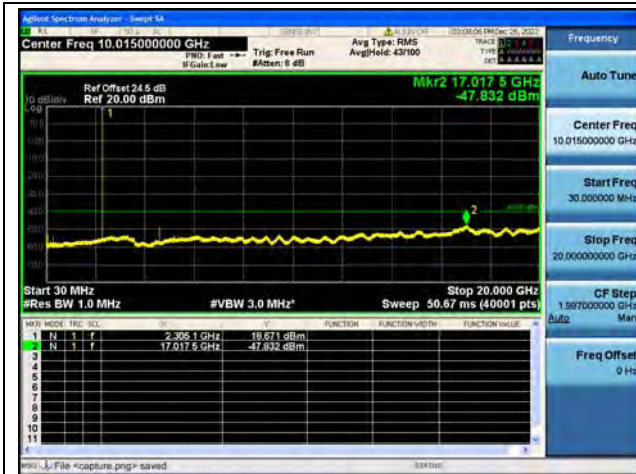

Band38-30M-20G / 20MHz / Mid CH / 16QAM

Band38-20G-26G / 20MHz / Mid CH / 16QAM

Band38-30M-20G / 20MHz / High CH / QPSK

Band38-20G-26G / 20MHz / High CH / QPSK

Band38-30M-20G / 20MHz / High CH / 16QAM

Band38-20G-26G / 20MHz / High CH / 16QAM