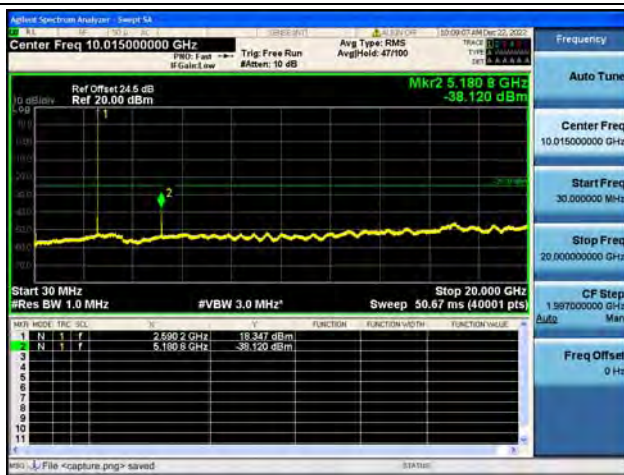

Band38-30M-20G / 10MHz / Low CH / QPSK

Band38-20G-26G / 10MHz / Low CH / QPSK

Band38-30M-20G / 10MHz / Low CH / 16QAM

Band38-20G-26G / 10MHz / Low CH / 16QAM

Band38-30M-20G / 10MHz / Mid CH / QPSK

Band38-20G-26G / 10MHz / Mid CH / QPSK