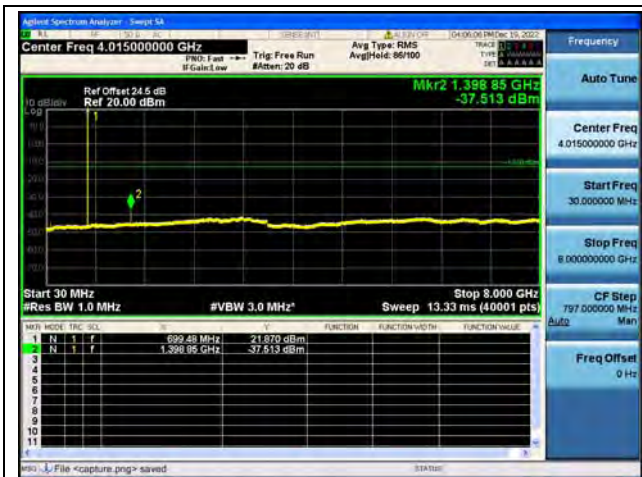

Band7-20G-26G / 20MHz / Mid CH / 16QAM

Band7-30M-20G / 20MHz / High CH / QPSK

Band7-20G-26G / 20MHz / High CH / QPSK

Band7-30M-20G / 20MHz / High CH / 16QAM

Band7-20G-26G / 20MHz / High CH / 16QAM

Band12 / 1.4MHz / Low CH / QPSK