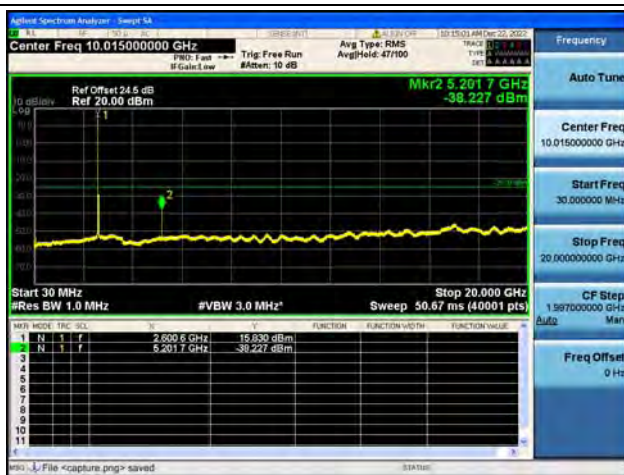

Band38-30M-20G / 20MHz / Mid CH / 16QAM

Band38-30M-20G / 20MHz / High CH / QPSK