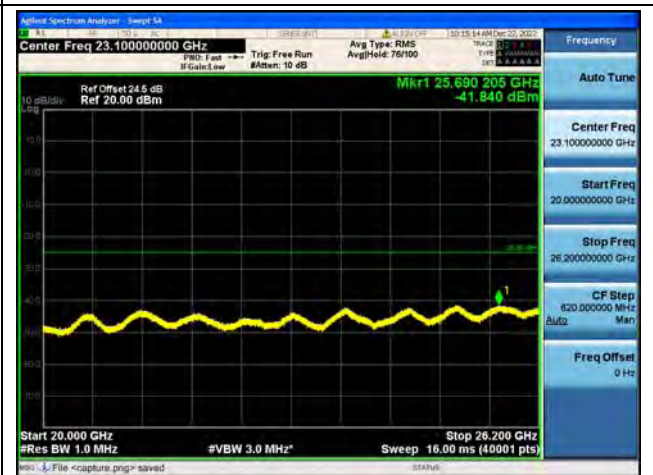

Band38-20G-26G / 20MHz / Mid CH / 16QAM

Band38-20G-26G / 20MHz / High CH / QPSK