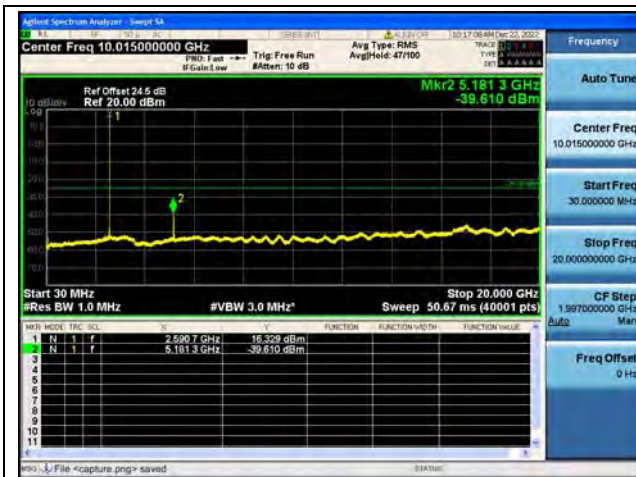

Band41-30M-20G / 5MHz / Mid CH / 16QAM