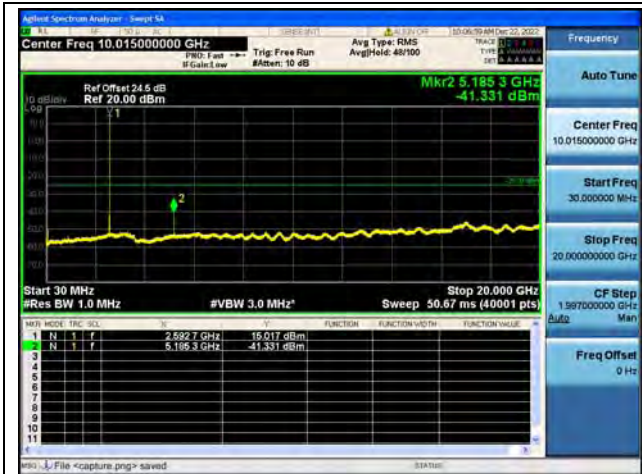

Band38-30M-20G / 5MHz / Low CH / QPSK

Band38-20G-26G / 5MHz / Low CH / QPSK

Band38-30M-20G / 5MHz / Low CH / 16QAM

Band38-20G-26G / 5MHz / Low CH / 16QAM

Band38-30M-20G / 5MHz / Mid CH / QPSK

Band38-20G-26G / 5MHz / Mid CH / QPSK