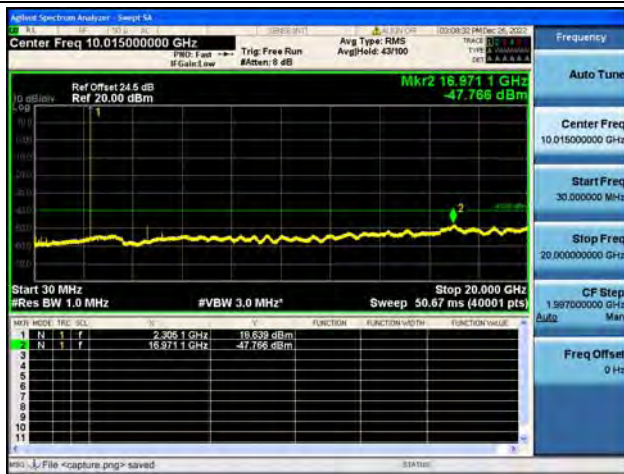

Band40-1-30M-20G / 5MHz / Low CH / QPSK

Band40-1-30M-20G / 5MHz / Low CH / 16QAM