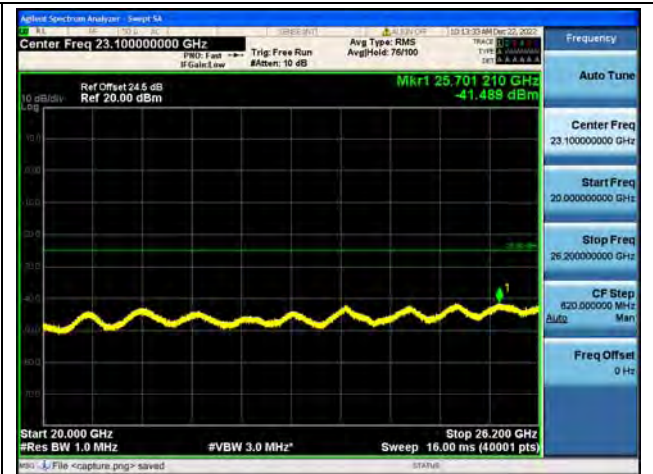

Band38-20G-26G / 15MHz / High CH / 16QAM

Band38-20G-26G / 20MHz / Low CH / QPSK