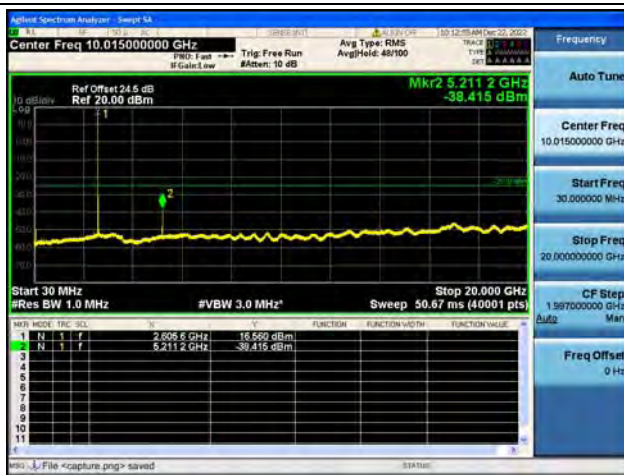

Band38-30M-20G / 15MHz / Mid CH / 16QAM

Band38-20G-26G / 15MHz / Mid CH / 16QAM

Band38-30M-20G / 15MHz / High CH / QPSK

Band38-20G-26G / 15MHz / High CH / QPSK

Band38-30M-20G / 15MHz / High CH / 16QAM

Band38-20G-26G / 15MHz / High CH / 16QAM