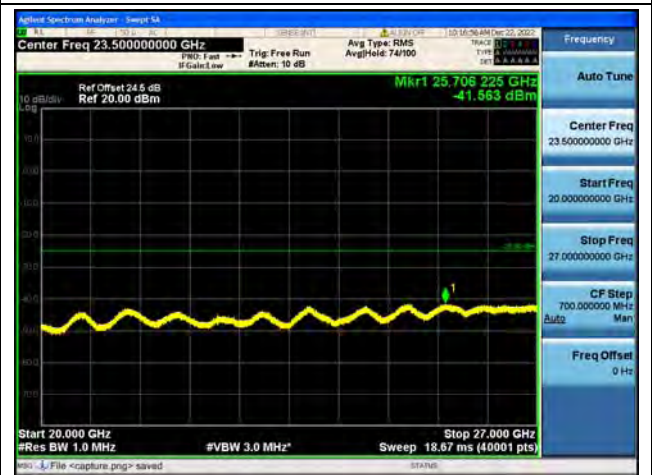

Band40-1/ Duty Cycle

Band40-2/ Duty Cycle

Band41-30M-20G / 5MHz / Low CH / QPSK

Band41-20G-27G / 5MHz / Low CH / QPSK

Band41-30M-20G / 5MHz / Low CH / 16QAM

Band41-20G-27G / 5MHz / Low CH / 16QAM

Band41-30M-20G / 5MHz / Mid CH / QPSK