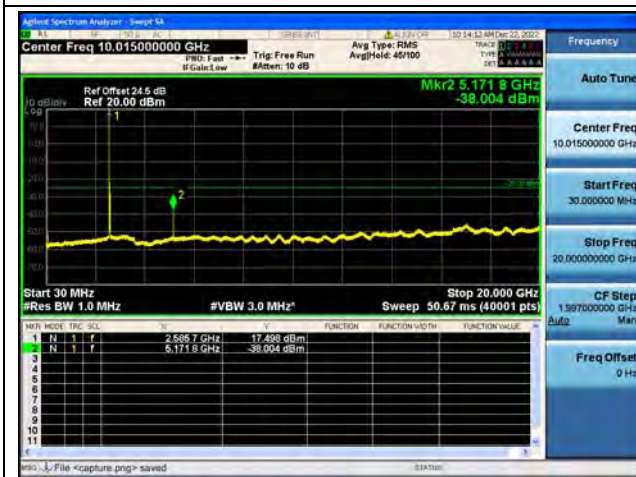

Band38-30M-20G / 20MHz / Low CH / QPSK

Band38-20G-26G / 20MHz / Low CH / QPSK

Band38-30M-20G / 20MHz / Low CH / 16QAM

Band38-20G-26G / 20MHz / Low CH / 16QAM

Band38-30M-20G / 20MHz / Mid CH / QPSK

Band38-20G-26G / 20MHz / Mid CH / QPSK