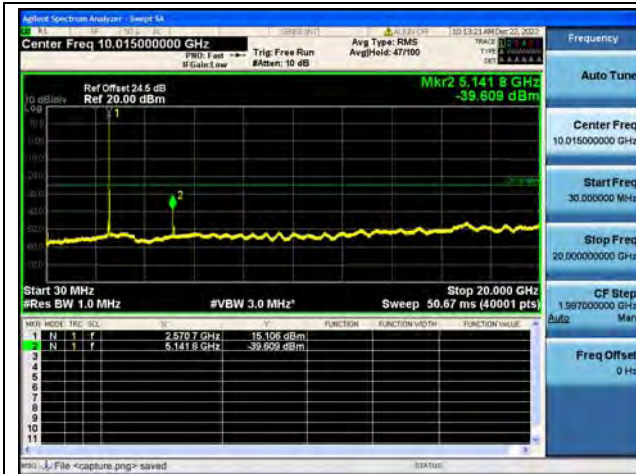

Band38-30M-20G / 15MHz / Mid CH / 16QAM

Band38-20G-26G / 15MHz / Mid CH / 16QAM

Band38-30M-20G / 15MHz / High CH / QPSK

Band38-20G-26G / 15MHz / High CH / QPSK

Band38-30M-20G / 15MHz / High CH / 16QAM

Band38-20G-26G / 15MHz / High CH / 16QAM