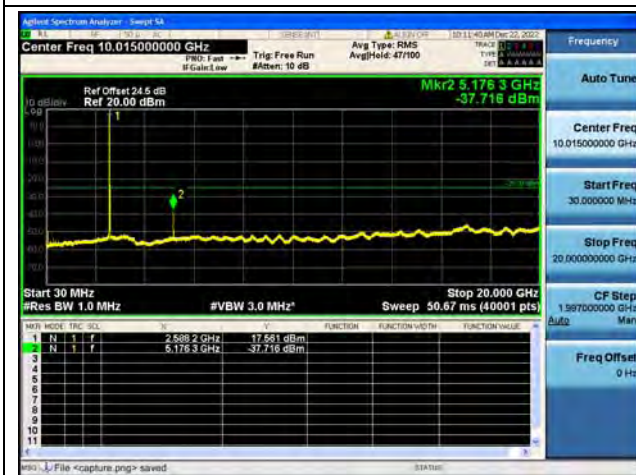

Band38-30M-20G / 15MHz / Low CH / QPSK

Band38-20G-26G / 15MHz / Low CH / QPSK

Band38-30M-20G / 15MHz / Low CH / 16QAM

Band38-20G-26G / 15MHz / Low CH / 16QAM

Band38-30M-20G / 15MHz / Mid CH / QPSK

Band38-20G-26G / 15MHz / Mid CH / QPSK