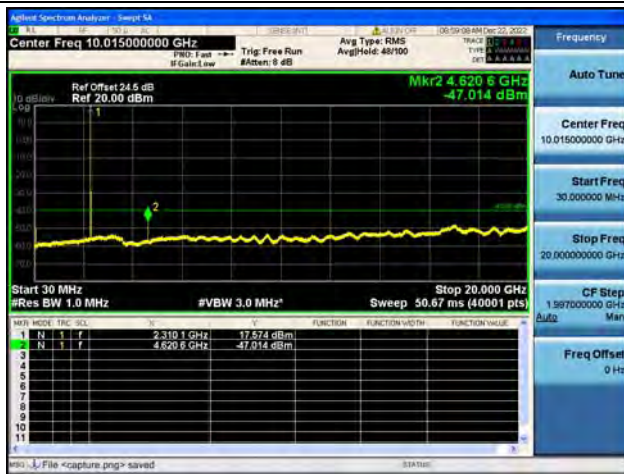

Band40-1-30M-20G / 5MHz / Mid CH / 16QAM

Band40-1-30M-20G / 5MHz / High CH / QPSK