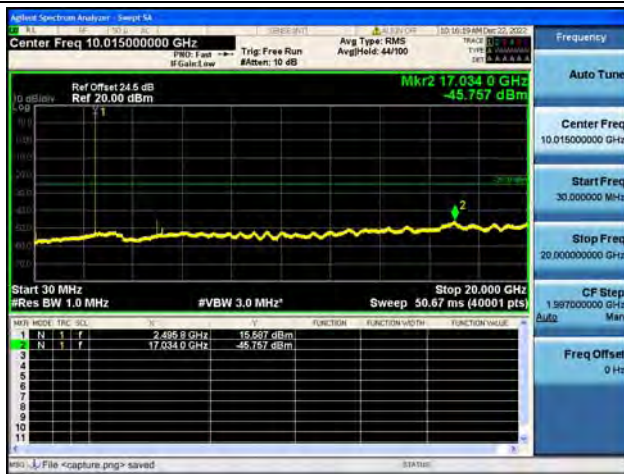

Band40-1/ Duty Cycle

Band40-2/ Duty Cycle

Band41-30M-20G / 5MHz / Low CH / QPSK

Band41-20G-27G / 5MHz / Low CH / QPSK

Band41-30M-20G / 5MHz / Low CH / 16QAM

Band41-20G-27G / 5MHz / Low CH / 16QAM

Band41-30M-20G / 5MHz / Mid CH / QPSK