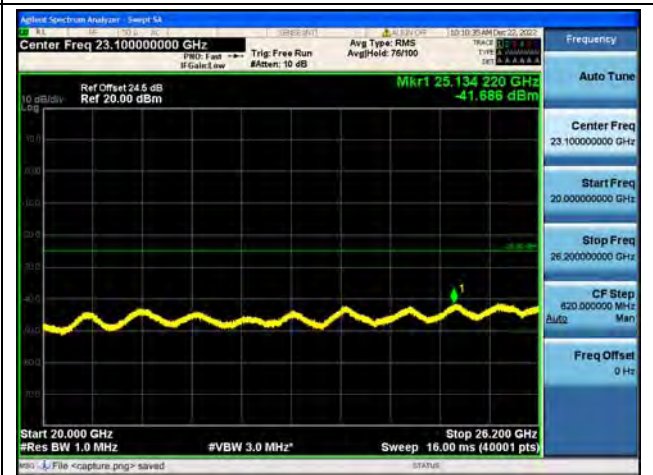

Band38-30M-20G / 10MHz / Mid CH / 16QAM

Band38-20G-26G / 10MHz / Mid CH / 16QAM

Band38-30M-20G / 10MHz / High CH / QPSK

Band38-20G-26G / 10MHz / High CH / QPSK

Band38-30M-20G / 10MHz / High CH / 16QAM

Band38-20G-26G / 10MHz / High CH / 16QAM