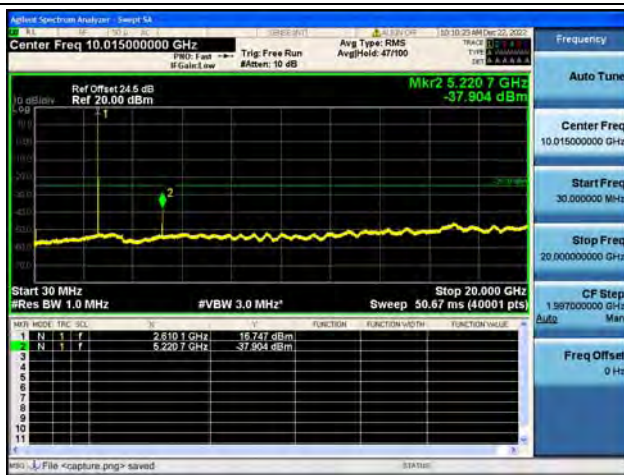

Band38-30M-20G / 10MHz / Mid CH / 16QAM

Band38-20G-26G / 10MHz / Mid CH / 16QAM

Band38-30M-20G / 10MHz / High CH / QPSK

Band38-20G-26G / 10MHz / High CH / QPSK

Band38-30M-20G / 10MHz / High CH / 16QAM

Band38-20G-26G / 10MHz / High CH / 16QAM