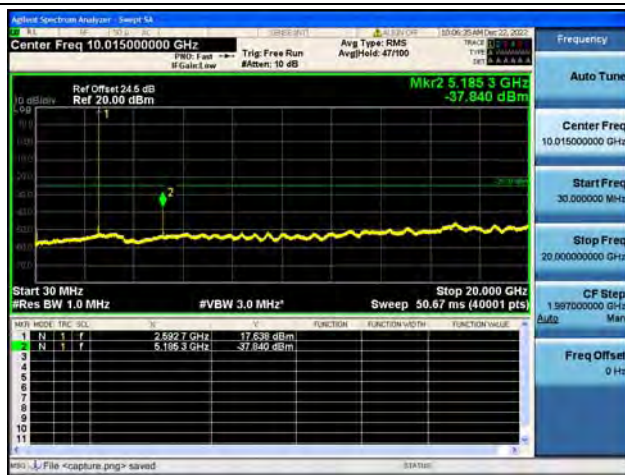

Band38-30M-20G / 5MHz / Low CH / QPSK

Band38-20G-26G / 5MHz / Low CH / QPSK

Band38-30M-20G / 5MHz / Low CH / 16QAM

Band38-20G-26G / 5MHz / Low CH / 16QAM

Band38-30M-20G / 5MHz / Mid CH / QPSK

Band38-20G-26G / 5MHz / Mid CH / QPSK