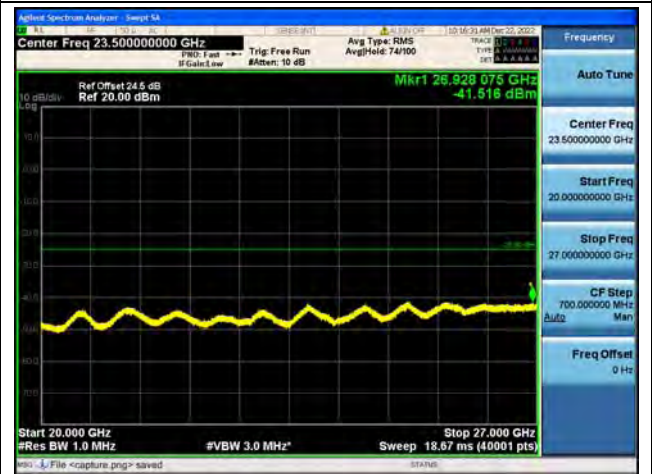

Band40-1/ Duty Cycle

Band40-2/ Duty Cycle

Band41-30M-20G / 5MHz / Low CH / QPSK

Band41-20G-27G / 5MHz / Low CH / QPSK

Band41-30M-20G / 5MHz / Low CH / 16QAM

Band41-20G-27G / 5MHz / Low CH / 16QAM

Band41-30M-20G / 5MHz / Mid CH / QPSK