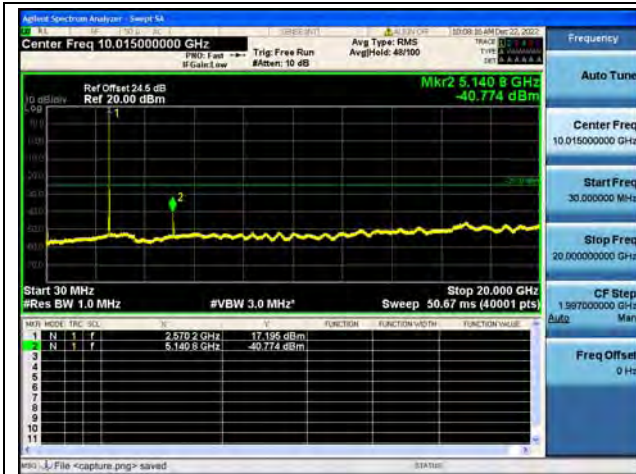

Band38-30M-20G / 5MHz / Mid CH / 16QAM

Band38-20G-26G / 5MHz / Mid CH / 16QAM

Band38-30M-20G / 5MHz / High CH / QPSK

Band38-20G-26G / 5MHz / High CH / QPSK

Band38-30M-20G / 5MHz / High CH / 16QAM

Band38-20G-26G / 5MHz / High CH / 16QAM