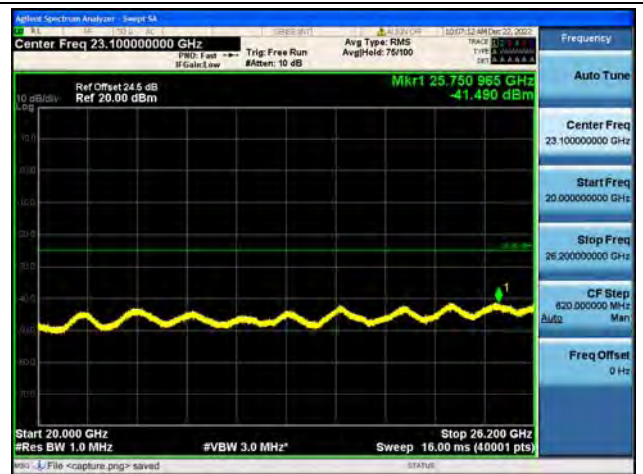

Band38-20G-26G / 5MHz / Mid CH / QPSK

Band38-20G-26G / 5MHz / Mid CH / 16QAM