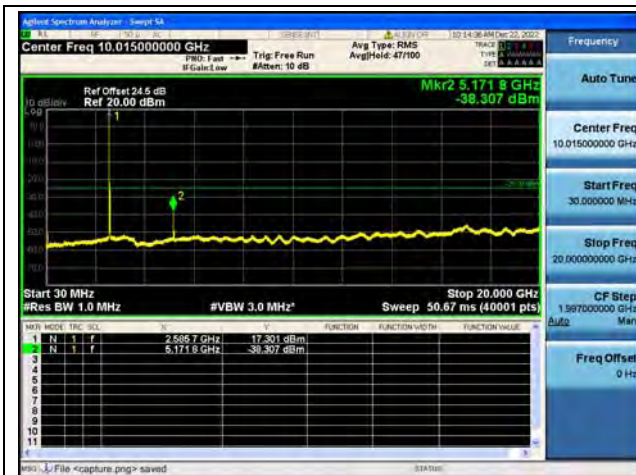

Band38-30M-20G / 20MHz / Low CH / QPSK

Band38-20G-26G / 20MHz / Low CH / QPSK

Band38-30M-20G / 20MHz / Low CH / 16QAM

Band38-20G-26G / 20MHz / Low CH / 16QAM

Band38-30M-20G / 20MHz / Mid CH / QPSK

Band38-20G-26G / 20MHz / Mid CH / QPSK