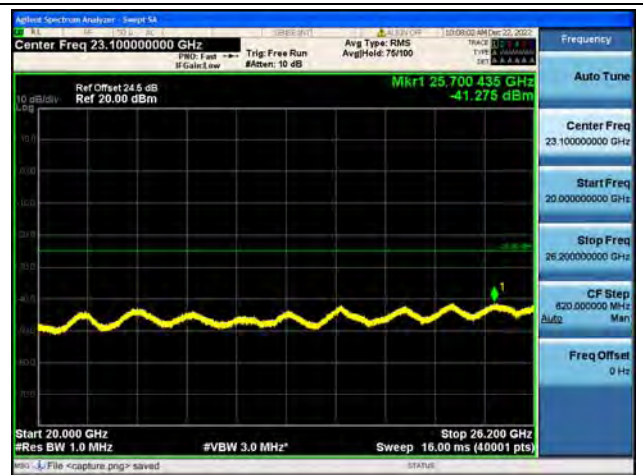

Band38-30M-20G / 5MHz / Mid CH / 16QAM

Band38-20G-26G / 5MHz / Mid CH / 16QAM

Band38-30M-20G / 5MHz / High CH / QPSK

Band38-20G-26G / 5MHz / High CH / QPSK

Band38-30M-20G / 5MHz / High CH / 16QAM

Band38-20G-26G / 5MHz / High CH / 16QAM