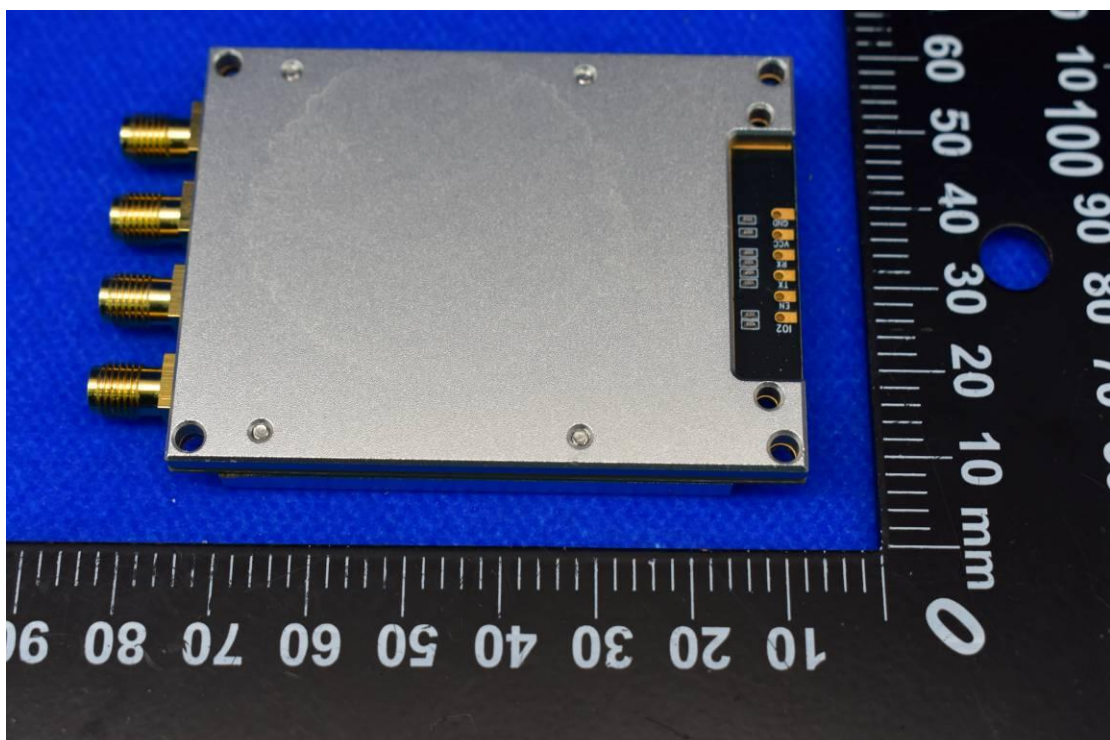

2. EUT rear view