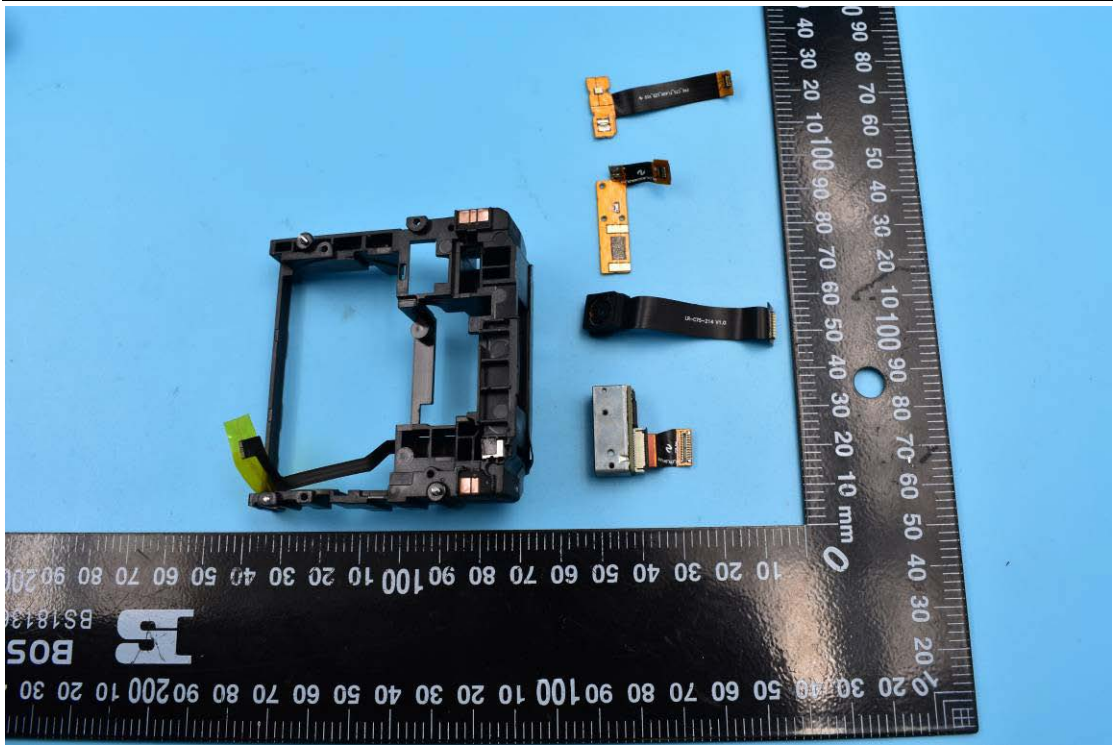

FCC ID: 2AC6AC75

Internal Photos

1. EUT uncover view

2. Mainboard front view

3. Mainboard rear view

4. Antenna view