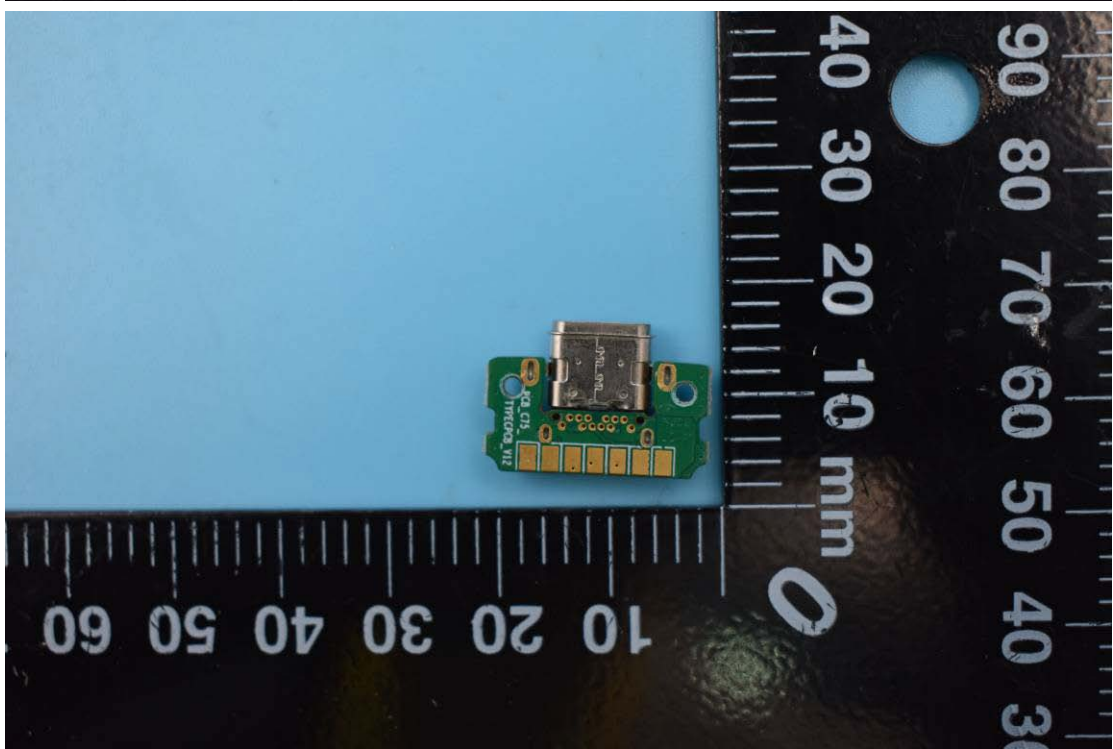

FCC ID: 2AC6AC75

Internal Photos

1. EUT uncover view

2. Mainboard front view

3. Mainboard rear view

4. Antenna view