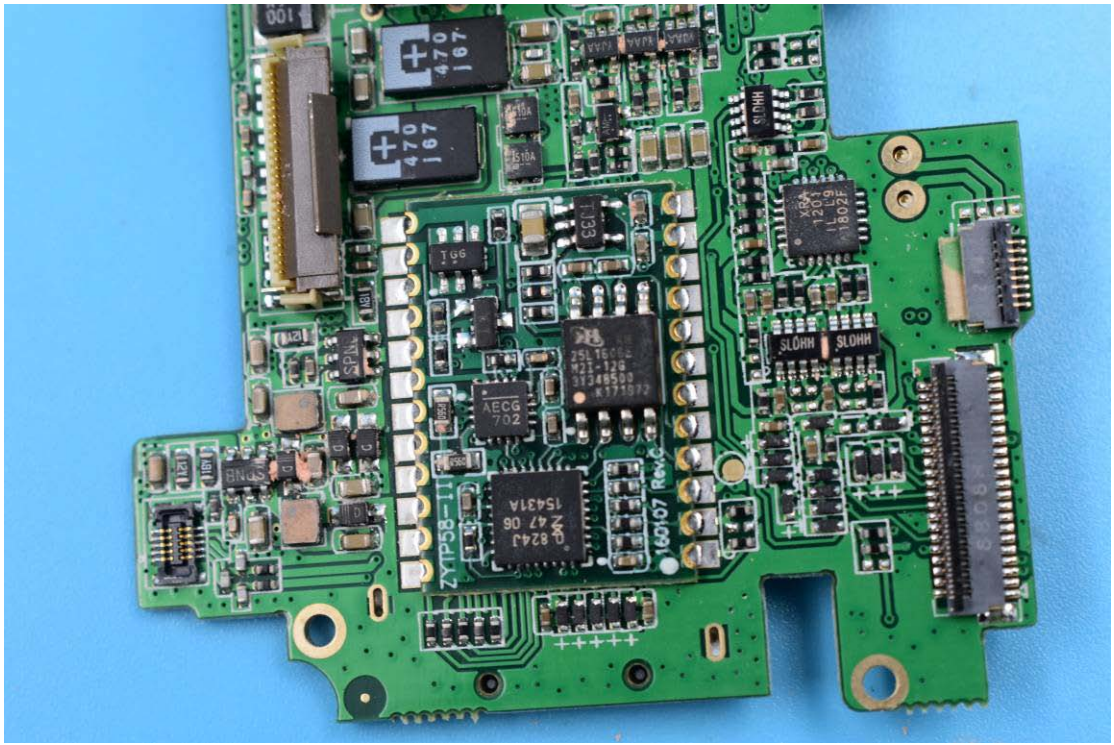

FCC ID: 2AC6AC75

Internal Photos

1. EUT uncover view

2. Mainboard front view

3. Mainboard rear view

4. Antenna view