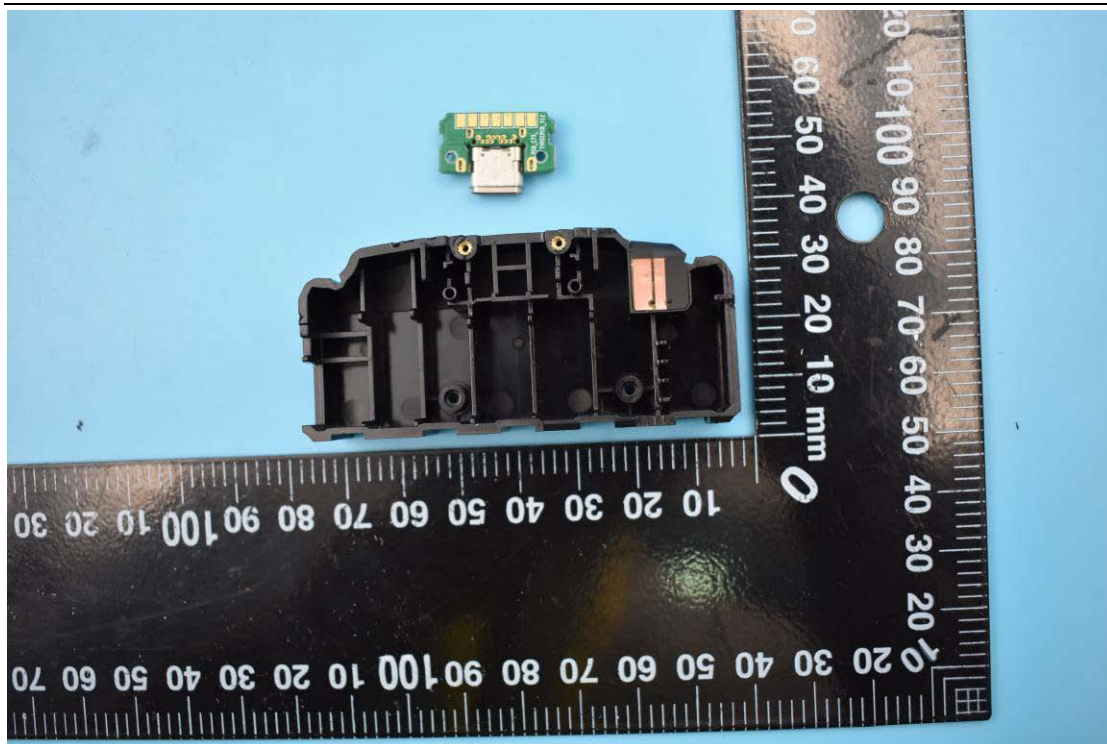

FCC ID: 2AC6AC75

Internal Photos

1. EUT uncover view

2. Mainboard front view

3. Mainboard rear view

4. Antenna view