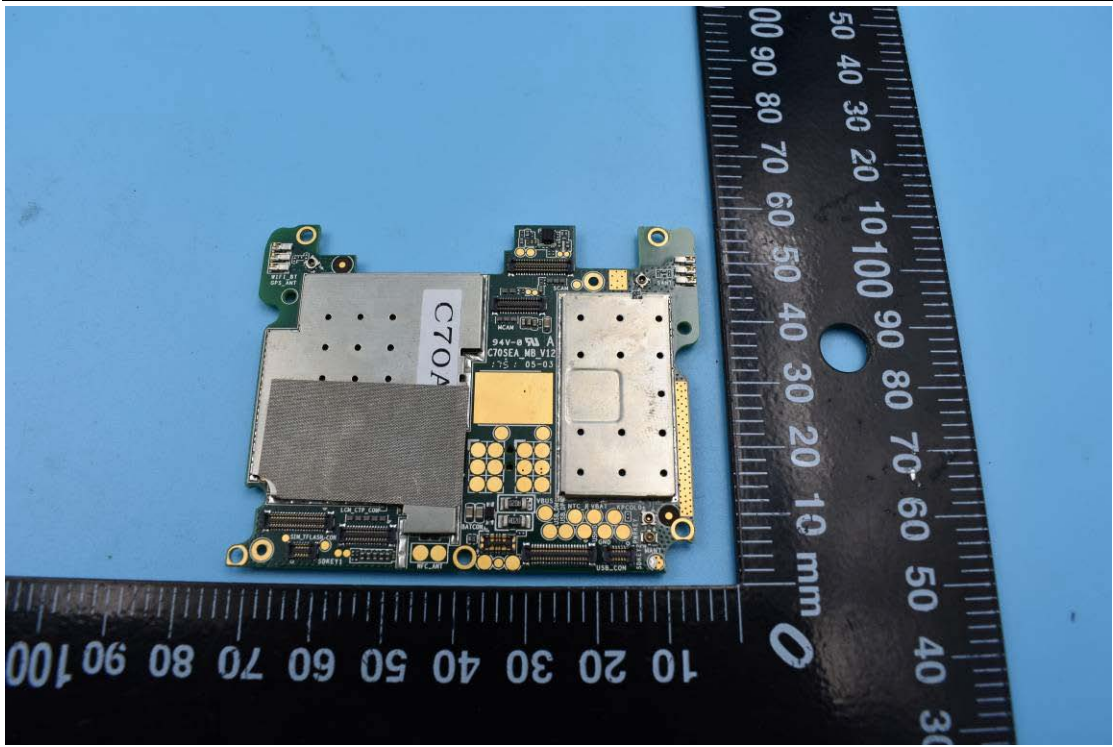

FCC ID: 2AC6AC75

Internal Photos

1. EUT uncover view

2. Mainboard front view

3. Mainboard rear view

4. Antenna view