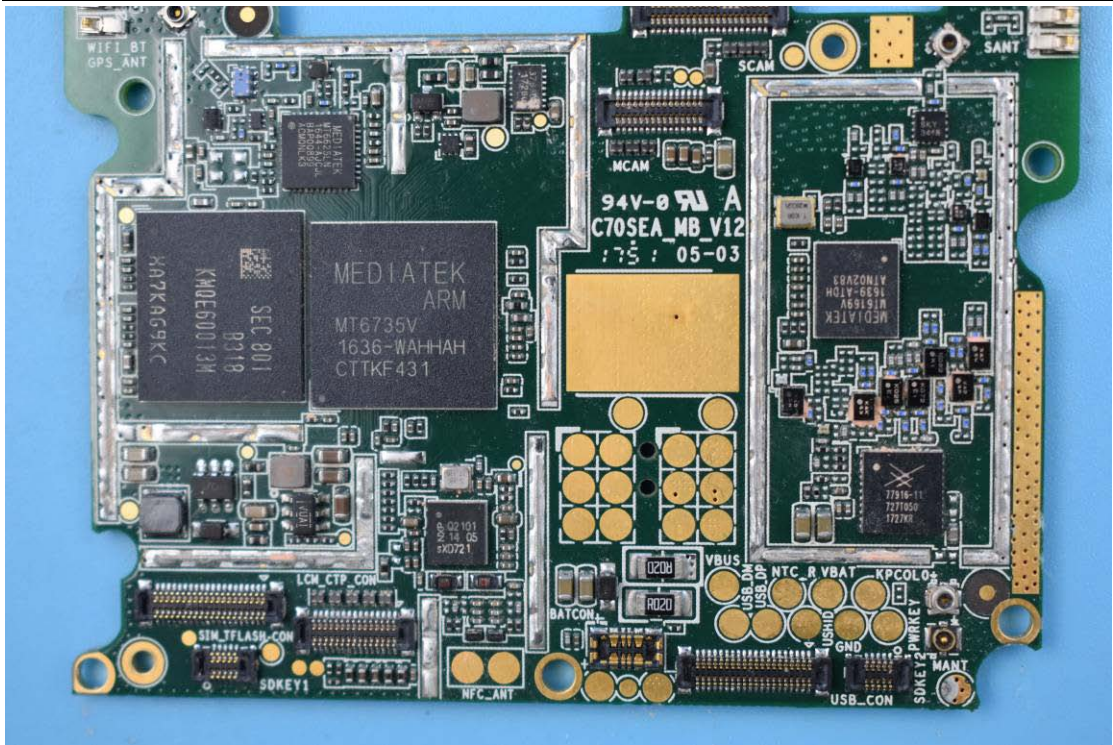

FCC ID: 2AC6AC75

Internal Photos

1. EUT uncover view

2. Mainboard front view

3. Mainboard rear view

4. Antenna view