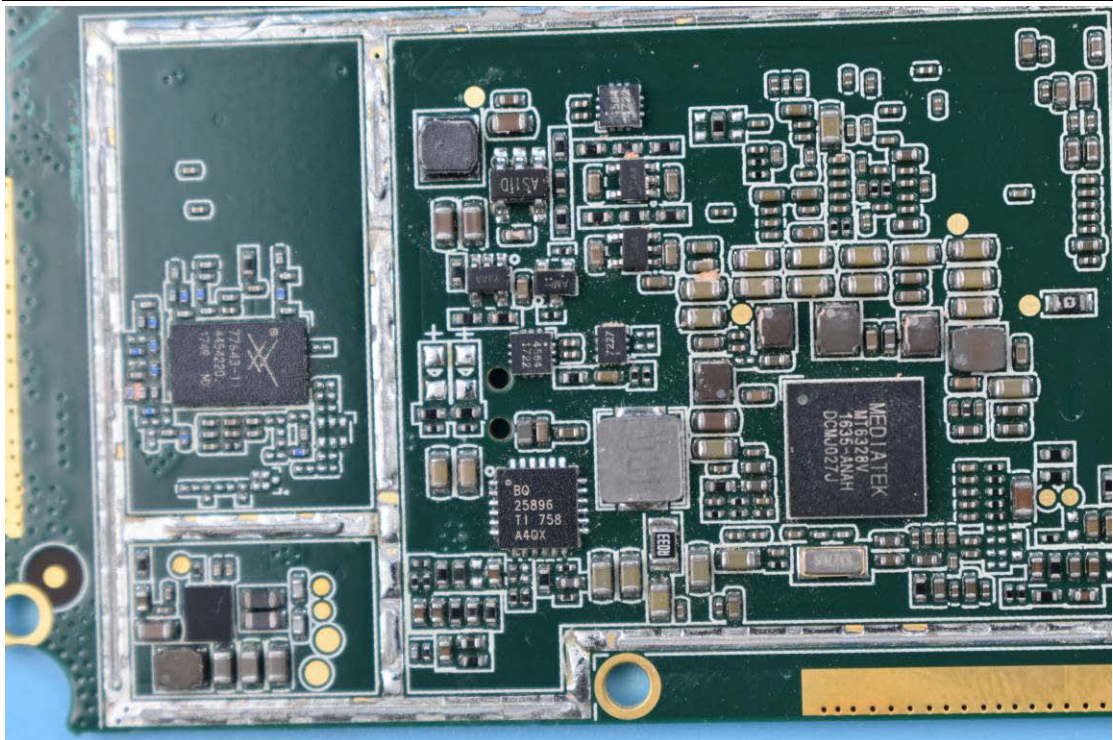

FCC ID: 2AC6AC75

Internal Photos

1. EUT uncover view

2. Mainboard front view

3. Mainboard rear view

4. Antenna view