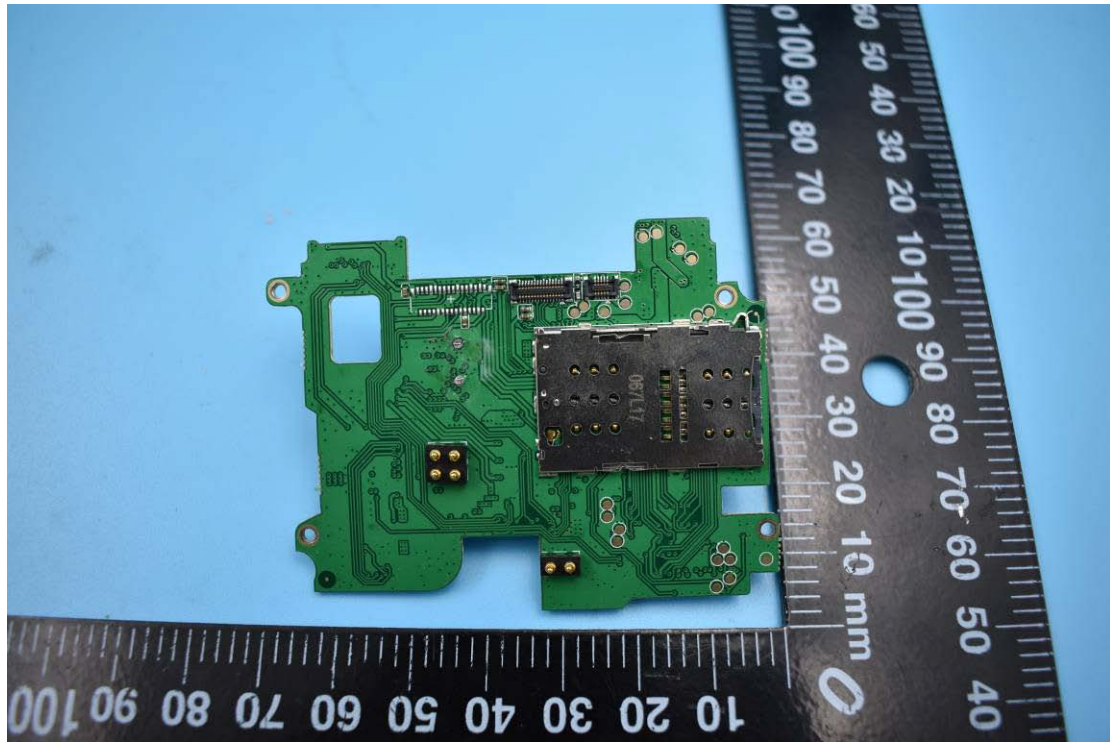

FCC ID: 2AC6AC75

Internal Photos

1. EUT uncover view

2. Mainboard front view

3. Mainboard rear view

4. Antenna view