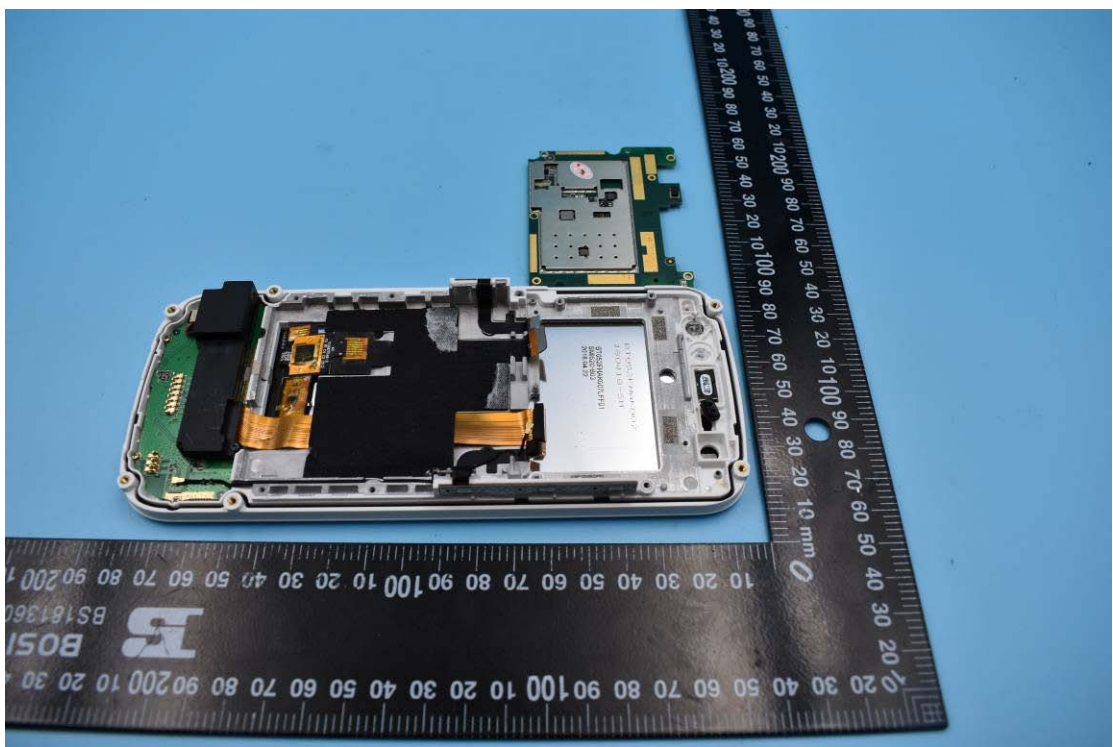

FCC ID: 2AC6AC75

Internal Photos

1. EUT uncover view

2. Mainboard front view

3. Mainboard rear view

4. Antenna view