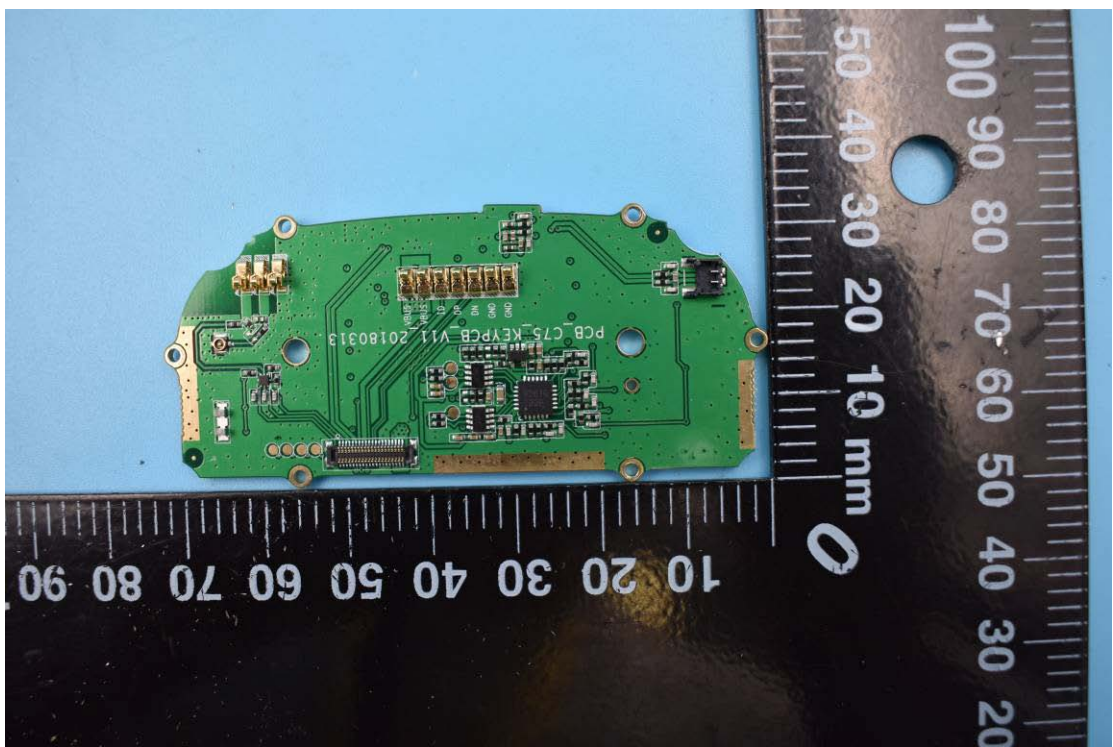

FCC ID: 2AC6AC75

Internal Photos

1. EUT uncover view

2. Mainboard front view

3. Mainboard rear view

4. Antenna view