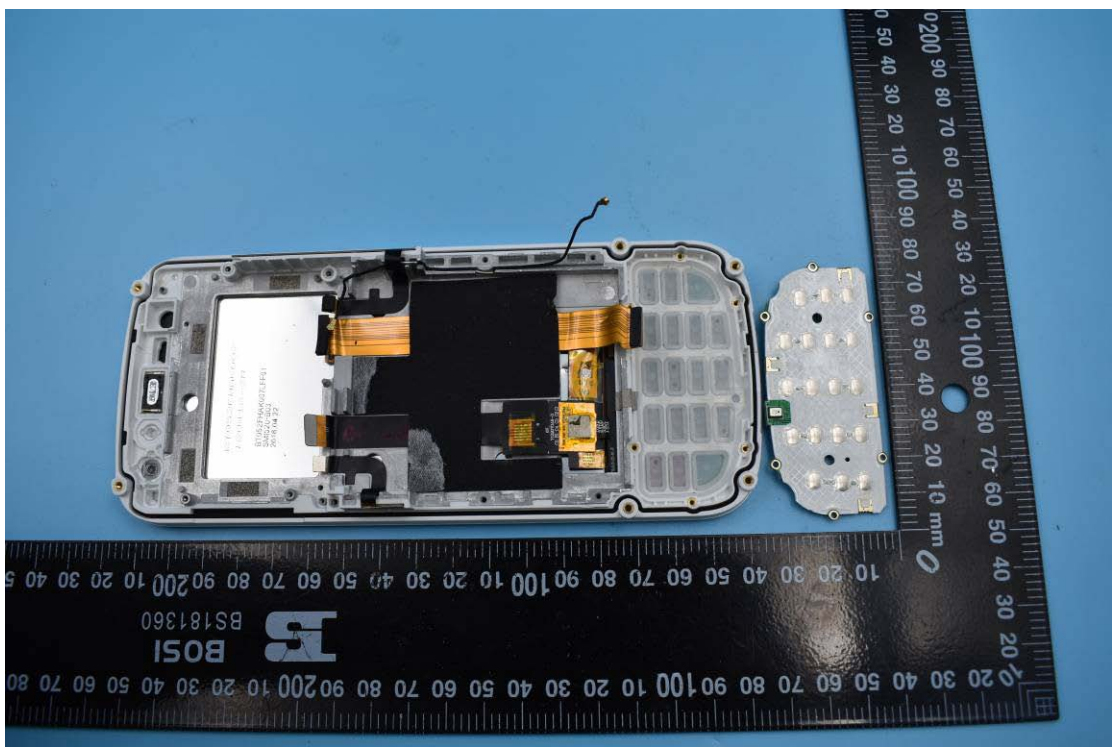

FCC ID: 2AC6AC75

Internal Photos

1. EUT uncover view

2. Mainboard front view

3. Mainboard rear view

4. Antenna view