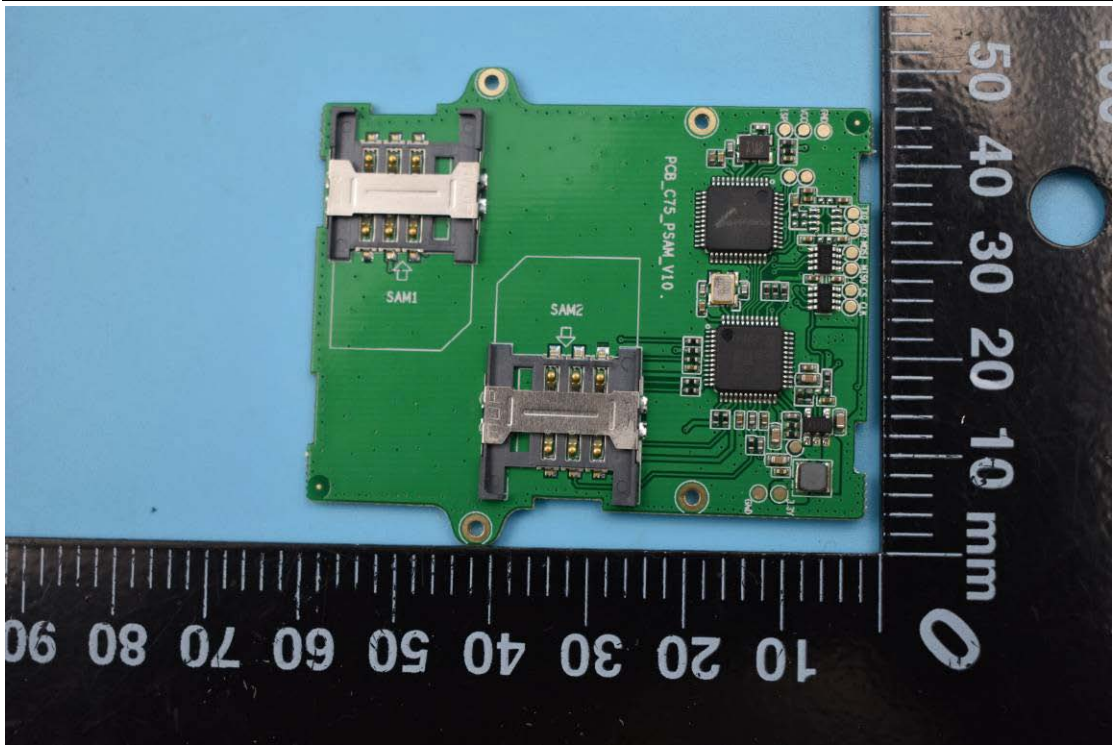

FCC ID: 2AC6AC75

Internal Photos

1. EUT uncover view

2. Mainboard front view

3. Mainboard rear view

4. Antenna view