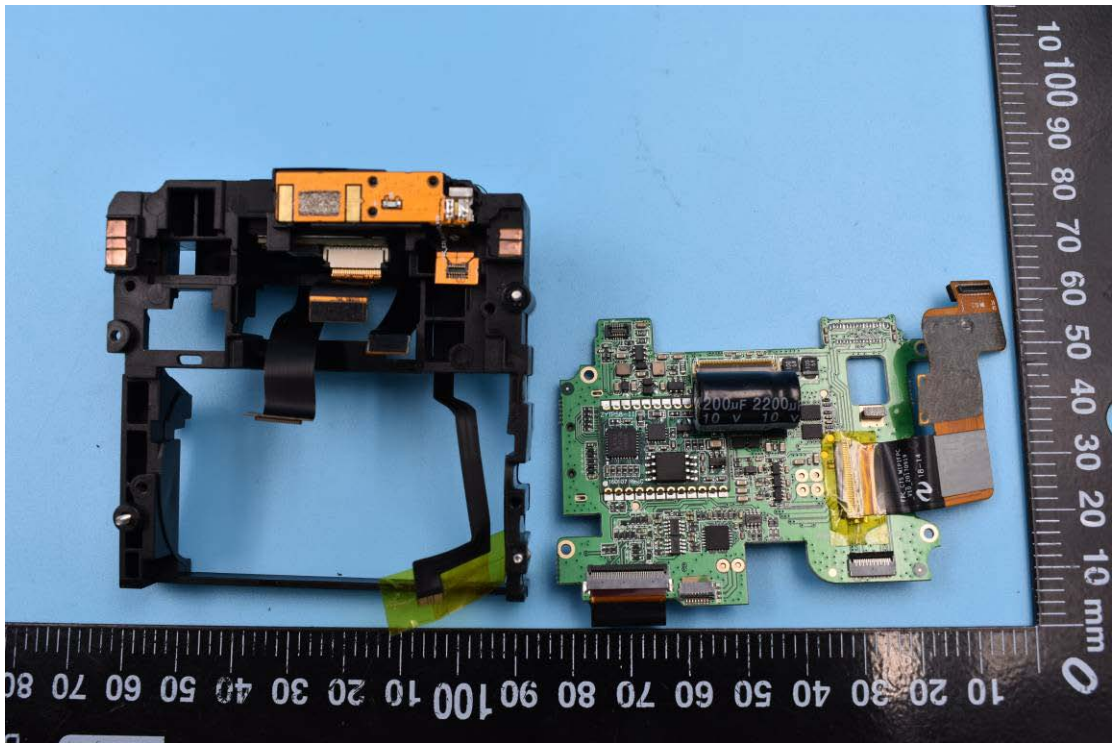

FCC ID: 2AC6AC75

Internal Photos

1. EUT uncover view

2. Mainboard front view

3. Mainboard rear view

4. Antenna view