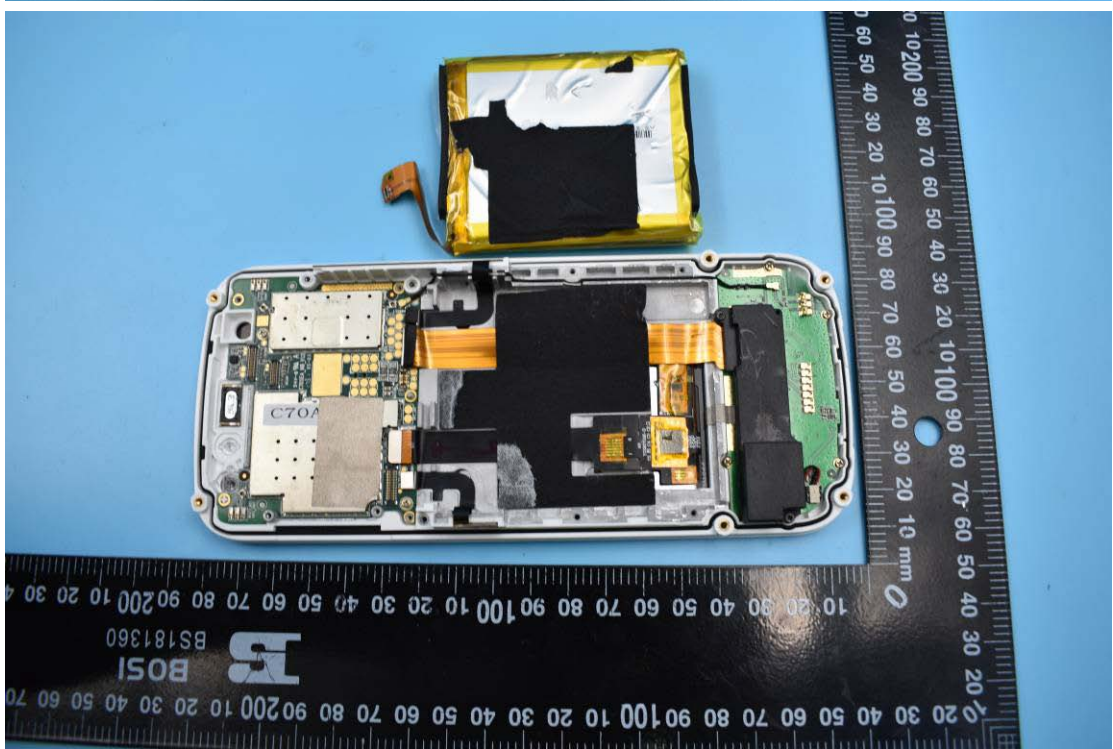

FCC ID: 2AC6AC75

Internal Photos

1. EUT uncover view

2. Mainboard front view

3. Mainboard rear view

4. Antenna view