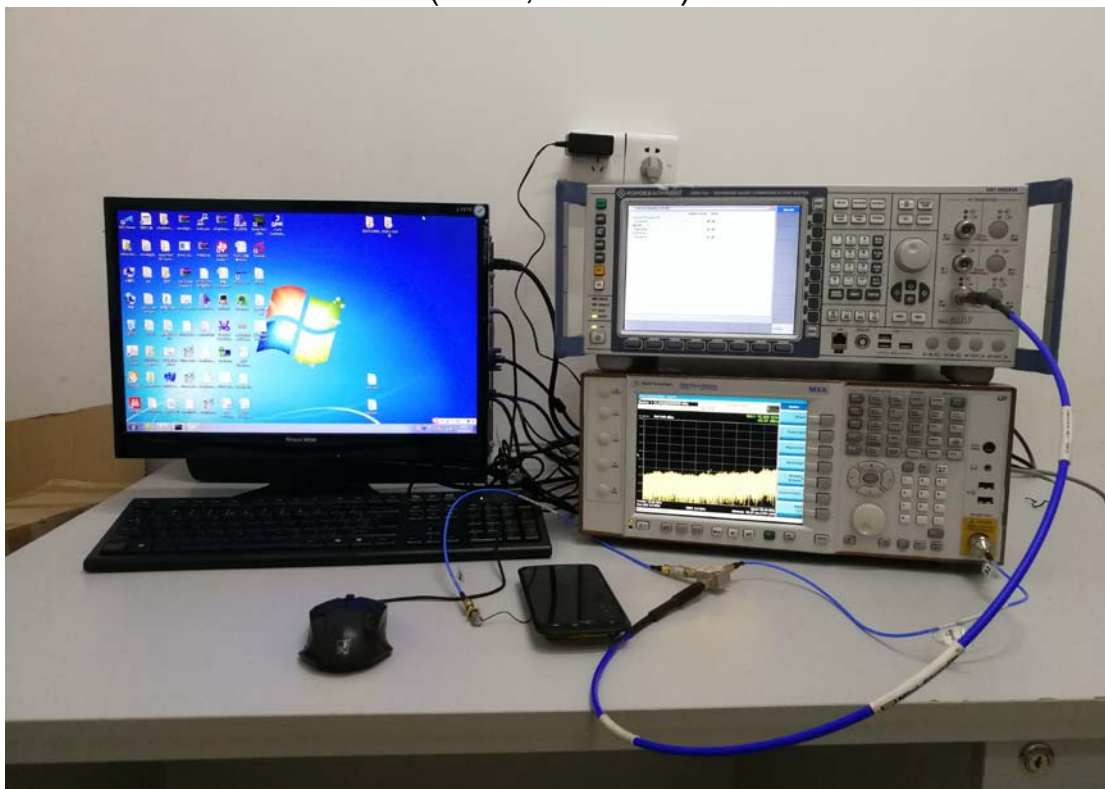

FCC ID: 2AC6AC72

Test Setup Photos

1. Conducted Spurious Emission

(GSM,WCDMA)

(LTE)