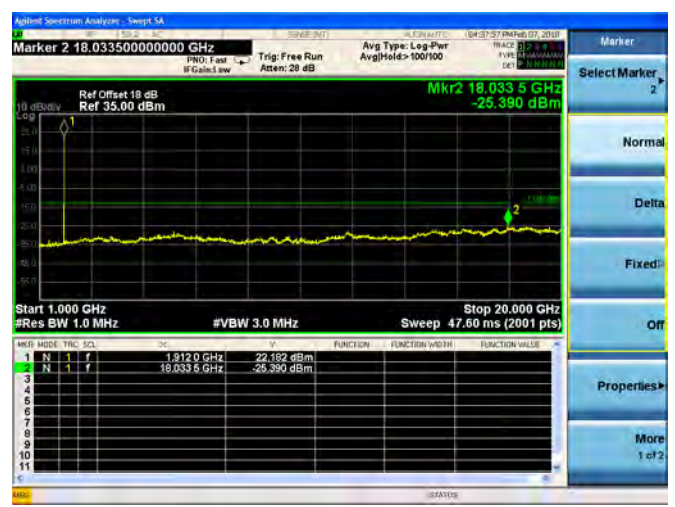

LTE Band 2 1.4MHz BW Mid Channel

QPSK

16QAM

LTE Band 2 1.4MHz BW High Channel

QPSK

16QAM

LTE Band 2 3MHz BW Low Channel

QPSK

16QAM

LTE Band 2 3MHz BW Mid Channel

QPSK

16QAM

LTE Band 2 3MHz BW High Channel  
**QPSK**

**16QAM**

LTE Band 2 5MHz BW Low Channel

QPSK

16QAM

LTE Band 2 5MHz BW Mid Channel

QPSK

16QAM

LTE Band 2 5MHz BW High Channel  
QPSK

16QAM

LTE Band 2 10MHz BW Low Channel

QPSK