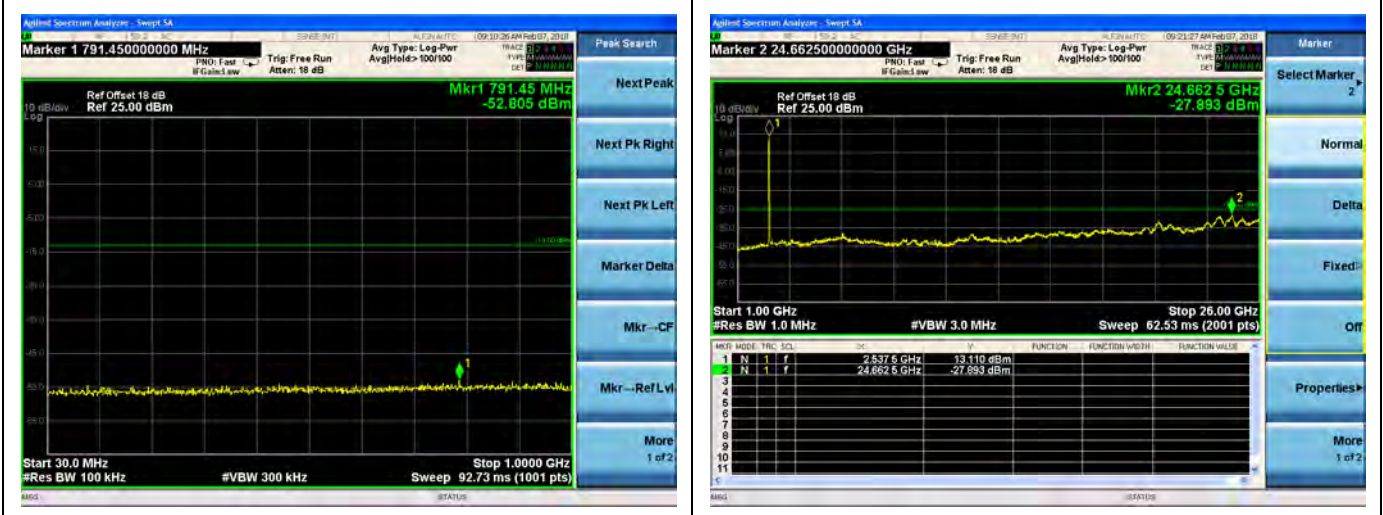

16QAM

LTE Band 7 10MHz BW High Channel

QPSK

16QAM

LTE Band 7 15MHz BW Low Channel

QPSK

16QAM

LTE Band 7 15MHz BW Mid Channel

QPSK

16QAM

LTE Band 7 15MHz BW High Channel

QPSK

16QAM

LTE Band 7 20MHz BW Low Channel

QPSK

16QAM