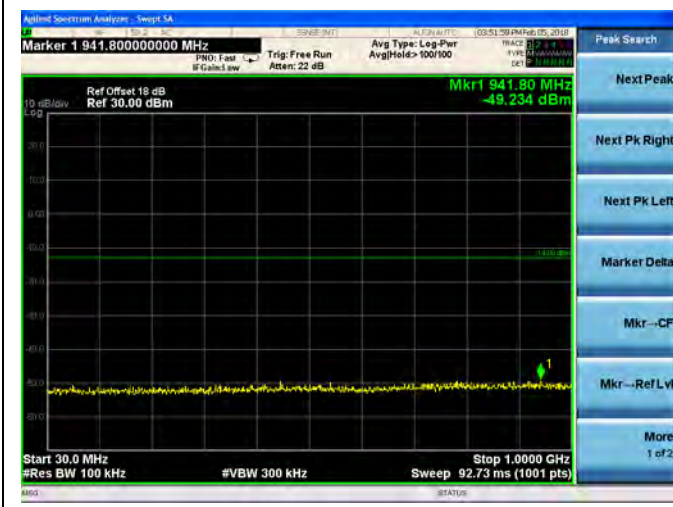

LTE Band 4 1.4MHz BW Low Channel

QPSK

16QAM

LTE Band 4 1.4MHz BW Mid Channel

QPSK

16QAM

LTE Band 4 1.4MHz BW High Channel

QPSK

16QAM

LTE Band 4 3MHz BW Low Channel

QPSK

16QAM

LTE Band 4 3MHz BW Mid Channel

QPSK

16QAM

LTE Band 4 3MHz BW High Channel  
QPSK

16QAM

LTE Band 4 5MHz BW Low Channel

QPSK

16QAM

LTE Band 4 5MHz BW Mid Channel

QPSK

16QAM

LTE Band 4 5MHz BW High Channel  
**QPSK**