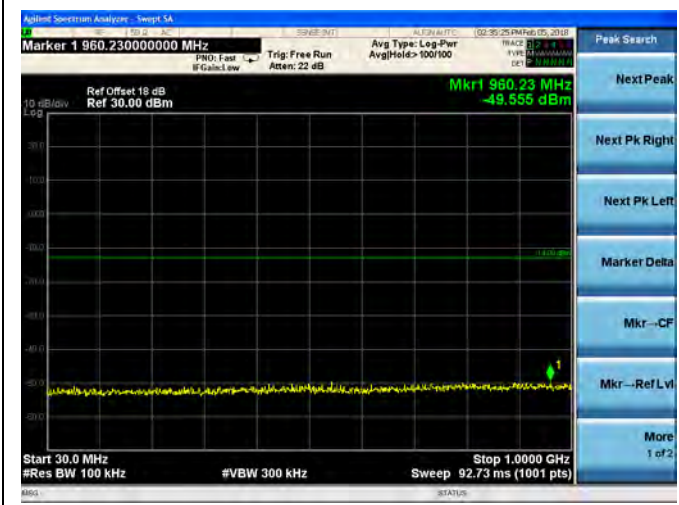

16QAM

LTE Band 2 15MHz BW Mid Channel

QPSK

16QAM

LTE Band 2 15MHz BW High Channel

QPSK

16QAM

LTE Band 2 20MHz BW Low Channel

QPSK

16QAM

LTE Band 2 20MHz BW Mid Channel

QPSK

16QAM

LTE Band 2 20MHz BW High Channel

QPSK

16QAM

LTE Band 4 1.4MHz BW Low Channel

QPSK

16QAM

LTE Band 4 1.4MHz BW Mid Channel

QPSK

16QAM

LTE Band 4 1.4MHz BW High Channel

QPSK