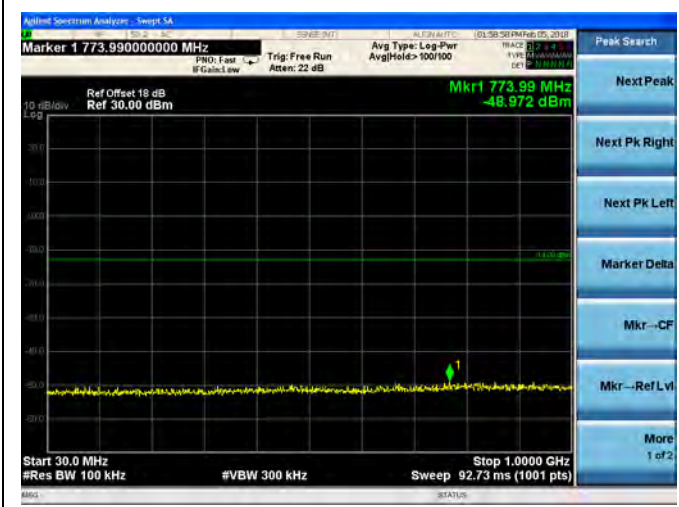

LTE Band 2 1.4MHz BW Mid Channel

QPSK

16QAM

LTE Band 2 1.4MHz BW High Channel

QPSK

16QAM

LTE Band 2 3MHz BW Low Channel

QPSK

16QAM

LTE Band 2 3MHz BW Mid Channel

QPSK

16QAM

LTE Band 2 3MHz BW High Channel  
**QPSK**

**16QAM**

LTE Band 2 5MHz BW Low Channel

QPSK

16QAM

LTE Band 2 5MHz BW Mid Channel

QPSK

16QAM

LTE Band 2 5MHz BW High Channel  
QPSK

16QAM

LTE Band 2 10MHz BW Low Channel

QPSK

16QAM

LTE Band 2 10MHz BW Mid Channel

QPSK

16QAM

LTE Band 2 10MHz BW High Channel  
**QPSK**

**16QAM**

LTE Band 2 15MHz BW Low Channel

QPSK