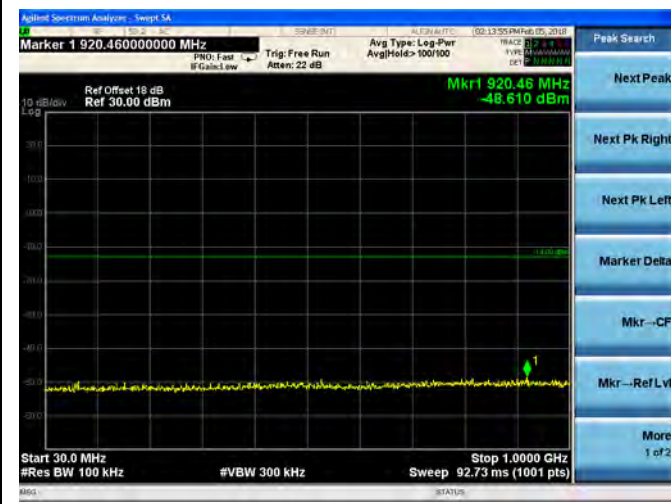

16QAM

LTE Band 2 5MHz BW Mid Channel

QPSK

16QAM

LTE Band 2 5MHz BW High Channel  
QPSK

16QAM

LTE Band 2 10MHz BW Low Channel

QPSK

16QAM

LTE Band 2 10MHz BW Mid Channel

QPSK

16QAM

LTE Band 2 10MHz BW High Channel  
**QPSK**

**16QAM**

LTE Band 2 15MHz BW Low Channel

QPSK

16QAM

LTE Band 2 15MHz BW Mid Channel

QPSK

16QAM

LTE Band 2 15MHz BW High Channel

QPSK

16QAM

LTE Band 2 20MHz BW Low Channel