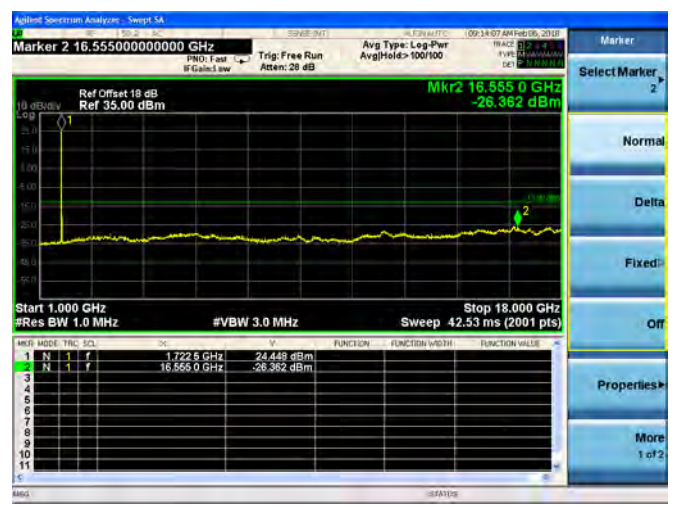

LTE Band 4 15MHz BW High Channel  
**QPSK**

**16QAM**

LTE Band 4 20MHz BW Low Channel

QPSK

16QAM

LTE Band 4 20MHz BW Mid Channel

QPSK

16QAM

LTE Band 4 20MHz BW High Channel

QPSK

16QAM

LTE Band 7 5MHz BW Low Channel

QPSK

16QAM

LTE Band 7 5MHz BW Mid Channel

QPSK