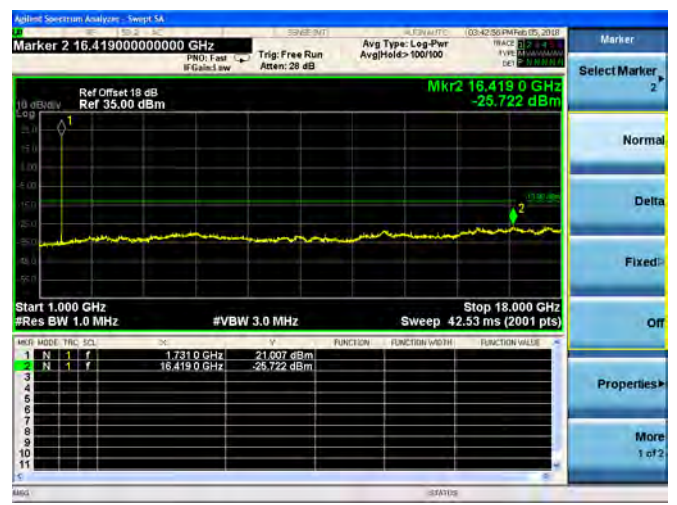

LTE Band 4 1.4MHz BW Low Channel

QPSK

16QAM

LTE Band 4 1.4MHz BW Mid Channel

QPSK

16QAM

LTE Band 4 1.4MHz BW High Channel

QPSK

16QAM

LTE Band 4 3MHz BW Low Channel

QPSK

16QAM

LTE Band 4 3MHz BW Mid Channel

QPSK

16QAM

LTE Band 4 3MHz BW High Channel  
QPSK

16QAM

LTE Band 4 5MHz BW Low Channel

QPSK

16QAM

LTE Band 4 5MHz BW Mid Channel

QPSK

16QAM

LTE Band 4 5MHz BW High Channel  
**QPSK**