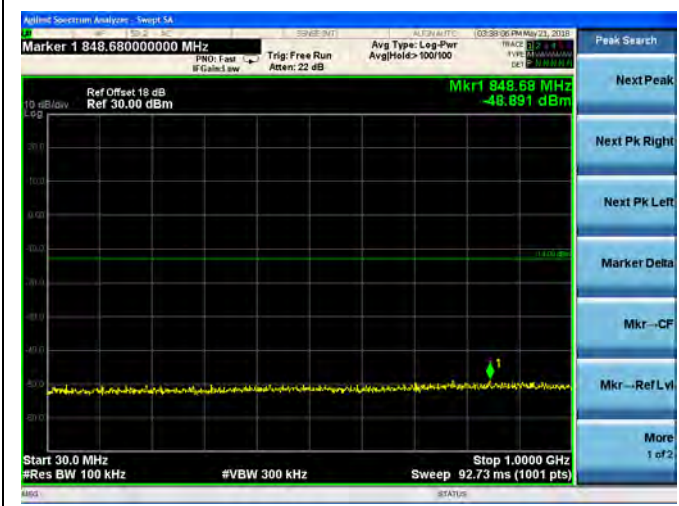

16QAM

LTE Band 2 15MHz BW Mid Channel

QPSK

16QAM

LTE Band 2 15MHz BW High Channel

QPSK

16QAM

LTE Band 2 20MHz BW Low Channel

QPSK

16QAM

LTE Band 2 20MHz BW Mid Channel

QPSK

16QAM

LTE Band 2 20MHz BW High Channel

QPSK

16QAM

LTE Band 4 1.4MHz BW Low Channel

QPSK

16QAM

LTE Band 4 1.4MHz BW Mid Channel

QPSK

16QAM

LTE Band 4 1.4MHz BW High Channel

QPSK