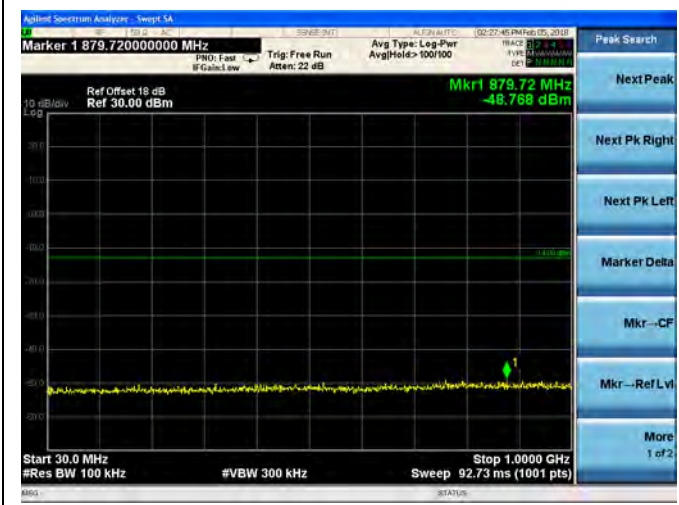

16QAM

LTE Band 2 5MHz BW Mid Channel

QPSK

16QAM

LTE Band 2 5MHz BW High Channel  
QPSK

16QAM

LTE Band 2 10MHz BW Low Channel

QPSK

16QAM

LTE Band 2 10MHz BW Mid Channel

QPSK

16QAM

LTE Band 2 10MHz BW High Channel  
**QPSK**

**16QAM**

LTE Band 2 15MHz BW Low Channel

QPSK

16QAM

LTE Band 2 15MHz BW Mid Channel

QPSK

16QAM

LTE Band 2 15MHz BW High Channel

QPSK

16QAM

LTE Band 2 20MHz BW Low Channel