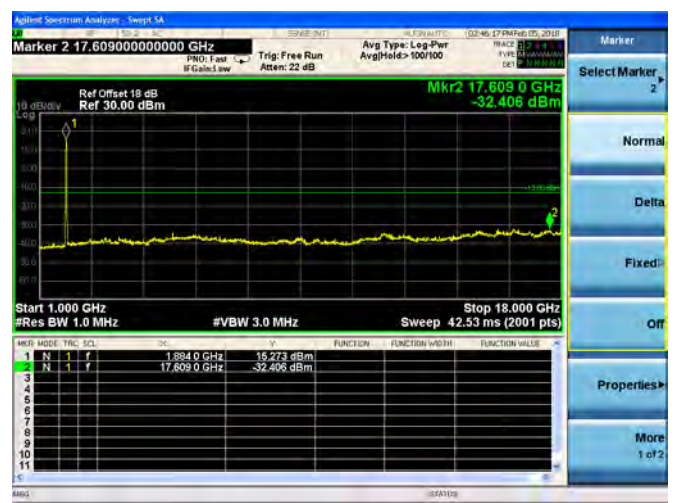

16QAM

LTE Band 2 15MHz BW Mid Channel

QPSK

16QAM

LTE Band 2 15MHz BW High Channel

QPSK

16QAM

LTE Band 2 20MHz BW Low Channel

QPSK

16QAM

LTE Band 2 20MHz BW Mid Channel

QPSK

16QAM

LTE Band 2 20MHz BW High Channel

QPSK

16QAM

LTE Band 4 1.4MHz BW Low Channel

QPSK

16QAM

LTE Band 4 1.4MHz BW Mid Channel

QPSK

16QAM

LTE Band 4 1.4MHz BW High Channel

QPSK