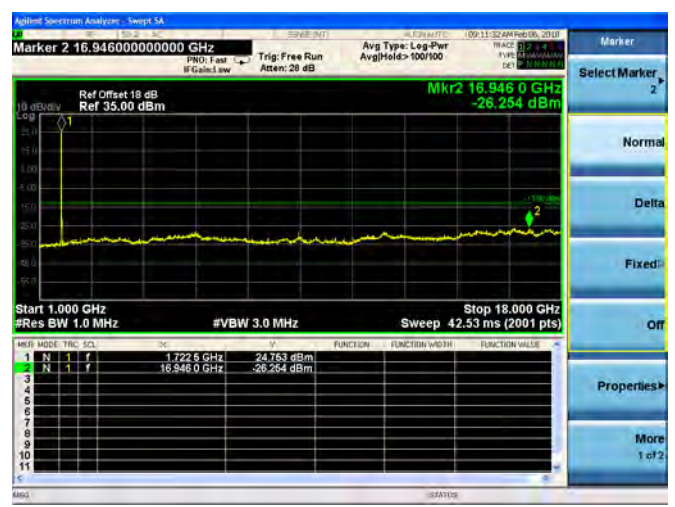

LTE Band 4 15MHz BW High Channel  
**QPSK**

**16QAM**

LTE Band 4 20MHz BW Low Channel

QPSK

16QAM

LTE Band 4 20MHz BW Mid Channel

QPSK

16QAM

LTE Band 4 20MHz BW High Channel

QPSK

16QAM

LTE Band 7 5MHz BW Low Channel

QPSK

16QAM

LTE Band 7 5MHz BW Mid Channel

QPSK