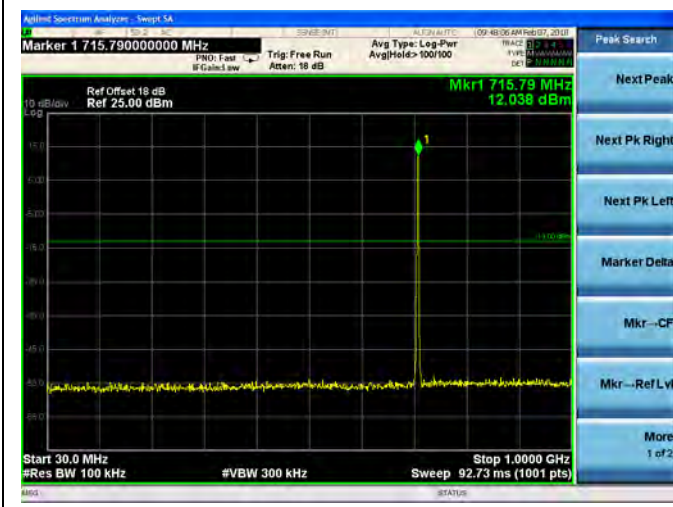

LTE Band 7 20MHz BW Mid Channel

QPSK

16QAM

LTE Band 7 20MHz BW High Channel

QPSK

16QAM

LTE Band 12 1.4MHz BW Low Channel

QPSK

16QAM

LTE Band 12 1.4MHz BW Mid Channel

QPSK

16QAM

LTE Band 12 1.4MHz BW High Channel

QPSK

16QAM