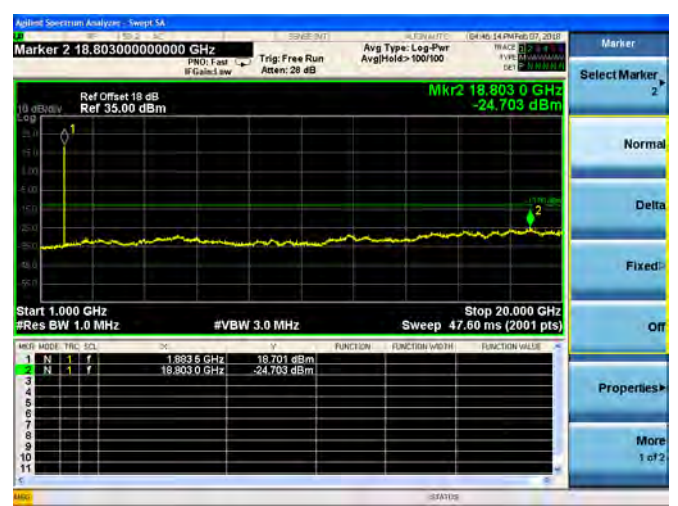

16QAM

LTE Band 2 3MHz BW Mid Channel

QPSK

16QAM

LTE Band 2 3MHz BW High Channel  
**QPSK**

**16QAM**

LTE Band 2 5MHz BW Low Channel

QPSK

16QAM

LTE Band 2 5MHz BW Mid Channel

QPSK

16QAM

LTE Band 2 5MHz BW High Channel  
QPSK

16QAM

LTE Band 2 10MHz BW Low Channel

QPSK

16QAM

LTE Band 2 10MHz BW Mid Channel

QPSK

16QAM

LTE Band 2 10MHz BW High Channel  
**QPSK**

**16QAM**

LTE Band 2 15MHz BW Low Channel

QPSK

16QAM

LTE Band 2 15MHz BW Mid Channel

QPSK

16QAM

LTE Band 2 15MHz BW High Channel

QPSK

16QAM

LTE Band 2 20MHz BW Low Channel