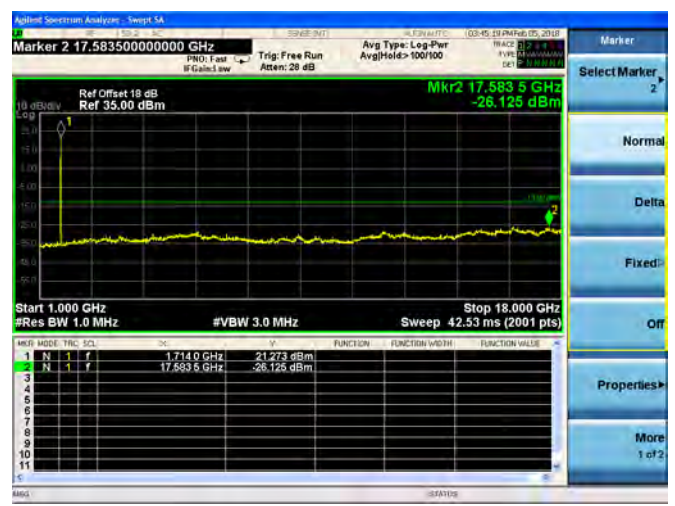

LTE Band 4 1.4MHz BW Low Channel

QPSK

16QAM

LTE Band 4 1.4MHz BW Mid Channel

QPSK

16QAM

LTE Band 4 1.4MHz BW High Channel

QPSK

16QAM

LTE Band 4 3MHz BW Low Channel

QPSK

16QAM

LTE Band 4 3MHz BW Mid Channel

QPSK

16QAM

LTE Band 4 3MHz BW High Channel  
QPSK

16QAM

LTE Band 4 5MHz BW Low Channel

QPSK

16QAM

LTE Band 4 5MHz BW Mid Channel

QPSK

16QAM

LTE Band 4 5MHz BW High Channel  
**QPSK**