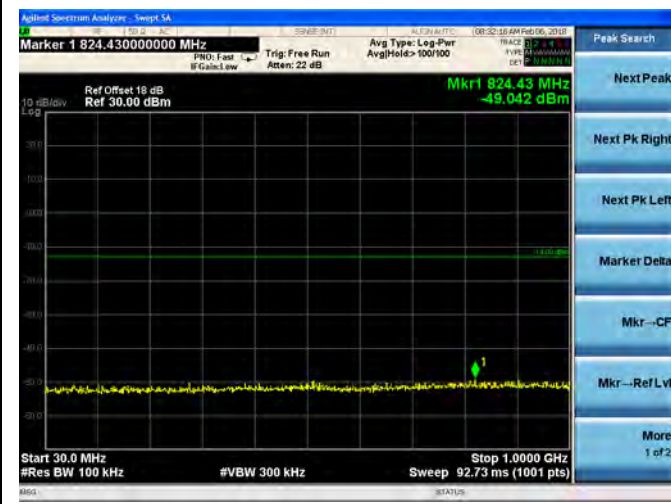

16QAM

LTE Band 4 5MHz BW Low Channel

QPSK

16QAM

LTE Band 4 5MHz BW Mid Channel

QPSK

16QAM

LTE Band 4 5MHz BW High Channel  
**QPSK**

**16QAM**

LTE Band 4 10MHz BW Low Channel

QPSK

16QAM

LTE Band 4 10MHz BW Mid Channel

QPSK

16QAM

LTE Band 4 10MHz BW High Channel

QPSK

16QAM

LTE Band 4 15MHz BW Low Channel

QPSK

16QAM

LTE Band 4 15MHz BW Mid Channel

QPSK

16QAM