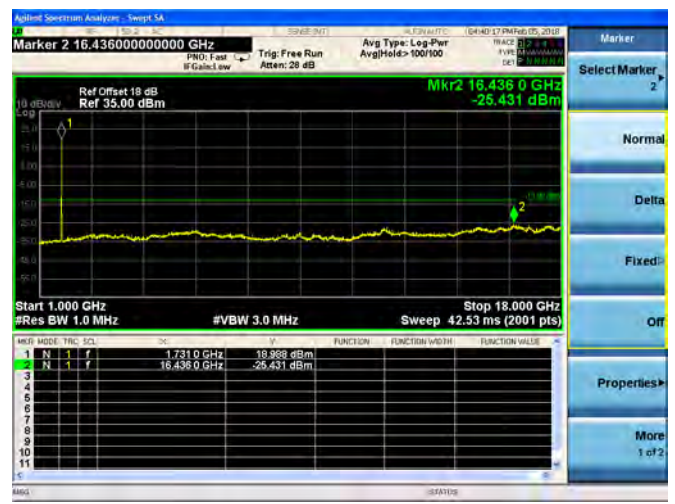

16QAM

LTE Band 4 5MHz BW Low Channel

QPSK

16QAM

LTE Band 4 5MHz BW Mid Channel

QPSK

16QAM

LTE Band 4 5MHz BW High Channel  
**QPSK**

**16QAM**

LTE Band 4 10MHz BW Low Channel

QPSK

16QAM

LTE Band 4 10MHz BW Mid Channel

QPSK

16QAM

LTE Band 4 10MHz BW High Channel

QPSK

16QAM

LTE Band 4 15MHz BW Low Channel

QPSK

16QAM

LTE Band 4 15MHz BW Mid Channel

QPSK

16QAM