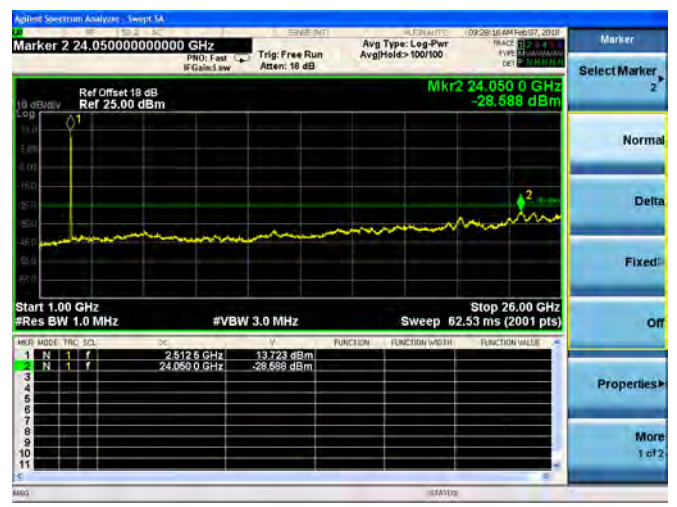

16QAM

LTE Band 7 10MHz BW High Channel

QPSK

16QAM

LTE Band 7 15MHz BW Low Channel

QPSK

16QAM

LTE Band 7 15MHz BW Mid Channel

QPSK

16QAM

LTE Band 7 15MHz BW High Channel

QPSK

16QAM

LTE Band 7 20MHz BW Low Channel

QPSK

16QAM

LTE Band 7 20MHz BW Mid Channel

QPSK

16QAM

LTE Band 7 20MHz BW High Channel

QPSK

16QAM

LTE Band 12 1.4MHz BW Low Channel

QPSK