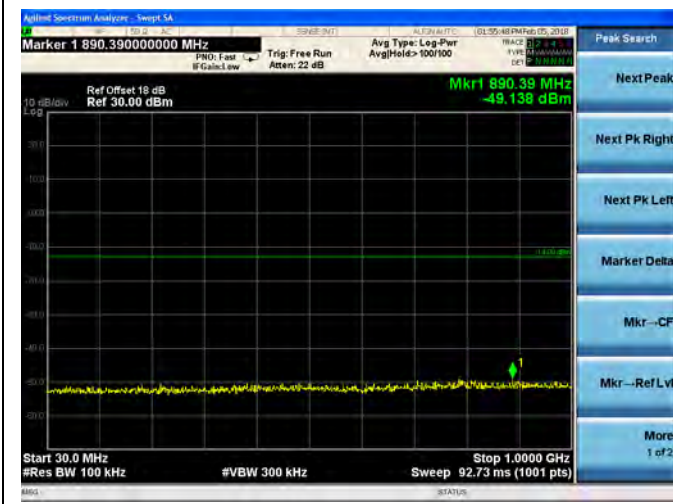

LTE Band 2 1.4MHz BW Mid Channel

QPSK

16QAM

LTE Band 2 1.4MHz BW High Channel

QPSK

16QAM

LTE Band 2 3MHz BW Low Channel

QPSK

16QAM

LTE Band 2 3MHz BW Mid Channel

QPSK

16QAM

LTE Band 2 3MHz BW High Channel  
**QPSK**

**16QAM**

LTE Band 2 5MHz BW Low Channel

QPSK

16QAM

LTE Band 2 5MHz BW Mid Channel

QPSK

16QAM

LTE Band 2 5MHz BW High Channel  
QPSK

16QAM

LTE Band 2 10MHz BW Low Channel

QPSK