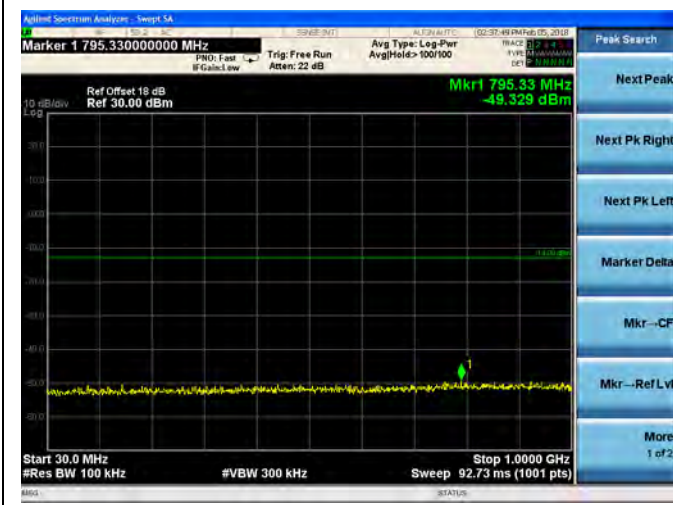

16QAM

LTE Band 2 10MHz BW Mid Channel

QPSK

16QAM

LTE Band 2 10MHz BW High Channel  
**QPSK**

**16QAM**

LTE Band 2 15MHz BW Low Channel

QPSK

16QAM

LTE Band 2 15MHz BW Mid Channel

QPSK

16QAM

LTE Band 2 15MHz BW High Channel

QPSK

16QAM

LTE Band 2 20MHz BW Low Channel

QPSK

16QAM

LTE Band 2 20MHz BW Mid Channel

QPSK

16QAM

LTE Band 2 20MHz BW High Channel

QPSK

16QAM

LTE Band 4 1.4MHz BW Low Channel

QPSK

16QAM

LTE Band 4 1.4MHz BW Mid Channel

QPSK

16QAM

LTE Band 4 1.4MHz BW High Channel

QPSK