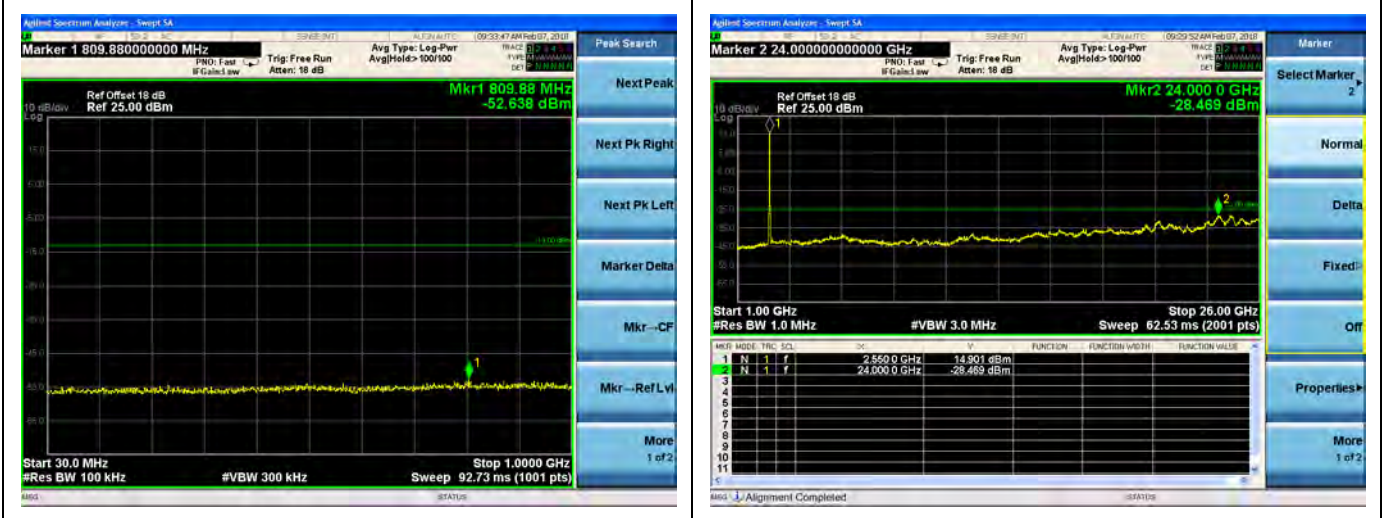

LTE Band 7 20MHz BW Mid Channel

QPSK

16QAM

LTE Band 7 20MHz BW High Channel

QPSK

16QAM

LTE Band 12 1.4MHz BW Low Channel

QPSK

16QAM

LTE Band 12 1.4MHz BW Mid Channel

QPSK

16QAM

LTE Band 12 1.4MHz BW High Channel

QPSK

16QAM