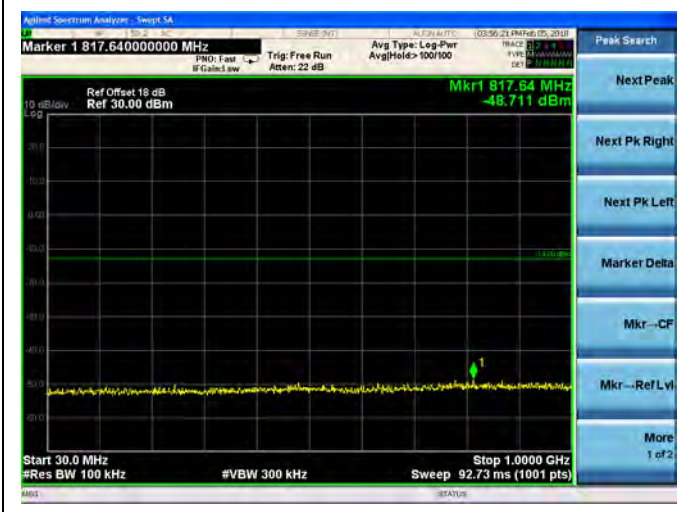

LTE Band 4 1.4MHz BW Low Channel

QPSK

16QAM

LTE Band 4 1.4MHz BW Mid Channel

QPSK

16QAM

LTE Band 4 1.4MHz BW High Channel

QPSK

16QAM

LTE Band 4 3MHz BW Low Channel

QPSK

16QAM

LTE Band 4 3MHz BW Mid Channel

QPSK

16QAM

LTE Band 4 3MHz BW High Channel  
QPSK

16QAM

LTE Band 4 5MHz BW Low Channel

QPSK

16QAM

LTE Band 4 5MHz BW Mid Channel

QPSK

16QAM

LTE Band 4 5MHz BW High Channel  
**QPSK**