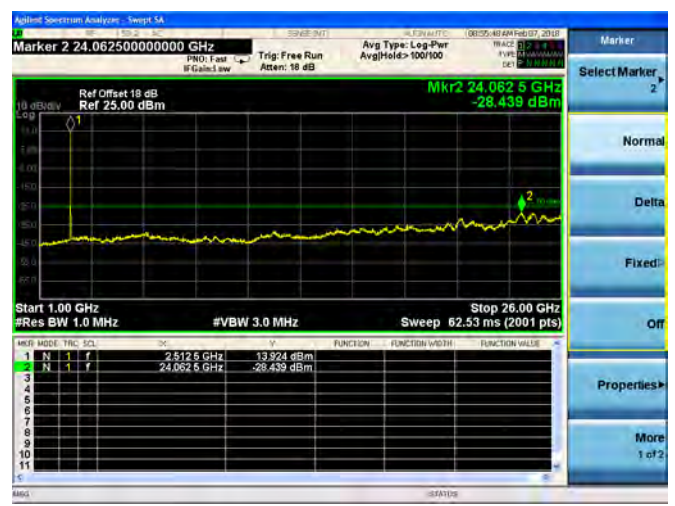

LTE Band 4 20MHz BW High Channel

QPSK

16QAM

LTE Band 7 5MHz BW Low Channel

QPSK

16QAM

LTE Band 7 5MHz BW Mid Channel

QPSK

16QAM

LTE Band 7 5MHz BW High Channel  
**QPSK**

**16QAM**

LTE Band 7 10MHz BW Low Channel

QPSK

16QAM

LTE Band 7 10MHz BW Mid Channel

QPSK

16QAM

LTE Band 7 10MHz BW High Channel

QPSK

16QAM

LTE Band 7 15MHz BW Low Channel

QPSK

16QAM

LTE Band 7 15MHz BW Mid Channel