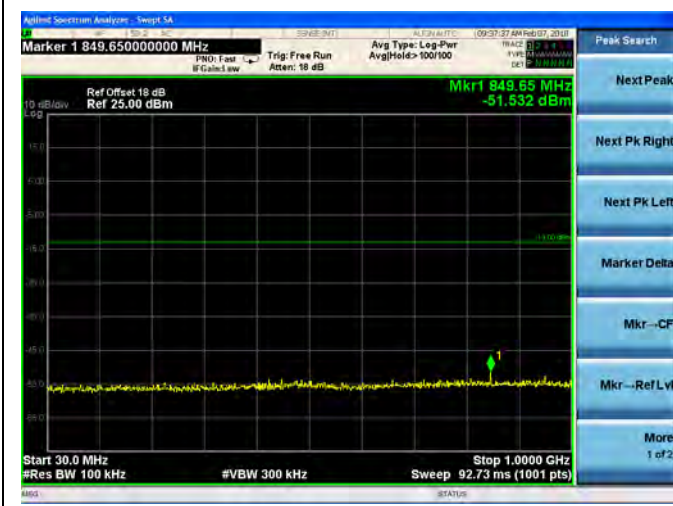

16QAM

LTE Band 7 10MHz BW High Channel

QPSK

16QAM

LTE Band 7 15MHz BW Low Channel

QPSK

16QAM

LTE Band 7 15MHz BW Mid Channel

QPSK

16QAM

LTE Band 7 15MHz BW High Channel

QPSK

16QAM

LTE Band 7 20MHz BW Low Channel

QPSK

16QAM

LTE Band 7 20MHz BW Mid Channel

QPSK

16QAM

LTE Band 7 20MHz BW High Channel

QPSK

16QAM

LTE Band 12 1.4MHz BW Low Channel

QPSK