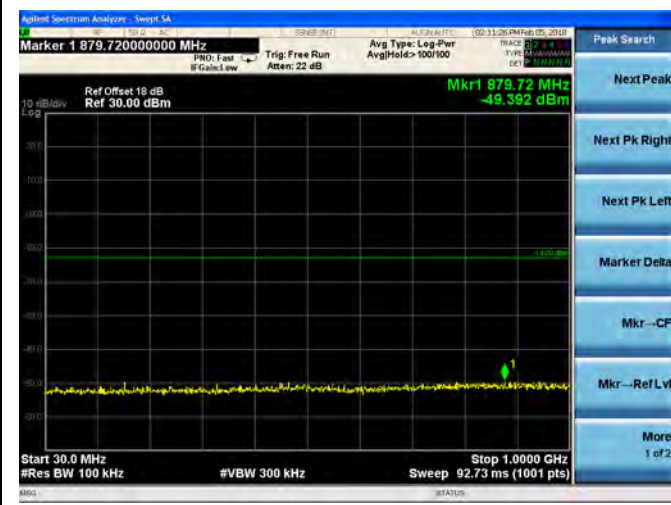

16QAM

LTE Band 2 3MHz BW Mid Channel

QPSK

16QAM

LTE Band 2 3MHz BW High Channel  
**QPSK**

**16QAM**

LTE Band 2 5MHz BW Low Channel

QPSK

16QAM

LTE Band 2 5MHz BW Mid Channel

QPSK

16QAM

LTE Band 2 5MHz BW High Channel  
QPSK

16QAM

LTE Band 2 10MHz BW Low Channel

QPSK

16QAM

LTE Band 2 10MHz BW Mid Channel

QPSK

16QAM

LTE Band 2 10MHz BW High Channel  
**QPSK**

**16QAM**

LTE Band 2 15MHz BW Low Channel

QPSK

16QAM

LTE Band 2 15MHz BW Mid Channel

QPSK

16QAM

LTE Band 2 15MHz BW High Channel

QPSK

16QAM

LTE Band 2 20MHz BW Low Channel