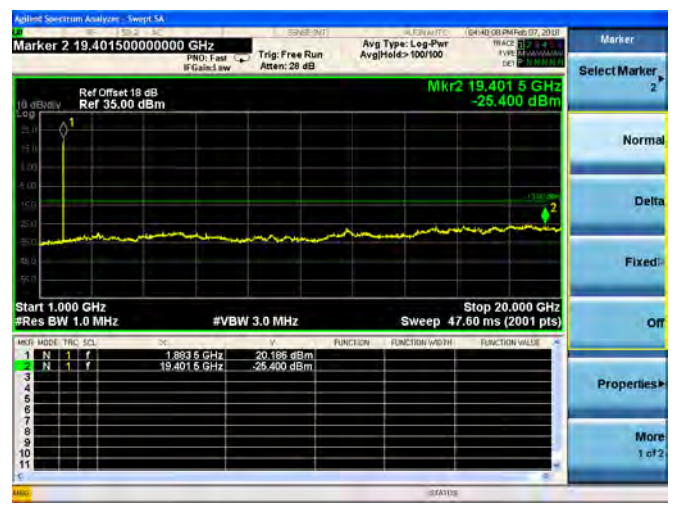

LTE Band 2 1.4MHz BW Mid Channel

QPSK

16QAM

LTE Band 2 1.4MHz BW High Channel

QPSK

16QAM

LTE Band 2 3MHz BW Low Channel

QPSK

16QAM

LTE Band 2 3MHz BW Mid Channel

QPSK

16QAM

LTE Band 2 3MHz BW High Channel  
**QPSK**

**16QAM**

LTE Band 2 5MHz BW Low Channel

QPSK

16QAM

LTE Band 2 5MHz BW Mid Channel

QPSK

16QAM

LTE Band 2 5MHz BW High Channel  
QPSK

16QAM

LTE Band 2 10MHz BW Low Channel

QPSK