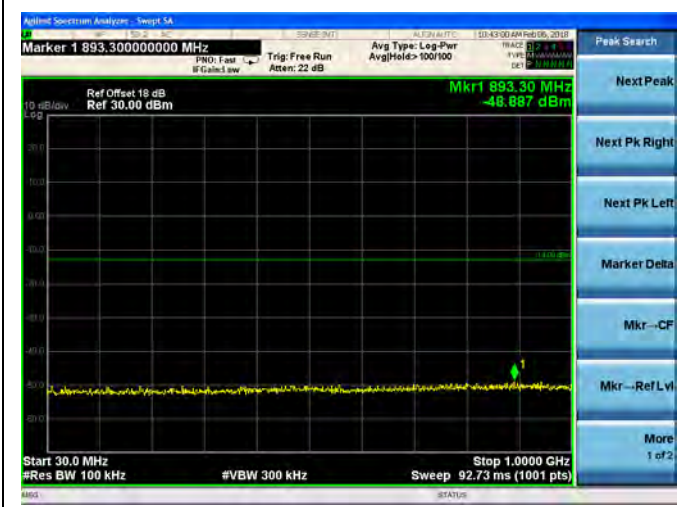

LTE Band 4 15MHz BW High Channel  
**QPSK**

**16QAM**

LTE Band 4 20MHz BW Low Channel

QPSK

16QAM

LTE Band 4 20MHz BW Mid Channel

QPSK

16QAM

LTE Band 4 20MHz BW High Channel

QPSK

16QAM

LTE Band 7 5MHz BW Low Channel

QPSK

16QAM

LTE Band 7 5MHz BW Mid Channel

QPSK

16QAM

LTE Band 7 5MHz BW High Channel  
**QPSK**

**16QAM**

LTE Band 7 10MHz BW Low Channel

QPSK

16QAM

LTE Band 7 10MHz BW Mid Channel

QPSK