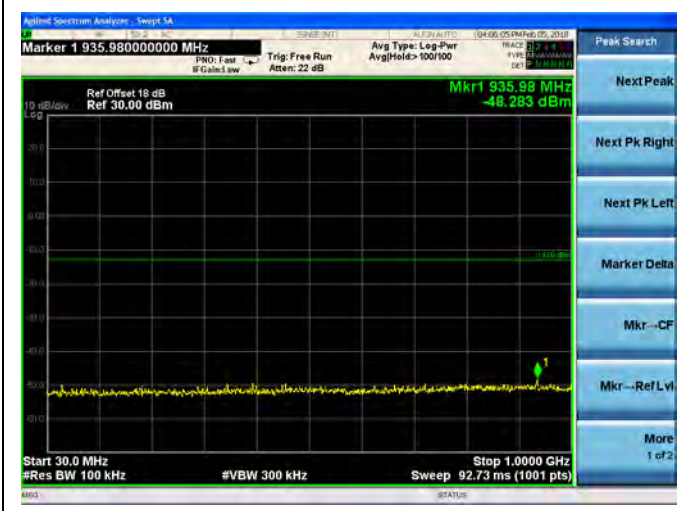

16QAM

LTE Band 4 5MHz BW Low Channel

QPSK

16QAM

LTE Band 4 5MHz BW Mid Channel

QPSK

16QAM

LTE Band 4 5MHz BW High Channel  
**QPSK**

**16QAM**

LTE Band 4 10MHz BW Low Channel

QPSK

16QAM

LTE Band 4 10MHz BW Mid Channel

QPSK

16QAM

LTE Band 4 10MHz BW High Channel