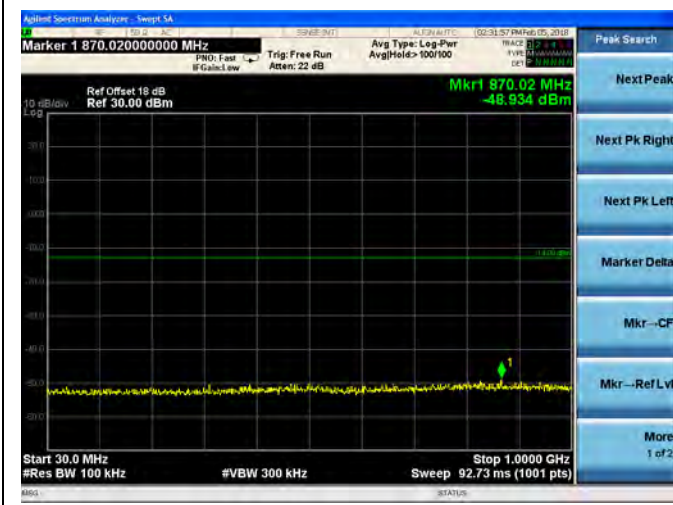

16QAM

LTE Band 2 5MHz BW Mid Channel

QPSK

16QAM

LTE Band 2 5MHz BW High Channel  
QPSK

16QAM

LTE Band 2 10MHz BW Low Channel

QPSK

16QAM

LTE Band 2 10MHz BW Mid Channel

QPSK

16QAM

LTE Band 2 10MHz BW High Channel  
**QPSK**

**16QAM**

LTE Band 2 15MHz BW Low Channel

QPSK

16QAM

LTE Band 2 15MHz BW Mid Channel

QPSK

16QAM

LTE Band 2 15MHz BW High Channel

QPSK

16QAM

LTE Band 2 20MHz BW Low Channel