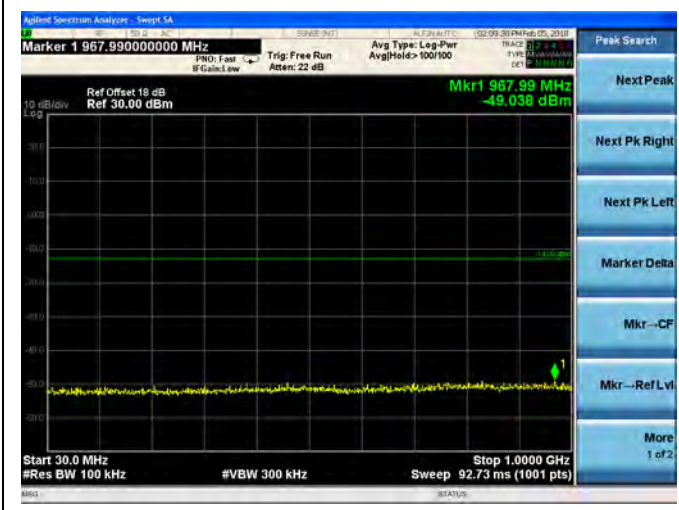

16QAM

LTE Band 2 3MHz BW Mid Channel

QPSK

16QAM

LTE Band 2 3MHz BW High Channel  
**QPSK**

**16QAM**

LTE Band 2 5MHz BW Low Channel

QPSK

16QAM

LTE Band 2 5MHz BW Mid Channel

QPSK

16QAM

LTE Band 2 5MHz BW High Channel  
QPSK

16QAM

LTE Band 2 10MHz BW Low Channel

QPSK

16QAM

LTE Band 2 10MHz BW Mid Channel

QPSK

16QAM

LTE Band 2 10MHz BW High Channel  
**QPSK**

**16QAM**

LTE Band 2 15MHz BW Low Channel

QPSK