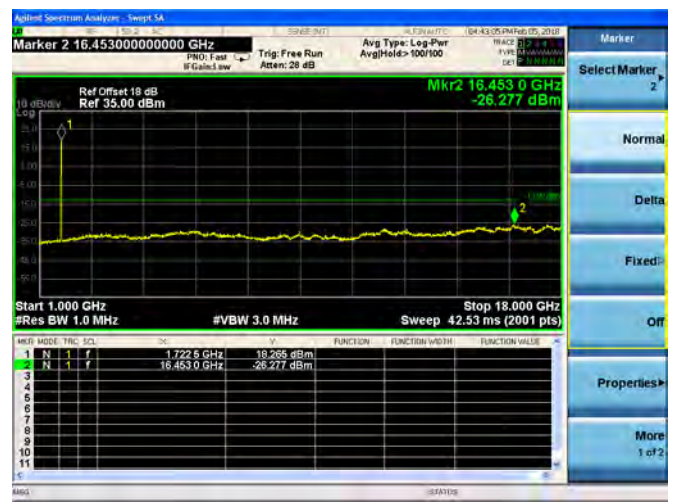

16QAM

LTE Band 4 5MHz BW Low Channel

QPSK

16QAM

LTE Band 4 5MHz BW Mid Channel

QPSK

16QAM

LTE Band 4 5MHz BW High Channel  
**QPSK**

**16QAM**

LTE Band 4 10MHz BW Low Channel

QPSK

16QAM

LTE Band 4 10MHz BW Mid Channel

QPSK

16QAM

LTE Band 4 10MHz BW High Channel

QPSK

16QAM

LTE Band 4 15MHz BW Low Channel

QPSK

16QAM

LTE Band 4 15MHz BW Mid Channel

QPSK

16QAM