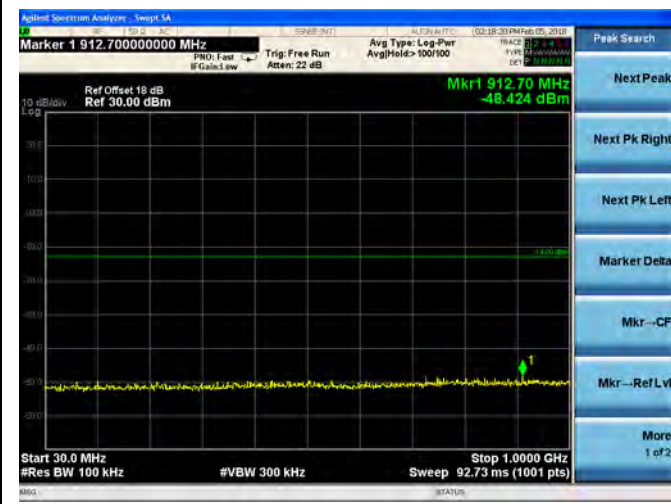

16QAM

LTE Band 2 3MHz BW Mid Channel

QPSK

16QAM

LTE Band 2 3MHz BW High Channel  
**QPSK**

**16QAM**

LTE Band 2 5MHz BW Low Channel

QPSK

16QAM

LTE Band 2 5MHz BW Mid Channel

QPSK

16QAM

LTE Band 2 5MHz BW High Channel  
QPSK

16QAM

LTE Band 2 10MHz BW Low Channel

QPSK

16QAM

LTE Band 2 10MHz BW Mid Channel

QPSK

16QAM

LTE Band 2 10MHz BW High Channel  
**QPSK**

**16QAM**

LTE Band 2 15MHz BW Low Channel

QPSK