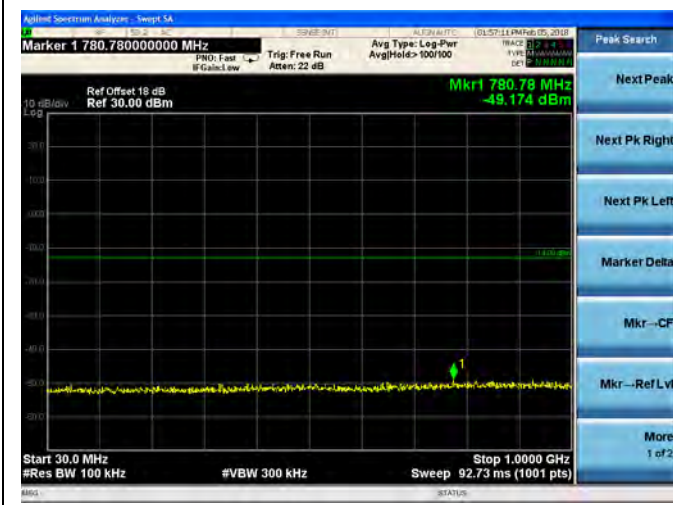

LTE Band 2 1.4MHz BW Mid Channel

QPSK

16QAM

LTE Band 2 1.4MHz BW High Channel

QPSK

16QAM

LTE Band 2 3MHz BW Low Channel

QPSK

16QAM

LTE Band 2 3MHz BW Mid Channel

QPSK

16QAM

LTE Band 2 3MHz BW High Channel  
**QPSK**

**16QAM**

LTE Band 2 5MHz BW Low Channel

QPSK

16QAM

LTE Band 2 5MHz BW Mid Channel

QPSK

16QAM

LTE Band 2 5MHz BW High Channel  
QPSK

16QAM

LTE Band 2 10MHz BW Low Channel

QPSK