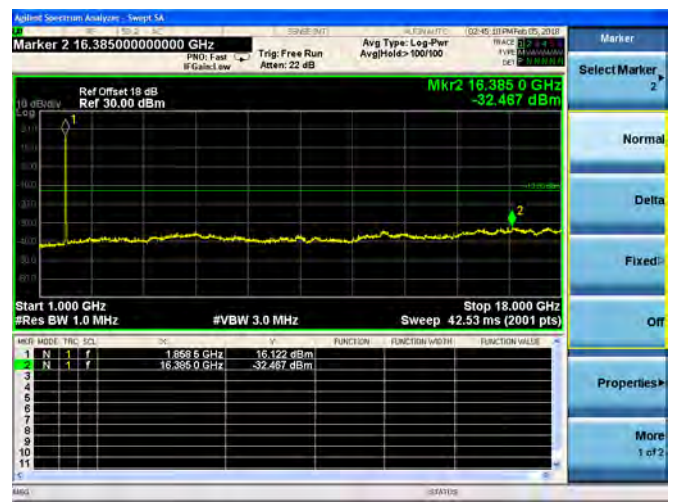

16QAM

LTE Band 2 10MHz BW Mid Channel

QPSK

16QAM

LTE Band 2 10MHz BW High Channel  
**QPSK**

**16QAM**

LTE Band 2 15MHz BW Low Channel

QPSK

16QAM

LTE Band 2 15MHz BW Mid Channel

QPSK

16QAM

LTE Band 2 15MHz BW High Channel

QPSK

16QAM

LTE Band 2 20MHz BW Low Channel

QPSK

16QAM

LTE Band 2 20MHz BW Mid Channel

QPSK

16QAM

LTE Band 2 20MHz BW High Channel

QPSK

16QAM

LTE Band 4 1.4MHz BW Low Channel

QPSK

16QAM

LTE Band 4 1.4MHz BW Mid Channel

QPSK

16QAM

LTE Band 4 1.4MHz BW High Channel

QPSK