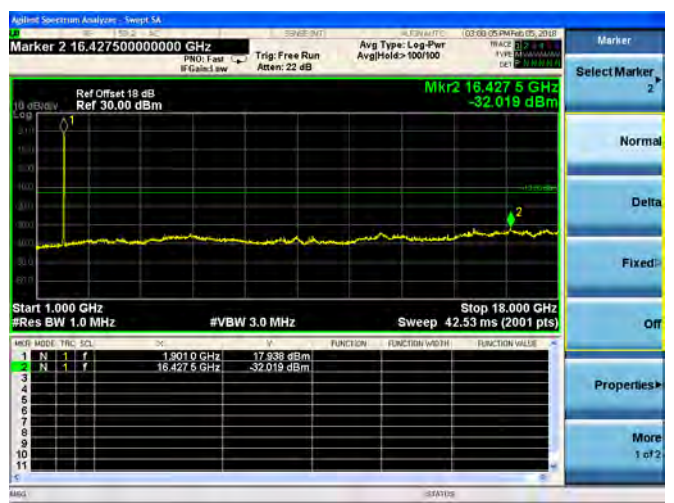

16QAM

LTE Band 2 5MHz BW Mid Channel

QPSK

16QAM

LTE Band 2 5MHz BW High Channel  
QPSK

16QAM

LTE Band 2 10MHz BW Low Channel

QPSK

16QAM

LTE Band 2 10MHz BW Mid Channel

QPSK

16QAM

LTE Band 2 10MHz BW High Channel  
**QPSK**

**16QAM**

LTE Band 2 15MHz BW Low Channel

QPSK

16QAM

LTE Band 2 15MHz BW Mid Channel

QPSK

16QAM

LTE Band 2 15MHz BW High Channel

QPSK

16QAM

LTE Band 2 20MHz BW Low Channel

QPSK

16QAM

LTE Band 2 20MHz BW Mid Channel

QPSK

16QAM

LTE Band 2 20MHz BW High Channel

QPSK

16QAM