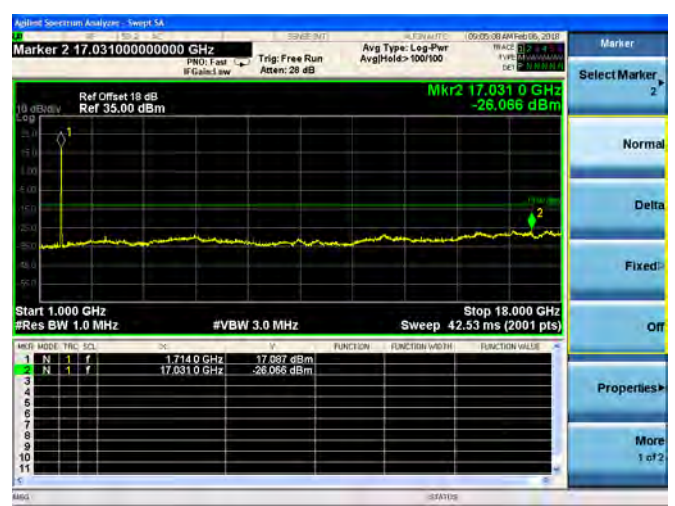

**16QAM**

LTE Band 4 10MHz BW Low Channel

QPSK

16QAM

LTE Band 4 10MHz BW Mid Channel

QPSK

16QAM

LTE Band 4 10MHz BW High Channel

QPSK

16QAM

LTE Band 4 15MHz BW Low Channel

QPSK

16QAM

LTE Band 4 15MHz BW Mid Channel

QPSK

16QAM

LTE Band 4 15MHz BW High Channel  
**QPSK**

**16QAM**

LTE Band 4 20MHz BW Low Channel

QPSK

16QAM

LTE Band 4 20MHz BW Mid Channel

QPSK

16QAM