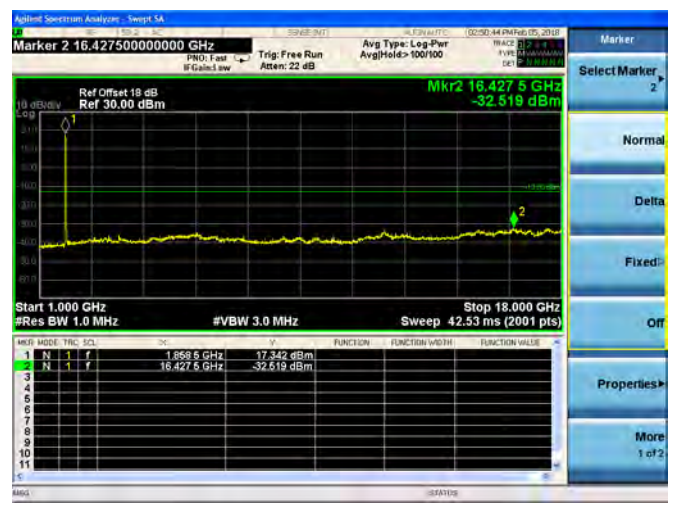

16QAM

LTE Band 2 5MHz BW Mid Channel

QPSK

16QAM

LTE Band 2 5MHz BW High Channel  
QPSK

16QAM

LTE Band 2 10MHz BW Low Channel

QPSK

16QAM

LTE Band 2 10MHz BW Mid Channel

QPSK

16QAM

LTE Band 2 10MHz BW High Channel  
**QPSK**

**16QAM**

LTE Band 2 15MHz BW Low Channel

QPSK

16QAM

LTE Band 2 15MHz BW Mid Channel

QPSK

16QAM

LTE Band 2 15MHz BW High Channel

QPSK

16QAM

LTE Band 2 20MHz BW Low Channel

QPSK

16QAM

LTE Band 2 20MHz BW Mid Channel

QPSK

16QAM

LTE Band 2 20MHz BW High Channel

QPSK

16QAM