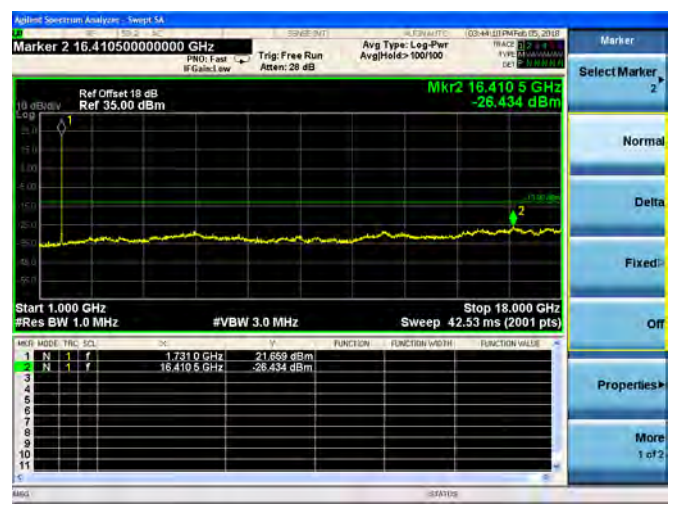

LTE Band 4 1.4MHz BW Low Channel

QPSK

16QAM

LTE Band 4 1.4MHz BW Mid Channel

QPSK

16QAM

LTE Band 4 1.4MHz BW High Channel

QPSK

16QAM

LTE Band 4 3MHz BW Low Channel

QPSK

16QAM

LTE Band 4 3MHz BW Mid Channel

QPSK

16QAM

LTE Band 4 3MHz BW High Channel  
QPSK

16QAM

LTE Band 4 5MHz BW Low Channel

QPSK

16QAM

LTE Band 4 5MHz BW Mid Channel

QPSK

16QAM

LTE Band 4 5MHz BW High Channel  
**QPSK**