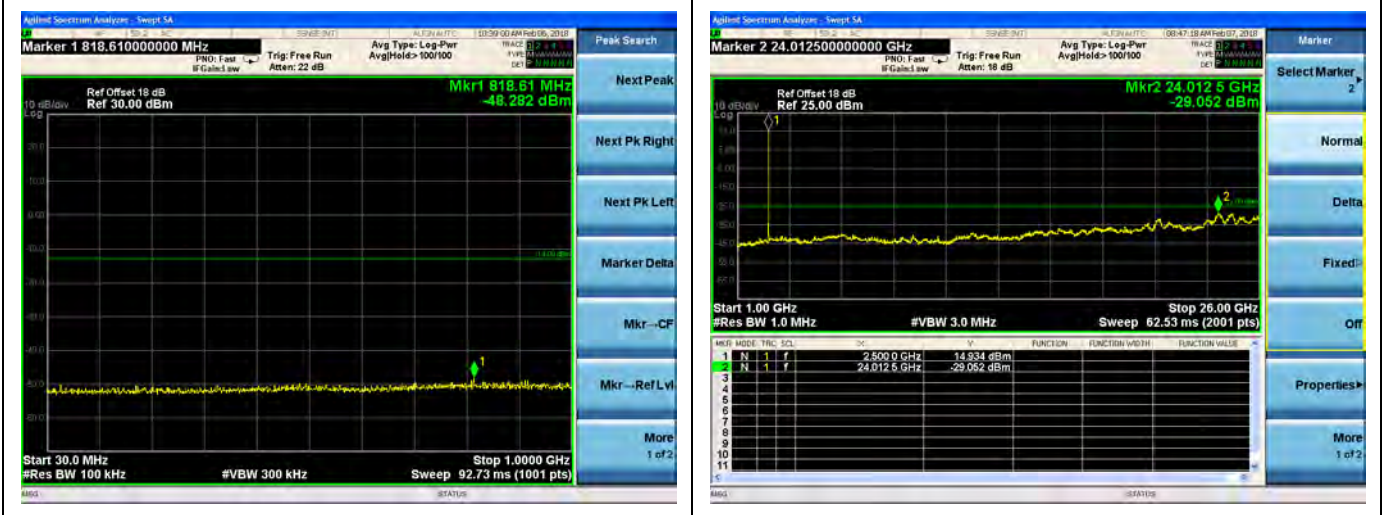

LTE Band 4 15MHz BW High Channel  
**QPSK**

**16QAM**

LTE Band 4 20MHz BW Low Channel

QPSK

16QAM

LTE Band 4 20MHz BW Mid Channel

QPSK

16QAM

LTE Band 4 20MHz BW High Channel

QPSK

16QAM

LTE Band 7 5MHz BW Low Channel

QPSK

16QAM

LTE Band 7 5MHz BW Mid Channel

QPSK

16QAM

LTE Band 7 5MHz BW High Channel  
**QPSK**

**16QAM**

LTE Band 7 10MHz BW Low Channel

QPSK

16QAM

LTE Band 7 10MHz BW Mid Channel

QPSK