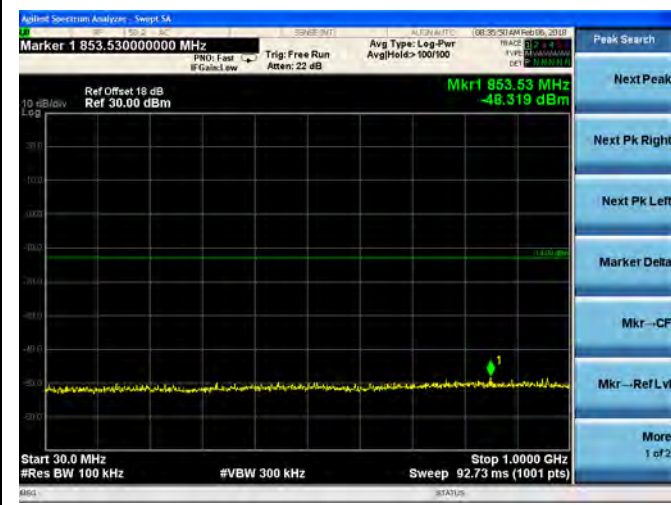

16QAM

LTE Band 4 3MHz BW Low Channel

QPSK

16QAM

LTE Band 4 3MHz BW Mid Channel

QPSK

16QAM

LTE Band 4 3MHz BW High Channel  
QPSK

16QAM

LTE Band 4 5MHz BW Low Channel

QPSK

16QAM

LTE Band 4 5MHz BW Mid Channel

QPSK

16QAM

LTE Band 4 5MHz BW High Channel  
**QPSK**

**16QAM**

LTE Band 4 10MHz BW Low Channel

QPSK

16QAM

LTE Band 4 10MHz BW Mid Channel

QPSK

16QAM

LTE Band 4 10MHz BW High Channel