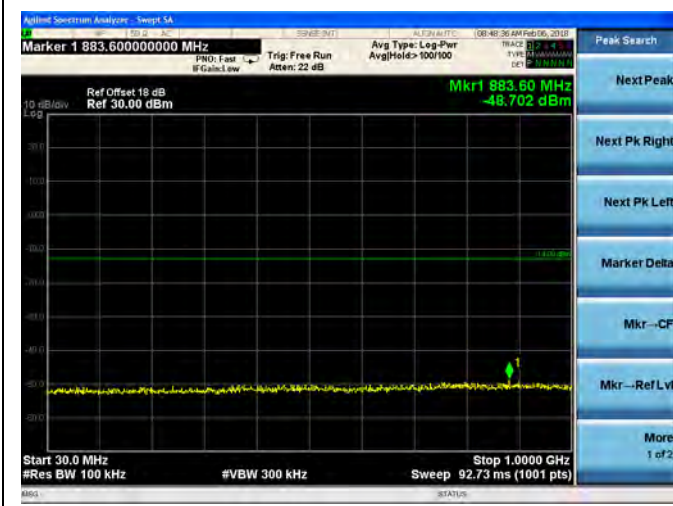

**16QAM**

LTE Band 4 10MHz BW Low Channel

QPSK

16QAM

LTE Band 4 10MHz BW Mid Channel

QPSK

16QAM

LTE Band 4 10MHz BW High Channel

QPSK

16QAM

LTE Band 4 15MHz BW Low Channel

QPSK

16QAM

LTE Band 4 15MHz BW Mid Channel

QPSK

16QAM

LTE Band 4 15MHz BW High Channel  
**QPSK**

**16QAM**

LTE Band 4 20MHz BW Low Channel

QPSK

16QAM

LTE Band 4 20MHz BW Mid Channel

QPSK

16QAM