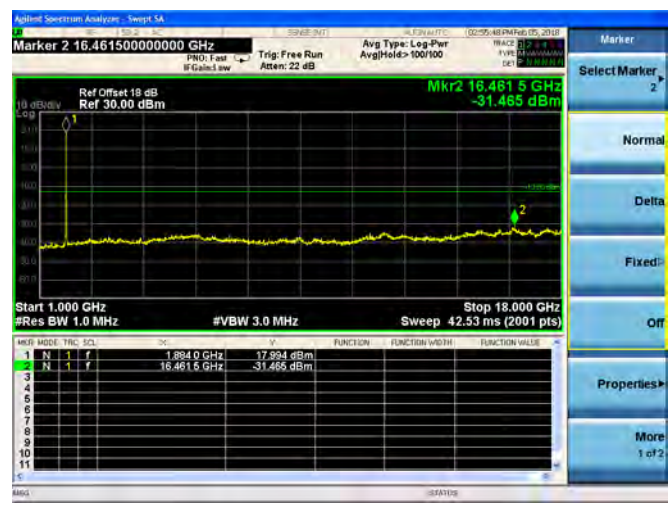

16QAM

LTE Band 2 3MHz BW Mid Channel

QPSK

16QAM

LTE Band 2 3MHz BW High Channel  
**QPSK**

**16QAM**

LTE Band 2 5MHz BW Low Channel

QPSK

16QAM

LTE Band 2 5MHz BW Mid Channel

QPSK

16QAM

LTE Band 2 5MHz BW High Channel  
QPSK

16QAM

LTE Band 2 10MHz BW Low Channel

QPSK

16QAM

LTE Band 2 10MHz BW Mid Channel

QPSK

16QAM

LTE Band 2 10MHz BW High Channel  
**QPSK**

**16QAM**

LTE Band 2 15MHz BW Low Channel

QPSK

16QAM

LTE Band 2 15MHz BW Mid Channel

QPSK

16QAM

LTE Band 2 15MHz BW High Channel

QPSK

16QAM

LTE Band 2 20MHz BW Low Channel