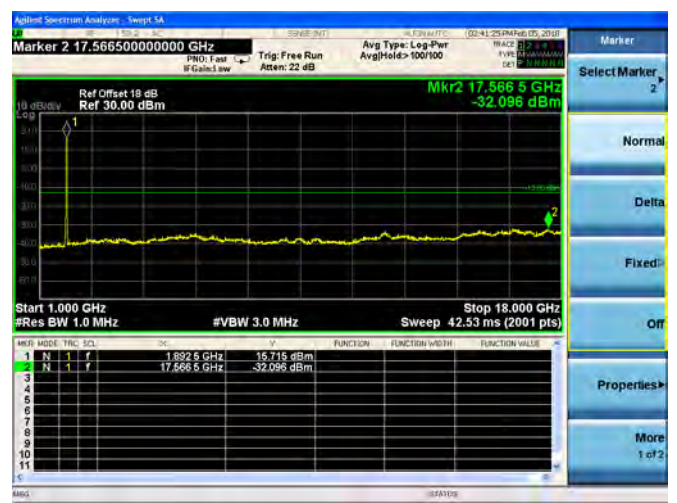

16QAM

LTE Band 2 15MHz BW Mid Channel

QPSK

16QAM

LTE Band 2 15MHz BW High Channel

QPSK

16QAM

LTE Band 2 20MHz BW Low Channel

QPSK

16QAM

LTE Band 2 20MHz BW Mid Channel

QPSK

16QAM

LTE Band 2 20MHz BW High Channel

QPSK

16QAM

LTE Band 4 1.4MHz BW Low Channel

QPSK

16QAM

LTE Band 4 1.4MHz BW Mid Channel

QPSK

16QAM

LTE Band 4 1.4MHz BW High Channel

QPSK