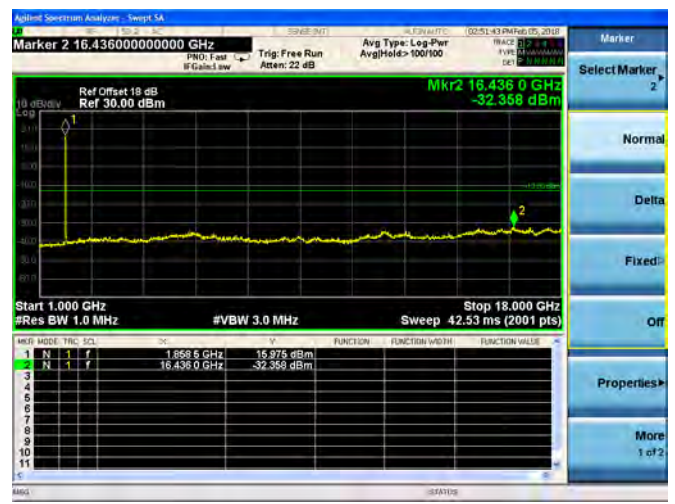

16QAM

LTE Band 2 5MHz BW Mid Channel

QPSK

16QAM

LTE Band 2 5MHz BW High Channel  
QPSK

16QAM

LTE Band 2 10MHz BW Low Channel

QPSK

16QAM

LTE Band 2 10MHz BW Mid Channel

QPSK

16QAM

LTE Band 2 10MHz BW High Channel  
**QPSK**

**16QAM**

LTE Band 2 15MHz BW Low Channel

QPSK

16QAM

LTE Band 2 15MHz BW Mid Channel

QPSK

16QAM

LTE Band 2 15MHz BW High Channel

QPSK

16QAM

LTE Band 2 20MHz BW Low Channel

QPSK

16QAM

LTE Band 2 20MHz BW Mid Channel

QPSK

16QAM

LTE Band 2 20MHz BW High Channel

QPSK

16QAM