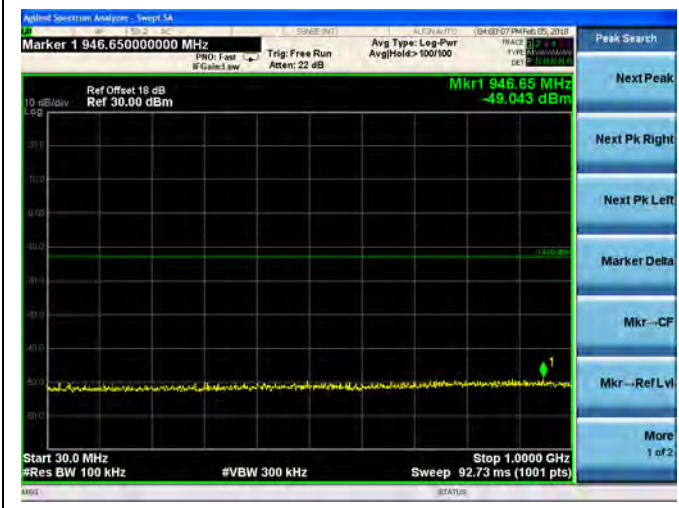

16QAM

LTE Band 4 5MHz BW Low Channel

QPSK

16QAM

LTE Band 4 5MHz BW Mid Channel

QPSK

16QAM

LTE Band 4 5MHz BW High Channel  
**QPSK**

**16QAM**

LTE Band 4 10MHz BW Low Channel

QPSK

16QAM

LTE Band 4 10MHz BW Mid Channel

QPSK

16QAM

LTE Band 4 10MHz BW High Channel