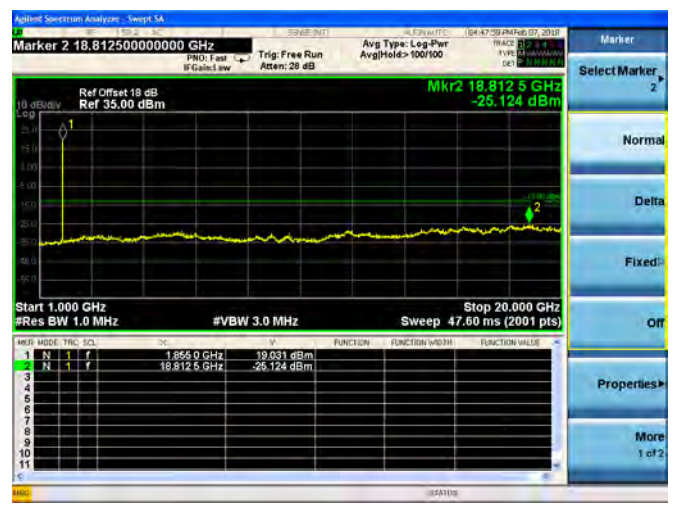

LTE Band 2 1.4MHz BW Mid Channel

QPSK

16QAM

LTE Band 2 1.4MHz BW High Channel

QPSK

16QAM

LTE Band 2 3MHz BW Low Channel

QPSK

16QAM

LTE Band 2 3MHz BW Mid Channel

QPSK

16QAM

LTE Band 2 3MHz BW High Channel  
**QPSK**

**16QAM**

LTE Band 2 5MHz BW Low Channel

QPSK

16QAM

LTE Band 2 5MHz BW Mid Channel

QPSK

16QAM

LTE Band 2 5MHz BW High Channel  
QPSK

16QAM

LTE Band 2 10MHz BW Low Channel

QPSK

16QAM

LTE Band 2 10MHz BW Mid Channel

QPSK

16QAM

LTE Band 2 10MHz BW High Channel  
**QPSK**

**16QAM**

LTE Band 2 15MHz BW Low Channel

QPSK