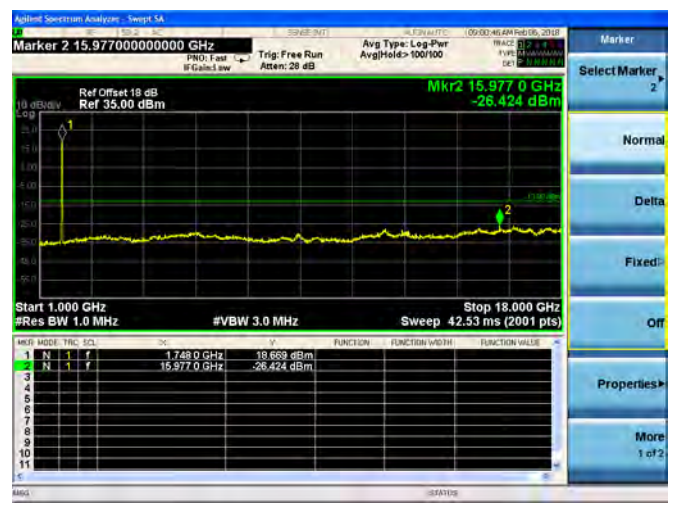

**16QAM**

LTE Band 4 10MHz BW Low Channel

QPSK

16QAM

LTE Band 4 10MHz BW Mid Channel

QPSK

16QAM

LTE Band 4 10MHz BW High Channel

QPSK

16QAM

LTE Band 4 15MHz BW Low Channel

QPSK

16QAM

LTE Band 4 15MHz BW Mid Channel

QPSK

16QAM

LTE Band 4 15MHz BW High Channel  
**QPSK**

**16QAM**

LTE Band 4 20MHz BW Low Channel

QPSK

16QAM

LTE Band 4 20MHz BW Mid Channel

QPSK

16QAM