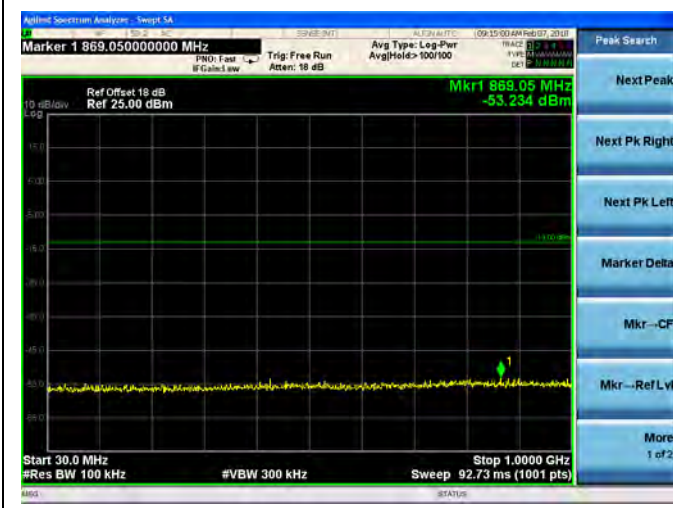

16QAM

LTE Band 7 10MHz BW High Channel

QPSK

16QAM

LTE Band 7 15MHz BW Low Channel

QPSK

16QAM

LTE Band 7 15MHz BW Mid Channel

QPSK

16QAM

LTE Band 7 15MHz BW High Channel

QPSK

16QAM

LTE Band 7 20MHz BW Low Channel

QPSK

16QAM

LTE Band 7 20MHz BW Mid Channel

QPSK

16QAM

LTE Band 7 20MHz BW High Channel

QPSK

16QAM

LTE Band 12 1.4MHz BW Low Channel

QPSK