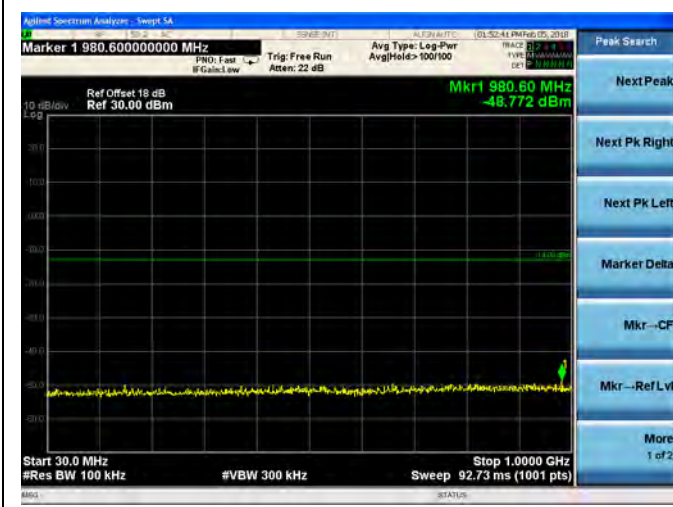

LTE Band 2 1.4MHz BW Mid Channel

QPSK

16QAM

LTE Band 2 1.4MHz BW High Channel

QPSK

16QAM

LTE Band 2 3MHz BW Low Channel

QPSK

16QAM

LTE Band 2 3MHz BW Mid Channel

QPSK

16QAM

LTE Band 2 3MHz BW High Channel  
**QPSK**

**16QAM**

LTE Band 2 5MHz BW Low Channel

QPSK

16QAM

LTE Band 2 5MHz BW Mid Channel

QPSK

16QAM

LTE Band 2 5MHz BW High Channel  
QPSK

16QAM

LTE Band 2 10MHz BW Low Channel

QPSK