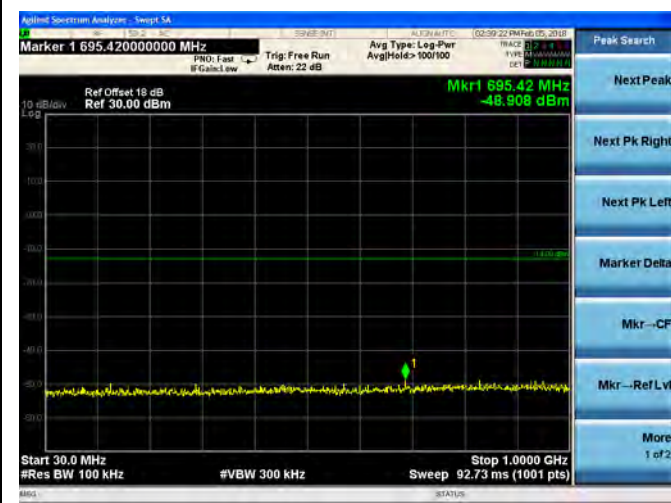

16QAM

LTE Band 2 15MHz BW Mid Channel

QPSK

16QAM

LTE Band 2 15MHz BW High Channel

QPSK

16QAM

LTE Band 2 20MHz BW Low Channel

QPSK

16QAM

LTE Band 2 20MHz BW Mid Channel

QPSK

16QAM

LTE Band 2 20MHz BW High Channel

QPSK

16QAM

LTE Band 4 1.4MHz BW Low Channel

QPSK

16QAM

LTE Band 4 1.4MHz BW Mid Channel

QPSK

16QAM

LTE Band 4 1.4MHz BW High Channel

QPSK