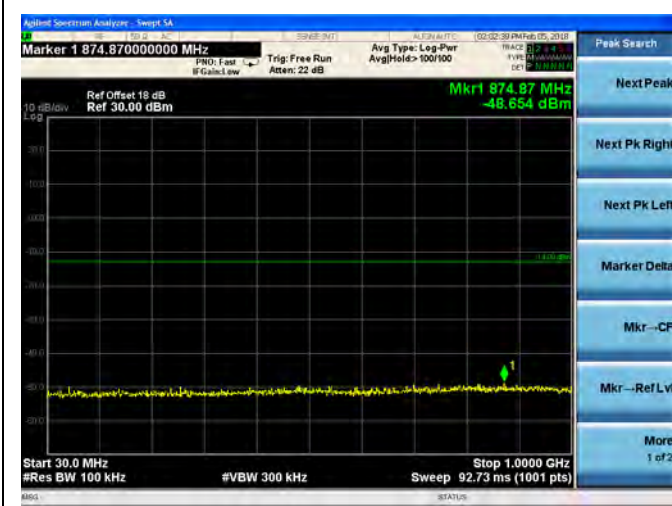

16QAM

LTE Band 2 3MHz BW Mid Channel

QPSK

16QAM

LTE Band 2 3MHz BW High Channel  
**QPSK**

**16QAM**

LTE Band 2 5MHz BW Low Channel

QPSK

16QAM

LTE Band 2 5MHz BW Mid Channel

QPSK

16QAM

LTE Band 2 5MHz BW High Channel  
QPSK

16QAM

LTE Band 2 10MHz BW Low Channel

QPSK

16QAM

LTE Band 2 10MHz BW Mid Channel

QPSK

16QAM

LTE Band 2 10MHz BW High Channel  
**QPSK**

**16QAM**

LTE Band 2 15MHz BW Low Channel

QPSK