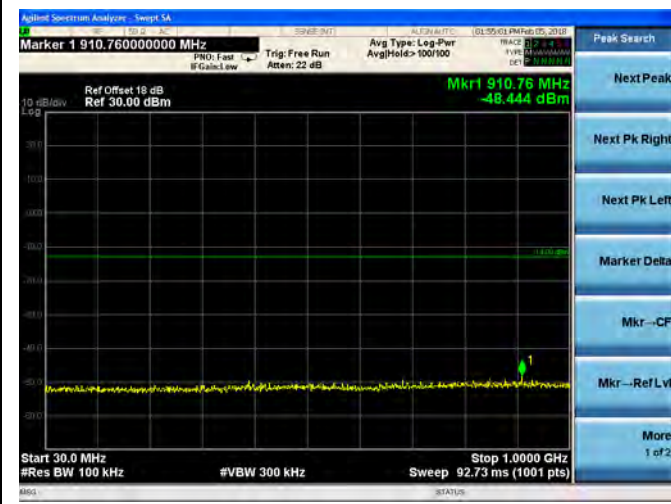

LTE Band 2 1.4MHz BW Mid Channel

QPSK

16QAM

LTE Band 2 1.4MHz BW High Channel

QPSK

16QAM

LTE Band 2 3MHz BW Low Channel

QPSK

16QAM

LTE Band 2 3MHz BW Mid Channel

QPSK

16QAM

LTE Band 2 3MHz BW High Channel  
**QPSK**

**16QAM**

LTE Band 2 5MHz BW Low Channel

QPSK

16QAM

LTE Band 2 5MHz BW Mid Channel

QPSK

16QAM

LTE Band 2 5MHz BW High Channel  
QPSK

16QAM

LTE Band 2 10MHz BW Low Channel

QPSK

16QAM

LTE Band 2 10MHz BW Mid Channel

QPSK

16QAM

LTE Band 2 10MHz BW High Channel  
**QPSK**

**16QAM**

LTE Band 2 15MHz BW Low Channel

QPSK