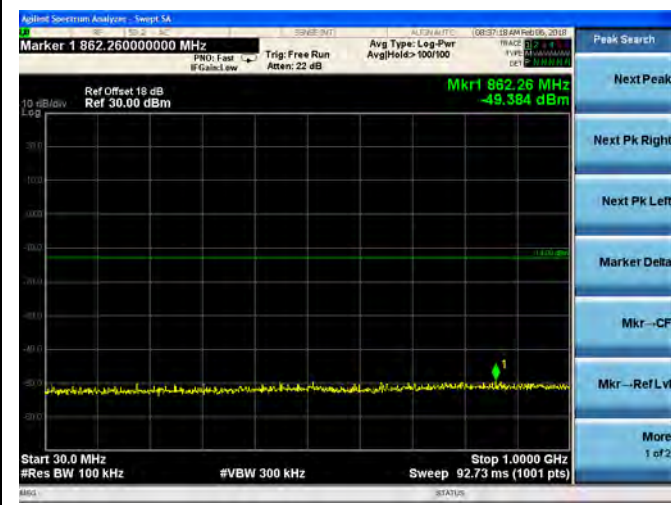

16QAM

LTE Band 4 5MHz BW Low Channel

QPSK

16QAM

LTE Band 4 5MHz BW Mid Channel

QPSK

16QAM

LTE Band 4 5MHz BW High Channel  
**QPSK**

**16QAM**

LTE Band 4 10MHz BW Low Channel

QPSK

16QAM

LTE Band 4 10MHz BW Mid Channel

QPSK

16QAM

LTE Band 4 10MHz BW High Channel

QPSK

16QAM

LTE Band 4 15MHz BW Low Channel

QPSK

16QAM

LTE Band 4 15MHz BW Mid Channel

QPSK

16QAM