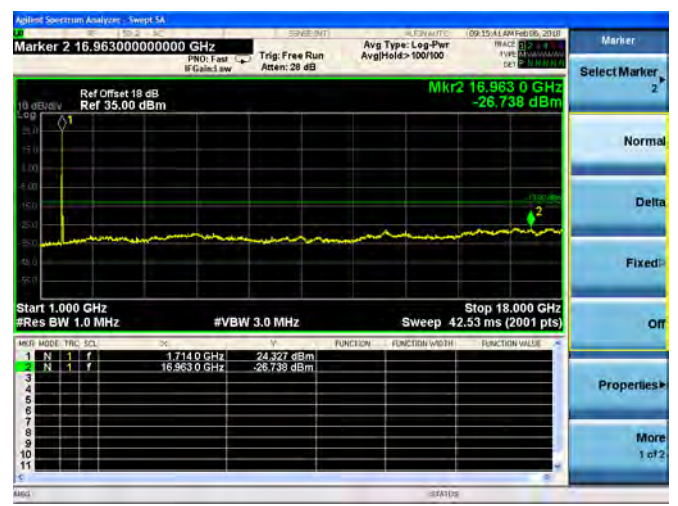

LTE Band 4 15MHz BW High Channel  
**QPSK**

**16QAM**

LTE Band 4 20MHz BW Low Channel

QPSK

16QAM

LTE Band 4 20MHz BW Mid Channel

QPSK

16QAM

LTE Band 4 20MHz BW High Channel

QPSK

16QAM

LTE Band 7 5MHz BW Low Channel

QPSK

16QAM

LTE Band 7 5MHz BW Mid Channel

QPSK