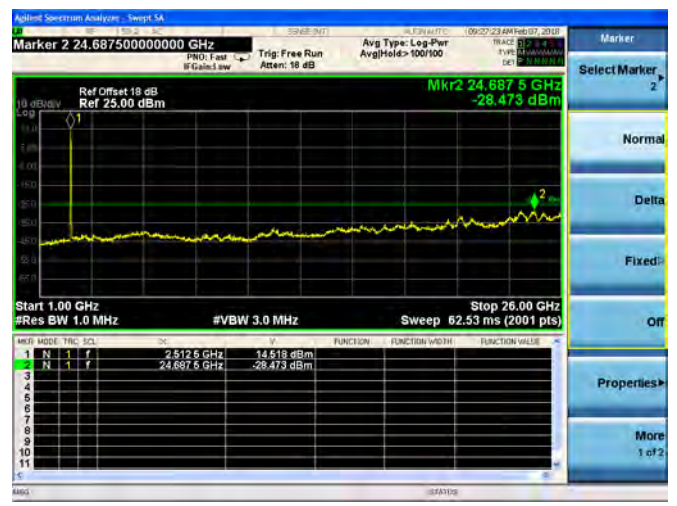

16QAM

LTE Band 7 10MHz BW High Channel

QPSK

16QAM

LTE Band 7 15MHz BW Low Channel

QPSK

16QAM

LTE Band 7 15MHz BW Mid Channel

QPSK

16QAM

LTE Band 7 15MHz BW High Channel

QPSK

16QAM

LTE Band 7 20MHz BW Low Channel

QPSK

16QAM

LTE Band 7 20MHz BW Mid Channel

QPSK

16QAM

LTE Band 7 20MHz BW High Channel

QPSK

16QAM

LTE Band 12 1.4MHz BW Low Channel

QPSK