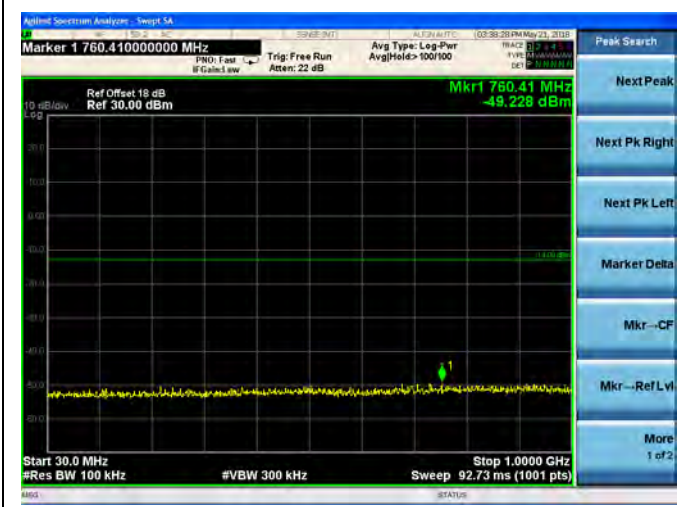

16QAM

LTE Band 2 15MHz BW Mid Channel

QPSK

16QAM

LTE Band 2 15MHz BW High Channel

QPSK

16QAM

LTE Band 2 20MHz BW Low Channel

QPSK

16QAM

LTE Band 2 20MHz BW Mid Channel

QPSK

16QAM

LTE Band 2 20MHz BW High Channel

QPSK

16QAM

LTE Band 4 1.4MHz BW Low Channel

QPSK

16QAM

LTE Band 4 1.4MHz BW Mid Channel

QPSK

16QAM

LTE Band 4 1.4MHz BW High Channel

QPSK