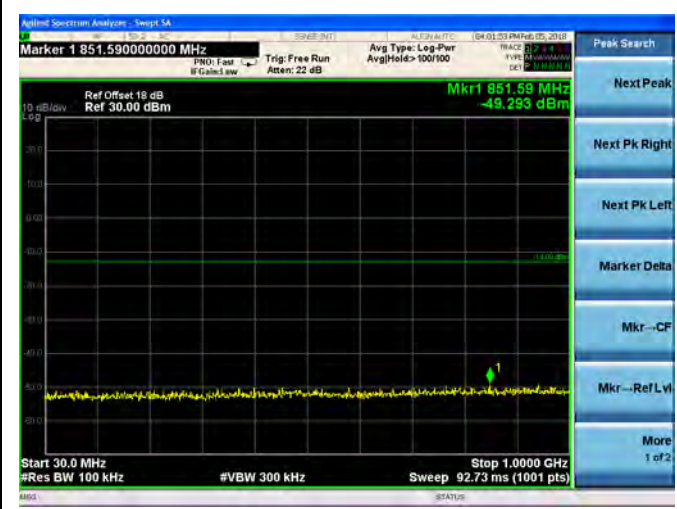

LTE Band 4 1.4MHz BW Low Channel

QPSK

16QAM

LTE Band 4 1.4MHz BW Mid Channel

QPSK

16QAM

LTE Band 4 1.4MHz BW High Channel

QPSK

16QAM

LTE Band 4 3MHz BW Low Channel

QPSK

16QAM

LTE Band 4 3MHz BW Mid Channel

QPSK

16QAM

LTE Band 4 3MHz BW High Channel  
QPSK

16QAM

LTE Band 4 5MHz BW Low Channel

QPSK

16QAM

LTE Band 4 5MHz BW Mid Channel

QPSK

16QAM

LTE Band 4 5MHz BW High Channel  
**QPSK**