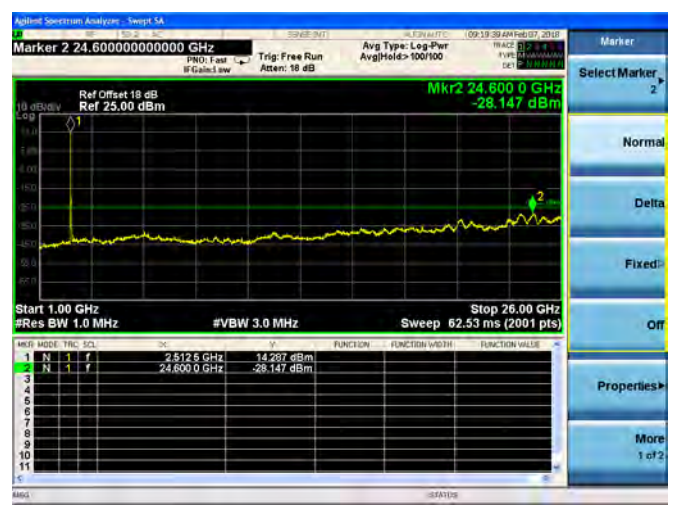

16QAM

LTE Band 7 5MHz BW High Channel  
**QPSK**

**16QAM**

LTE Band 7 10MHz BW Low Channel

QPSK

16QAM

LTE Band 7 10MHz BW Mid Channel

QPSK

16QAM

LTE Band 7 10MHz BW High Channel

QPSK

16QAM

LTE Band 7 15MHz BW Low Channel

QPSK

16QAM

LTE Band 7 15MHz BW Mid Channel

QPSK

16QAM

LTE Band 7 15MHz BW High Channel

QPSK

16QAM

LTE Band 7 20MHz BW Low Channel

QPSK

16QAM