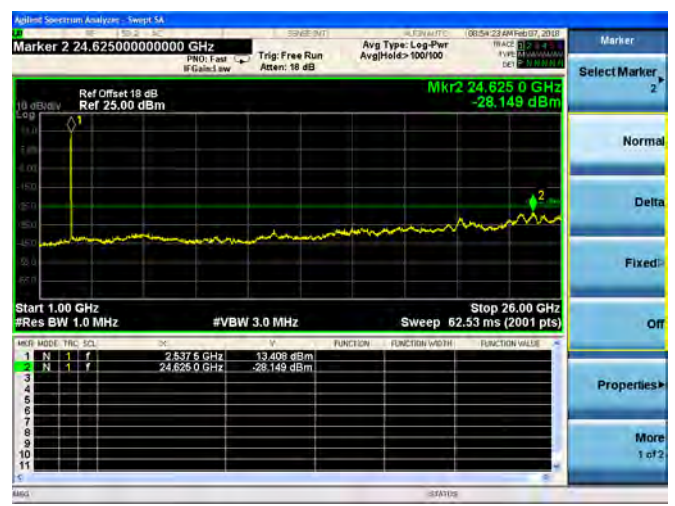

LTE Band 4 20MHz BW High Channel

QPSK

16QAM

LTE Band 7 5MHz BW Low Channel

QPSK

16QAM

LTE Band 7 5MHz BW Mid Channel

QPSK

16QAM

LTE Band 7 5MHz BW High Channel  
**QPSK**

**16QAM**

LTE Band 7 10MHz BW Low Channel

QPSK

16QAM

LTE Band 7 10MHz BW Mid Channel

QPSK

16QAM

LTE Band 7 10MHz BW High Channel

QPSK

16QAM

LTE Band 7 15MHz BW Low Channel

QPSK

16QAM

LTE Band 7 15MHz BW Mid Channel