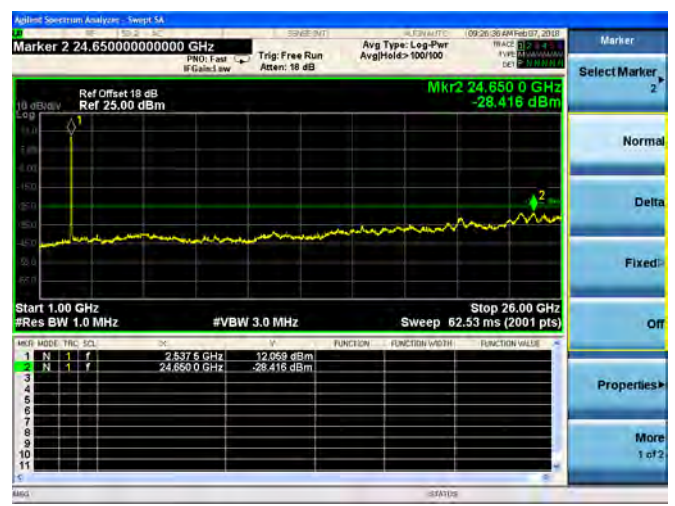

16QAM

LTE Band 7 10MHz BW High Channel

QPSK

16QAM

LTE Band 7 15MHz BW Low Channel

QPSK

16QAM

LTE Band 7 15MHz BW Mid Channel

QPSK

16QAM

LTE Band 7 15MHz BW High Channel

QPSK

16QAM

LTE Band 7 20MHz BW Low Channel

QPSK

16QAM

LTE Band 7 20MHz BW Mid Channel

QPSK

16QAM

LTE Band 7 20MHz BW High Channel

QPSK

16QAM

LTE Band 12 1.4MHz BW Low Channel

QPSK