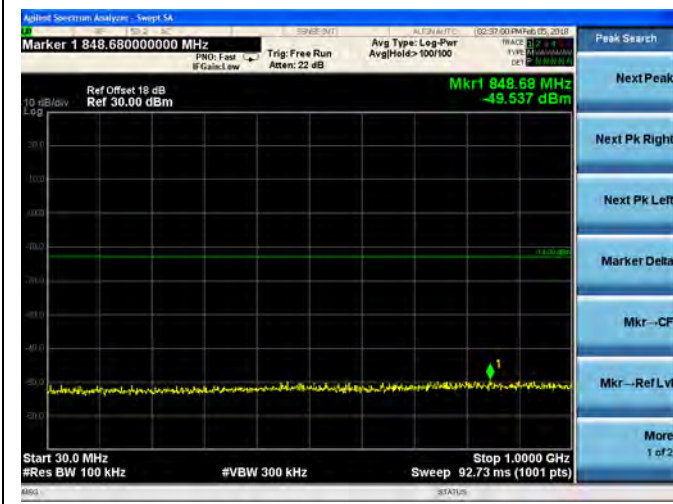

16QAM

LTE Band 2 10MHz BW Mid Channel

QPSK

16QAM

LTE Band 2 10MHz BW High Channel  
**QPSK**

**16QAM**

LTE Band 2 15MHz BW Low Channel

QPSK

16QAM

LTE Band 2 15MHz BW Mid Channel

QPSK

16QAM

LTE Band 2 15MHz BW High Channel

QPSK

16QAM

LTE Band 2 20MHz BW Low Channel

QPSK

16QAM

LTE Band 2 20MHz BW Mid Channel

QPSK

16QAM

LTE Band 2 20MHz BW High Channel

QPSK

16QAM