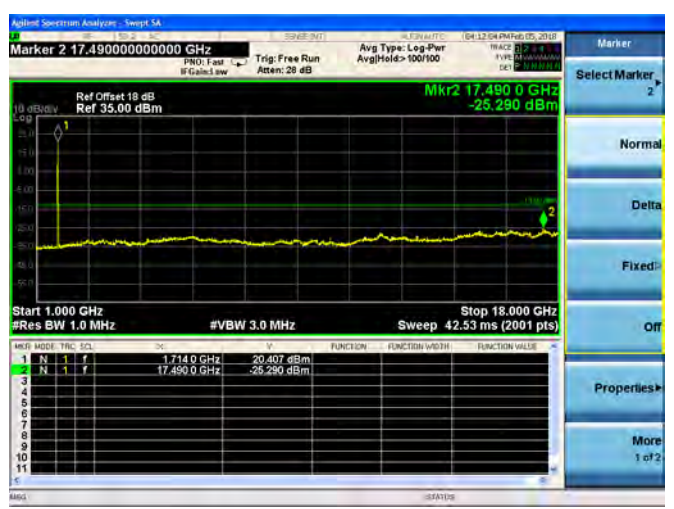

16QAM

LTE Band 4 3MHz BW Low Channel

QPSK

16QAM

LTE Band 4 3MHz BW Mid Channel

QPSK

16QAM

LTE Band 4 3MHz BW High Channel  
QPSK

16QAM

LTE Band 4 5MHz BW Low Channel

QPSK

16QAM

LTE Band 4 5MHz BW Mid Channel

QPSK

16QAM

LTE Band 4 5MHz BW High Channel  
**QPSK**

**16QAM**

LTE Band 4 10MHz BW Low Channel

QPSK

16QAM

LTE Band 4 10MHz BW Mid Channel

QPSK

16QAM

LTE Band 4 10MHz BW High Channel