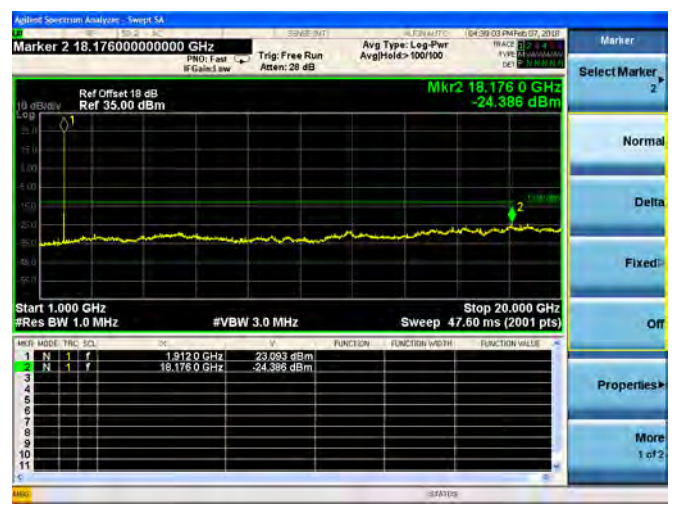

LTE Band 2 1.4MHz BW Mid Channel

QPSK

16QAM

LTE Band 2 1.4MHz BW High Channel

QPSK

16QAM

LTE Band 2 3MHz BW Low Channel

QPSK

16QAM

LTE Band 2 3MHz BW Mid Channel

QPSK

16QAM

LTE Band 2 3MHz BW High Channel  
**QPSK**

**16QAM**

LTE Band 2 5MHz BW Low Channel

QPSK

16QAM

LTE Band 2 5MHz BW Mid Channel

QPSK

16QAM

LTE Band 2 5MHz BW High Channel  
QPSK

16QAM

LTE Band 2 10MHz BW Low Channel

QPSK