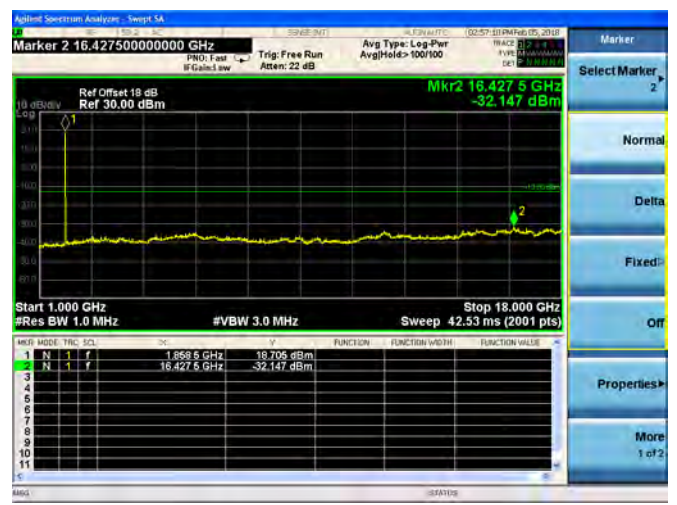

16QAM

LTE Band 2 3MHz BW Mid Channel

QPSK

16QAM

LTE Band 2 3MHz BW High Channel  
**QPSK**

**16QAM**

LTE Band 2 5MHz BW Low Channel

QPSK

16QAM

LTE Band 2 5MHz BW Mid Channel

QPSK

16QAM

LTE Band 2 5MHz BW High Channel  
QPSK

16QAM

LTE Band 2 10MHz BW Low Channel

QPSK

16QAM

LTE Band 2 10MHz BW Mid Channel

QPSK

16QAM

LTE Band 2 10MHz BW High Channel  
**QPSK**

**16QAM**

LTE Band 2 15MHz BW Low Channel

QPSK

16QAM

LTE Band 2 15MHz BW Mid Channel

QPSK

16QAM

LTE Band 2 15MHz BW High Channel

QPSK

16QAM

LTE Band 2 20MHz BW Low Channel