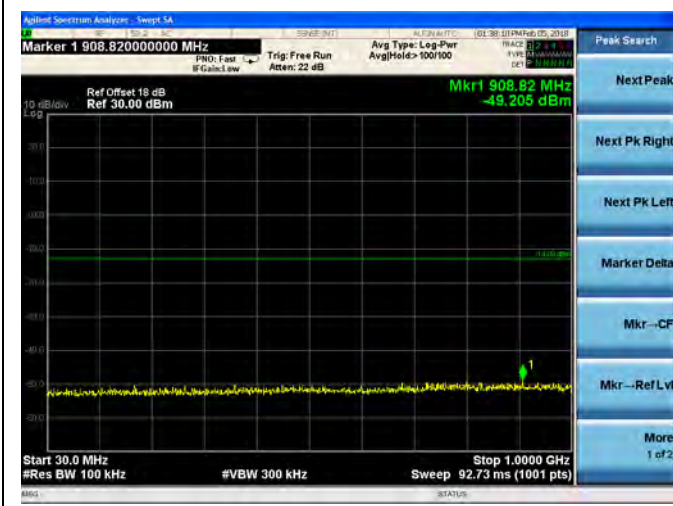

LTE Band 2 1.4MHz BW Mid Channel

QPSK

16QAM

LTE Band 2 1.4MHz BW High Channel

QPSK

16QAM

LTE Band 2 3MHz BW Low Channel

QPSK

16QAM

LTE Band 2 3MHz BW Mid Channel

QPSK

16QAM

LTE Band 2 3MHz BW High Channel  
**QPSK**

**16QAM**

LTE Band 2 5MHz BW Low Channel

QPSK

16QAM

LTE Band 2 5MHz BW Mid Channel

QPSK

16QAM

LTE Band 2 5MHz BW High Channel  
QPSK

16QAM

LTE Band 2 10MHz BW Low Channel

QPSK