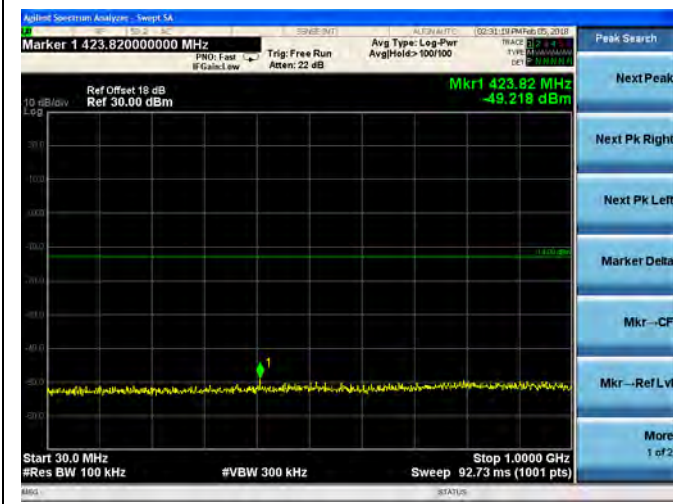

16QAM

LTE Band 2 5MHz BW Mid Channel

QPSK

16QAM

LTE Band 2 5MHz BW High Channel  
QPSK

16QAM

LTE Band 2 10MHz BW Low Channel

QPSK

16QAM

LTE Band 2 10MHz BW Mid Channel

QPSK

16QAM

LTE Band 2 10MHz BW High Channel  
**QPSK**

**16QAM**

LTE Band 2 15MHz BW Low Channel

QPSK

16QAM

LTE Band 2 15MHz BW Mid Channel

QPSK

16QAM

LTE Band 2 15MHz BW High Channel

QPSK

16QAM

LTE Band 2 20MHz BW Low Channel