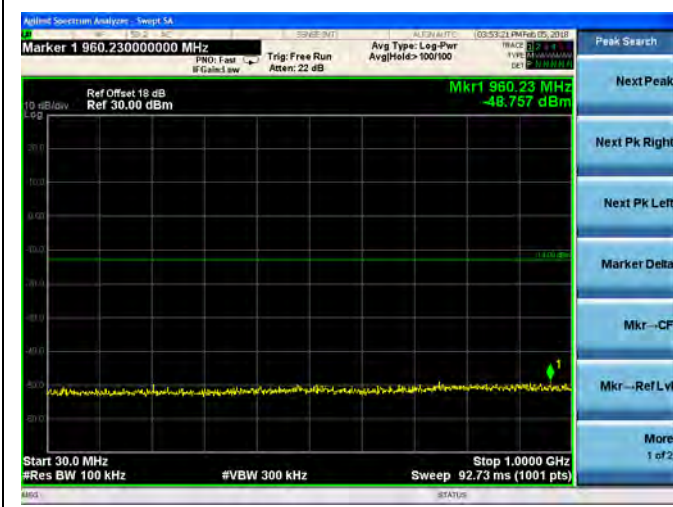

QPSK

16QAM

LTE Band 2 20MHz BW Mid Channel

QPSK

16QAM

LTE Band 2 20MHz BW High Channel

QPSK

16QAM

LTE Band 4 1.4MHz BW Low Channel

QPSK

16QAM

LTE Band 4 1.4MHz BW Mid Channel

QPSK

16QAM

LTE Band 4 1.4MHz BW High Channel

QPSK

16QAM

LTE Band 4 3MHz BW Low Channel

QPSK

16QAM

LTE Band 4 3MHz BW Mid Channel

QPSK

16QAM

LTE Band 4 3MHz BW High Channel  
QPSK