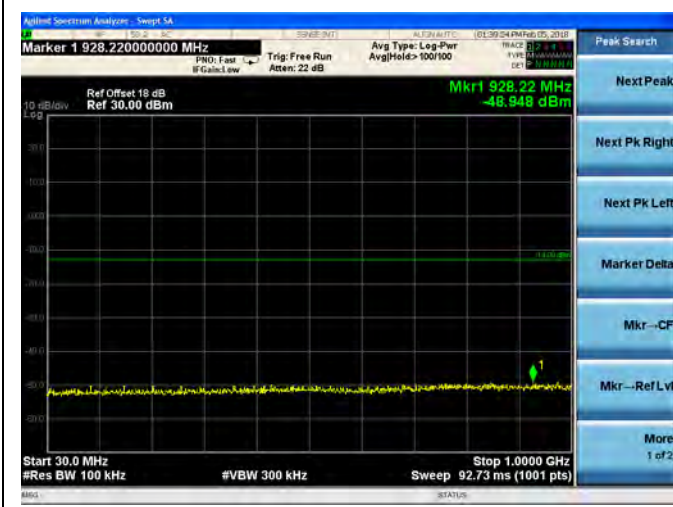

LTE Band 2 1.4MHz BW Mid Channel

QPSK

16QAM

LTE Band 2 1.4MHz BW High Channel

QPSK

16QAM

LTE Band 2 3MHz BW Low Channel

QPSK

16QAM

LTE Band 2 3MHz BW Mid Channel

QPSK

16QAM

LTE Band 2 3MHz BW High Channel  
**QPSK**

**16QAM**

LTE Band 2 5MHz BW Low Channel

QPSK

16QAM

LTE Band 2 5MHz BW Mid Channel

QPSK

16QAM

LTE Band 2 5MHz BW High Channel  
QPSK

16QAM

LTE Band 2 10MHz BW Low Channel

QPSK