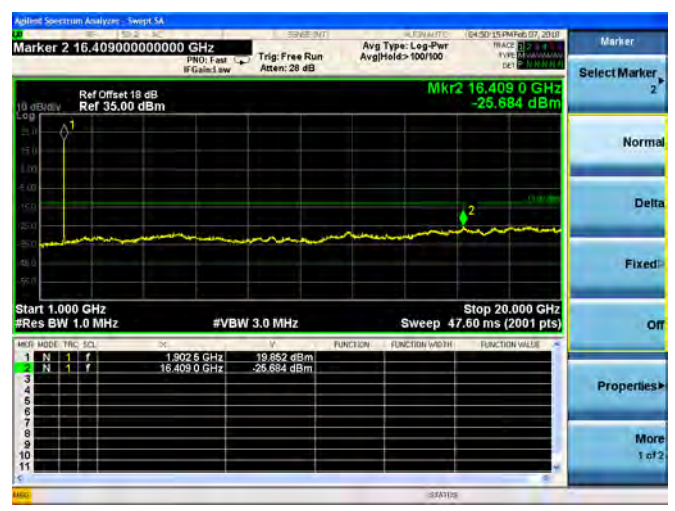

16QAM

LTE Band 2 3MHz BW Mid Channel

QPSK

16QAM

LTE Band 2 3MHz BW High Channel  
**QPSK**

**16QAM**

LTE Band 2 5MHz BW Low Channel

QPSK

16QAM

LTE Band 2 5MHz BW Mid Channel

QPSK

16QAM

LTE Band 2 5MHz BW High Channel  
QPSK

16QAM

LTE Band 2 10MHz BW Low Channel

QPSK

16QAM

LTE Band 2 10MHz BW Mid Channel

QPSK

16QAM

LTE Band 2 10MHz BW High Channel  
**QPSK**

**16QAM**

LTE Band 2 15MHz BW Low Channel

QPSK