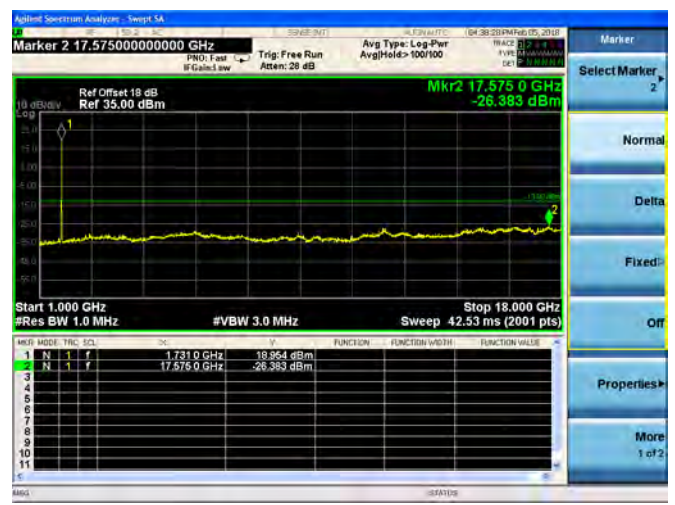

**16QAM**

LTE Band 4 10MHz BW Low Channel

QPSK

16QAM

LTE Band 4 10MHz BW Mid Channel

QPSK

16QAM

LTE Band 4 10MHz BW High Channel

QPSK

16QAM

LTE Band 4 15MHz BW Low Channel

QPSK

16QAM

LTE Band 4 15MHz BW Mid Channel

QPSK

16QAM