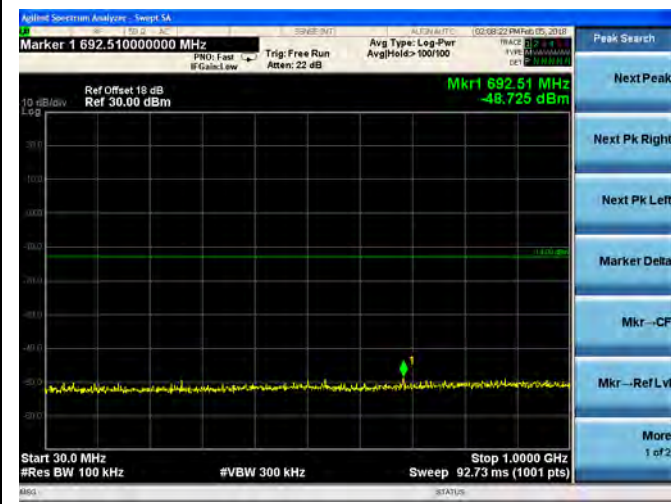

LTE Band 2 1.4MHz BW Mid Channel

QPSK

16QAM

LTE Band 2 1.4MHz BW High Channel

QPSK

16QAM

LTE Band 2 3MHz BW Low Channel

QPSK

16QAM

LTE Band 2 3MHz BW Mid Channel

QPSK

16QAM

LTE Band 2 3MHz BW High Channel  
**QPSK**

**16QAM**

LTE Band 2 5MHz BW Low Channel

QPSK

16QAM

LTE Band 2 5MHz BW Mid Channel

QPSK

16QAM

LTE Band 2 5MHz BW High Channel  
QPSK

16QAM

LTE Band 2 10MHz BW Low Channel

QPSK

16QAM

LTE Band 2 10MHz BW Mid Channel

QPSK

16QAM

LTE Band 2 10MHz BW High Channel  
**QPSK**

**16QAM**

LTE Band 2 15MHz BW Low Channel

QPSK