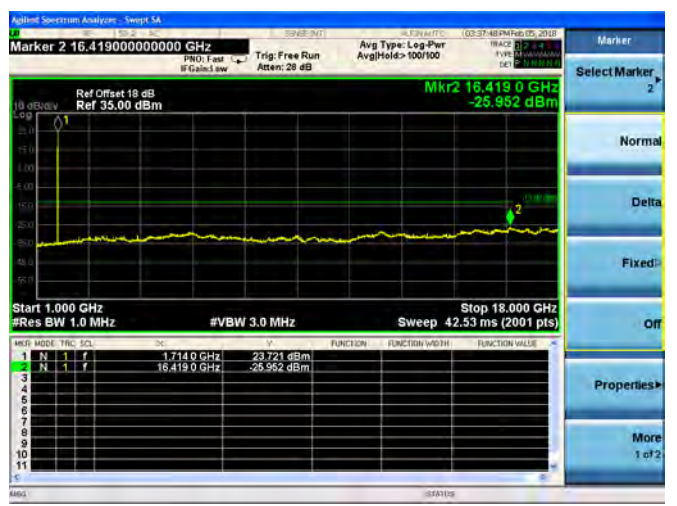

16QAM

LTE Band 2 15MHz BW Mid Channel

QPSK

16QAM

LTE Band 2 15MHz BW High Channel

QPSK

16QAM

LTE Band 2 20MHz BW Low Channel

QPSK

16QAM

LTE Band 2 20MHz BW Mid Channel

QPSK

16QAM

LTE Band 2 20MHz BW High Channel

QPSK

16QAM

LTE Band 4 1.4MHz BW Low Channel

QPSK

16QAM

LTE Band 4 1.4MHz BW Mid Channel

QPSK

16QAM

LTE Band 4 1.4MHz BW High Channel

QPSK