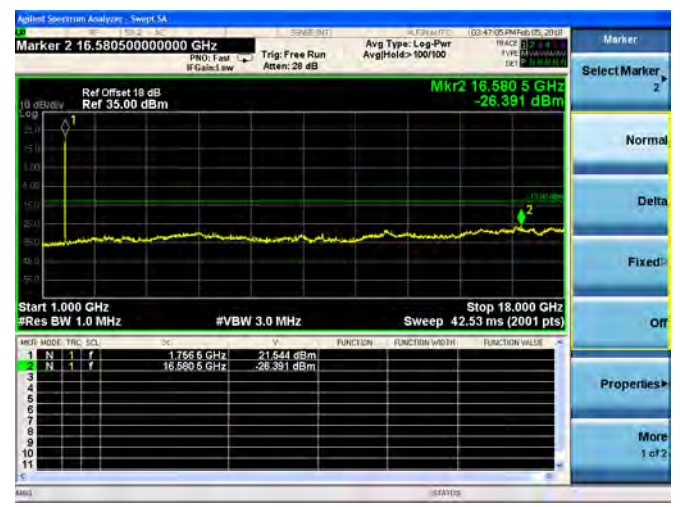

LTE Band 4 1.4MHz BW Low Channel

QPSK

16QAM

LTE Band 4 1.4MHz BW Mid Channel

QPSK

16QAM

LTE Band 4 1.4MHz BW High Channel

QPSK

16QAM

LTE Band 4 3MHz BW Low Channel

QPSK

16QAM

LTE Band 4 3MHz BW Mid Channel

QPSK

16QAM

LTE Band 4 3MHz BW High Channel  
QPSK

16QAM

LTE Band 4 5MHz BW Low Channel

QPSK

16QAM

LTE Band 4 5MHz BW Mid Channel

QPSK

16QAM

LTE Band 4 5MHz BW High Channel  
**QPSK**