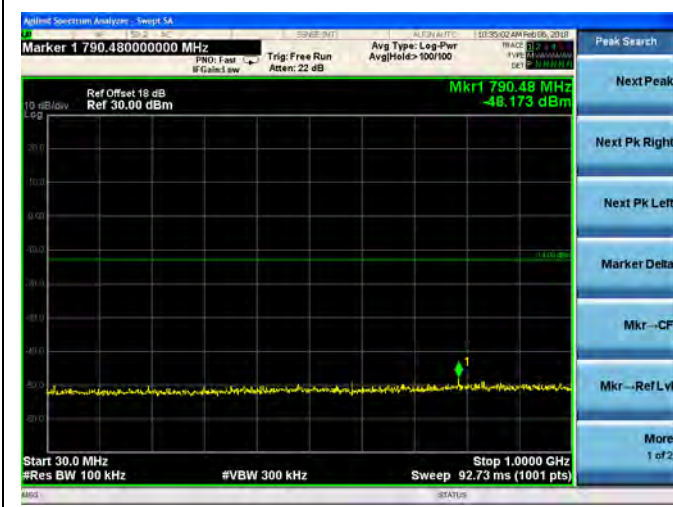

LTE Band 4 15MHz BW High Channel  
**QPSK**

**16QAM**

LTE Band 4 20MHz BW Low Channel

QPSK

16QAM

LTE Band 4 20MHz BW Mid Channel

QPSK

16QAM

LTE Band 4 20MHz BW High Channel

QPSK

16QAM

LTE Band 7 5MHz BW Low Channel

QPSK

16QAM

LTE Band 7 5MHz BW Mid Channel

QPSK

16QAM

LTE Band 7 5MHz BW High Channel  
**QPSK**

**16QAM**

LTE Band 7 10MHz BW Low Channel

QPSK

16QAM

LTE Band 7 10MHz BW Mid Channel

QPSK