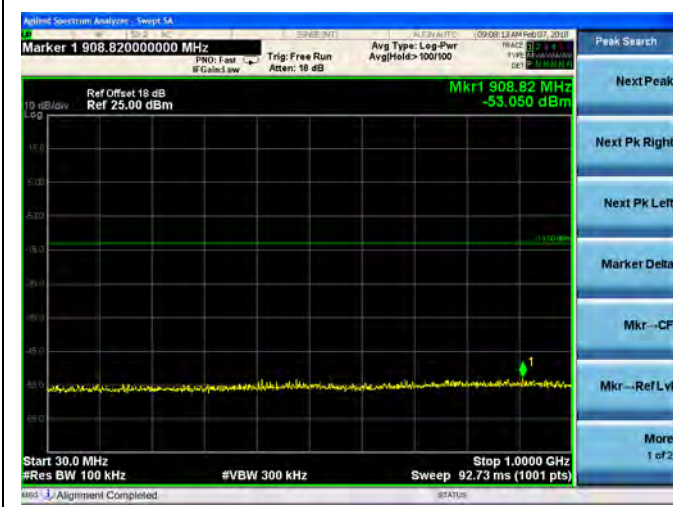

LTE Band 4 20MHz BW High Channel

QPSK

16QAM

LTE Band 7 5MHz BW Low Channel

QPSK

16QAM

LTE Band 7 5MHz BW Mid Channel

QPSK

16QAM

LTE Band 7 5MHz BW High Channel  
**QPSK**

**16QAM**

LTE Band 7 10MHz BW Low Channel

QPSK

16QAM

LTE Band 7 10MHz BW Mid Channel

QPSK

16QAM

LTE Band 7 10MHz BW High Channel

QPSK

16QAM

LTE Band 7 15MHz BW Low Channel

QPSK

16QAM

LTE Band 7 15MHz BW Mid Channel