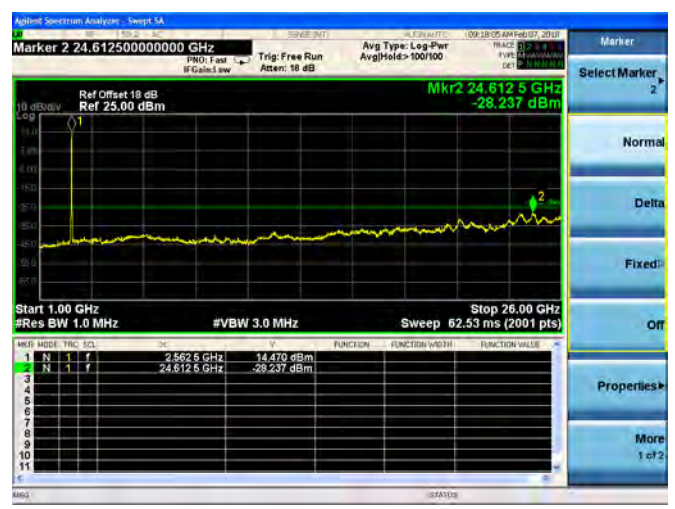

16QAM

LTE Band 7 10MHz BW High Channel

QPSK

16QAM

LTE Band 7 15MHz BW Low Channel

QPSK

16QAM

LTE Band 7 15MHz BW Mid Channel

QPSK

16QAM

LTE Band 7 15MHz BW High Channel

QPSK

16QAM

LTE Band 7 20MHz BW Low Channel

QPSK

16QAM

LTE Band 7 20MHz BW Mid Channel

QPSK

16QAM

LTE Band 7 20MHz BW High Channel

QPSK

16QAM

LTE Band 12 1.4MHz BW Low Channel

QPSK