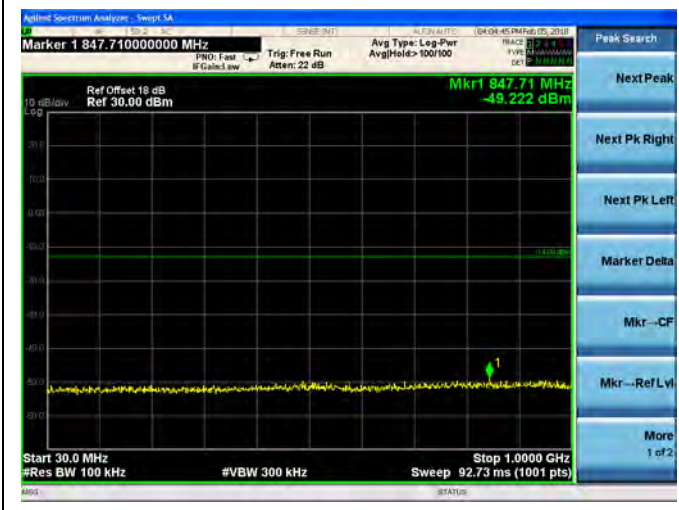

16QAM

LTE Band 4 5MHz BW Low Channel

QPSK

16QAM

LTE Band 4 5MHz BW Mid Channel

QPSK

16QAM

LTE Band 4 5MHz BW High Channel  
**QPSK**

**16QAM**

LTE Band 4 10MHz BW Low Channel

QPSK

16QAM

LTE Band 4 10MHz BW Mid Channel

QPSK

16QAM

LTE Band 4 10MHz BW High Channel