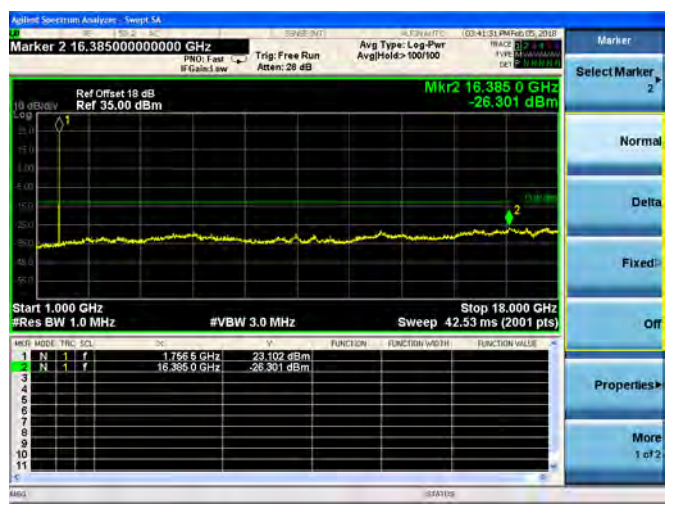

QPSK

16QAM

LTE Band 2 20MHz BW Mid Channel

QPSK

16QAM

LTE Band 2 20MHz BW High Channel

QPSK

16QAM

LTE Band 4 1.4MHz BW Low Channel

QPSK

16QAM

LTE Band 4 1.4MHz BW Mid Channel

QPSK

16QAM

LTE Band 4 1.4MHz BW High Channel

QPSK

16QAM

LTE Band 4 3MHz BW Low Channel

QPSK

16QAM

LTE Band 4 3MHz BW Mid Channel

QPSK

16QAM

LTE Band 4 3MHz BW High Channel  
QPSK