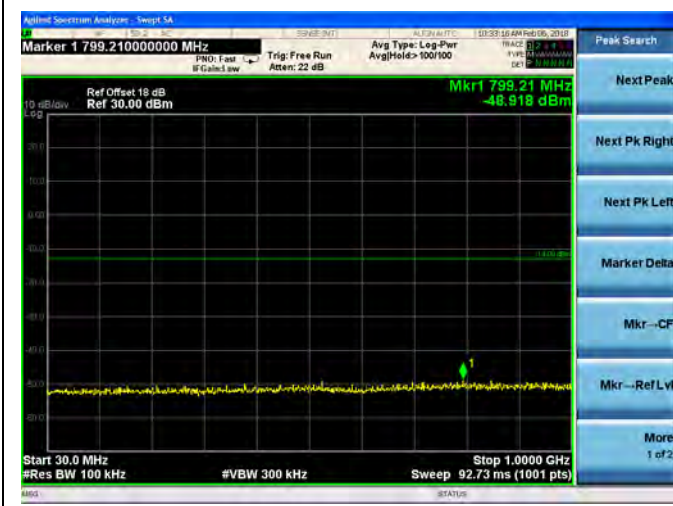

LTE Band 4 15MHz BW High Channel  
**QPSK**

**16QAM**

LTE Band 4 20MHz BW Low Channel

QPSK

16QAM

LTE Band 4 20MHz BW Mid Channel

QPSK

16QAM

LTE Band 4 20MHz BW High Channel

QPSK

16QAM

LTE Band 7 5MHz BW Low Channel

QPSK

16QAM

LTE Band 7 5MHz BW Mid Channel

QPSK

16QAM

LTE Band 7 5MHz BW High Channel  
**QPSK**

**16QAM**

LTE Band 7 10MHz BW Low Channel

QPSK

16QAM

LTE Band 7 10MHz BW Mid Channel

QPSK