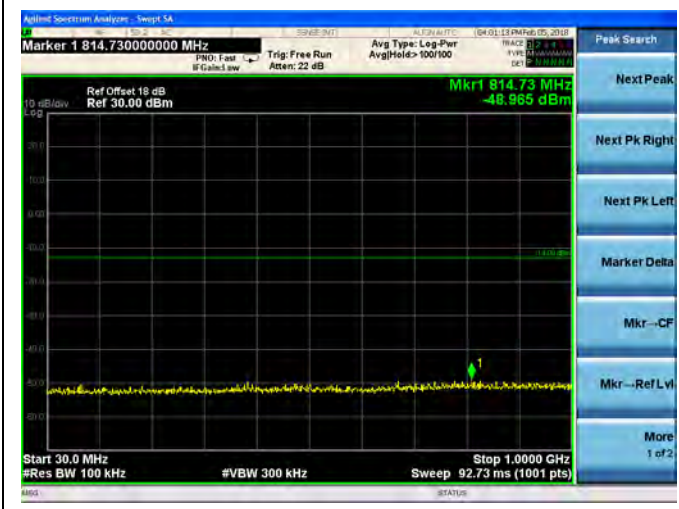

16QAM

LTE Band 4 5MHz BW Low Channel

QPSK

16QAM

LTE Band 4 5MHz BW Mid Channel

QPSK

16QAM

LTE Band 4 5MHz BW High Channel  
**QPSK**

**16QAM**

LTE Band 4 10MHz BW Low Channel

QPSK

16QAM

LTE Band 4 10MHz BW Mid Channel

QPSK

16QAM

LTE Band 4 10MHz BW High Channel