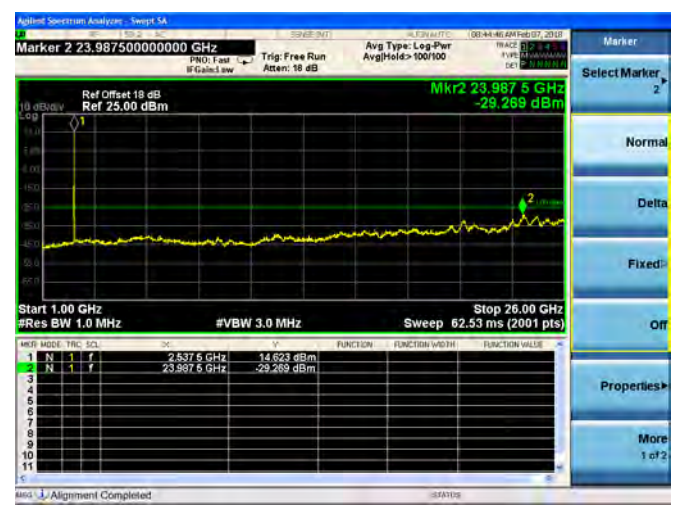

LTE Band 4 15MHz BW High Channel  
**QPSK**

**16QAM**

LTE Band 4 20MHz BW Low Channel

QPSK

16QAM

LTE Band 4 20MHz BW Mid Channel

QPSK

16QAM

LTE Band 4 20MHz BW High Channel

QPSK

16QAM

LTE Band 7 5MHz BW Low Channel

QPSK

16QAM

LTE Band 7 5MHz BW Mid Channel

QPSK

16QAM

LTE Band 7 5MHz BW High Channel  
**QPSK**

**16QAM**

LTE Band 7 10MHz BW Low Channel

QPSK

16QAM

LTE Band 7 10MHz BW Mid Channel

QPSK