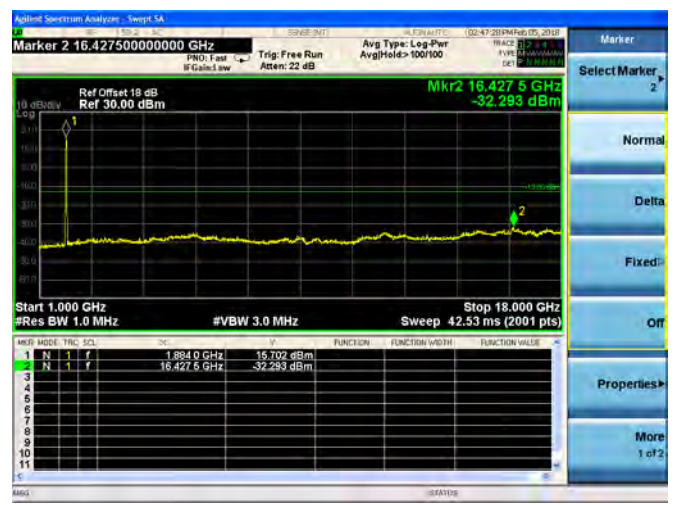

16QAM

LTE Band 2 15MHz BW Mid Channel

QPSK

16QAM

LTE Band 2 15MHz BW High Channel

QPSK

16QAM

LTE Band 2 20MHz BW Low Channel

QPSK

16QAM

LTE Band 2 20MHz BW Mid Channel

QPSK

16QAM

LTE Band 2 20MHz BW High Channel

QPSK

16QAM

LTE Band 4 1.4MHz BW Low Channel

QPSK

16QAM

LTE Band 4 1.4MHz BW Mid Channel

QPSK

16QAM

LTE Band 4 1.4MHz BW High Channel

QPSK