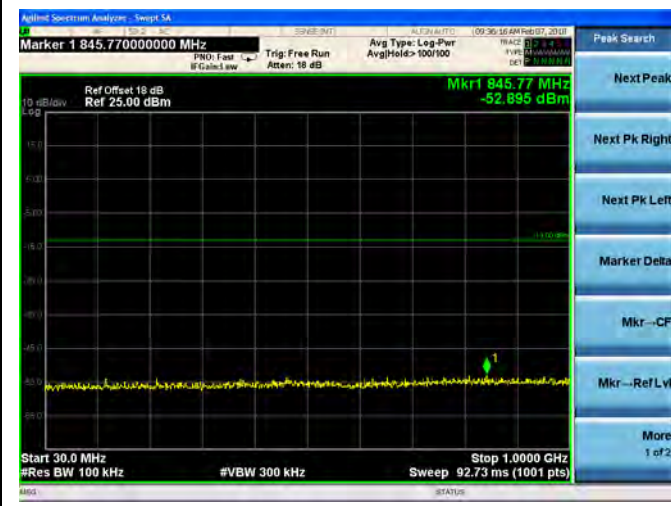

QPSK

16QAM

LTE Band 7 15MHz BW High Channel

QPSK

16QAM

LTE Band 7 20MHz BW Low Channel

QPSK

16QAM

LTE Band 7 20MHz BW Mid Channel

QPSK

16QAM

LTE Band 7 20MHz BW High Channel

QPSK

16QAM

LTE Band 12 1.4MHz BW Low Channel

QPSK