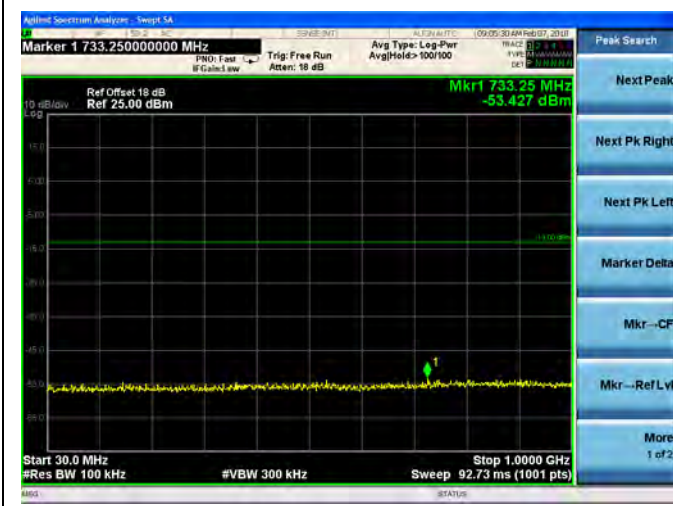

LTE Band 4 20MHz BW High Channel

QPSK

16QAM

LTE Band 7 5MHz BW Low Channel

QPSK

16QAM

LTE Band 7 5MHz BW Mid Channel

QPSK

16QAM

LTE Band 7 5MHz BW High Channel  
**QPSK**

**16QAM**

LTE Band 7 10MHz BW Low Channel

QPSK

16QAM

LTE Band 7 10MHz BW Mid Channel

QPSK

16QAM

LTE Band 7 10MHz BW High Channel

QPSK

16QAM

LTE Band 7 15MHz BW Low Channel

QPSK

16QAM

LTE Band 7 15MHz BW Mid Channel