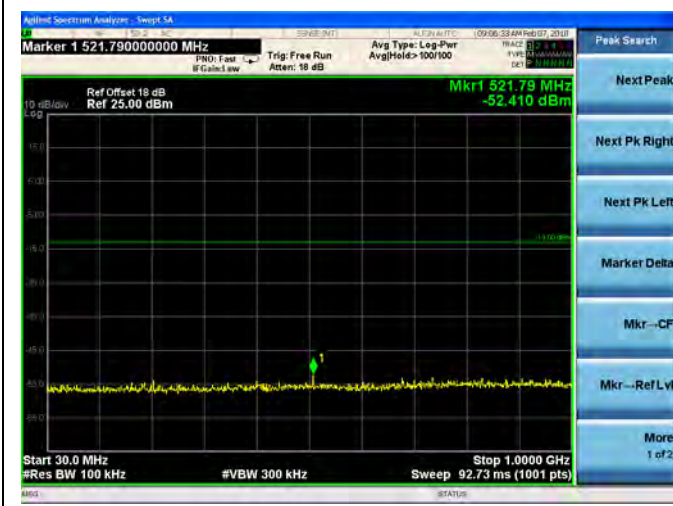

LTE Band 4 20MHz BW High Channel

QPSK

16QAM

LTE Band 7 5MHz BW Low Channel

QPSK

16QAM

LTE Band 7 5MHz BW Mid Channel

QPSK

16QAM

LTE Band 7 5MHz BW High Channel  
**QPSK**

**16QAM**

LTE Band 7 10MHz BW Low Channel

QPSK

16QAM

LTE Band 7 10MHz BW Mid Channel

QPSK

16QAM

LTE Band 7 10MHz BW High Channel

QPSK

16QAM

LTE Band 7 15MHz BW Low Channel

QPSK

16QAM

LTE Band 7 15MHz BW Mid Channel