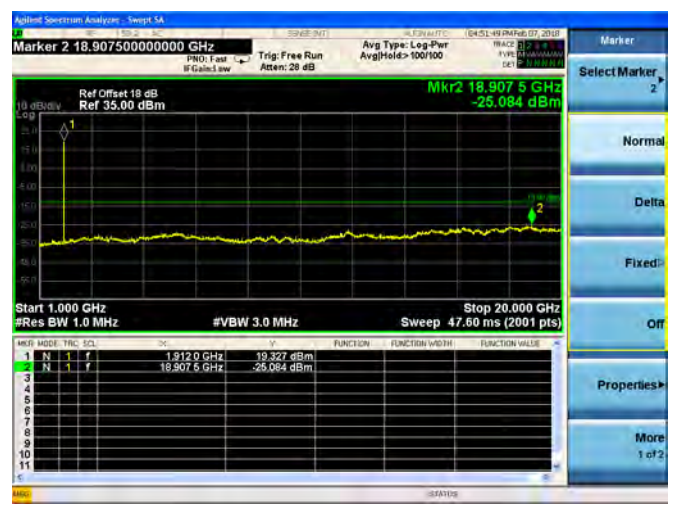

16QAM

LTE Band 2 3MHz BW Mid Channel

QPSK

16QAM

LTE Band 2 3MHz BW High Channel  
**QPSK**

**16QAM**

LTE Band 2 5MHz BW Low Channel

QPSK

16QAM

LTE Band 2 5MHz BW Mid Channel

QPSK

16QAM

LTE Band 2 5MHz BW High Channel  
QPSK

16QAM

LTE Band 2 10MHz BW Low Channel

QPSK

16QAM

LTE Band 2 10MHz BW Mid Channel

QPSK

16QAM

LTE Band 2 10MHz BW High Channel  
**QPSK**

**16QAM**

LTE Band 2 15MHz BW Low Channel

QPSK