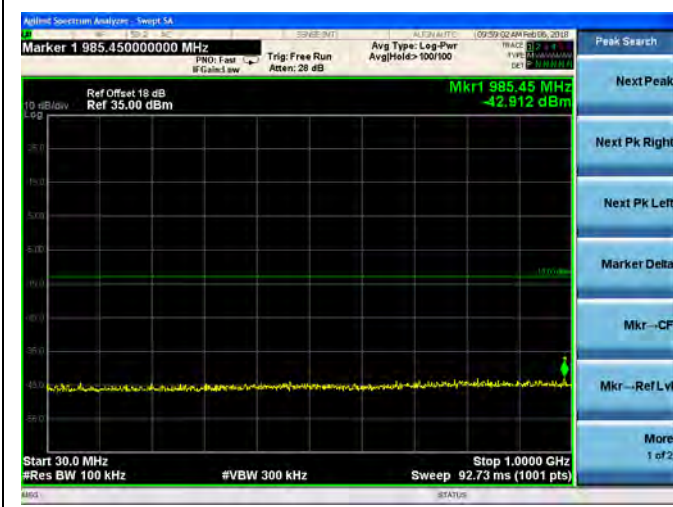

LTE Band 4 15MHz BW High Channel  
**QPSK**

**16QAM**

LTE Band 4 20MHz BW Low Channel

QPSK

16QAM

LTE Band 4 20MHz BW Mid Channel

QPSK

16QAM

LTE Band 4 20MHz BW High Channel

QPSK

16QAM

LTE Band 7 5MHz BW Low Channel

QPSK

16QAM

LTE Band 7 5MHz BW Mid Channel

QPSK