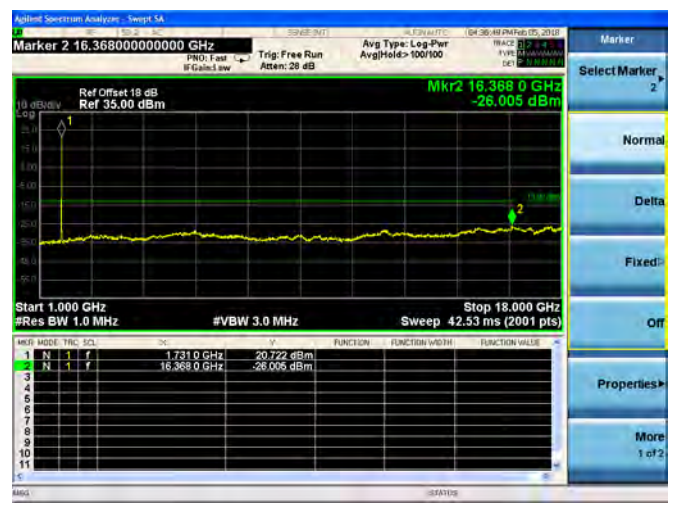

16QAM

LTE Band 4 5MHz BW Low Channel

QPSK

16QAM

LTE Band 4 5MHz BW Mid Channel

QPSK

16QAM

LTE Band 4 5MHz BW High Channel  
**QPSK**

**16QAM**

LTE Band 4 10MHz BW Low Channel

QPSK

16QAM

LTE Band 4 10MHz BW Mid Channel

QPSK

16QAM

LTE Band 4 10MHz BW High Channel