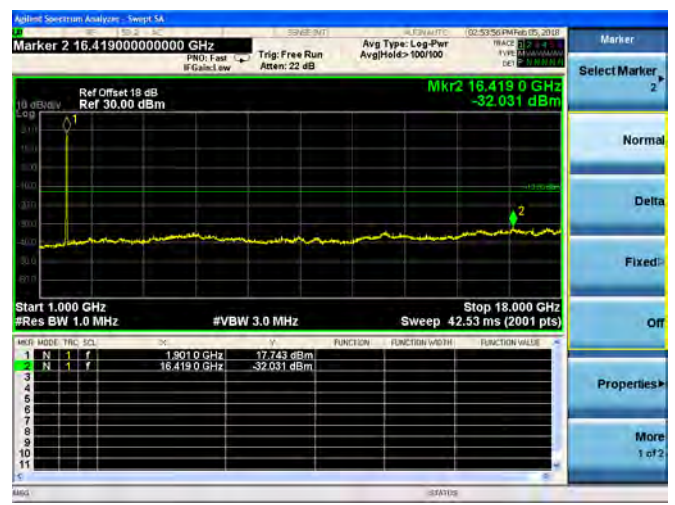

16QAM

LTE Band 2 10MHz BW Mid Channel

QPSK

16QAM

LTE Band 2 10MHz BW High Channel  
**QPSK**

**16QAM**

LTE Band 2 15MHz BW Low Channel

QPSK

16QAM

LTE Band 2 15MHz BW Mid Channel

QPSK

16QAM

LTE Band 2 15MHz BW High Channel

QPSK

16QAM

LTE Band 2 20MHz BW Low Channel

QPSK

16QAM

LTE Band 2 20MHz BW Mid Channel

QPSK

16QAM

LTE Band 2 20MHz BW High Channel

QPSK

16QAM

LTE Band 4 1.4MHz BW Low Channel

QPSK

16QAM

LTE Band 4 1.4MHz BW Mid Channel

QPSK

16QAM

LTE Band 4 1.4MHz BW High Channel

QPSK