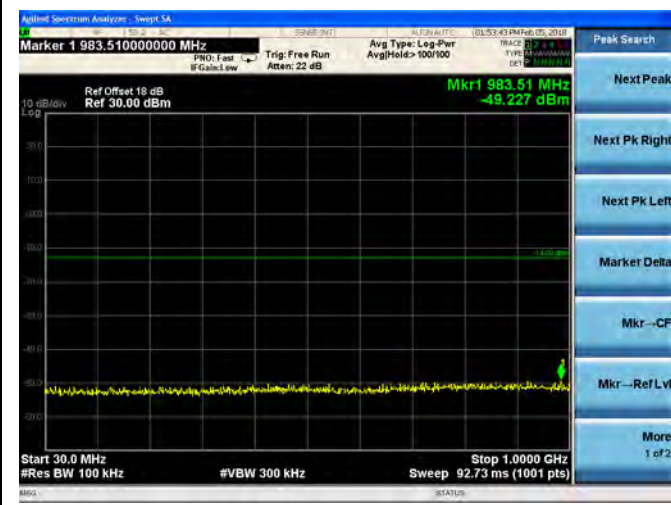

LTE Band 2 1.4MHz BW Mid Channel

QPSK

16QAM

LTE Band 2 1.4MHz BW High Channel

QPSK

16QAM

LTE Band 2 3MHz BW Low Channel

QPSK

16QAM

LTE Band 2 3MHz BW Mid Channel

QPSK

16QAM

LTE Band 2 3MHz BW High Channel  
**QPSK**

**16QAM**

LTE Band 2 5MHz BW Low Channel

QPSK

16QAM

LTE Band 2 5MHz BW Mid Channel

QPSK

16QAM

LTE Band 2 5MHz BW High Channel  
QPSK

16QAM

LTE Band 2 10MHz BW Low Channel

QPSK