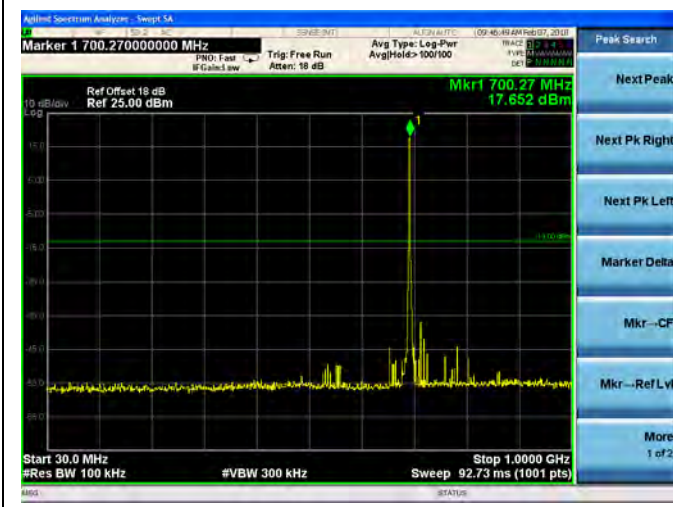

QPSK

16QAM

LTE Band 7 15MHz BW High Channel

QPSK

16QAM

LTE Band 7 20MHz BW Low Channel

QPSK

16QAM

LTE Band 7 20MHz BW Mid Channel

QPSK

16QAM

LTE Band 7 20MHz BW High Channel

QPSK

16QAM

LTE Band 12 1.4MHz BW Low Channel

QPSK

16QAM

LTE Band 12 1.4MHz BW Mid Channel

QPSK

16QAM

LTE Band 12 1.4MHz BW High Channel

QPSK

16QAM