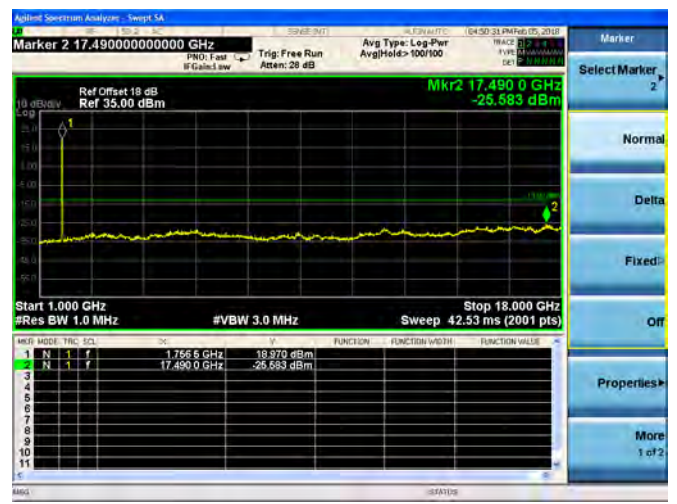

16QAM

LTE Band 4 5MHz BW Low Channel

QPSK

16QAM

LTE Band 4 5MHz BW Mid Channel

QPSK

16QAM

LTE Band 4 5MHz BW High Channel  
**QPSK**

**16QAM**

LTE Band 4 10MHz BW Low Channel

QPSK

16QAM

LTE Band 4 10MHz BW Mid Channel

QPSK

16QAM

LTE Band 4 10MHz BW High Channel

QPSK

16QAM

LTE Band 4 15MHz BW Low Channel

QPSK

16QAM

LTE Band 4 15MHz BW Mid Channel

QPSK

16QAM