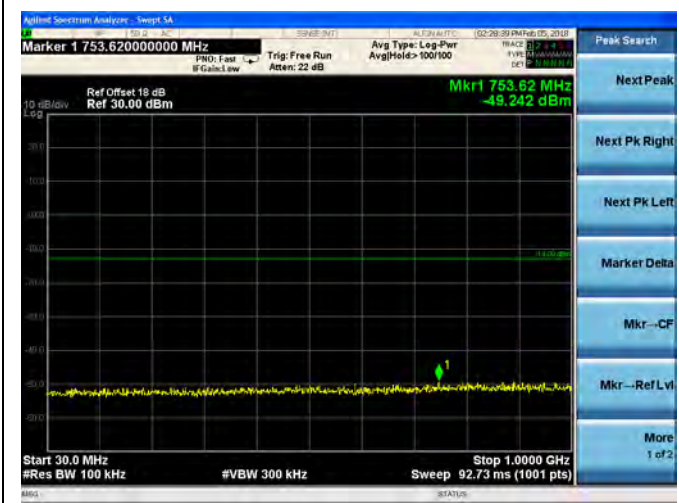

16QAM

LTE Band 2 5MHz BW Mid Channel

QPSK

16QAM

LTE Band 2 5MHz BW High Channel  
QPSK

16QAM

LTE Band 2 10MHz BW Low Channel

QPSK

16QAM

LTE Band 2 10MHz BW Mid Channel

QPSK

16QAM

LTE Band 2 10MHz BW High Channel  
**QPSK**

**16QAM**

LTE Band 2 15MHz BW Low Channel

QPSK

16QAM

LTE Band 2 15MHz BW Mid Channel

QPSK

16QAM

LTE Band 2 15MHz BW High Channel

QPSK

16QAM

LTE Band 2 20MHz BW Low Channel