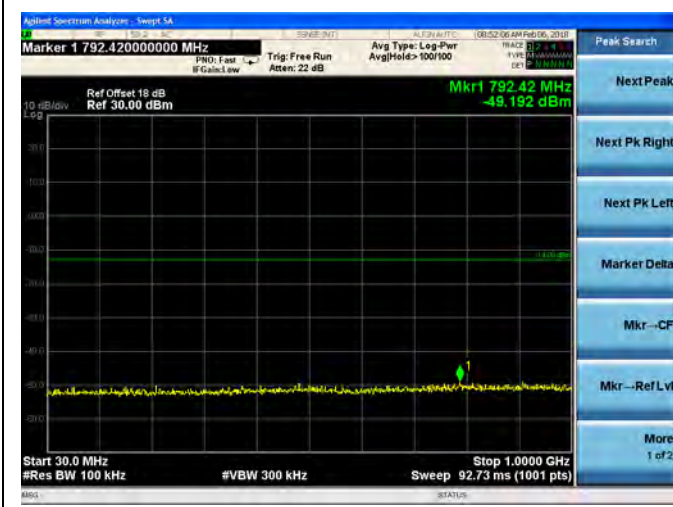

**16QAM**

LTE Band 4 10MHz BW Low Channel

QPSK

16QAM

LTE Band 4 10MHz BW Mid Channel

QPSK

16QAM

LTE Band 4 10MHz BW High Channel

QPSK

16QAM

LTE Band 4 15MHz BW Low Channel

QPSK

16QAM

LTE Band 4 15MHz BW Mid Channel

QPSK

16QAM

LTE Band 4 15MHz BW High Channel  
**QPSK**

**16QAM**

LTE Band 4 20MHz BW Low Channel

QPSK

16QAM

LTE Band 4 20MHz BW Mid Channel

QPSK

16QAM