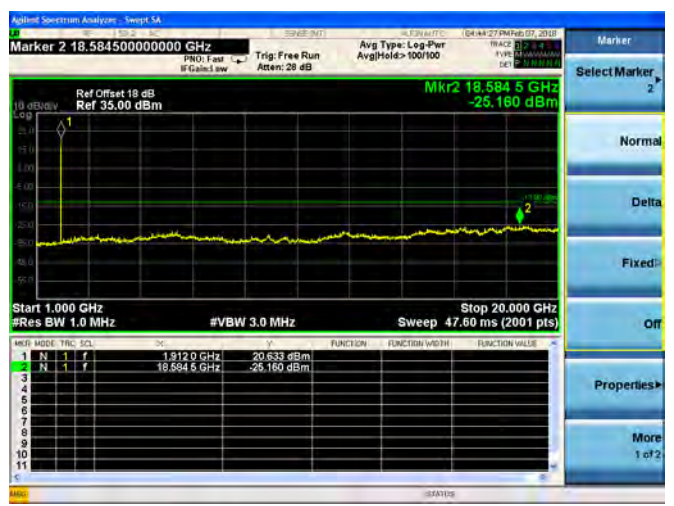

LTE Band 2 1.4MHz BW Mid Channel

QPSK

16QAM

LTE Band 2 1.4MHz BW High Channel

QPSK

16QAM

LTE Band 2 3MHz BW Low Channel

QPSK

16QAM

LTE Band 2 3MHz BW Mid Channel

QPSK

16QAM

LTE Band 2 3MHz BW High Channel  
**QPSK**

**16QAM**

LTE Band 2 5MHz BW Low Channel

QPSK

16QAM

LTE Band 2 5MHz BW Mid Channel

QPSK

16QAM

LTE Band 2 5MHz BW High Channel  
QPSK

16QAM

LTE Band 2 10MHz BW Low Channel

QPSK