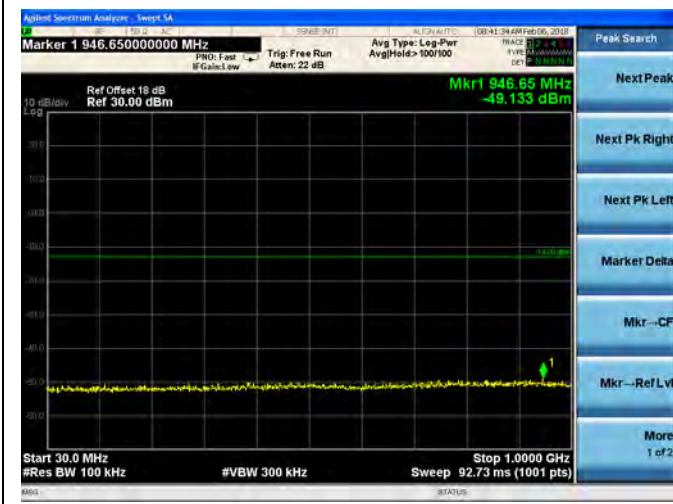

16QAM

LTE Band 4 5MHz BW Low Channel

QPSK

16QAM

LTE Band 4 5MHz BW Mid Channel

QPSK

16QAM

LTE Band 4 5MHz BW High Channel  
**QPSK**

**16QAM**

LTE Band 4 10MHz BW Low Channel

QPSK

16QAM

LTE Band 4 10MHz BW Mid Channel

QPSK

16QAM

LTE Band 4 10MHz BW High Channel

QPSK

16QAM

LTE Band 4 15MHz BW Low Channel

QPSK

16QAM

LTE Band 4 15MHz BW Mid Channel

QPSK

16QAM