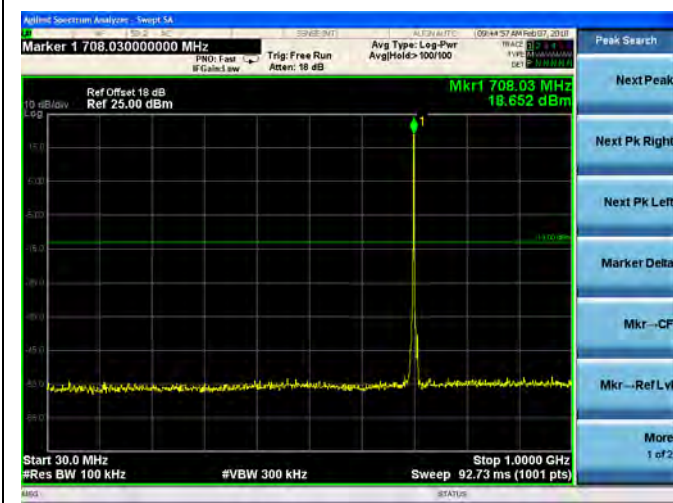

LTE Band 7 20MHz BW Mid Channel

QPSK

16QAM

LTE Band 7 20MHz BW High Channel

QPSK

16QAM

LTE Band 12 1.4MHz BW Low Channel

QPSK

16QAM

LTE Band 12 1.4MHz BW Mid Channel

QPSK

16QAM

LTE Band 12 1.4MHz BW High Channel

QPSK

16QAM