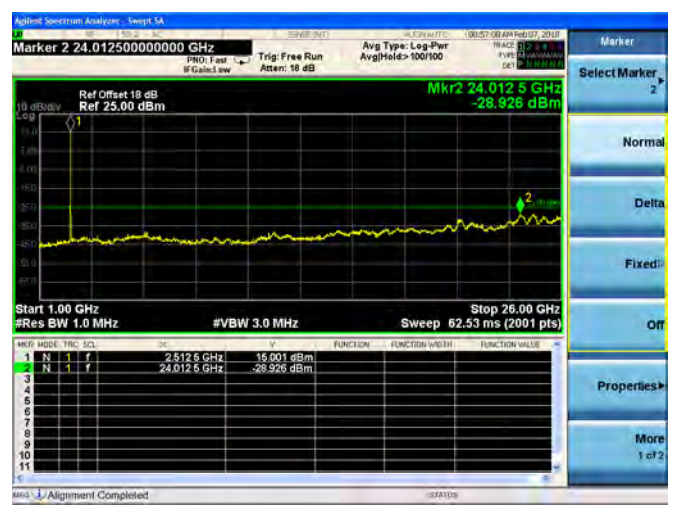

LTE Band 4 20MHz BW High Channel

QPSK

16QAM

LTE Band 7 5MHz BW Low Channel

QPSK

16QAM

LTE Band 7 5MHz BW Mid Channel

QPSK

16QAM

LTE Band 7 5MHz BW High Channel  
**QPSK**

**16QAM**

LTE Band 7 10MHz BW Low Channel

QPSK

16QAM

LTE Band 7 10MHz BW Mid Channel

QPSK

16QAM

LTE Band 7 10MHz BW High Channel

QPSK

16QAM

LTE Band 7 15MHz BW Low Channel

QPSK

16QAM

LTE Band 7 15MHz BW Mid Channel