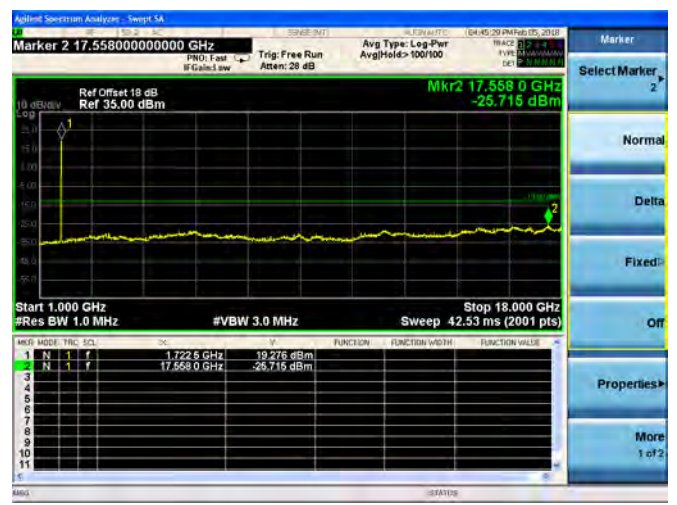

16QAM

LTE Band 4 5MHz BW Low Channel

QPSK

16QAM

LTE Band 4 5MHz BW Mid Channel

QPSK

16QAM

LTE Band 4 5MHz BW High Channel  
**QPSK**

**16QAM**

LTE Band 4 10MHz BW Low Channel

QPSK

16QAM

LTE Band 4 10MHz BW Mid Channel

QPSK

16QAM

LTE Band 4 10MHz BW High Channel