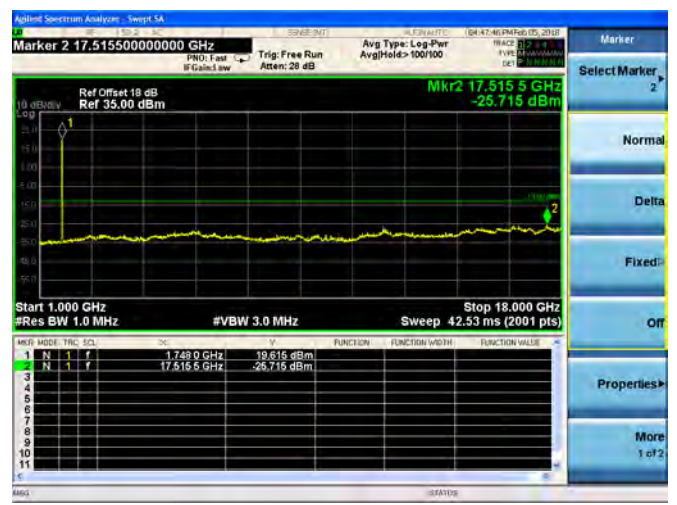

**16QAM**

LTE Band 4 10MHz BW Low Channel

QPSK

16QAM

LTE Band 4 10MHz BW Mid Channel

QPSK

16QAM

LTE Band 4 10MHz BW High Channel

QPSK

16QAM

LTE Band 4 15MHz BW Low Channel

QPSK

16QAM

LTE Band 4 15MHz BW Mid Channel

QPSK

16QAM