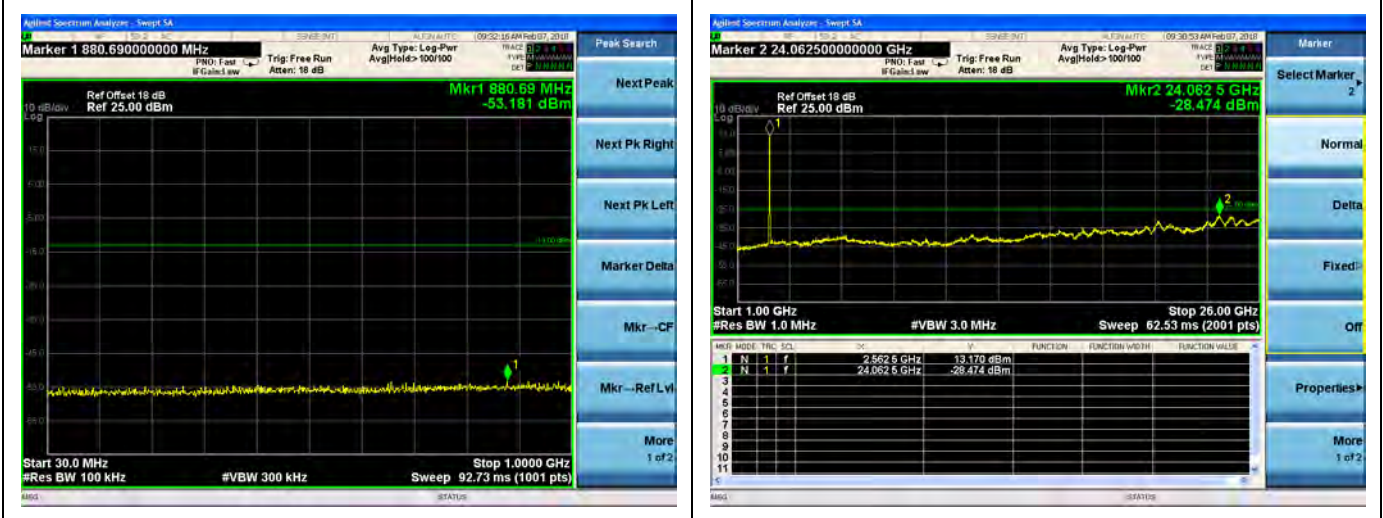

LTE Band 7 20MHz BW Mid Channel

QPSK

16QAM

LTE Band 7 20MHz BW High Channel

QPSK

16QAM

LTE Band 12 1.4MHz BW Low Channel

QPSK

16QAM

LTE Band 12 1.4MHz BW Mid Channel

QPSK

16QAM

LTE Band 12 1.4MHz BW High Channel

QPSK

16QAM