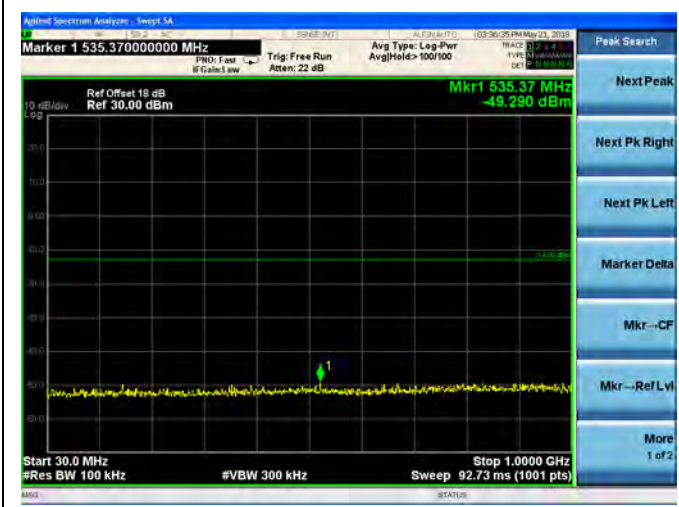

QPSK

16QAM

LTE Band 2 20MHz BW Mid Channel

QPSK

16QAM

LTE Band 2 20MHz BW High Channel

QPSK

16QAM

LTE Band 4 1.4MHz BW Low Channel

QPSK

16QAM

LTE Band 4 1.4MHz BW Mid Channel

QPSK

16QAM

LTE Band 4 1.4MHz BW High Channel

QPSK

16QAM

LTE Band 4 3MHz BW Low Channel

QPSK

16QAM

LTE Band 4 3MHz BW Mid Channel

QPSK

16QAM

LTE Band 4 3MHz BW High Channel  
QPSK