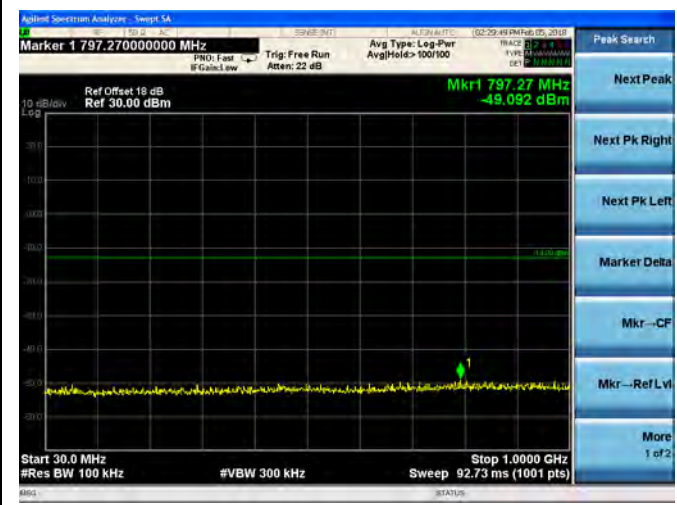

16QAM

LTE Band 2 5MHz BW Mid Channel

QPSK

16QAM

LTE Band 2 5MHz BW High Channel  
QPSK

16QAM

LTE Band 2 10MHz BW Low Channel

QPSK

16QAM

LTE Band 2 10MHz BW Mid Channel

QPSK

16QAM

LTE Band 2 10MHz BW High Channel  
**QPSK**

**16QAM**

LTE Band 2 15MHz BW Low Channel

QPSK

16QAM

LTE Band 2 15MHz BW Mid Channel

QPSK

16QAM

LTE Band 2 15MHz BW High Channel

QPSK

16QAM

LTE Band 2 20MHz BW Low Channel