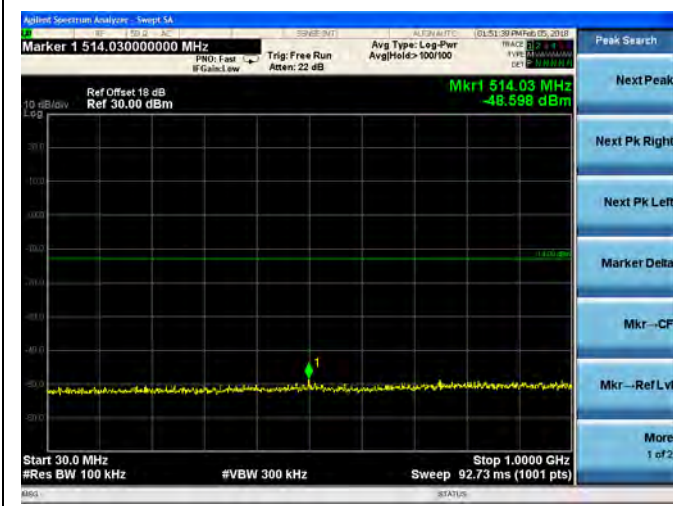

LTE Band 2 1.4MHz BW Mid Channel

QPSK

16QAM

LTE Band 2 1.4MHz BW High Channel

QPSK

16QAM

LTE Band 2 3MHz BW Low Channel

QPSK

16QAM

LTE Band 2 3MHz BW Mid Channel

QPSK

16QAM

LTE Band 2 3MHz BW High Channel  
**QPSK**

**16QAM**

LTE Band 2 5MHz BW Low Channel

QPSK

16QAM

LTE Band 2 5MHz BW Mid Channel

QPSK

16QAM

LTE Band 2 5MHz BW High Channel  
QPSK

16QAM

LTE Band 2 10MHz BW Low Channel

QPSK