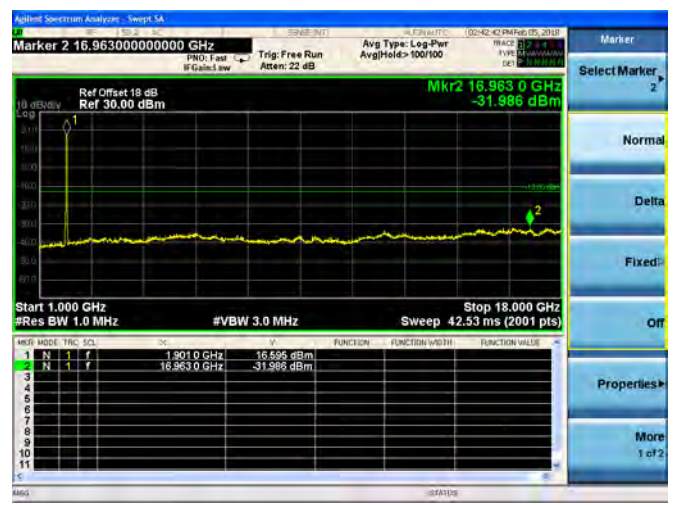

16QAM

LTE Band 2 15MHz BW Mid Channel

QPSK

16QAM

LTE Band 2 15MHz BW High Channel

QPSK

16QAM

LTE Band 2 20MHz BW Low Channel

QPSK

16QAM

LTE Band 2 20MHz BW Mid Channel

QPSK

16QAM

LTE Band 2 20MHz BW High Channel

QPSK

16QAM

LTE Band 4 1.4MHz BW Low Channel

QPSK

16QAM

LTE Band 4 1.4MHz BW Mid Channel

QPSK

16QAM

LTE Band 4 1.4MHz BW High Channel

QPSK