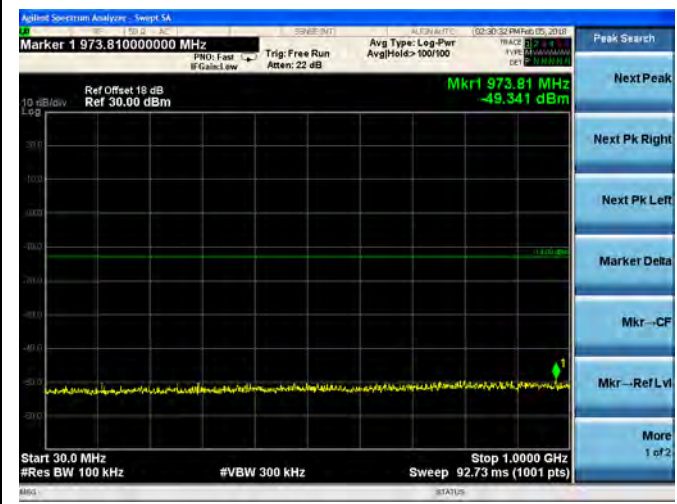

16QAM

LTE Band 2 10MHz BW Mid Channel

QPSK

16QAM

LTE Band 2 10MHz BW High Channel  
**QPSK**

**16QAM**

LTE Band 2 15MHz BW Low Channel

QPSK

16QAM

LTE Band 2 15MHz BW Mid Channel

QPSK

16QAM

LTE Band 2 15MHz BW High Channel

QPSK

16QAM

LTE Band 2 20MHz BW Low Channel

QPSK

16QAM

LTE Band 2 20MHz BW Mid Channel

QPSK

16QAM

LTE Band 2 20MHz BW High Channel

QPSK

16QAM