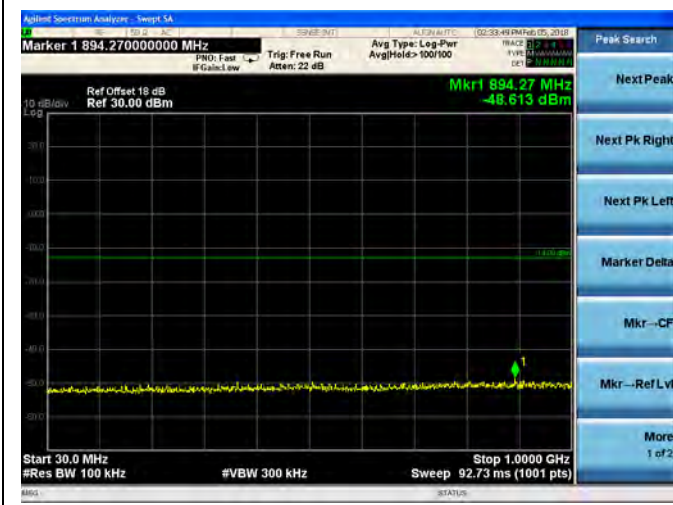

16QAM

LTE Band 2 10MHz BW Mid Channel

QPSK

16QAM

LTE Band 2 10MHz BW High Channel  
**QPSK**

**16QAM**

LTE Band 2 15MHz BW Low Channel

QPSK

16QAM

LTE Band 2 15MHz BW Mid Channel

QPSK

16QAM

LTE Band 2 15MHz BW High Channel

QPSK

16QAM

LTE Band 2 20MHz BW Low Channel

QPSK

16QAM

LTE Band 2 20MHz BW Mid Channel

QPSK

16QAM

LTE Band 2 20MHz BW High Channel

QPSK

16QAM

LTE Band 4 1.4MHz BW Low Channel

QPSK

16QAM

LTE Band 4 1.4MHz BW Mid Channel

QPSK

16QAM

LTE Band 4 1.4MHz BW High Channel

QPSK