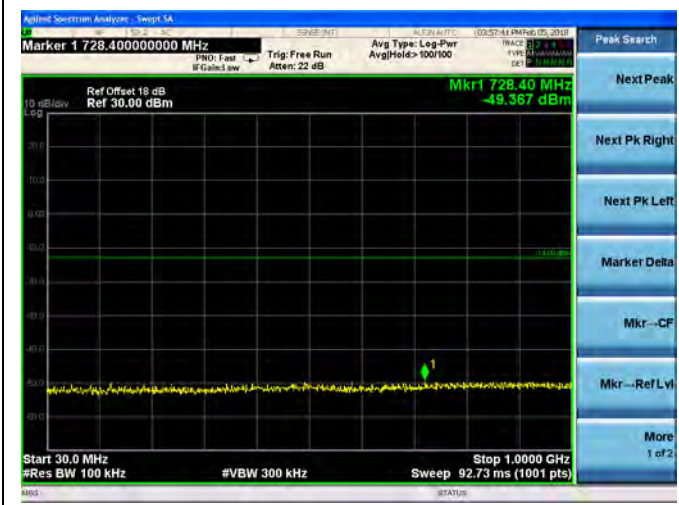

LTE Band 4 1.4MHz BW Low Channel

QPSK

16QAM

LTE Band 4 1.4MHz BW Mid Channel

QPSK

16QAM

LTE Band 4 1.4MHz BW High Channel

QPSK

16QAM

LTE Band 4 3MHz BW Low Channel

QPSK

16QAM

LTE Band 4 3MHz BW Mid Channel

QPSK

16QAM

LTE Band 4 3MHz BW High Channel  
QPSK

16QAM

LTE Band 4 5MHz BW Low Channel

QPSK

16QAM

LTE Band 4 5MHz BW Mid Channel

QPSK

16QAM

LTE Band 4 5MHz BW High Channel  
**QPSK**