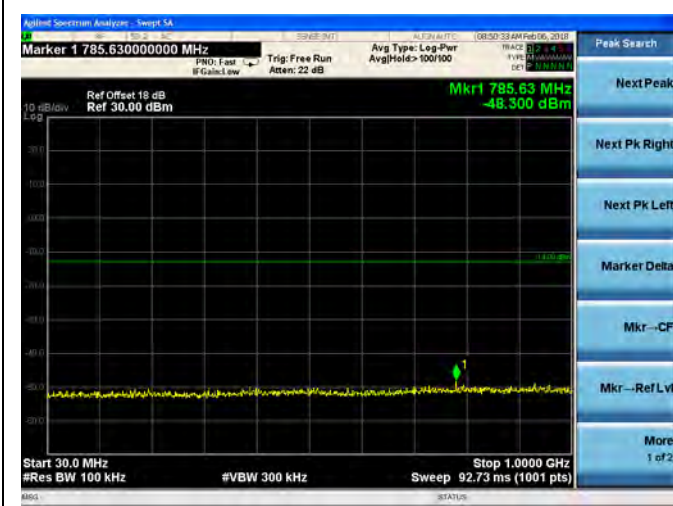

**16QAM**

LTE Band 4 10MHz BW Low Channel

QPSK

16QAM

LTE Band 4 10MHz BW Mid Channel

QPSK

16QAM

LTE Band 4 10MHz BW High Channel

QPSK

16QAM

LTE Band 4 15MHz BW Low Channel

QPSK

16QAM

LTE Band 4 15MHz BW Mid Channel

QPSK

16QAM

LTE Band 4 15MHz BW High Channel  
**QPSK**

**16QAM**

LTE Band 4 20MHz BW Low Channel

QPSK

16QAM

LTE Band 4 20MHz BW Mid Channel

QPSK

16QAM