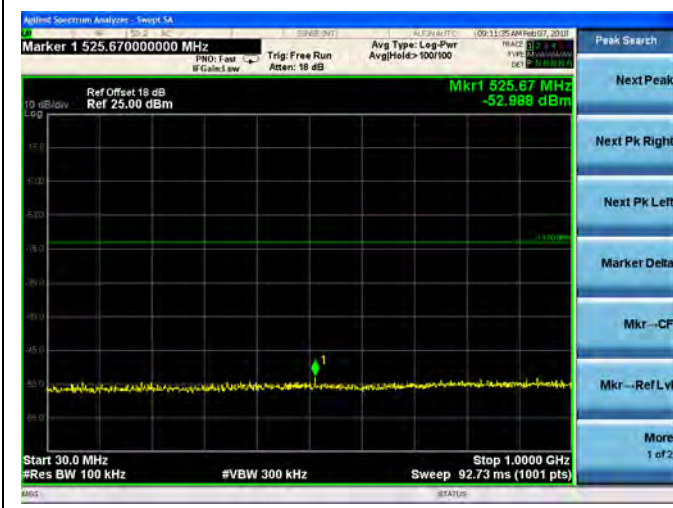

16QAM

LTE Band 7 5MHz BW High Channel  
**QPSK**

**16QAM**

LTE Band 7 10MHz BW Low Channel

QPSK

16QAM

LTE Band 7 10MHz BW Mid Channel

QPSK

16QAM

LTE Band 7 10MHz BW High Channel

QPSK

16QAM

LTE Band 7 15MHz BW Low Channel

QPSK

16QAM

LTE Band 7 15MHz BW Mid Channel

QPSK

16QAM

LTE Band 7 15MHz BW High Channel

QPSK

16QAM

LTE Band 7 20MHz BW Low Channel

QPSK

16QAM