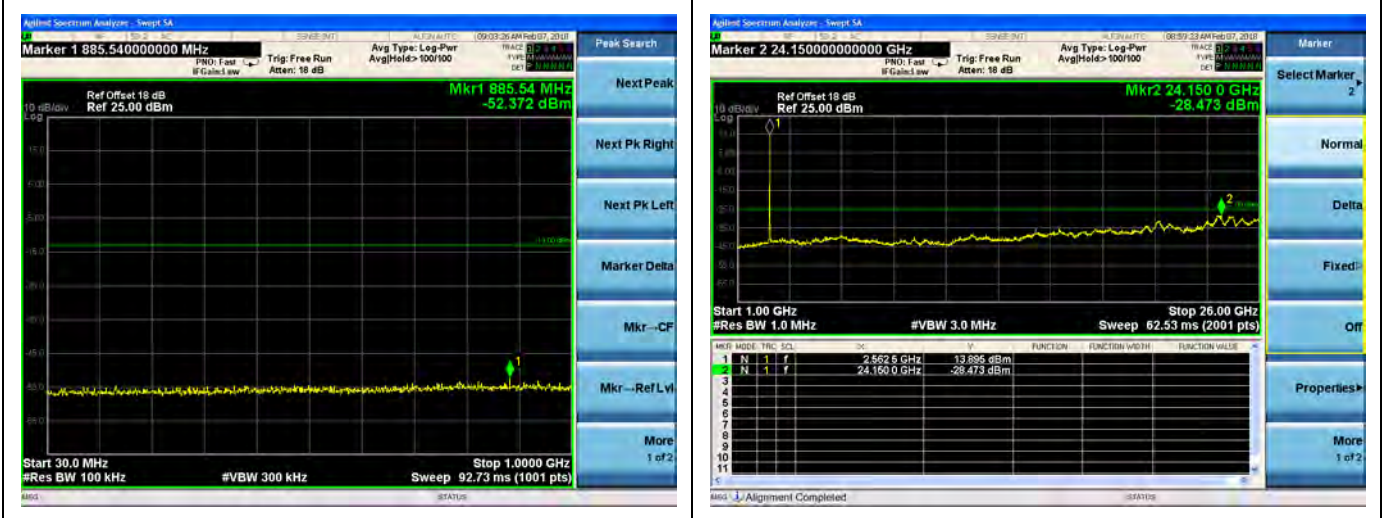

16QAM

LTE Band 7 10MHz BW High Channel

QPSK

16QAM

LTE Band 7 15MHz BW Low Channel

QPSK

16QAM

LTE Band 7 15MHz BW Mid Channel