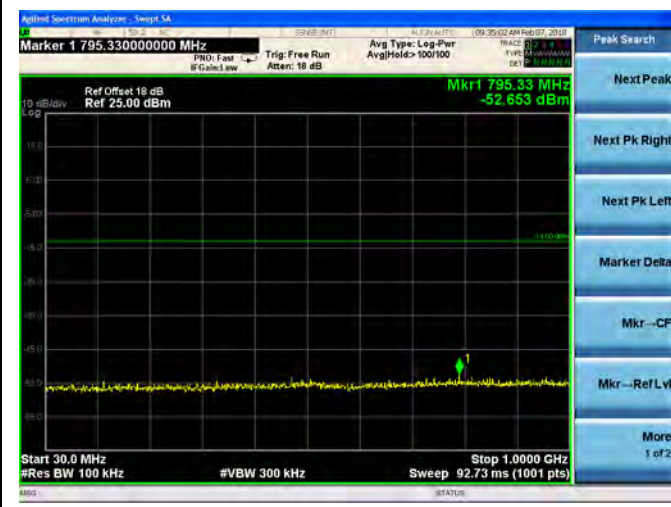

16QAM

LTE Band 7 10MHz BW High Channel

QPSK

16QAM

LTE Band 7 15MHz BW Low Channel

QPSK

16QAM

LTE Band 7 15MHz BW Mid Channel

QPSK

16QAM

LTE Band 7 15MHz BW High Channel

QPSK

16QAM

LTE Band 7 20MHz BW Low Channel

QPSK

16QAM

LTE Band 7 20MHz BW Mid Channel

QPSK

16QAM

LTE Band 7 20MHz BW High Channel

QPSK

16QAM

LTE Band 12 1.4MHz BW Low Channel

QPSK