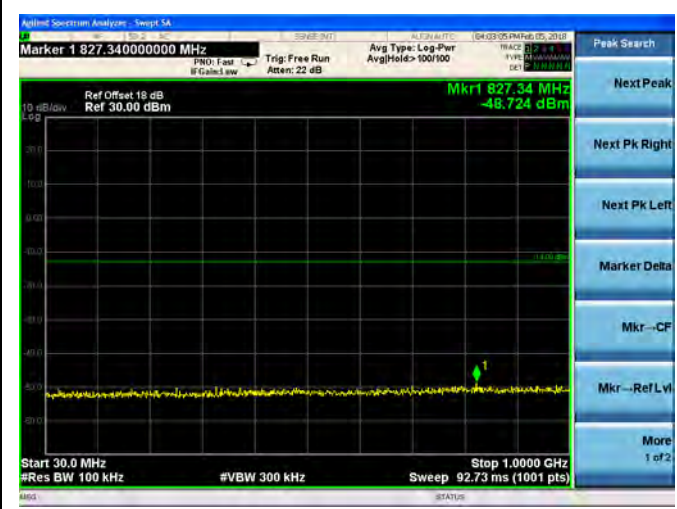

16QAM

LTE Band 4 5MHz BW Low Channel

QPSK

16QAM

LTE Band 4 5MHz BW Mid Channel

QPSK

16QAM

LTE Band 4 5MHz BW High Channel  
**QPSK**

**16QAM**

LTE Band 4 10MHz BW Low Channel

QPSK

16QAM

LTE Band 4 10MHz BW Mid Channel

QPSK

16QAM

LTE Band 4 10MHz BW High Channel