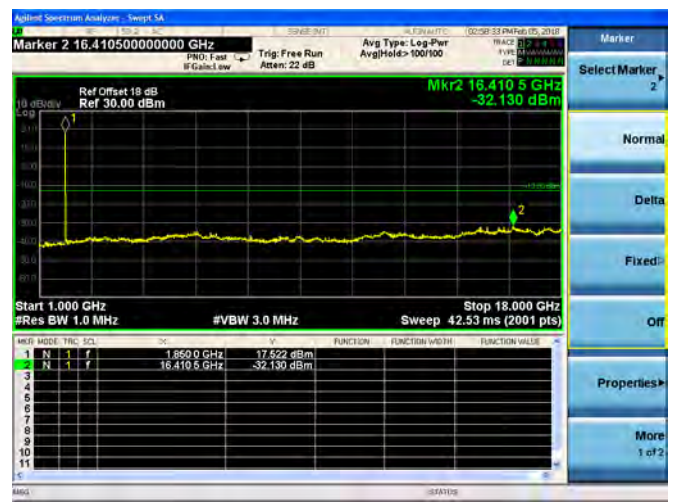

16QAM

LTE Band 2 3MHz BW Mid Channel

QPSK

16QAM

LTE Band 2 3MHz BW High Channel  
**QPSK**

**16QAM**

LTE Band 2 5MHz BW Low Channel

QPSK

16QAM

LTE Band 2 5MHz BW Mid Channel

QPSK

16QAM

LTE Band 2 5MHz BW High Channel  
QPSK

16QAM

LTE Band 2 10MHz BW Low Channel

QPSK

16QAM

LTE Band 2 10MHz BW Mid Channel

QPSK

16QAM

LTE Band 2 10MHz BW High Channel  
**QPSK**

**16QAM**

LTE Band 2 15MHz BW Low Channel

QPSK

16QAM

LTE Band 2 15MHz BW Mid Channel

QPSK

16QAM

LTE Band 2 15MHz BW High Channel

QPSK

16QAM

LTE Band 2 20MHz BW Low Channel