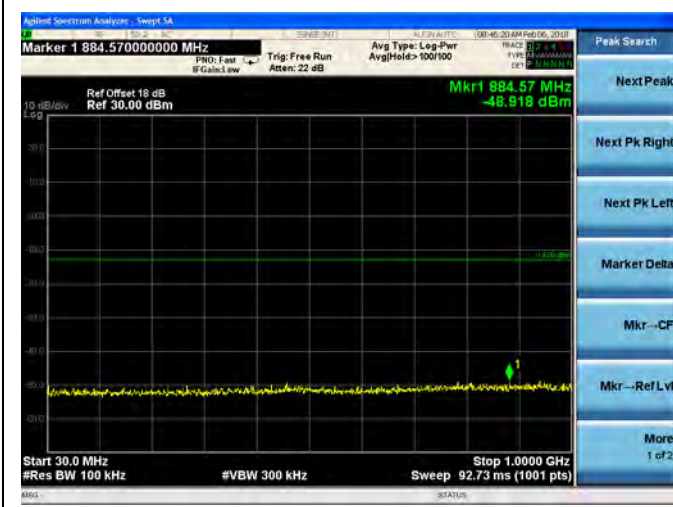

**16QAM**

LTE Band 4 10MHz BW Low Channel

QPSK

16QAM

LTE Band 4 10MHz BW Mid Channel

QPSK

16QAM

LTE Band 4 10MHz BW High Channel

QPSK

16QAM

LTE Band 4 15MHz BW Low Channel

QPSK

16QAM

LTE Band 4 15MHz BW Mid Channel

QPSK

16QAM

LTE Band 4 15MHz BW High Channel  
**QPSK**

**16QAM**

LTE Band 4 20MHz BW Low Channel

QPSK

16QAM

LTE Band 4 20MHz BW Mid Channel

QPSK

16QAM