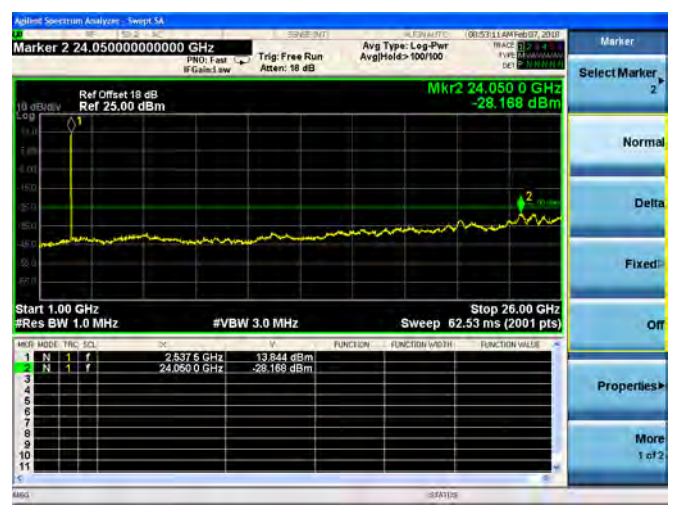

LTE Band 4 20MHz BW High Channel

QPSK

16QAM

LTE Band 7 5MHz BW Low Channel

QPSK

16QAM

LTE Band 7 5MHz BW Mid Channel

QPSK

16QAM

LTE Band 7 5MHz BW High Channel  
**QPSK**

**16QAM**

LTE Band 7 10MHz BW Low Channel

QPSK

16QAM

LTE Band 7 10MHz BW Mid Channel

QPSK

16QAM

LTE Band 7 10MHz BW High Channel

QPSK

16QAM

LTE Band 7 15MHz BW Low Channel

QPSK

16QAM

LTE Band 7 15MHz BW Mid Channel