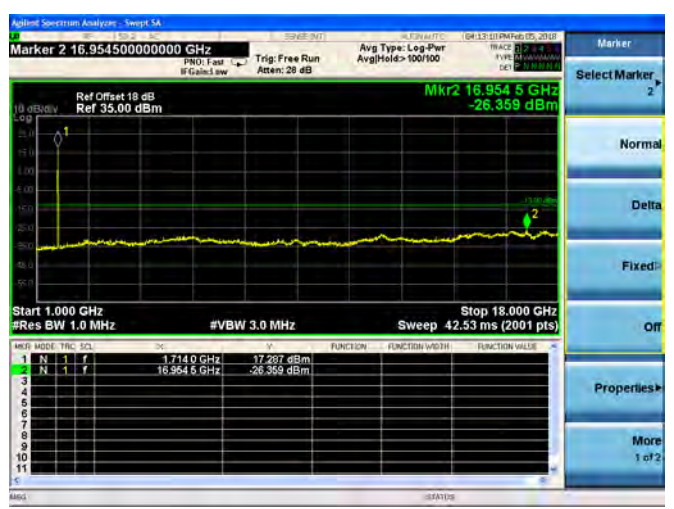

LTE Band 4 1.4MHz BW Low Channel

QPSK

16QAM

LTE Band 4 1.4MHz BW Mid Channel

QPSK

16QAM

LTE Band 4 1.4MHz BW High Channel

QPSK

16QAM

LTE Band 4 3MHz BW Low Channel

QPSK

16QAM

LTE Band 4 3MHz BW Mid Channel

QPSK

16QAM

LTE Band 4 3MHz BW High Channel  
QPSK

16QAM

LTE Band 4 5MHz BW Low Channel

QPSK

16QAM

LTE Band 4 5MHz BW Mid Channel

QPSK

16QAM

LTE Band 4 5MHz BW High Channel  
**QPSK**