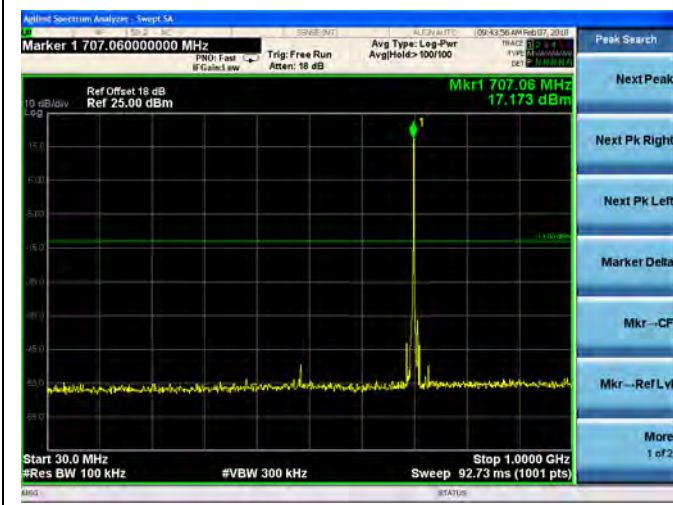

LTE Band 7 20MHz BW Mid Channel

QPSK

16QAM

LTE Band 7 20MHz BW High Channel

QPSK

16QAM

LTE Band 12 1.4MHz BW Low Channel

QPSK

16QAM

LTE Band 12 1.4MHz BW Mid Channel

QPSK

16QAM

LTE Band 12 1.4MHz BW High Channel

QPSK

16QAM