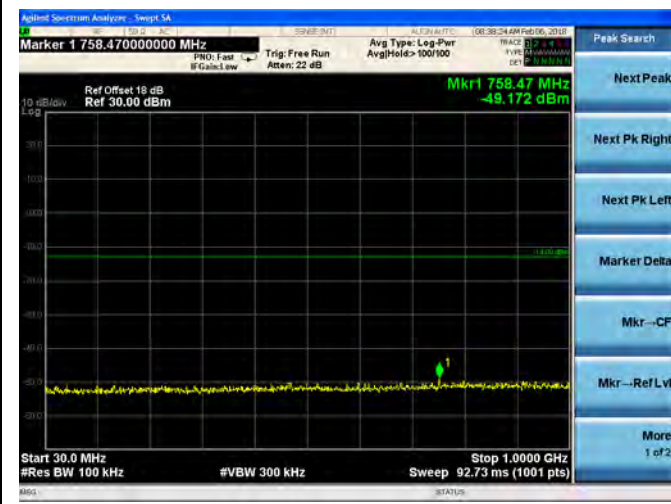

16QAM

LTE Band 4 5MHz BW Low Channel

QPSK

16QAM

LTE Band 4 5MHz BW Mid Channel

QPSK

16QAM

LTE Band 4 5MHz BW High Channel  
**QPSK**

**16QAM**

LTE Band 4 10MHz BW Low Channel

QPSK

16QAM

LTE Band 4 10MHz BW Mid Channel

QPSK

16QAM

LTE Band 4 10MHz BW High Channel

QPSK

16QAM

LTE Band 4 15MHz BW Low Channel

QPSK

16QAM

LTE Band 4 15MHz BW Mid Channel

QPSK

16QAM