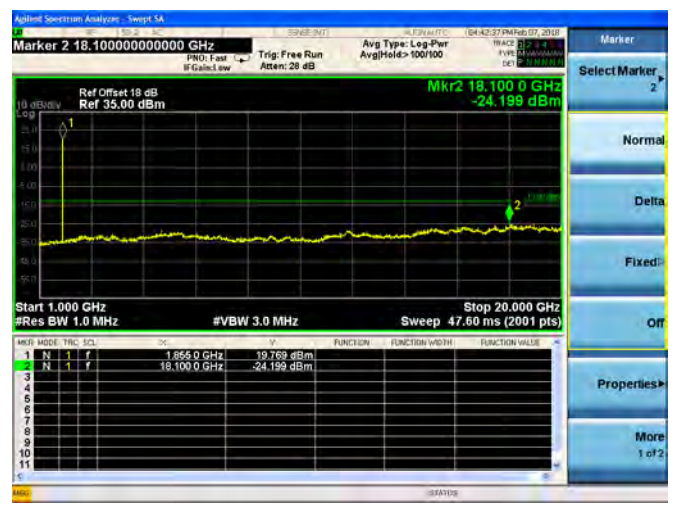

LTE Band 2 1.4MHz BW Mid Channel

QPSK

16QAM

LTE Band 2 1.4MHz BW High Channel

QPSK

16QAM

LTE Band 2 3MHz BW Low Channel

QPSK

16QAM

LTE Band 2 3MHz BW Mid Channel

QPSK

16QAM

LTE Band 2 3MHz BW High Channel  
**QPSK**

**16QAM**

LTE Band 2 5MHz BW Low Channel

QPSK

16QAM

LTE Band 2 5MHz BW Mid Channel

QPSK

16QAM

LTE Band 2 5MHz BW High Channel  
QPSK

16QAM

LTE Band 2 10MHz BW Low Channel

QPSK