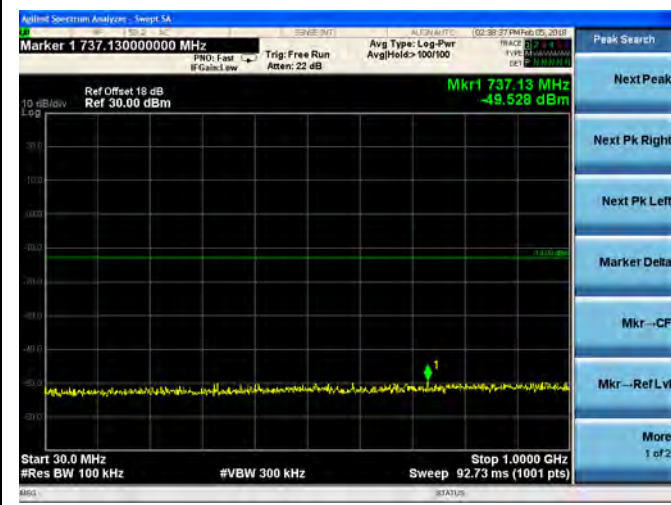

16QAM

LTE Band 2 15MHz BW Mid Channel

QPSK

16QAM

LTE Band 2 15MHz BW High Channel

QPSK

16QAM

LTE Band 2 20MHz BW Low Channel

QPSK

16QAM

LTE Band 2 20MHz BW Mid Channel

QPSK

16QAM

LTE Band 2 20MHz BW High Channel

QPSK

16QAM

LTE Band 4 1.4MHz BW Low Channel

QPSK

16QAM

LTE Band 4 1.4MHz BW Mid Channel

QPSK

16QAM

LTE Band 4 1.4MHz BW High Channel

QPSK