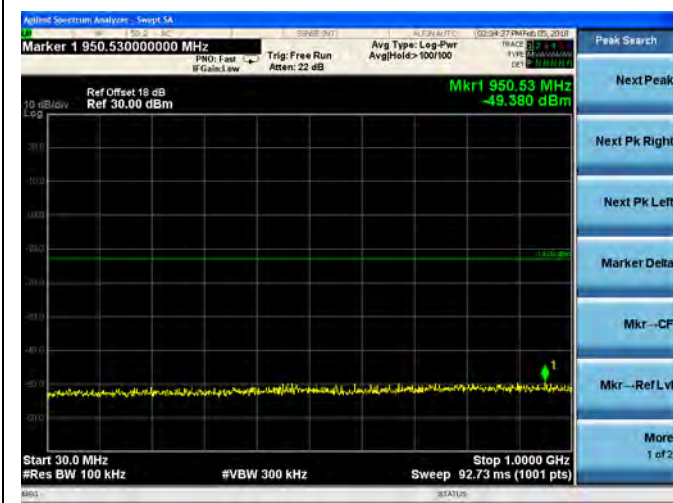

16QAM

LTE Band 2 10MHz BW Mid Channel

QPSK

16QAM

LTE Band 2 10MHz BW High Channel  
**QPSK**

**16QAM**

LTE Band 2 15MHz BW Low Channel

QPSK

16QAM

LTE Band 2 15MHz BW Mid Channel

QPSK

16QAM

LTE Band 2 15MHz BW High Channel

QPSK

16QAM

LTE Band 2 20MHz BW Low Channel

QPSK

16QAM

LTE Band 2 20MHz BW Mid Channel

QPSK

16QAM

LTE Band 2 20MHz BW High Channel

QPSK

16QAM