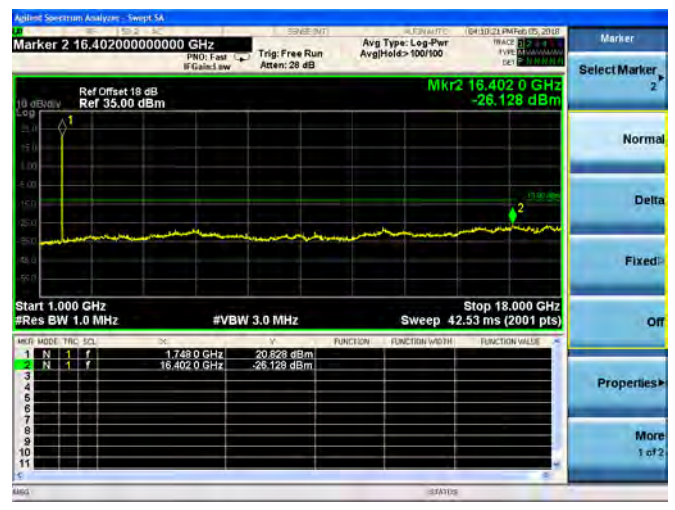

16QAM

LTE Band 4 5MHz BW Low Channel

QPSK

16QAM

LTE Band 4 5MHz BW Mid Channel

QPSK

16QAM

LTE Band 4 5MHz BW High Channel  
**QPSK**

**16QAM**

LTE Band 4 10MHz BW Low Channel

QPSK

16QAM

LTE Band 4 10MHz BW Mid Channel

QPSK

16QAM

LTE Band 4 10MHz BW High Channel