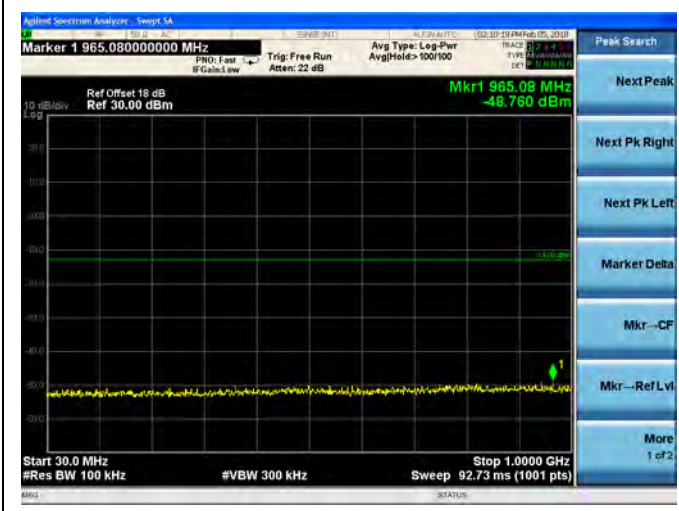

16QAM

LTE Band 2 3MHz BW Mid Channel

QPSK

16QAM

LTE Band 2 3MHz BW High Channel  
**QPSK**

**16QAM**

LTE Band 2 5MHz BW Low Channel

QPSK

16QAM

LTE Band 2 5MHz BW Mid Channel

QPSK

16QAM

LTE Band 2 5MHz BW High Channel  
QPSK

16QAM

LTE Band 2 10MHz BW Low Channel

QPSK

16QAM

LTE Band 2 10MHz BW Mid Channel

QPSK

16QAM

LTE Band 2 10MHz BW High Channel  
**QPSK**

**16QAM**

LTE Band 2 15MHz BW Low Channel

QPSK