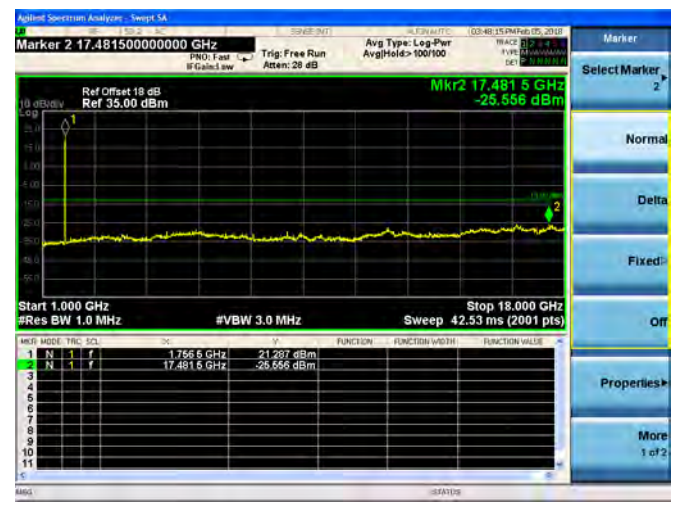

LTE Band 4 1.4MHz BW Low Channel

QPSK

16QAM

LTE Band 4 1.4MHz BW Mid Channel

QPSK

16QAM

LTE Band 4 1.4MHz BW High Channel

QPSK

16QAM

LTE Band 4 3MHz BW Low Channel

QPSK

16QAM

LTE Band 4 3MHz BW Mid Channel

QPSK

16QAM

LTE Band 4 3MHz BW High Channel  
QPSK

16QAM

LTE Band 4 5MHz BW Low Channel

QPSK

16QAM

LTE Band 4 5MHz BW Mid Channel

QPSK

16QAM

LTE Band 4 5MHz BW High Channel  
**QPSK**