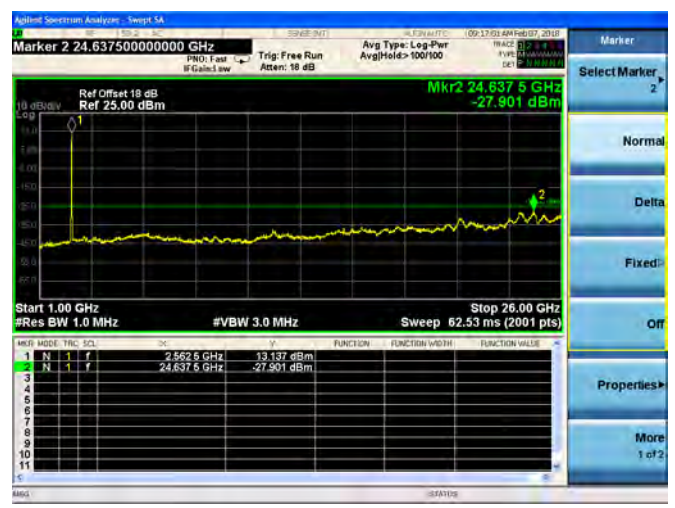

16QAM

LTE Band 7 10MHz BW High Channel

QPSK

16QAM

LTE Band 7 15MHz BW Low Channel

QPSK

16QAM

LTE Band 7 15MHz BW Mid Channel

QPSK

16QAM

LTE Band 7 15MHz BW High Channel

QPSK

16QAM

LTE Band 7 20MHz BW Low Channel

QPSK

16QAM

LTE Band 7 20MHz BW Mid Channel

QPSK

16QAM

LTE Band 7 20MHz BW High Channel

QPSK

16QAM

LTE Band 12 1.4MHz BW Low Channel

QPSK