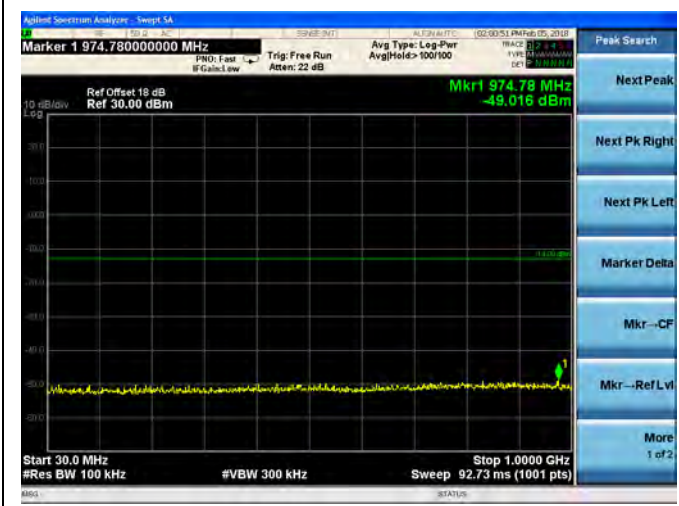

LTE Band 2 1.4MHz BW Mid Channel

QPSK

16QAM

LTE Band 2 1.4MHz BW High Channel

QPSK

16QAM

LTE Band 2 3MHz BW Low Channel

QPSK

16QAM

LTE Band 2 3MHz BW Mid Channel

QPSK

16QAM

LTE Band 2 3MHz BW High Channel  
**QPSK**

**16QAM**

LTE Band 2 5MHz BW Low Channel

QPSK

16QAM

LTE Band 2 5MHz BW Mid Channel

QPSK

16QAM

LTE Band 2 5MHz BW High Channel  
QPSK

16QAM

LTE Band 2 10MHz BW Low Channel

QPSK

16QAM

LTE Band 2 10MHz BW Mid Channel

QPSK

16QAM

LTE Band 2 10MHz BW High Channel  
**QPSK**

**16QAM**

LTE Band 2 15MHz BW Low Channel

QPSK