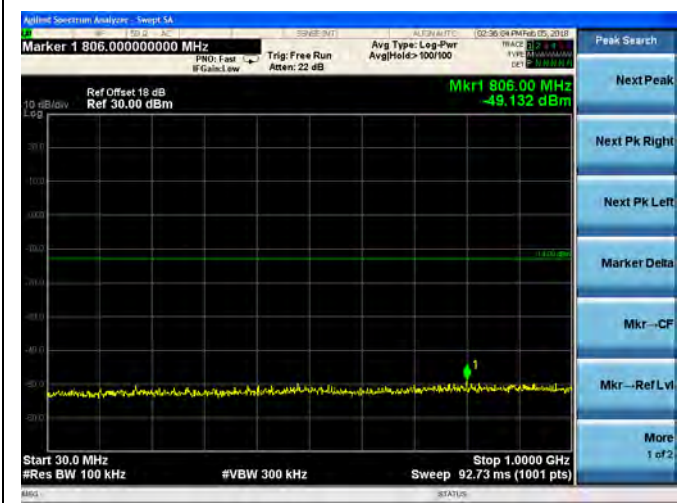

16QAM

LTE Band 2 15MHz BW Mid Channel

QPSK

16QAM

LTE Band 2 15MHz BW High Channel

QPSK

16QAM

LTE Band 2 20MHz BW Low Channel

QPSK

16QAM

LTE Band 2 20MHz BW Mid Channel

QPSK

16QAM

LTE Band 2 20MHz BW High Channel

QPSK

16QAM

LTE Band 4 1.4MHz BW Low Channel

QPSK

16QAM

LTE Band 4 1.4MHz BW Mid Channel

QPSK

16QAM

LTE Band 4 1.4MHz BW High Channel

QPSK