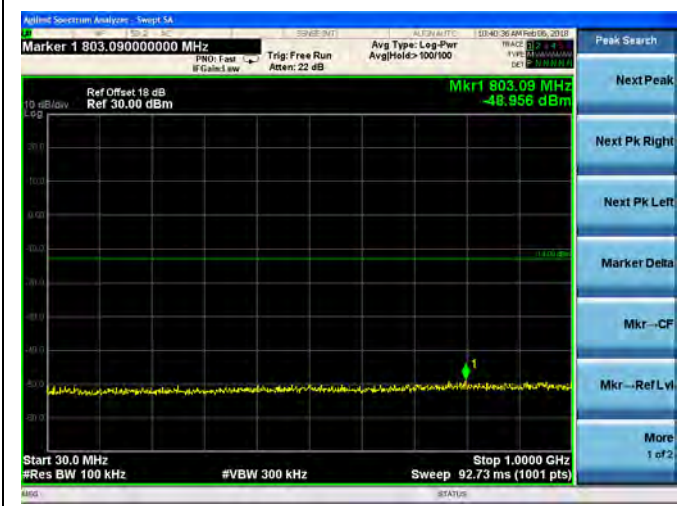

LTE Band 4 20MHz BW High Channel

QPSK

16QAM

LTE Band 7 5MHz BW Low Channel

QPSK

16QAM

LTE Band 7 5MHz BW Mid Channel

QPSK

16QAM

LTE Band 7 5MHz BW High Channel  
**QPSK**

**16QAM**

LTE Band 7 10MHz BW Low Channel

QPSK

16QAM

LTE Band 7 10MHz BW Mid Channel

QPSK

16QAM

LTE Band 7 10MHz BW High Channel

QPSK

16QAM

LTE Band 7 15MHz BW Low Channel

QPSK

16QAM

LTE Band 7 15MHz BW Mid Channel