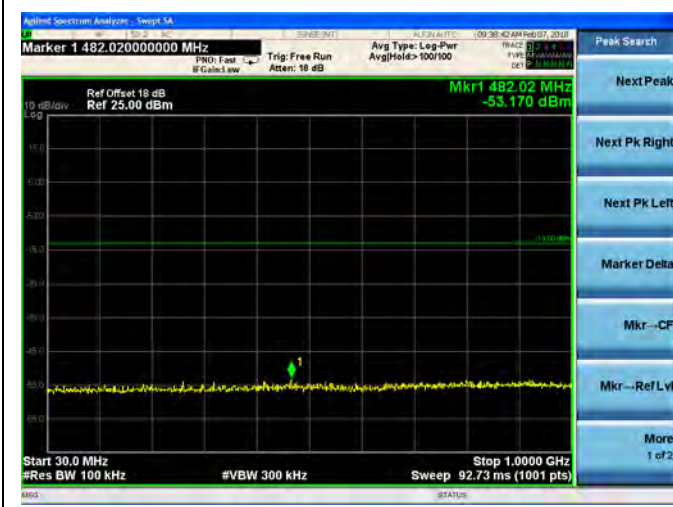

16QAM

LTE Band 7 10MHz BW High Channel

QPSK

16QAM

LTE Band 7 15MHz BW Low Channel

QPSK

16QAM

LTE Band 7 15MHz BW Mid Channel

QPSK

16QAM

LTE Band 7 15MHz BW High Channel

QPSK

16QAM

LTE Band 7 20MHz BW Low Channel

QPSK

16QAM

LTE Band 7 20MHz BW Mid Channel

QPSK

16QAM

LTE Band 7 20MHz BW High Channel

QPSK

16QAM

LTE Band 12 1.4MHz BW Low Channel

QPSK