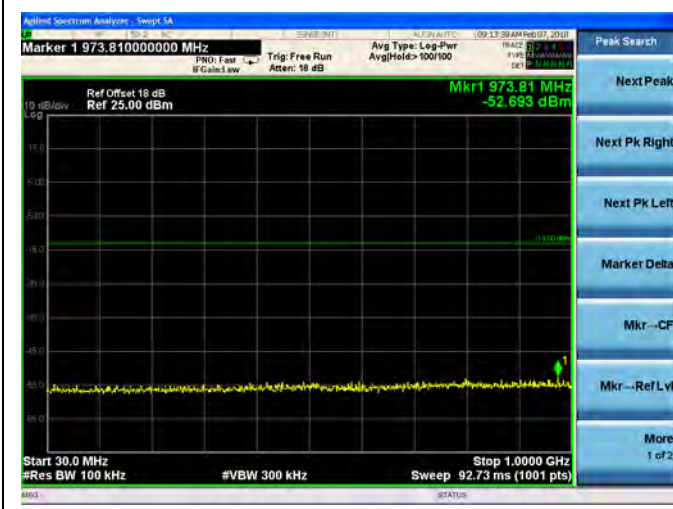

QPSK

16QAM

LTE Band 7 15MHz BW High Channel

QPSK

16QAM

LTE Band 7 20MHz BW Low Channel

QPSK

16QAM

LTE Band 7 20MHz BW Mid Channel

QPSK

16QAM

LTE Band 7 20MHz BW High Channel

QPSK

16QAM

LTE Band 12 1.4MHz BW Low Channel

QPSK