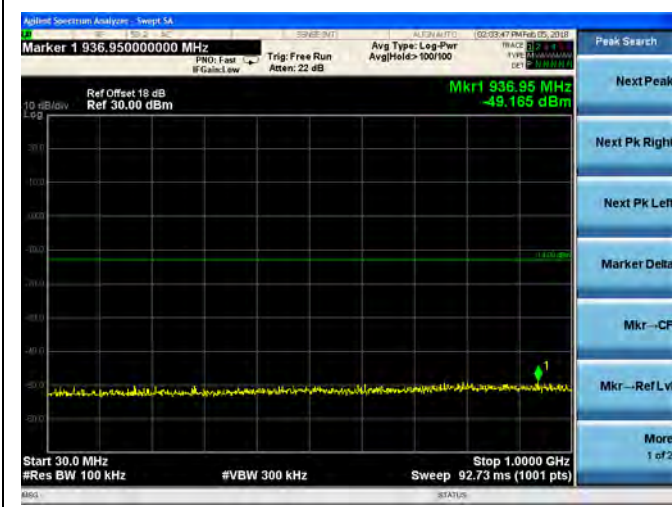

LTE Band 2 1.4MHz BW Mid Channel

QPSK

16QAM

LTE Band 2 1.4MHz BW High Channel

QPSK

16QAM

LTE Band 2 3MHz BW Low Channel

QPSK

16QAM

LTE Band 2 3MHz BW Mid Channel

QPSK

16QAM

LTE Band 2 3MHz BW High Channel  
**QPSK**

**16QAM**

LTE Band 2 5MHz BW Low Channel

QPSK

16QAM

LTE Band 2 5MHz BW Mid Channel

QPSK

16QAM

LTE Band 2 5MHz BW High Channel  
QPSK

16QAM

LTE Band 2 10MHz BW Low Channel

QPSK

16QAM

LTE Band 2 10MHz BW Mid Channel

QPSK

16QAM

LTE Band 2 10MHz BW High Channel  
**QPSK**

**16QAM**

LTE Band 2 15MHz BW Low Channel

QPSK