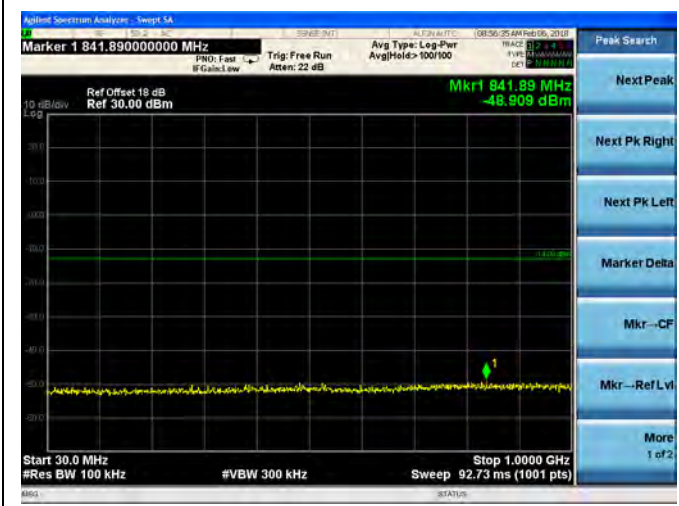

**16QAM**

LTE Band 4 10MHz BW Low Channel

QPSK

16QAM

LTE Band 4 10MHz BW Mid Channel

QPSK

16QAM

LTE Band 4 10MHz BW High Channel

QPSK

16QAM

LTE Band 4 15MHz BW Low Channel

QPSK

16QAM

LTE Band 4 15MHz BW Mid Channel

QPSK

16QAM

LTE Band 4 15MHz BW High Channel  
**QPSK**

**16QAM**

LTE Band 4 20MHz BW Low Channel

QPSK

16QAM

LTE Band 4 20MHz BW Mid Channel

QPSK

16QAM