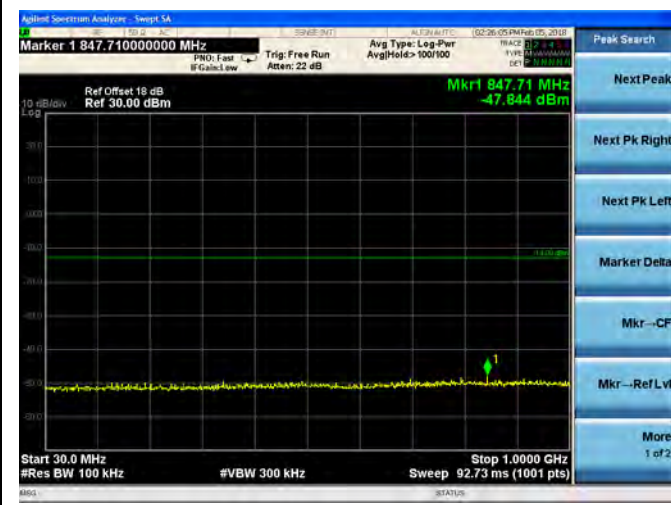

16QAM

LTE Band 2 3MHz BW Mid Channel

QPSK

16QAM

LTE Band 2 3MHz BW High Channel  
**QPSK**

**16QAM**

LTE Band 2 5MHz BW Low Channel

QPSK

16QAM

LTE Band 2 5MHz BW Mid Channel

QPSK

16QAM

LTE Band 2 5MHz BW High Channel  
QPSK

16QAM

LTE Band 2 10MHz BW Low Channel

QPSK

16QAM

LTE Band 2 10MHz BW Mid Channel

QPSK

16QAM

LTE Band 2 10MHz BW High Channel  
**QPSK**

**16QAM**

LTE Band 2 15MHz BW Low Channel

QPSK

16QAM

LTE Band 2 15MHz BW Mid Channel

QPSK

16QAM

LTE Band 2 15MHz BW High Channel

QPSK

16QAM

LTE Band 2 20MHz BW Low Channel