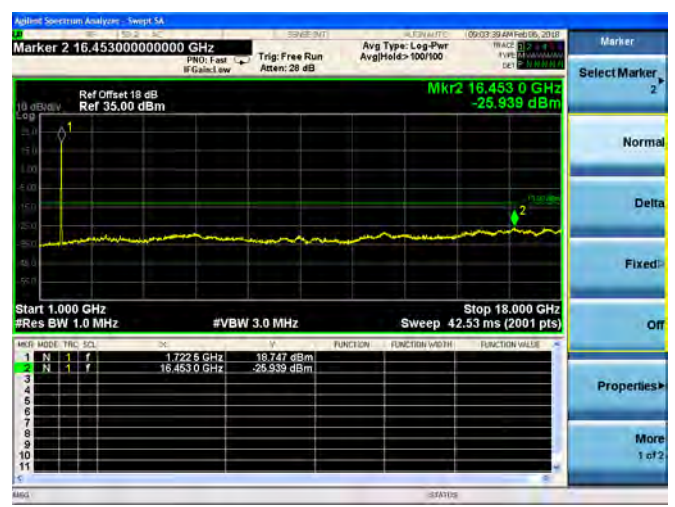

**16QAM**

LTE Band 4 10MHz BW Low Channel

QPSK

16QAM

LTE Band 4 10MHz BW Mid Channel

QPSK

16QAM

LTE Band 4 10MHz BW High Channel

QPSK

16QAM

LTE Band 4 15MHz BW Low Channel

QPSK

16QAM

LTE Band 4 15MHz BW Mid Channel

QPSK

16QAM

LTE Band 4 15MHz BW High Channel  
**QPSK**

**16QAM**

LTE Band 4 20MHz BW Low Channel

QPSK

16QAM

LTE Band 4 20MHz BW Mid Channel

QPSK

16QAM