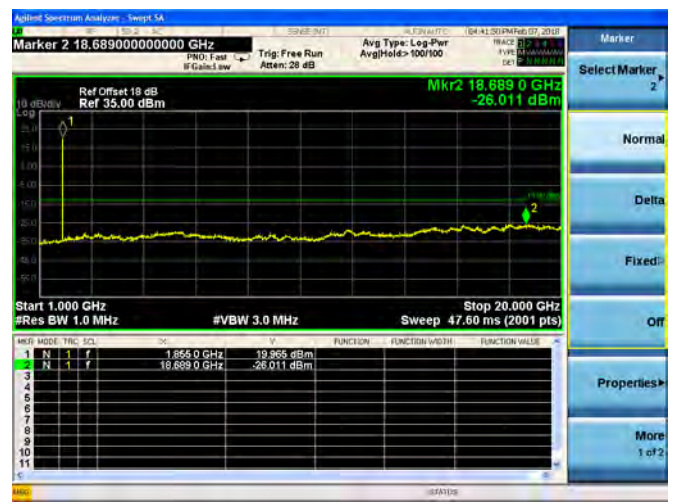

LTE Band 2 1.4MHz BW Mid Channel

QPSK

16QAM

LTE Band 2 1.4MHz BW High Channel

QPSK

16QAM

LTE Band 2 3MHz BW Low Channel

QPSK

16QAM

LTE Band 2 3MHz BW Mid Channel

QPSK

16QAM

LTE Band 2 3MHz BW High Channel  
**QPSK**

**16QAM**

LTE Band 2 5MHz BW Low Channel

QPSK

16QAM

LTE Band 2 5MHz BW Mid Channel

QPSK

16QAM

LTE Band 2 5MHz BW High Channel  
QPSK

16QAM

LTE Band 2 10MHz BW Low Channel

QPSK