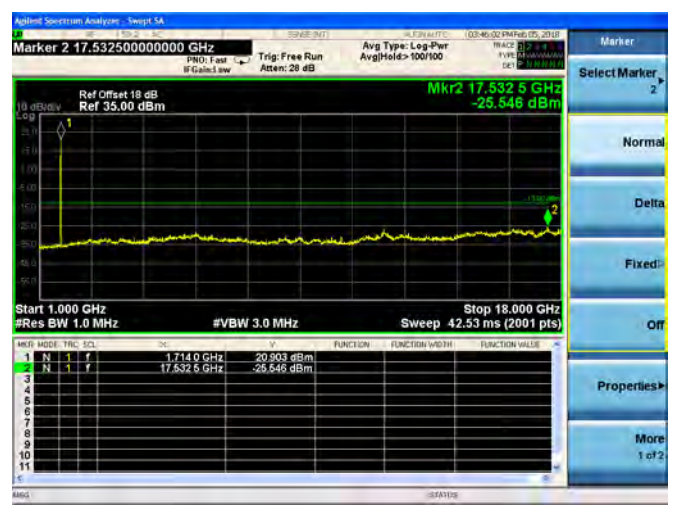

QPSK

16QAM

LTE Band 2 20MHz BW Mid Channel

QPSK

16QAM

LTE Band 2 20MHz BW High Channel

QPSK

16QAM

LTE Band 4 1.4MHz BW Low Channel

QPSK

16QAM

LTE Band 4 1.4MHz BW Mid Channel

QPSK

16QAM

LTE Band 4 1.4MHz BW High Channel

QPSK

16QAM

LTE Band 4 3MHz BW Low Channel

QPSK

16QAM

LTE Band 4 3MHz BW Mid Channel

QPSK

16QAM

LTE Band 4 3MHz BW High Channel  
QPSK