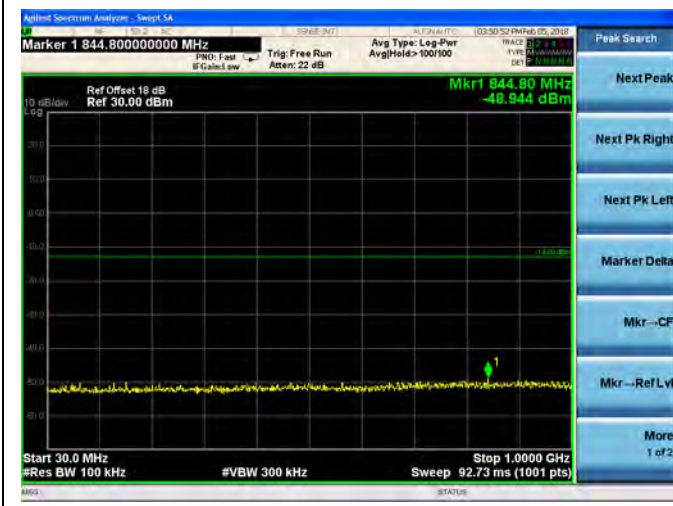

LTE Band 4 1.4MHz BW Low Channel

QPSK

16QAM

LTE Band 4 1.4MHz BW Mid Channel

QPSK

16QAM

LTE Band 4 1.4MHz BW High Channel

QPSK

16QAM

LTE Band 4 3MHz BW Low Channel

QPSK

16QAM

LTE Band 4 3MHz BW Mid Channel

QPSK

16QAM

LTE Band 4 3MHz BW High Channel  
QPSK

16QAM

LTE Band 4 5MHz BW Low Channel

QPSK

16QAM

LTE Band 4 5MHz BW Mid Channel

QPSK

16QAM

LTE Band 4 5MHz BW High Channel  
**QPSK**