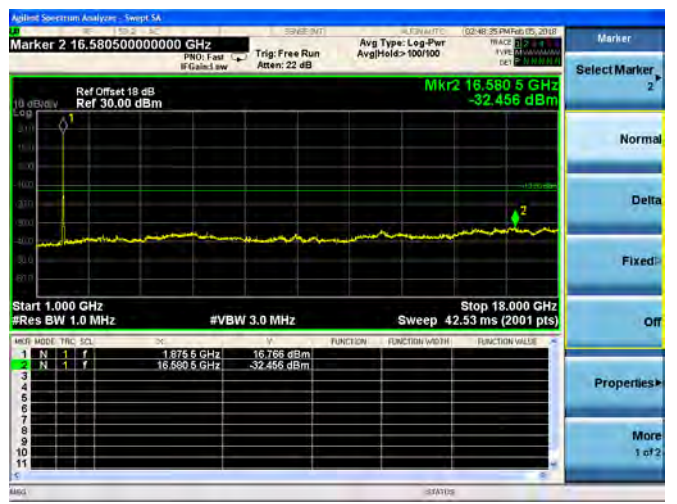

16QAM

LTE Band 2 10MHz BW Mid Channel

QPSK

16QAM

LTE Band 2 10MHz BW High Channel  
**QPSK**

**16QAM**

LTE Band 2 15MHz BW Low Channel

QPSK

16QAM

LTE Band 2 15MHz BW Mid Channel

QPSK

16QAM

LTE Band 2 15MHz BW High Channel

QPSK

16QAM

LTE Band 2 20MHz BW Low Channel

QPSK

16QAM

LTE Band 2 20MHz BW Mid Channel

QPSK

16QAM

LTE Band 2 20MHz BW High Channel

QPSK

16QAM

LTE Band 4 1.4MHz BW Low Channel

QPSK

16QAM

LTE Band 4 1.4MHz BW Mid Channel

QPSK

16QAM

LTE Band 4 1.4MHz BW High Channel

QPSK