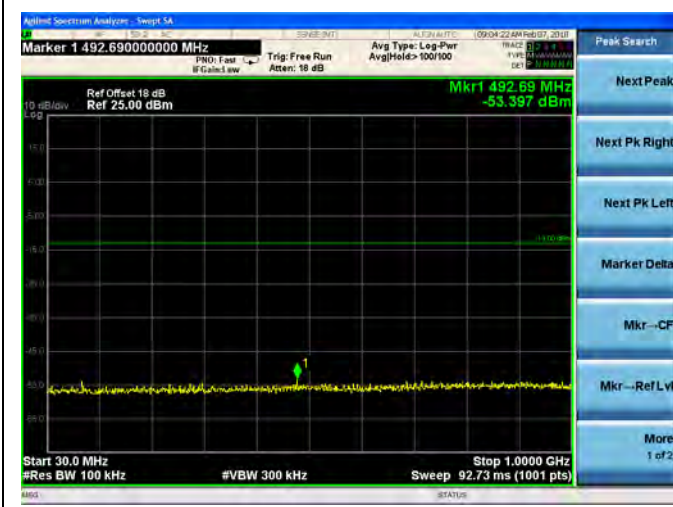

LTE Band 4 20MHz BW High Channel

QPSK

16QAM

LTE Band 7 5MHz BW Low Channel

QPSK

16QAM

LTE Band 7 5MHz BW Mid Channel

QPSK

16QAM

LTE Band 7 5MHz BW High Channel  
**QPSK**

**16QAM**

LTE Band 7 10MHz BW Low Channel

QPSK

16QAM

LTE Band 7 10MHz BW Mid Channel

QPSK

16QAM

LTE Band 7 10MHz BW High Channel

QPSK

16QAM

LTE Band 7 15MHz BW Low Channel

QPSK

16QAM

LTE Band 7 15MHz BW Mid Channel