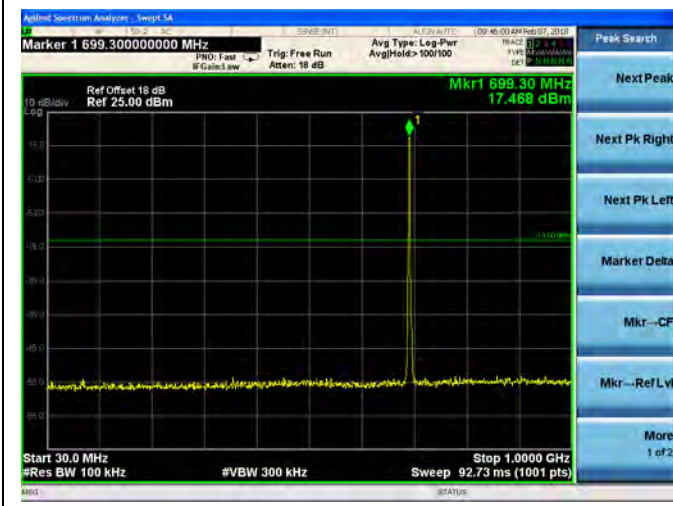

LTE Band 7 20MHz BW Mid Channel

QPSK

16QAM

LTE Band 7 20MHz BW High Channel

QPSK

16QAM

LTE Band 12 1.4MHz BW Low Channel

QPSK

16QAM

LTE Band 12 1.4MHz BW Mid Channel

QPSK

16QAM

LTE Band 12 1.4MHz BW High Channel

QPSK

16QAM