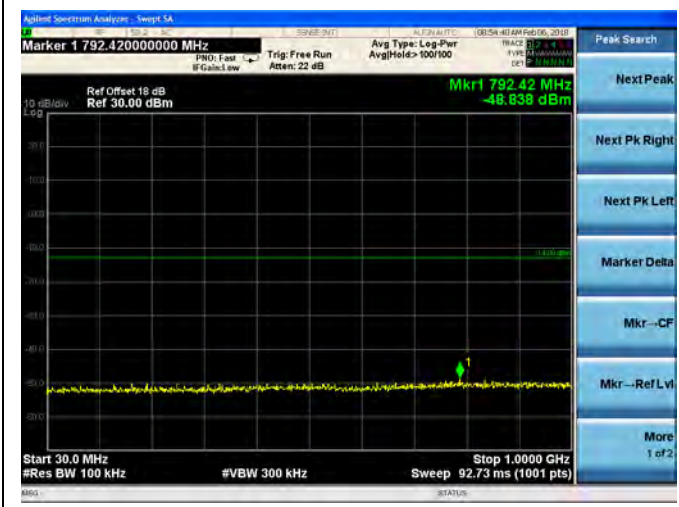

**16QAM**

LTE Band 4 10MHz BW Low Channel

QPSK

16QAM

LTE Band 4 10MHz BW Mid Channel

QPSK

16QAM

LTE Band 4 10MHz BW High Channel

QPSK

16QAM

LTE Band 4 15MHz BW Low Channel

QPSK

16QAM

LTE Band 4 15MHz BW Mid Channel

QPSK

16QAM

LTE Band 4 15MHz BW High Channel  
**QPSK**

**16QAM**

LTE Band 4 20MHz BW Low Channel

QPSK

16QAM

LTE Band 4 20MHz BW Mid Channel

QPSK

16QAM