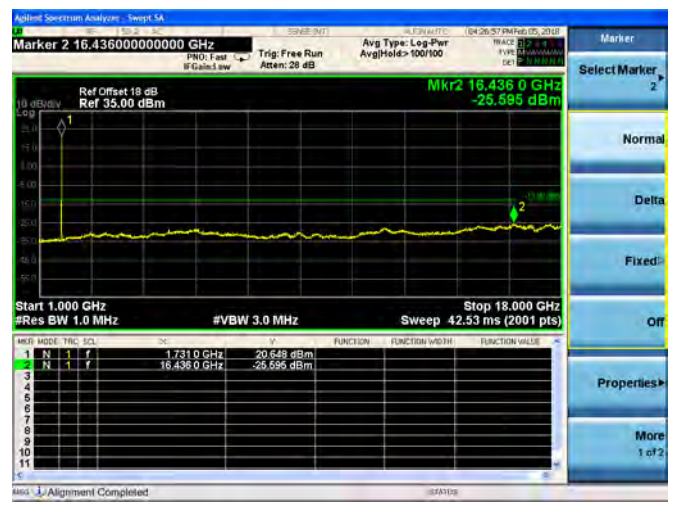

16QAM

LTE Band 4 5MHz BW Low Channel

QPSK

16QAM

LTE Band 4 5MHz BW Mid Channel

QPSK

16QAM

LTE Band 4 5MHz BW High Channel  
**QPSK**

**16QAM**

LTE Band 4 10MHz BW Low Channel

QPSK

16QAM

LTE Band 4 10MHz BW Mid Channel

QPSK

16QAM

LTE Band 4 10MHz BW High Channel