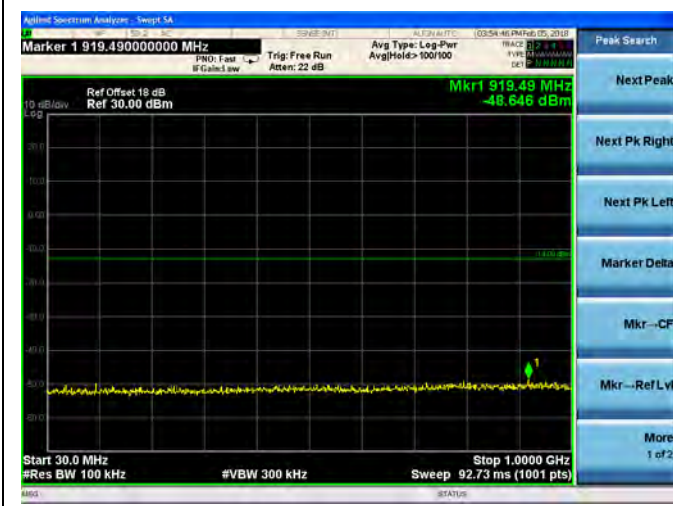

LTE Band 4 1.4MHz BW Low Channel

QPSK

16QAM

LTE Band 4 1.4MHz BW Mid Channel

QPSK

16QAM

LTE Band 4 1.4MHz BW High Channel

QPSK

16QAM

LTE Band 4 3MHz BW Low Channel

QPSK

16QAM

LTE Band 4 3MHz BW Mid Channel

QPSK

16QAM

LTE Band 4 3MHz BW High Channel  
QPSK

16QAM

LTE Band 4 5MHz BW Low Channel

QPSK

16QAM

LTE Band 4 5MHz BW Mid Channel

QPSK

16QAM

LTE Band 4 5MHz BW High Channel  
**QPSK**