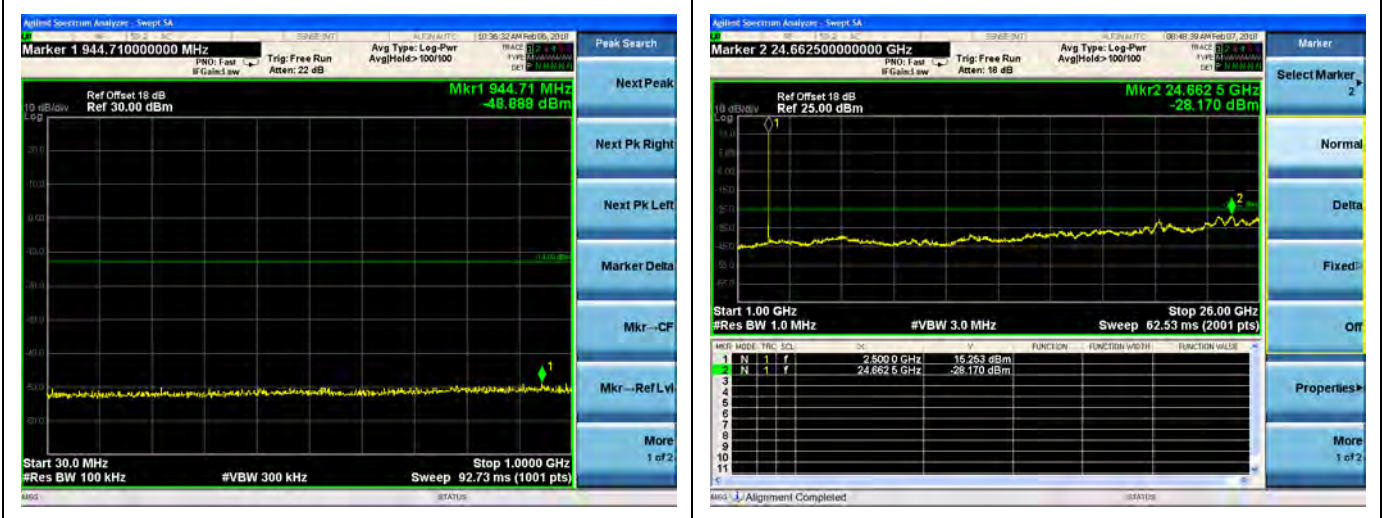

LTE Band 4 15MHz BW High Channel  
**QPSK**

**16QAM**

LTE Band 4 20MHz BW Low Channel

QPSK

16QAM

LTE Band 4 20MHz BW Mid Channel

QPSK

16QAM

LTE Band 4 20MHz BW High Channel

QPSK

16QAM

LTE Band 7 5MHz BW Low Channel

QPSK

16QAM

LTE Band 7 5MHz BW Mid Channel

QPSK