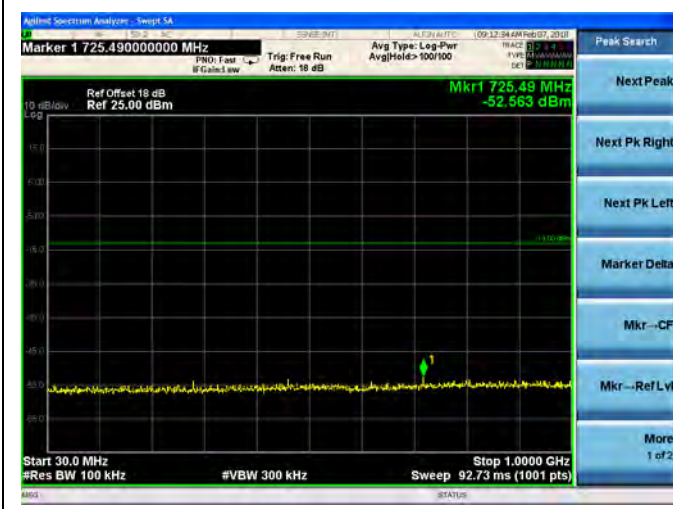

16QAM

LTE Band 7 5MHz BW High Channel  
**QPSK**

**16QAM**

LTE Band 7 10MHz BW Low Channel

QPSK

16QAM

LTE Band 7 10MHz BW Mid Channel

QPSK

16QAM

LTE Band 7 10MHz BW High Channel

QPSK

16QAM

LTE Band 7 15MHz BW Low Channel

QPSK

16QAM

LTE Band 7 15MHz BW Mid Channel

QPSK

16QAM

LTE Band 7 15MHz BW High Channel

QPSK

16QAM

LTE Band 7 20MHz BW Low Channel

QPSK

16QAM