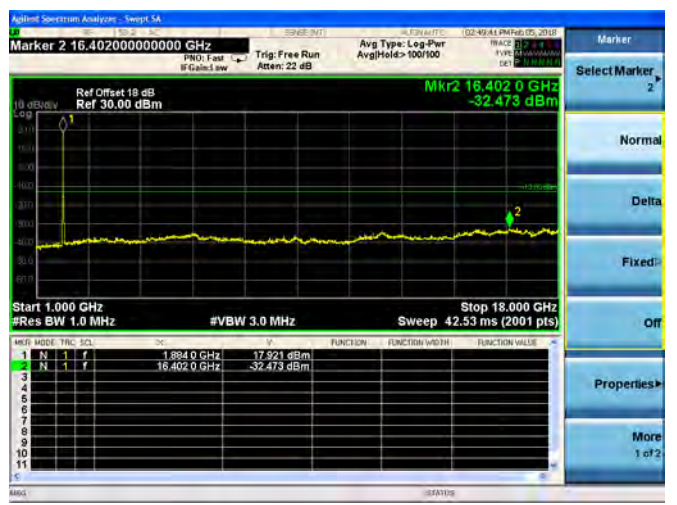

16QAM

LTE Band 2 5MHz BW Mid Channel

QPSK

16QAM

LTE Band 2 5MHz BW High Channel  
QPSK

16QAM

LTE Band 2 10MHz BW Low Channel

QPSK

16QAM

LTE Band 2 10MHz BW Mid Channel

QPSK

16QAM

LTE Band 2 10MHz BW High Channel  
**QPSK**

**16QAM**

LTE Band 2 15MHz BW Low Channel

QPSK

16QAM

LTE Band 2 15MHz BW Mid Channel

QPSK

16QAM

LTE Band 2 15MHz BW High Channel

QPSK

16QAM

LTE Band 2 20MHz BW Low Channel

QPSK

16QAM

LTE Band 2 20MHz BW Mid Channel

QPSK

16QAM

LTE Band 2 20MHz BW High Channel

QPSK

16QAM