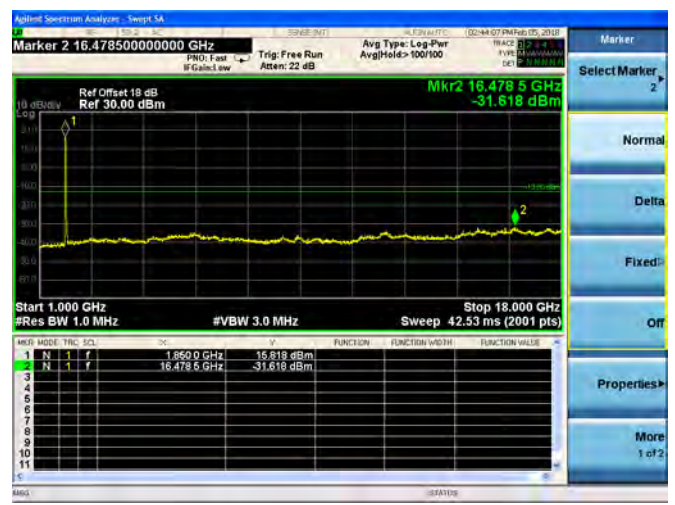

16QAM

LTE Band 2 10MHz BW Mid Channel

QPSK

16QAM

LTE Band 2 10MHz BW High Channel  
**QPSK**

**16QAM**

LTE Band 2 15MHz BW Low Channel

QPSK

16QAM

LTE Band 2 15MHz BW Mid Channel

QPSK

16QAM

LTE Band 2 15MHz BW High Channel

QPSK

16QAM

LTE Band 2 20MHz BW Low Channel

QPSK

16QAM

LTE Band 2 20MHz BW Mid Channel

QPSK

16QAM

LTE Band 2 20MHz BW High Channel

QPSK

16QAM

LTE Band 4 1.4MHz BW Low Channel

QPSK

16QAM

LTE Band 4 1.4MHz BW Mid Channel

QPSK

16QAM

LTE Band 4 1.4MHz BW High Channel

QPSK