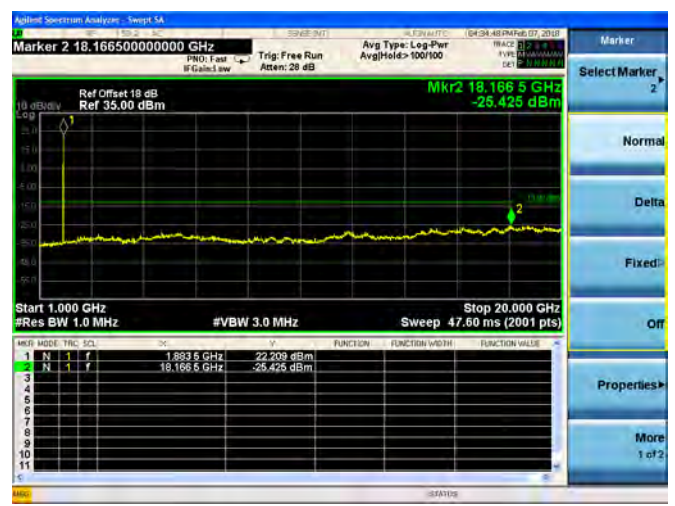

LTE Band 2 1.4MHz BW Mid Channel

QPSK

16QAM

LTE Band 2 1.4MHz BW High Channel

QPSK

16QAM

LTE Band 2 3MHz BW Low Channel

QPSK

16QAM

LTE Band 2 3MHz BW Mid Channel

QPSK

16QAM

LTE Band 2 3MHz BW High Channel  
**QPSK**

**16QAM**

LTE Band 2 5MHz BW Low Channel

QPSK

16QAM

LTE Band 2 5MHz BW Mid Channel

QPSK

16QAM

LTE Band 2 5MHz BW High Channel  
QPSK

16QAM

LTE Band 2 10MHz BW Low Channel

QPSK