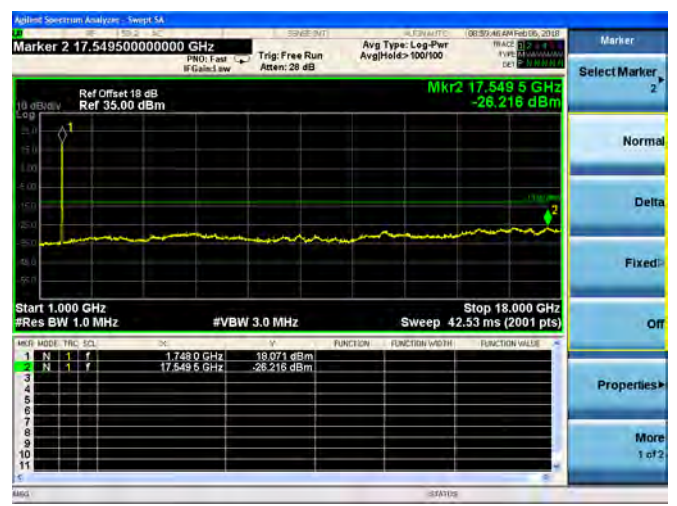

QPSK

16QAM

LTE Band 4 15MHz BW Low Channel

QPSK

16QAM

LTE Band 4 15MHz BW Mid Channel

QPSK

16QAM

LTE Band 4 15MHz BW High Channel  
**QPSK**

**16QAM**

LTE Band 4 20MHz BW Low Channel

QPSK

16QAM

LTE Band 4 20MHz BW Mid Channel

QPSK

16QAM