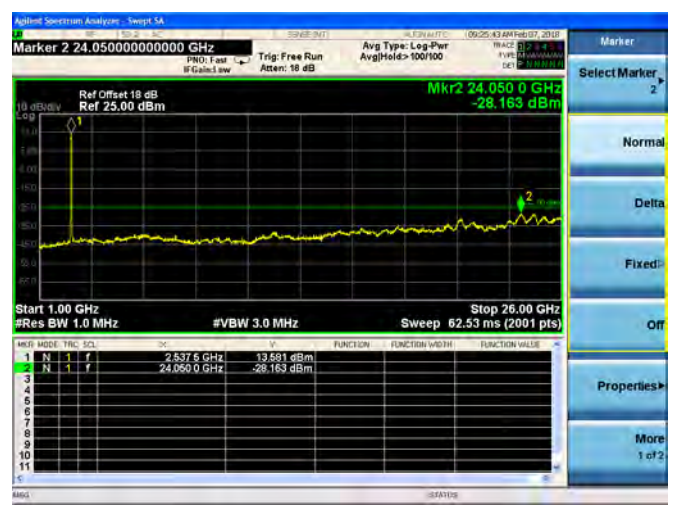

16QAM

LTE Band 7 10MHz BW High Channel

QPSK

16QAM

LTE Band 7 15MHz BW Low Channel

QPSK

16QAM

LTE Band 7 15MHz BW Mid Channel

QPSK

16QAM

LTE Band 7 15MHz BW High Channel

QPSK

16QAM

LTE Band 7 20MHz BW Low Channel

QPSK

16QAM

LTE Band 7 20MHz BW Mid Channel

QPSK

16QAM

LTE Band 7 20MHz BW High Channel

QPSK

16QAM

LTE Band 12 1.4MHz BW Low Channel

QPSK