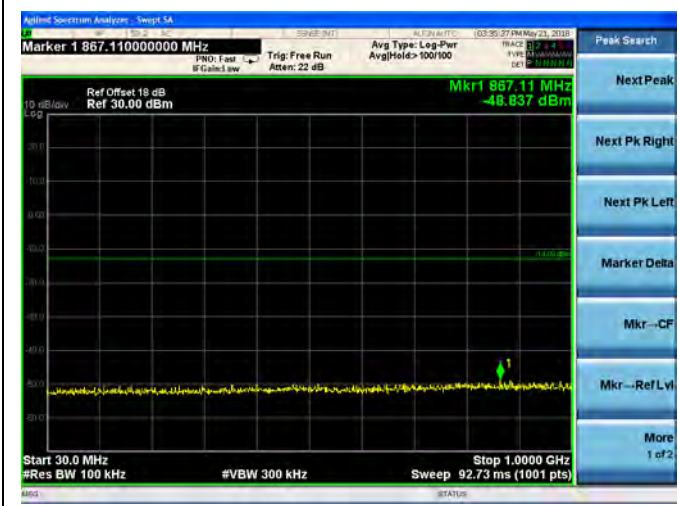

QPSK

16QAM

LTE Band 2 20MHz BW Mid Channel

QPSK

16QAM

LTE Band 2 20MHz BW High Channel

QPSK

16QAM

LTE Band 4 1.4MHz BW Low Channel

QPSK

16QAM

LTE Band 4 1.4MHz BW Mid Channel

QPSK

16QAM

LTE Band 4 1.4MHz BW High Channel

QPSK

16QAM

LTE Band 4 3MHz BW Low Channel

QPSK

16QAM

LTE Band 4 3MHz BW Mid Channel

QPSK

16QAM

LTE Band 4 3MHz BW High Channel  
QPSK