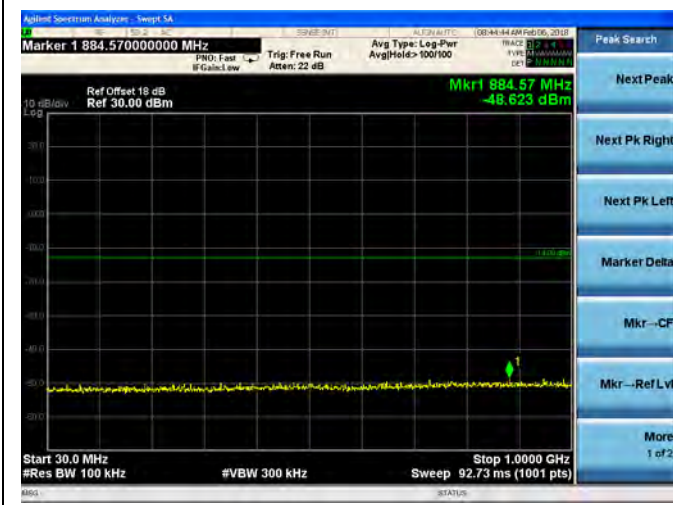

16QAM

LTE Band 4 5MHz BW Low Channel

QPSK

16QAM

LTE Band 4 5MHz BW Mid Channel

QPSK

16QAM

LTE Band 4 5MHz BW High Channel  
**QPSK**

**16QAM**

LTE Band 4 10MHz BW Low Channel

QPSK

16QAM

LTE Band 4 10MHz BW Mid Channel

QPSK

16QAM

LTE Band 4 10MHz BW High Channel

QPSK

16QAM

LTE Band 4 15MHz BW Low Channel

QPSK

16QAM

LTE Band 4 15MHz BW Mid Channel

QPSK

16QAM