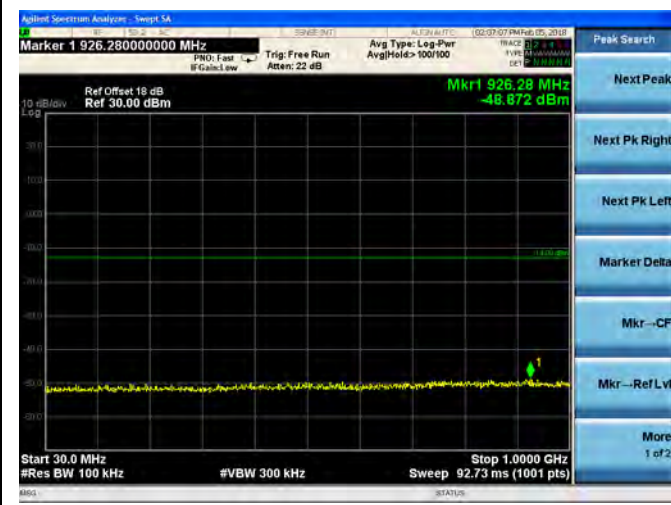

LTE Band 2 1.4MHz BW Mid Channel

QPSK

16QAM

LTE Band 2 1.4MHz BW High Channel

QPSK

16QAM

LTE Band 2 3MHz BW Low Channel

QPSK

16QAM

LTE Band 2 3MHz BW Mid Channel

QPSK

16QAM

LTE Band 2 3MHz BW High Channel  
**QPSK**

**16QAM**

LTE Band 2 5MHz BW Low Channel

QPSK

16QAM

LTE Band 2 5MHz BW Mid Channel

QPSK

16QAM

LTE Band 2 5MHz BW High Channel  
QPSK

16QAM

LTE Band 2 10MHz BW Low Channel

QPSK

16QAM

LTE Band 2 10MHz BW Mid Channel

QPSK

16QAM

LTE Band 2 10MHz BW High Channel  
**QPSK**

**16QAM**

LTE Band 2 15MHz BW Low Channel

QPSK