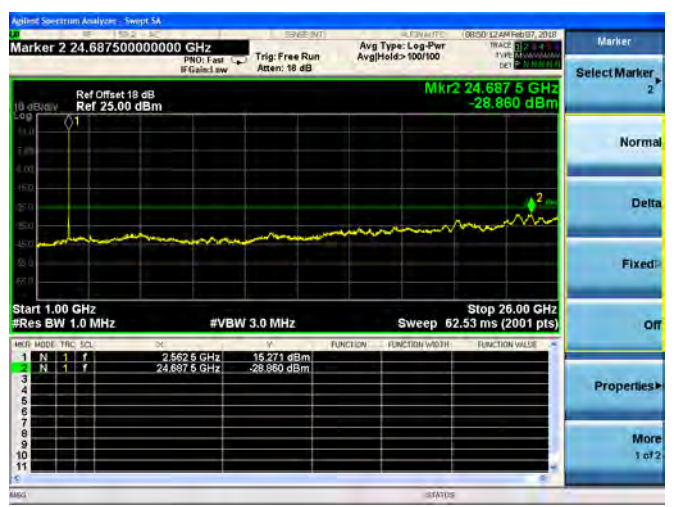

LTE Band 4 15MHz BW High Channel  
**QPSK**

**16QAM**

LTE Band 4 20MHz BW Low Channel

QPSK

16QAM

LTE Band 4 20MHz BW Mid Channel

QPSK

16QAM

LTE Band 4 20MHz BW High Channel

QPSK

16QAM

LTE Band 7 5MHz BW Low Channel

QPSK

16QAM

LTE Band 7 5MHz BW Mid Channel

QPSK

16QAM

LTE Band 7 5MHz BW High Channel  
**QPSK**

**16QAM**

LTE Band 7 10MHz BW Low Channel

QPSK

16QAM

LTE Band 7 10MHz BW Mid Channel

QPSK