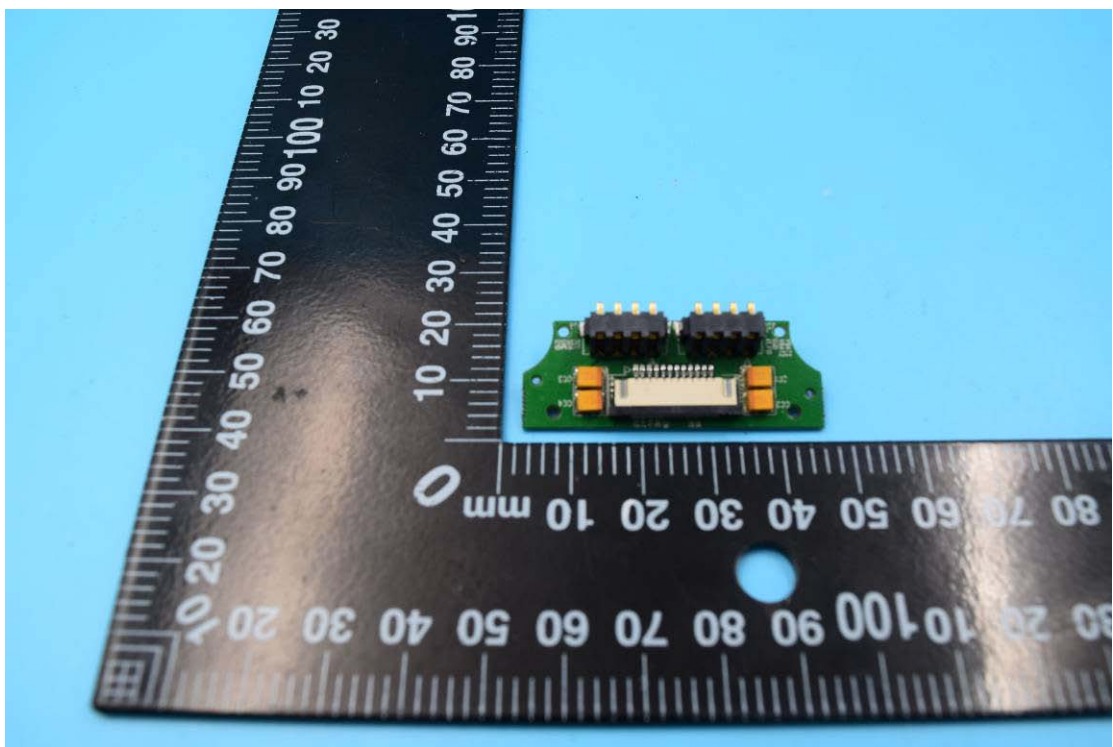

FCC ID: 2AC6AC72

Internal Photos

1. EUT uncover view

2. Mainboard front view

3. Mainboard rear view

4. Antenna view