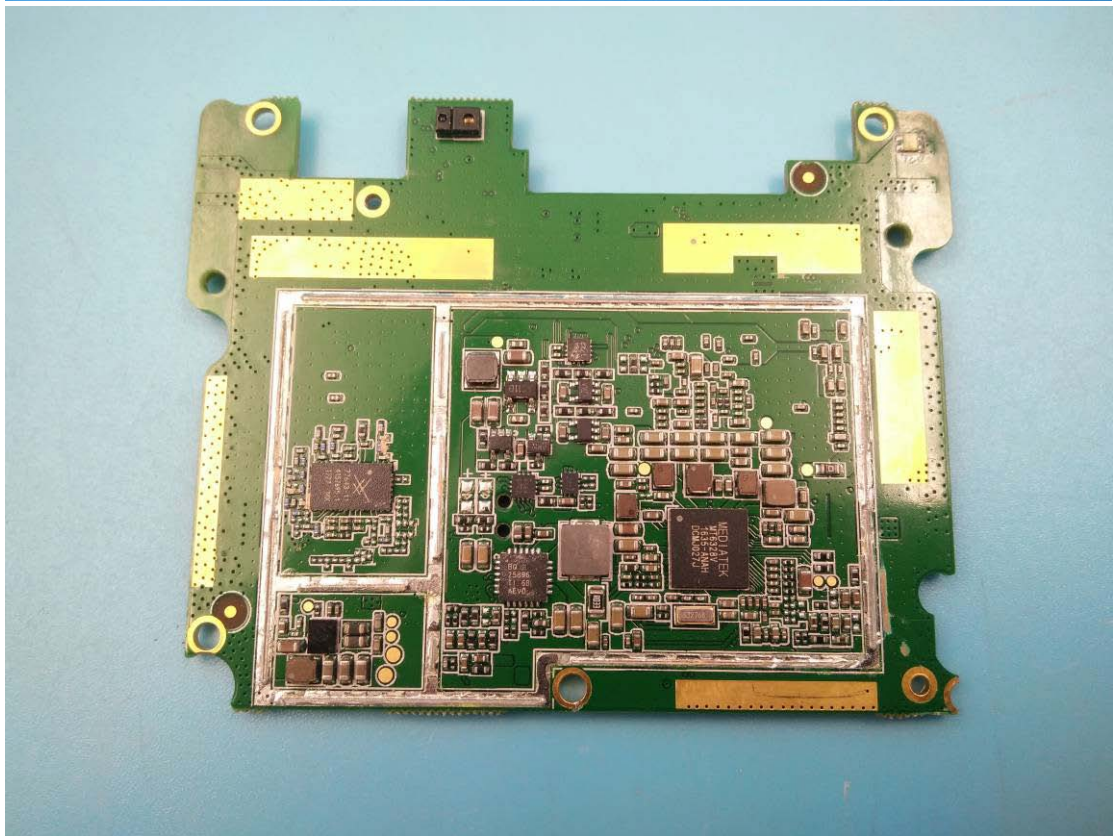

FCC ID: 2AC6AC72

Internal Photos

1. EUT uncover view

2. Mainboard front view

3. Mainboard rear view

4. Antenna view