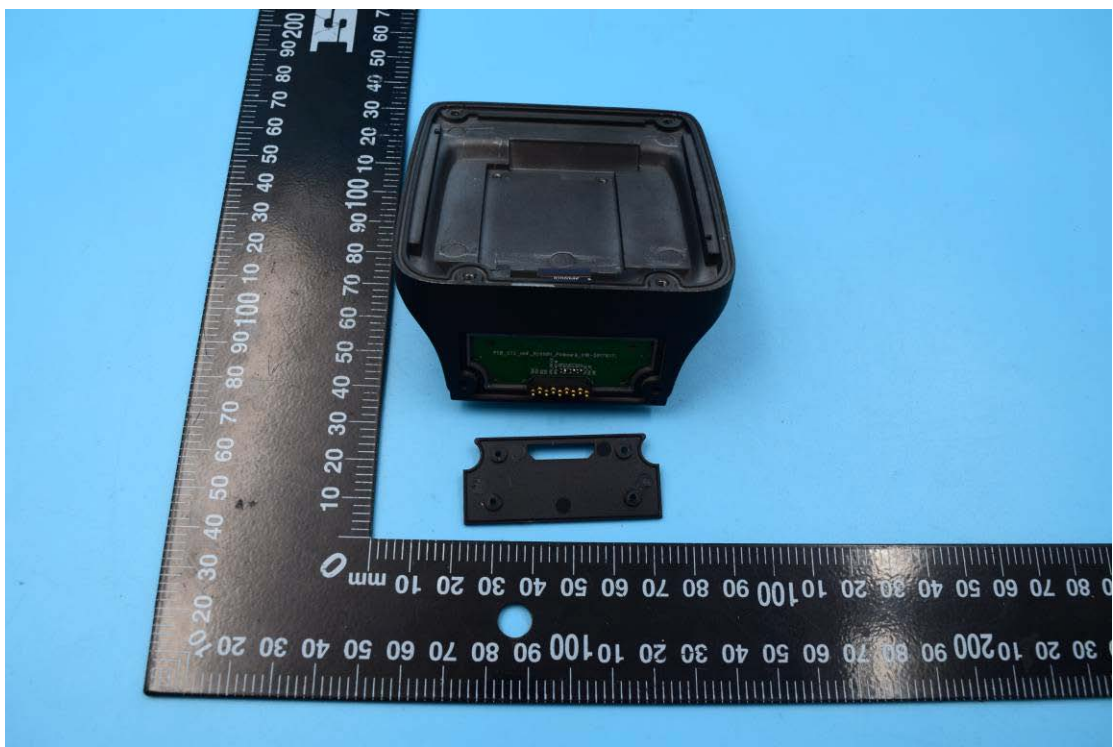

FCC ID: 2AC6AC72

Internal Photos

1. EUT uncover view

2. Mainboard front view

3. Mainboard rear view

4. Antenna view