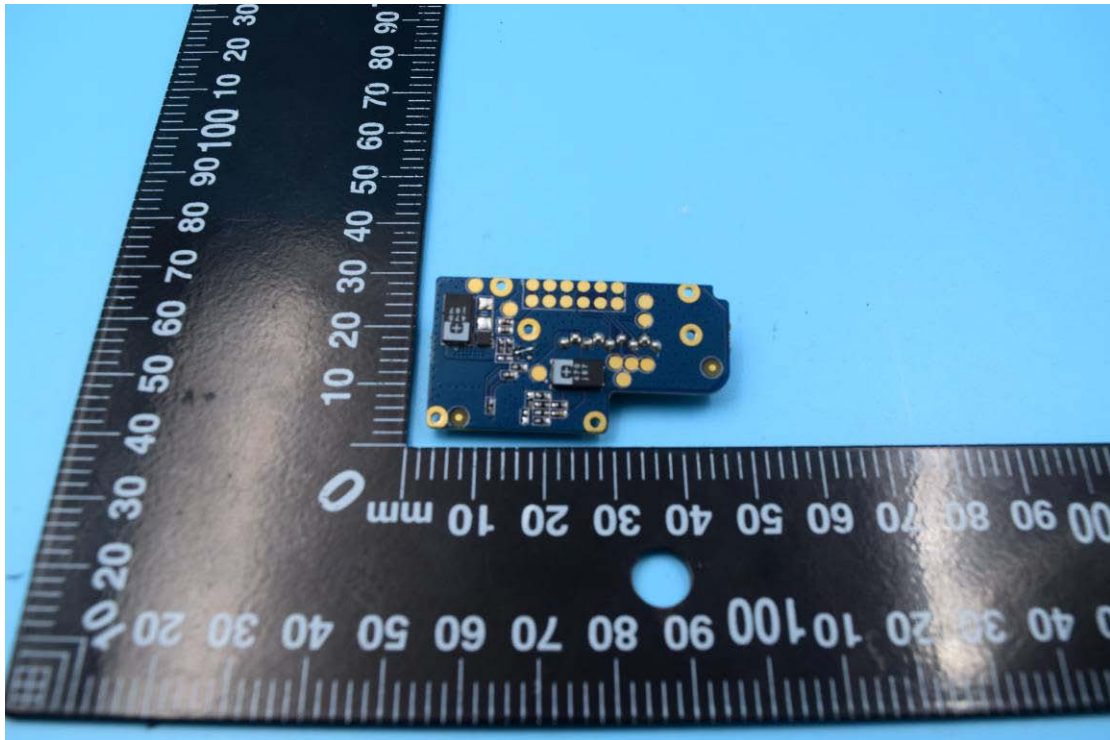

FCC ID: 2AC6AC72

Internal Photos

1. EUT uncover view

2. Mainboard front view

3. Mainboard rear view

4. Antenna view