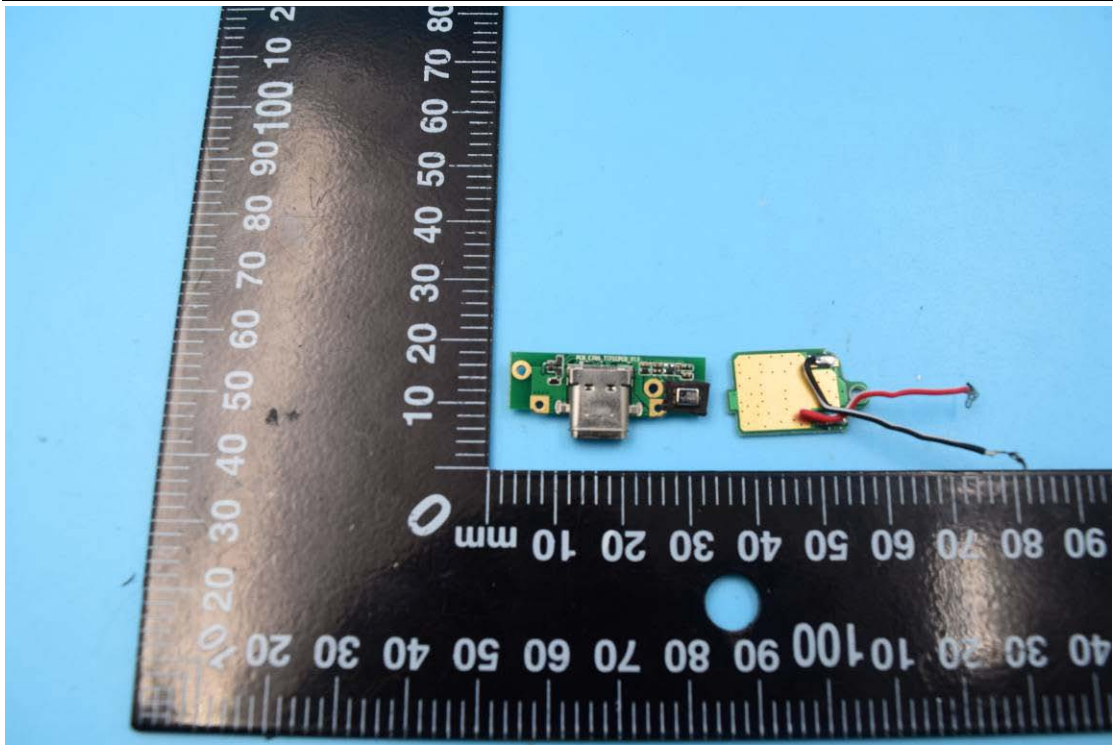

FCC ID: 2AC6AC72

Internal Photos

1. EUT uncover view

2. Mainboard front view

3. Mainboard rear view

4. Antenna view