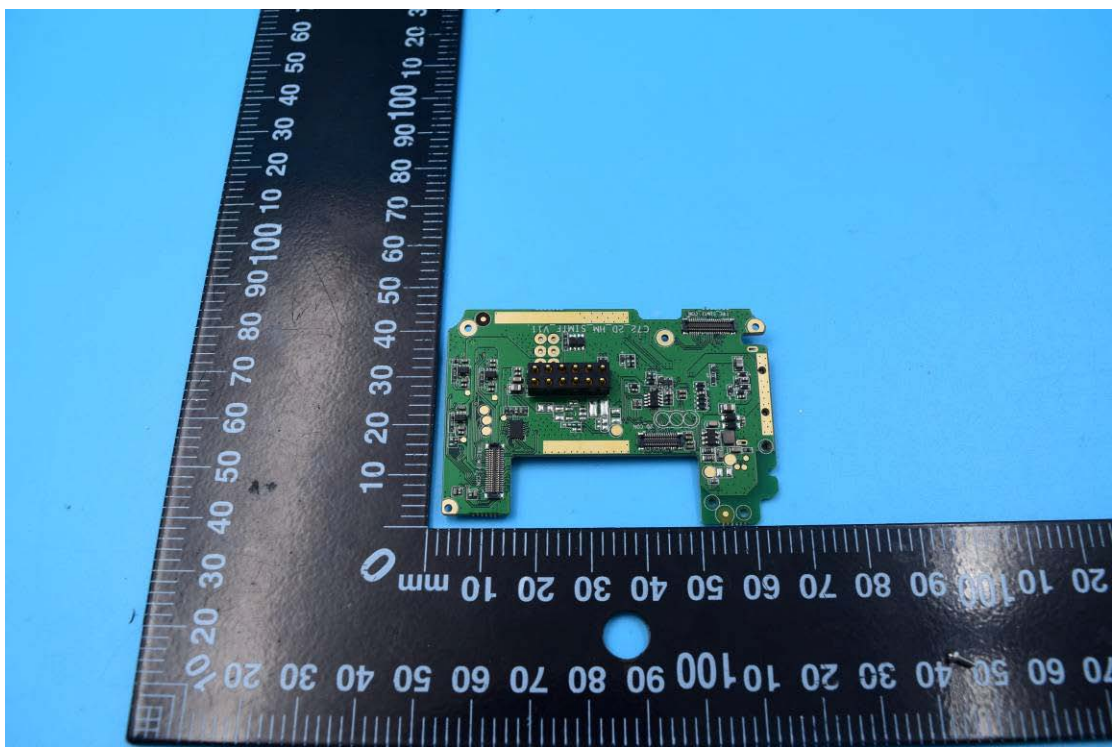

FCC ID: 2AC6AC72

Internal Photos

1. EUT uncover view

2. Mainboard front view

3. Mainboard rear view

4. Antenna view