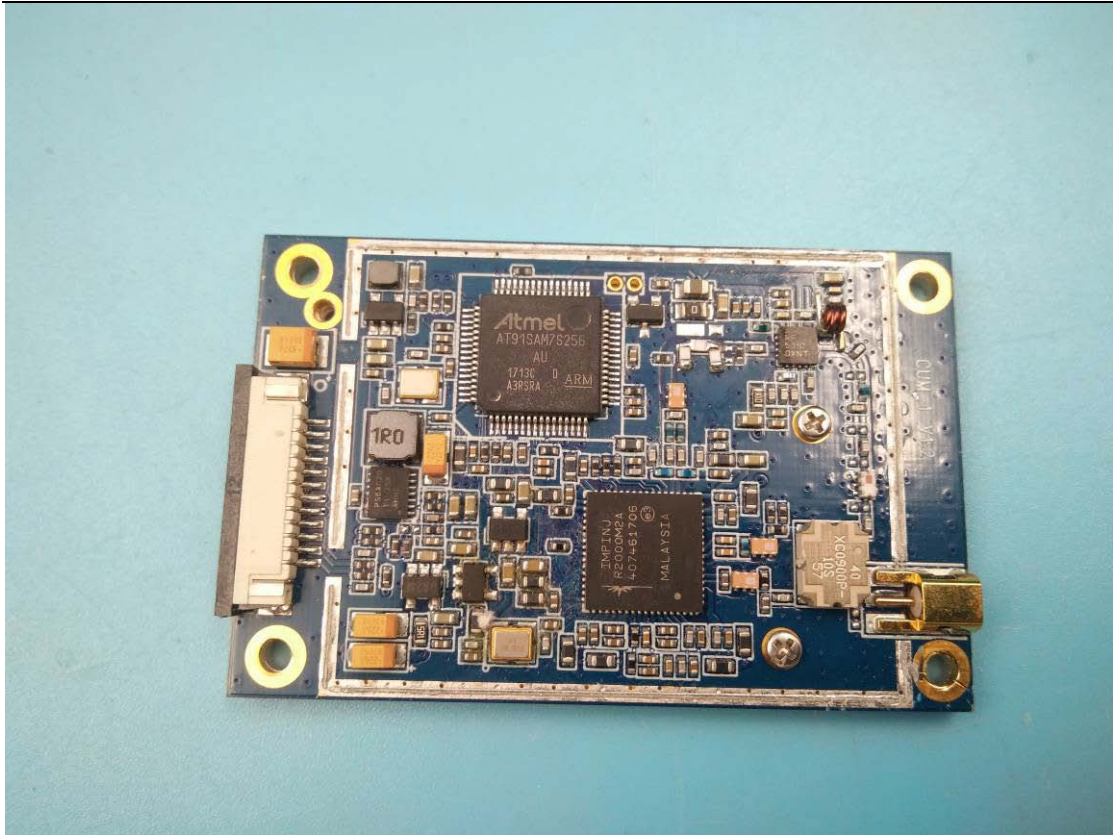

FCC ID: 2AC6AC72

Internal Photos

1. EUT uncover view

2. Mainboard front view

3. Mainboard rear view

4. Antenna view