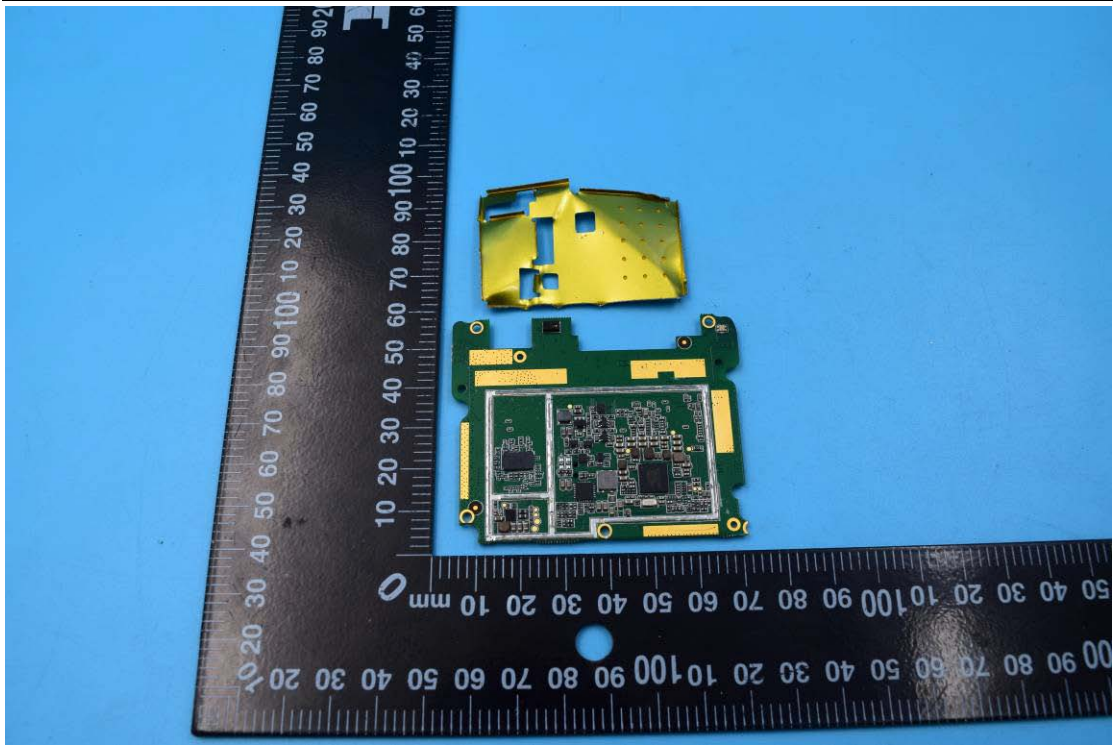

FCC ID: 2AC6AC72

Internal Photos

1. EUT uncover view

2. Mainboard front view

3. Mainboard rear view

4. Antenna view