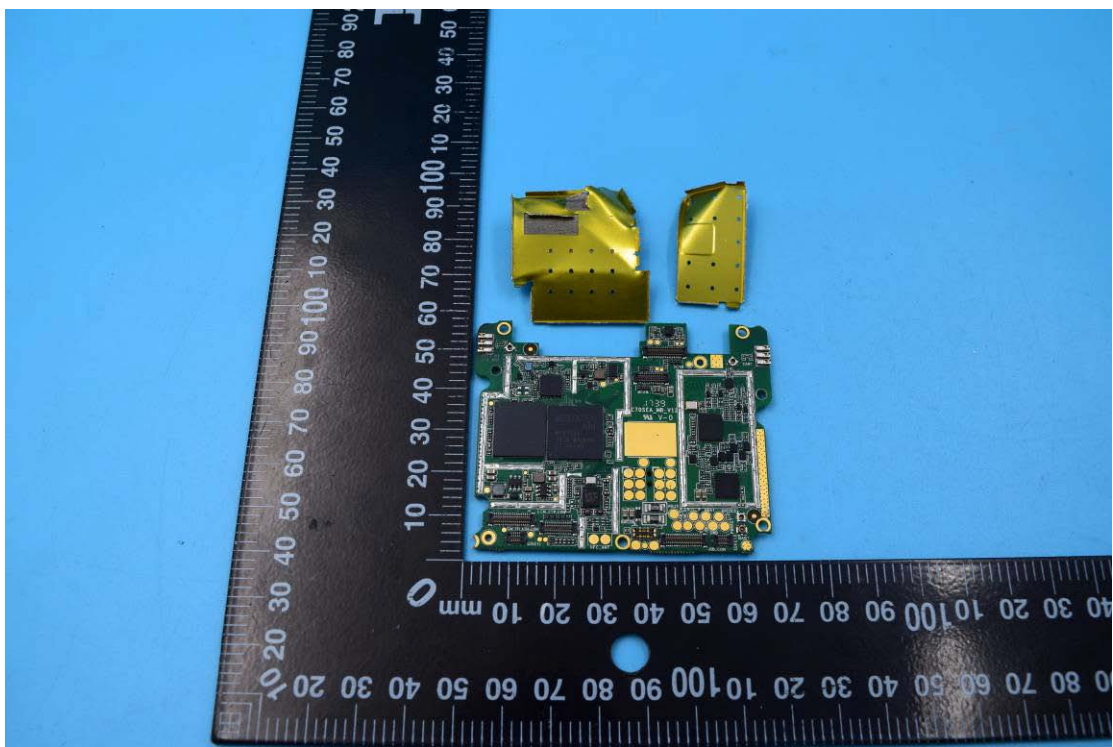

FCC ID: 2AC6AC72

Internal Photos

1. EUT uncover view

2. Mainboard front view

3. Mainboard rear view

4. Antenna view