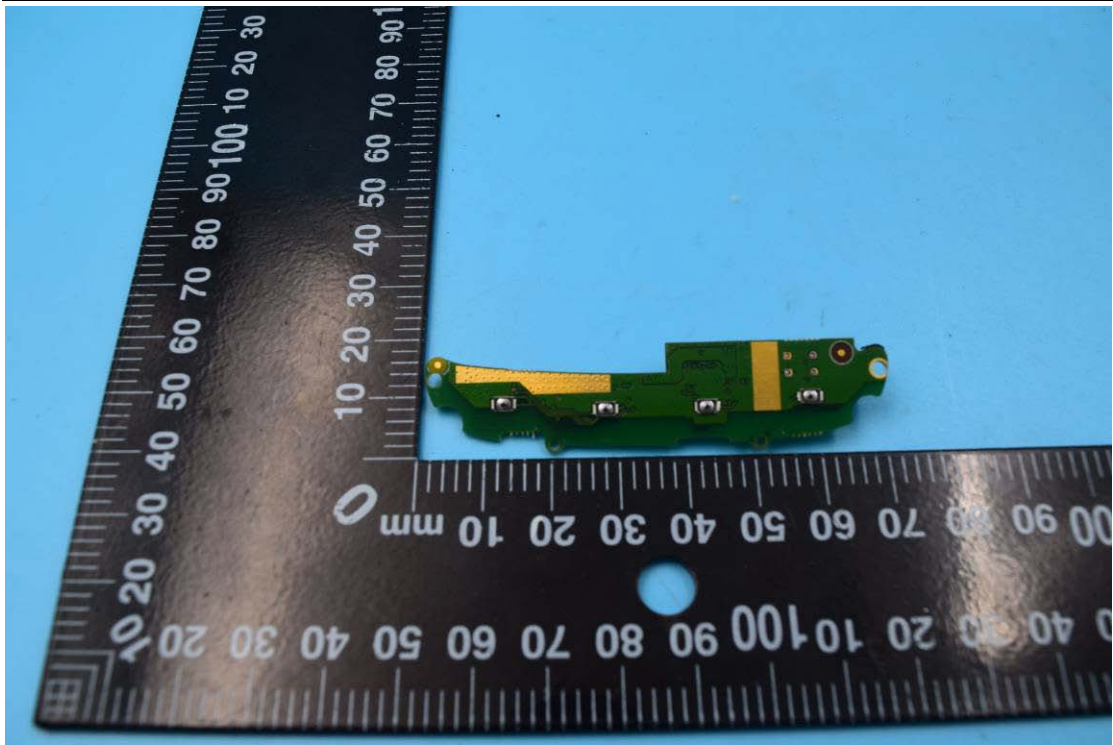

FCC ID: 2AC6AC72

Internal Photos

1. EUT uncover view

2. Mainboard front view

3. Mainboard rear view

4. Antenna view