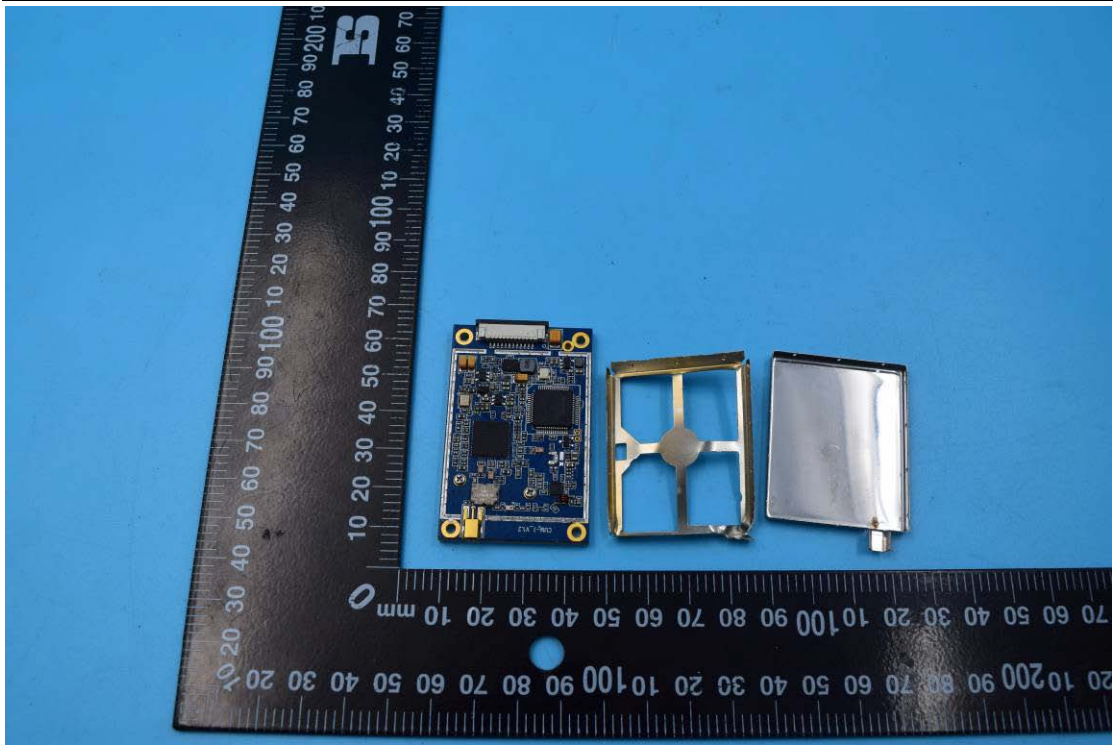

FCC ID: 2AC6AC72

Internal Photos

1. EUT uncover view

2. Mainboard front view

3. Mainboard rear view

4. Antenna view