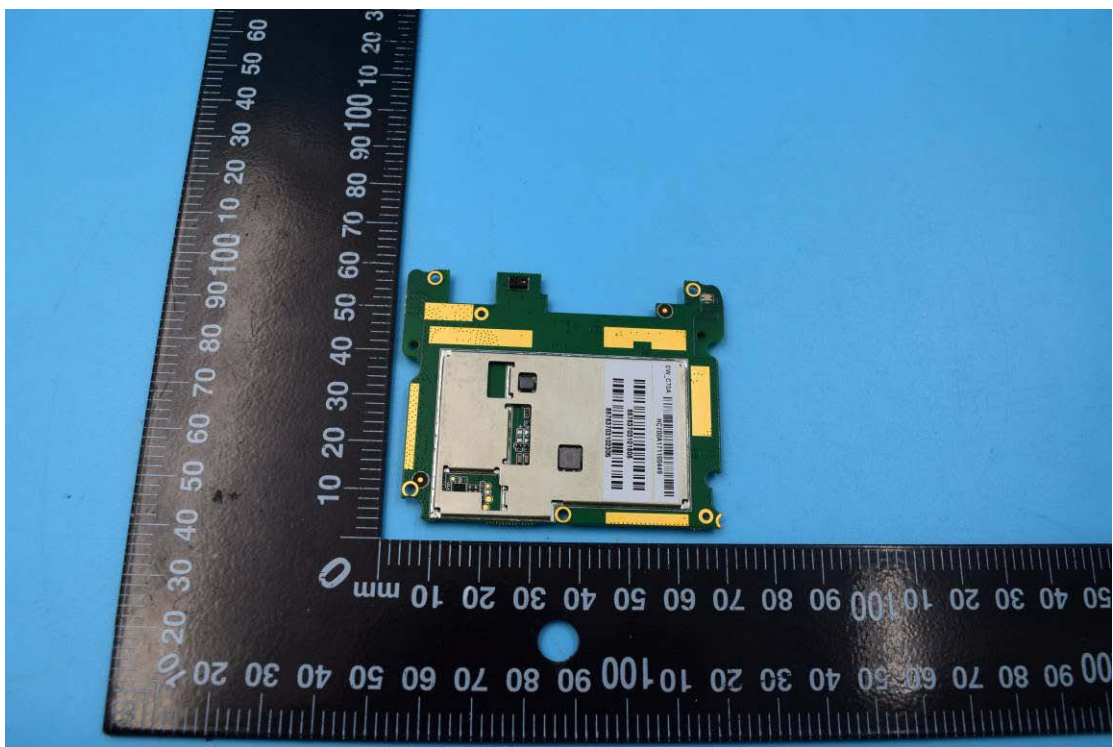

FCC ID: 2AC6AC72

Internal Photos

1. EUT uncover view

2. Mainboard front view

3. Mainboard rear view

4. Antenna view