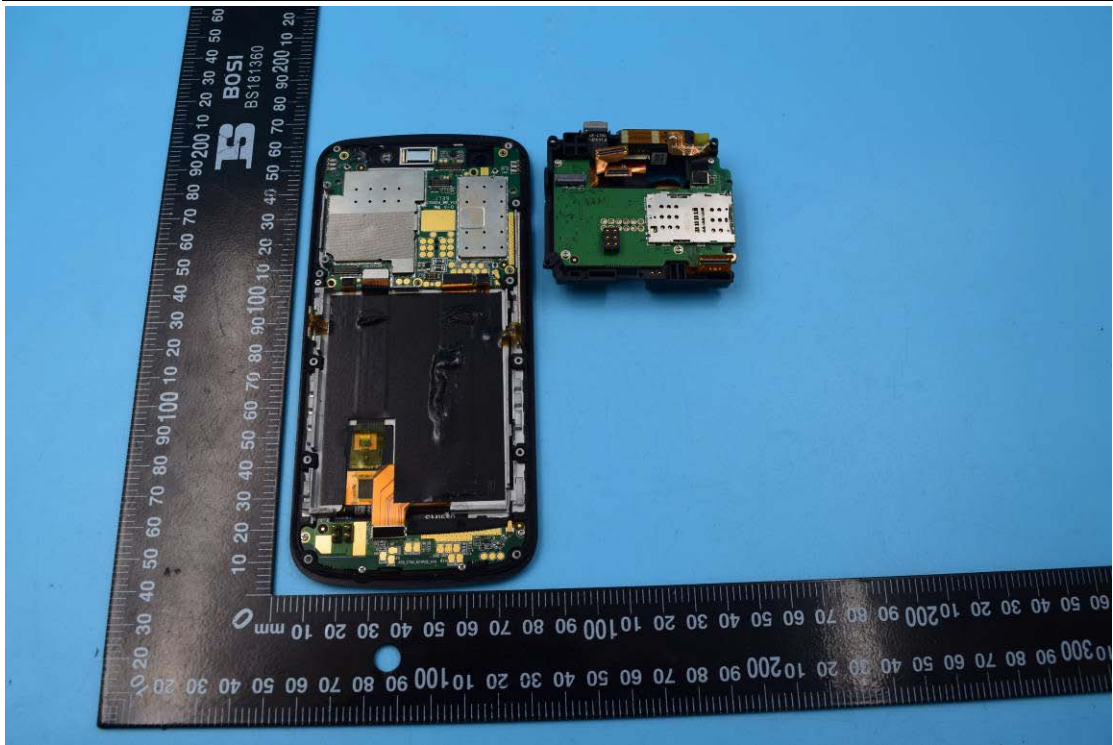

FCC ID: 2AC6AC72

Internal Photos

1. EUT uncover view

2. Mainboard front view

3. Mainboard rear view

4. Antenna view