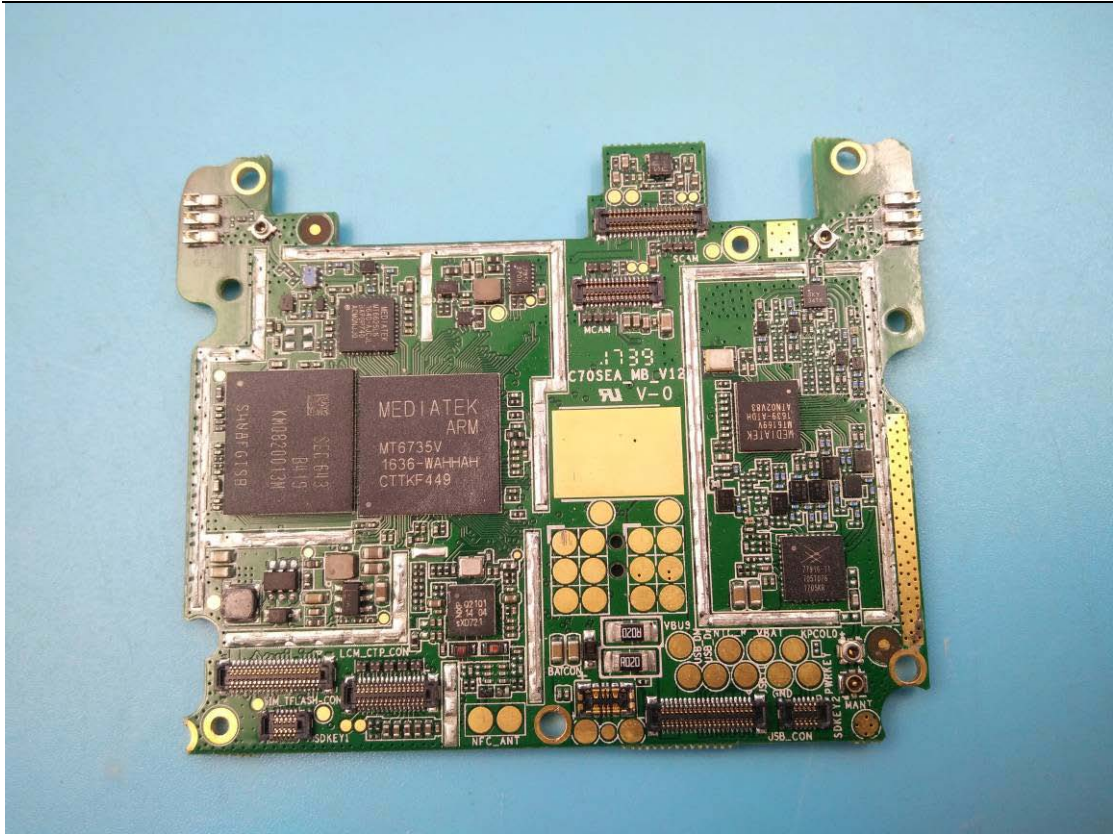

FCC ID: 2AC6AC72

Internal Photos

1. EUT uncover view

2. Mainboard front view

3. Mainboard rear view

4. Antenna view