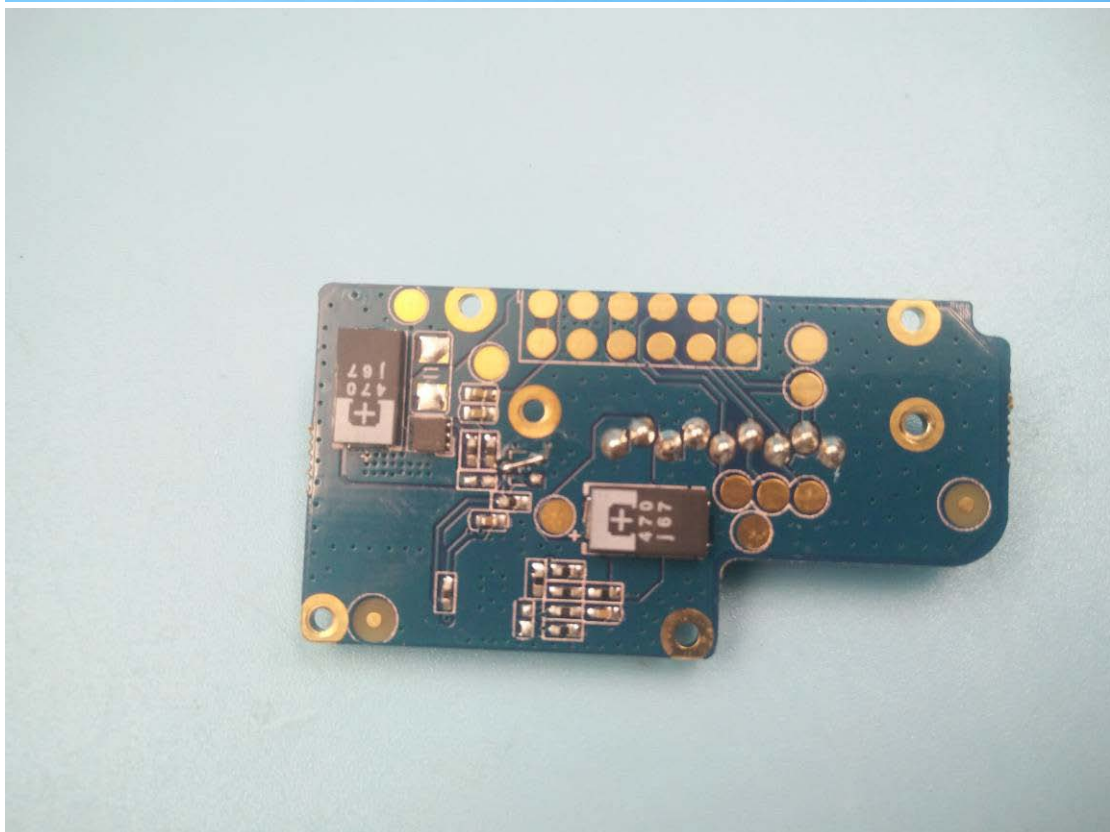

FCC ID: 2AC6AC72

Internal Photos

1. EUT uncover view

2. Mainboard front view

3. Mainboard rear view

4. Antenna view