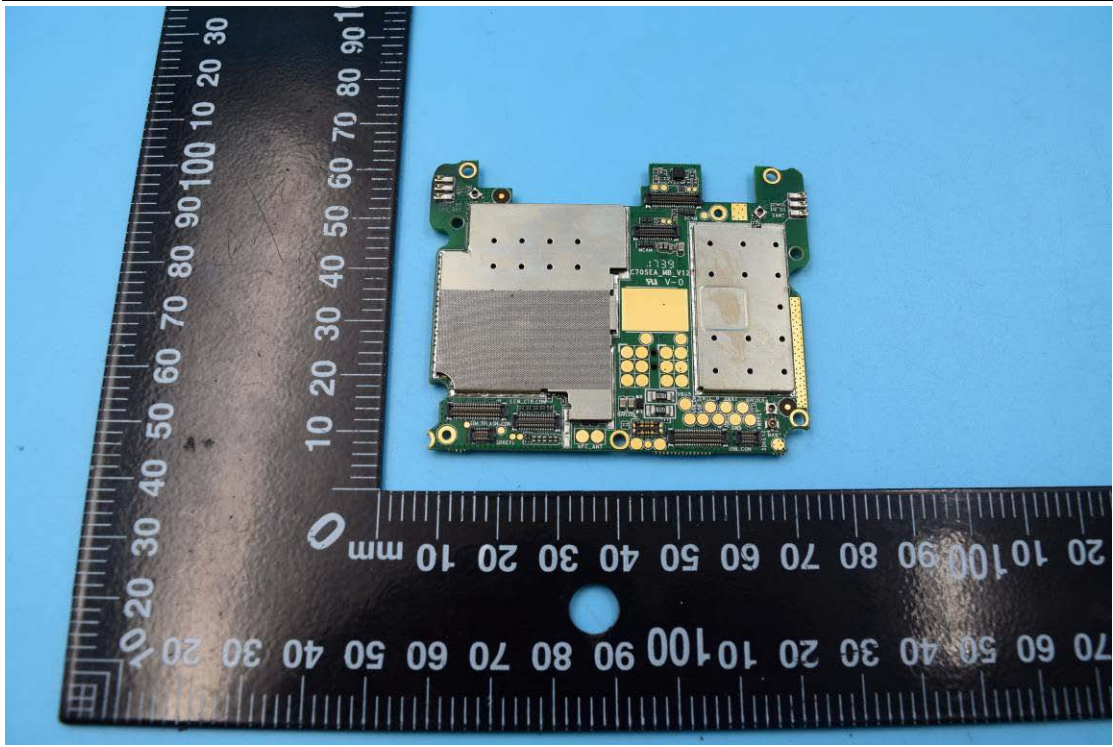

FCC ID: 2AC6AC72

Internal Photos

1. EUT uncover view

2. Mainboard front view

3. Mainboard rear view

4. Antenna view