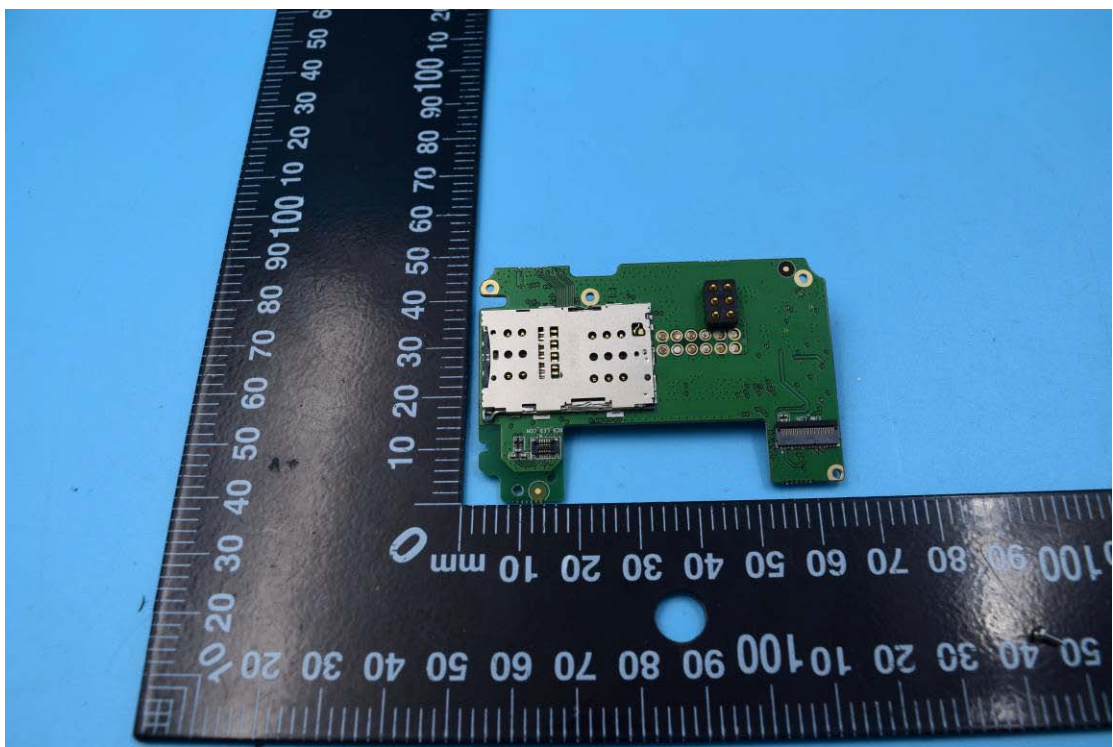

FCC ID: 2AC6AC72

Internal Photos

1. EUT uncover view

2. Mainboard front view

3. Mainboard rear view

4. Antenna view