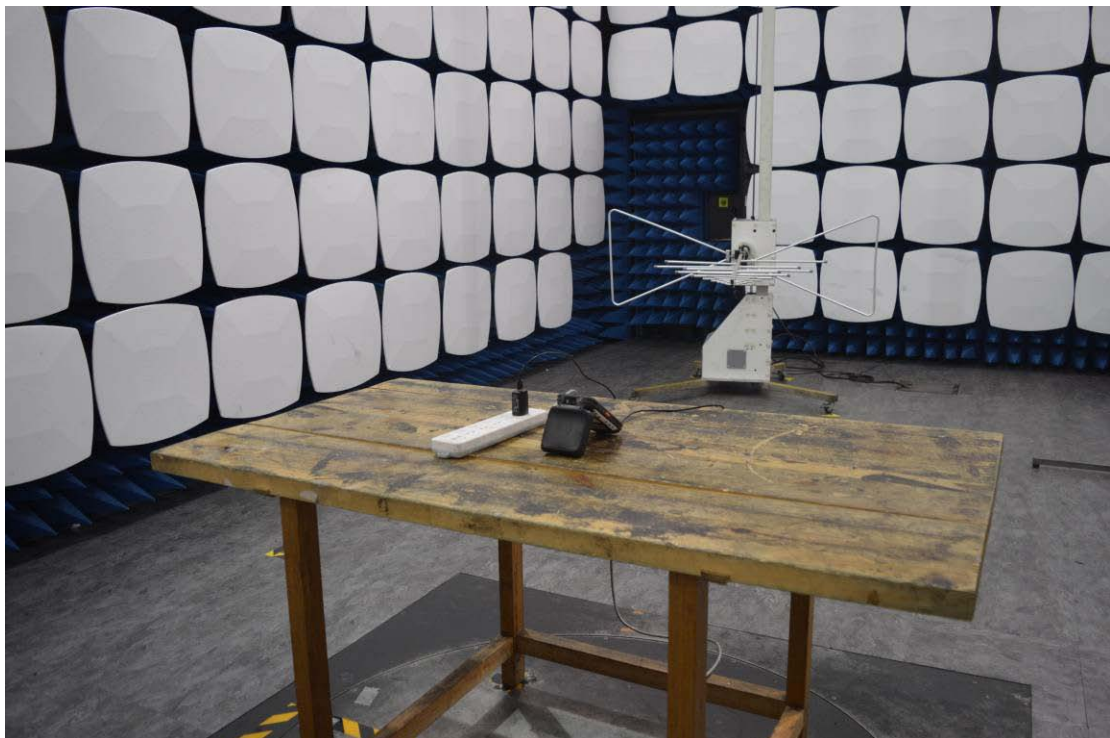

FCC ID: 2AC6AC72

Test Setup Photos

1. Conducted emission main's port front view

2. Conducted emission main's port side view

3. Radiated emission (9KHz-30MHz)

4. Radiated emission (30MHz-1GHz)

5. Radiated emission (above 1GHz)

6. Conducted emission antenna's port