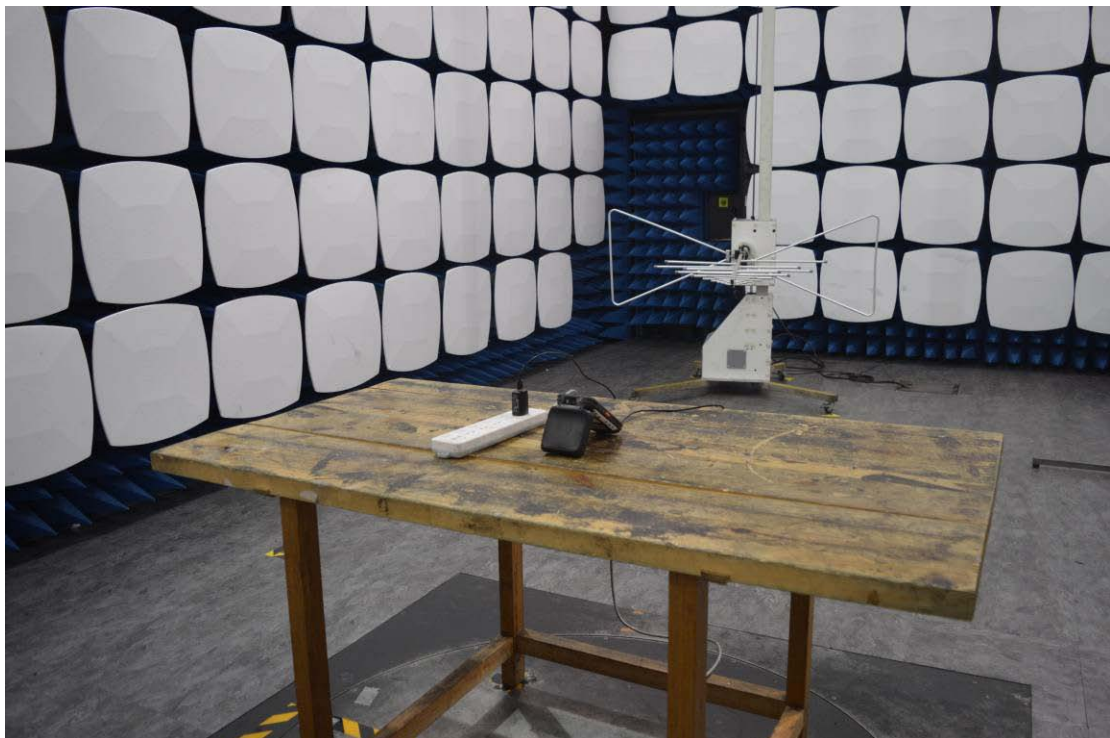

FCC ID: 2AC6AC72

Test Setup Photos

1. Conducted emission main's port front view

2. Conducted emission main's port side view

3. Radiated emission (9KHz-30MHz)

4. Radiated emission (30MHz-1GHz)

5. Radiated emission (above 1GHz)

6. Conducted emission antenna's port

(BLE)

(BT Classic)