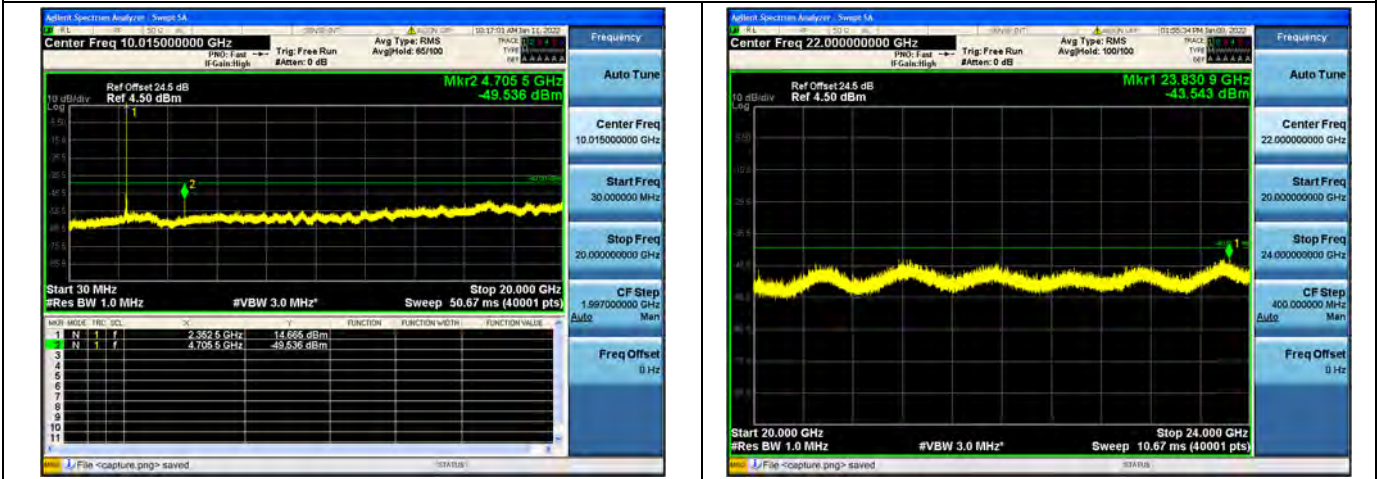

Band 40 / Block B / 5MHz / Mid CH / 16QAM