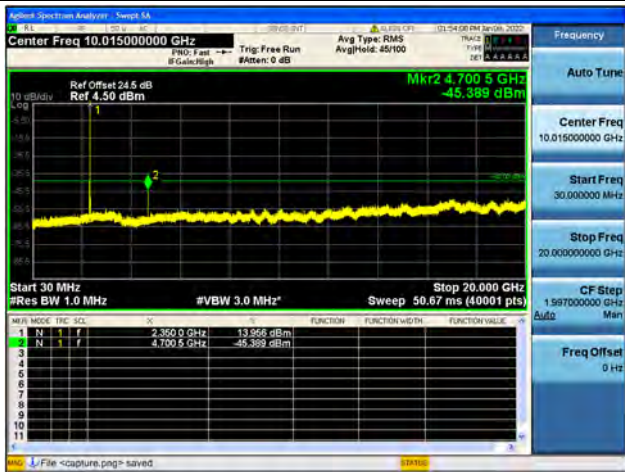

Band 40 / Block A / 10MHz / Mid CH / QPSK

Band 40 / Block A / 10MHz / Mid CH / 16QAM

Band 40 / Block A / Duty Cycle (1.96%)

Band 40 / Block B / 5MHz / Low CH / QPSK

Band 40 / Block B / 5MHz / Low CH / 16QAM