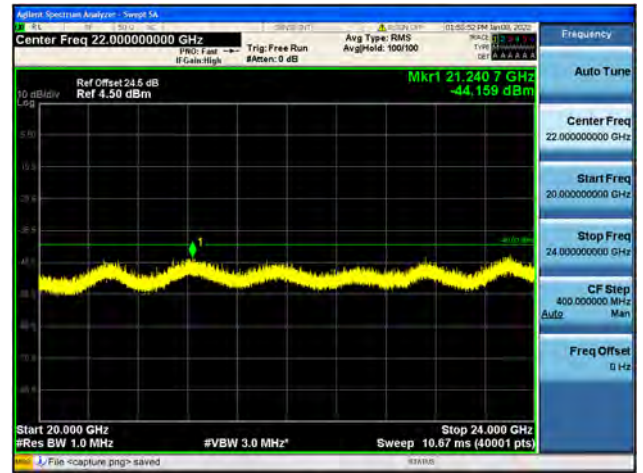

Band 40 / Block A / 10MHz / Mid CH / QPSK

Band 40 / Block A / 10MHz / Mid CH / 16QAM

Band 40 / Block A / Duty Cycle (1.96%)

Band 40 / Block B / 5MHz / Low CH / QPSK

Band 40 / Block B / 5MHz / Low CH / 16QAM