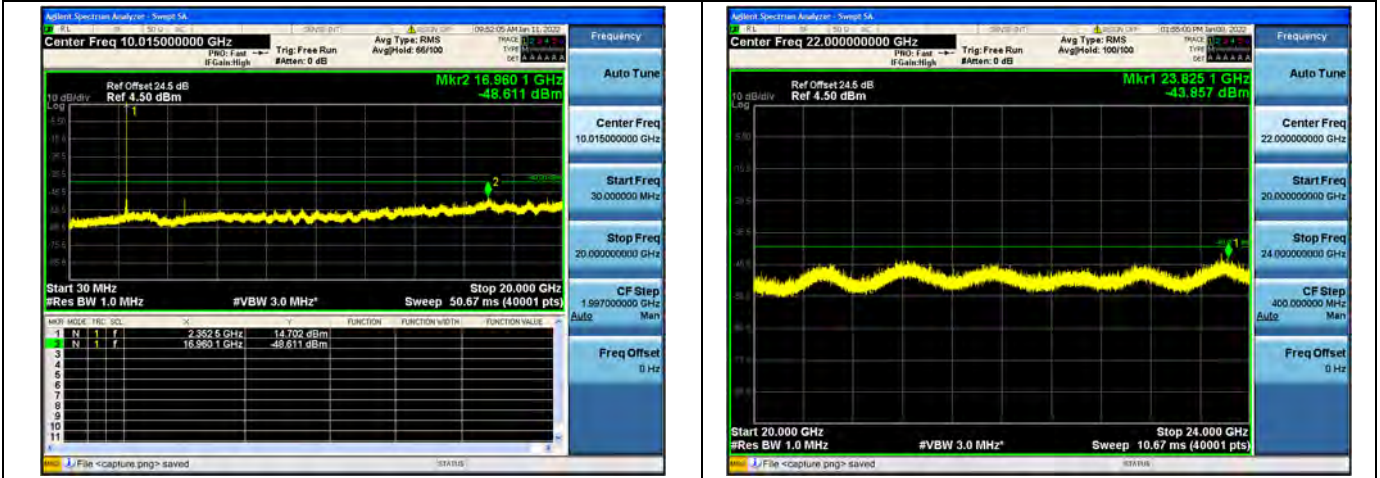

Band 40 / Block B / 5MHz / Mid CH / QPSK