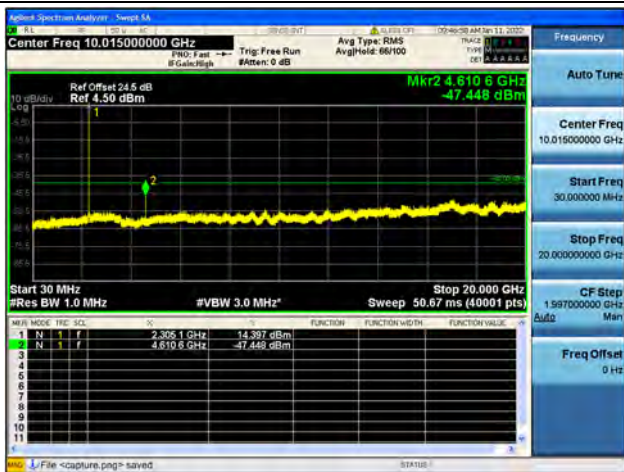

Band 40 / Block A / 5MHz / Low CH / 16QAM