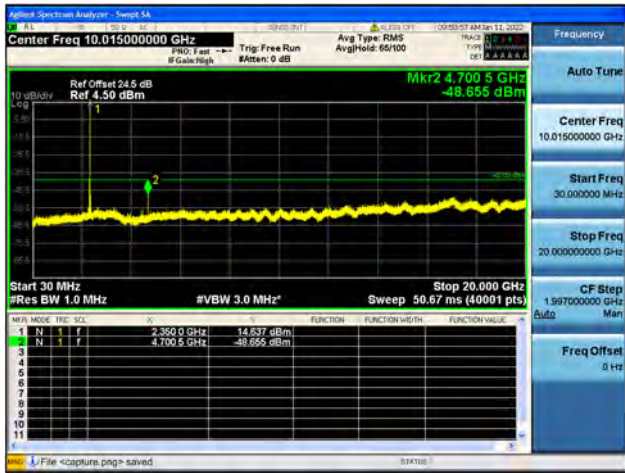

Band 40 / Block A / 10MHz / Mid CH / QPSK

Band 40 / Block A / 10MHz / Mid CH / 16QAM

Band 40 / Block A / Duty Cycle (1.96%)

Band 40 / Block B / 5MHz / Low CH / QPSK

Band 40 / Block B / 5MHz / Low CH / 16QAM