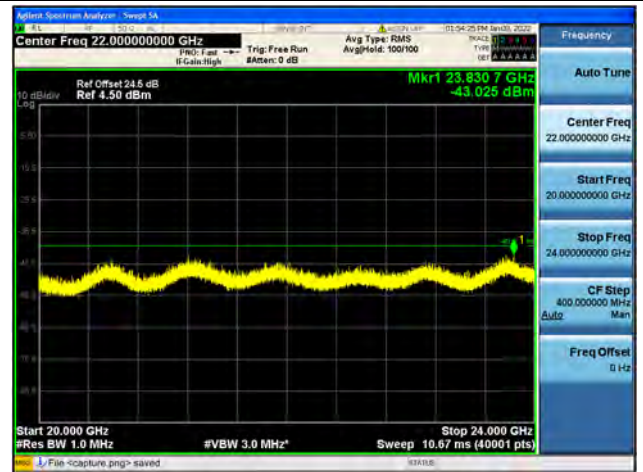

Band 40 / Block A / 10MHz / Mid CH / QPSK

Band 40 / Block A / 10MHz / Mid CH / 16QAM

Band 40 / Block A / Duty Cycle (1.96%)

Band 40 / Block B / 5MHz / Low CH / QPSK

Band 40 / Block B / 5MHz / Low CH / 16QAM