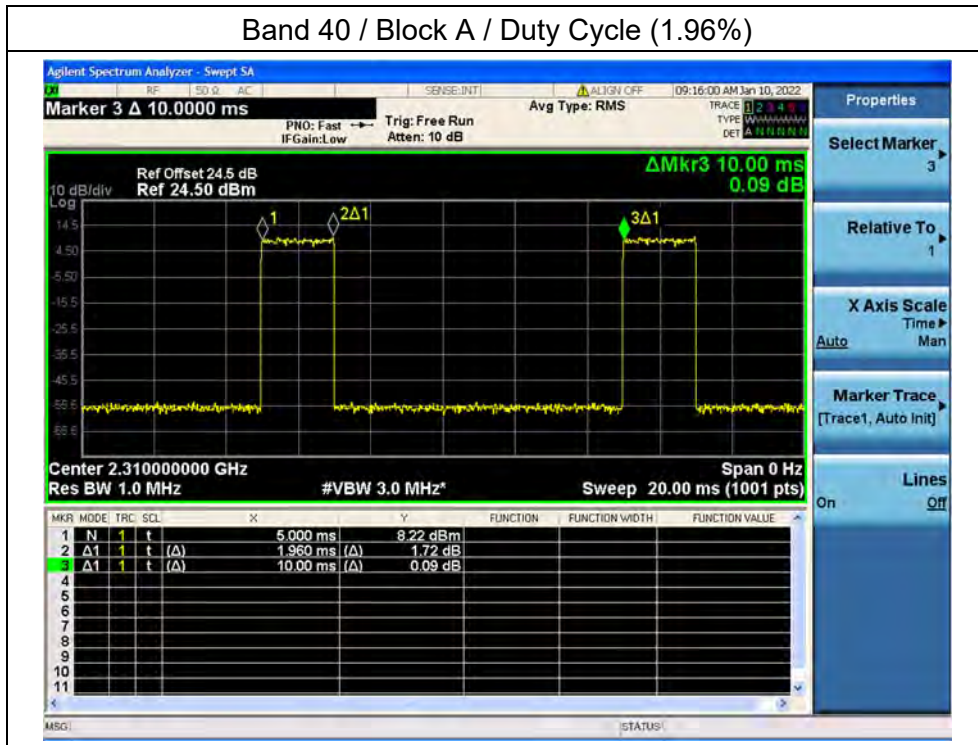

Band 40 / Block A / 10MHz / Mid CH / QPSK

Band 40 / Block A / 10MHz / Mid CH / 16QAM

Band 40 / Block A / Duty Cycle (1.96%)

Band 40 / Block B / 5MHz / Low CH / QPSK

Band 40 / Block B / 5MHz / Low CH / 16QAM