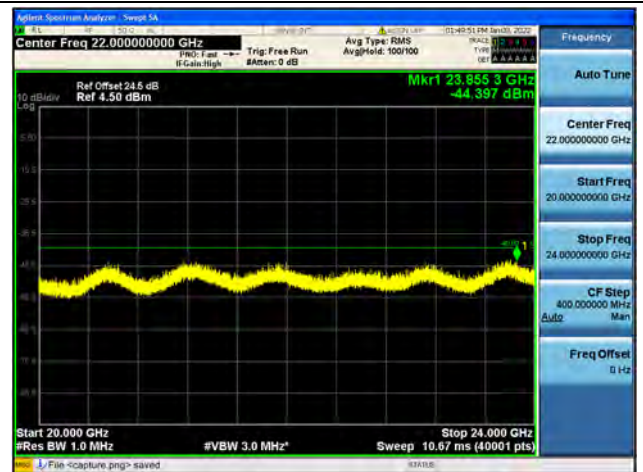

Band 40 / Block A / 5MHz / Low CH / 16QAM