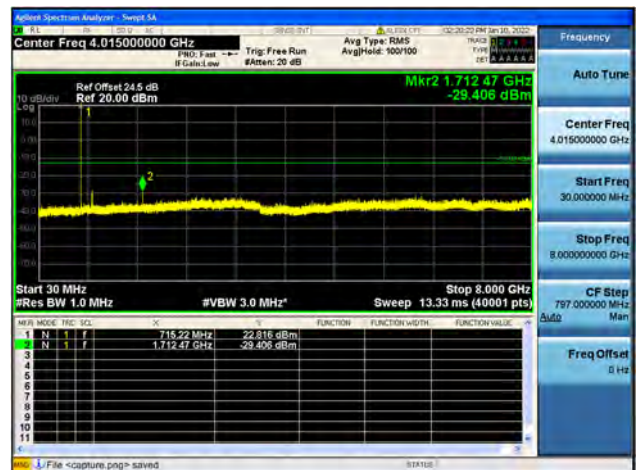

Band12 / 3MHz / Low CH / 16QAM

Band12 / 1.4MHz / High CH / 16QAM