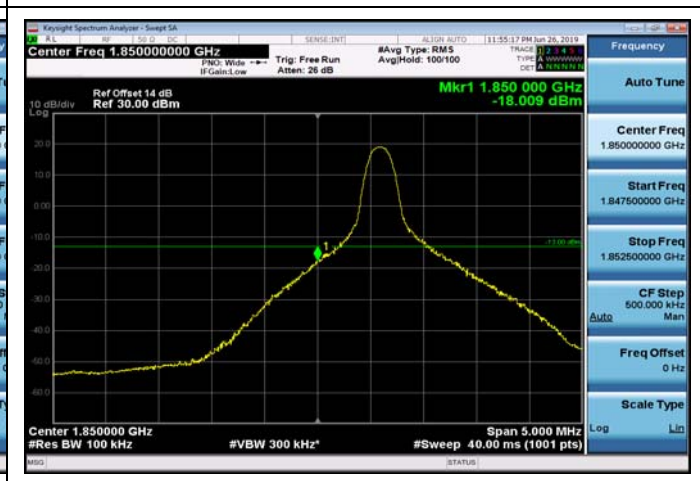

LowRange_FDD25_10MHz_1855_fullIRB
_Low_Q16

LowRange_FDD25_10MHz_1855_OneRB
_low_Q16