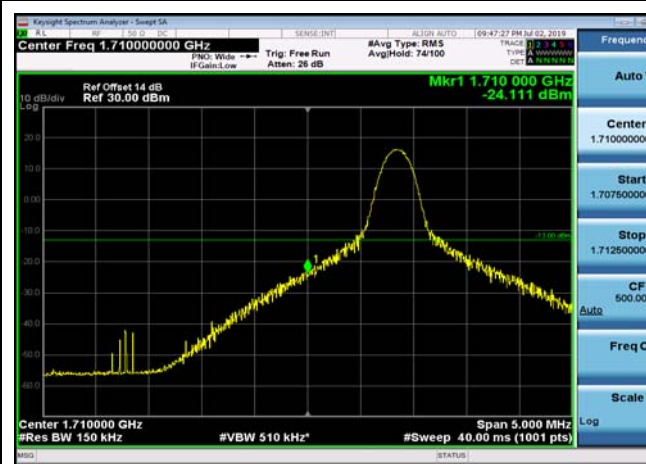

LowRange_FDD66_10MHz_1715_fullRB
_Low_QPSK

LowRange_FDD66_10MHz_1715_fullRB
_Low_Q16

LowRange_FDD66_15MHz_1717.5_OneRB
_low_QPSK

LowRange_FDD66_15MHz_1717.5_OneRB
_low_Q16

LowRange_FDD66_15MHz_1717.5_fullIRB
_Low_QPSK