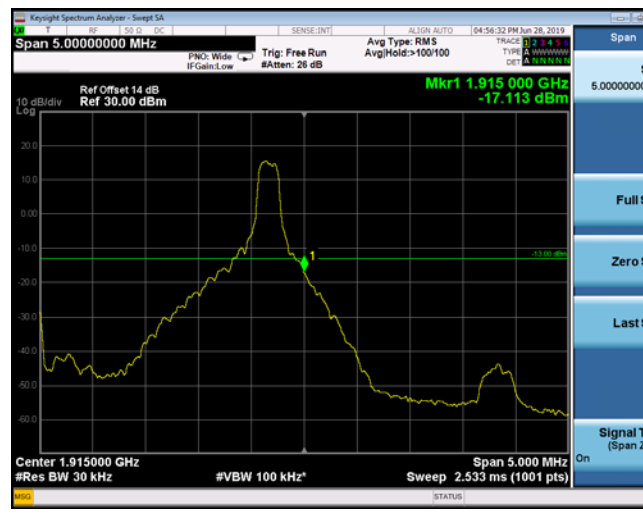

HighRange_FDD25_5MHz_1912.5_OneRB_high_QPSK