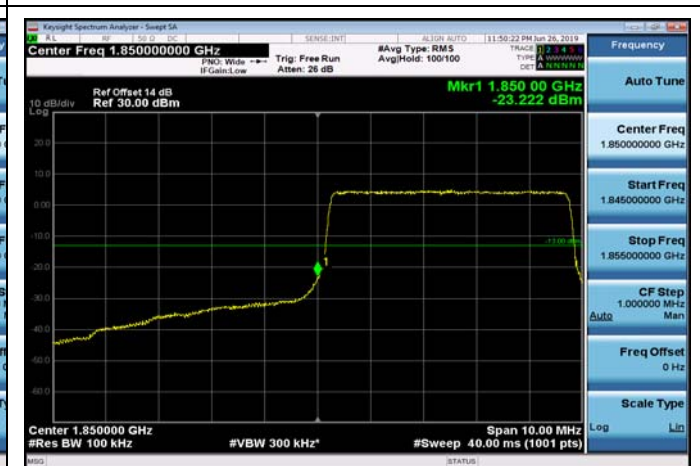

LowRange_FDD25_3MHz_1851.5_fullRB
_Low_Q16

LowRange_FDD25_5MHz_1852.5_OneRB
_low_QPSK

LowRange_FDD25_5MHz_1852.5_OneRB
_low_Q16

LowRange_FDD25_5MHz_1852.5_fullIRB
_Low_QPSK

LowRange_FDD25_5MHz_1852.5_fullIRB
_Low_Q16

LowRange_FDD25_10MHz_1855_OneRB
_low_QPSK

LowRange_FDD25_10MHz_1855_OneRB
_low_Q16

LowRange_FDD25_10MHz_1855_fullIRB
_Low_QPSK

LowRange_FDD25_10MHz_1855_fullIRB
_Low_Q16

LowRange_FDD25_15MHz_1857.5_OneRB
_low_QPSK