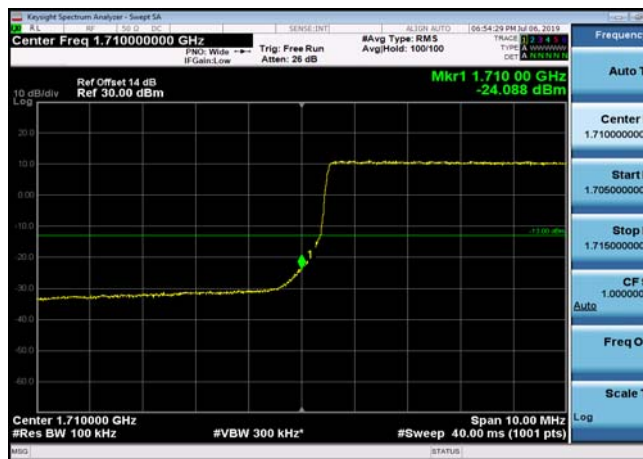

LowRange_FDD66_10MHz_1715_fullRB
_Low_QPSK