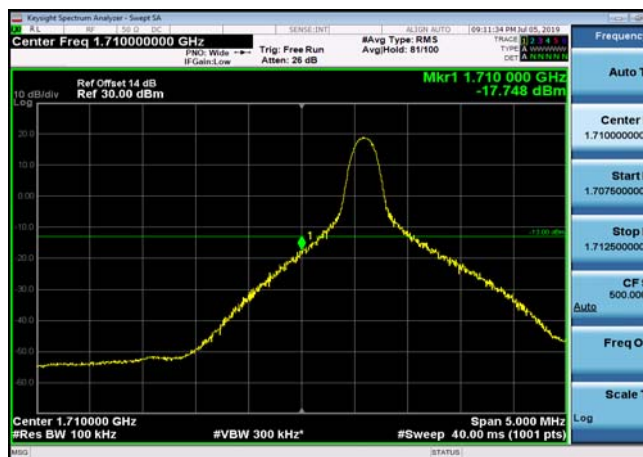

LowRange_FDD66_5MHz_1712.5_OneRB
_low_Q16

LowRange_FDD66_5MHz_1712.5_fullRB
_Low_QPSK

LowRange_FDD66_5MHz_1712.5_fullRB
_Low_Q16

LowRange_FDD66_10MHz_1715_OneRB
_low_QPSK

LowRange_FDD66_10MHz_1715_OneRB
_low_Q16