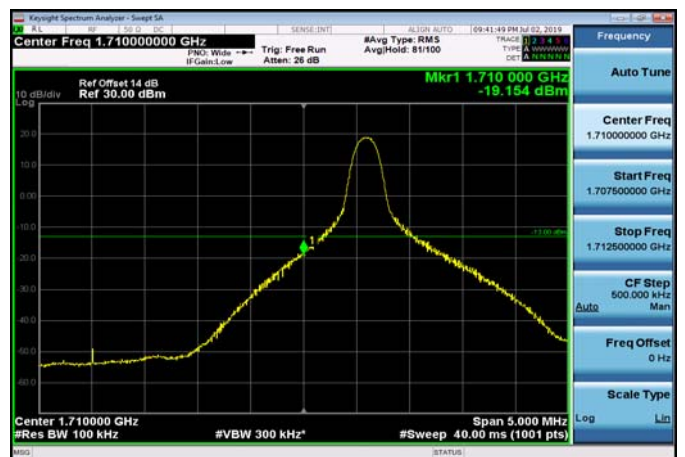

LowRange_FDD66_5MHz_1712.5_OneRB
_low_Q16

LowRange_FDD66_5MHz_1712.5_fullRB
_Low_QPSK

LowRange_FDD66_5MHz_1712.5_fullRB
_Low_Q16

LowRange_FDD66_10MHz_1715_OneRB
_low_QPSK

LowRange_FDD66_10MHz_1715_OneRB
_low_Q16