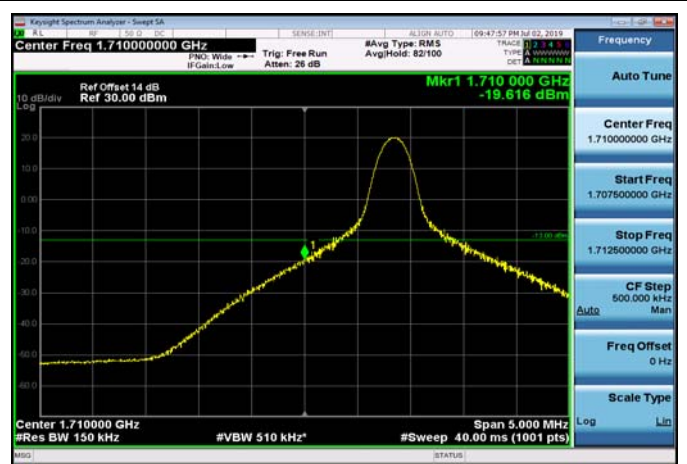

LowRange_FDD66_10MHz_1715_fullRB
_Low_QPSK

LowRange_FDD66_10MHz_1715_fullRB
_Low_Q16

LowRange_FDD66_15MHz_1717.5_OneRB
_low_QPSK

LowRange_FDD66_15MHz_1717.5_OneRB
_low_Q16

LowRange_FDD66_15MHz_1717.5_fullIRB
_Low_QPSK