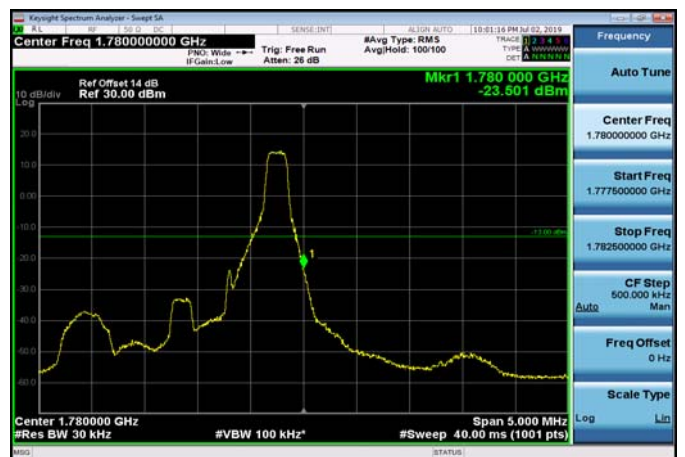

HighRange_FDD66_1.4MHz_1779.3
_fullIRB_High_Q16

HighRange_FDD66_1.4MHz_1779.3_OneRB
_high_Q16