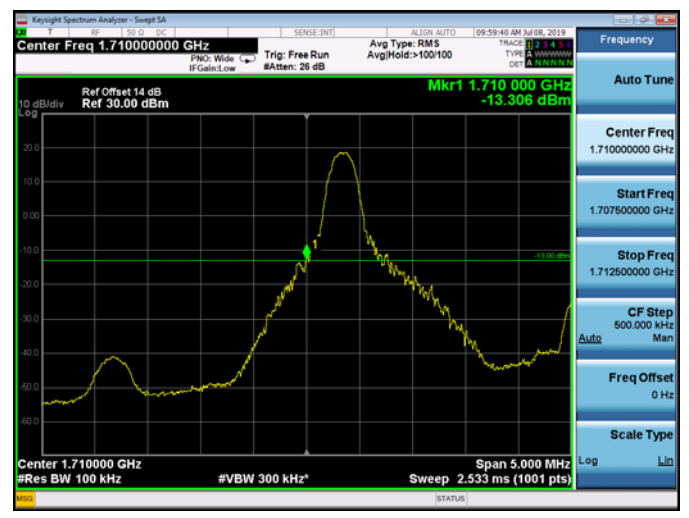

LowRange_FDD66_5MHz_1712.5_fullRB
_Low_Q16

LowRange_FDD66_5MHz_1712.5_OneRB
_low_Q16