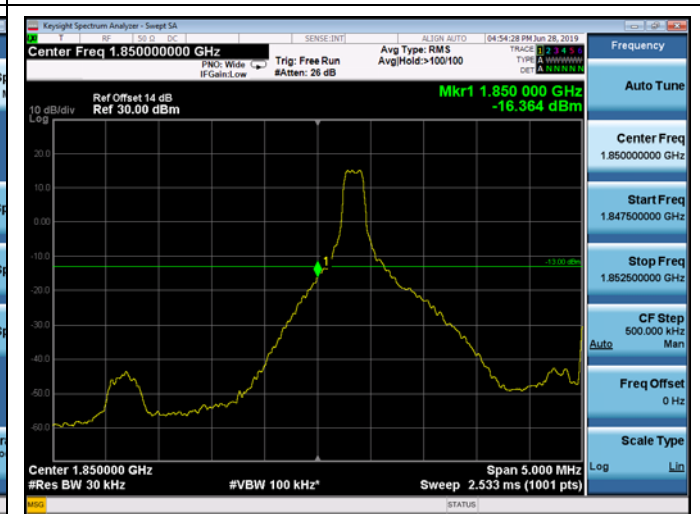

LowRange_FDD25_3MHz_1851.5_fullRB
_Low_Q16

LowRange_FDD25_5MHz_1852.5_OneRB
_low_QPSK

LowRange_FDD25_5MHz_1852.5_OneRB
_low_Q16

LowRange_FDD25_5MHz_1852.5_fullIRB
_Low_QPSK

LowRange_FDD25_5MHz_1852.5_fullIRB
_Low_Q16