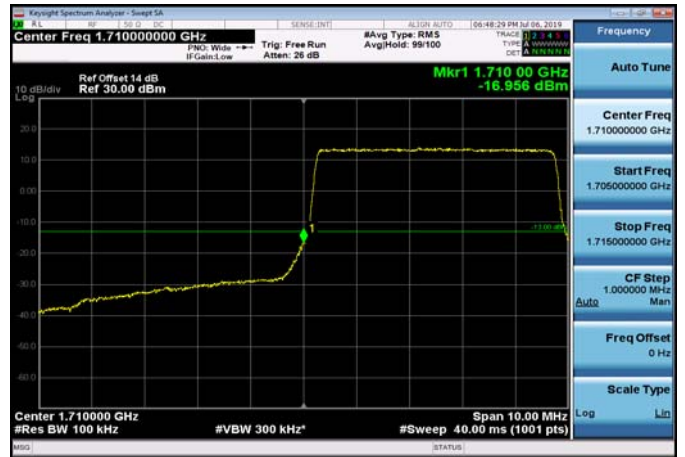

LowRange_FDD66_5MHz_1712.5_OneRB
_low_Q16

LowRange_FDD66_5MHz_1712.5_fullRB
_Low_QPSK

LowRange_FDD66_5MHz_1712.5_fullRB
_Low_Q16

LowRange_FDD66_10MHz_1715_OneRB
_low_QPSK

LowRange_FDD66_10MHz_1715_OneRB
_low_Q16