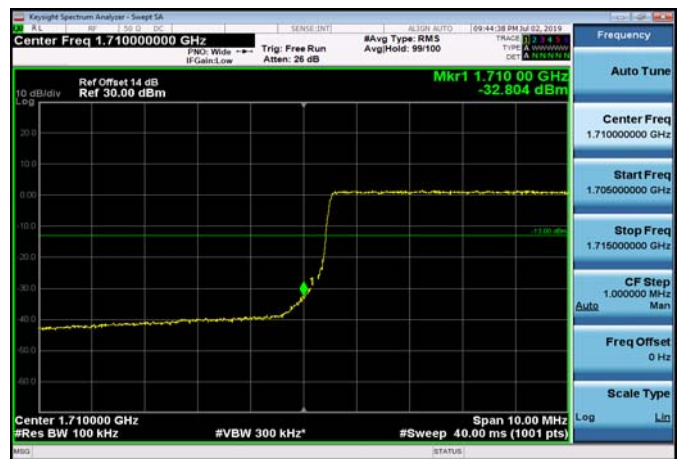

LowRange_FDD66_15MHz_1717.5_OneRB
_low_Q16

LowRange_FDD66_10MHz_1715_fullRB
_Low_Q16