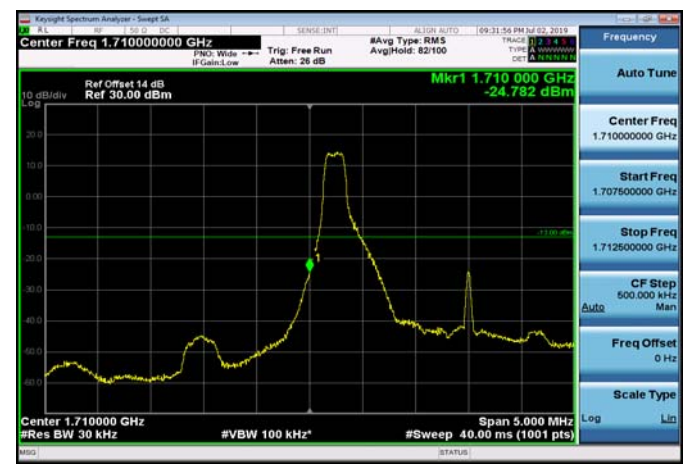

LowRange_FDD66_3MHz_1711.5_fullIRB
_Low_Q16

LowRange_FDD66_3MHz_1711.5_OneRB
_low_Q16