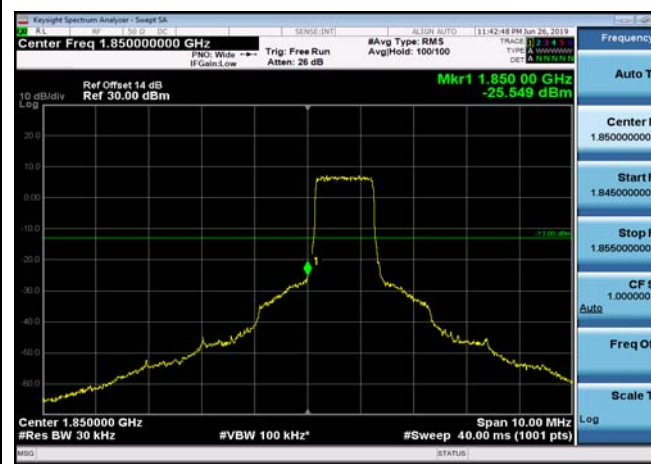

LowRange_FDD25_1.4MHz_1850.7_fullRB
_Low_QPSK

LowRange_FDD25_1.4MHz_1850.7_fullRB
_Low_Q16

LowRange_FDD25_3MHz_1851.5_OneRB
_low_QPSK

LowRange_FDD25_3MHz_1851.5_OneRB
_low_Q16

LowRange_FDD25_3MHz_1851.5_fullRB
_Low_QPSK