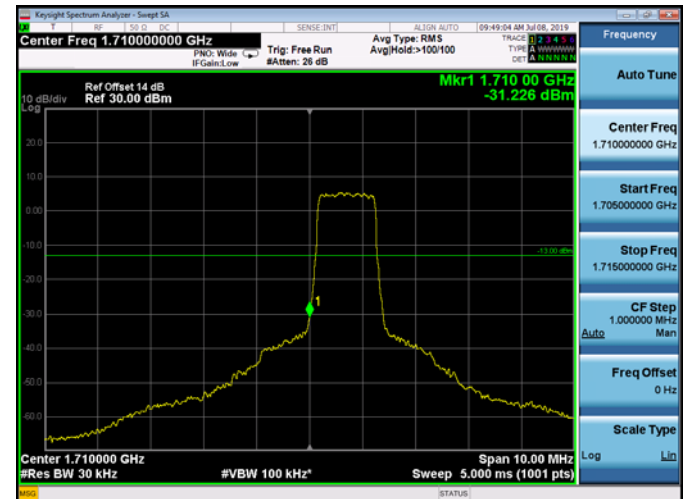

HighRange_FDD25_20MHz_1905_fullRB_High_Q16

LowRange_FDD66_1.4MHz_1710.7_OneRB_low_QPSK

LowRange_FDD66_1.4MHz_1710.7_OneRB_low_Q16

LowRange_FDD66_1.4MHz_1710.7_fullIRB
_Low_QPSK

LowRange_FDD66_1.4MHz_1710.7_fullIRB
_Low_Q16