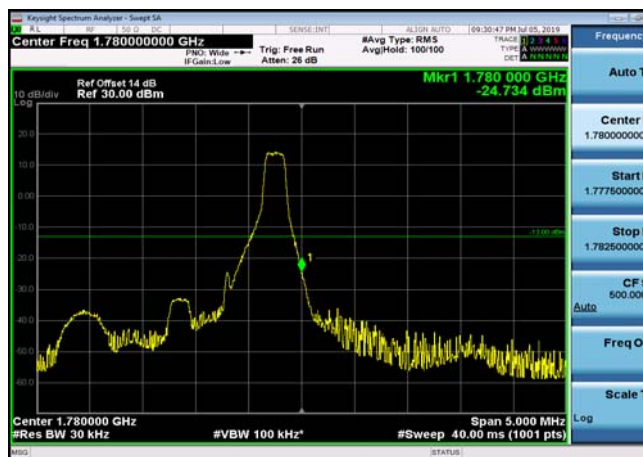

HighRange_FDD66_1.4MHz_1779.3
_fullIRB_High_QPSK

HighRange_FDD66_1.4MHz_1779.3_OneRB
_high_QPSK