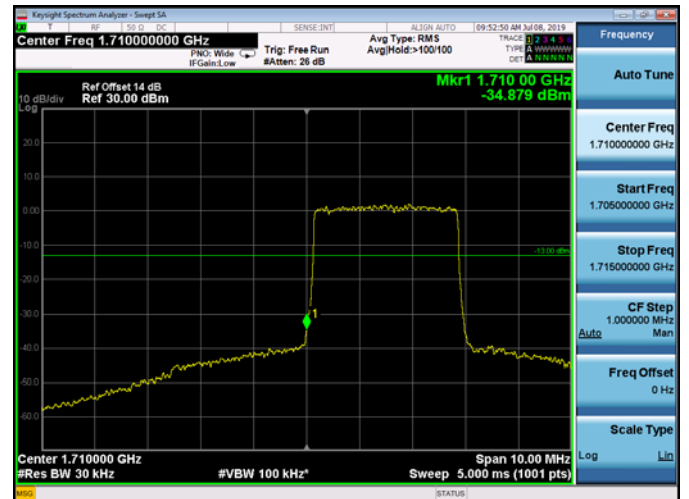

LowRange_FDD66_3MHz_1711.5_OneRB
_low_QPSK

LowRange_FDD66_3MHz_1711.5_OneRB
_low_Q16

LowRange_FDD66_3MHz_1711.5_fullIRB
_Low_QPSK

LowRange_FDD66_3MHz_1711.5_fullIRB
_Low_Q16

LowRange_FDD66_5MHz_1712.5_OneRB
_low_QPSK