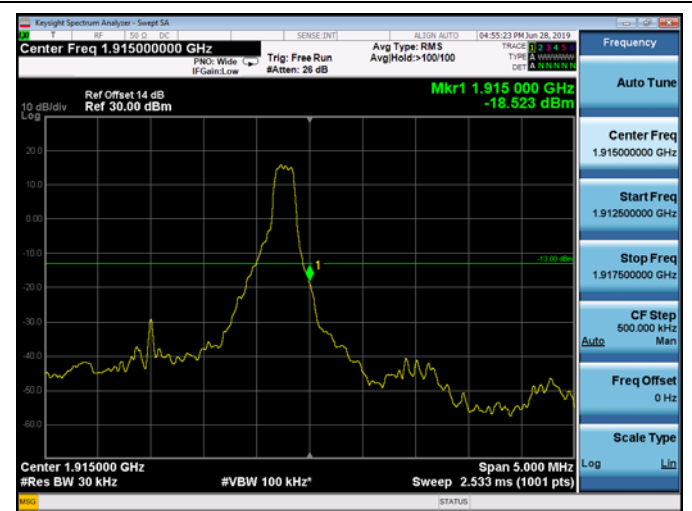

HighRange_FDD25_3MHz_1913.5_fullRB_High_Q16

HighRange_FDD25_3MHz_1913.5_OneRB
_high_Q16