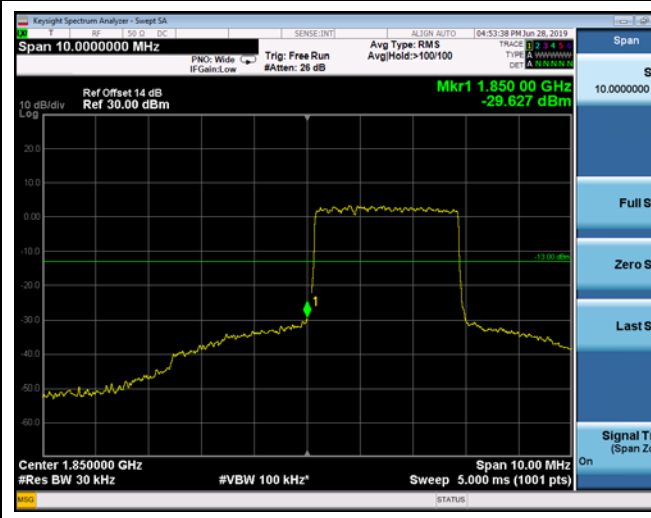

LowRange_FDD25_1.4MHz_1850.7_fullRB
_Low_QPSK

LowRange_FDD25_1.4MHz_1850.7_fullRB
_Low_Q16

LowRange_FDD25_3MHz_1851.5_OneRB
_low_QPSK

LowRange_FDD25_3MHz_1851.5_OneRB
_low_Q16

LowRange_FDD25_3MHz_1851.5_fullRB
_Low_QPSK