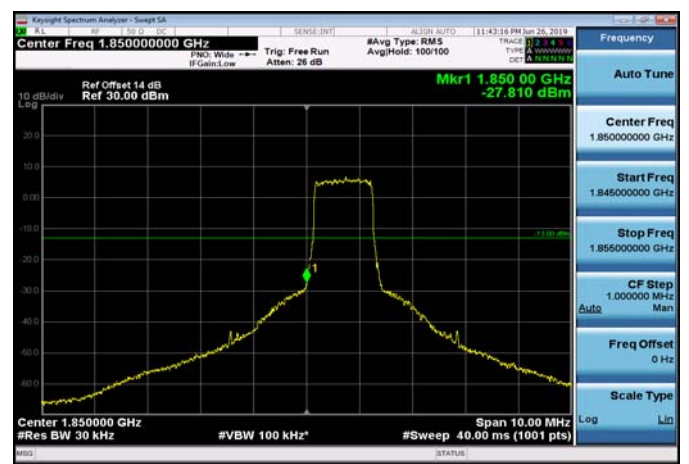

LowRange_FDD25_1.4MHz_1850.7_fullRB
_Low_QPSK

LowRange_FDD25_1.4MHz_1850.7_fullRB
_Low_Q16

LowRange_FDD25_3MHz_1851.5_OneRB
_low_QPSK

LowRange_FDD25_3MHz_1851.5_OneRB
_low_Q16

LowRange_FDD25_3MHz_1851.5_fullRB
_Low_QPSK