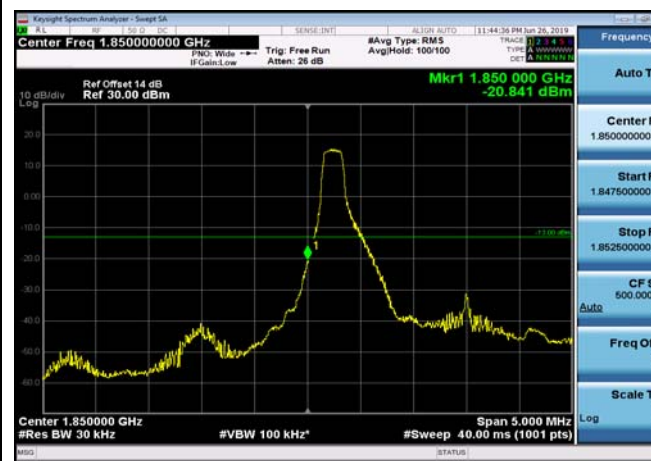

LowRange_FDD25_1.4MHz_1850.7_fullRB
_Low_QPSK

LowRange_FDD25_1.4MHz_1850.7_fullRB
_Low_Q16

LowRange_FDD25_3MHz_1851.5_OneRB
_low_QPSK

LowRange_FDD25_3MHz_1851.5_OneRB
_low_Q16

LowRange_FDD25_3MHz_1851.5_fullRB
_Low_QPSK