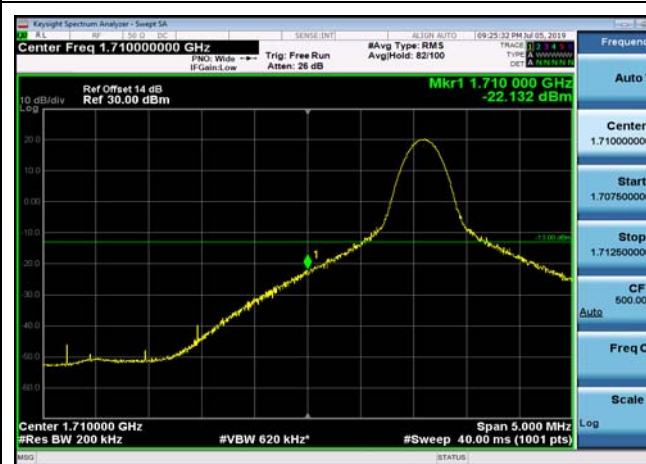

LowRange_FDD66_20MHz_1720_OneRB
_low_QPSK