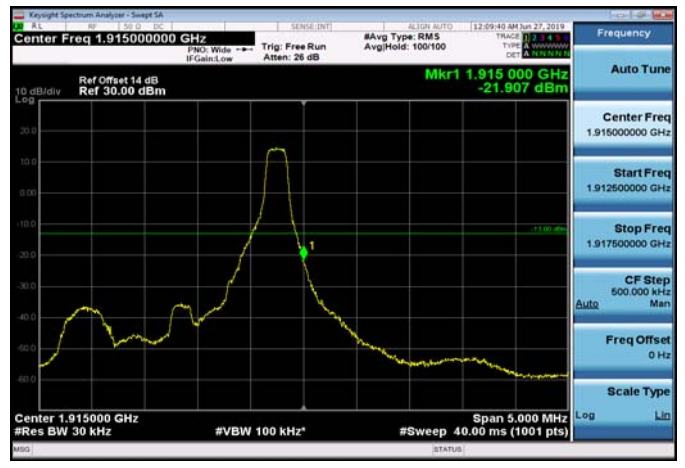

LowRange_FDD25_20MHz_1860_fullIRB_Low_QPSK

LowRange_FDD25_20MHz_1860_fullIRB_Low_Q16

HighRange_FDD25_1.4MHz_1914.3_OneRB_high_QPSK

HighRange_FDD25_1.4MHz_1914.3_OneRB_high_Q16

HighRange_FDD25_1.4MHz_1914.3
_fullRB_High_QPSK