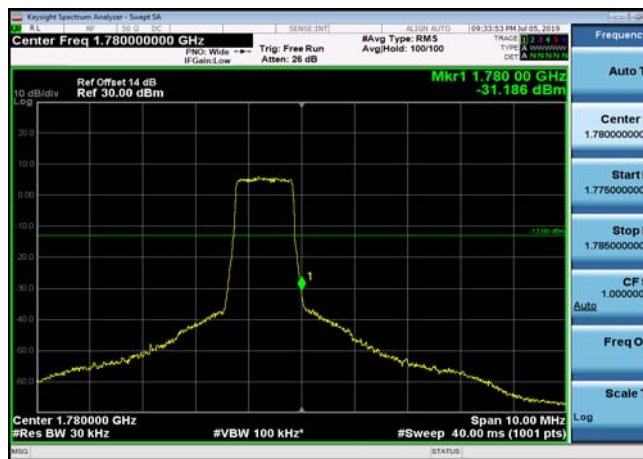

HighRange_FDD66_1.4MHz_1779.3
_fullIRB_High_QPSK