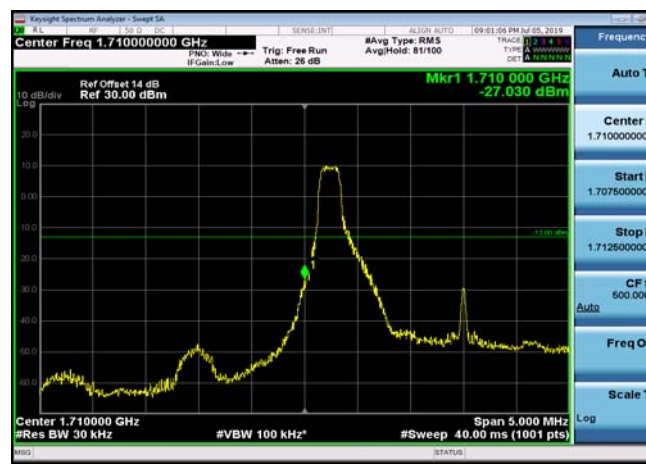

LowRange_FDD66_3MHz_1711.5_OneRB
_low_QPSK