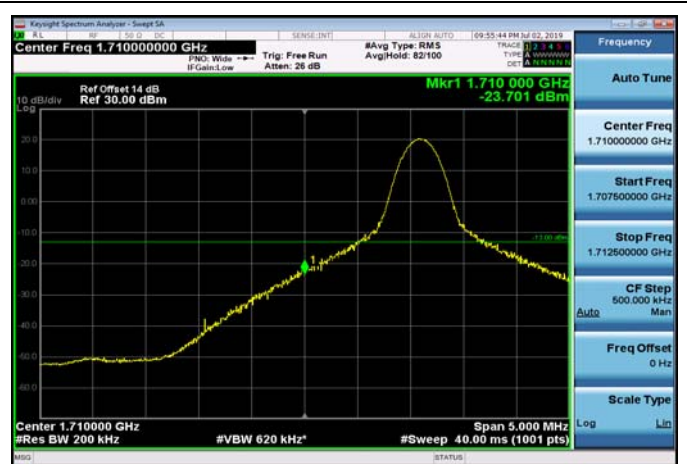

LowRange_FDD66_20MHz_1720_fullIRB
_Low_Q16

LowRange_FDD66_20MHz_1720_OneRB
_low_Q16