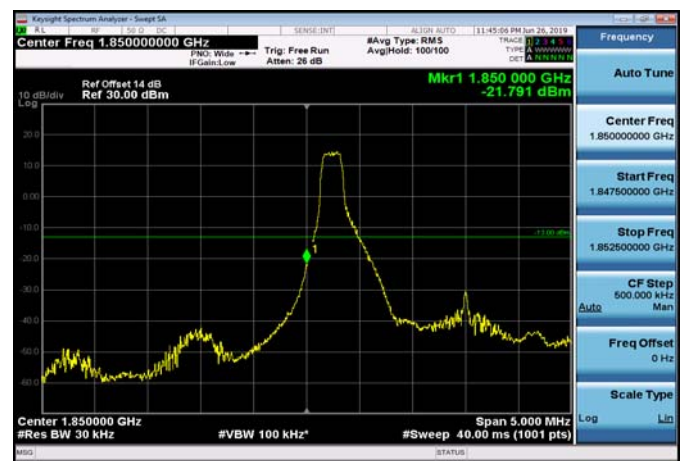

LowRange_FDD25_1.4MHz_1850.7_fullRB
_Low_QPSK

LowRange_FDD25_1.4MHz_1850.7_fullRB
_Low_Q16

LowRange_FDD25_3MHz_1851.5_OneRB
_low_QPSK

LowRange_FDD25_3MHz_1851.5_OneRB
_low_Q16

LowRange_FDD25_3MHz_1851.5_fullRB
_Low_QPSK