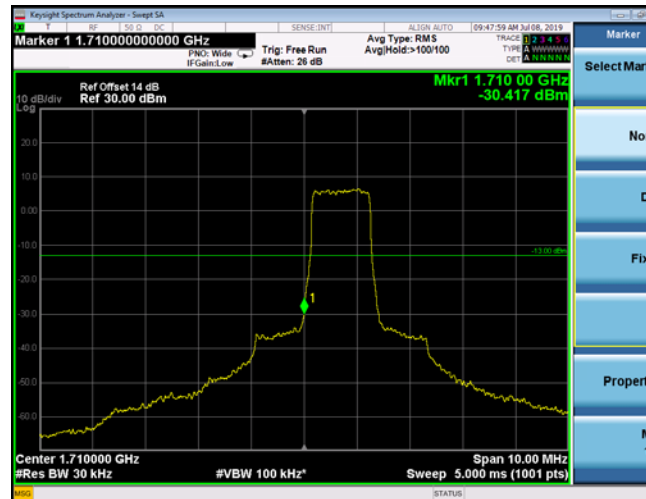

HighRange_FDD25_20MHz_1905_fullRB_High_Q16

LowRange_FDD66_1.4MHz_1710.7_OneRB_low_QPSK

LowRange_FDD66_1.4MHz_1710.7_OneRB_low_Q16

LowRange_FDD66_1.4MHz_1710.7_fullIRB
_Low_QPSK

LowRange_FDD66_1.4MHz_1710.7_fullIRB
_Low_Q16