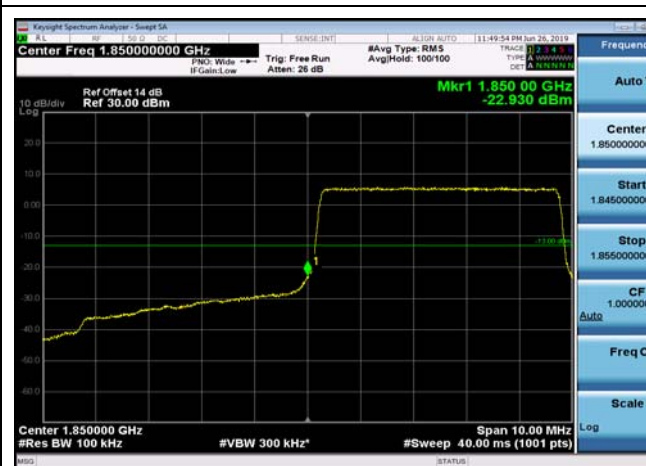

LowRange_FDD25_3MHz_1851.5_fullRB
_Low_Q16

LowRange_FDD25_5MHz_1852.5_OneRB
_low_QPSK

LowRange_FDD25_5MHz_1852.5_OneRB
_low_Q16

LowRange_FDD25_5MHz_1852.5_fullIRB
_Low_QPSK

LowRange_FDD25_5MHz_1852.5_fullIRB
_Low_Q16