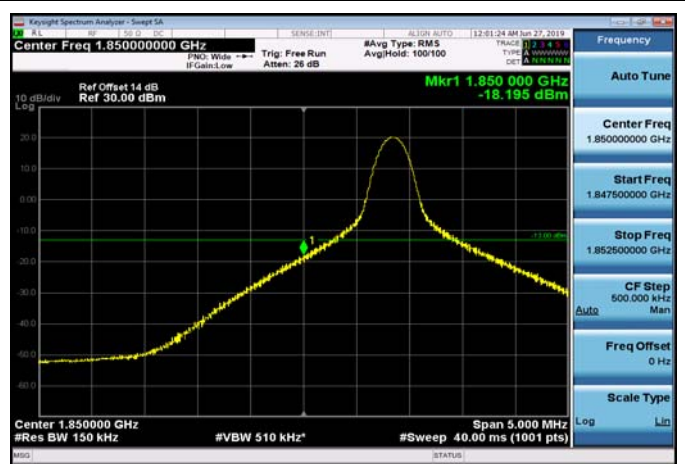

LowRange_FDD25_15MHz_1857.5_fullIRB
_Low_Q16

LowRange_FDD25_15MHz_1857.5_OneRB
_low_Q16