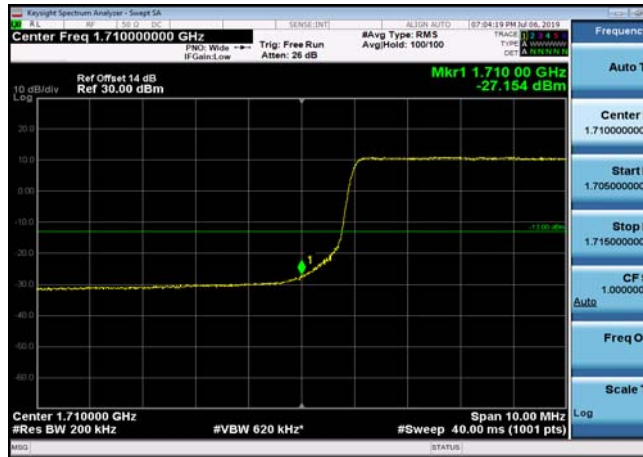

LowRange_FDD66_15MHz_1717.5_fullIRB
_Low_Q16

LowRange_FDD66_20MHz_1720_OneRB
_low_QPSK

LowRange_FDD66_20MHz_1720_OneRB
_low_Q16

LowRange_FDD66_20MHz_1720_fullIRB
_Low_QPSK

LowRange_FDD66_20MHz_1720_fullIRB
_Low_Q16