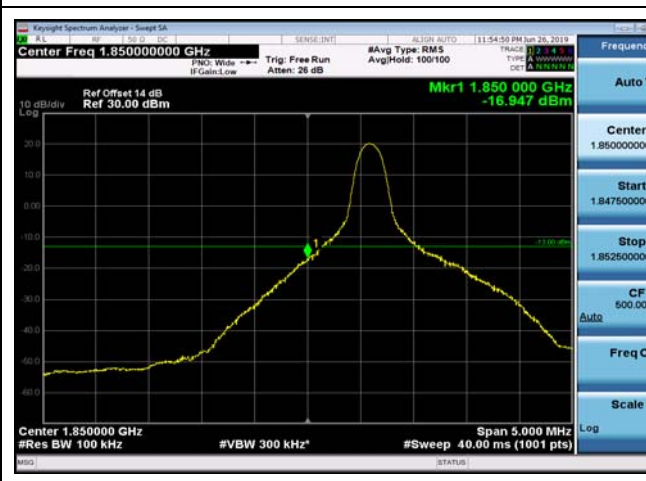

LowRange_FDD25_10MHz_1855_OneRB
_low_QPSK