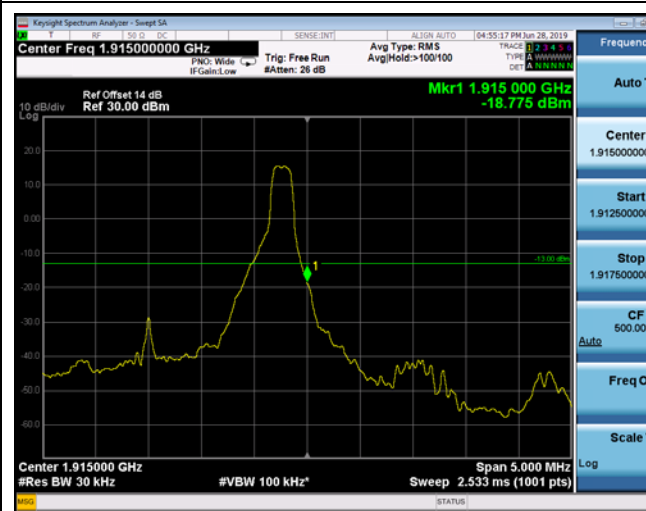

HighRange_FDD25_3MHz_1913.5_OneRB
_high_QPSK