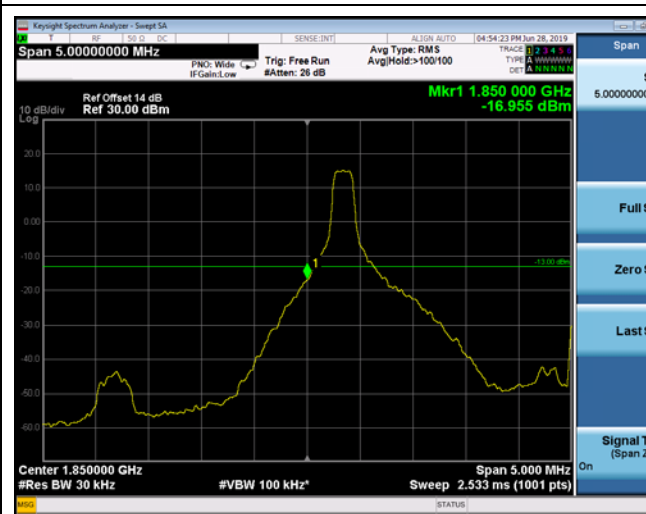

LowRange_FDD25_5MHz_1852.5_fullIRB
_Low_QPSK

LowRange_FDD25_5MHz_1852.5_OneRB
_low_QPSK