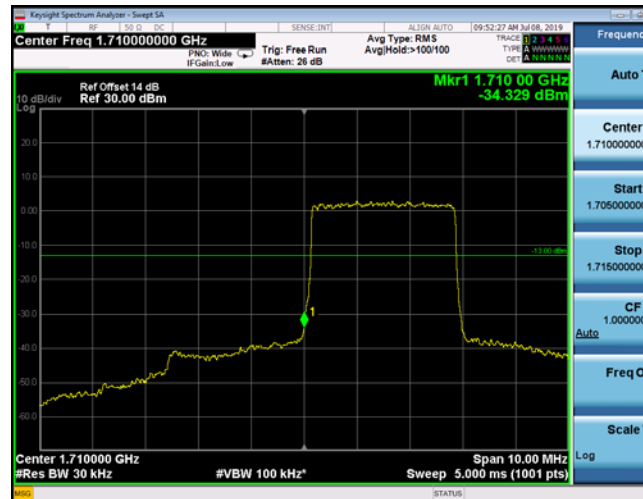

LowRange_FDD66_3MHz_1711.5_OneRB
_low_QPSK

LowRange_FDD66_3MHz_1711.5_OneRB
_low_Q16

LowRange_FDD66_3MHz_1711.5_fullIRB
_Low_QPSK

LowRange_FDD66_3MHz_1711.5_fullIRB
_Low_Q16

LowRange_FDD66_5MHz_1712.5_OneRB
_low_QPSK