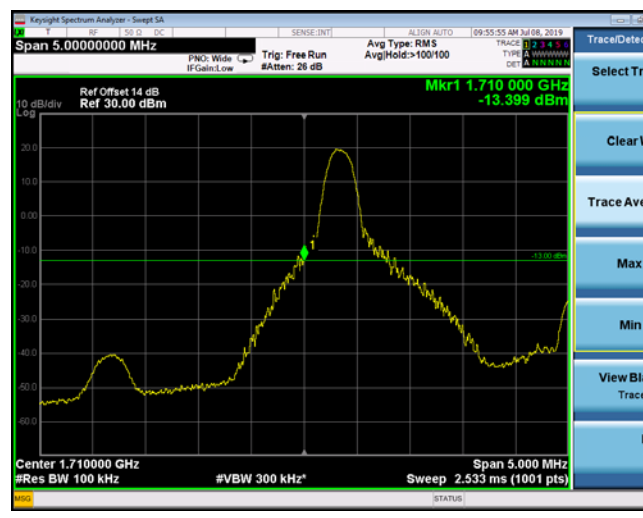

LowRange_FDD66_3MHz_1711.5_OneRB
_low_QPSK

LowRange_FDD66_3MHz_1711.5_OneRB
_low_Q16

LowRange_FDD66_3MHz_1711.5_fullIRB
_Low_QPSK

LowRange_FDD66_3MHz_1711.5_fullIRB
_Low_Q16

LowRange_FDD66_5MHz_1712.5_OneRB
_low_QPSK