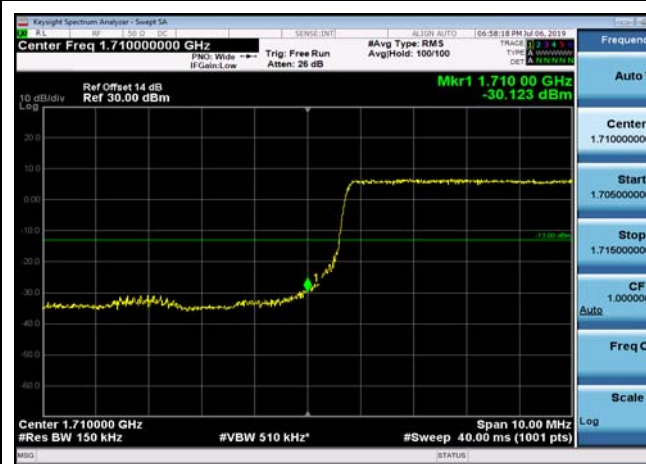

LowRange_FDD66_10MHz_1715_fullRB
_Low_QPSK

LowRange_FDD66_10MHz_1715_fullRB
_Low_Q16

LowRange_FDD66_15MHz_1717.5_OneRB
_low_QPSK

LowRange_FDD66_15MHz_1717.5_OneRB
_low_Q16

LowRange_FDD66_15MHz_1717.5_fullIRB
_Low_QPSK