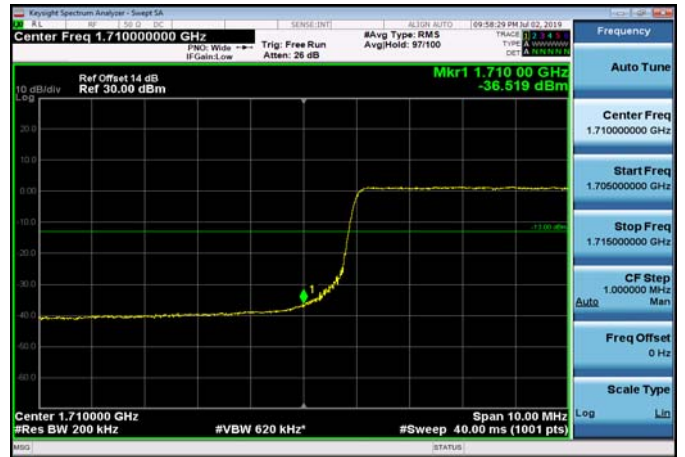

LowRange_FDD66_15MHz_1717.5_fullIRB
_Low_Q16

LowRange_FDD66_20MHz_1720_OneRB
_low_QPSK

LowRange_FDD66_20MHz_1720_OneRB
_low_Q16

LowRange_FDD66_20MHz_1720_fullIRB
_Low_QPSK

LowRange_FDD66_20MHz_1720_fullIRB
_Low_Q16