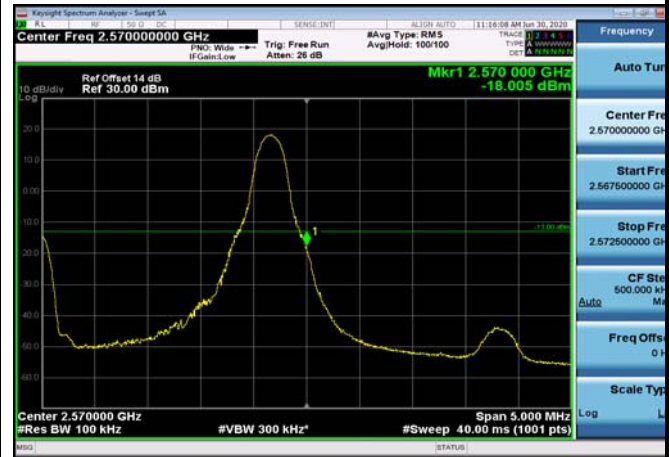

FDD07\_20MHz\_2510\_Q16\_fullRB\_ExtraBand\_s\_Range\_2576~2595

HighRange\_FDD07\_5MHz\_2567.5\_OneRB  
\_high\_QPSK

HighRange\_FDD07\_5MHz\_2567.5\_OneRB  
\_high\_Q16

FDD07\_5MHz\_2567.5\_Q16\_OneRB\_high  
\_ExtraBands\_Range\_2570~2575