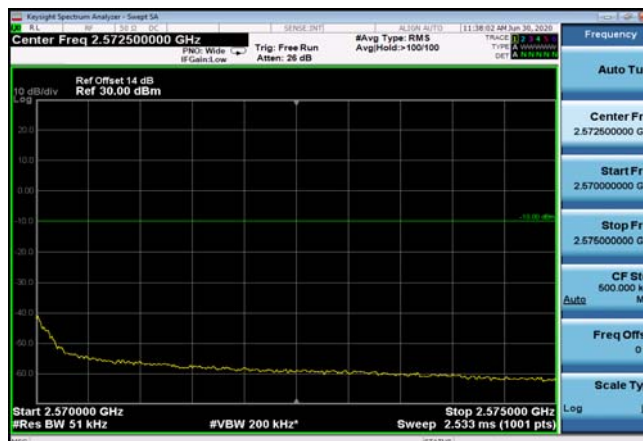

FDD07_20MHz_2560_Q16_OneRB_high
_ExtraBands_Range_2570~2575