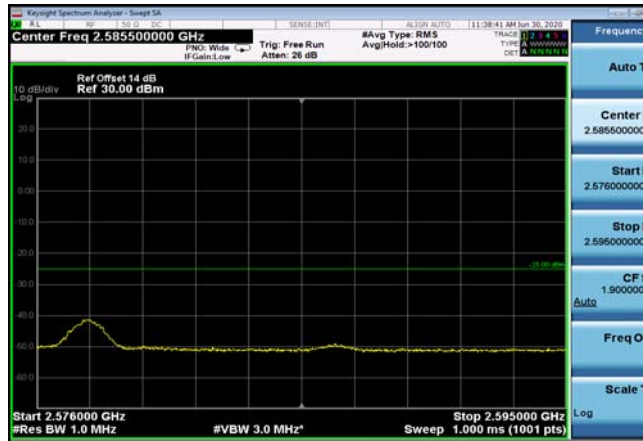

FDD07_20MHz_2560_Q16_OneRB_high
_ExtraBands_Range_2576~2595