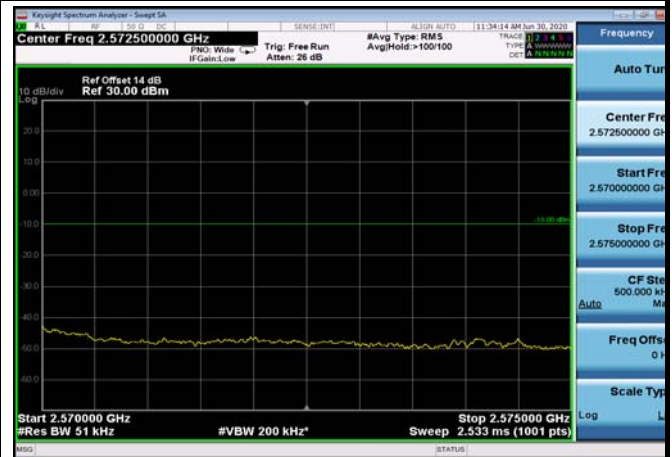

FDD07_15MHz_2562.5_QPSK_fullIRB
_ExtraBands_Range_2570~2575