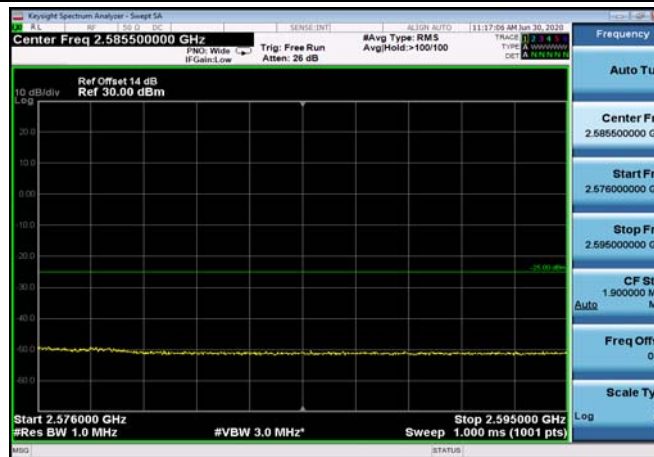

FDD07_5MHz_2567.5_Q16_OneRB_high
_ExtraBands_Range_2576~2595