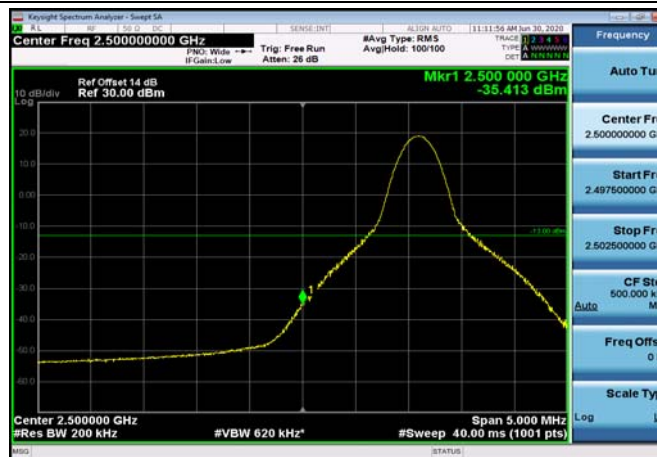

FDD07\_20MHz\_2510\_QPSK\_OneRB\_high\_ExtraBands\_Range\_2575~2576

FDD07\_20MHz\_2510\_QPSK\_OneRB\_high  
\_ExtraBands\_Range\_2576~2595

LowRange\_FDD07\_20MHz\_2510\_OneRB  
\_low\_QPSK

LowRange\_FDD07\_20MHz\_2510\_OneRB  
\_low\_Q16