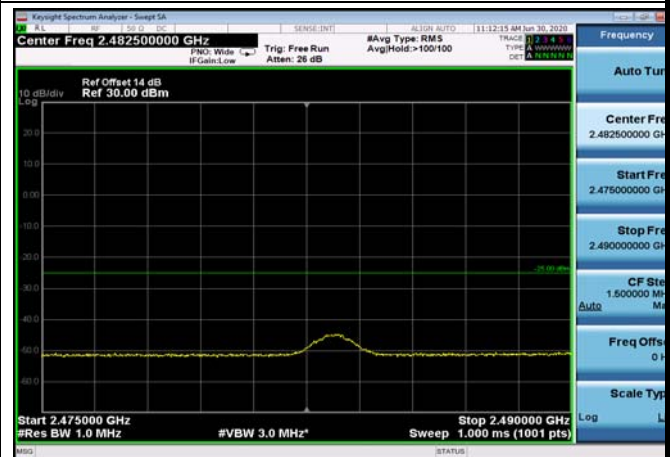

FDD07_20MHz_2510_Q16_OneRB_low
_ExtraBands_Range_2475~2490