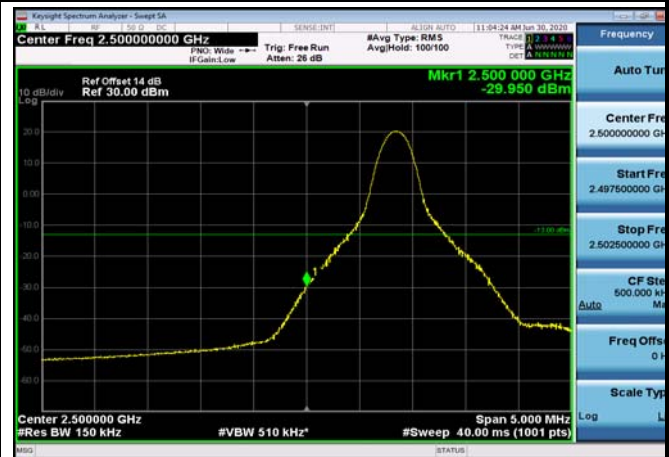

LowRange_FDD07_15MHz_2507.5_OneRB
_low_QPSK