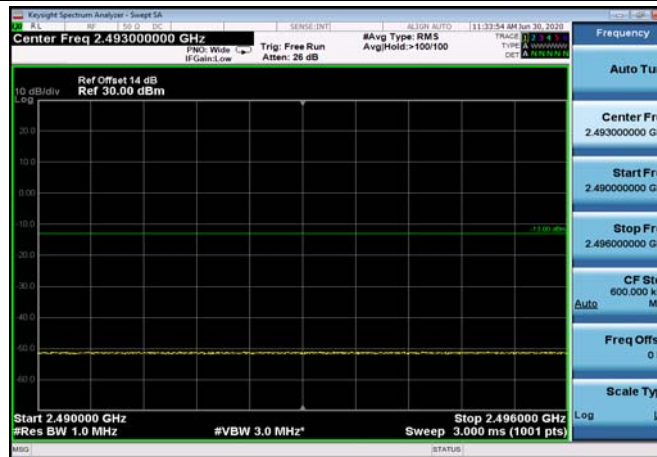

FDD07_15MHz_2562.5_QPSK_fullIRB
_ExtraBands_Range_2490~2496