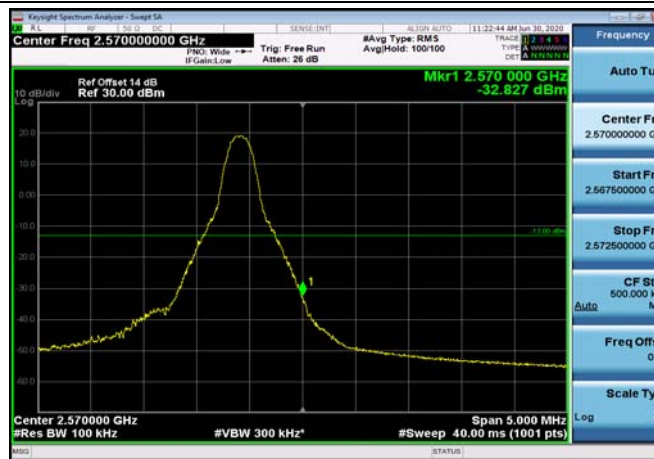

HighRange_FDD07_10MHz_2565_OneRB_high_QPSK