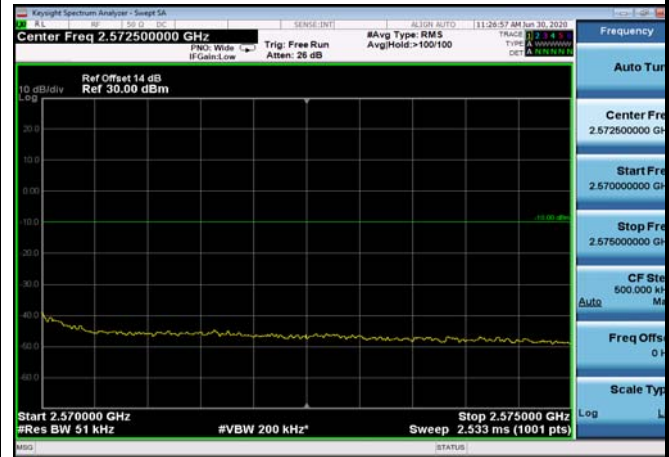

FDD07_10MHz_2565_QPSK_fullIRB_ExtraBan
ds_Range_2570~2575