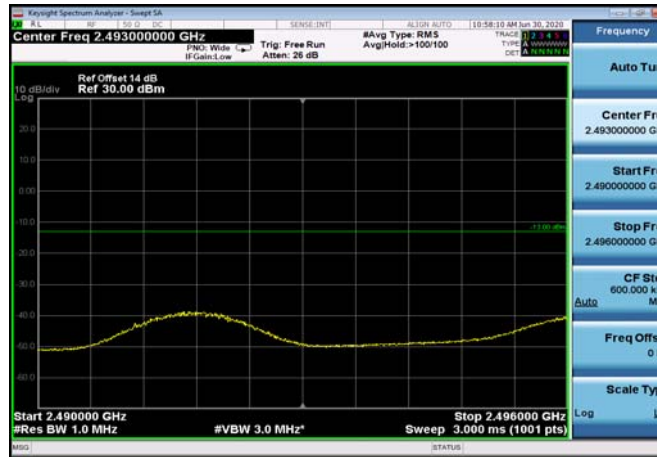

FDD07\_10MHz\_2505\_Q16\_OneRB\_low  
\_ExtraBands\_Range\_2490~2496

LowRange\_FDD07\_10MHz\_2505\_fullRB  
\_Low\_QPSK

LowRange\_FDD07\_10MHz\_2505\_fullRB  
\_Low\_Q16

FDD07\_10MHz\_2505\_Q16\_fullRB\_ExtraBand  
s\_Range\_2475~2490