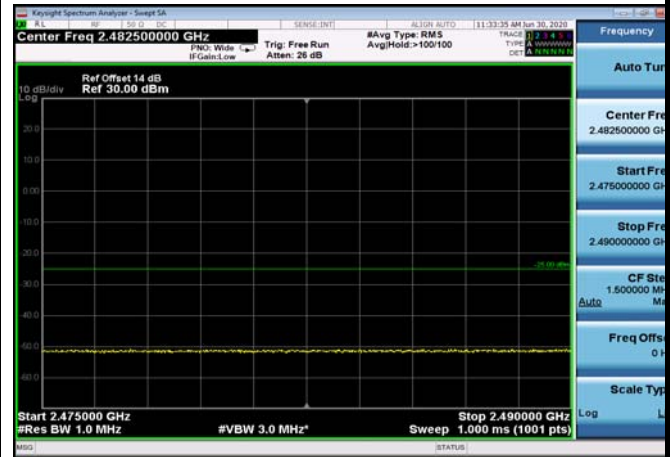

FDD07_15MHz_2562.5_QPSK_fullIRB
_ExtraBands_Range_2475~2490