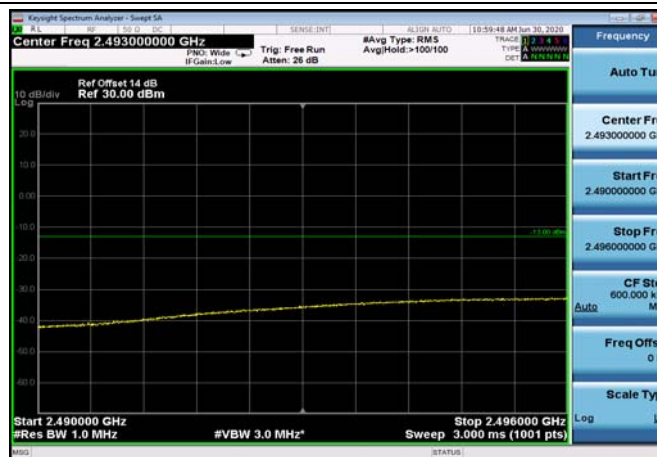

FDD07_10MHz_2505_Q16_fullRB_ExtraBand
s_Range_2490~2496