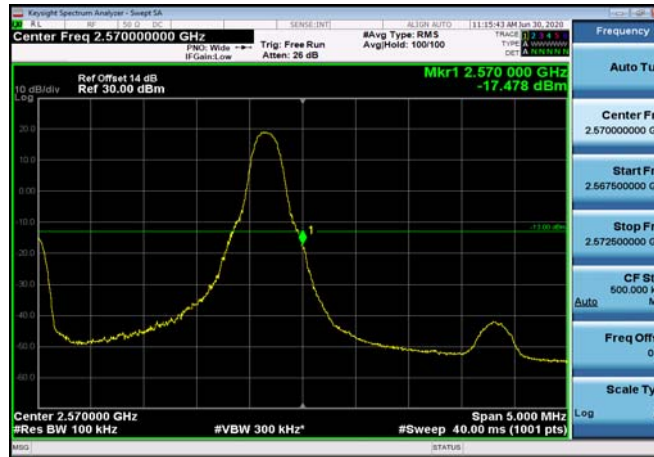

HighRange_FDD07_5MHz_2567.5_OneRB
_high_QPSK