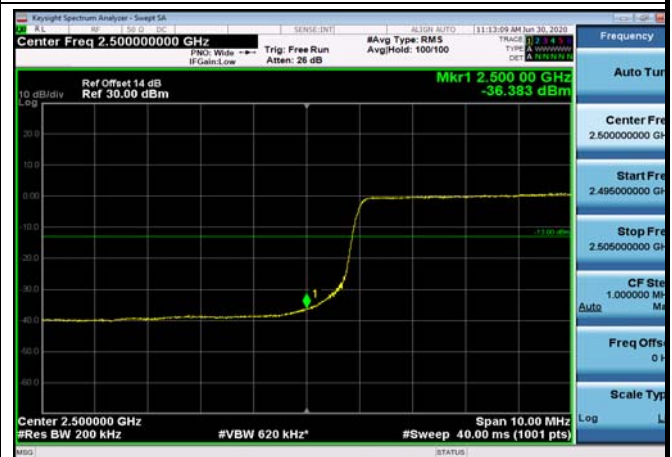

LowRange_FDD07_20MHz_2510_fullIRB
_Low_QPSK