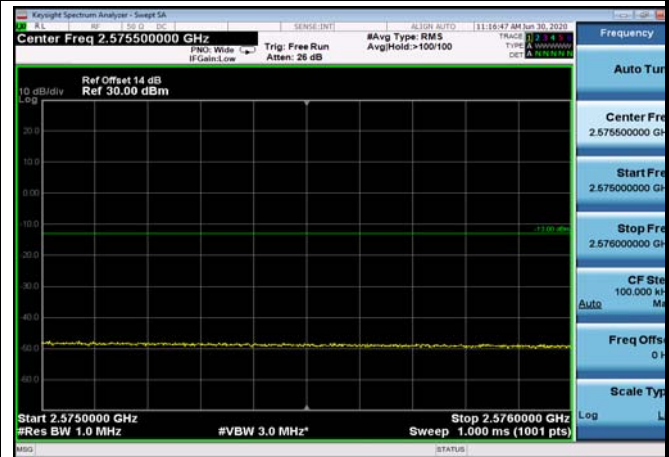

FDD07_5MHz_2567.5_Q16_OneRB_high
_ExtraBands_Range_2575~2576