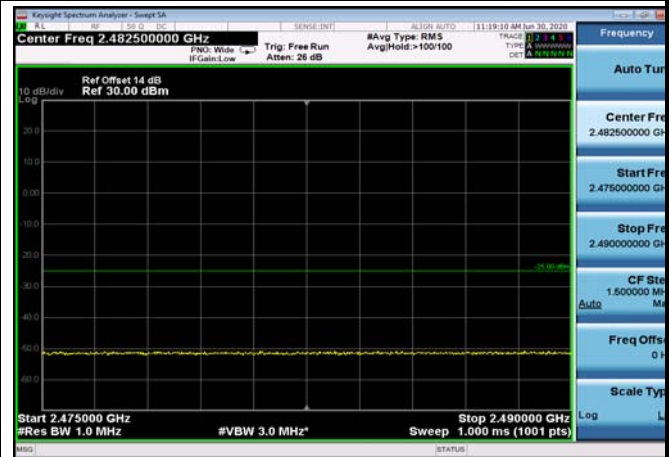

FDD07\_5MHz\_2567.5\_QPSK\_OneRB\_low  
\_ExtraBands\_Range\_2490~2496

HighRange\_FDD07\_5MHz\_2567.5\_fullIRB  
\_High\_QPSK

HighRange\_FDD07\_5MHz\_2567.5\_fullIRB  
\_High\_Q16

FDD07\_5MHz\_2567.5\_QPSK\_fullIRB\_ExtraBa  
nds\_Range\_2475~2490