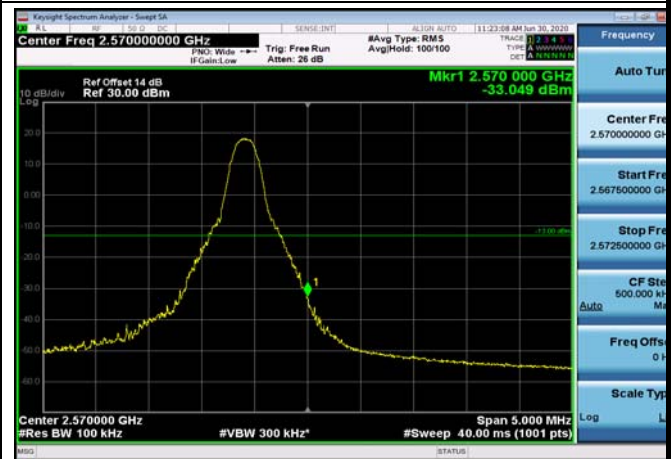

HighRange_FDD07_10MHz_2565_OneRB_high_Q16