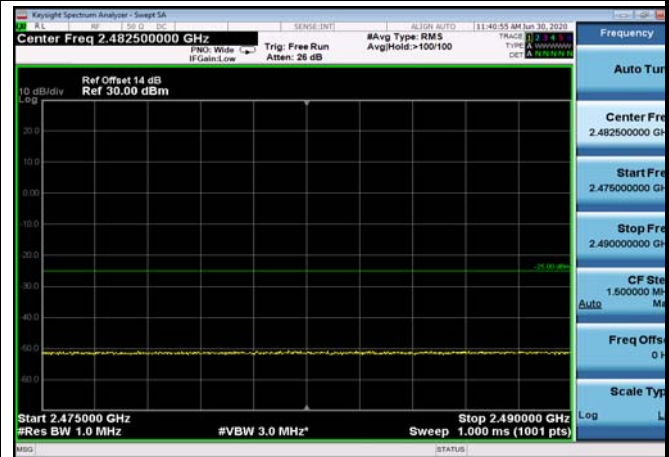

FDD07_20MHz_2560_QPSK_fullIRB_ExtraBan
ds_Range_2475~2490