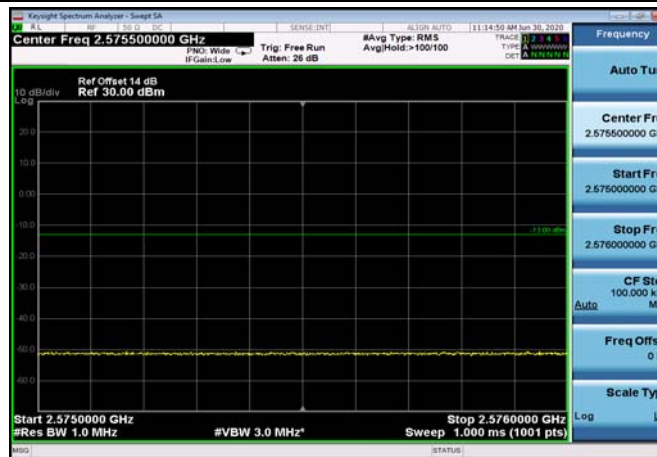

FDD07\_20MHz\_2510\_Q16\_fullRB\_ExtraBand\_s\_Range\_2475~2490

FDD07\_20MHz\_2510\_Q16\_fullRB\_ExtraBand\_s\_Range\_2490~2496

FDD07\_20MHz\_2510\_Q16\_fullRB\_ExtraBand\_s\_Range\_2570~2575

FDD07\_20MHz\_2510\_Q16\_fullRB\_ExtraBand\_s\_Range\_2575~2576