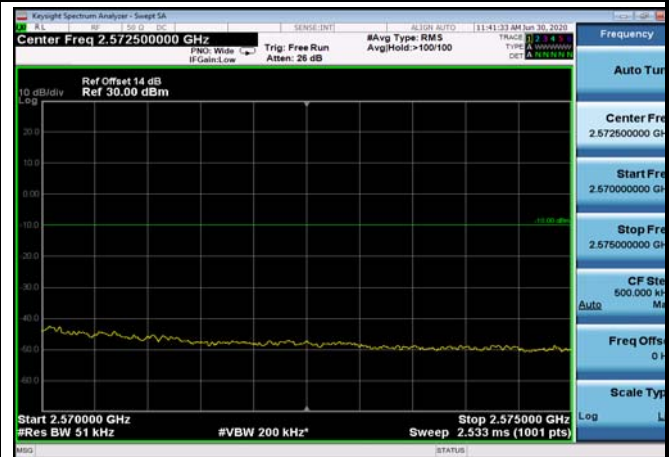

FDD07_20MHz_2560_QPSK_fullIRB_ExtraBan
ds_Range_2570~2575