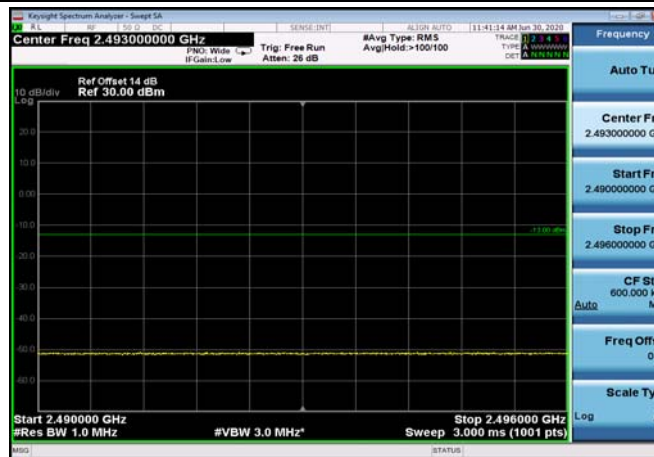

FDD07_20MHz_2560_QPSK_fullIRB_ExtraBan
ds_Range_2490~2496