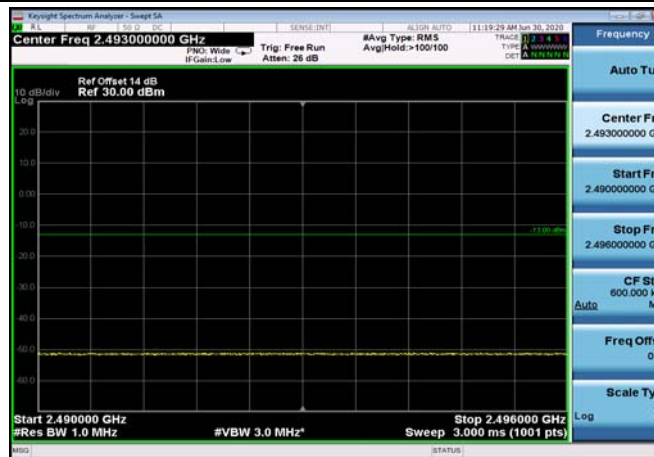

FDD07_5MHz_2567.5_QPSK_fullIRB_ExtraBa
nds_Range_2490~2496