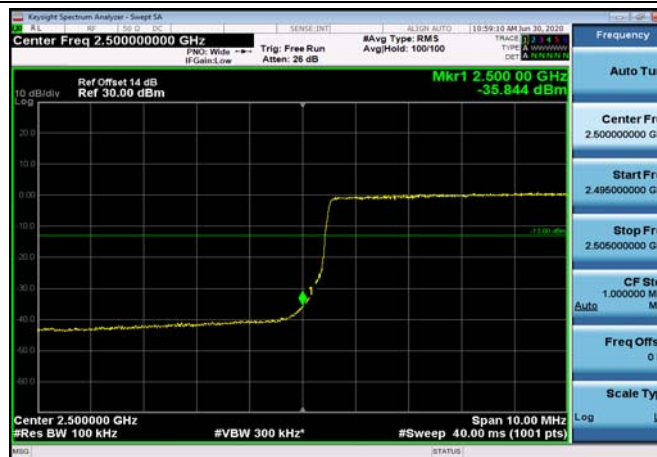

FDD07\_10MHz\_2505\_Q16\_OneRB\_low  
\_ExtraBands\_Range\_2490~2496

LowRange\_FDD07\_10MHz\_2505\_fullRB  
\_Low\_QPSK

LowRange\_FDD07\_10MHz\_2505\_fullRB  
\_Low\_Q16

FDD07\_10MHz\_2505\_Q16\_fullRB\_ExtraBand  
s\_Range\_2475~2490