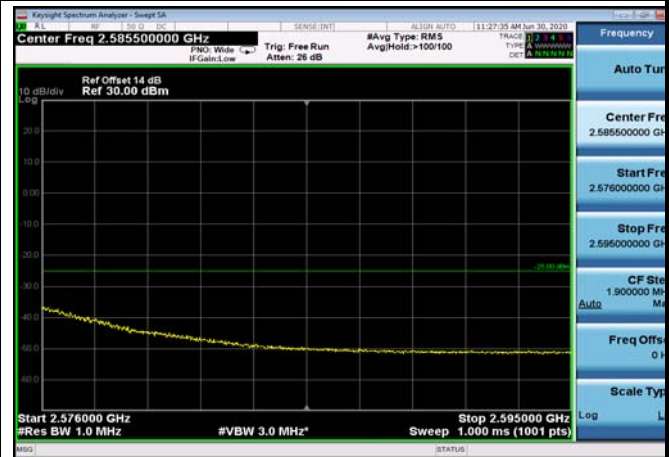

FDD07_10MHz_2565_QPSK_fullIRB_ExtraBan
ds_Range_2576~2595