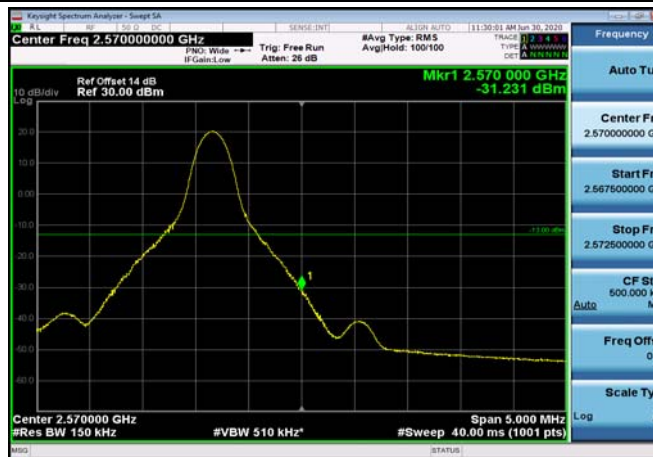

FDD07\_10MHz\_2565\_QPSK\_fullIRB\_ExtraBan  
ds\_Range\_2570~2575

FDD07\_10MHz\_2565\_QPSK\_fullIRB\_ExtraBan  
ds\_Range\_2575~2576

FDD07\_10MHz\_2565\_QPSK\_fullIRB\_ExtraBan  
ds\_Range\_2576~2595

HighRange\_FDD07\_15MHz\_2562.5\_OneRB  
\_high\_QPSK