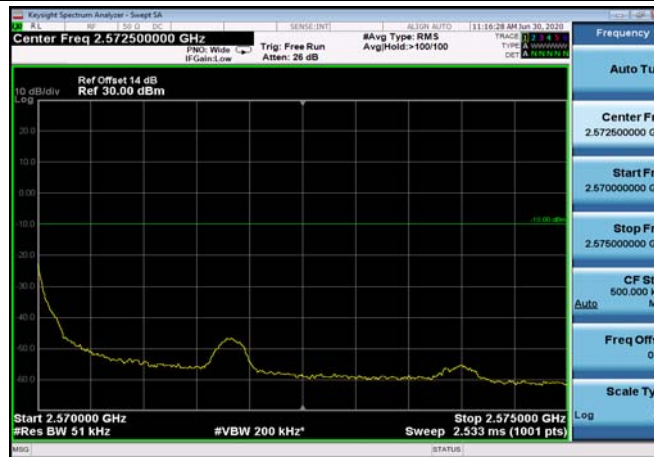

FDD07\_20MHz\_2510\_Q16\_fullRB\_ExtraBand\_s\_Range\_2576~2595

HighRange\_FDD07\_5MHz\_2567.5\_OneRB  
\_high\_QPSK

HighRange\_FDD07\_5MHz\_2567.5\_OneRB  
\_high\_Q16

FDD07\_5MHz\_2567.5\_Q16\_OneRB\_high  
\_ExtraBands\_Range\_2570~2575