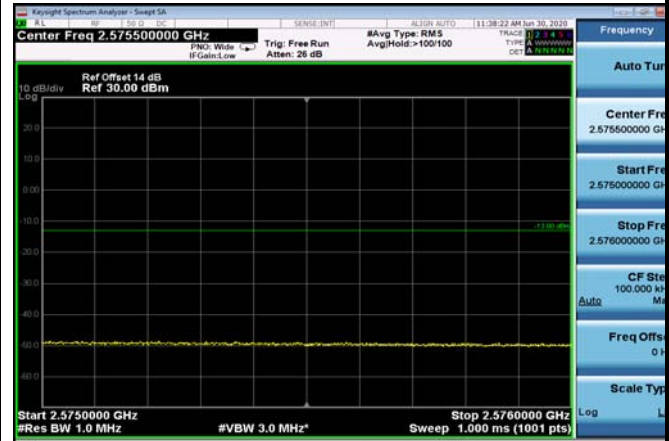

FDD07_20MHz_2560_Q16_OneRB_high
_ExtraBands_Range_2575~2576