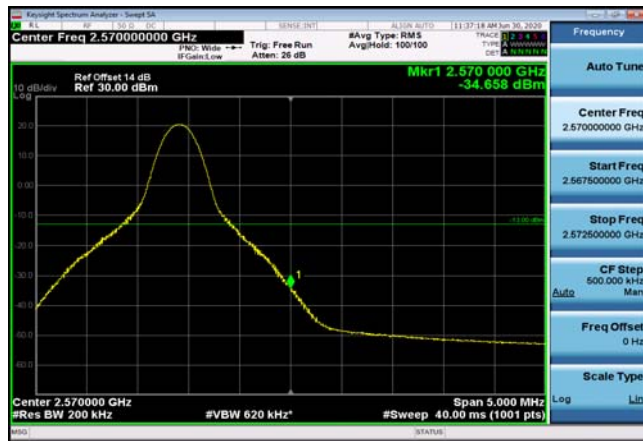

FDD07\_15MHz\_2562.5\_QPSK\_fullIRB  
\_ExtraBands\_Range\_2575~2576

FDD07\_15MHz\_2562.5\_QPSK\_fullIRB  
\_ExtraBands\_Range\_2576~2595

HighRange\_FDD07\_20MHz\_2560\_OneRB  
\_high\_QPSK

HighRange\_FDD07\_20MHz\_2560\_OneRB  
\_high\_Q16