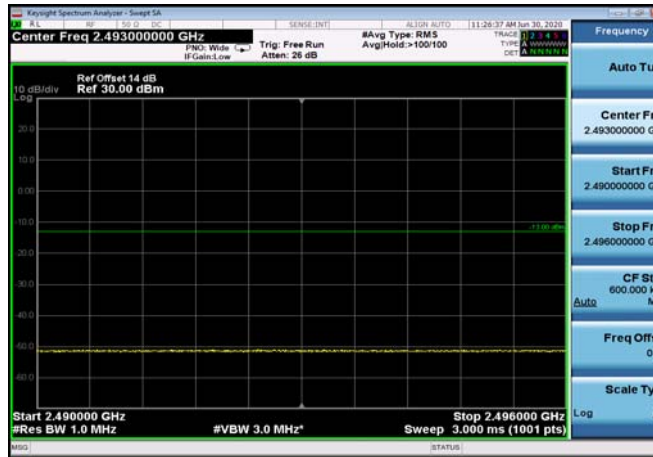

HighRange\_FDD07\_10MHz\_2565\_fullIRB  
\_High\_QPSK

HighRange\_FDD07\_10MHz\_2565\_fullIRB  
\_High\_Q16

FDD07\_10MHz\_2565\_QPSK\_fullIRB\_ExtraBan  
ds\_Range\_2475~2490

FDD07\_10MHz\_2565\_QPSK\_fullIRB\_ExtraBan  
ds\_Range\_2490~2496