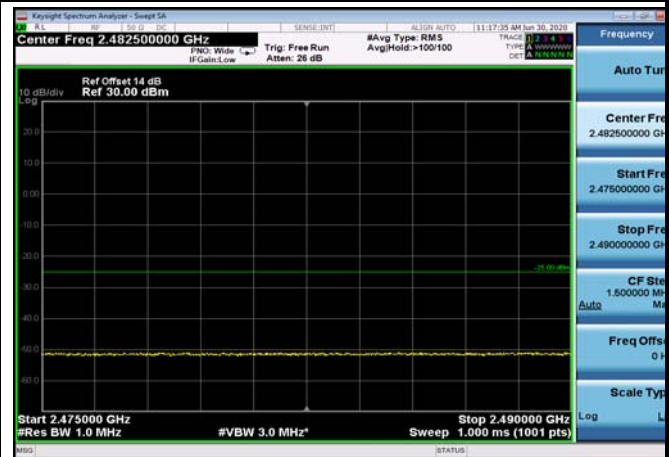

FDD07_5MHz_2567.5_QPSK_OneRB_low
_ExtraBands_Range_2475~2490