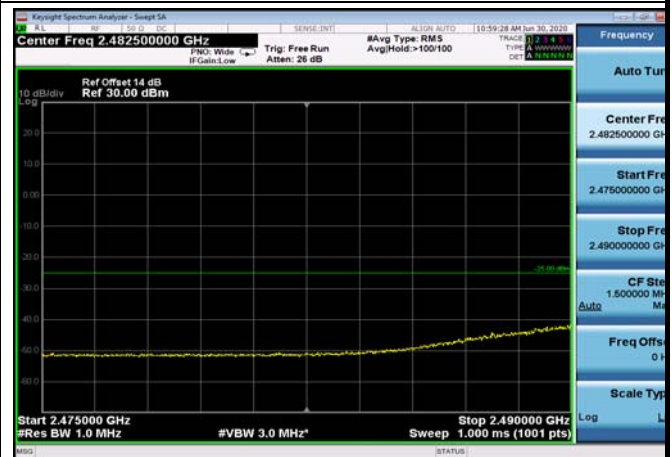

FDD07\_10MHz\_2505\_Q16\_OneRB\_low  
\_ExtraBands\_Range\_2490~2496

LowRange\_FDD07\_10MHz\_2505\_fullRB  
\_Low\_QPSK

LowRange\_FDD07\_10MHz\_2505\_fullRB  
\_Low\_Q16

FDD07\_10MHz\_2505\_Q16\_fullRB\_ExtraBand  
s\_Range\_2475~2490