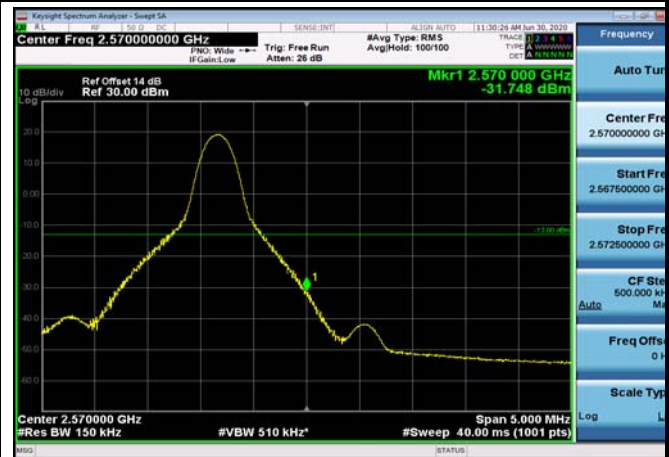

HighRange_FDD07_15MHz_2562.5_OneRB
_high_Q16