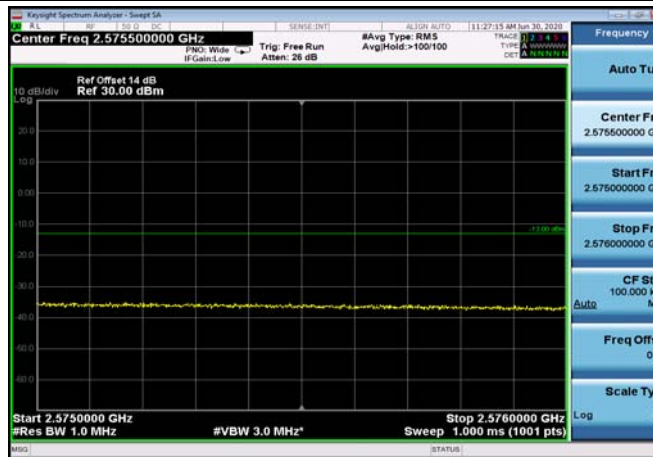

FDD07_10MHz_2565_QPSK_fullIRB_ExtraBan
ds_Range_2575~2576