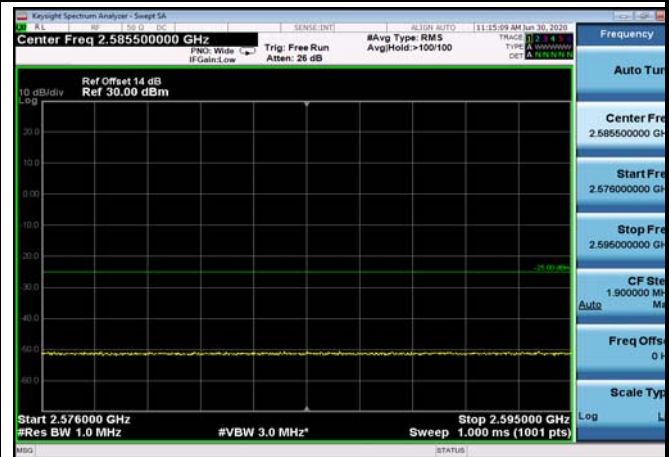

FDD07_20MHz_2510_Q16_fullRB_ExtraBand_s_Range_2576~2595