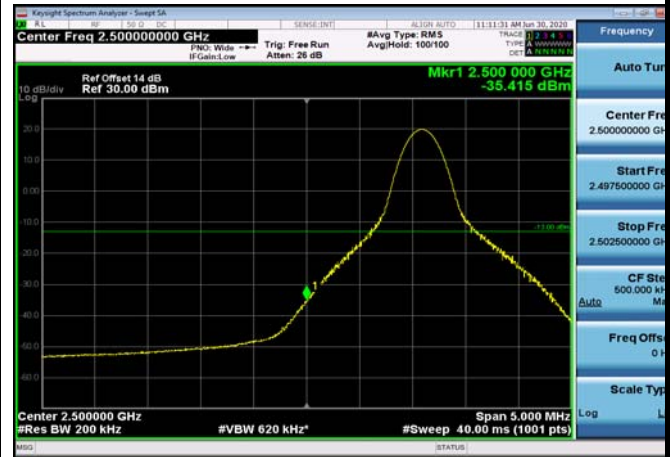

FDD07\_20MHz\_2510\_QPSK\_OneRB\_high\_ExtraBands\_Range\_2575~2576

FDD07\_20MHz\_2510\_QPSK\_OneRB\_high  
\_ExtraBands\_Range\_2576~2595

LowRange\_FDD07\_20MHz\_2510\_OneRB  
\_low\_QPSK

LowRange\_FDD07\_20MHz\_2510\_OneRB  
\_low\_Q16