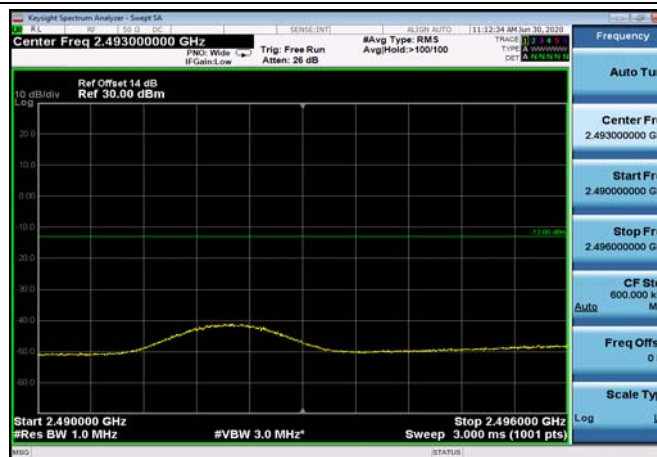

FDD07_20MHz_2510_Q16_OneRB_low
_ExtraBands_Range_2490~2496