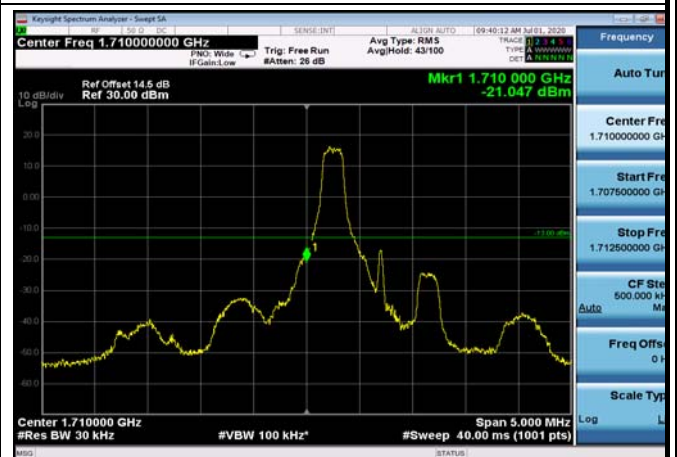

HighRange_FDD02_20MHz_1900_OneRB
_high_Q16

HighRange_ FDD02_20MHz_1900_fullRB
_High_QPSK

HighRange_ FDD02_20MHz_1900_fullRB
_High_Q16

LowRange_ FDD04_1.4MHz_1710.7_OneRB
_low_QPSK

LowRange_ FDD04_1.4MHz_1710.7_OneRB
_low_Q16