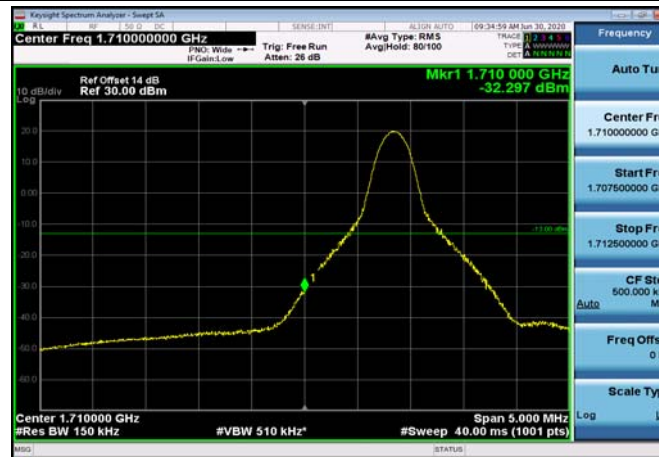

LowRange_FDD04_10MHz_1715_OneRB
_low_QPSK

LowRange_FDD04_10MHz_1715_OneRB
_low_Q16

LowRange_FDD04_10MHz_1715_fullRB
_Low_QPSK

LowRange_FDD04_10MHz_1715_fullRB
_Low_Q16

LowRange_FDD04_15MHz_1717.5_OneRB
_low_QPSK