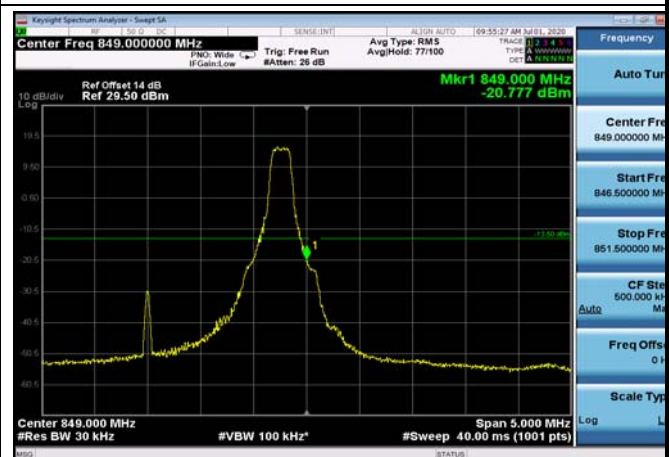

HighRange_FDD05_3MHz_847.5_OneRB
_high_Q16