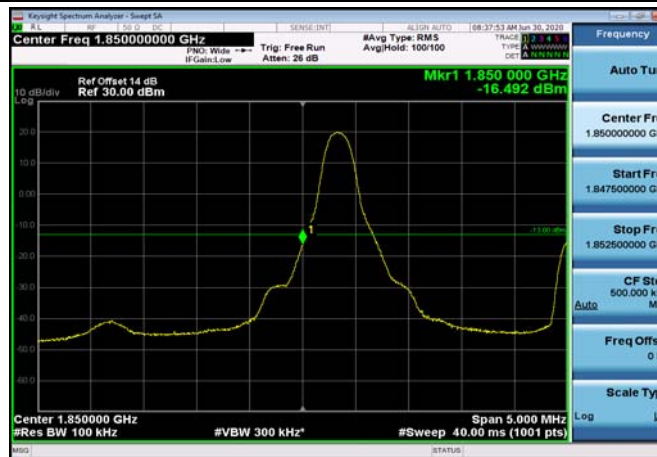

LowRange_FDD02_3MHz_1851.5_OneRB
_low_Q16

LowRange_FDD02_3MHz_1851.5_fullIRB
_Low_QPSK

LowRange_FDD02_3MHz_1851.5_fullIRB
_Low_Q16

LowRange_FDD02_5MHz_1852.5_OneRB
_low_QPSK

LowRange_FDD02_5MHz_1852.5_OneRB
_low_Q16