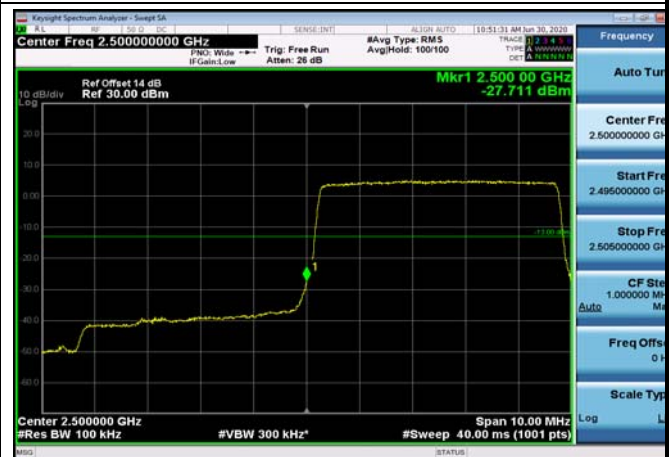

LowRange_FDD07_5MHz_2502.5_fullRB
_Low_QPSK