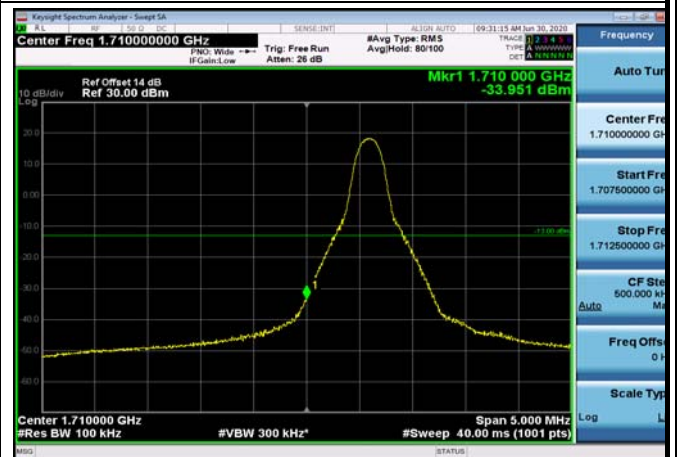

LowRange_FDD04_10MHz_1715_OneRB
_low_Q16