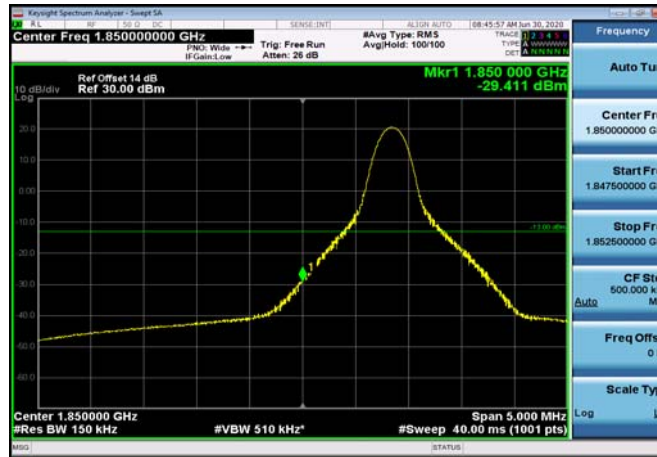

LowRange_FDD02_15MHz_1857.5_OneRB
_low_QPSK