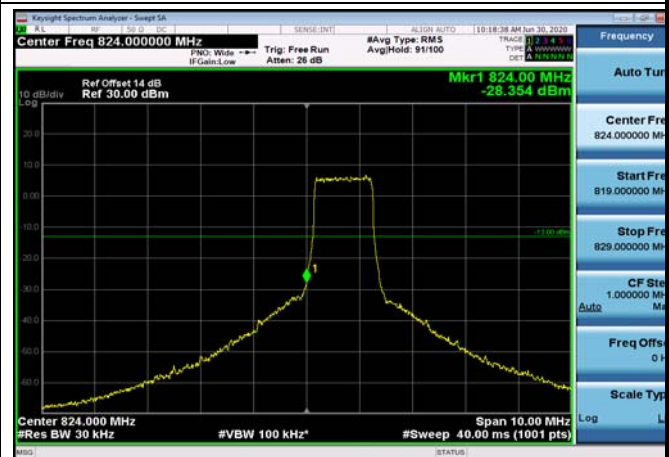

HighRange_ FDD04_20MHz_1745_fullRB
_High_Q16

LowRange_ FDD05_1.4MHz_824.7_OneRB
_low_QPSK

LowRange_ FDD05_1.4MHz_824.7_OneRB
_low_Q16

LowRange_ FDD05_1.4MHz_824.7_fullRB
_Low_QPSK

LowRange_ FDD05_1.4MHz_824.7_fullRB
_Low_Q16