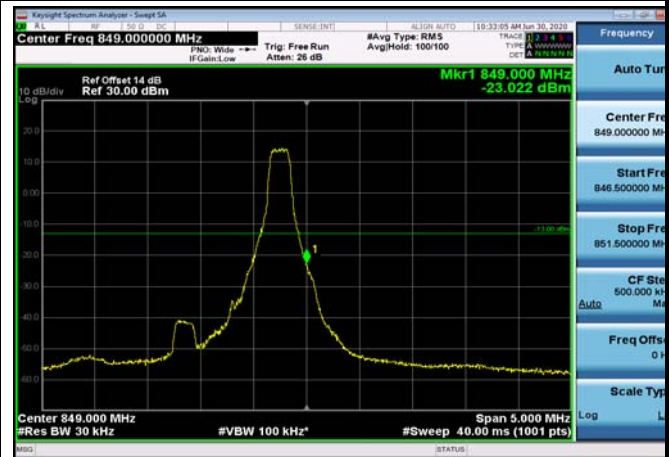

LowRange_FDD05_10MHz_829_fullRB
_Low_QPSK

LowRange_FDD05_10MHz_829_fullRB
_Low_Q16

HighRange_FDD05_1.4MHz_848.3_OneRB
_high_QPSK

HighRange_FDD05_1.4MHz_848.3_OneRB
_high_Q16

HighRange_FDD05_1.4MHz_848.3_fullIRB
_High_QPSK