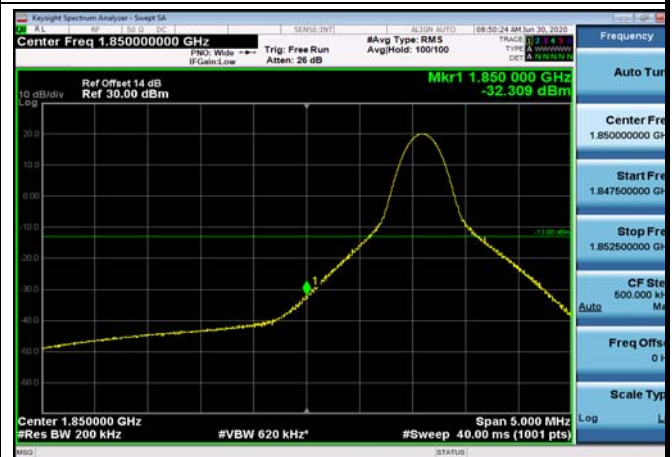

LowRange_FDD02_20MHz_1860_OneRB
_low_Q16