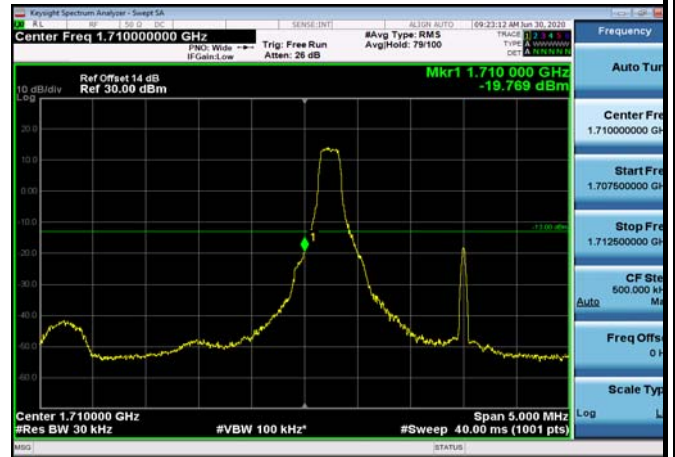

LowRange_ FDD04_1.4MHz_1710.7_fullRB
_Low_QPSK

LowRange_ FDD04_1.4MHz_1710.7_fullRB
_Low_Q16

LowRange_FDD04_3MHz_1711.5_OneRB
_low_QPSK

LowRange_FDD04_3MHz_1711.5_OneRB
_low_Q16

LowRange_FDD04_3MHz_1711.5_fullRB
_Low_QPSK