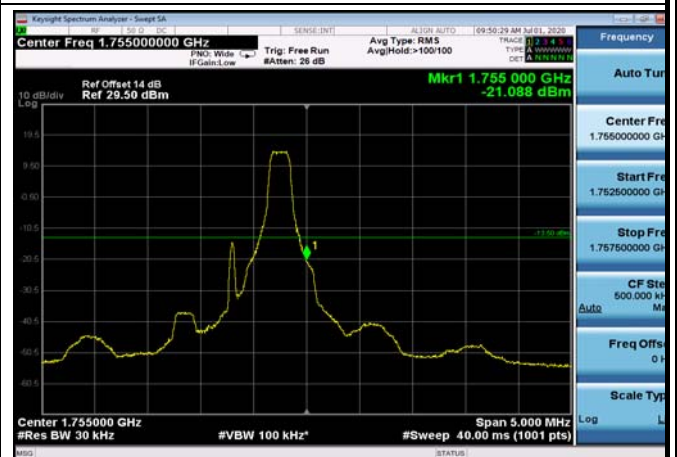

LowRange_FDD04_20MHz_1720_fullRB
_Low_QPSK

LowRange_FDD04_20MHz_1720_fullRB
_Low_Q16

HighRange_FDD04_1.4MHz_1754.3_OneRB
_high_QPSK

HighRange_FDD04_1.4MHz_1754.3_OneRB
_high_Q16

HighRange_FDD04_1.4MHz_1754.3
_fullRB_High_QPSK