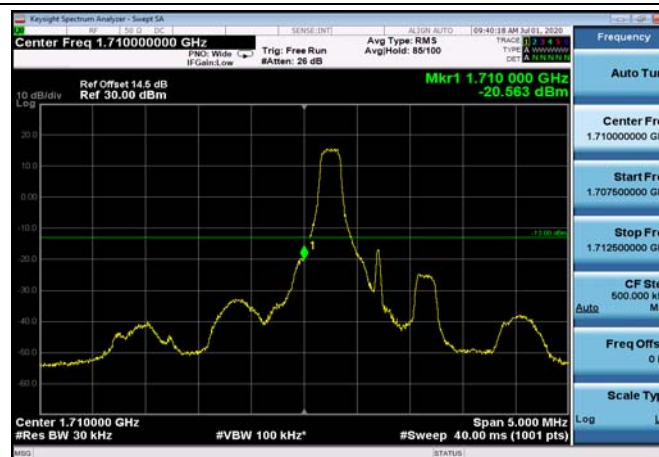

HighRange_FDD02_20MHz_1900_OneRB
_high_Q16

HighRange_ FDD02_20MHz_1900_fullRB
_High_QPSK

HighRange_ FDD02_20MHz_1900_fullRB
_High_Q16

LowRange_ FDD04_1.4MHz_1710.7_OneRB
_low_QPSK

LowRange_ FDD04_1.4MHz_1710.7_OneRB
_low_Q16