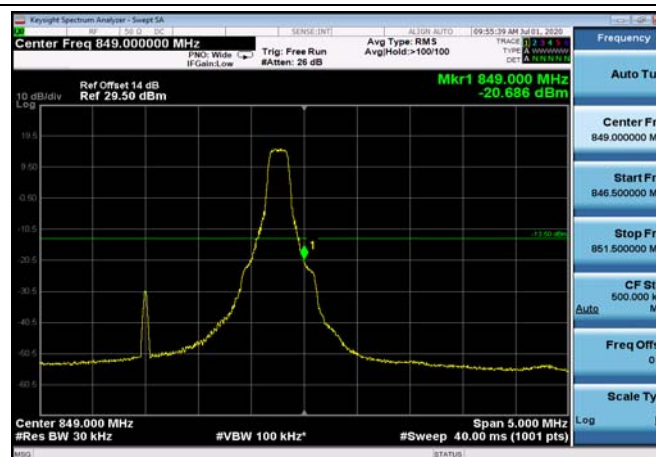

HighRange_FDD05_3MHz_847.5_OneRB
_high_QPSK