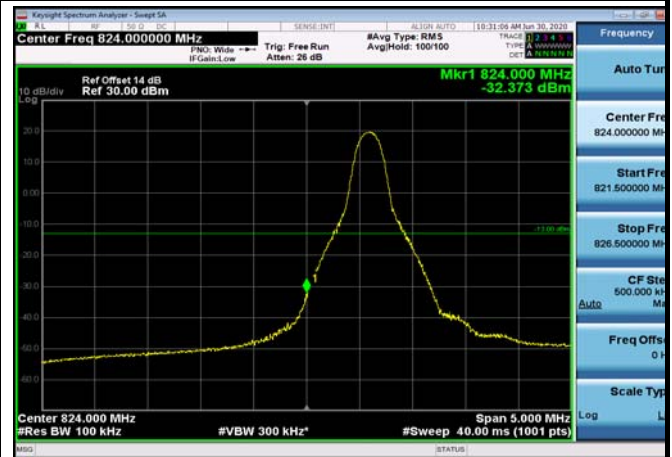

LowRange_FDD05_5MHz_826.5_OneRB
_low_Q16

LowRange_FDD05_5MHz_826.5_fullRB
_Low_QPSK

LowRange_FDD05_5MHz_826.5_fullRB
_Low_Q16

LowRange_FDD05_10MHz_829_OneRB
_low_QPSK

LowRange_FDD05_10MHz_829_OneRB
_low_Q16