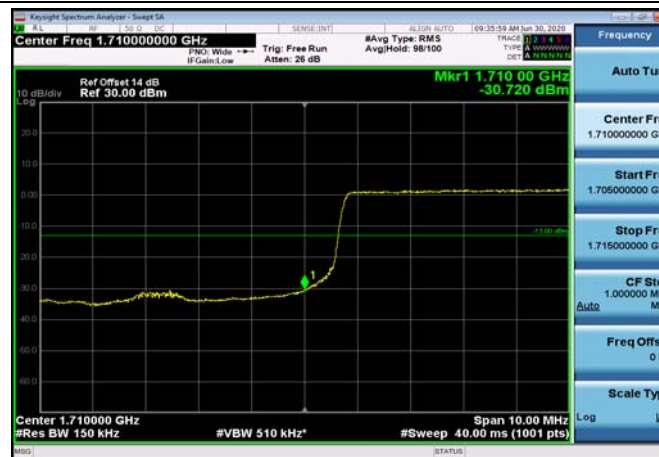

LowRange_FDD04_15MHz_1717.5_fullIRB
_Low_QPSK