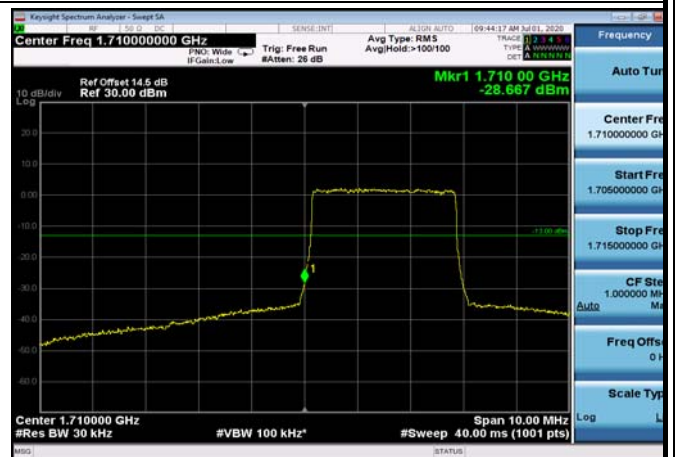

LowRange_FDD04_3MHz_1711.5_fullRB
_Low_Q16