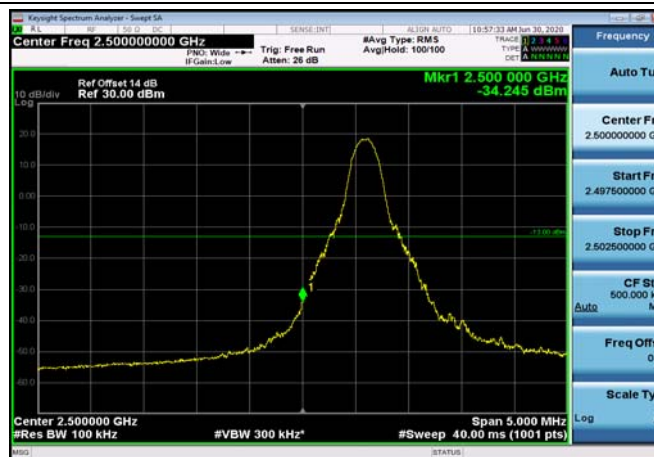

LowRange_FDD07_10MHz_2505_OneRB
_low_Q16