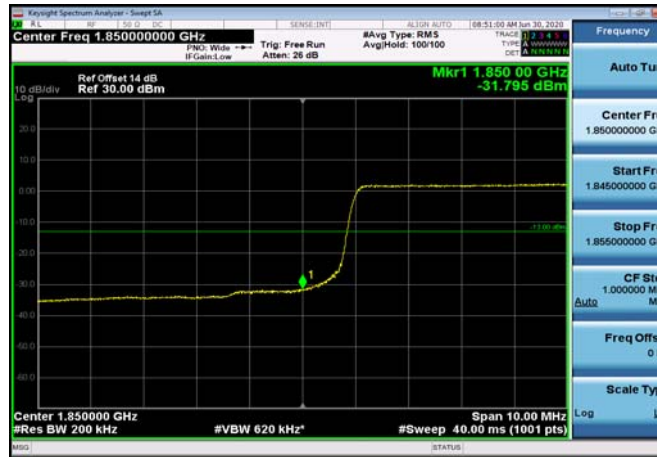

LowRange_FDD02_20MHz_1860_OneRB
_low_QPSK

LowRange_FDD02_20MHz_1860_OneRB
_low_Q16

LowRange_FDD02_20MHz_1860_fullRB
_Low_QPSK

LowRange_FDD02_20MHz_1860_fullRB
_Low_Q16

HighRange_FDD02_1.4MHz_1909.3_OneRB
_high_QPSK