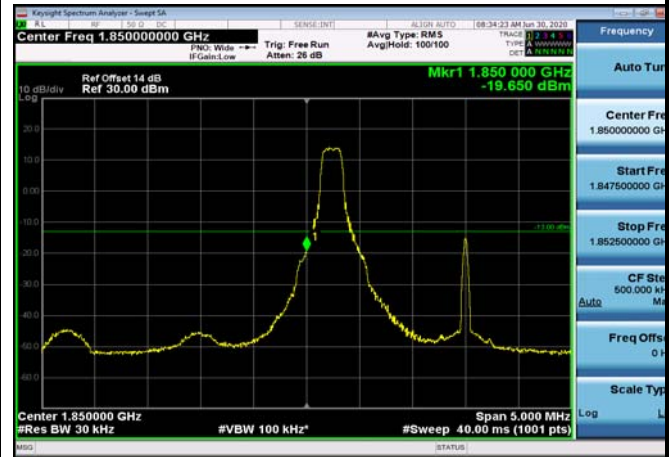

LowRange_FDD02_3MHz_1851.5_OneRB
_low_Q16