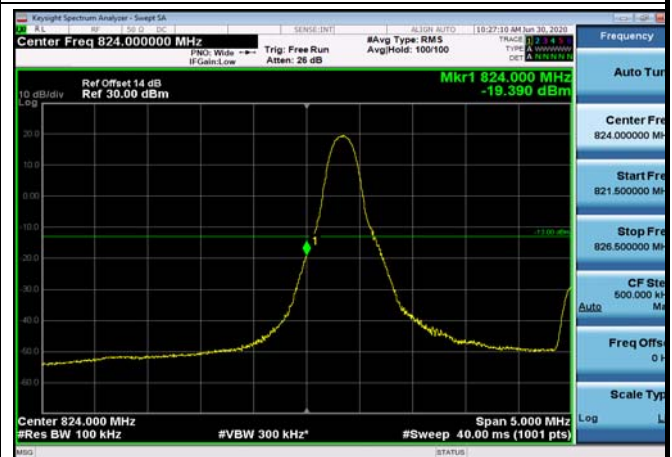

LowRange_FDD05_5MHz_826.5_OneRB
_low_Q16