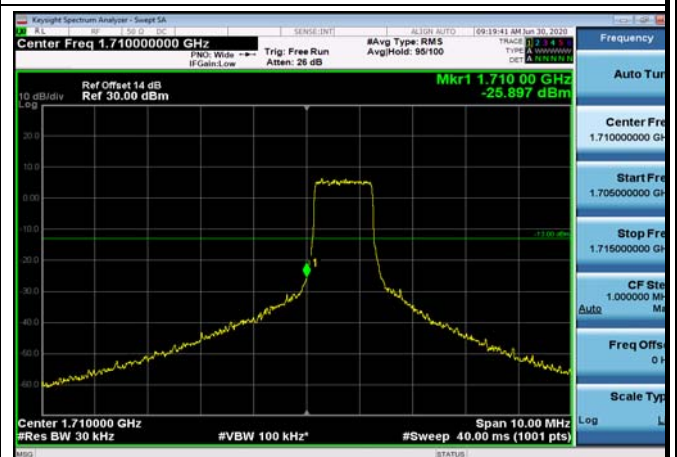

LowRange_ FDD04_1.4MHz_1710.7_fullRB
_Low_Q16