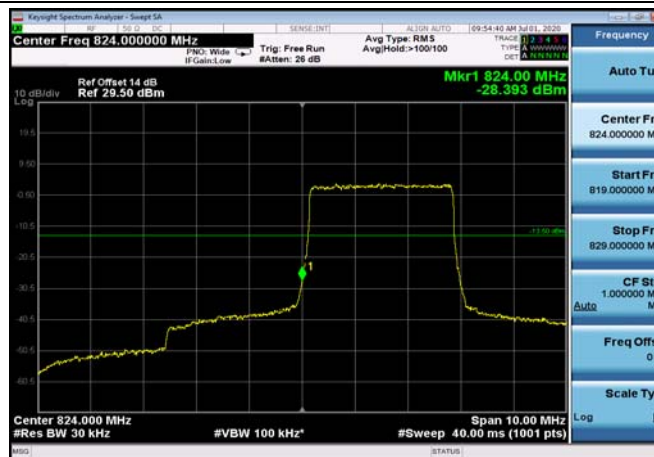

LowRange_FDD05_3MHz_825.5_fullRB
_Low_QPSK