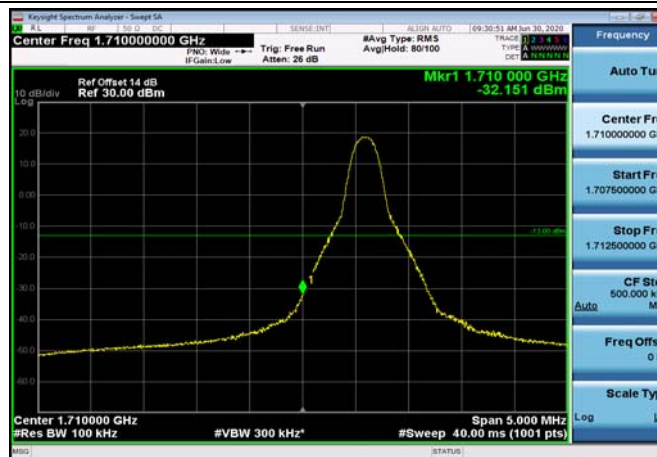

LowRange_FDD04_10MHz_1715_OneRB
_low_QPSK