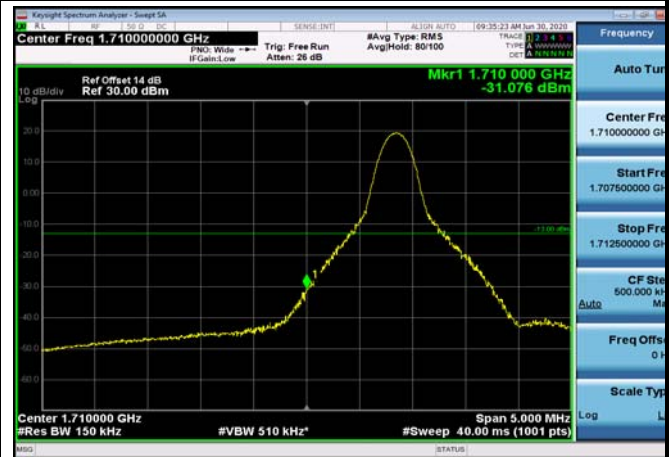

LowRange_FDD04_15MHz_1717.5_OneRB
_low_Q16