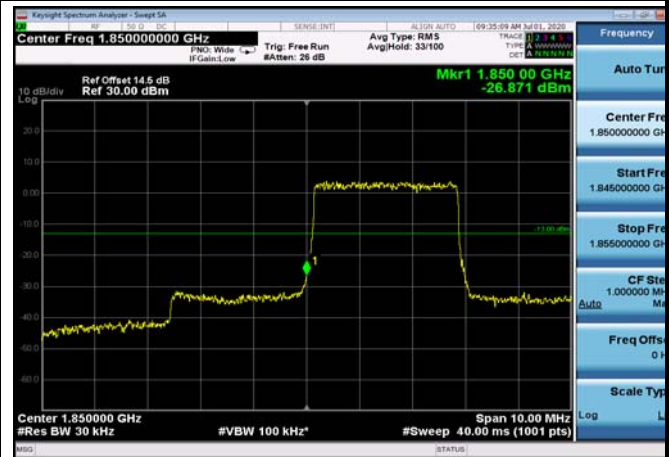

LowRange_FDD02_3MHz_1851.5_fullIRB
_Low_Q16