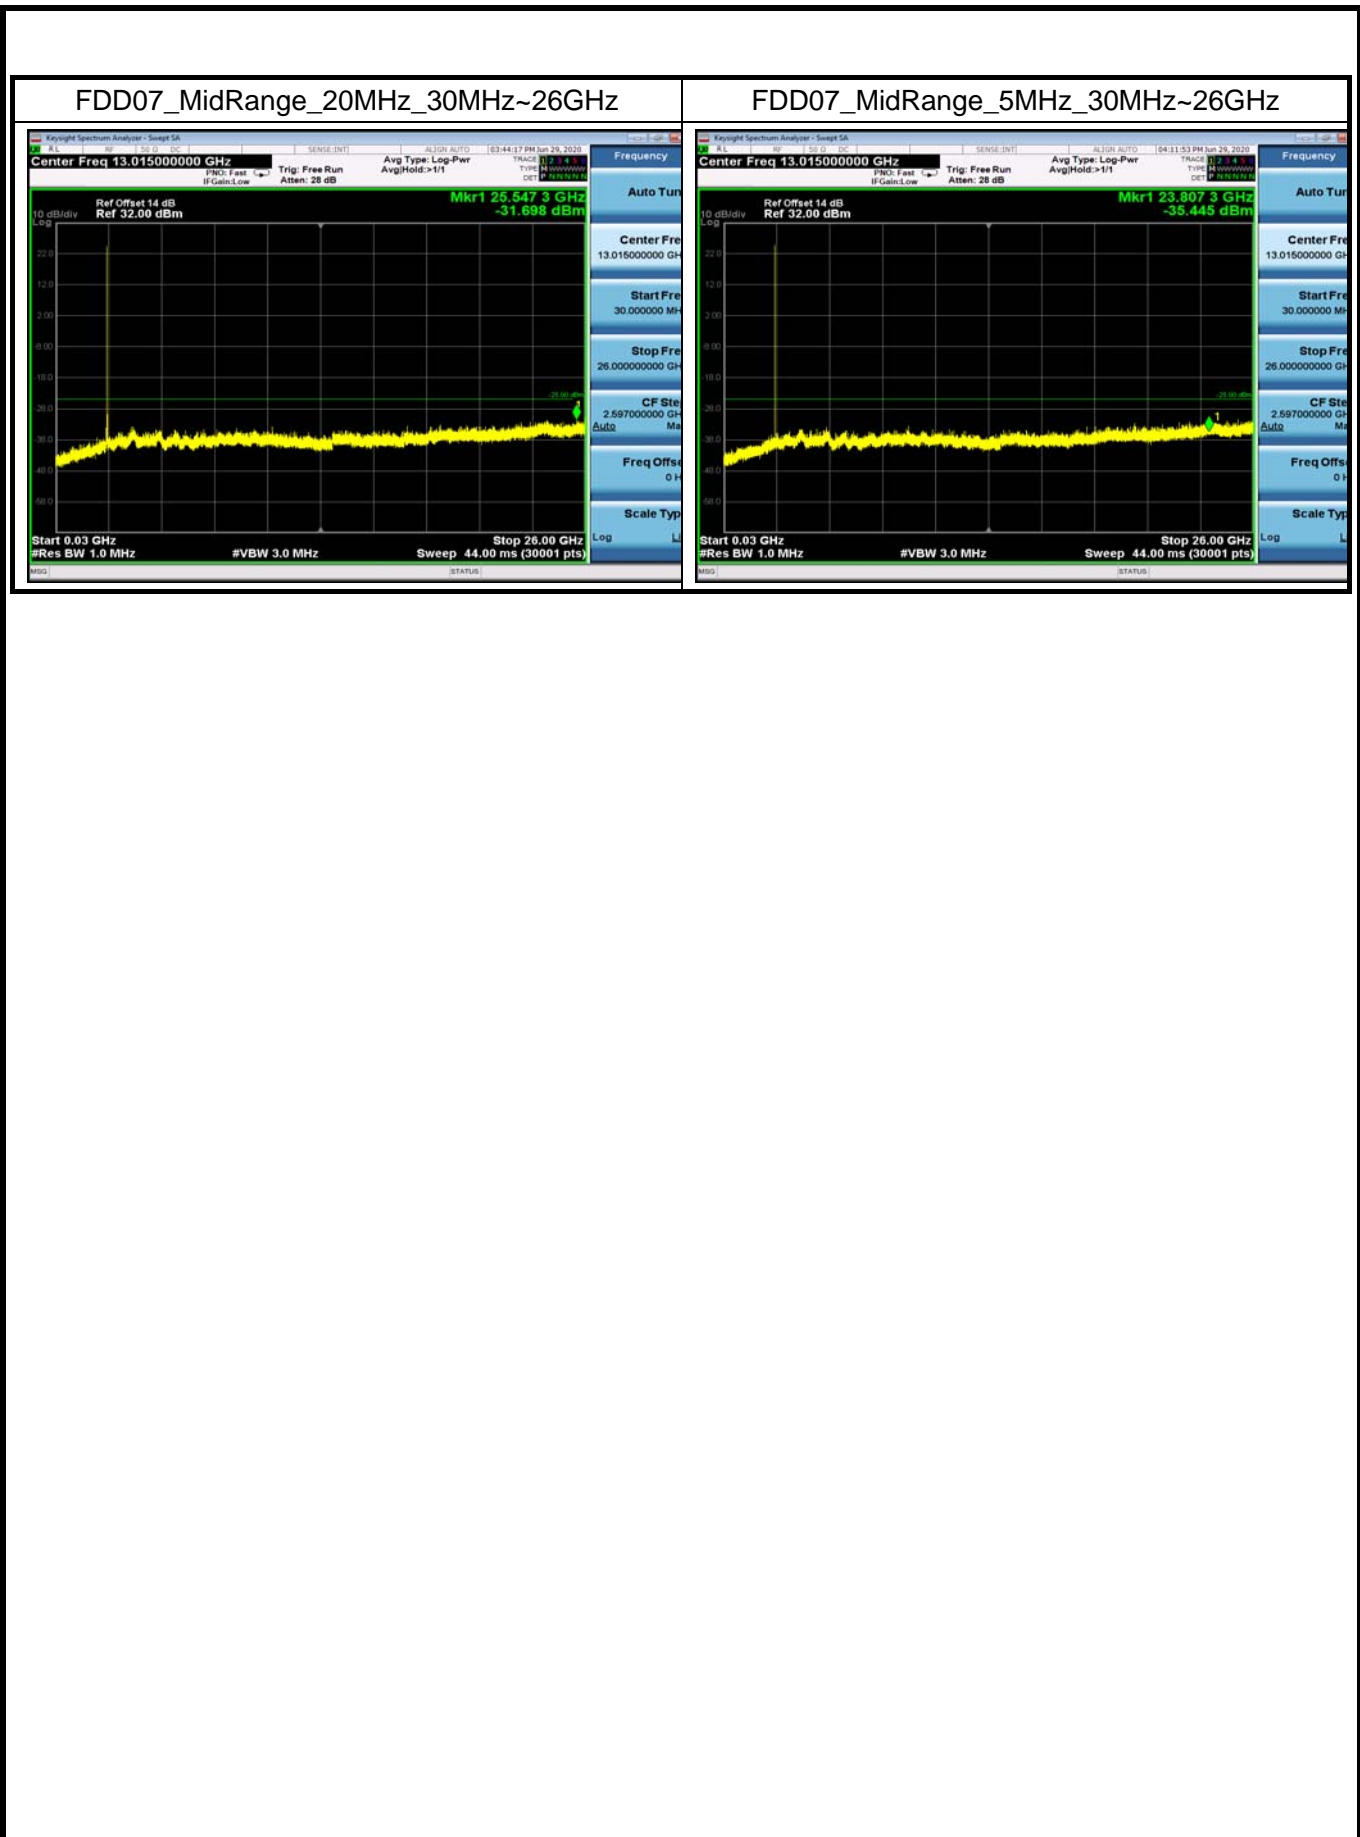

FDD07_LowRange_10MHz_30MHz~26GHz

FDD07_LowRange_15MHz_30MHz~26GHz

FDD07_LowRange_20MHz_30MHz~26GHz

FDD07_LowRange_5MHz_30MHz~26GHz

FDD07_MidRange_10MHz_30MHz~26GHz

FDD07_MidRange_15MHz_30MHz~26GHz

Conducted Band Edge