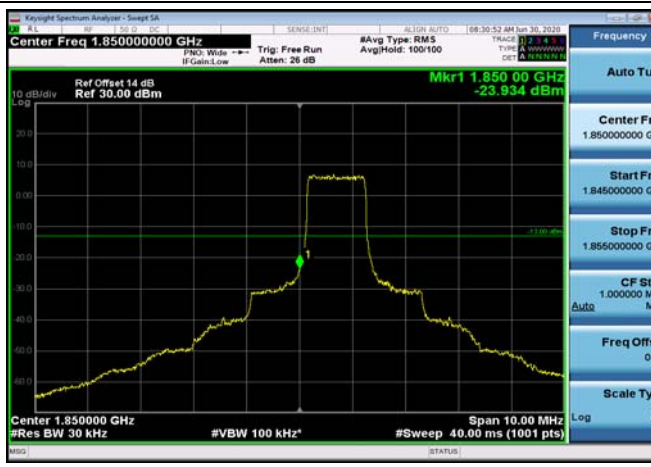

Test Result and Data

LowRange_FDD02_1.4MHz_1850.7_OneRB
_low_QPSK

LowRange_FDD02_1.4MHz_1850.7_OneRB
_low_Q16

LowRange_FDD02_1.4MHz_1850.7_fullIRB
_Low_QPSK

LowRange_FDD02_1.4MHz_1850.7_fullIRB
_Low_Q16

LowRange_FDD02_3MHz_1851.5_OneRB
_low_QPSK