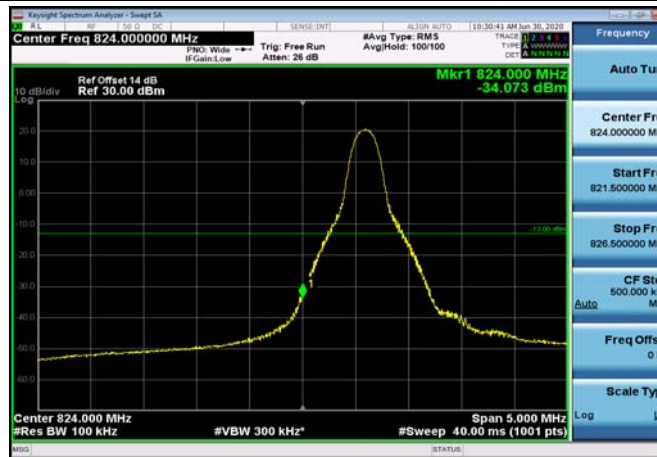

LowRange_FDD05_5MHz_826.5_OneRB
_low_Q16

LowRange_FDD05_5MHz_826.5_fullRB
_Low_QPSK

LowRange_FDD05_5MHz_826.5_fullRB
_Low_Q16

LowRange_FDD05_10MHz_829_OneRB
_low_QPSK

LowRange_FDD05_10MHz_829_OneRB
_low_Q16