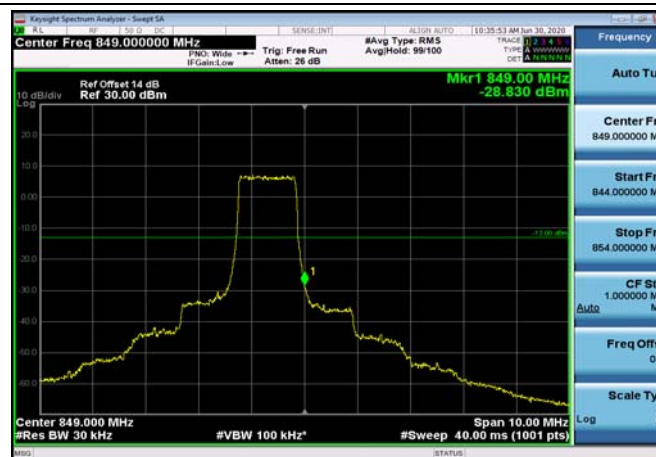

LowRange_FDD05_10MHz_829_fullRB
_Low_QPSK

LowRange_FDD05_10MHz_829_fullRB
_Low_Q16

HighRange_FDD05_1.4MHz_848.3_OneRB
_high_QPSK

HighRange_FDD05_1.4MHz_848.3_OneRB
_high_Q16

HighRange_FDD05_1.4MHz_848.3_fullIRB
_High_QPSK