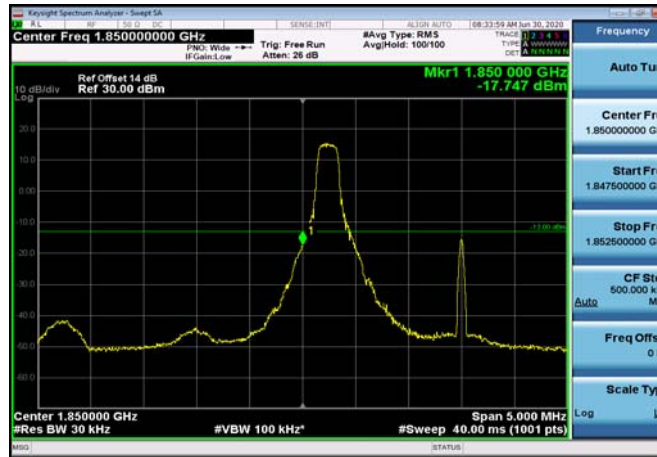

Test Result and Data

LowRange_FDD02_1.4MHz_1850.7_OneRB
_low_QPSK

LowRange_FDD02_1.4MHz_1850.7_OneRB
_low_Q16

LowRange_FDD02_1.4MHz_1850.7_fullIRB
_Low_QPSK

LowRange_FDD02_1.4MHz_1850.7_fullIRB
_Low_Q16

LowRange_FDD02_3MHz_1851.5_OneRB
_low_QPSK