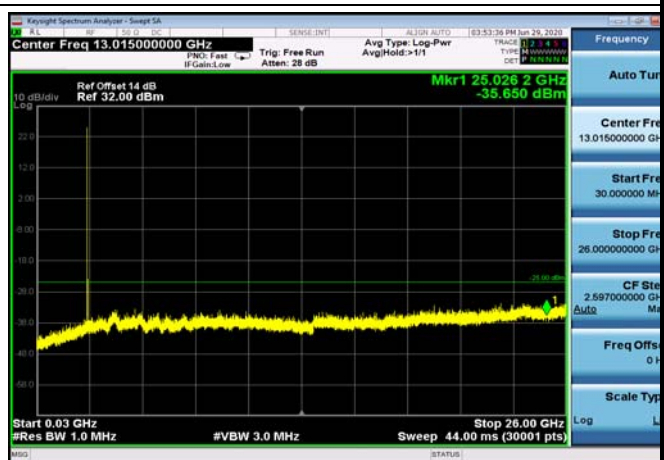

FDD07_LowRange_10MHz_30MHz~26GHz

FDD07_LowRange_15MHz_30MHz~26GHz

FDD07_LowRange_20MHz_30MHz~26GHz

FDD07_LowRange_5MHz_30MHz~26GHz

FDD07_MidRange_10MHz_30MHz~26GHz

FDD07_MidRange_15MHz_30MHz~26GHz

Conducted Band Edge

Test Result and Data

LowRange_FDD02_1.4MHz_1850.7_OneRB
_low_QPSK

LowRange_FDD02_1.4MHz_1850.7_OneRB
_low_Q16

LowRange_FDD02_1.4MHz_1850.7_fullIRB
_Low_QPSK

LowRange_FDD02_1.4MHz_1850.7_fullIRB
_Low_Q16

LowRange_FDD02_3MHz_1851.5_OneRB
_low_QPSK