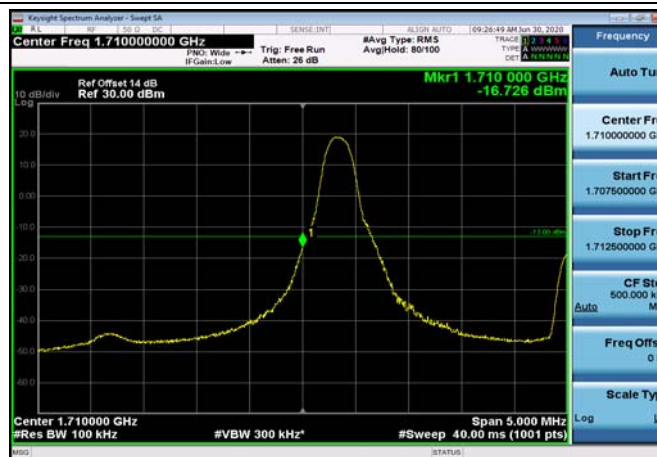

LowRange_FDD04_5MHz_1712.5_OneRB
_low_QPSK