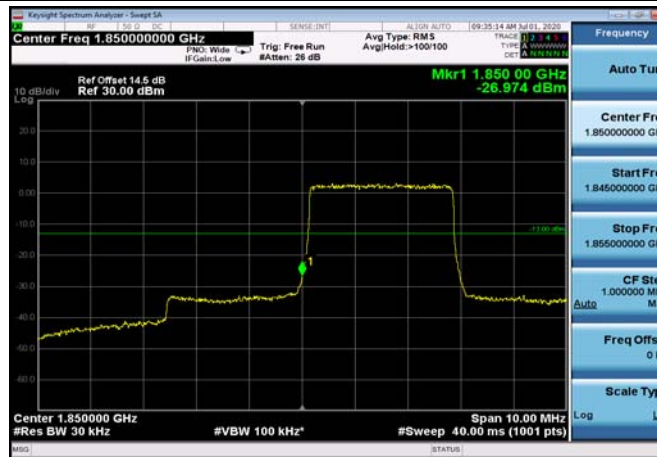

Test Result and Data

LowRange_FDD02_1.4MHz_1850.7_OneRB
_low_QPSK

LowRange_FDD02_1.4MHz_1850.7_OneRB
_low_Q16

LowRange_FDD02_1.4MHz_1850.7_fullIRB
_Low_QPSK

LowRange_FDD02_1.4MHz_1850.7_fullIRB
_Low_Q16

LowRange_FDD02_3MHz_1851.5_OneRB
_low_QPSK

LowRange_FDD02_3MHz_1851.5_OneRB
_low_Q16

LowRange_FDD02_3MHz_1851.5_fullIRB
_Low_QPSK

LowRange_FDD02_3MHz_1851.5_fullIRB
_Low_Q16

LowRange_FDD02_5MHz_1852.5_OneRB
_low_QPSK

LowRange_FDD02_5MHz_1852.5_OneRB
_low_Q16