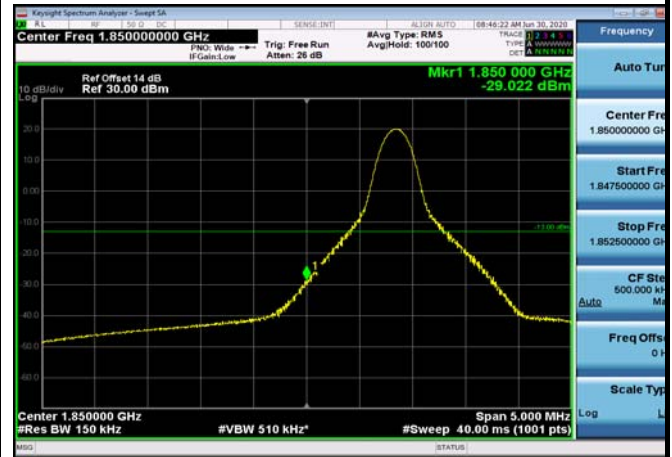

LowRange_FDD02_10MHz_1855_fullRB
_Low_Q16

LowRange_FDD02_15MHz_1857.5_OneRB
_low_QPSK

LowRange_FDD02_15MHz_1857.5_OneRB
_low_Q16

LowRange_FDD02_15MHz_1857.5_fullIRB
_Low_QPSK

LowRange_FDD02_15MHz_1857.5_fullIRB
_Low_Q16