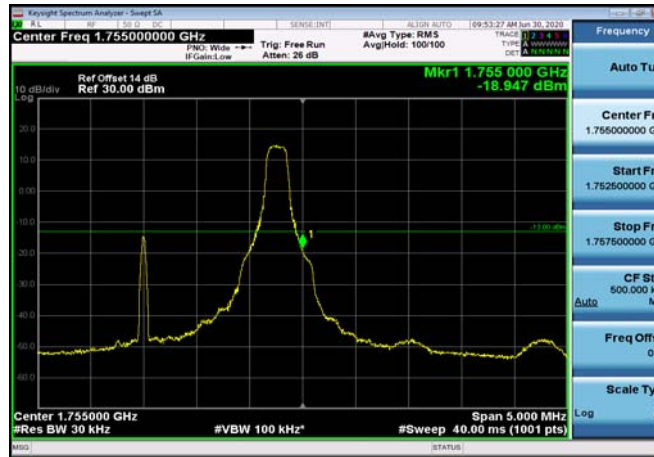

HighRange_FDD04_3MHz_1753.5_OneRB
_high_QPSK