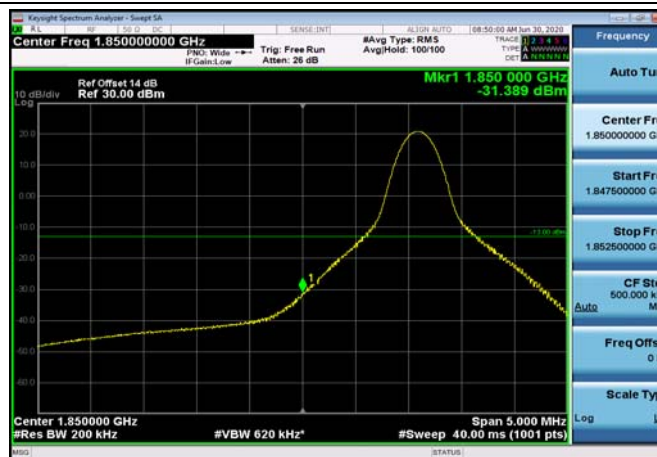

LowRange_FDD02_20MHz_1860_OneRB
_low_QPSK