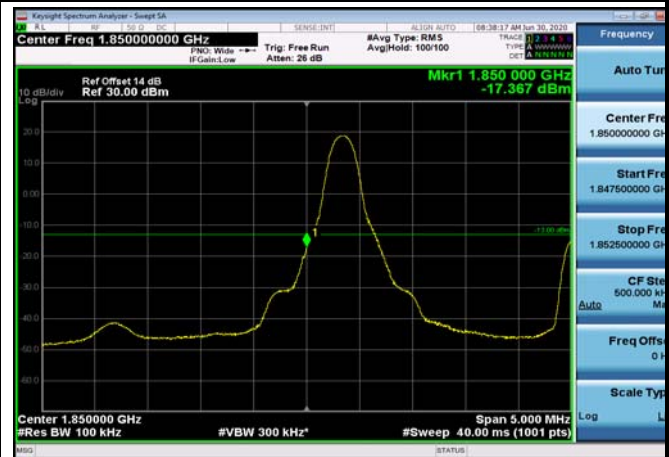

LowRange_FDD02_3MHz_1851.5_OneRB
_low_Q16

LowRange_FDD02_3MHz_1851.5_fullIRB
_Low_QPSK

LowRange_FDD02_3MHz_1851.5_fullIRB
_Low_Q16

LowRange_FDD02_5MHz_1852.5_OneRB
_low_QPSK

LowRange_FDD02_5MHz_1852.5_OneRB
_low_Q16