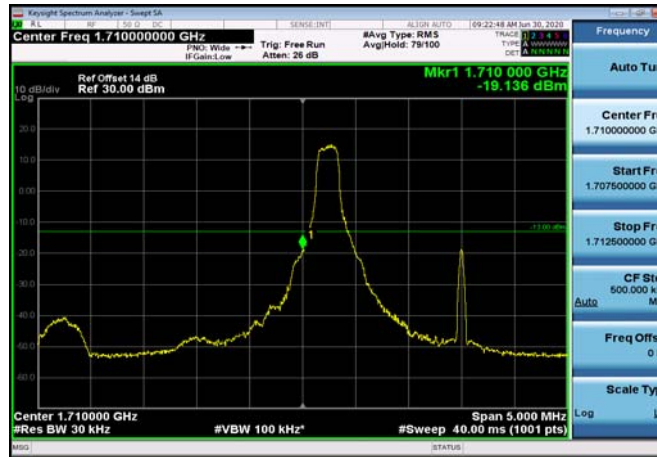

LowRange_ FDD04_1.4MHz_1710.7_fullRB
_Low_QPSK

LowRange_ FDD04_1.4MHz_1710.7_fullRB
_Low_Q16

LowRange_FDD04_3MHz_1711.5_OneRB
_low_QPSK

LowRange_FDD04_3MHz_1711.5_OneRB
_low_Q16

LowRange_FDD04_3MHz_1711.5_fullRB
_Low_QPSK