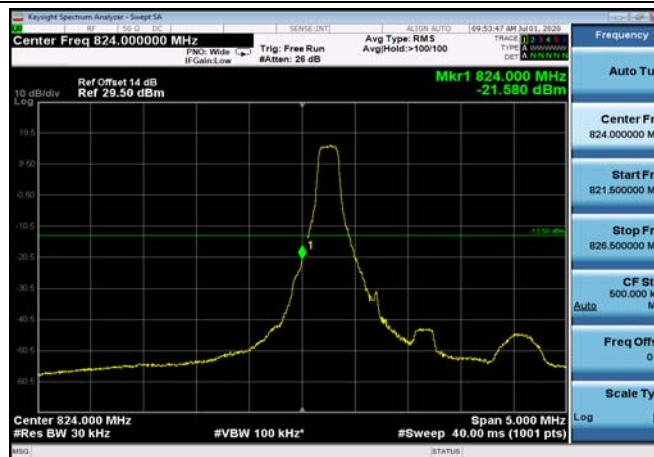

LowRange_ FDD05_1.4MHz_824.7_OneRB
_low_QPSK