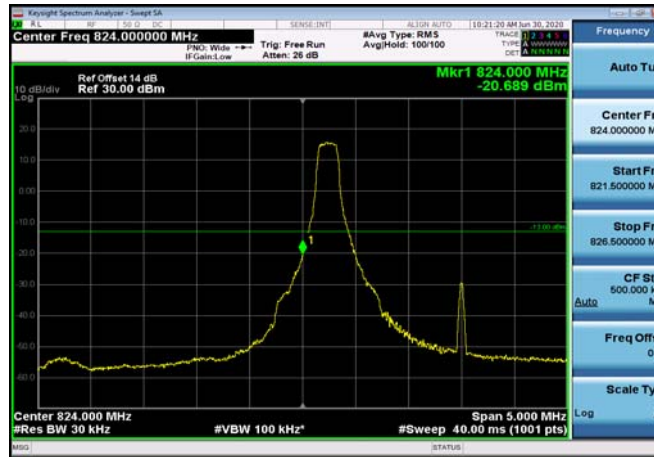

LowRange_FDD05_3MHz_825.5_OneRB
_low_QPSK