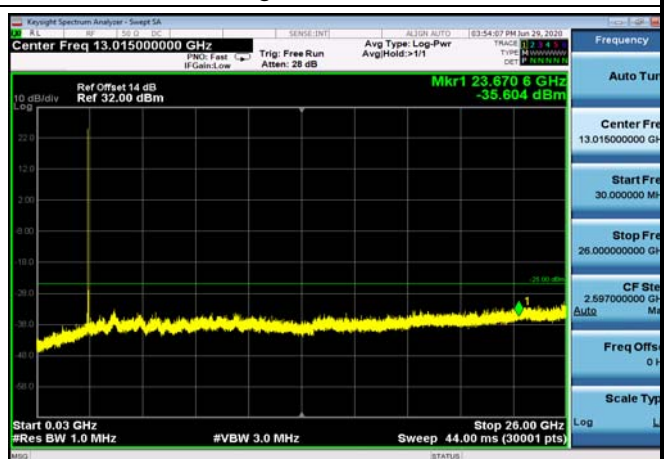

FDD07_LowRange_10MHz_30MHz~26GHz

FDD07_LowRange_15MHz_30MHz~26GHz

FDD07_LowRange_20MHz_30MHz~26GHz

FDD07_LowRange_5MHz_30MHz~26GHz

FDD07_MidRange_10MHz_30MHz~26GHz

FDD07_MidRange_15MHz_30MHz~26GHz

Conducted Band Edge

Test Result and Data

LowRange_FDD02_1.4MHz_1850.7_OneRB
_low_QPSK

LowRange_FDD02_1.4MHz_1850.7_OneRB
_low_Q16

LowRange_FDD02_1.4MHz_1850.7_fullIRB
_Low_QPSK

LowRange_FDD02_1.4MHz_1850.7_fullIRB
_Low_Q16

LowRange_FDD02_3MHz_1851.5_OneRB
_low_QPSK