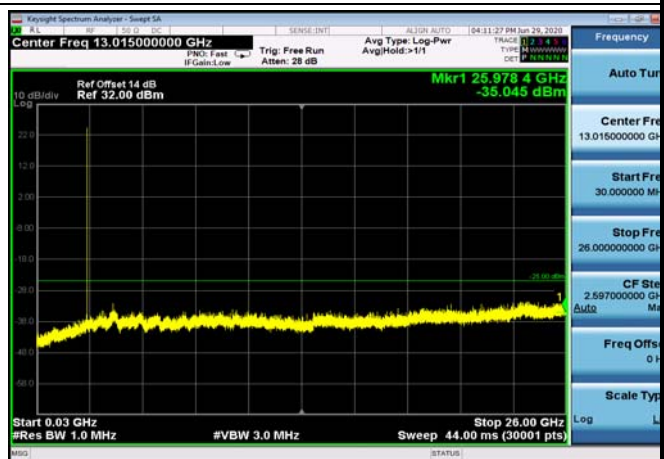

FDD07_LowRange_10MHz_30MHz~26GHz

FDD07_LowRange_15MHz_30MHz~26GHz

FDD07_LowRange_20MHz_30MHz~26GHz

FDD07_LowRange_5MHz_30MHz~26GHz

FDD07_MidRange_10MHz_30MHz~26GHz

FDD07_MidRange_15MHz_30MHz~26GHz

Conducted Band Edge

Test Result and Data

LowRange_FDD02_1.4MHz_1850.7_OneRB
_low_QPSK

LowRange_FDD02_1.4MHz_1850.7_OneRB
_low_Q16

LowRange_FDD02_1.4MHz_1850.7_fullIRB
_Low_QPSK

LowRange_FDD02_1.4MHz_1850.7_fullIRB
_Low_Q16

LowRange_FDD02_3MHz_1851.5_OneRB
_low_QPSK