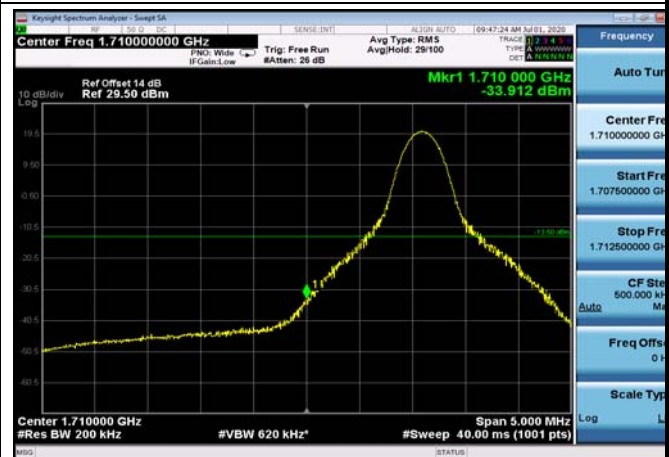

LowRange_FDD04_15MHz_1717.5_OneRB
_low_Q16

LowRange_FDD04_15MHz_1717.5_fullIRB
_Low_QPSK

LowRange_FDD04_15MHz_1717.5_fullIRB
_Low_Q16

LowRange_FDD04_20MHz_1720_OneRB
_low_QPSK

LowRange_FDD04_20MHz_1720_OneRB
_low_Q16