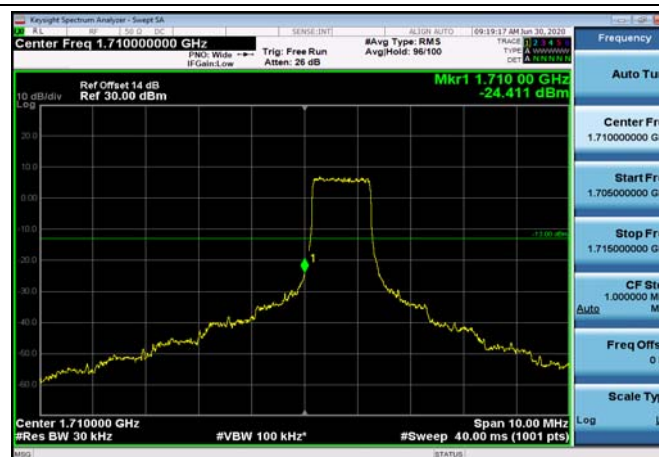

LowRange_ FDD04_1.4MHz_1710.7_fullRB
_Low_QPSK