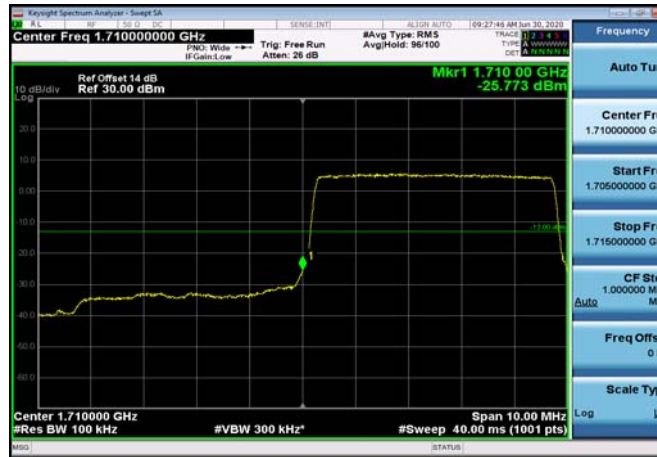

LowRange_FDD04_3MHz_1711.5_fullRB
_Low_Q16

LowRange_FDD04_5MHz_1712.5_OneRB
_low_QPSK

LowRange_FDD04_5MHz_1712.5_OneRB
_low_Q16

LowRange_FDD04_5MHz_1712.5_fullRB
_Low_QPSK

LowRange_FDD04_5MHz_1712.5_fullRB
_Low_Q16