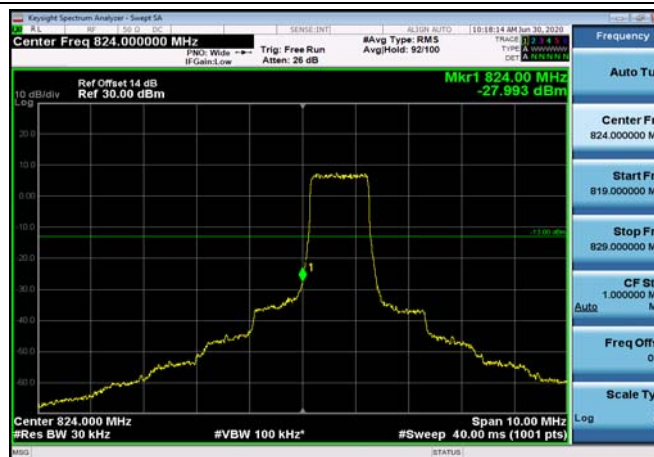

HighRange_ FDD04_20MHz_1745_fullRB
_High_Q16

LowRange_ FDD05_1.4MHz_824.7_OneRB
_low_QPSK

LowRange_ FDD05_1.4MHz_824.7_OneRB
_low_Q16

LowRange_ FDD05_1.4MHz_824.7_fullRB
_Low_QPSK

LowRange_ FDD05_1.4MHz_824.7_fullRB
_Low_Q16