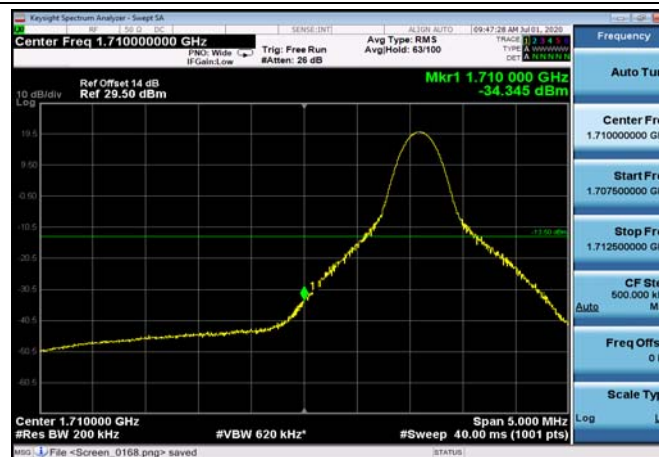

LowRange_FDD04_15MHz_1717.5_OneRB
_low_Q16

LowRange_FDD04_15MHz_1717.5_fullIRB
_Low_QPSK

LowRange_FDD04_15MHz_1717.5_fullIRB
_Low_Q16

LowRange_FDD04_20MHz_1720_OneRB
_low_QPSK

LowRange_FDD04_20MHz_1720_OneRB
_low_Q16