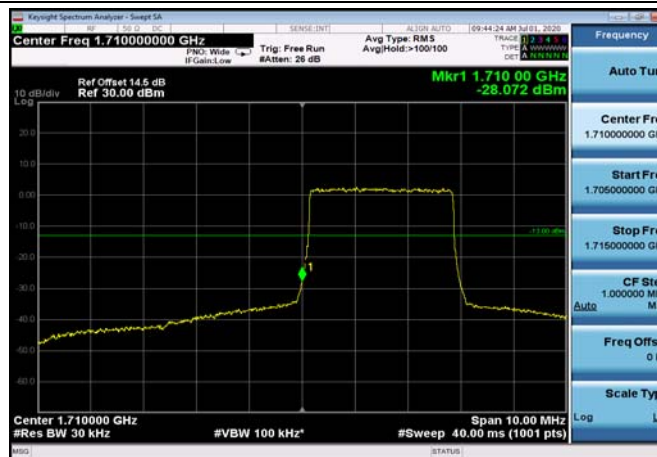

LowRange_ FDD04_1.4MHz_1710.7_fullRB
_Low_QPSK

LowRange_ FDD04_1.4MHz_1710.7_fullRB
_Low_Q16

LowRange_FDD04_3MHz_1711.5_OneRB
_low_QPSK

LowRange_FDD04_3MHz_1711.5_OneRB
_low_Q16

LowRange_FDD04_3MHz_1711.5_fullRB
_Low_QPSK