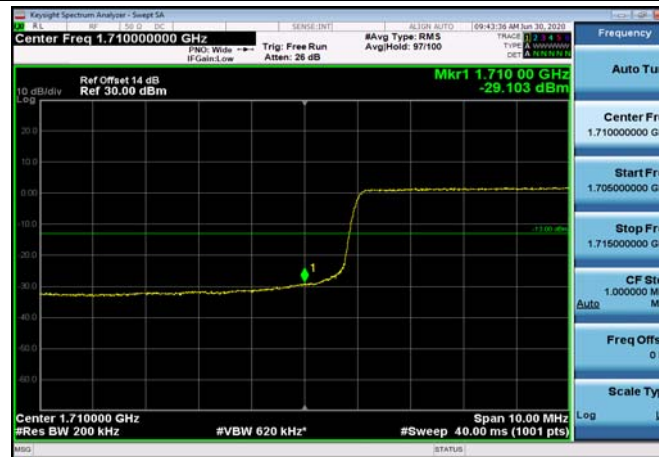

LowRange_FDD04_20MHz_1720_fullRB
_Low_QPSK