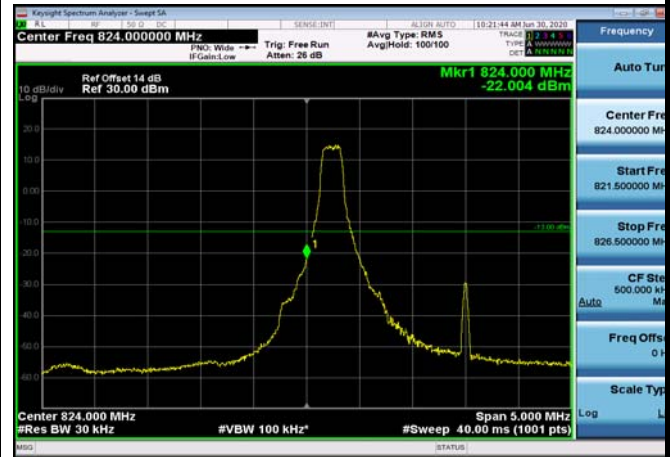

LowRange_FDD05_3MHz_825.5_OneRB
_low_Q16