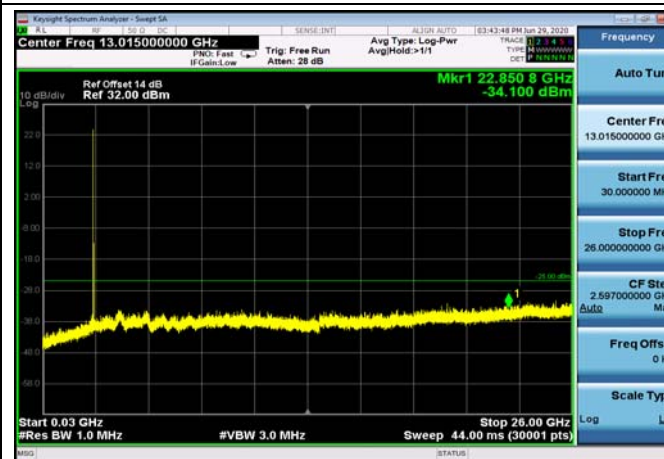

FDD07_LowRange_10MHz_30MHz~26GHz

FDD07_LowRange_15MHz_30MHz~26GHz

FDD07_LowRange_20MHz_30MHz~26GHz

FDD07_LowRange_5MHz_30MHz~26GHz

FDD07_MidRange_10MHz_30MHz~26GHz

FDD07_MidRange_15MHz_30MHz~26GHz

Conducted Band Edge

Test Result and Data

LowRange_FDD02_1.4MHz_1850.7_OneRB
_low_QPSK

LowRange_FDD02_1.4MHz_1850.7_OneRB
_low_Q16

LowRange_FDD02_1.4MHz_1850.7_fullIRB
_Low_QPSK

LowRange_FDD02_1.4MHz_1850.7_fullIRB
_Low_Q16

LowRange_FDD02_3MHz_1851.5_OneRB
_low_QPSK