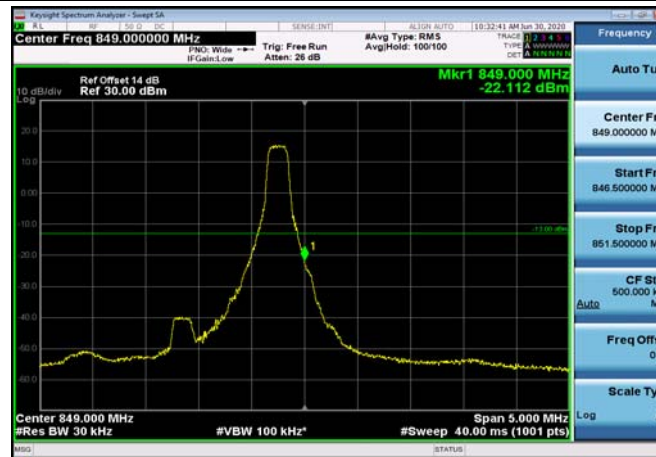

LowRange_FDD05_10MHz_829_fullRB
_Low_QPSK

LowRange_FDD05_10MHz_829_fullRB
_Low_Q16

HighRange_FDD05_1.4MHz_848.3_OneRB
_high_QPSK

HighRange_FDD05_1.4MHz_848.3_OneRB
_high_Q16

HighRange_FDD05_1.4MHz_848.3_fullIRB
_High_QPSK