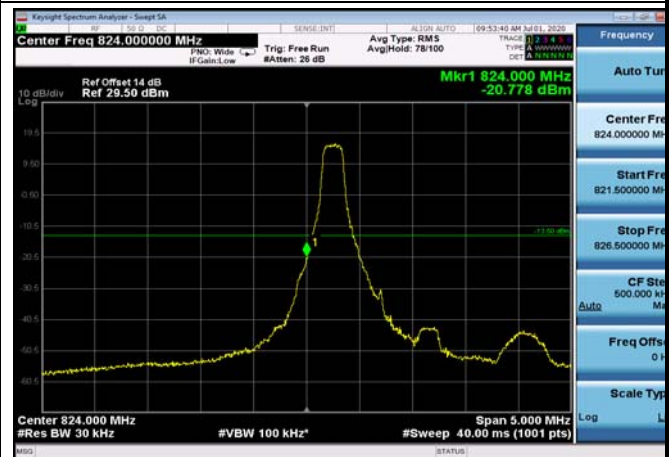

LowRange_ FDD05_1.4MHz_824.7_OneRB
_low_Q16