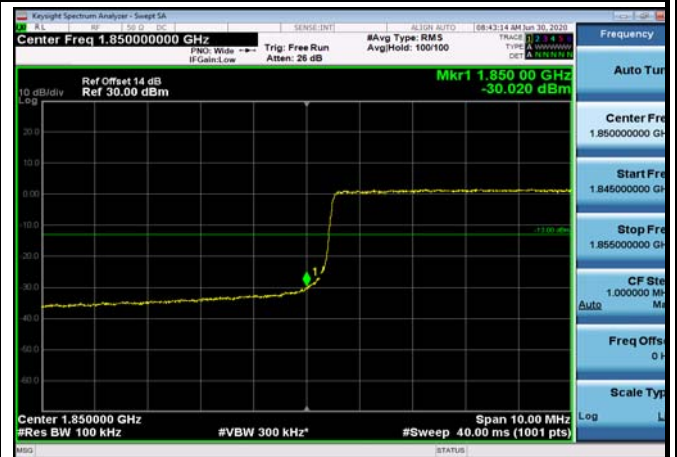

LowRange_FDD02_10MHz_1855_fullRB
_Low_Q16