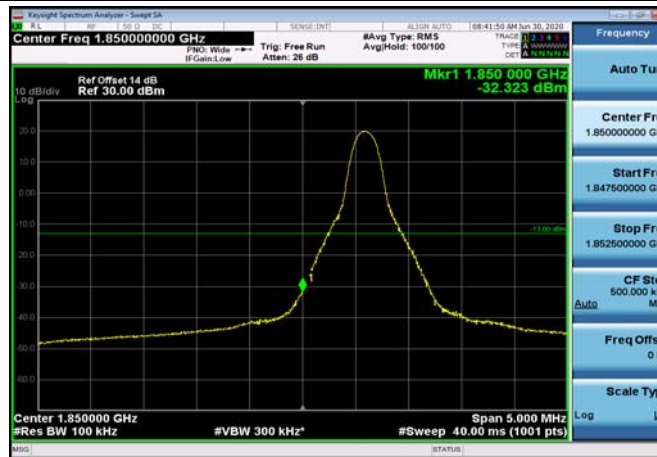

LowRange_FDD02_10MHz_1855_OneRB
_low_QPSK