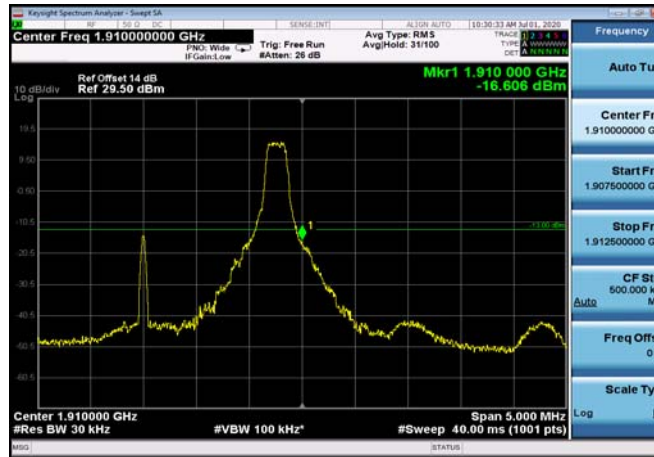

HighRange_FDD02_1.4MHz_1909.3_OneRB
_high_Q16

HighRange_FDD02_1.4MHz_1909.3
_fullRB_High_QPSK

HighRange_FDD02_1.4MHz_1909.3
_fullRB_High_Q16

HighRange_FDD02_3MHz_1908.5_OneRB
_high_QPSK

HighRange_FDD02_3MHz_1908.5_OneRB
_high_Q16