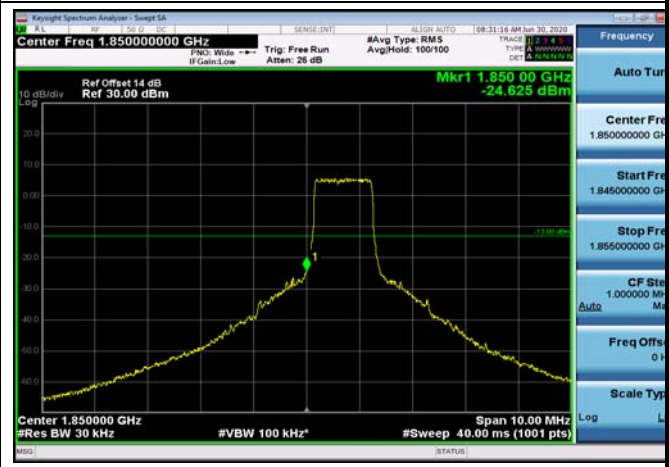

Test Result and Data

LowRange_FDD02_1.4MHz_1850.7_OneRB
_low_QPSK

LowRange_FDD02_1.4MHz_1850.7_OneRB
_low_Q16

LowRange_FDD02_1.4MHz_1850.7_fullIRB
_Low_QPSK

LowRange_FDD02_1.4MHz_1850.7_fullIRB
_Low_Q16

LowRange_FDD02_3MHz_1851.5_OneRB
_low_QPSK