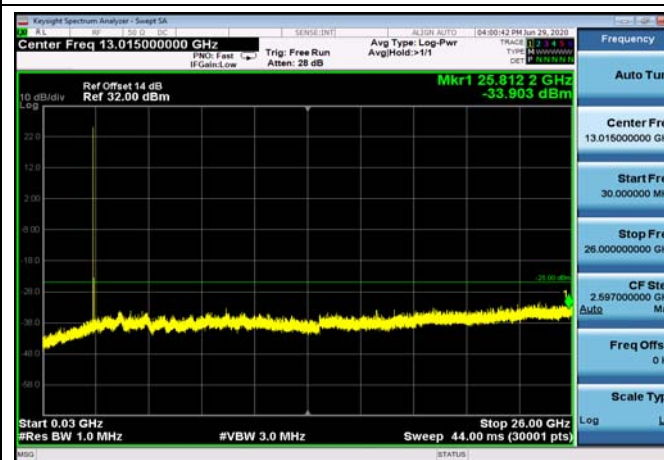

FDD07_LowRange_10MHz_30MHz~26GHz

FDD07_LowRange_15MHz_30MHz~26GHz

FDD07_LowRange_20MHz_30MHz~26GHz

FDD07_LowRange_5MHz_30MHz~26GHz

FDD07_MidRange_10MHz_30MHz~26GHz

FDD07_MidRange_15MHz_30MHz~26GHz

Conducted Band Edge

Test Result and Data

LowRange_FDD02_1.4MHz_1850.7_OneRB
_low_QPSK

LowRange_FDD02_1.4MHz_1850.7_OneRB
_low_Q16

LowRange_FDD02_1.4MHz_1850.7_fullIRB
_Low_QPSK

LowRange_FDD02_1.4MHz_1850.7_fullIRB
_Low_Q16

LowRange_FDD02_3MHz_1851.5_OneRB
_low_QPSK