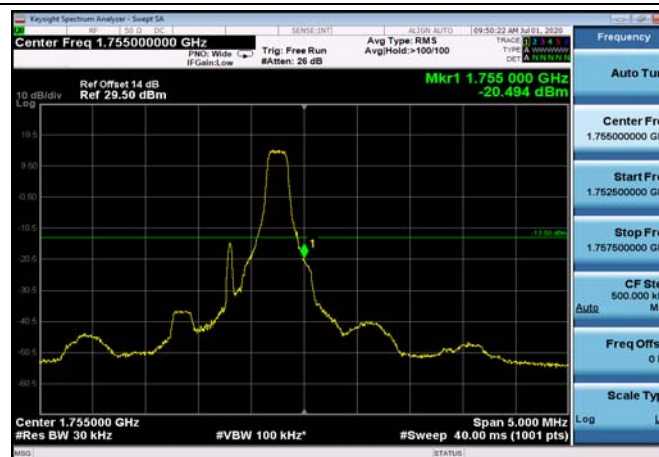

HighRange_FDD04_1.4MHz_1754.3_OneRB
_high_QPSK