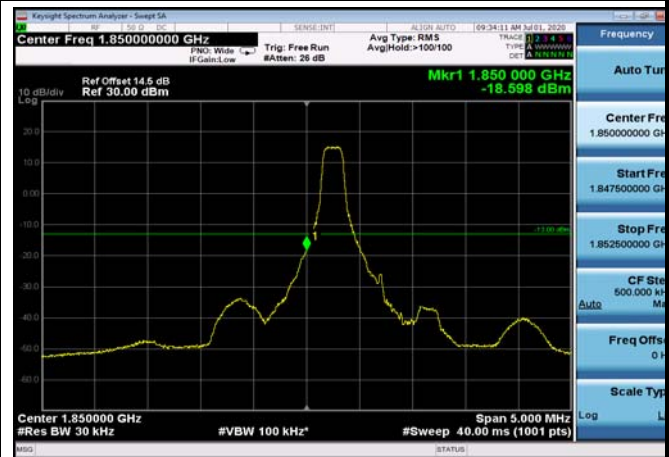

FDD07_LowRange_10MHz_30MHz~26GHz

FDD07_LowRange_15MHz_30MHz~26GHz

FDD07_LowRange_20MHz_30MHz~26GHz

FDD07_LowRange_5MHz_30MHz~26GHz

FDD07_MidRange_10MHz_30MHz~26GHz

FDD07_MidRange_15MHz_30MHz~26GHz

Conducted Band Edge

Test Result and Data

LowRange_FDD02_1.4MHz_1850.7_OneRB
_low_QPSK

LowRange_FDD02_1.4MHz_1850.7_OneRB
_low_Q16

LowRange_FDD02_1.4MHz_1850.7_fullIRB
_Low_QPSK

LowRange_FDD02_1.4MHz_1850.7_fullIRB
_Low_Q16

LowRange_FDD02_3MHz_1851.5_OneRB
_low_QPSK