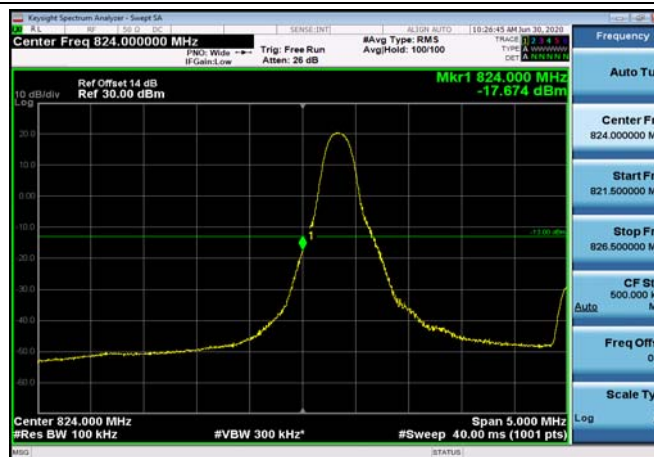

LowRange_FDD05_3MHz_825.5_OneRB
_low_QPSK

LowRange_FDD05_3MHz_825.5_OneRB
_low_Q16

LowRange_FDD05_3MHz_825.5_fullRB
_Low_QPSK

LowRange_FDD05_3MHz_825.5_fullRB
_Low_Q16

LowRange_FDD05_5MHz_826.5_OneRB
_low_QPSK