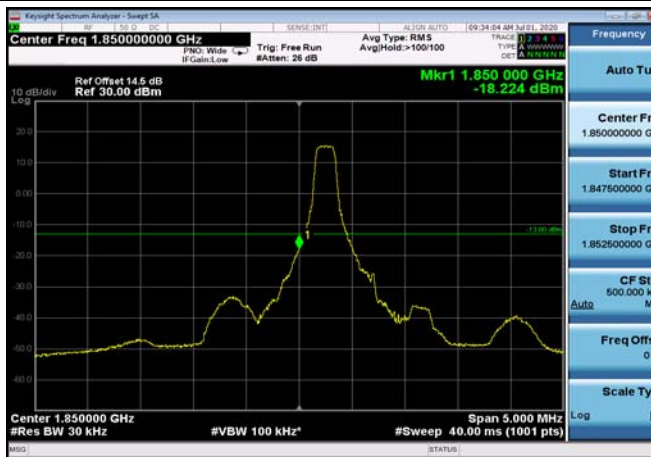

FDD07_LowRange_10MHz_30MHz~26GHz

FDD07_LowRange_15MHz_30MHz~26GHz

FDD07_LowRange_20MHz_30MHz~26GHz

FDD07_LowRange_5MHz_30MHz~26GHz

FDD07_MidRange_10MHz_30MHz~26GHz

FDD07_MidRange_15MHz_30MHz~26GHz

Conducted Band Edge

Test Result and Data

LowRange_FDD02_1.4MHz_1850.7_OneRB
_low_QPSK

LowRange_FDD02_1.4MHz_1850.7_OneRB
_low_Q16

LowRange_FDD02_1.4MHz_1850.7_fullIRB
_Low_QPSK

LowRange_FDD02_1.4MHz_1850.7_fullIRB
_Low_Q16

LowRange_FDD02_3MHz_1851.5_OneRB
_low_QPSK