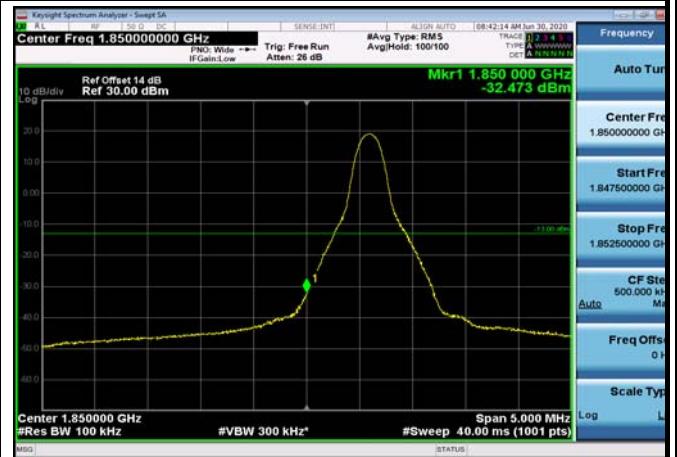

LowRange_FDD02_5MHz_1852.5_fullRB
_Low_QPSK

LowRange_FDD02_5MHz_1852.5_fullRB
_Low_Q16

LowRange_FDD02_10MHz_1855_OneRB
_low_QPSK

LowRange_FDD02_10MHz_1855_OneRB
_low_Q16

LowRange_FDD02_10MHz_1855_fullRB
_Low_QPSK