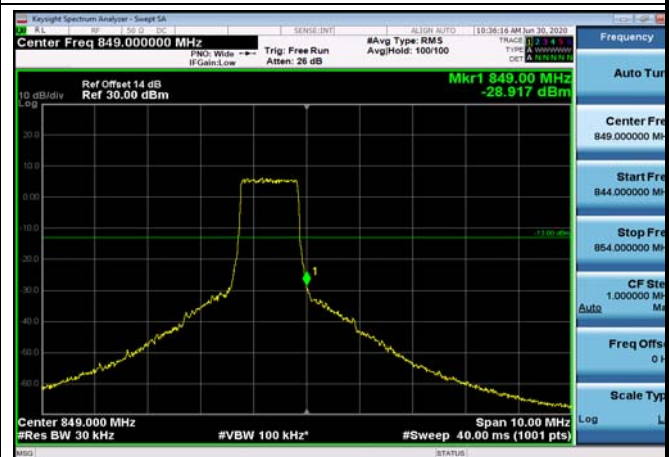

HighRange_FDD05_1.4MHz_848.3_fullIRB
_High_Q16