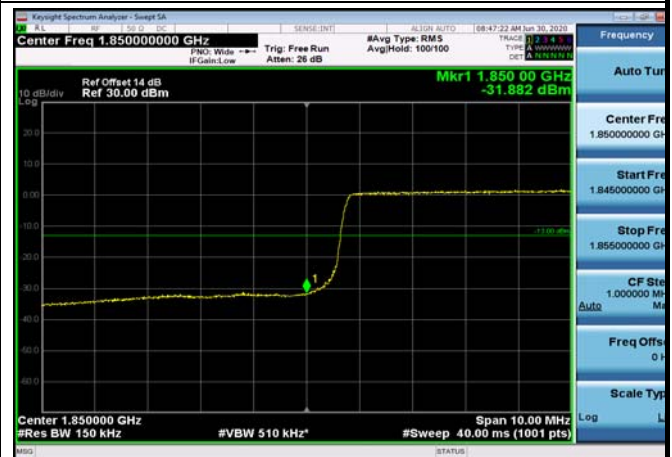

LowRange_FDD02_10MHz_1855_fullRB
_Low_Q16

LowRange_FDD02_15MHz_1857.5_OneRB
_low_QPSK

LowRange_FDD02_15MHz_1857.5_OneRB
_low_Q16

LowRange_FDD02_15MHz_1857.5_fullIRB
_Low_QPSK

LowRange_FDD02_15MHz_1857.5_fullIRB
_Low_Q16