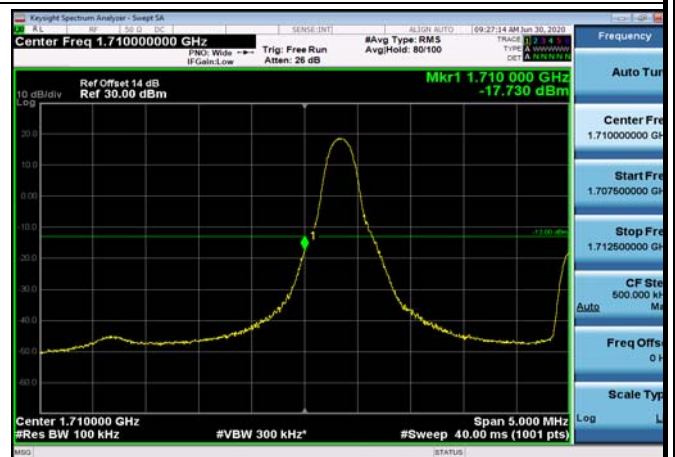

LowRange_FDD04_5MHz_1712.5_OneRB
_low_Q16