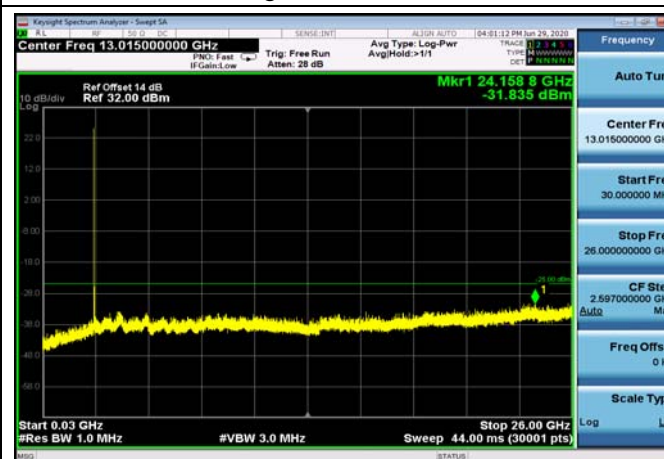

FDD07_LowRange_10MHz_30MHz~26GHz

FDD07_LowRange_15MHz_30MHz~26GHz

FDD07_LowRange_20MHz_30MHz~26GHz

FDD07_LowRange_5MHz_30MHz~26GHz

FDD07_MidRange_10MHz_30MHz~26GHz

FDD07_MidRange_15MHz_30MHz~26GHz

Conducted Band Edge

Test Result and Data

LowRange_FDD02_1.4MHz_1850.7_OneRB
_low_QPSK

LowRange_FDD02_1.4MHz_1850.7_OneRB
_low_Q16

LowRange_FDD02_1.4MHz_1850.7_fullIRB
_Low_QPSK

LowRange_FDD02_1.4MHz_1850.7_fullIRB
_Low_Q16

LowRange_FDD02_3MHz_1851.5_OneRB
_low_QPSK