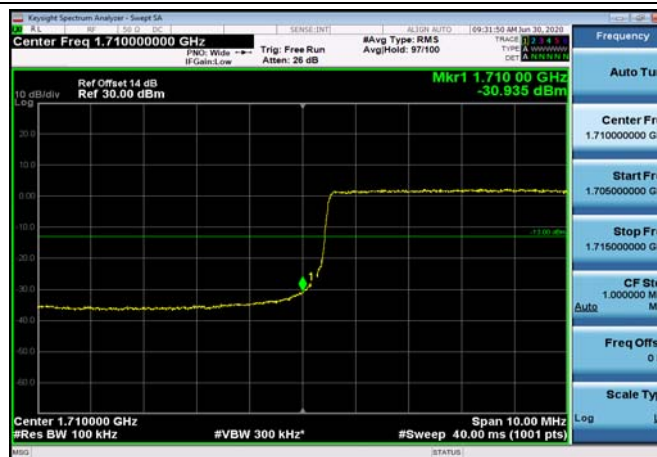

LowRange_FDD04_10MHz_1715_fullRB
_Low_QPSK