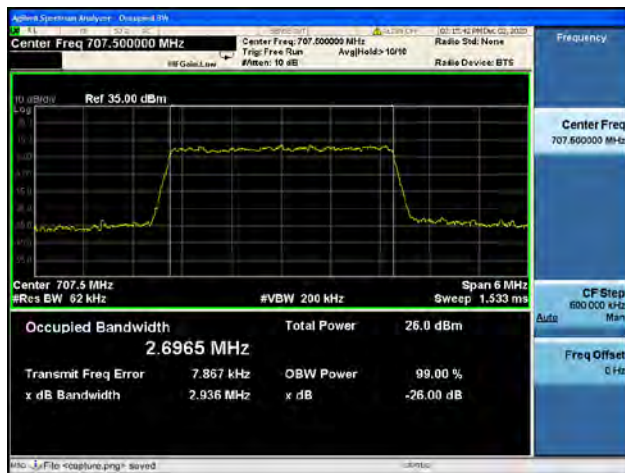

Band12 / 3MHz / High CH / 16QAM

Band12 / 3MHz / Mid CH / 64QAM