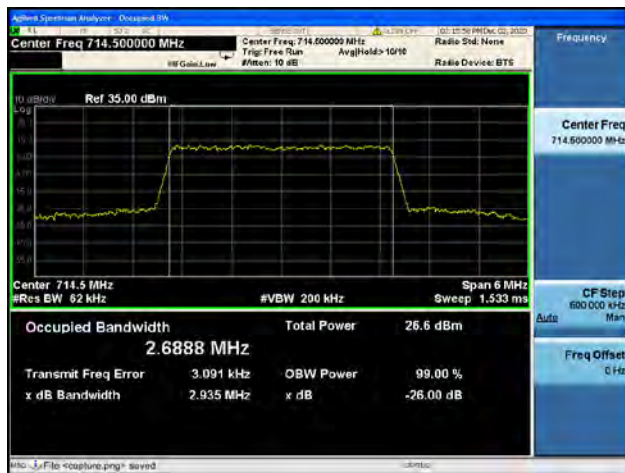

Band12 / 5MHz / Low CH / QPSK

Band12 / 3MHz / High CH / 16QAM