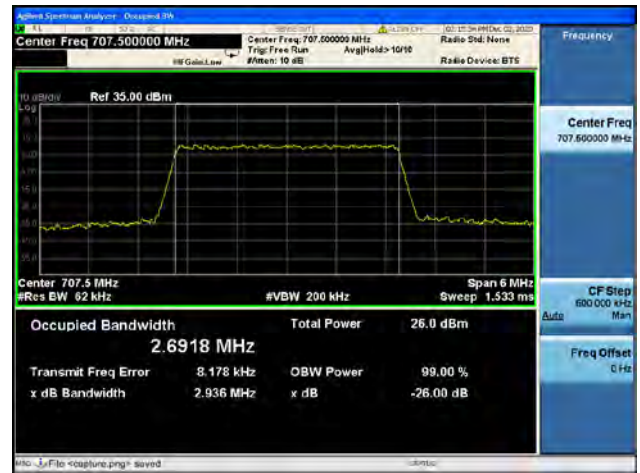

Band12 / 1.4MHz / High CH / 16QAM

Band12 / 1.4MHz / High CH / 64QAM

Band12 / 3MHz / Low CH / QPSK

Band12 / 3MHz / Low CH / 16QAM

Band12 / 3MHz / Low CH / 64QAM

Band12 / 3MHz / Mid CH / QPSK

Band12 / 3MHz / Mid CH / 16QAM