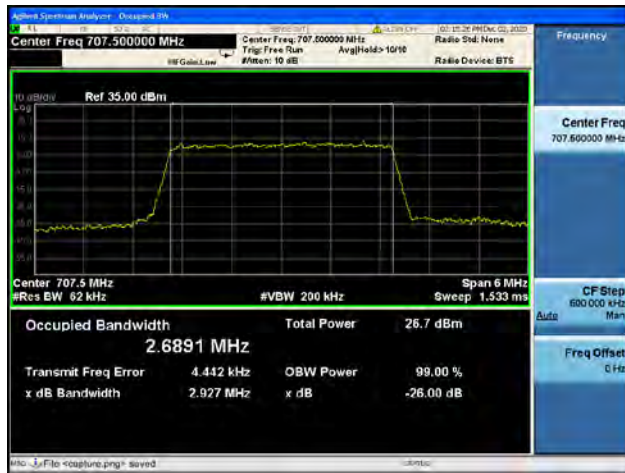

Band12 / 1.4MHz / High CH / 16QAM

Band12 / 1.4MHz / High CH / 64QAM

Band12 / 3MHz / Low CH / QPSK

Band12 / 3MHz / Low CH / 16QAM

Band12 / 3MHz / Low CH / 64QAM

Band12 / 3MHz / Mid CH / QPSK

Band12 / 3MHz / Mid CH / 16QAM