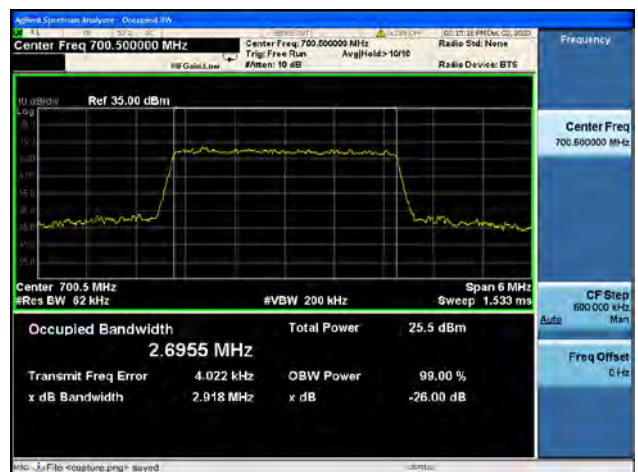

Band12 / 1.4MHz / High CH / 16QAM

Band12 / 1.4MHz / High CH / 64QAM

Band12 / 3MHz / Low CH / QPSK

Band12 / 3MHz / Low CH / 16QAM

Band12 / 3MHz / Low CH / 64QAM

Band12 / 3MHz / Mid CH / QPSK

Band12 / 3MHz / Mid CH / 16QAM