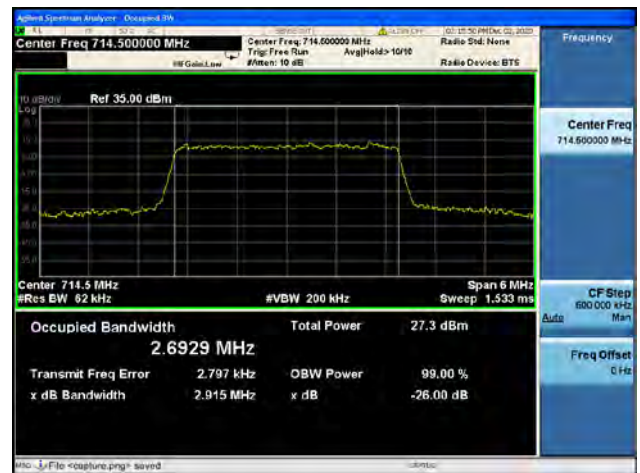

Band12 / 3MHz / High CH / 64QAM

Band12 / 3MHz / High CH / QPSK