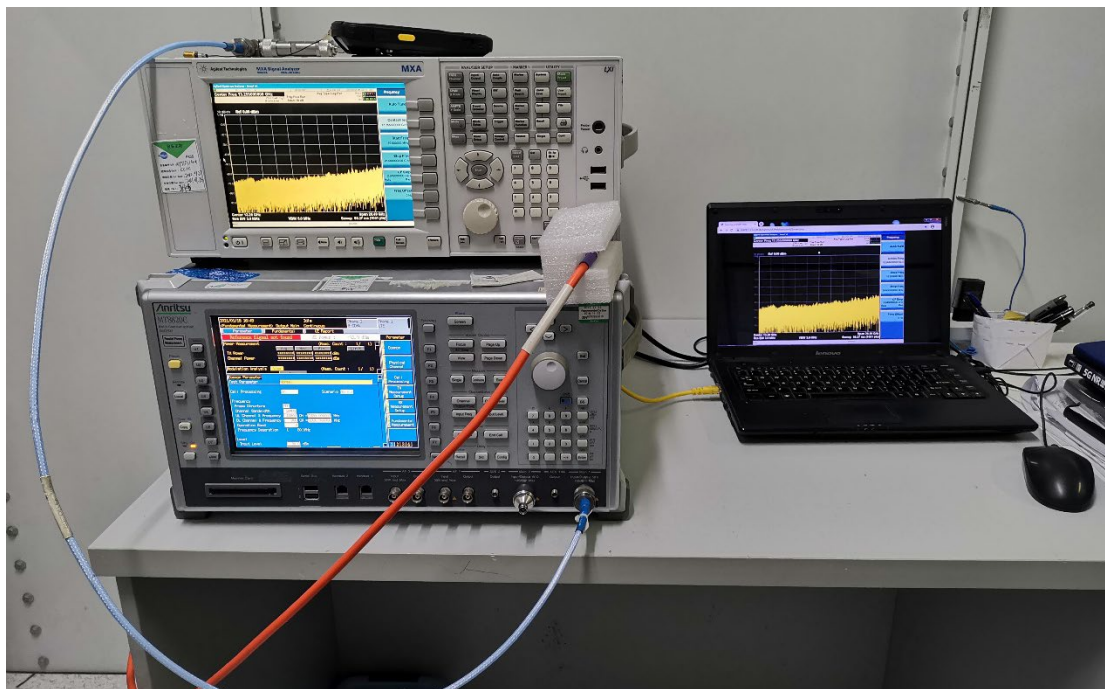

**FCC ID:2AC6AC6000B**

**Test Setup Photos**

1. RF measurement setup

(GSM&WCDMA&LTE)

2. Radiated Spurious Emission(30MHz-1GHz)

### 3. Radiated Spurious Emission(above 1GHz)