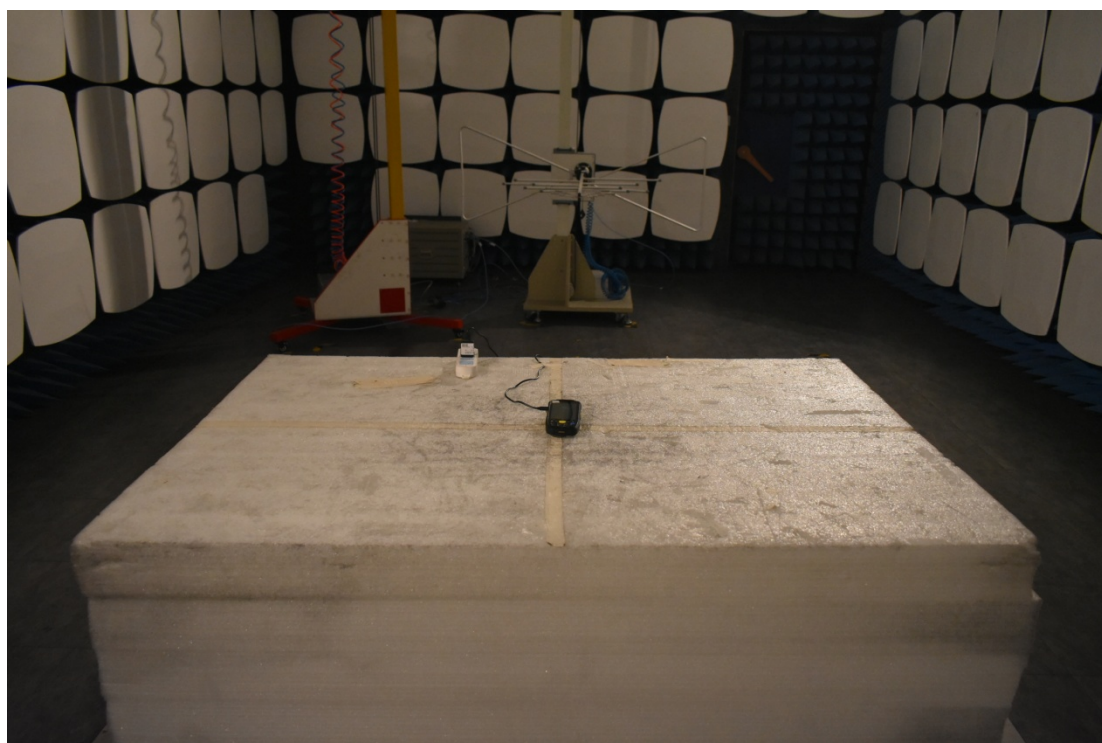

**FCC ID:2AC6AC6000B**

**Test Setup Photos**

1. RF measurement setup

(GSM&WCDMA&LTE)

2. Radiated Spurious Emission(30MHz-1GHz)

### 3. Radiated Spurious Emission(above 1GHz)