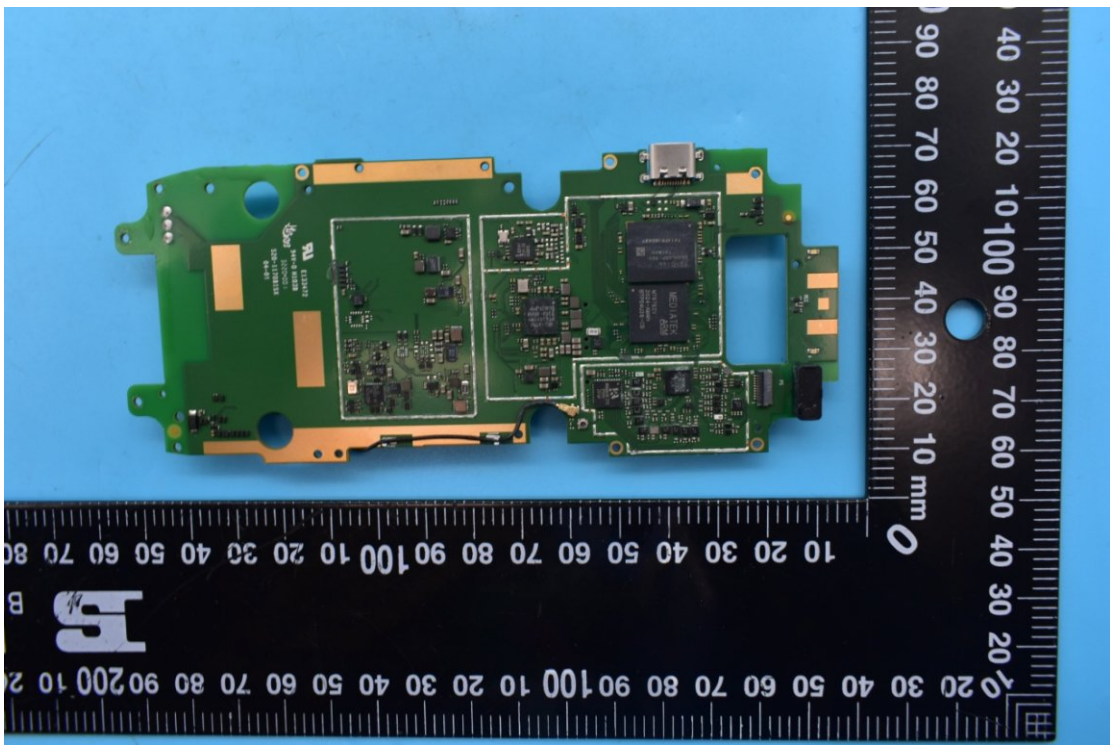

FCC ID:2AC6AC6000B

Internal Photos

1. EUT uncover view

2. Antenna view