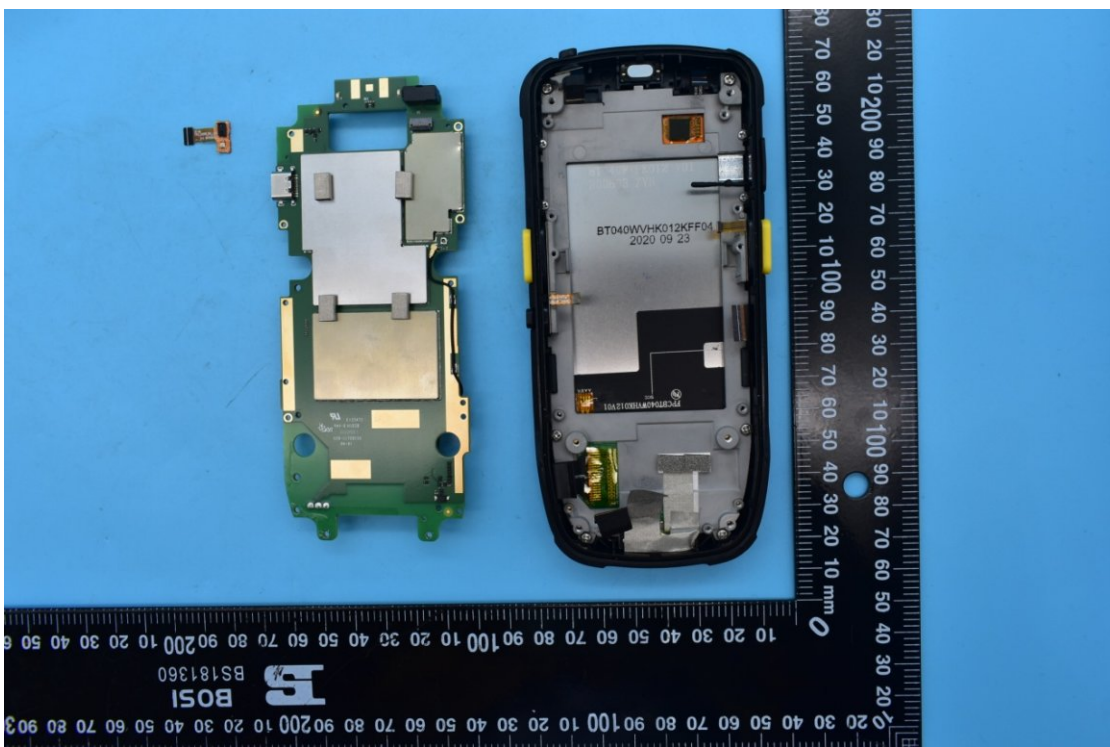

FCC ID:2AC6AC6000B

Internal Photos

1. EUT uncover view

2. Antenna view