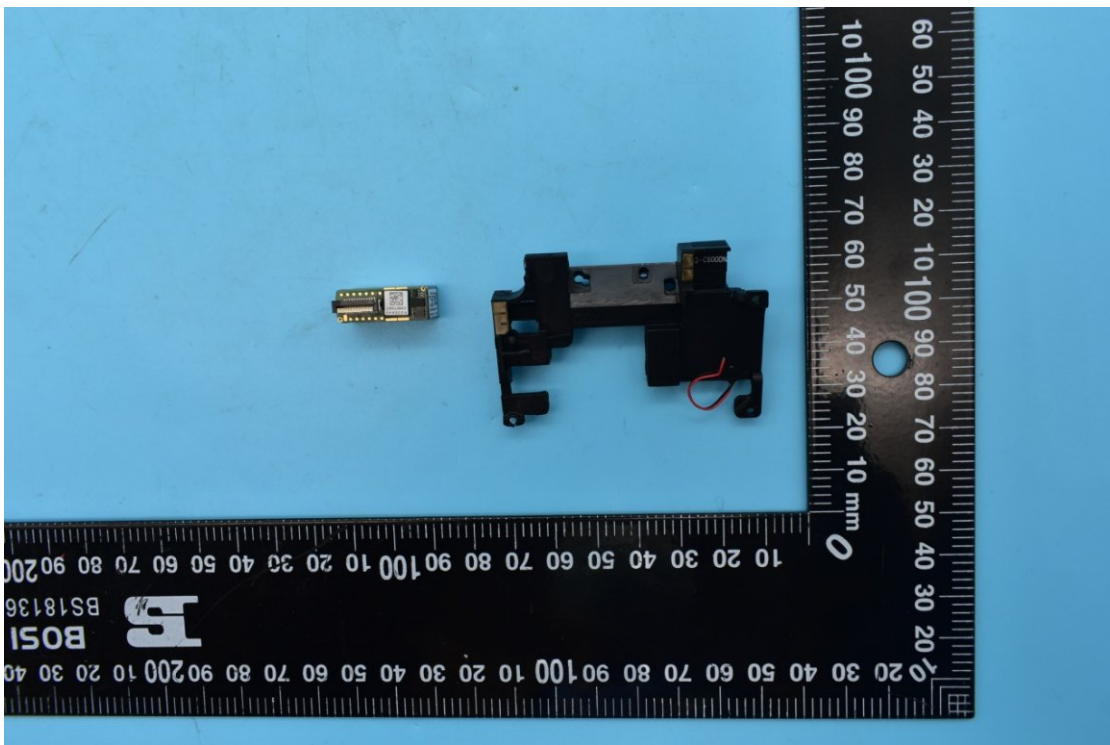

FCC ID:2AC6AC6000B

Internal Photos

1. EUT uncover view

2. Antenna view