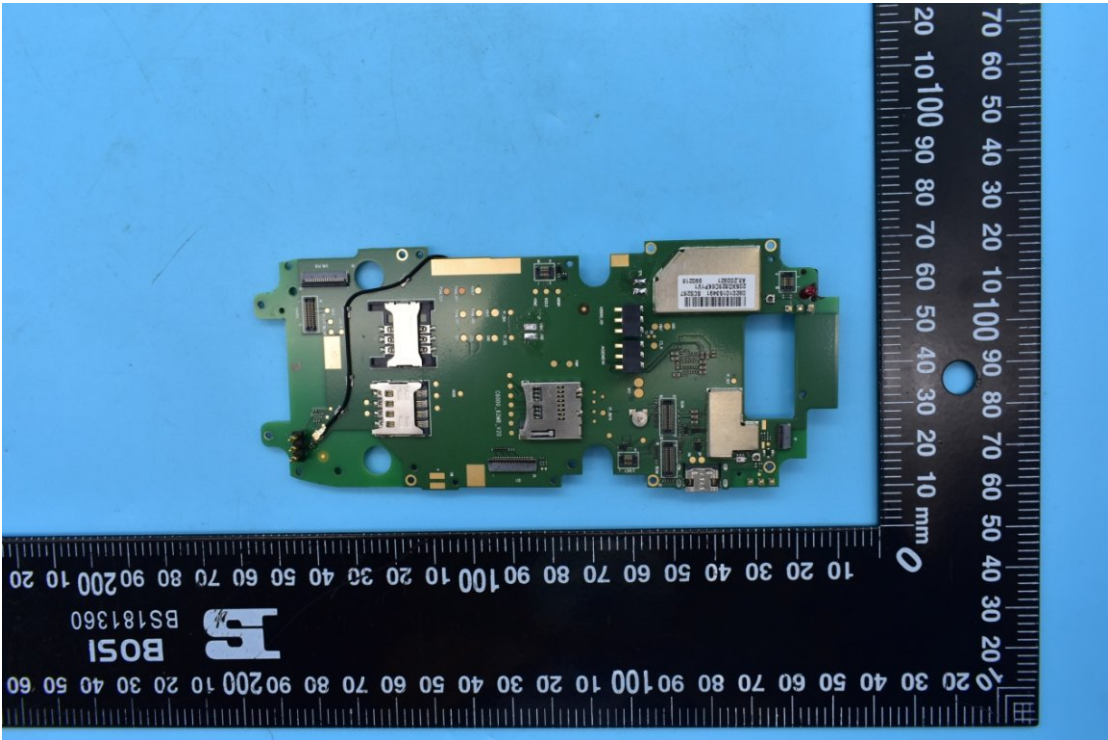

FCC ID:2AC6AC6000B

Internal Photos

1. EUT uncover view

2. Antenna view