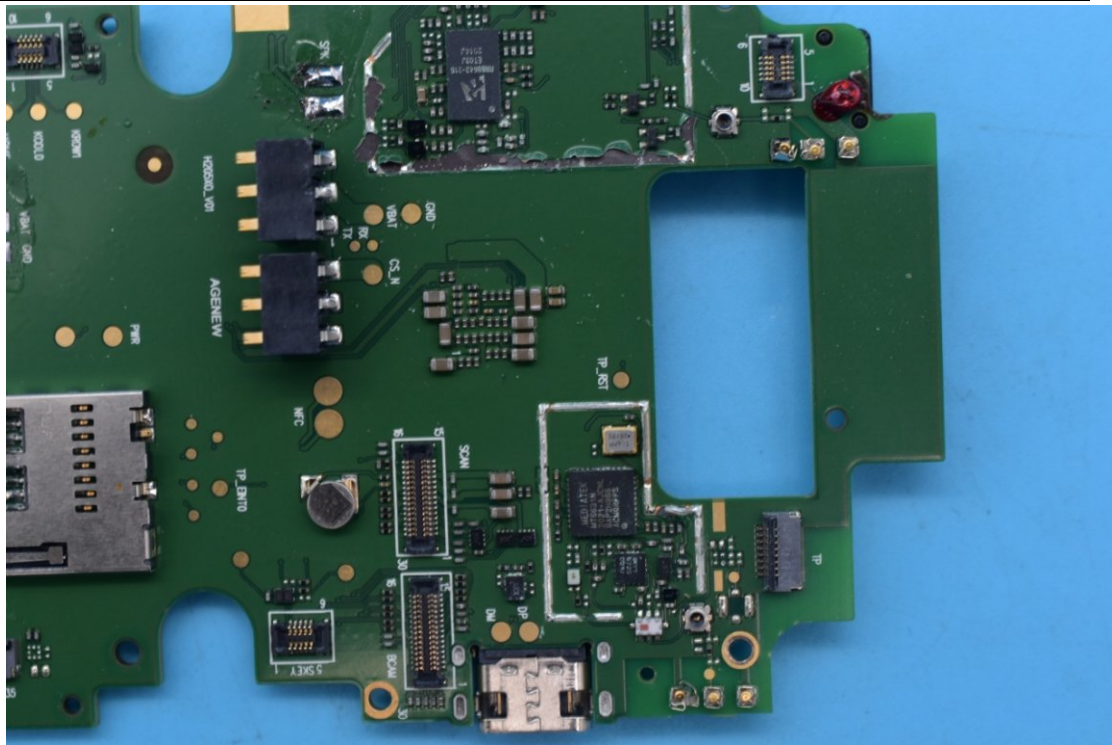

FCC ID:2AC6AC6000B

Internal Photos

1. EUT uncover view

2. Antenna view