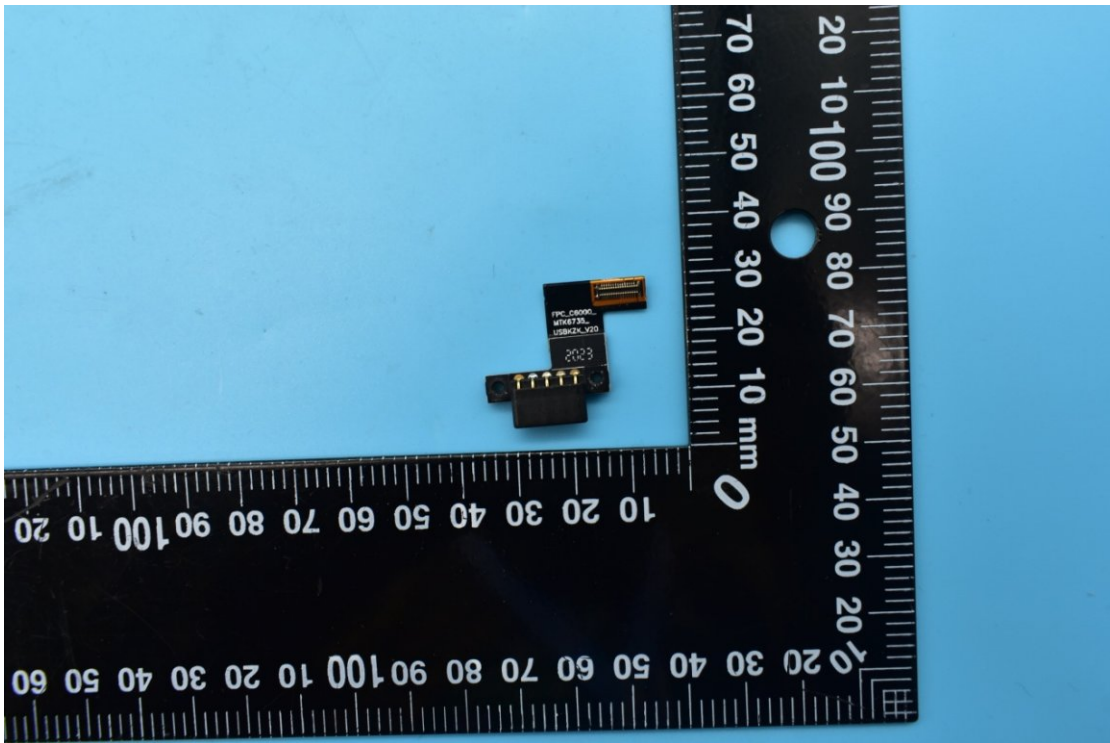

FCC ID:2AC6AC6000B

Internal Photos

1. EUT uncover view

2. Antenna view