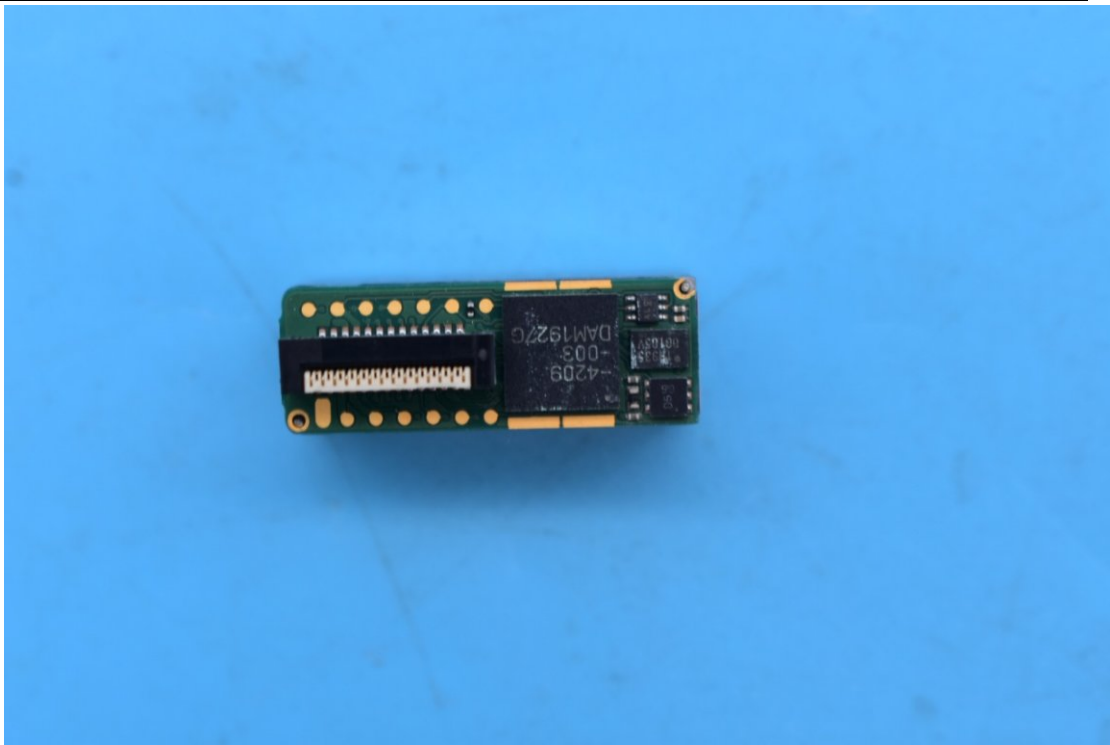

FCC ID:2AC6AC6000B

Internal Photos

1. EUT uncover view

2. Antenna view