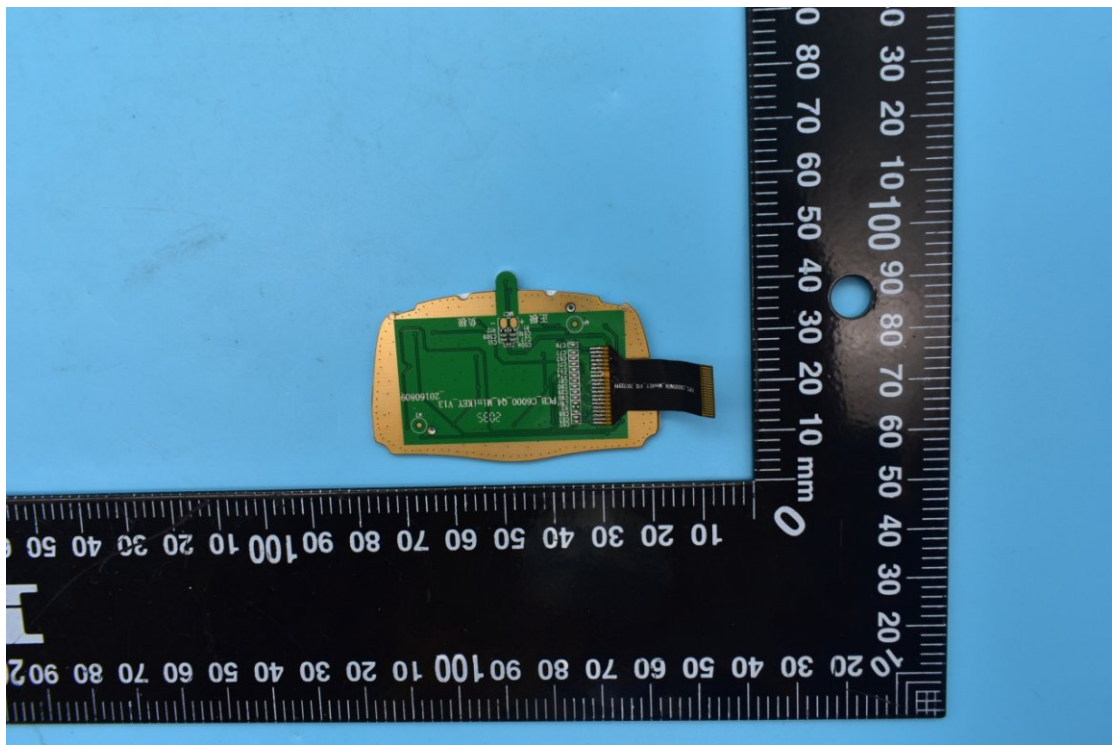

FCC ID:2AC6AC6000B

Internal Photos

1. EUT uncover view

2. Antenna view