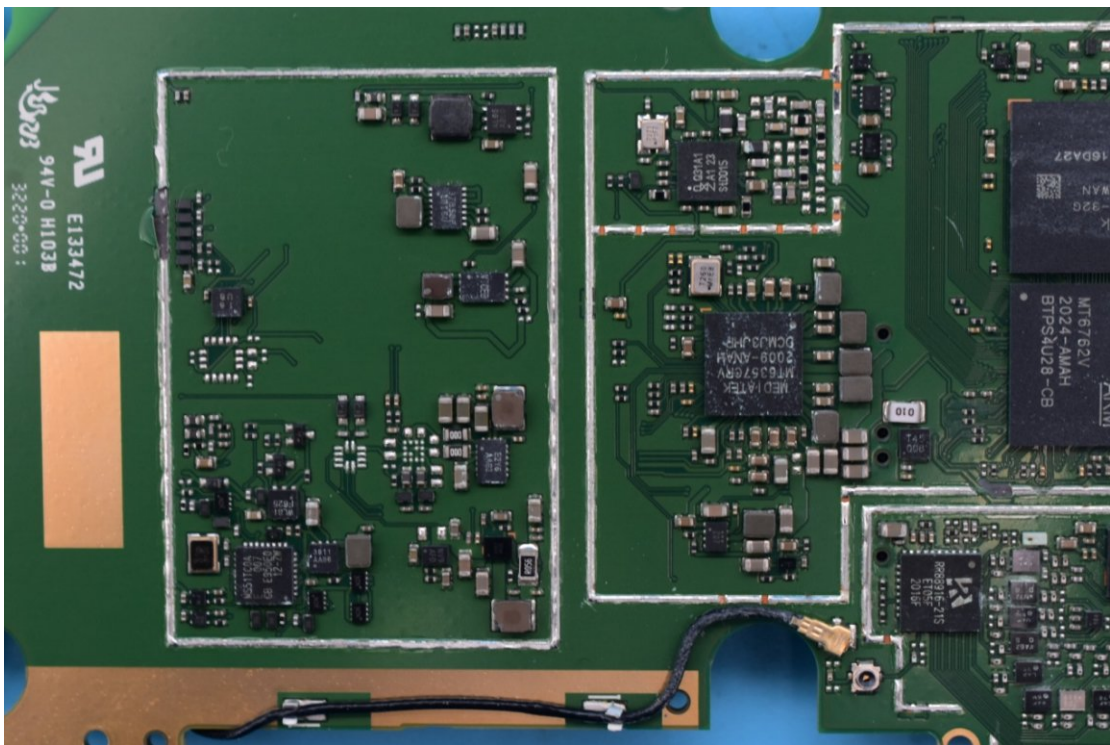

FCC ID:2AC6AC6000B

Internal Photos

1. EUT uncover view

2. Antenna view