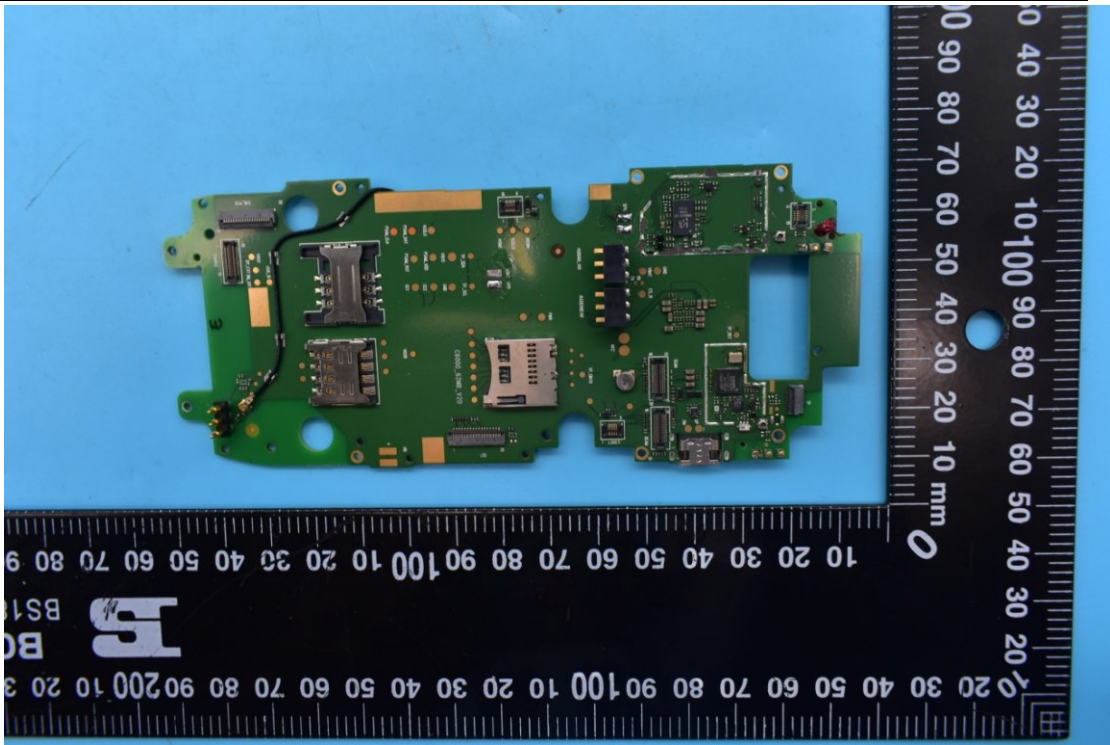

FCC ID:2AC6AC6000B

Internal Photos

1. EUT uncover view

2. Antenna view