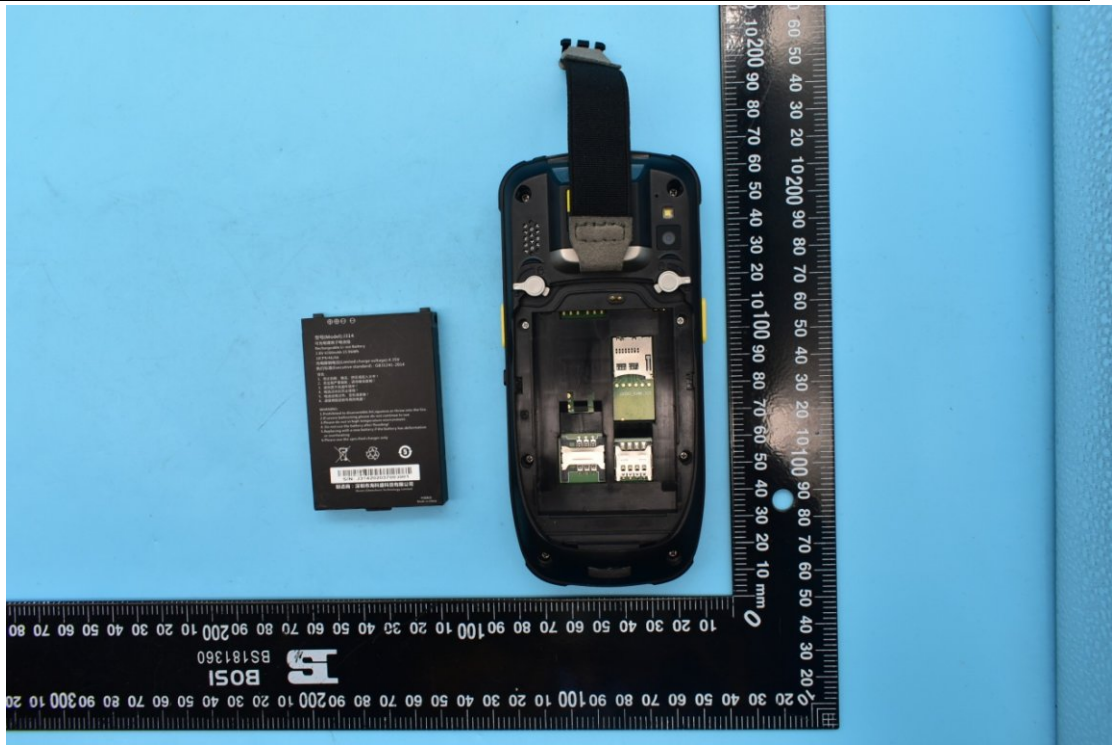

FCC ID:2AC6AC6000B

Internal Photos

1. EUT uncover view

2. Antenna view