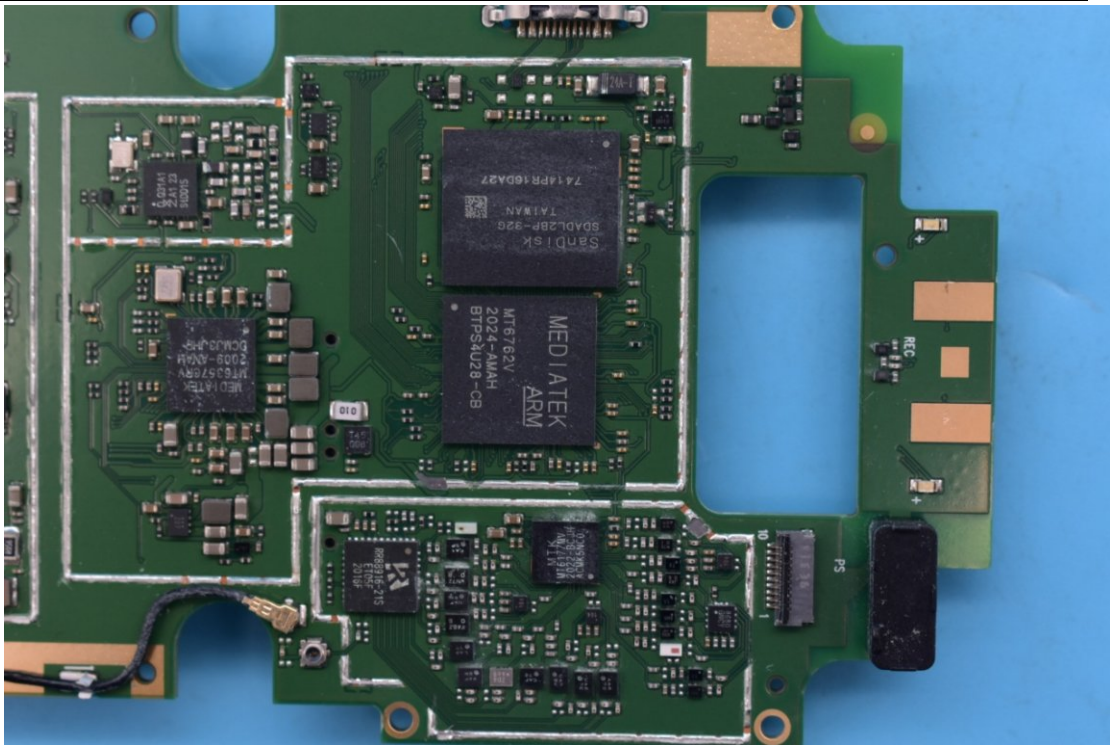

FCC ID:2AC6AC6000B

Internal Photos

1. EUT uncover view

2. Antenna view