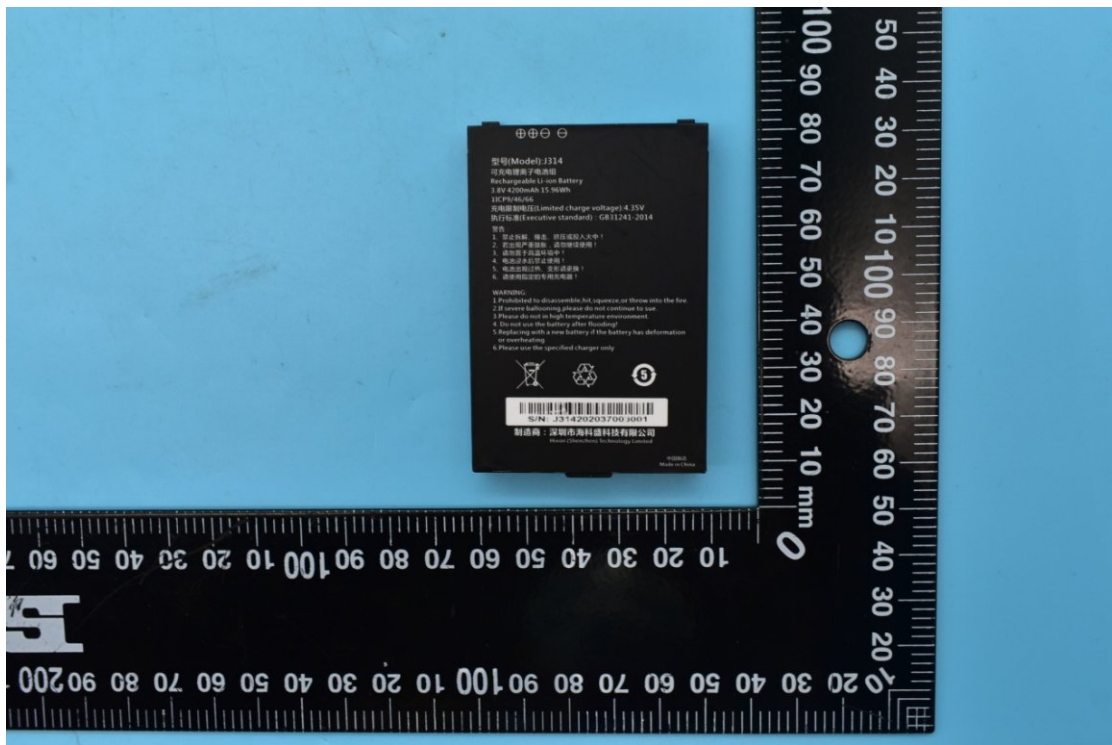

FCC ID:2AC6AC6000B

Internal Photos

1. EUT uncover view

2. Antenna view