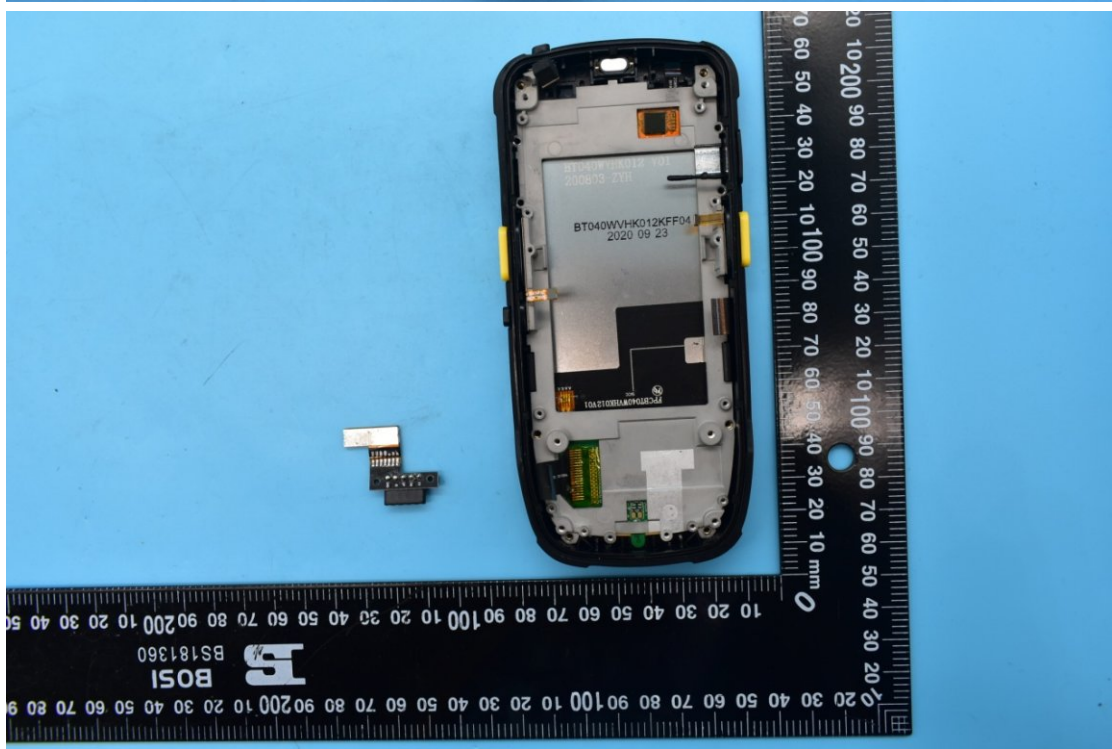

FCC ID:2AC6AC6000B

Internal Photos

1. EUT uncover view

2. Antenna view