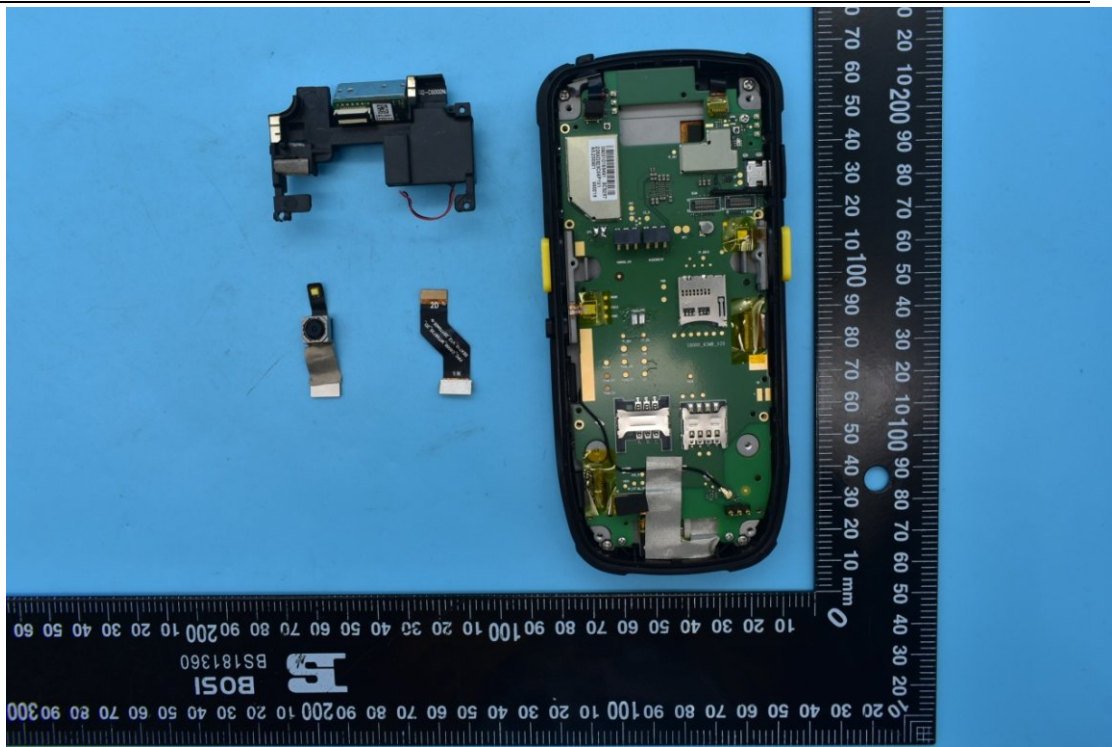

FCC ID:2AC6AC6000B

Internal Photos

1. EUT uncover view

2. Antenna view