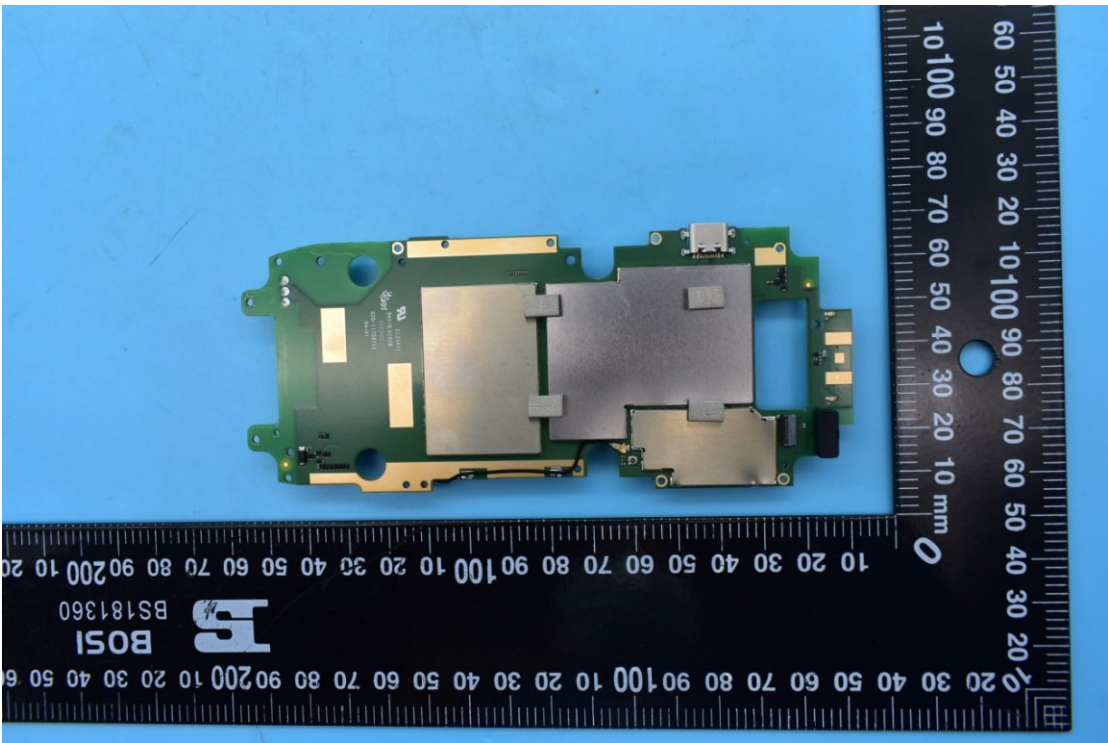

FCC ID:2AC6AC6000B

Internal Photos

1. EUT uncover view

2. Antenna view