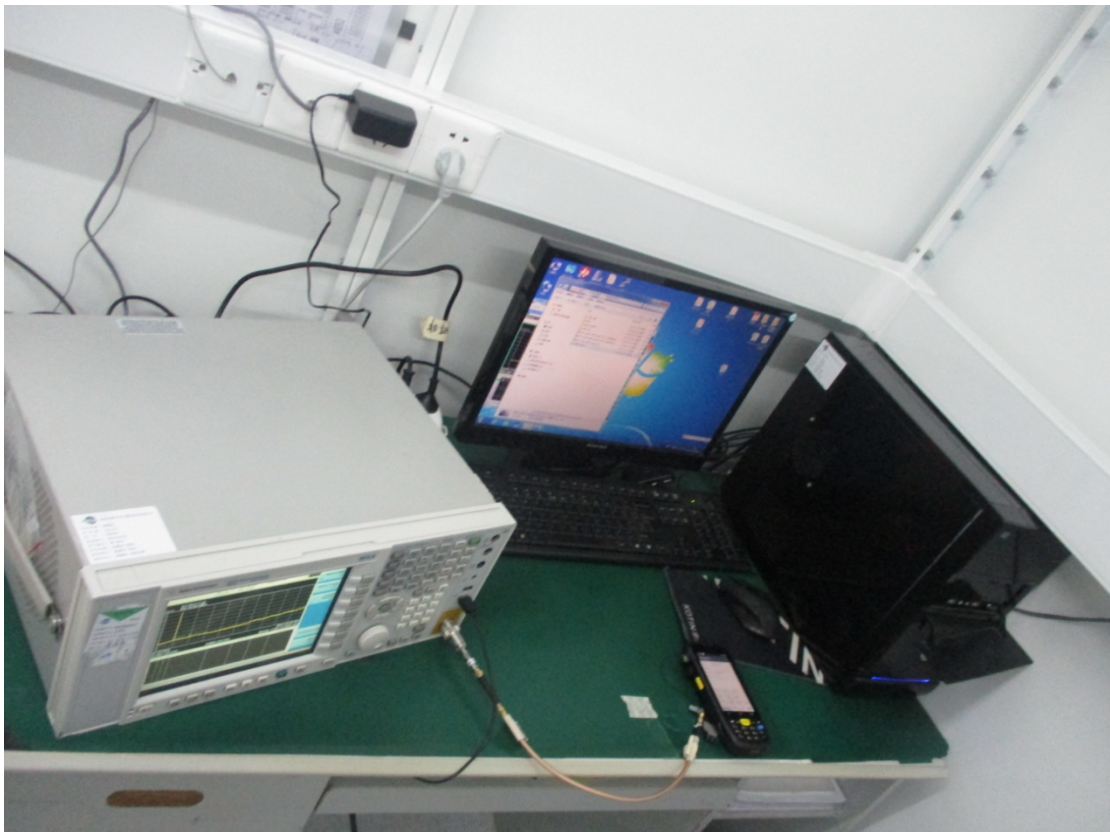

6. RF measurement setup