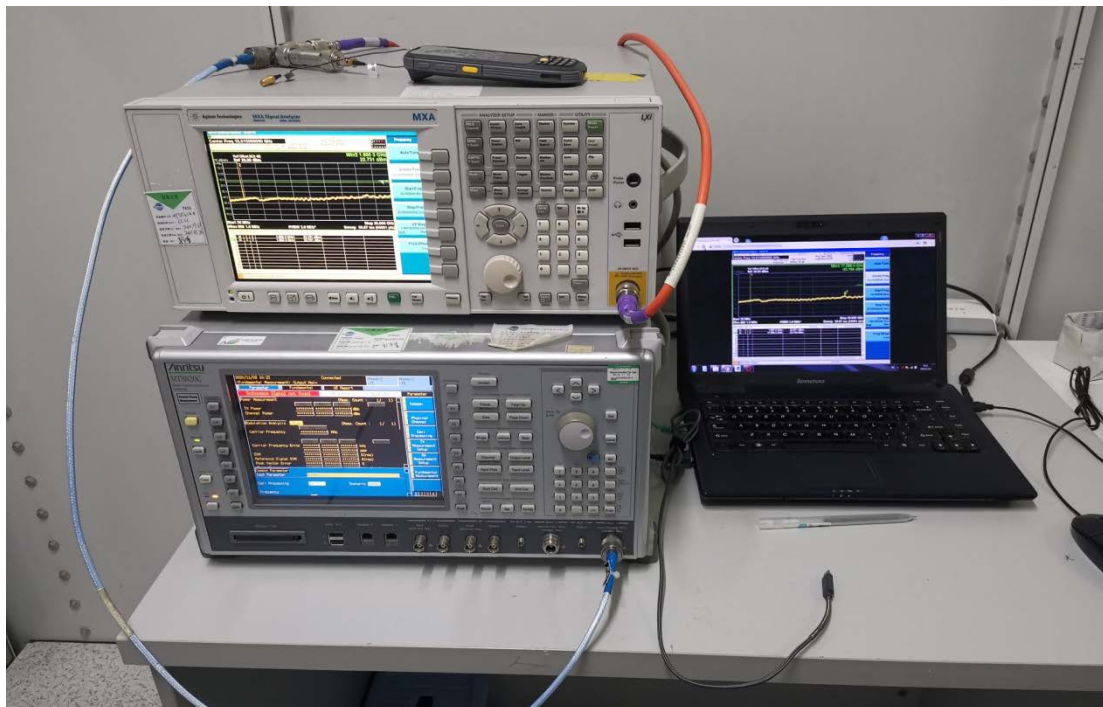

FCC ID:2AC6AC60, MODEL NAME:C60

## Test Setup Photos

### 1. RF measurement setup

(GSM&WCDMA&LTE)

### 2. Radiated Spurious Emission(30MHz-1GHz)