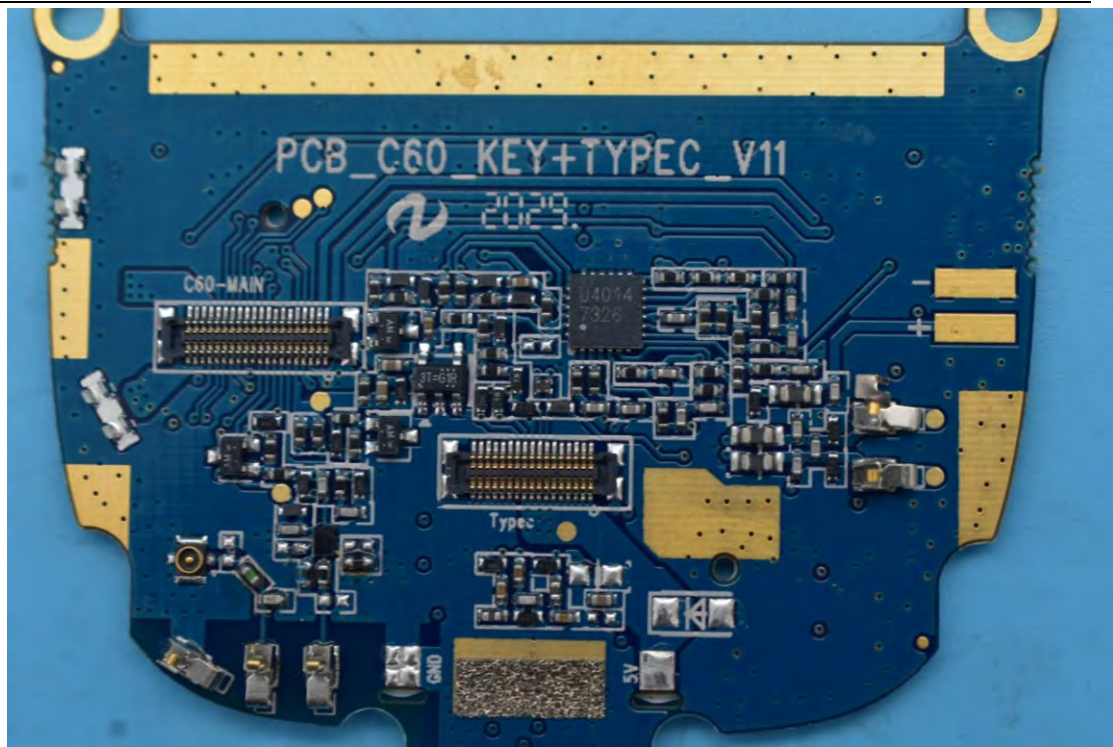

FCC ID:2AC6AC60, MODEL NAME:C60

## Internal Photos

### 1. EUT uncover view

## 2. Antenna view