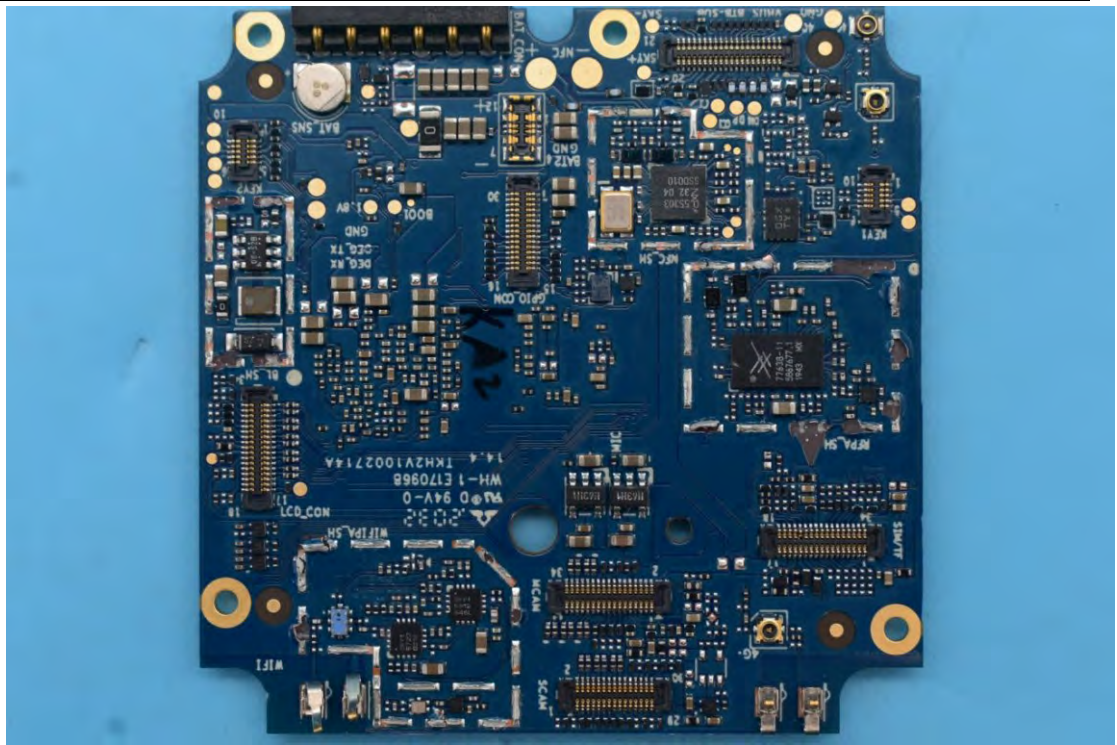

FCC ID:2AC6AC60, MODEL NAME:C60

## Internal Photos

### 1. EUT uncover view

## 2. Antenna view