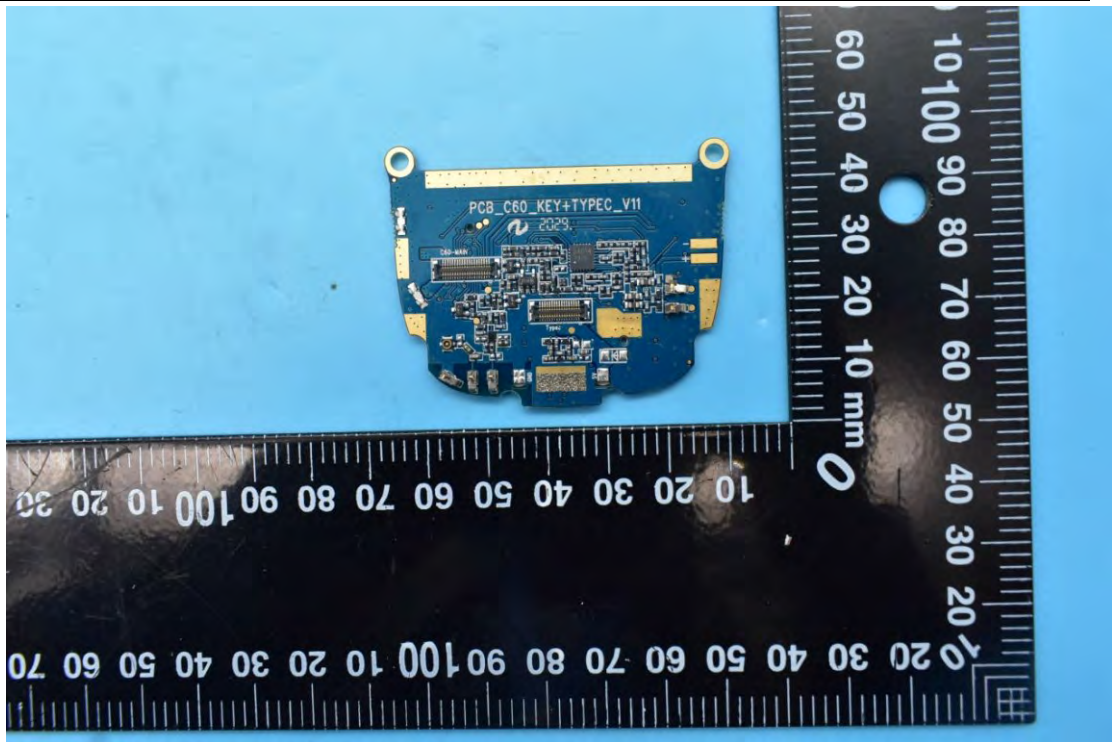

FCC ID:2AC6AC60, MODEL NAME:C60

## Internal Photos

### 1. EUT uncover view

## 2. Antenna view