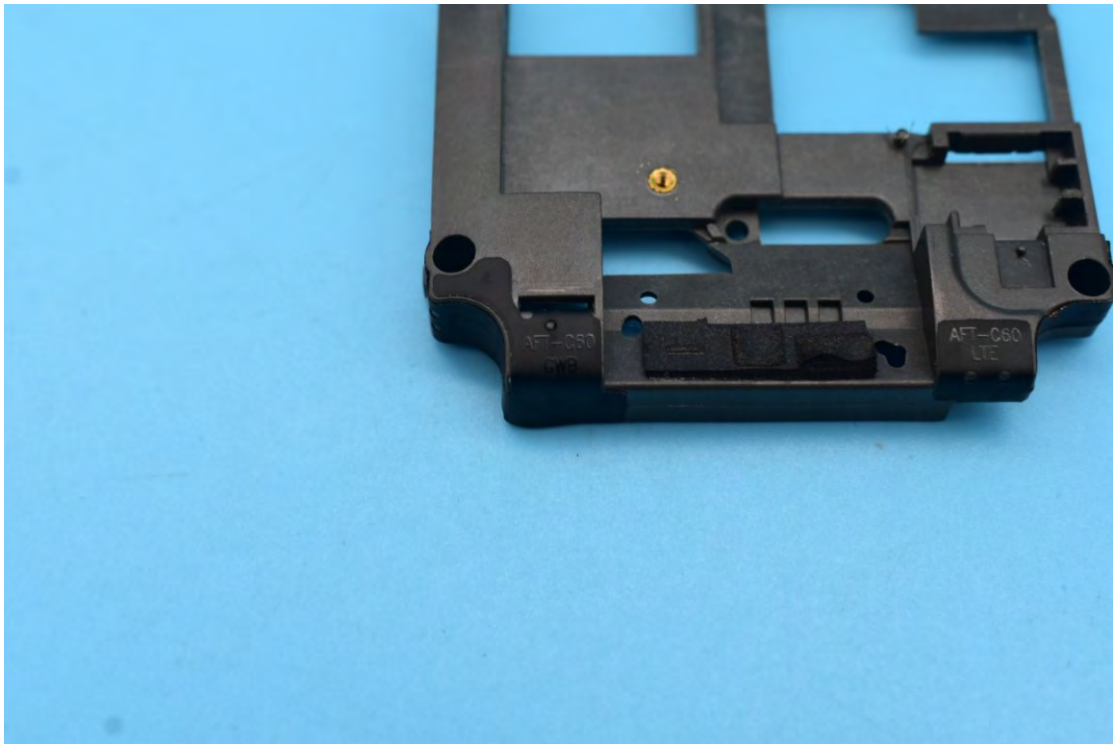

FCC ID:2AC6AC60, MODEL NAME:C60

## Internal Photos

### 1. EUT uncover view

## 2. Antenna view