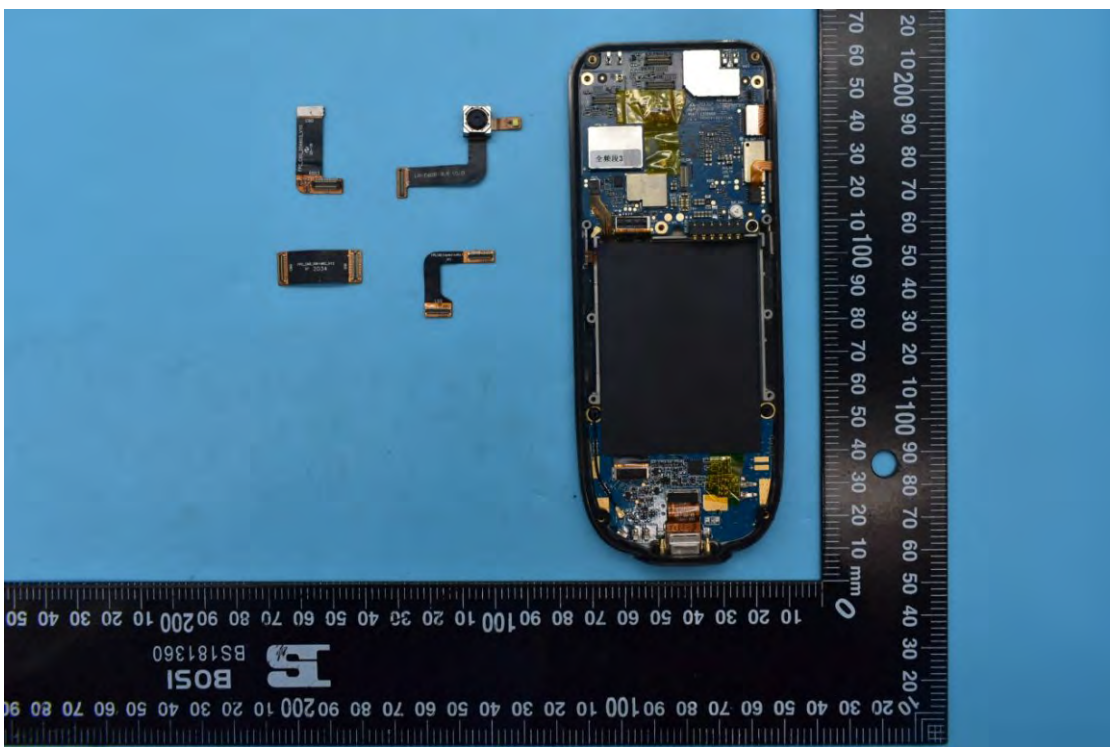

FCC ID:2AC6AC60, MODEL NAME:C60

## Internal Photos

### 1. EUT uncover view

## 2. Antenna view