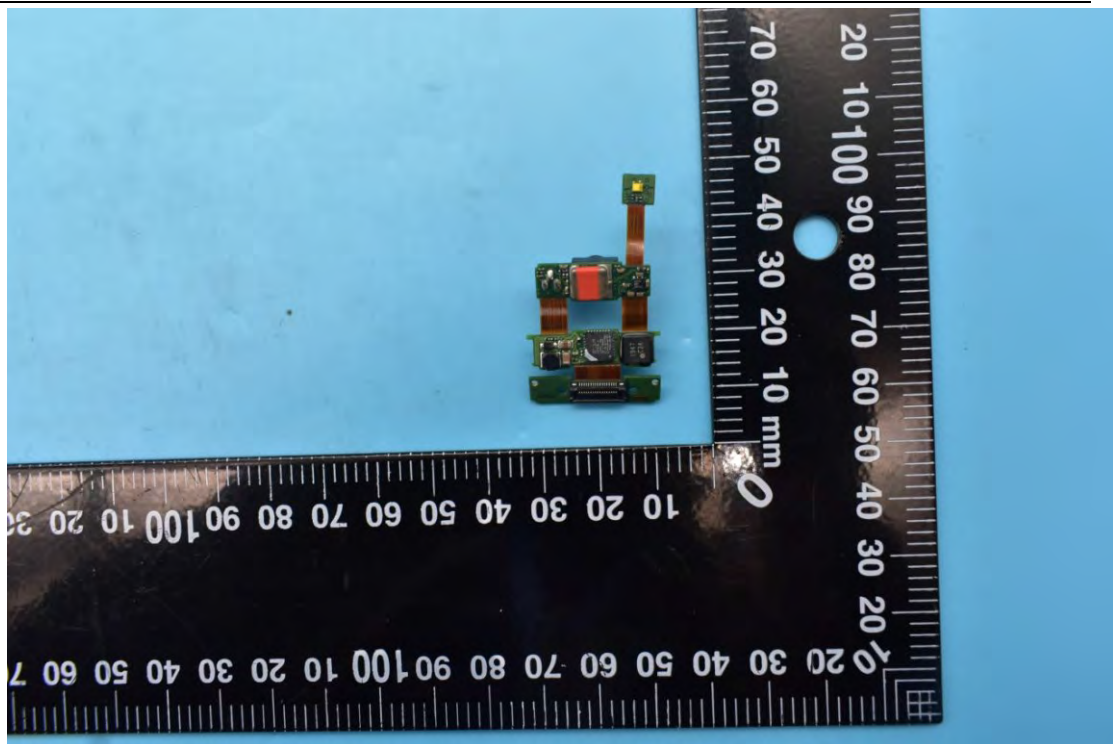

FCC ID:2AC6AC60, MODEL NAME:C60

## Internal Photos

### 1. EUT uncover view

## 2. Antenna view