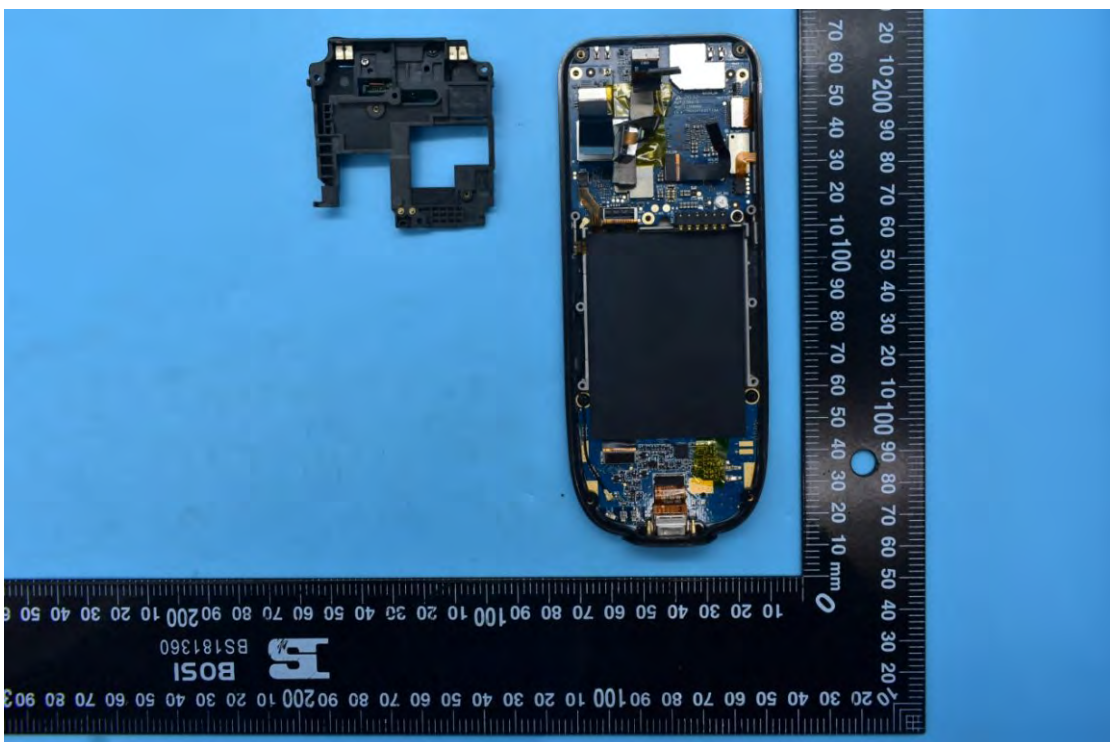

FCC ID:2AC6AC60, MODEL NAME:C60

## Internal Photos

### 1. EUT uncover view

## 2. Antenna view