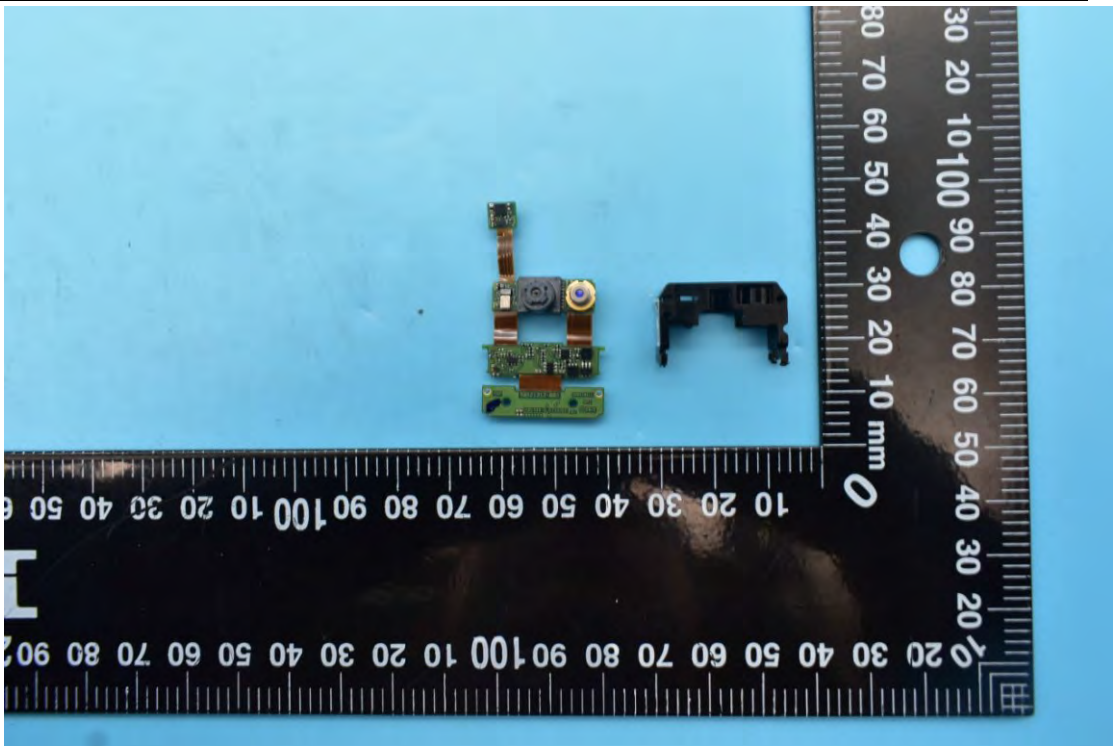

FCC ID:2AC6AC60, MODEL NAME:C60

## Internal Photos

### 1. EUT uncover view

## 2. Antenna view