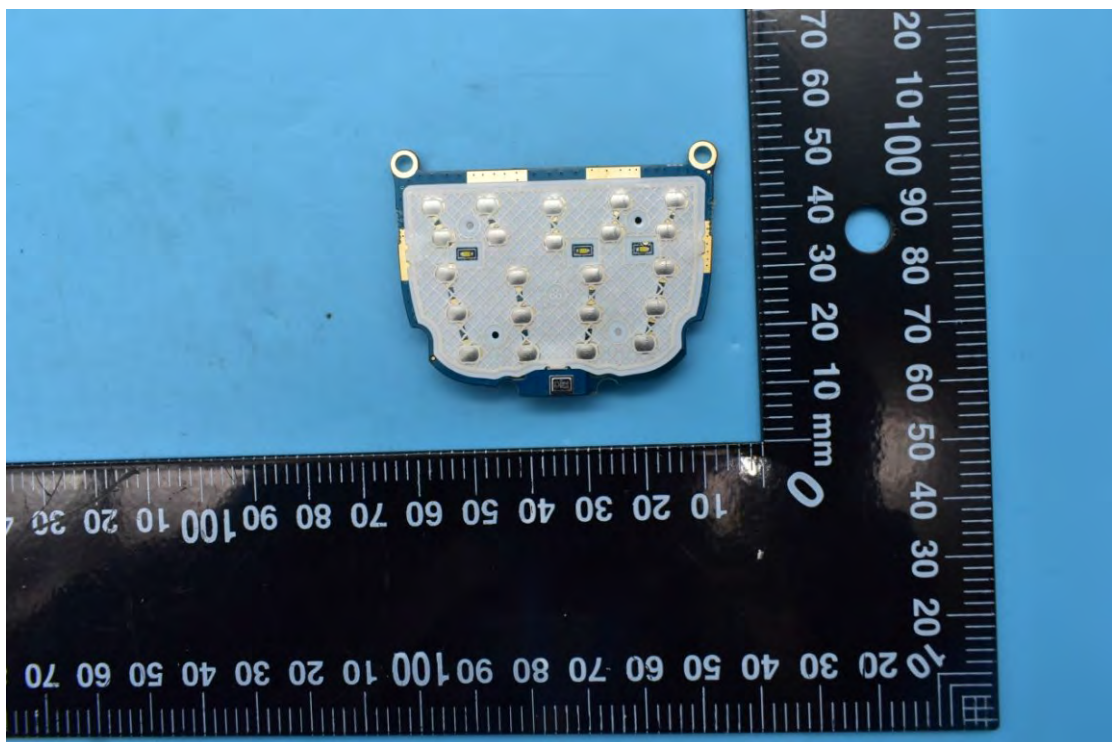

FCC ID:2AC6AC60, MODEL NAME:C60

## Internal Photos

### 1. EUT uncover view

## 2. Antenna view