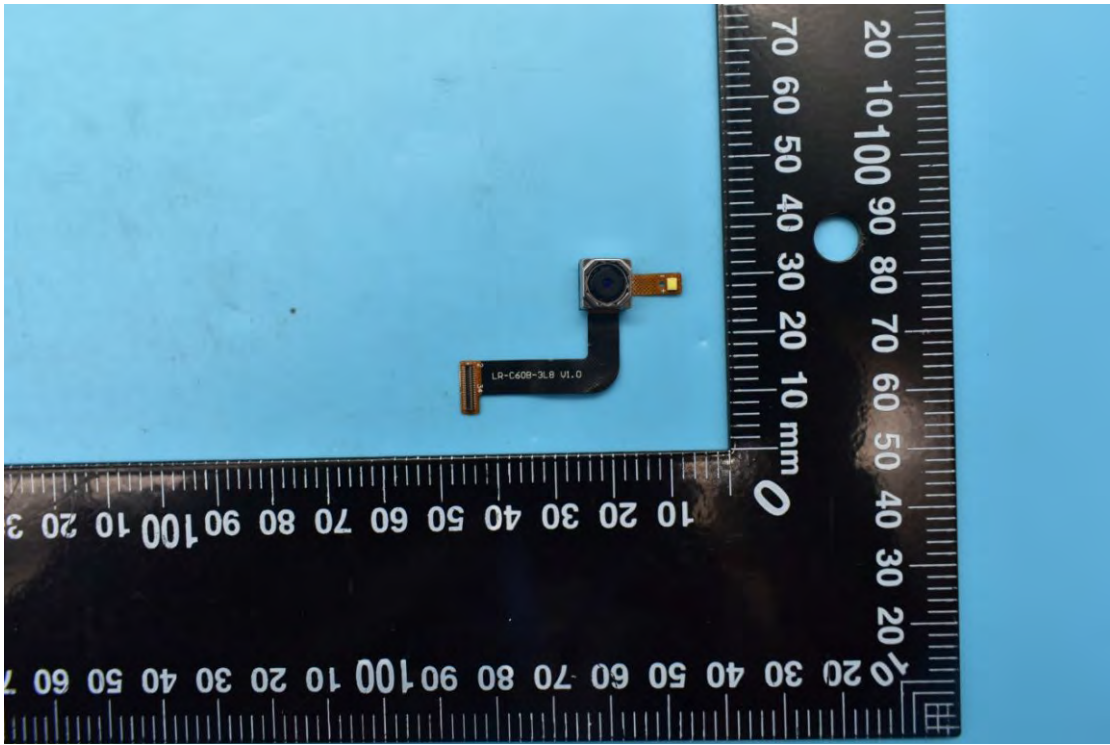

FCC ID:2AC6AC60, MODEL NAME:C60

## Internal Photos

### 1. EUT uncover view

## 2. Antenna view