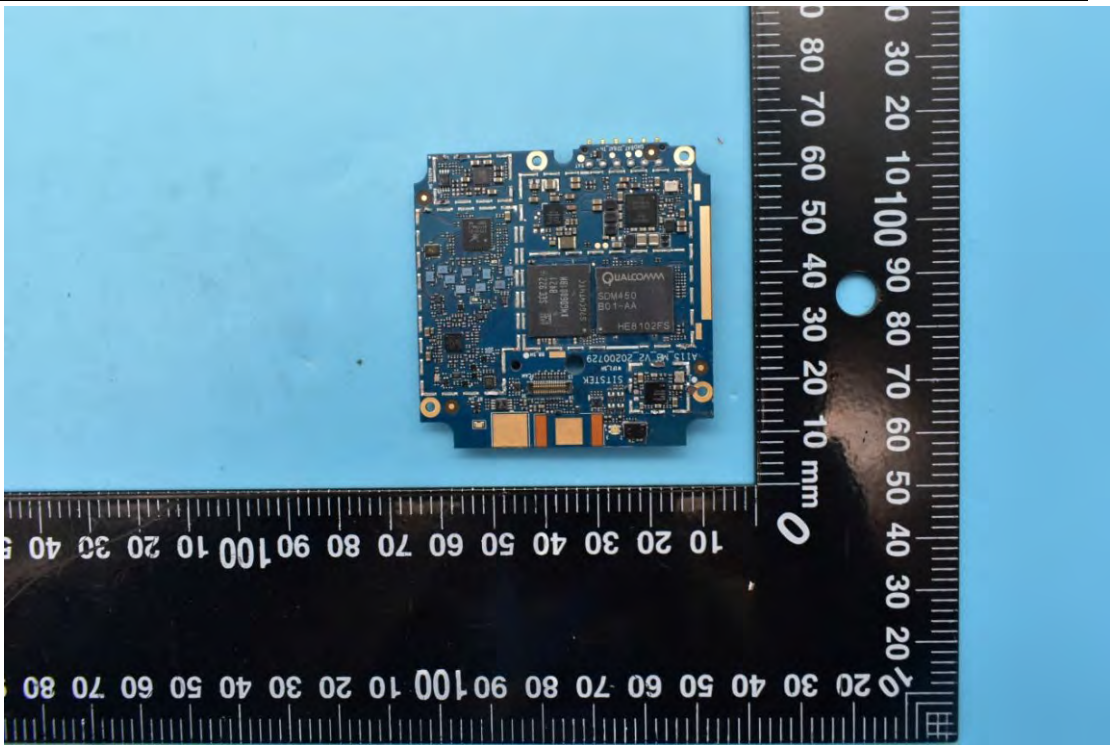

FCC ID:2AC6AC60, MODEL NAME:C60

## Internal Photos

### 1. EUT uncover view

## 2. Antenna view