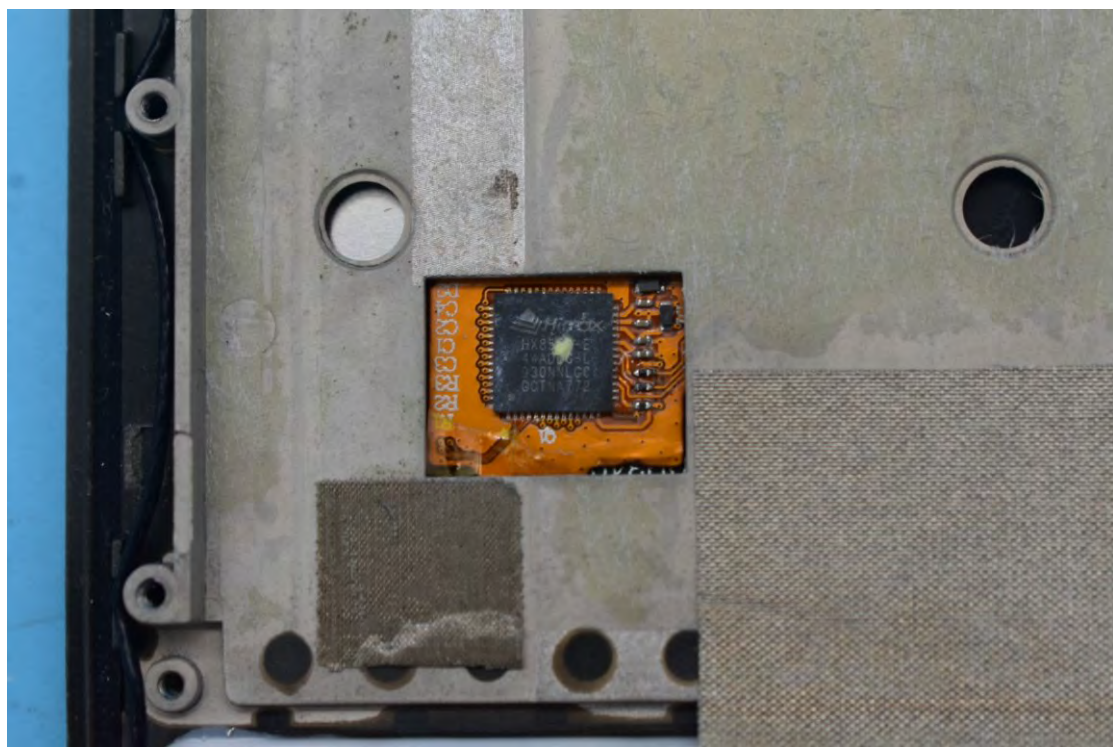

FCC ID:2AC6AC60, MODEL NAME:C60

## Internal Photos

### 1. EUT uncover view

## 2. Antenna view