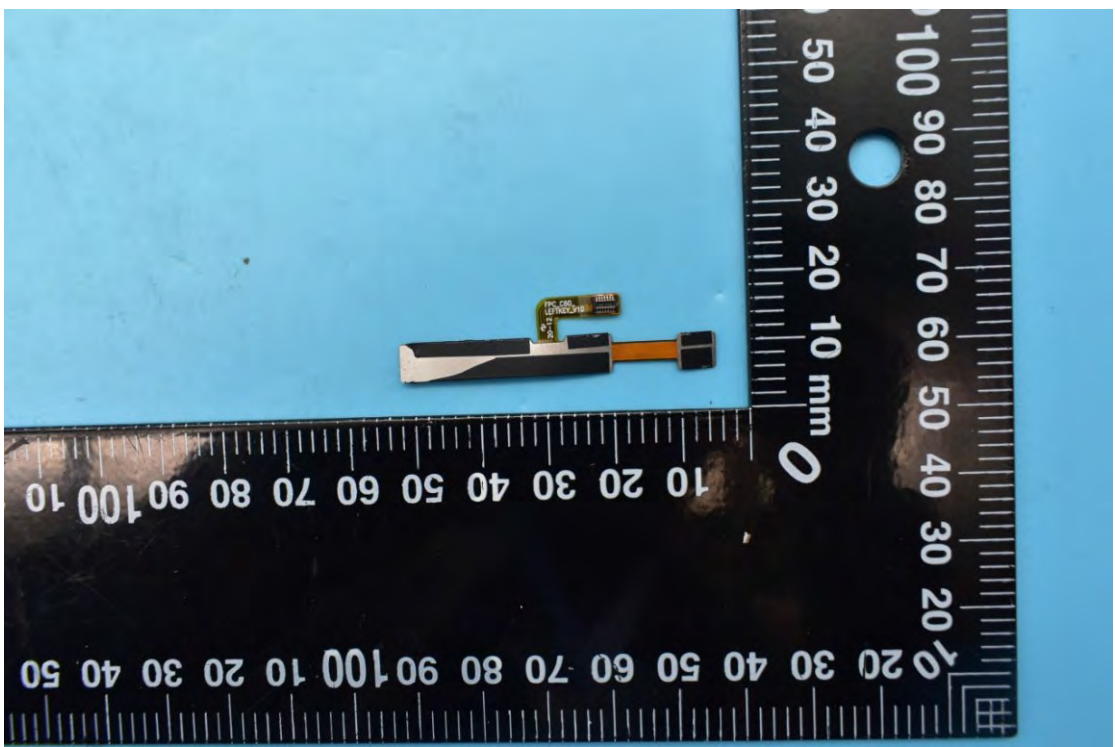

FCC ID:2AC6AC60, MODEL NAME:C60

## Internal Photos

### 1. EUT uncover view

## 2. Antenna view