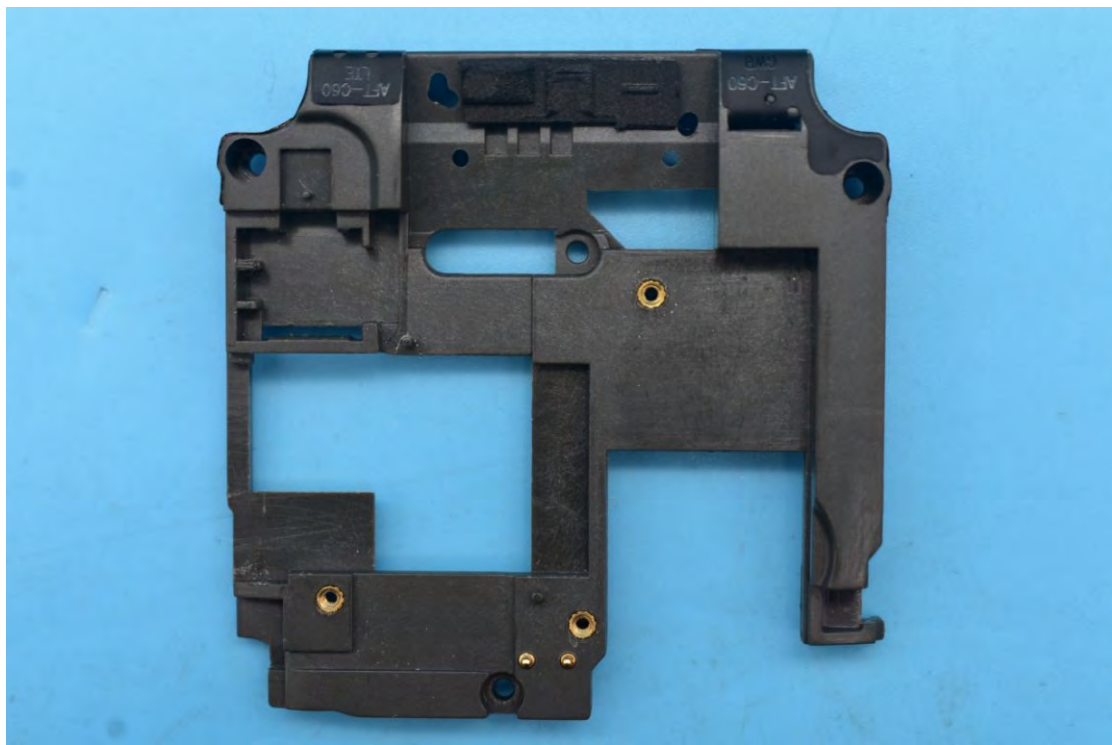

FCC ID:2AC6AC60, MODEL NAME:C60

## Internal Photos

### 1. EUT uncover view

## 2. Antenna view