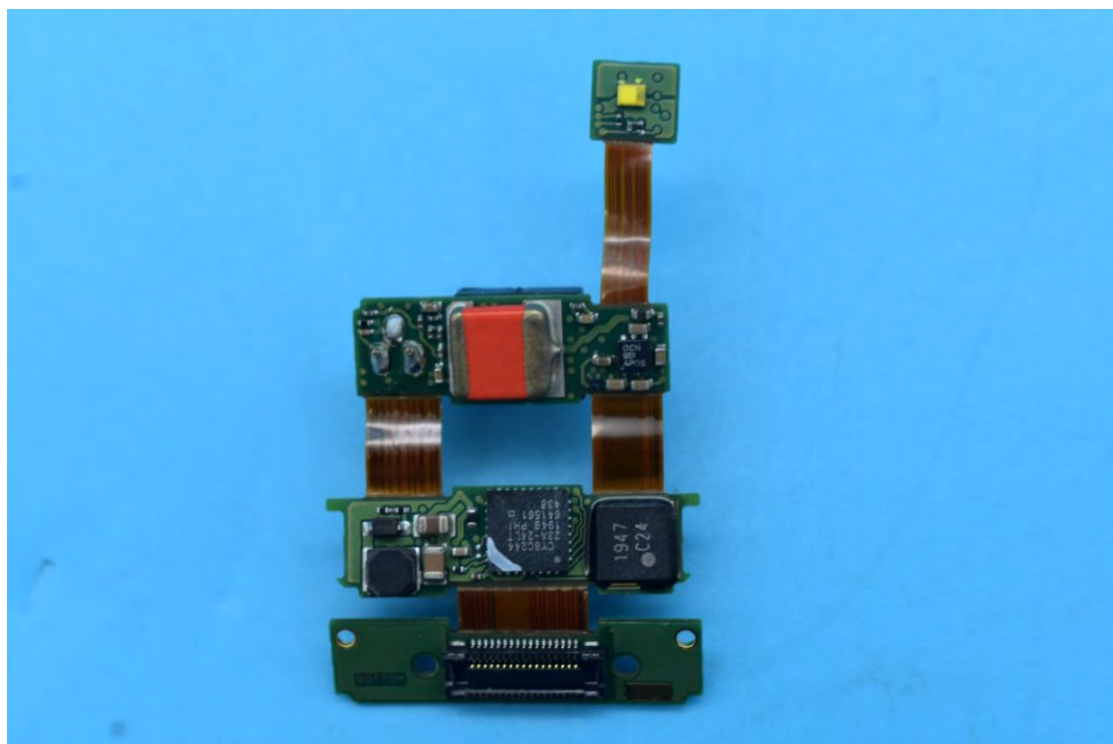

FCC ID:2AC6AC60, MODEL NAME:C60

## Internal Photos

### 1. EUT uncover view

## 2. Antenna view