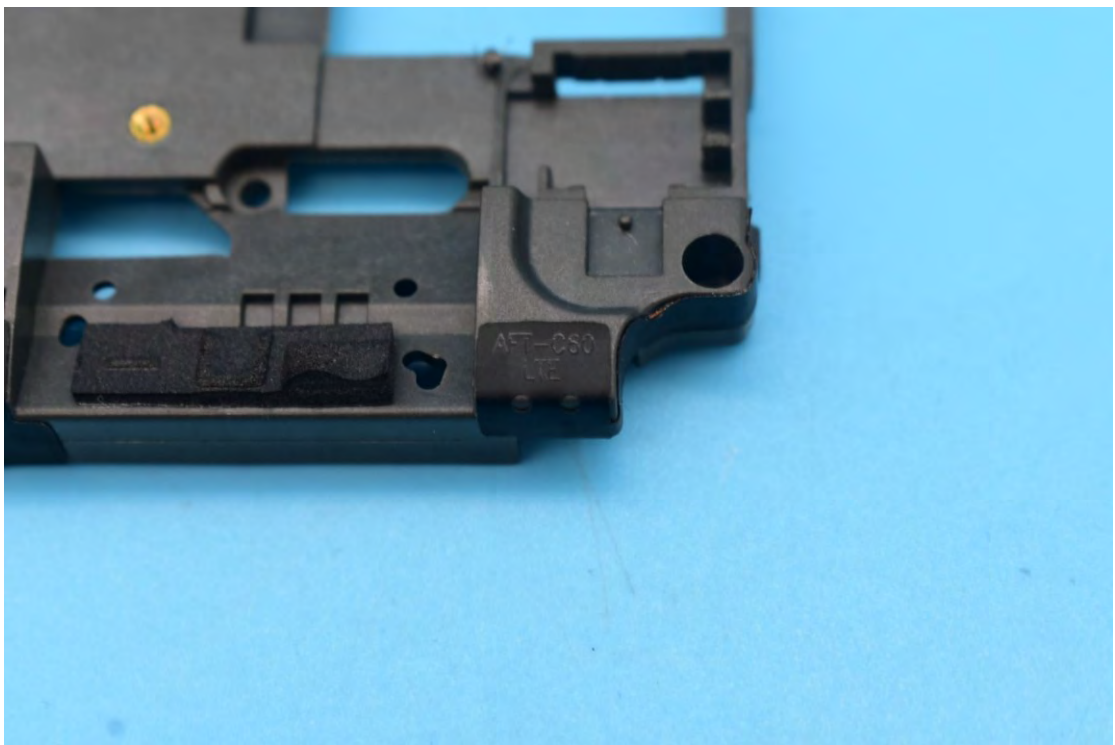

FCC ID:2AC6AC60, MODEL NAME:C60

## Internal Photos

### 1. EUT uncover view

## 2. Antenna view