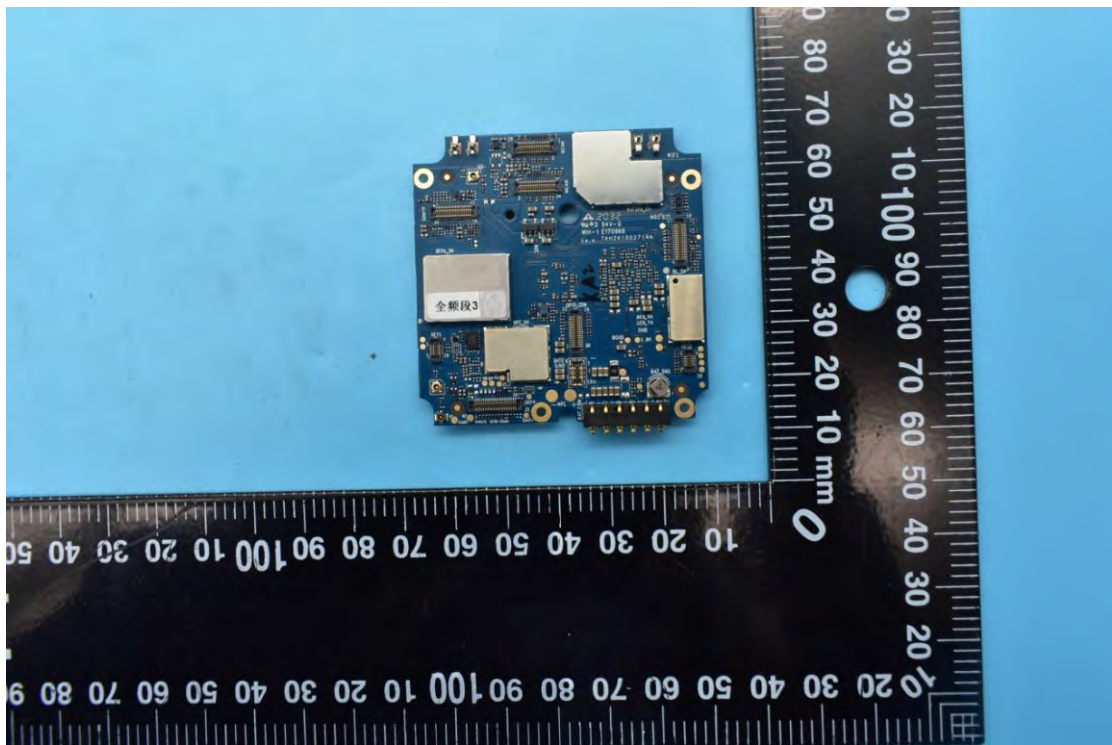

FCC ID:2AC6AC60, MODEL NAME:C60

## Internal Photos

### 1. EUT uncover view

## 2. Antenna view