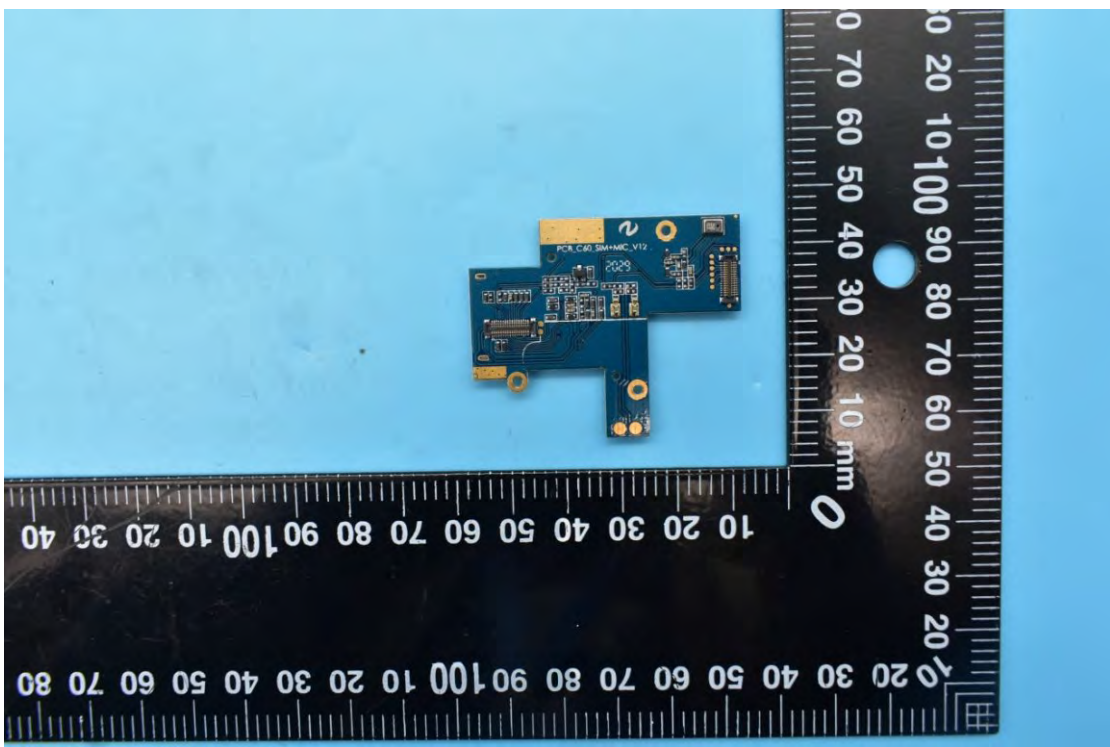

FCC ID:2AC6AC60, MODEL NAME:C60

## Internal Photos

### 1. EUT uncover view

## 2. Antenna view