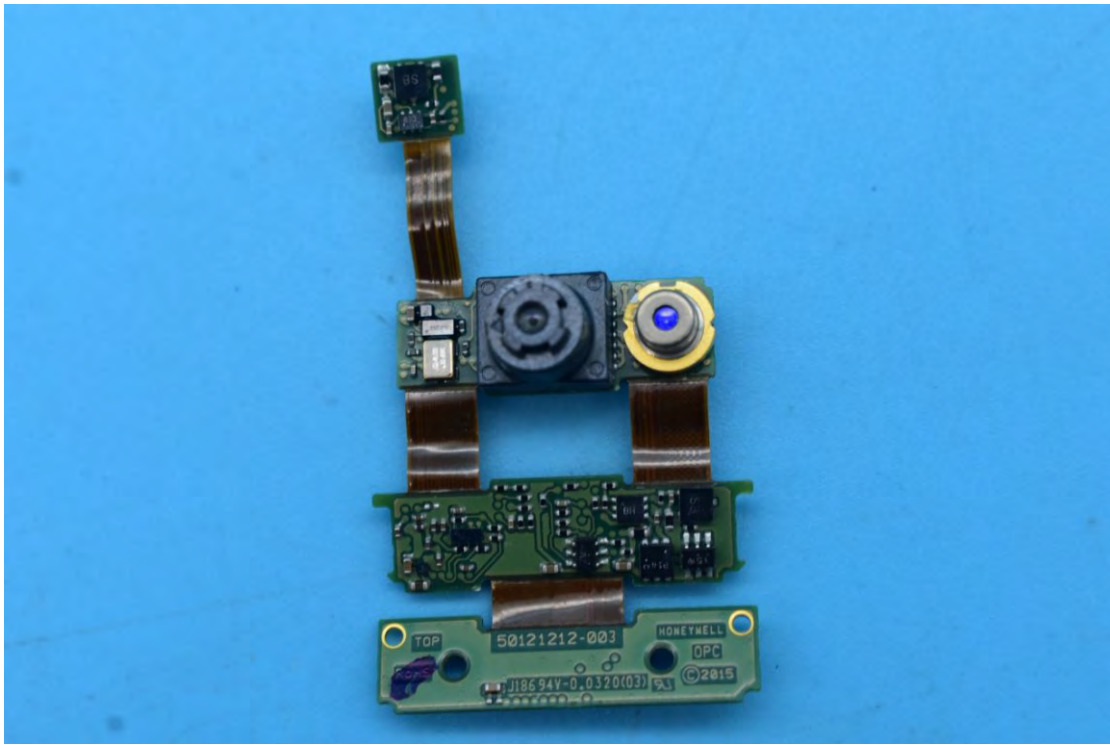

FCC ID:2AC6AC60, MODEL NAME:C60

## Internal Photos

### 1. EUT uncover view

## 2. Antenna view