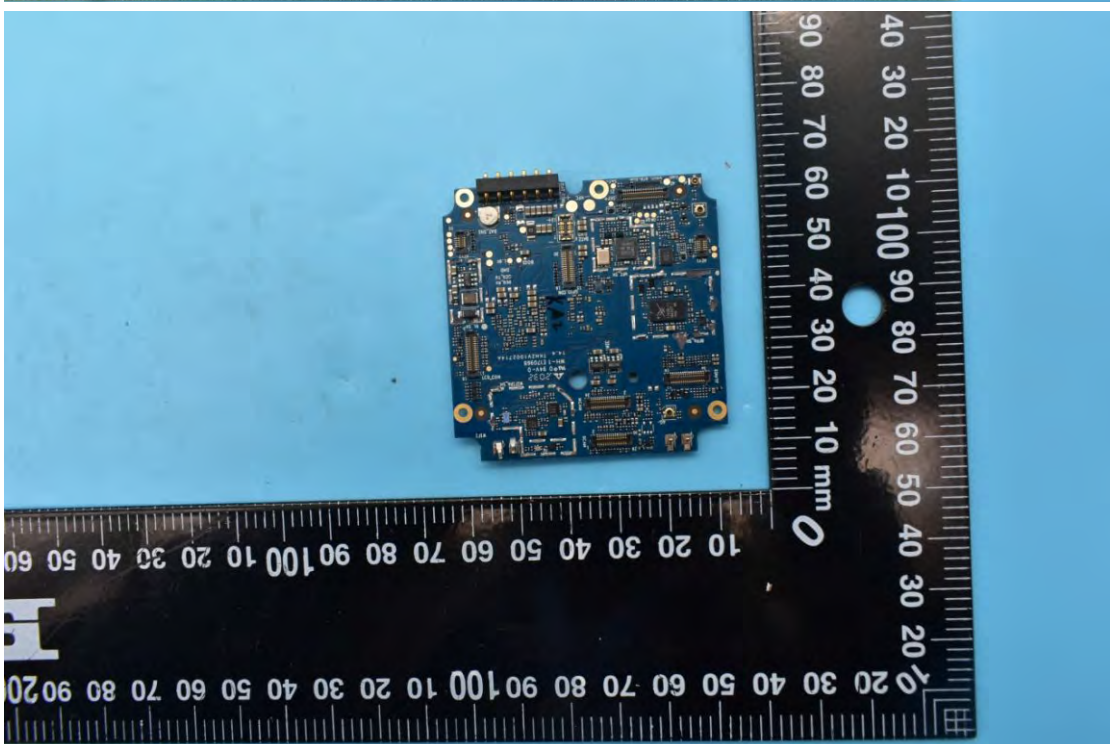

FCC ID:2AC6AC60, MODEL NAME:C60

## Internal Photos

### 1. EUT uncover view

## 2. Antenna view