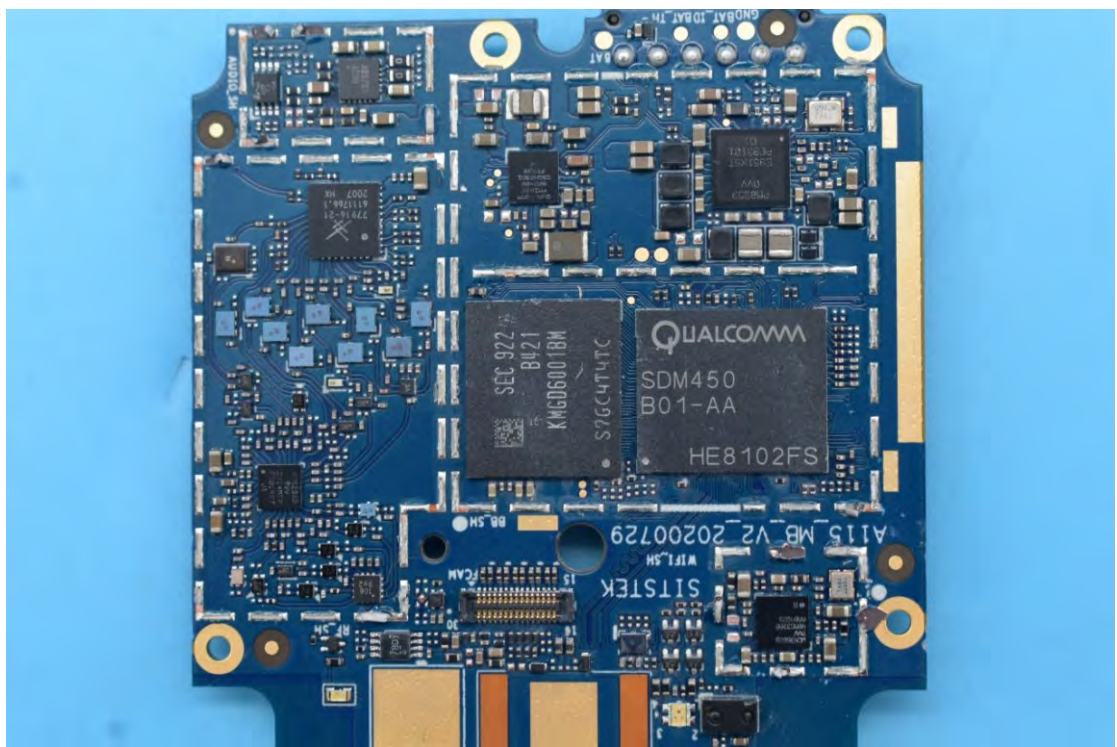

FCC ID:2AC6AC60, MODEL NAME:C60

## Internal Photos

### 1. EUT uncover view

## 2. Antenna view