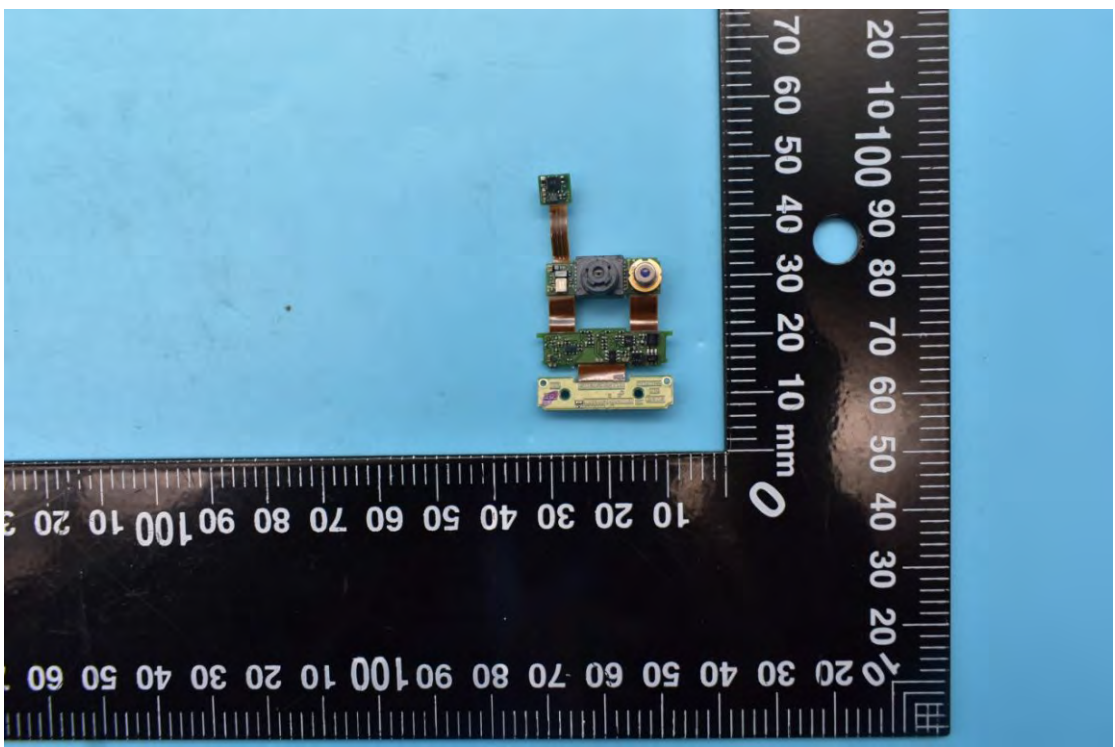

FCC ID:2AC6AC60, MODEL NAME:C60

## Internal Photos

### 1. EUT uncover view

## 2. Antenna view