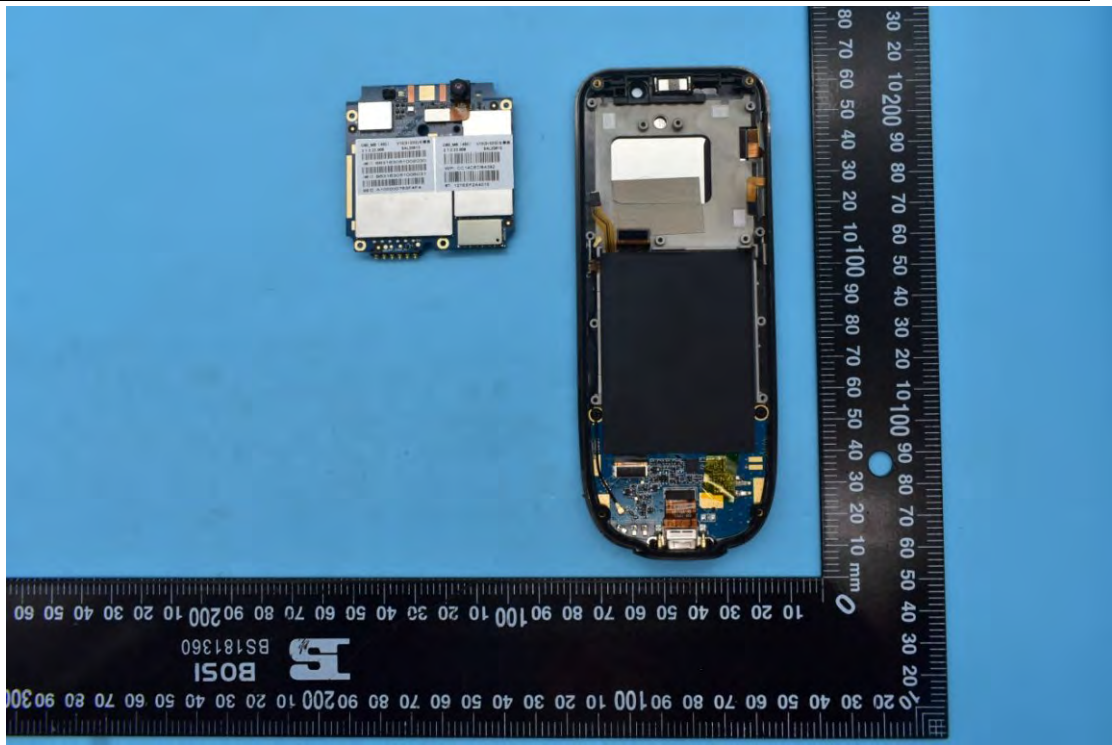

FCC ID:2AC6AC60, MODEL NAME:C60

## Internal Photos

### 1. EUT uncover view

## 2. Antenna view