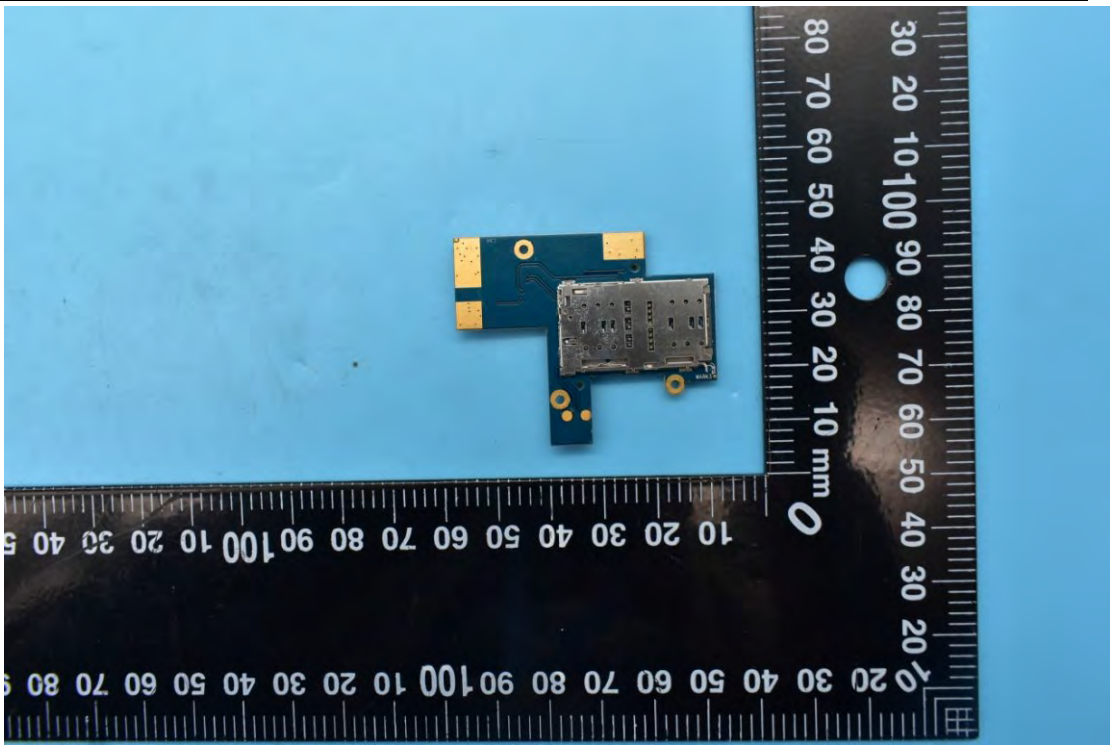

FCC ID:2AC6AC60, MODEL NAME:C60

## Internal Photos

### 1. EUT uncover view

## 2. Antenna view