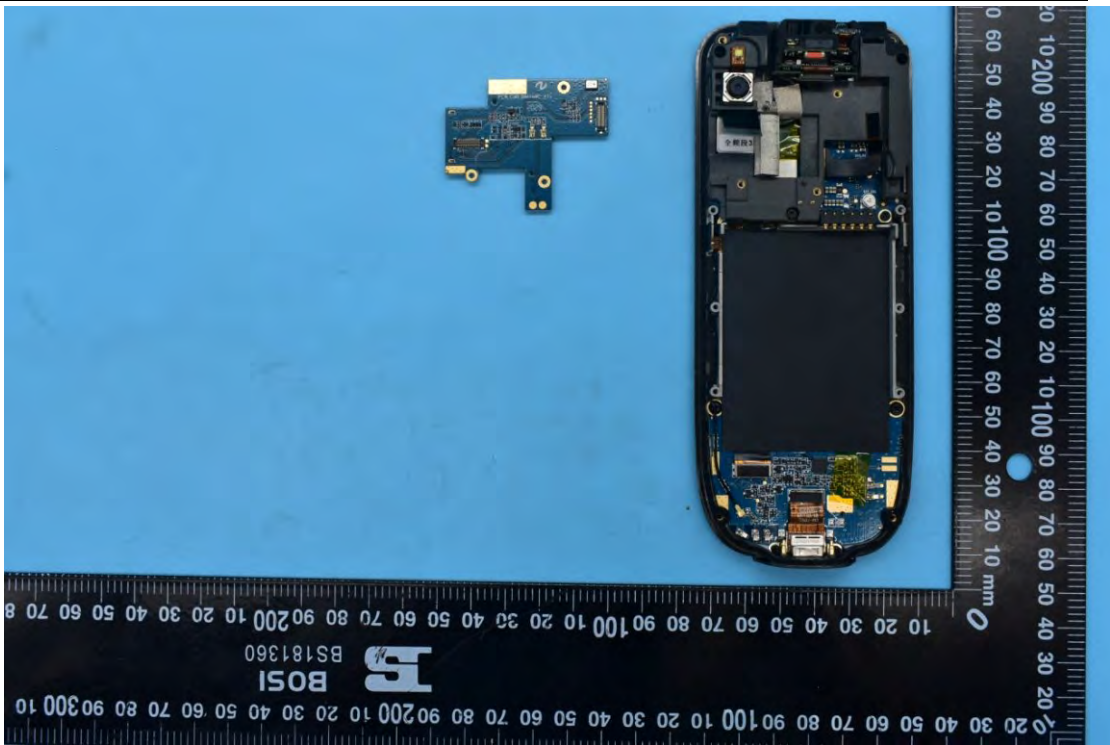

FCC ID:2AC6AC60, MODEL NAME:C60

## Internal Photos

### 1. EUT uncover view

## 2. Antenna view